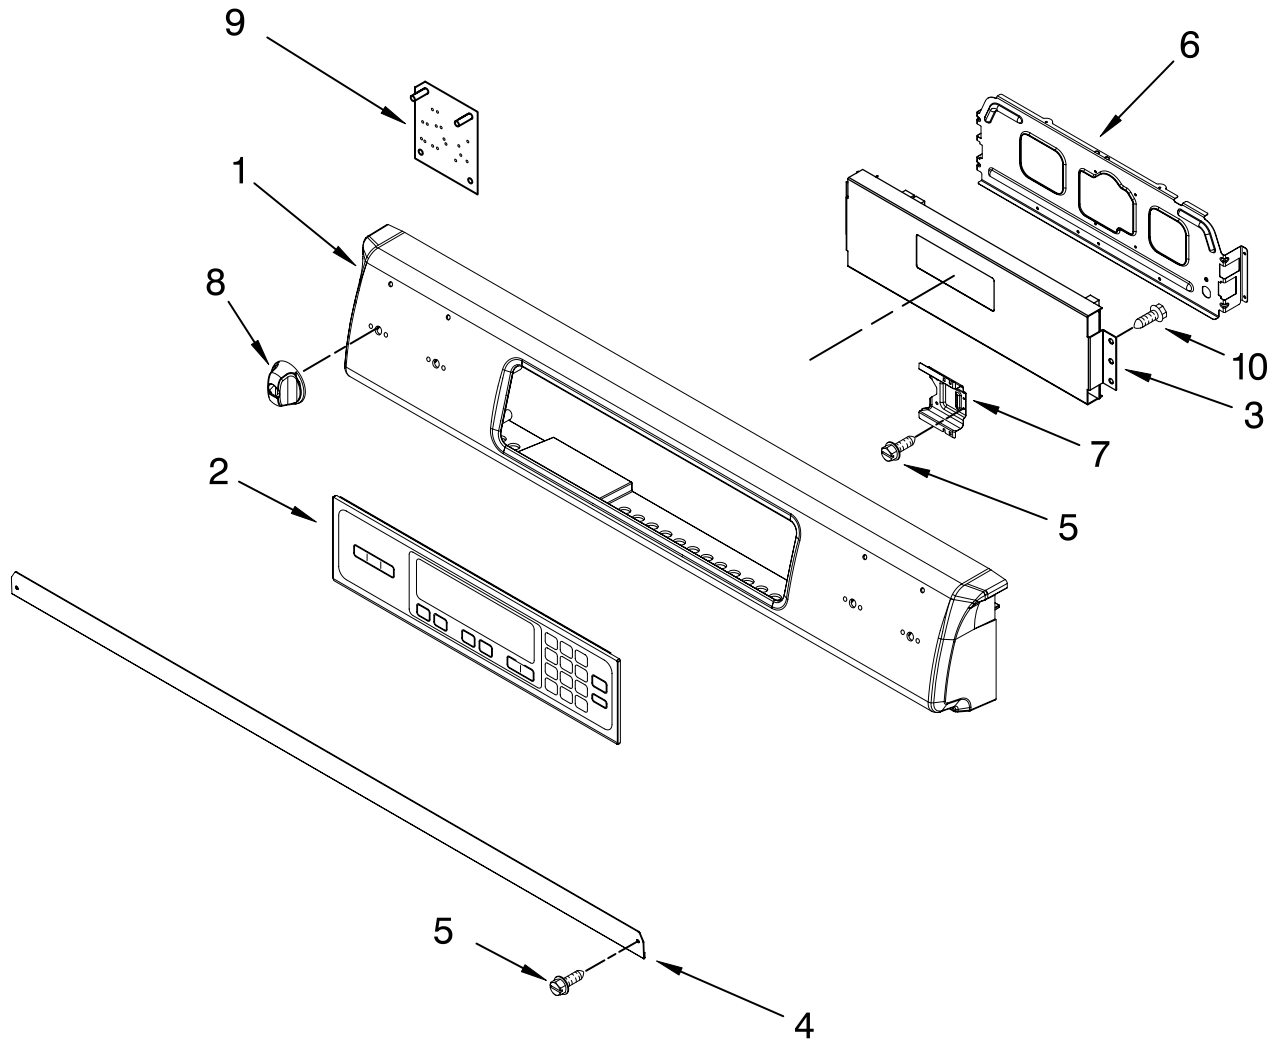

CONTROL PANEL PARTS

For Models: KGSK901SBL02, KGSK901SWH02, KGSK901SSS02
(Black) (White) (Stainless)

Illus. No.	Part No.	DESCRIPTION
1	W10117036	Control Panel Black
	W10117038	White
	W10156273	Stainless
2	9761565	Switch, Membrane
3	9762793	Control, Interface
4	W10105370	Shield, Console
5	3196537	Screw
6	9757409	Support, Gas Valve
7	9761745	Bracket, Touchsensor
8		Knob, Burner (4)
	W10193275	Black
	W10193273	White
	W10156265	Stainless
9	9758080	Module, Spark
10	9780271	Screw

FOR ORDERING INFORMATION REFER TO PARTS PRICE LIST