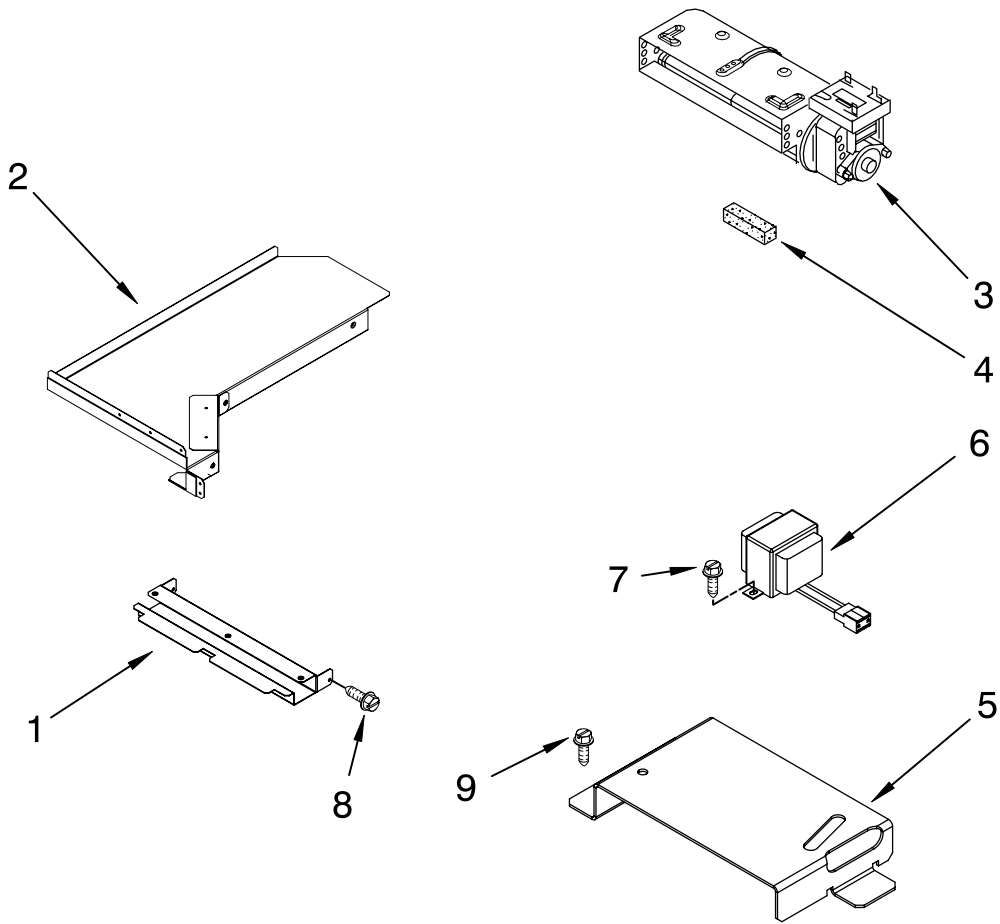

TOP VENTING PARTS

For Models: KGSK901SBL02, KGSK901SWH02, KGSK901SSS02
(Black) (White) (Stainless)

Illus. No.	Part No.	DESCRIPTION
1	W10203758	Front, Air Duct
2		Top, Air Duct
	W10068590	Right
	W10068600	Left
3	9759320	Blower
4	4451758	Block, Foam
5	9757829	Bracket, Transformer
6	W10111628	Transformer
7	3196537	Screw
8	4449040	Screw
9	4449809	Screw

FOR ORDERING INFORMATION REFER TO PARTS PRICE LIST