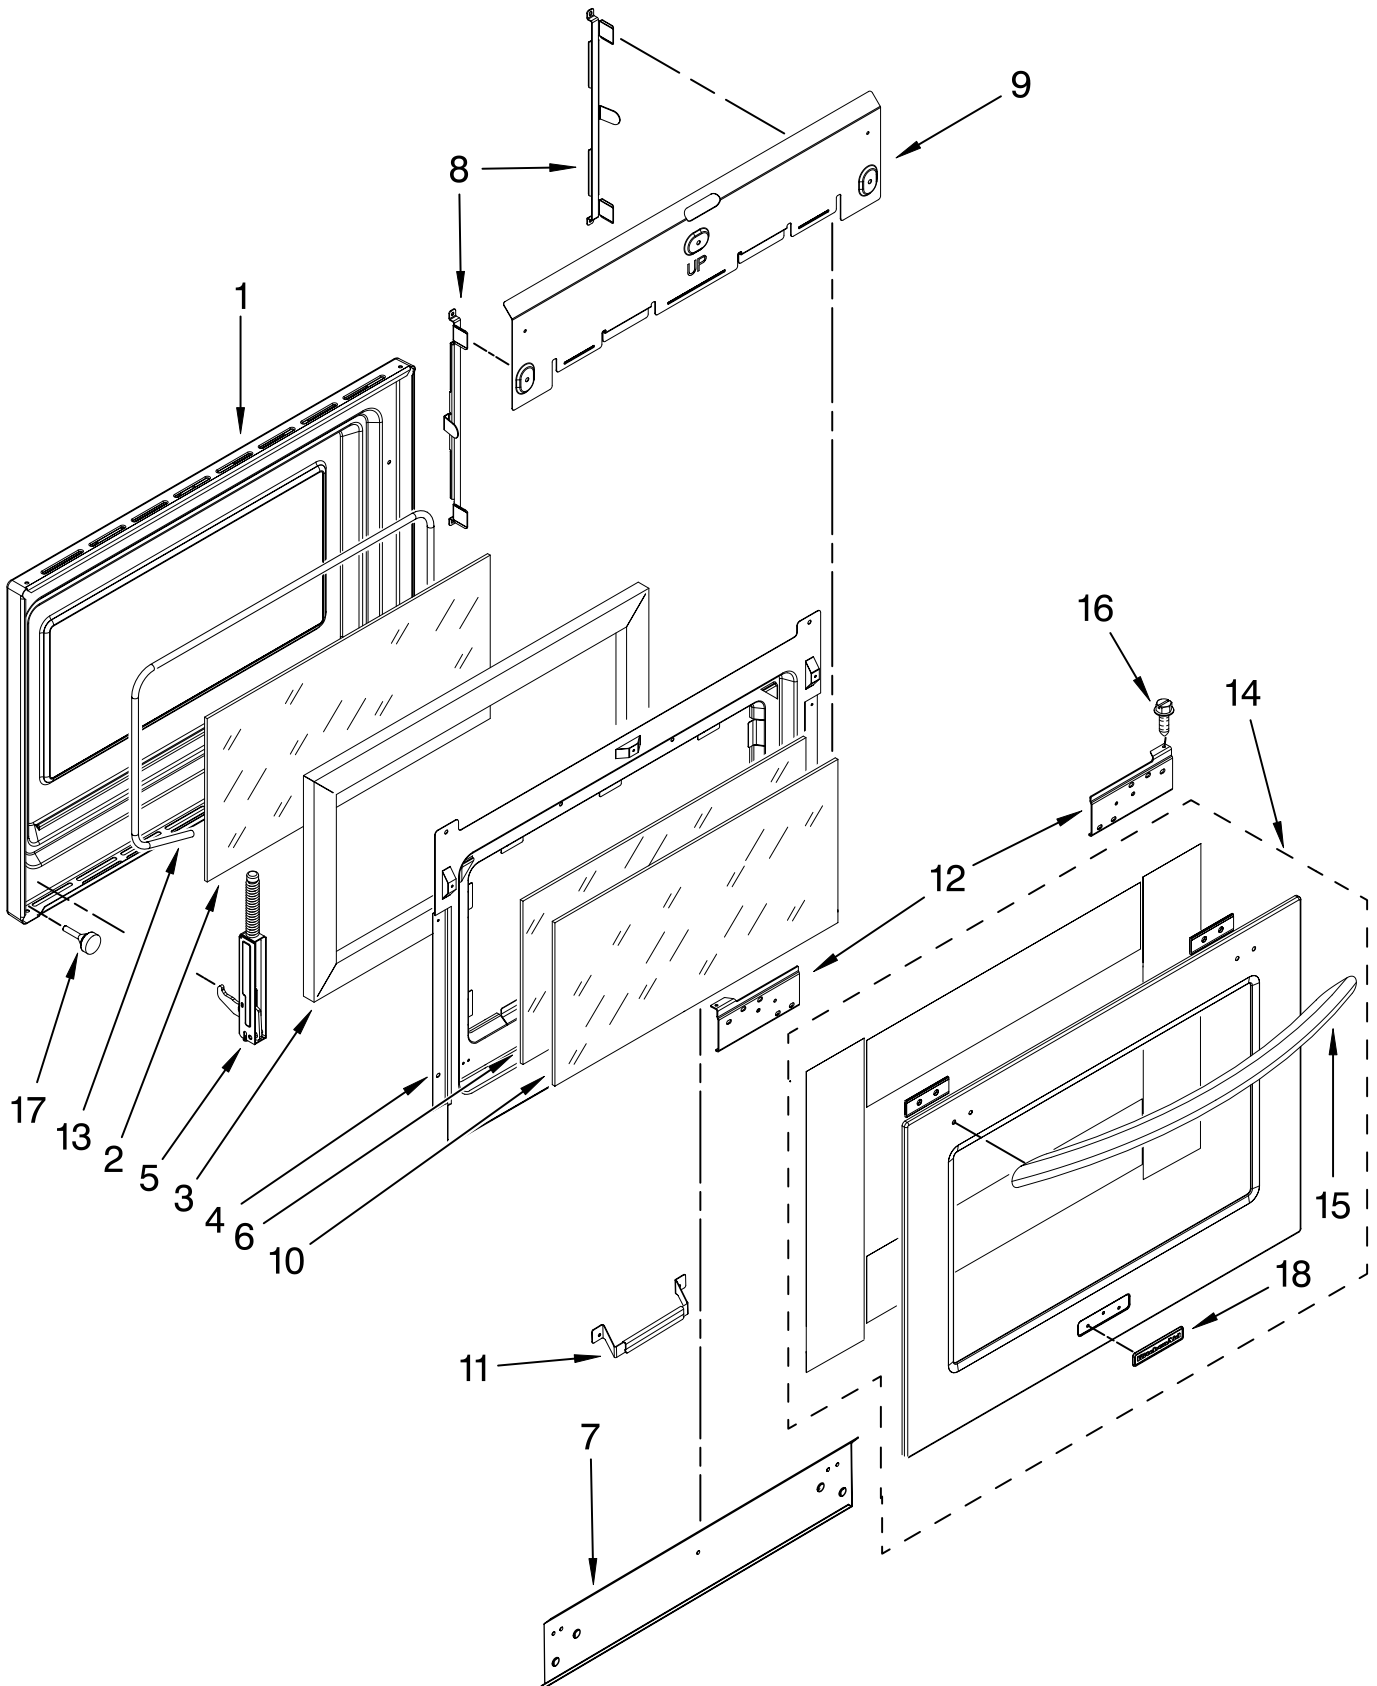

DOOR PARTS

For Models: KGSK901SBL02, KGSK901SWH02, KGSK901SSS02
(Black) (White) (Stainless)

FOR ORDERING INFORMATION REFER TO PARTS PRICE LIST

DOOR PARTS

For Models: KGSK901SBL02, KGSK901SWH02, KGSK901SSS02

(Black)

(White)

(Stainless)

Illus. No.	Part No.	DESCRIPTION
1	9759413	Panel, Door
2	9757706	Glass, Inner
3	4451722	Insulation, Door
4	4457132	Retainer, Glass
5		Hinge, Oven Door
	9760579	Right
	9760580	Left
6	9759225	Glass, Inner
7	4457114	Shield, Heat Bottom
8	9759229	Bracket, Glass Side
9	4457104	Shield, Heat Top
10	9759225	Glass, Inner Door
11	9759230	Bracket, Central
12		Bracket, Handle
	9763497	Right
	9763496	Left
13	8522415	Seal, Window
14		Assembly, Door Kit
	W10131888	Black
	W10131889	White
15		Handle, Door
	8303774BL	Black
	8303774WH	White
	8303774SS	Stainless
16	3196184	Screw
17	4448520	Bumper, Door (3)
18		Badge
	8304603BL	Black
	8304603WH	White
	8304603SS	Stainless

FOR ORDERING INFORMATION REFER TO PARTS PRICE LIST