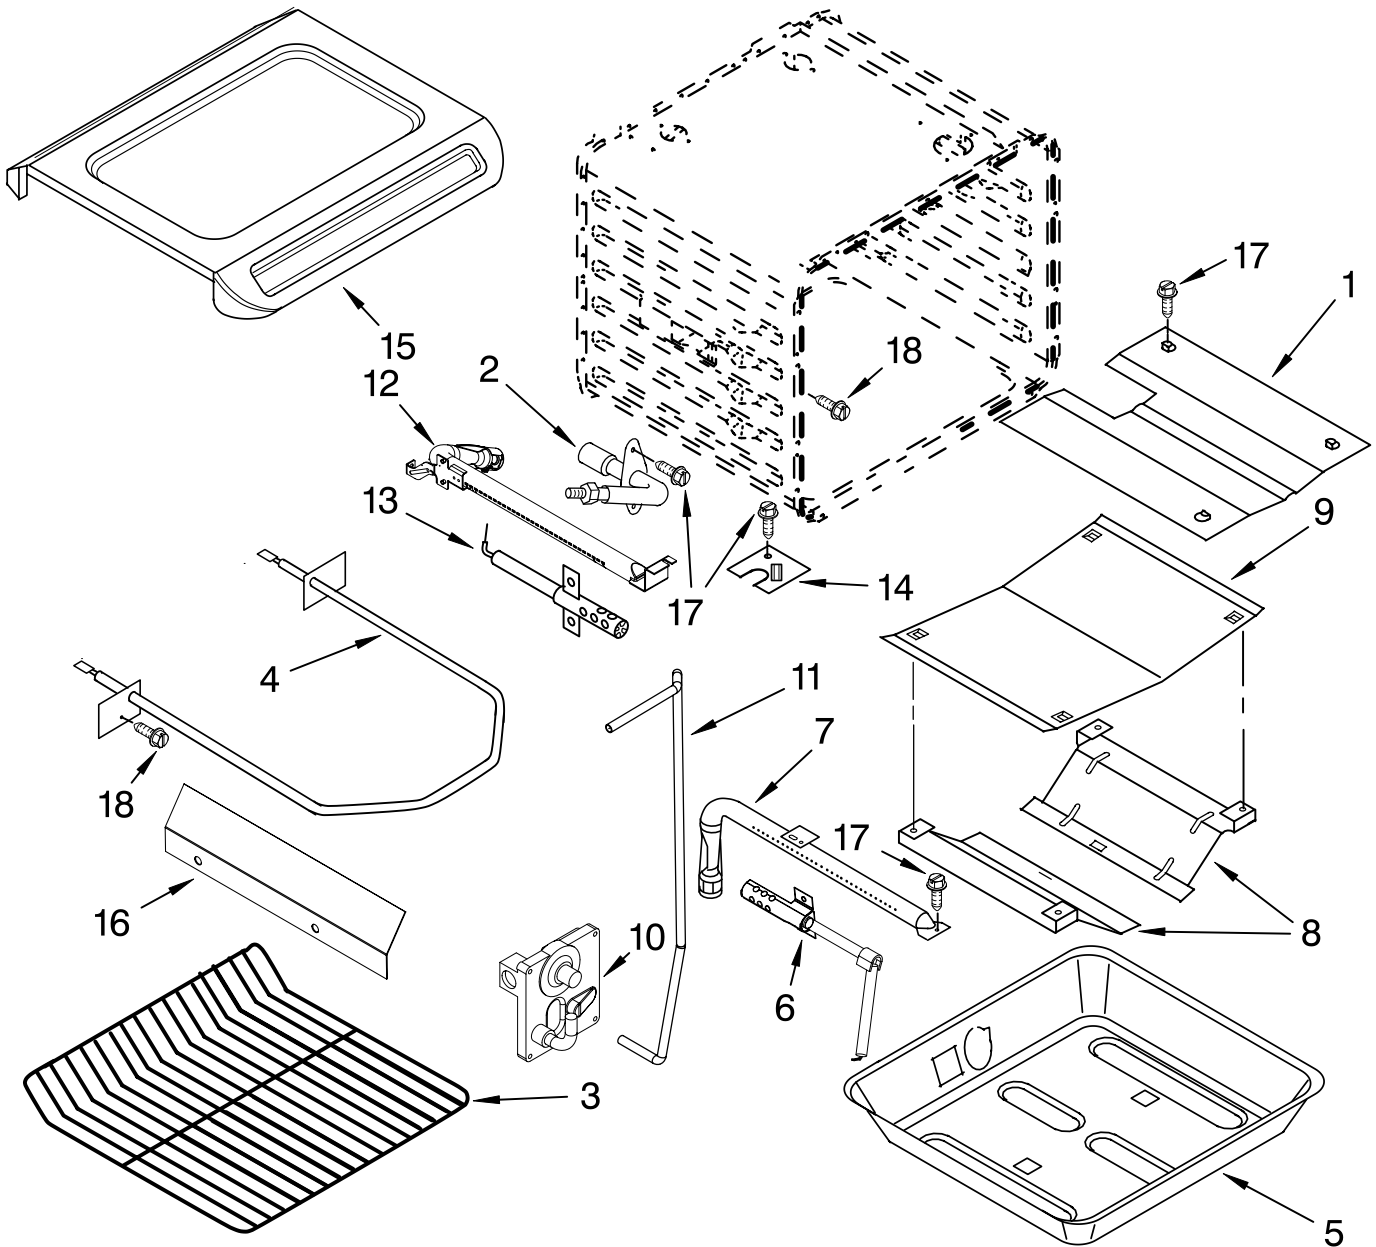

INTERNAL OVEN PARTS

For Models: KGSK901SBL02, KGSK901SWH02, KGSK901SSS02
(Black) (White) (Stainless)

Illus. No.	Part No.	DESCRIPTION
1	9752980	Shield, Flame
2	9757779	Fitting, Broiler
3	W10179152	Rack, Oven
4	9760776	Element, Broil
5	4453957	Pan Support, Bake
6	9760229	Electrode, Bake

Illus. No.	Part No.	DESCRIPTION
7	9760228	Burner, Bake Log
8	9752737	Shield, Oven
9	4453984	Shield, Bake Flame
10	9763716	Valve, Assemble
11	9756831	Tube, Broil
12	W10111219	Burner, Broil

Illus. No.	Part No.	DESCRIPTION
13	8054129	Ignitor, Broil
14	4454009	Cover, Ignitor
15	4453920	Pan, Oven Bottom
16	W10153101	Diverter, Air
17	3196176	Screw
18	4449154	Screw

FOR ORDERING INFORMATION REFER TO PARTS PRICE LIST