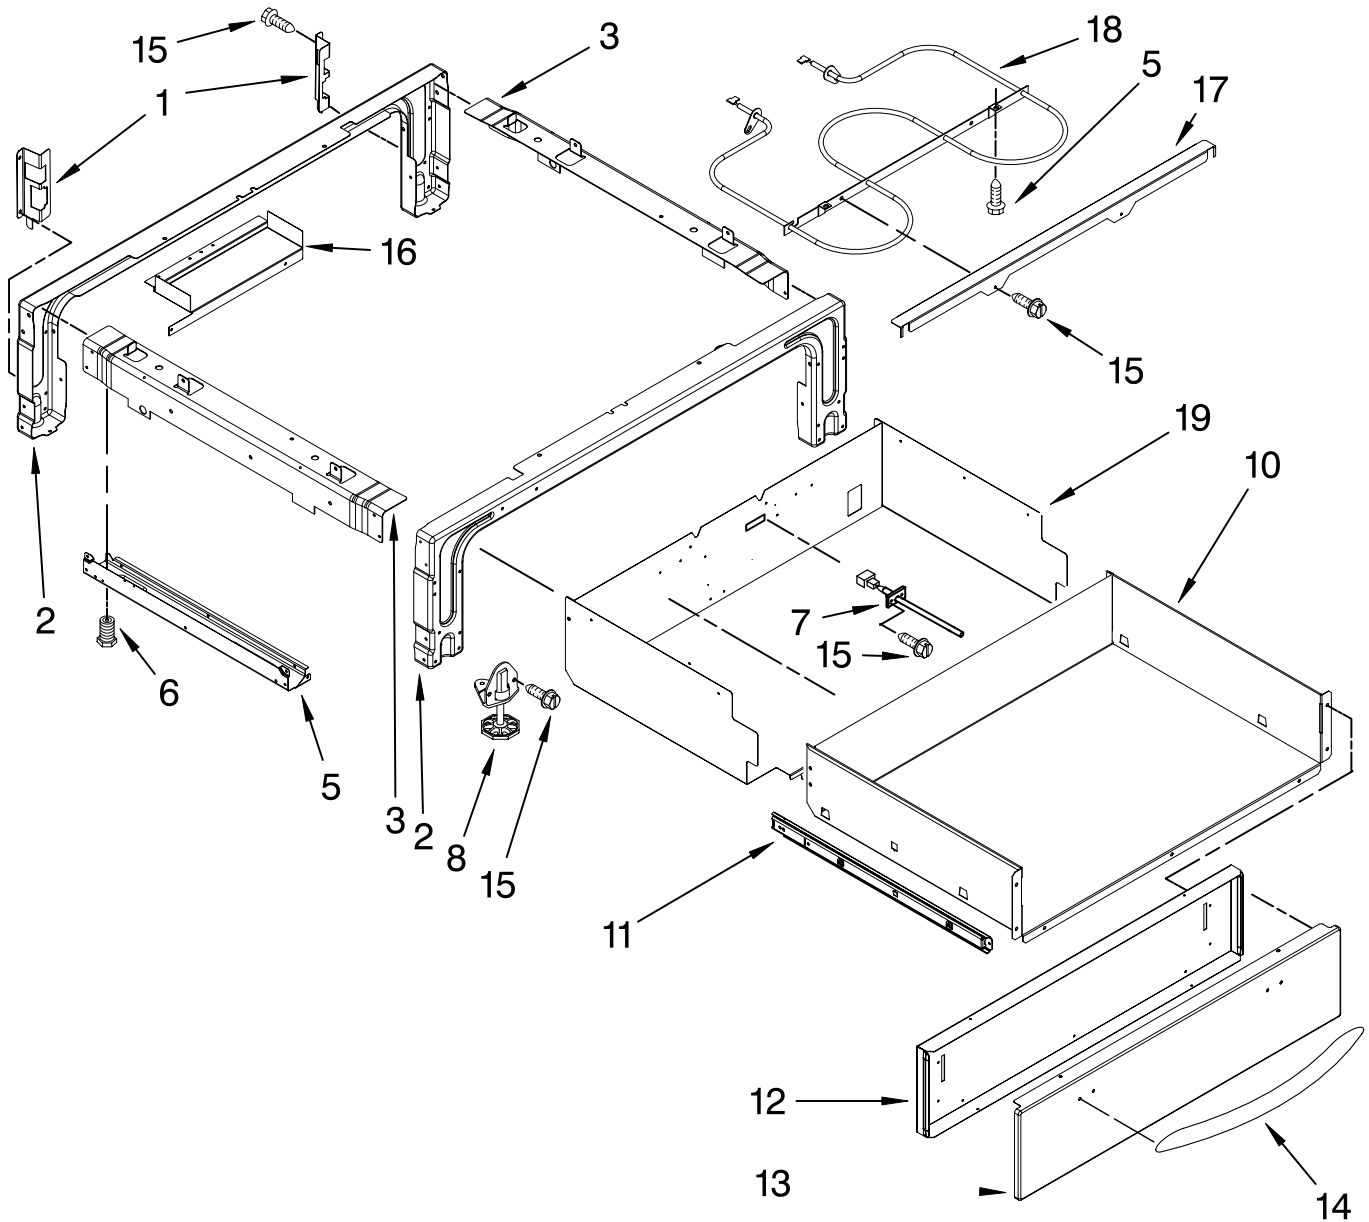

# DRAWER PARTS

For Models: KESS908SPB04, KESS908SPW04, KESS908SPS04  
(Black) (White) (Stainless)

Illus. No.	Part No.	DESCRIPTION
1		Support, Drawer Rail
	9757687	Right
	9757686	Left
2	9763501BL	Support, Front & Rear
3		Brace, Drawer
	4453720	Right
	4453721	Left
5		Side, Base
	9759953	Right
	9759954	Left