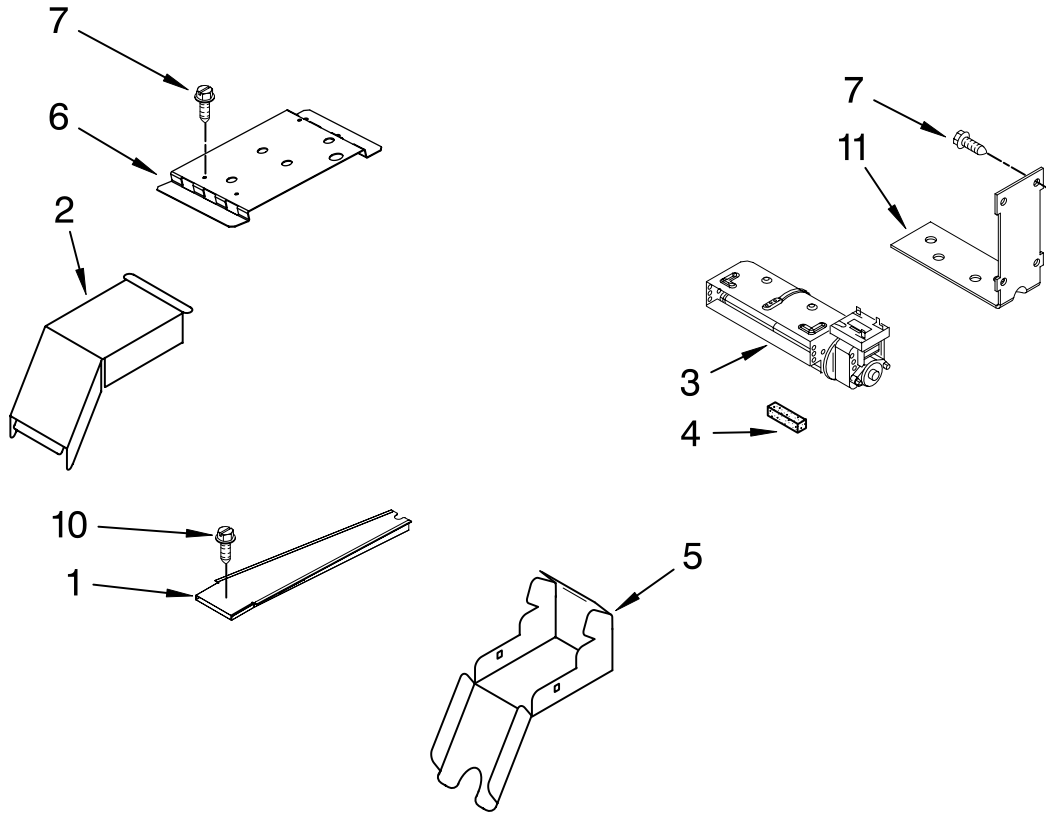

TOP VENTING PARTS

For Models: KESS908SPB04, KESS908SPW04, KESS908SPS04
(Black) (White) (Stainless)

Illus. No.	Part No.	DESCRIPTION
1	4451759	Vent, Exhaust
2	4455178	Elbow, Vent Top
3	9759320	Blower
4	4451758	Block, Foam
5	4455177	Elbow, Vent Bottom
6	W10143041	Bracket, Terminal Box
7	4449809	Screw (2)
10	4449040	Screw
11	4455352	Bracket, Blower

FOR ORDERING INFORMATION REFER TO PARTS PRICE LIST