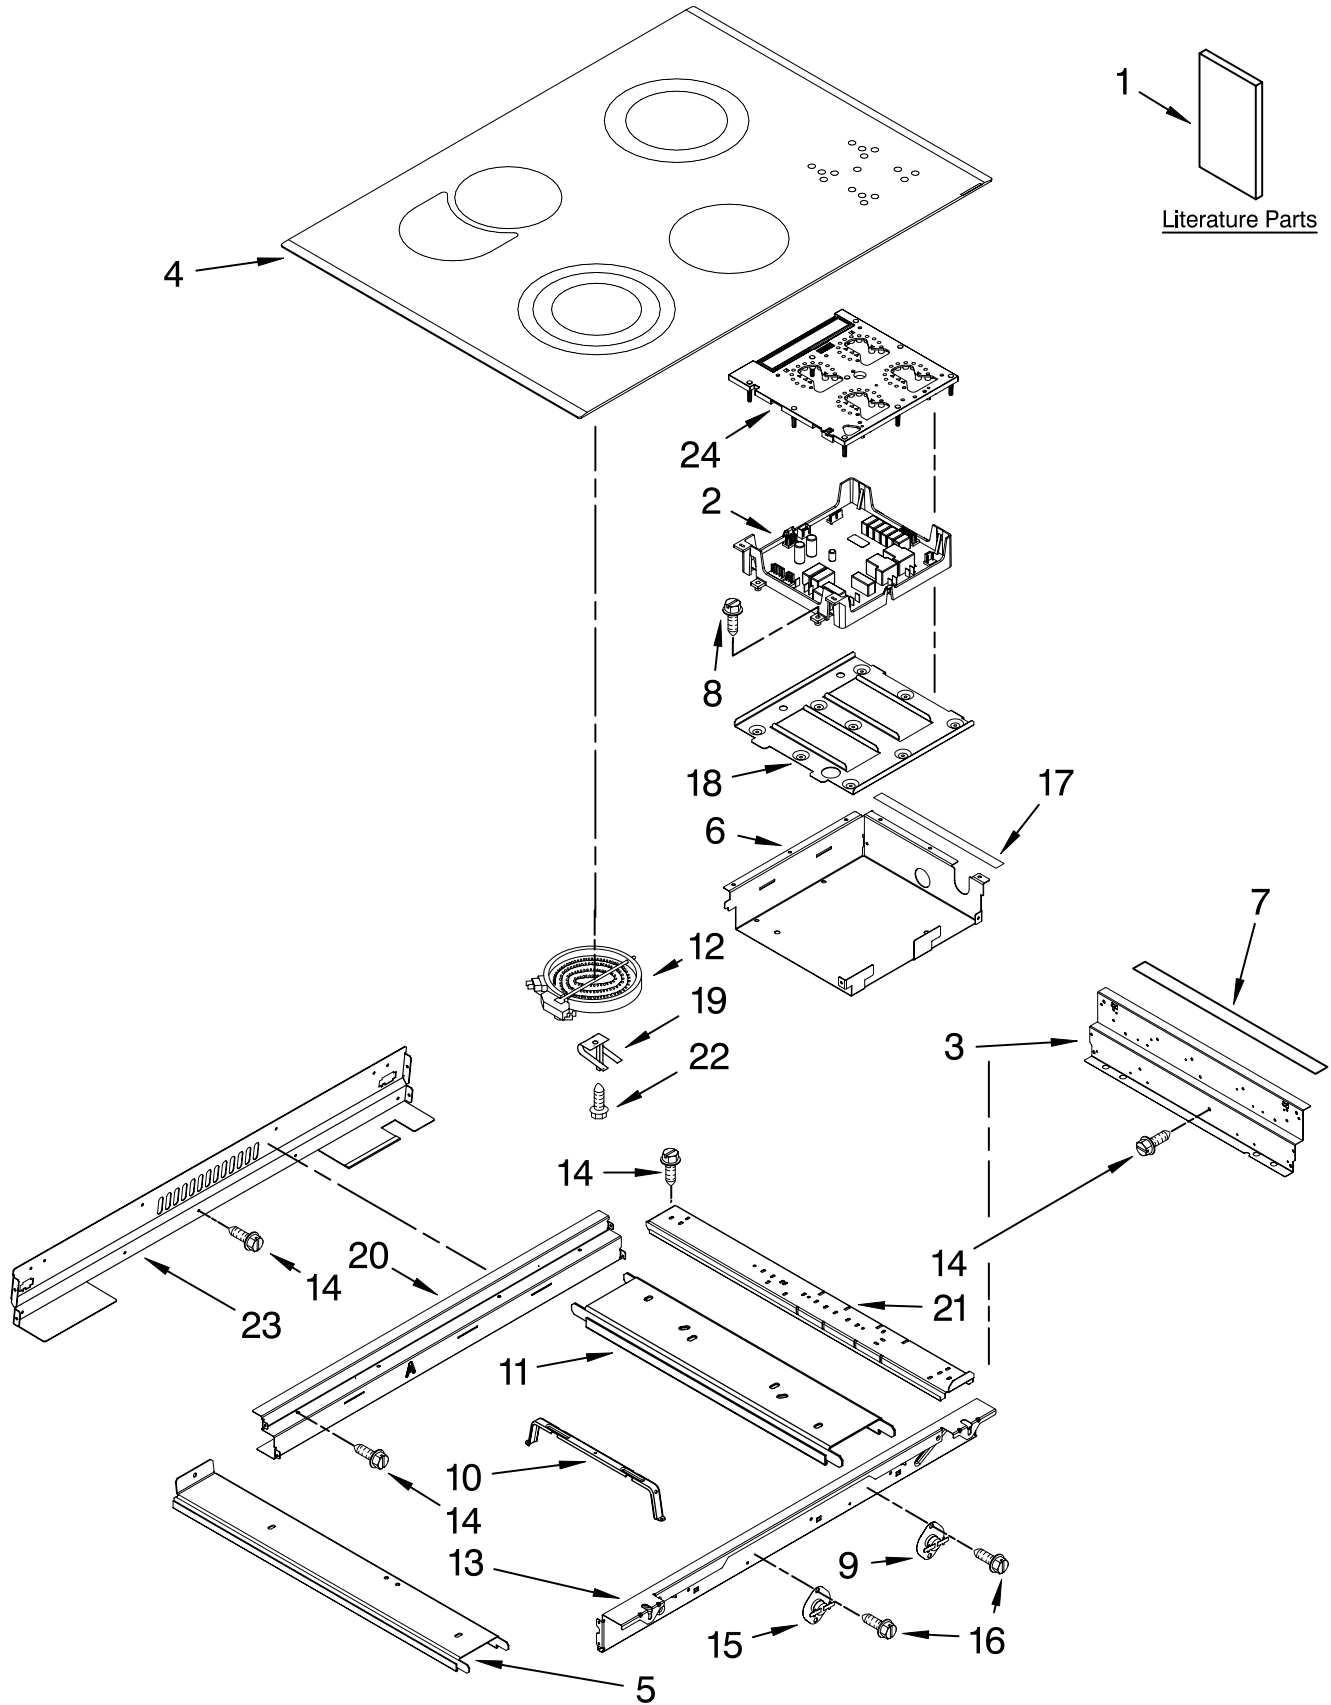

# KitchenAid® COOKTOP PARTS

For Models: KESS908SPB04, KESS908SPW04, KESS908SPS04  
(Black) (White) (Stainless)

30" SLIDE-IN  
ELECTRIC OVEN  
SELF CLEAN

FOR ORDERING INFORMATION REFER TO PARTS PRICE LIST

# COOKTOP PARTS

For Models: KESS908SPB04, KESS908SPW04, KESS908SPS04  
 (Black) (White) (Stainless)

Illus. No.	Part No.	DESCRIPTION
1		Literature Parts
	W10118260	Installation Instructions
	W10190622	Use & Care Guide
	W10112131	Tech Sheet
	9763467	Easy Set Guide
	9757680	Anti-Tip Instructions
	9762761	Safe Cooking Tips English
	W10065852	French
2	W10181438	Module, Appliance Manager
3	9761422	Frame, Cooktop Side
4		Cooktop
	W10110273	Black/Stainless
	W10110272	White
5	9757824	Rail, Element Side
6	9761638	Box, Tap Touch
7	W10076030	Gasket (2)
8	4449745	Screw
9	9759944	Thermostat
10	9756821	Support, Wiring
11	9757825	Rail, Element Center (1)
12		Element, Surface
	W10203295	LR/1000W
	4453907	RF/1500W
	4453910	RR/1900W
	4453908	LF/2300W
13	9761423	Frame, Cooktop Front
14	3196537	Screw
15	341196	Thermostat
16	3196160	Screw
17	9761663	Seal, Heat
18	9757815	Support, Module
19	9759094	Spring, Locator
20	9761768	Frame, Cooktop Rear
21	9763517	Rail, Element (2)
22	246119	Screw
23	9761723	Cover, Cooktop Rear
24	9757063	Module, Tap Touch