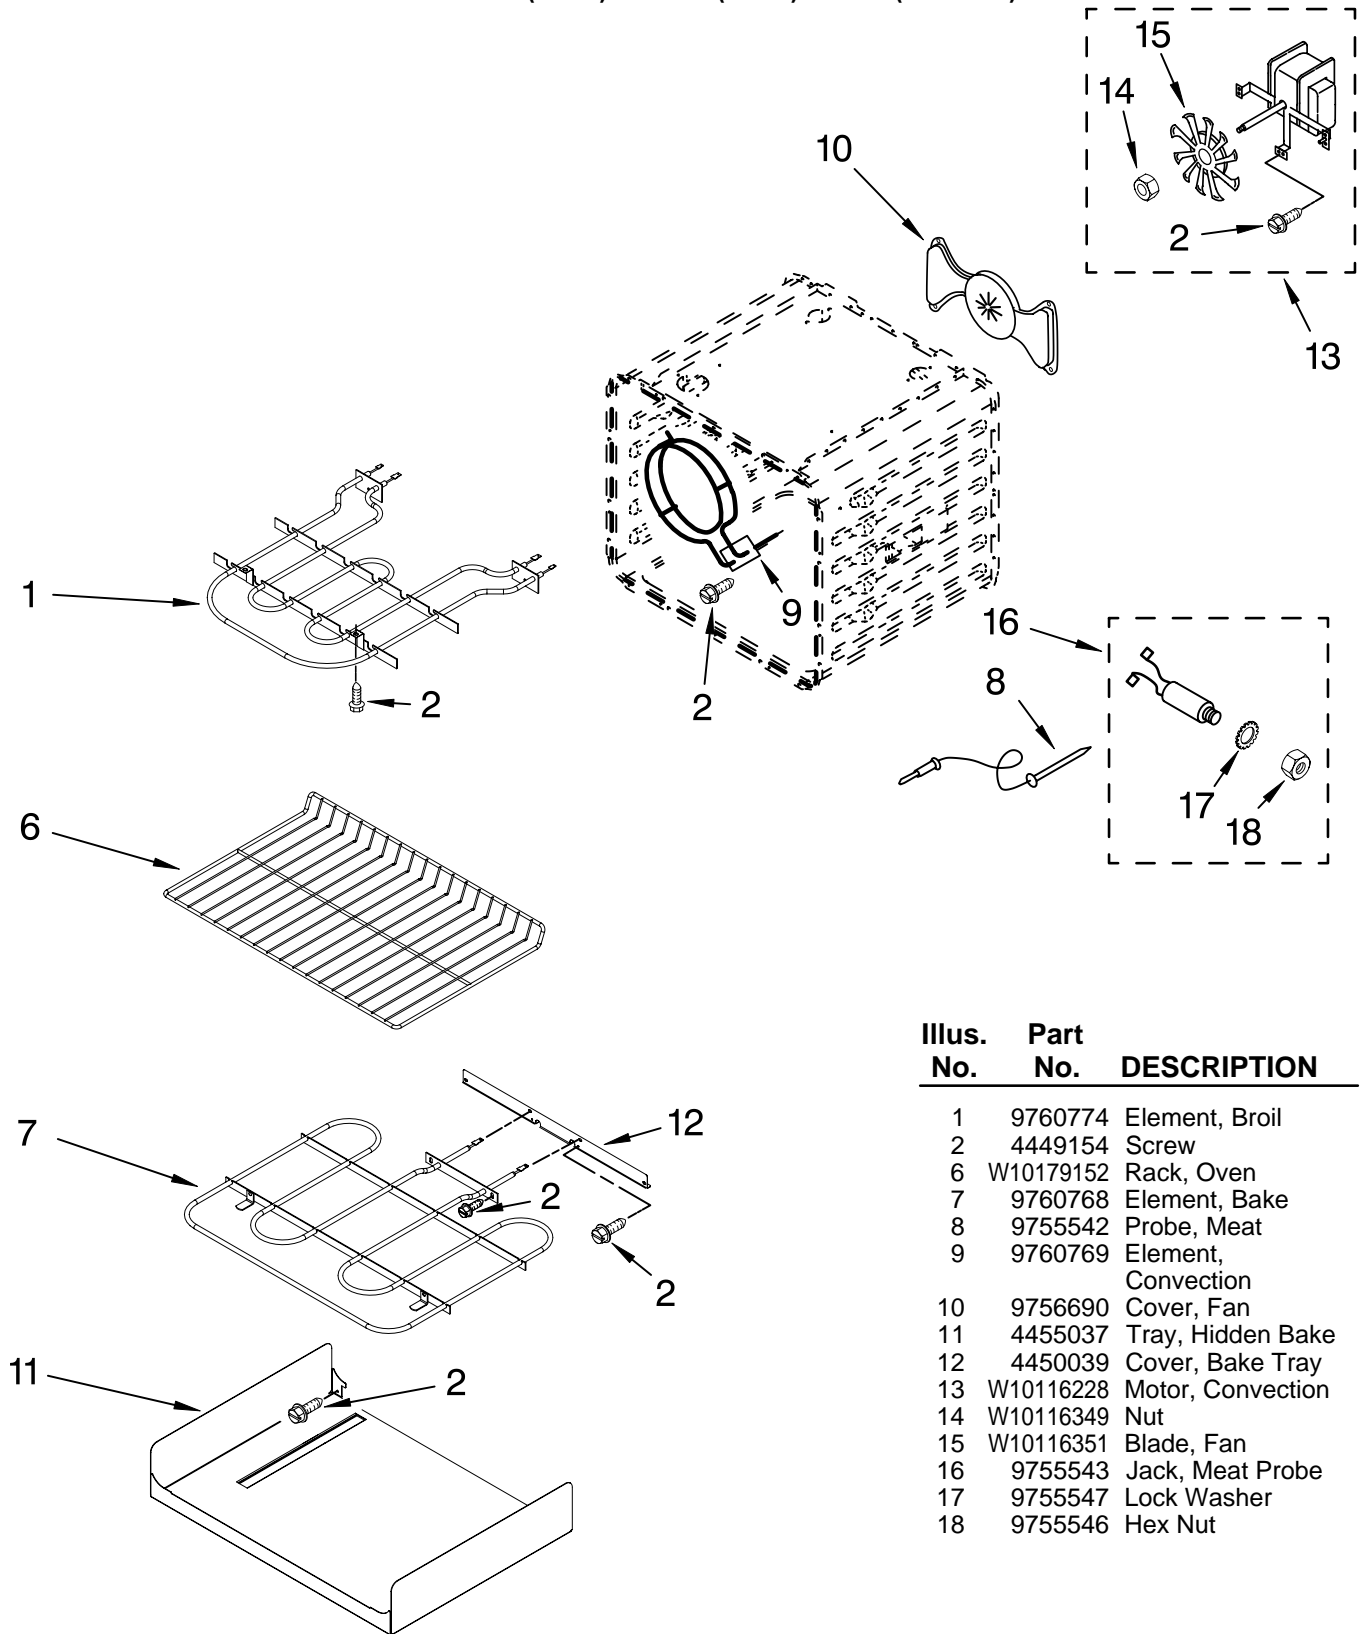

INTERNAL OVEN PARTS

For Models: KESS908SPB04, KESS908SPW04, KESS908SPS04
(Black) (White) (Stainless)

Illus. No.	Part No.	DESCRIPTION
1	9760774	Element, Broil
2	4449154	Screw
6	W10179152	Rack, Oven
7	9760768	Element, Bake
8	9755542	Probe, Meat
9	9760769	Element, Convection
10	9756690	Cover, Fan
11	4455037	Tray, Hidden Bake
12	4450039	Cover, Bake Tray
13	W10116228	Motor, Convection
14	W10116349	Nut
15	W10116351	Blade, Fan
16	9755543	Jack, Meat Probe
17	9755547	Lock Washer
18	9755546	Hex Nut

FOR ORDERING INFORMATION REFER TO PARTS PRICE LIST