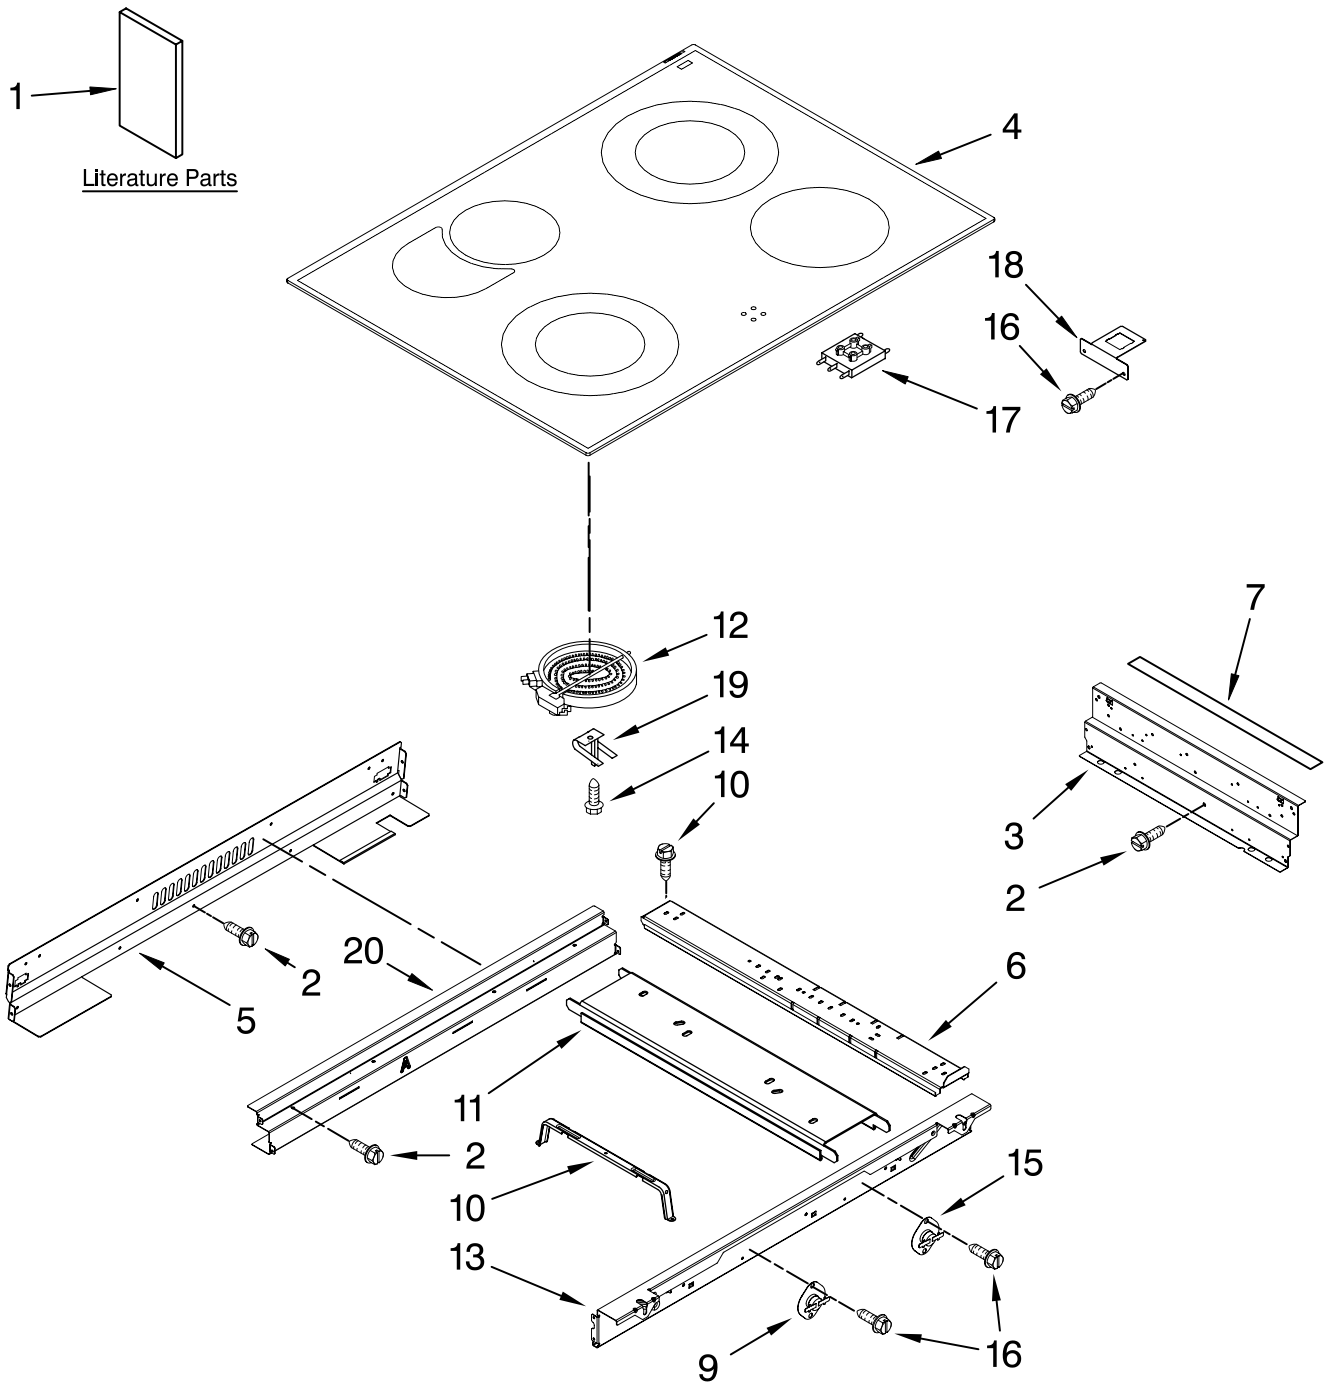

KitchenAid® COOKTOP PARTS

For Models: KESS907SBL04, KESS907SWW04, KESS907SSS04
(Black) (Designer White) (Stainless)

30" SLIDE-IN
ELECTRIC OVEN
SELF CLEAN

FOR ORDERING INFORMATION REFER TO PARTS PRICE LIST

COOKTOP PARTS

For Models: KESS907SBL04, KESS907SWW04, KESS907SSS04
(Black) (Designer White) (Stainless)

Illus. No.	Part No.	DESCRIPTION
1		Literature Parts
	W10118260	Installation Instructions
	W10190622	Use & Care Guide
	W10220962	Tech Sheet
	9763467	Easy Set Guide
	9757680	Anti-Tip Instructions
	9762761	Safe Cooking Tips English
	W10065852	French
2	246119	Screw
3	9761422	Frame, Cooktop Side
4		Cooktop
	W10110271	Black/Stainless
	W10110269	White
5	9761724	Cover, Cooktop Rear
6	9763517	Rail, Element (2)
7	W10076030	Gasket (2)
9	9759944	Thermostat
10	9756821	Support, Wiring
11	9757825	Rail, Element Center (1)
12		Element, Surface
	W10203294	LR/1000W
	4453909	LF,RR/1200W
	8523696	RF/1800W
13	9761423	Frame, Cooktop Front
14	3196537	Screw
15	341196	Thermostat
16	3196160	Screw
17	8523739	Indicator Light, Hot Surface
18	9758799	Bracket, Indicator Light
19	9759094	Spring, Locator
20	9761768	Frame, Cooktop Rear

FOR ORDERING INFORMATION REFER TO PARTS PRICE LIST