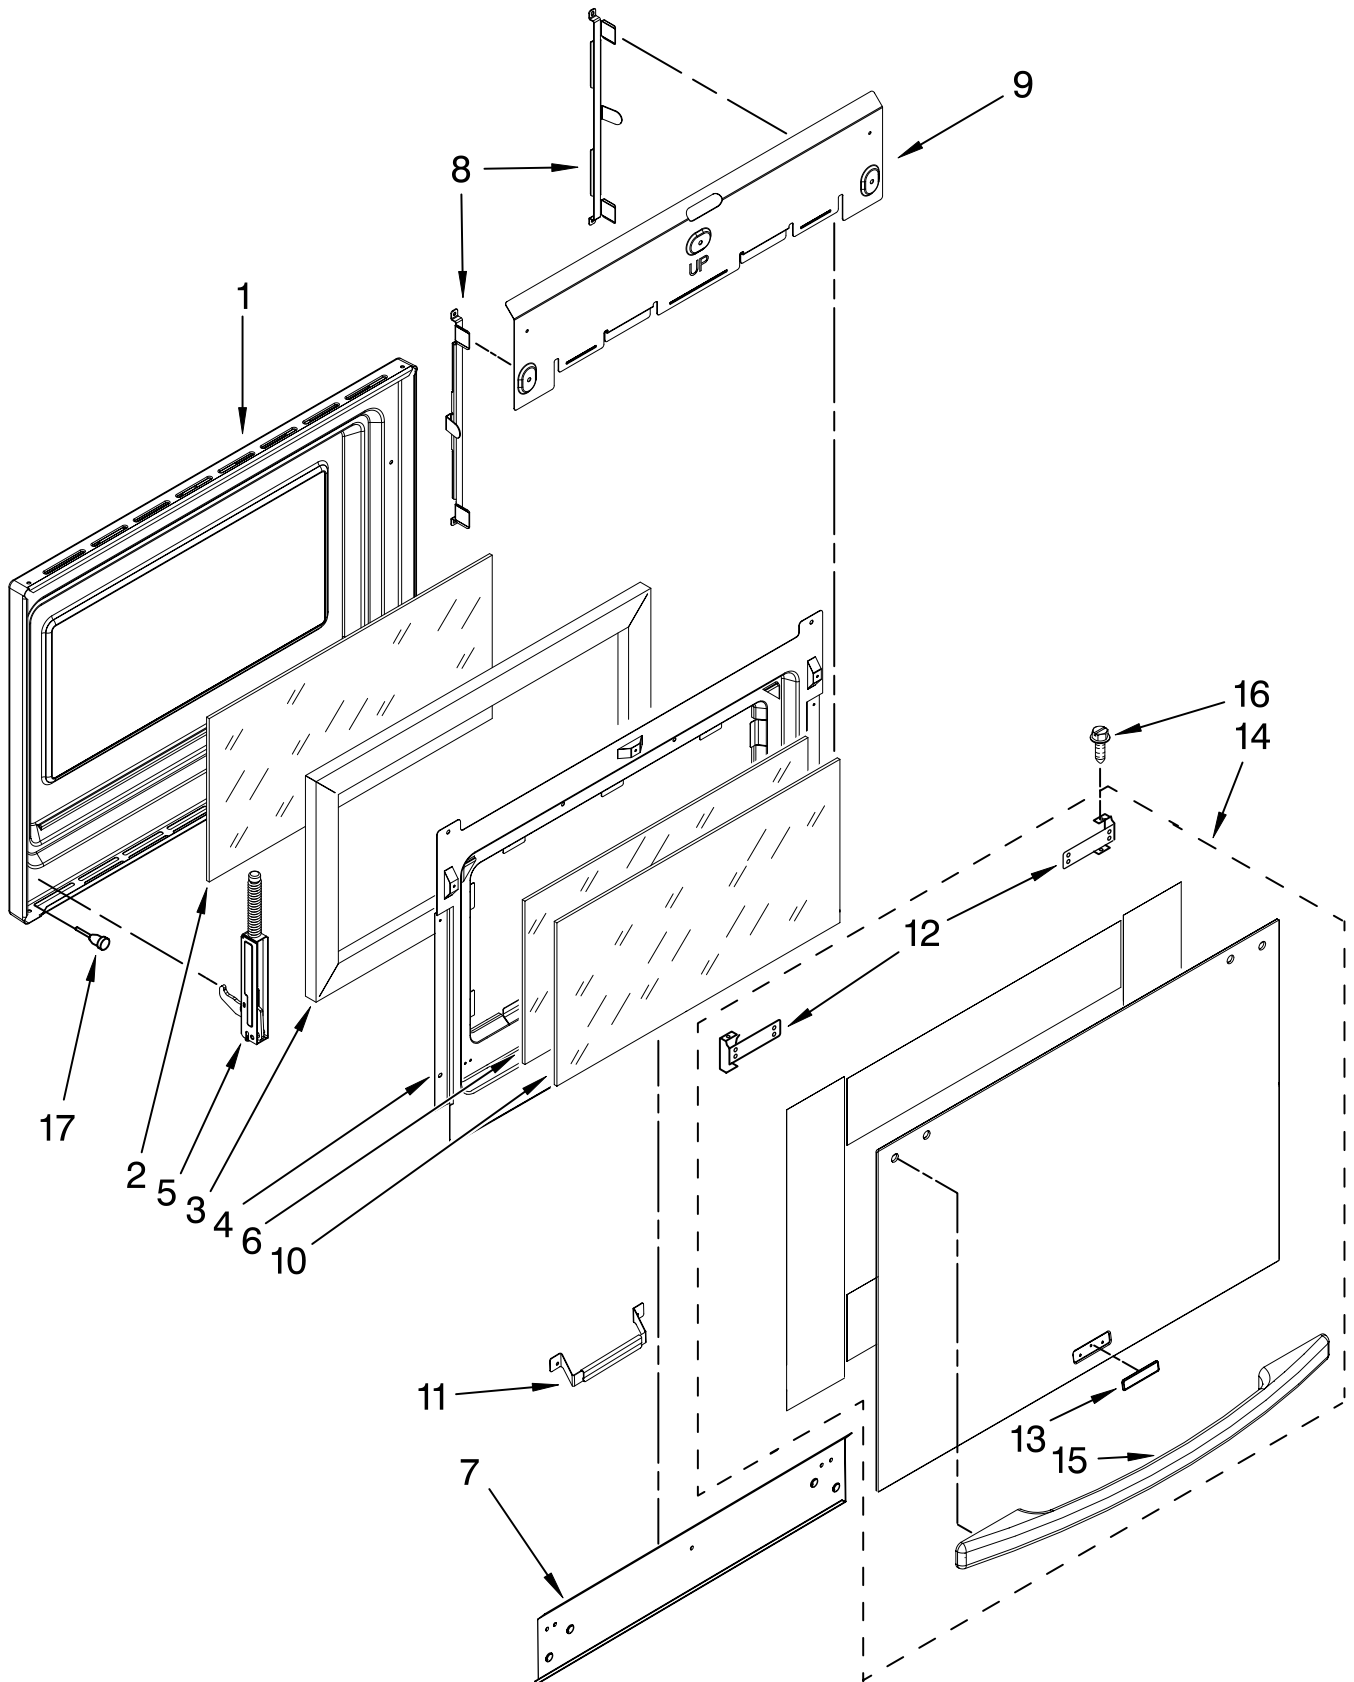

DOOR PARTS

For Models: KESS907SBL04, KESS907SWW04, KESS907SSS04
(Black) (Designer White) (Stainless)

FOR ORDERING INFORMATION REFER TO PARTS PRICE LIST

DOOR PARTS

For Models: KESS907SBL04, KESS907SWW04, KESS907SSS04
(Black) (Designer White) (Stainless)

Illus. No.	Part No.	DESCRIPTION
1	9759413	Panel, Door
2	9757706	Glass, Inner
3	4451722	Insulation, Door
4	4457132	Retainer, Glass
5		Hinge, Oven Door
	9760579	Right
	9760580	Left
6	9759225	Glass, Inner
7	4457114	Shield, Heat Bottom
8	9759229	Bracket, Glass Side
9	4457104	Shield, Heat Top
10	9759225	Glass, Inner Door
11	9759230	Bracket, Central
12		Bracket, Handle
	9763497	Right
	9763496	Left
13		Badge
	8304603BL	Black
	8304603WH	White
	8304603SS	Stainless
14		Assembly, Door Kit
	W10131888	Black
	W10131889	White
	W10155557	Stainless
15		Handle, Door
	8303774BL	Black
	8303774WH	White
	8303774SS	Stainless
16	3196184	Screw
17	4448520	Bumper, Door