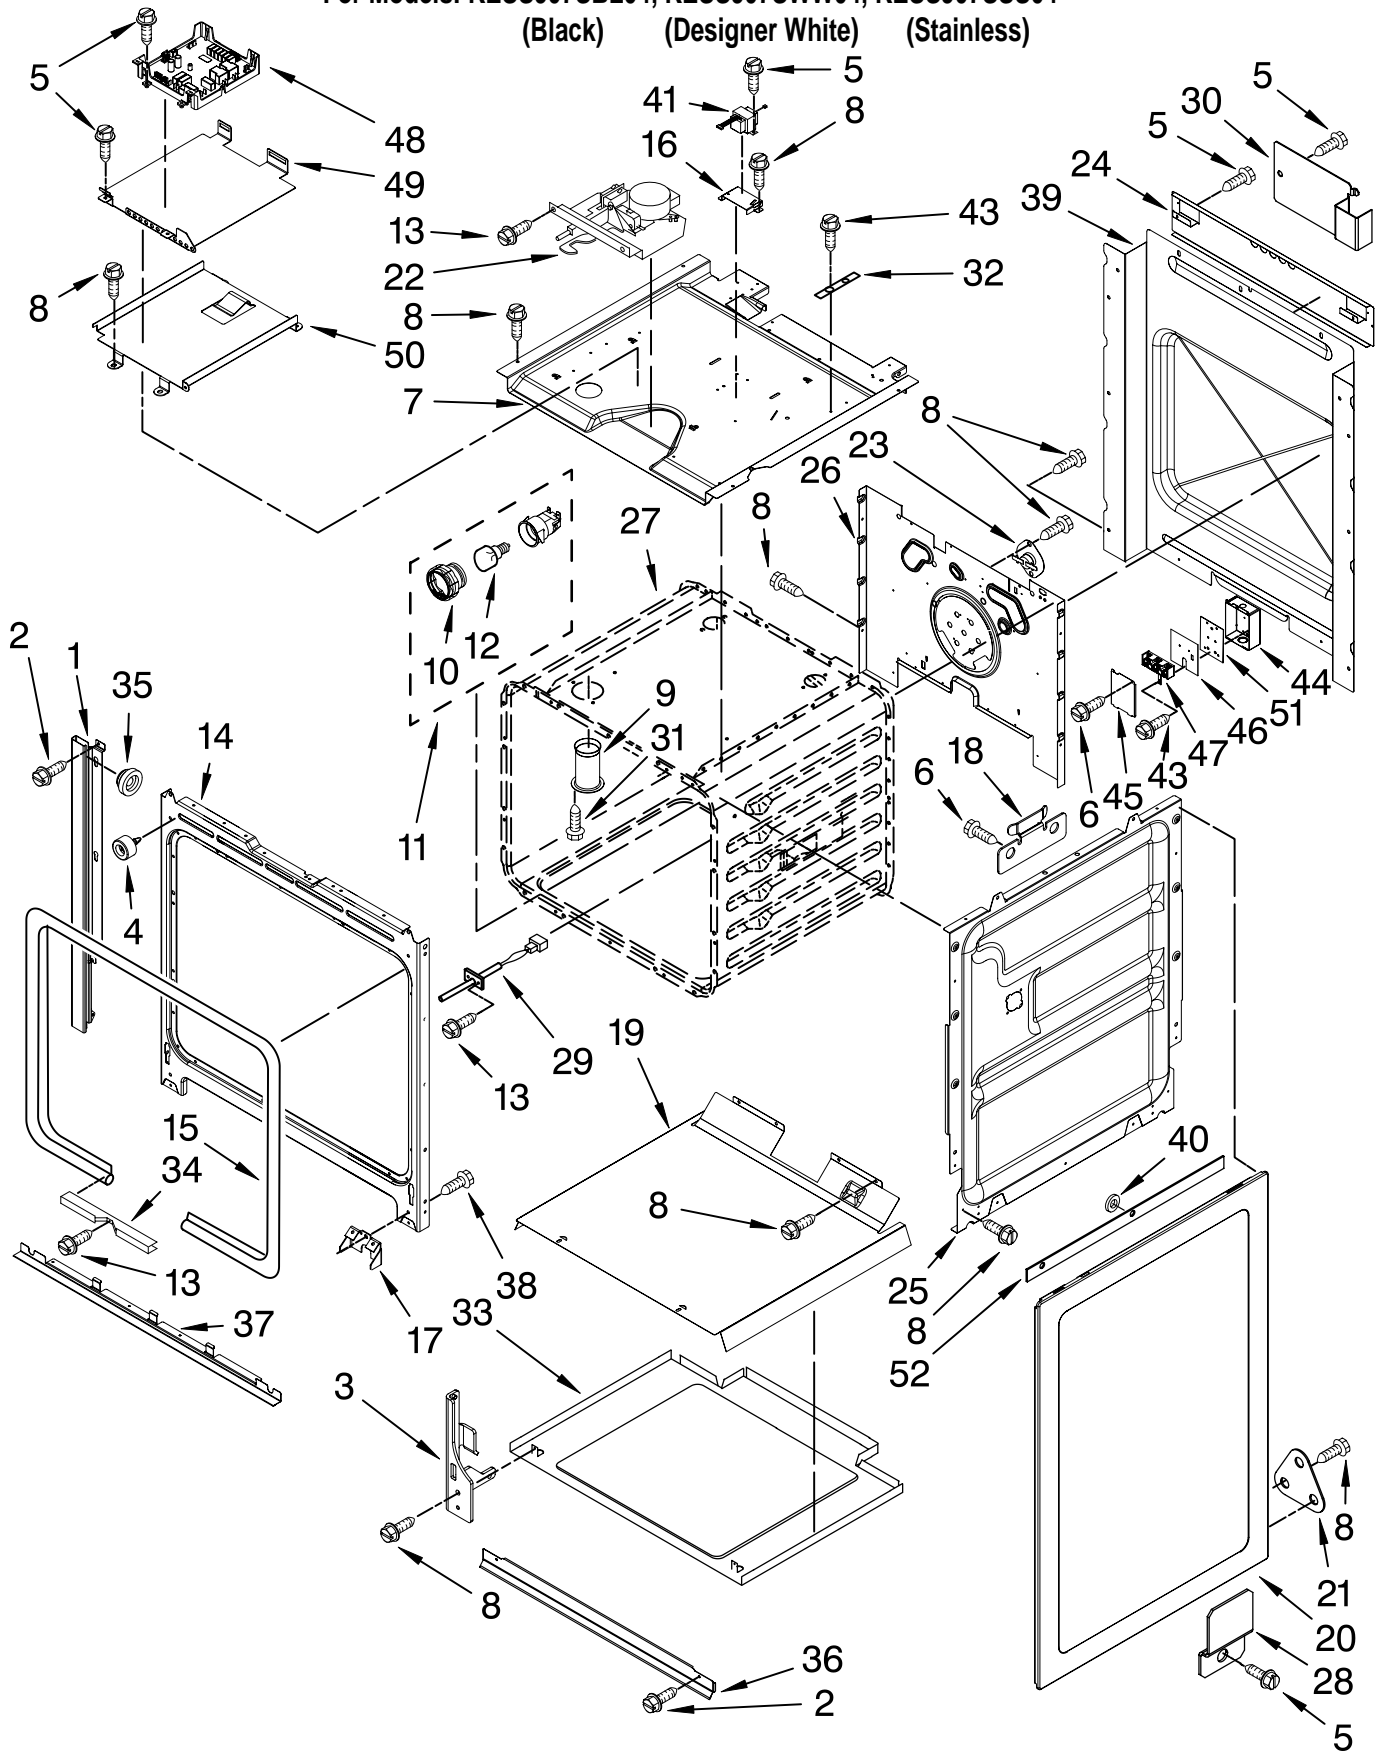

OVEN PARTS

For Models: KESS907SBL04, KESS907SWW04, KESS907SSS04
(Black) (Designer White) (Stainless)

FOR ORDERING INFORMATION REFER TO PARTS PRICE LIST

OVEN PARTS

For Models: KESS907SBL04, KESS907SWW04, KESS907SSS04
(Black) (Designer White) (Stainless)

Illus. No.	Part No.	DESCRIPTION	Illus. No.	Part No.	DESCRIPTION	Illus. No.	Part No.	DESCRIPTION
1		Trim, Side Right	18	9757685	Guide, Side Panel	38	4449743	Screw
	W10109540	Black	19	4451478	Support, Insulation Body, Side	39	9758583	Cover, Back
	W10109570	White	20			40	9760481	Washer
	W10140548	Stainless		9760723PB	Black/Stainless	41	W10111628	Transformer, Control
		Left		9760723PW	White	43	3400080	Screw
	W10109490	Black	21	9757461	Bracket, Side Panel	44	W10165135	Box, Terminal
	W10109520	White	22	W10195934	Latch, Motorized	45	9757405	Cover, Terminal Box
	W10140547	Stainless	23	9759242	Thermostat	46	9759721	Insulator, Terminal Box
2	3400832	Screw	24	9757811	Brace, Side Panel	47	9761958	Block, Terminal
3		Hinge Receiver	25	4455641	Side, Chassis	48	W10181438	Appliance, Manager
	4455606	Right	26	9759761	Back, Chassis	49	W10083460	Slide, GOC
	4455605	Left	27		Liner, Oven (Not Serviceable)	50	9756454	Bracket, Appliance Manager
4	W10105790	Bumper, Door (2)	28	9759890	Clip, Side Panel	51	9759884	Insulation
5	3196537	Screw	29	W10131825	Sensor	52	9759722	Insulation, Body Side
6	3196160	Screw	30	9759945	Standoff, Rear	FOLLOWING PARTS NOT ILLUSTRATED		
7	8303099	Top Chassis	31	3196176	Screw	INSULATION		
8	4449809	Screw	32	9759885	Pad, Insulation (2)		9756817	Insulation, Wrap
9	4452158	Tube, Vent	33	9759713	Base, Chassis		9756470	Insulation, Back
10	W10067870	Lens, Light (2)	34	4448933	Retainer, Gasket			
11	W10009930	Oven Light, Assembly (2)	35	4448444	Grommet, Mounting Rail			
12	4452166	Bulb, Light (2)			Vent, Bottom Upper			
13	4449154	Screw	36					
14	W10115831	Frame, Front		W10116899	Black			
15	W10074200	Gasket, Door		W10116897	White			
16	9757829	Bracket, Transformer		W10160347	Stainless			
17	4452152	Bracket, Mounting	37		Vent, Bottom Lower			
				W10153486	Black			
				W10153488	White			
				W10154789	Stainless			

FOR ORDERING INFORMATION REFER TO PARTS PRICE LIST