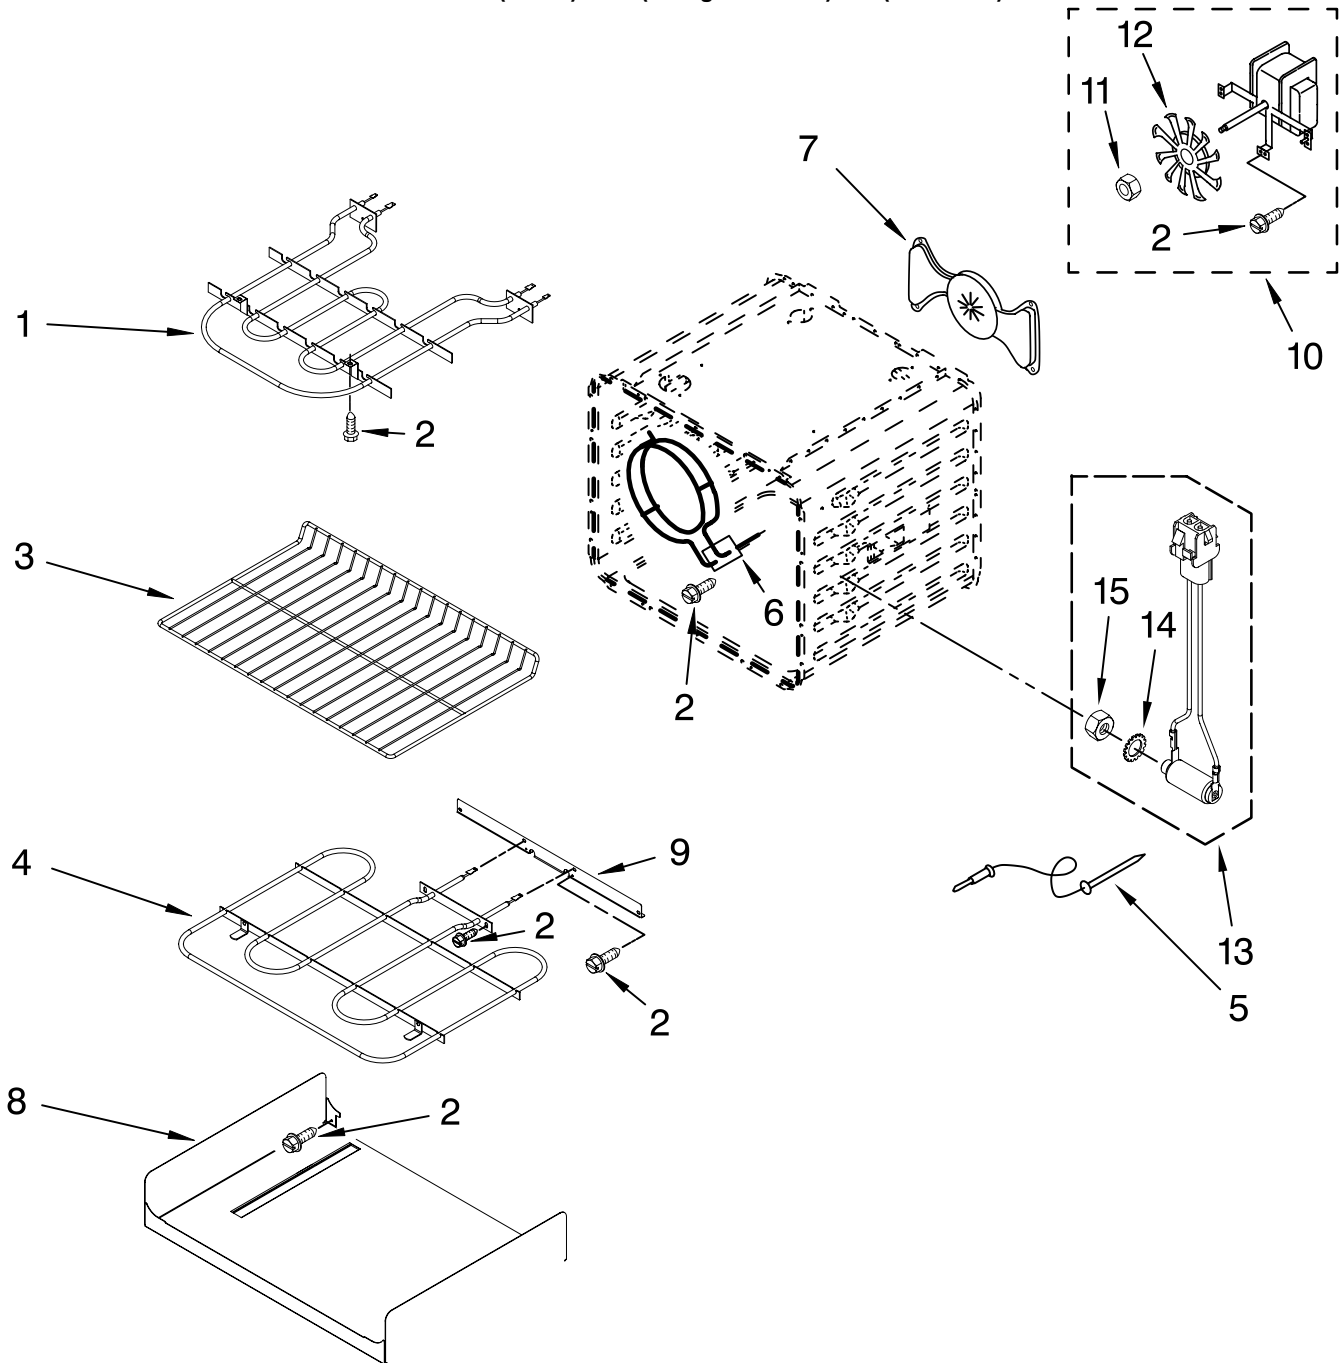

INTERNAL OVEN PARTS

For Models: KESS907SBL04, KESS907SWW04, KESS907SSS04
(Black) (Designer White) (Stainless)

Illus. No.	Part No.	DESCRIPTION
1	9760774	Element, Broil
2	4449154	Screw
3	9755543	Jack, Meat Probe
4	9755547	Lock Washer
5	9755546	Hex Nut

Illus. No.	Part No.	DESCRIPTION
6	W10179152	Rack, Oven
7	9760768	Element, Bake
8	9755542	Probe, Meat
9	9760769	Element, Convection
10	9756690	Cover, Fan

Illus. No.	Part No.	DESCRIPTION
11	4455037	Tray, Hidden Bake
12	4450039	Cover, Bake Tray
13	W10116228	Motor, Convection
14	W10116349	Nut
15	W10116351	Blade, Fan

FOR ORDERING INFORMATION REFER TO PARTS PRICE LIST