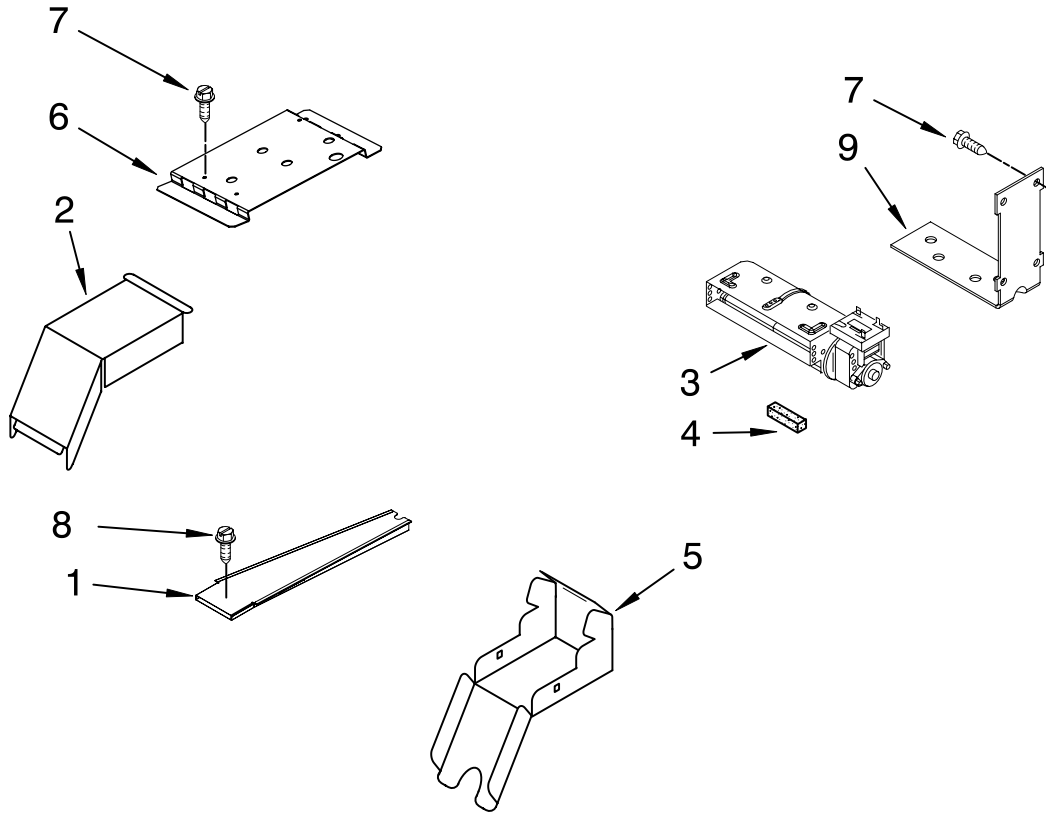

TOP VENTING PARTS

For Models: KESS907SBL04, KESS907SWW04, KESS907SSS04
(Black) (Designer White) (Stainless)

Illus. No.	Part No.	DESCRIPTION
1	4451759	Vent, Exhaust
2	4455178	Elbow, Vent Top
3	9759320	Blower
4	4451758	Block, Foam
5	4455177	Elbow, Vent Bottom
6	W10143041	Bracket, Terminal Box
7	4449809	Screw (2)
8	4449040	Screw
9	4455352	Bracket, Blower

FOR ORDERING INFORMATION REFER TO PARTS PRICE LIST