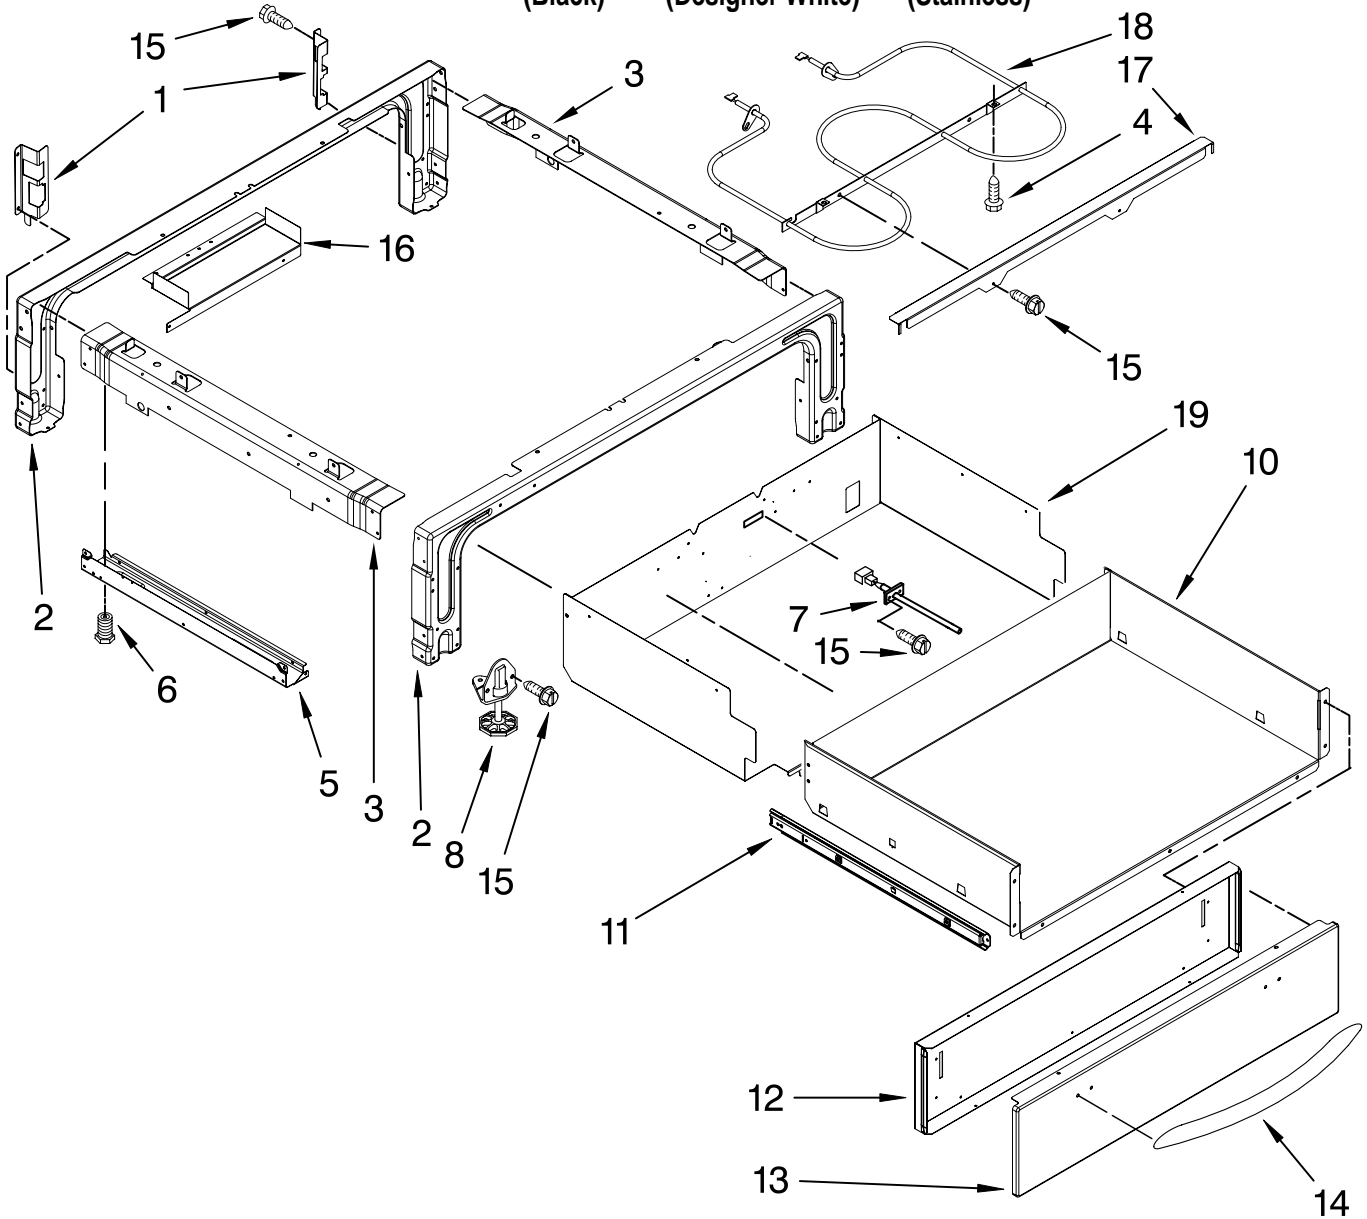

# DRAWER PARTS

For Models: KESS907SBL04, KESS907SWW04, KESS907SSS04  
(Black) (Designer White) (Stainless)

Illus. No.	Part No.	DESCRIPTION
1		Support, Drawer Rail
	9757687	Right
	9757686	Left
2	9763501BL	Support, Front & Rear
3		Brace, Drawer
	4453720	Right
	4453721	Left
4	W10162096	Screw