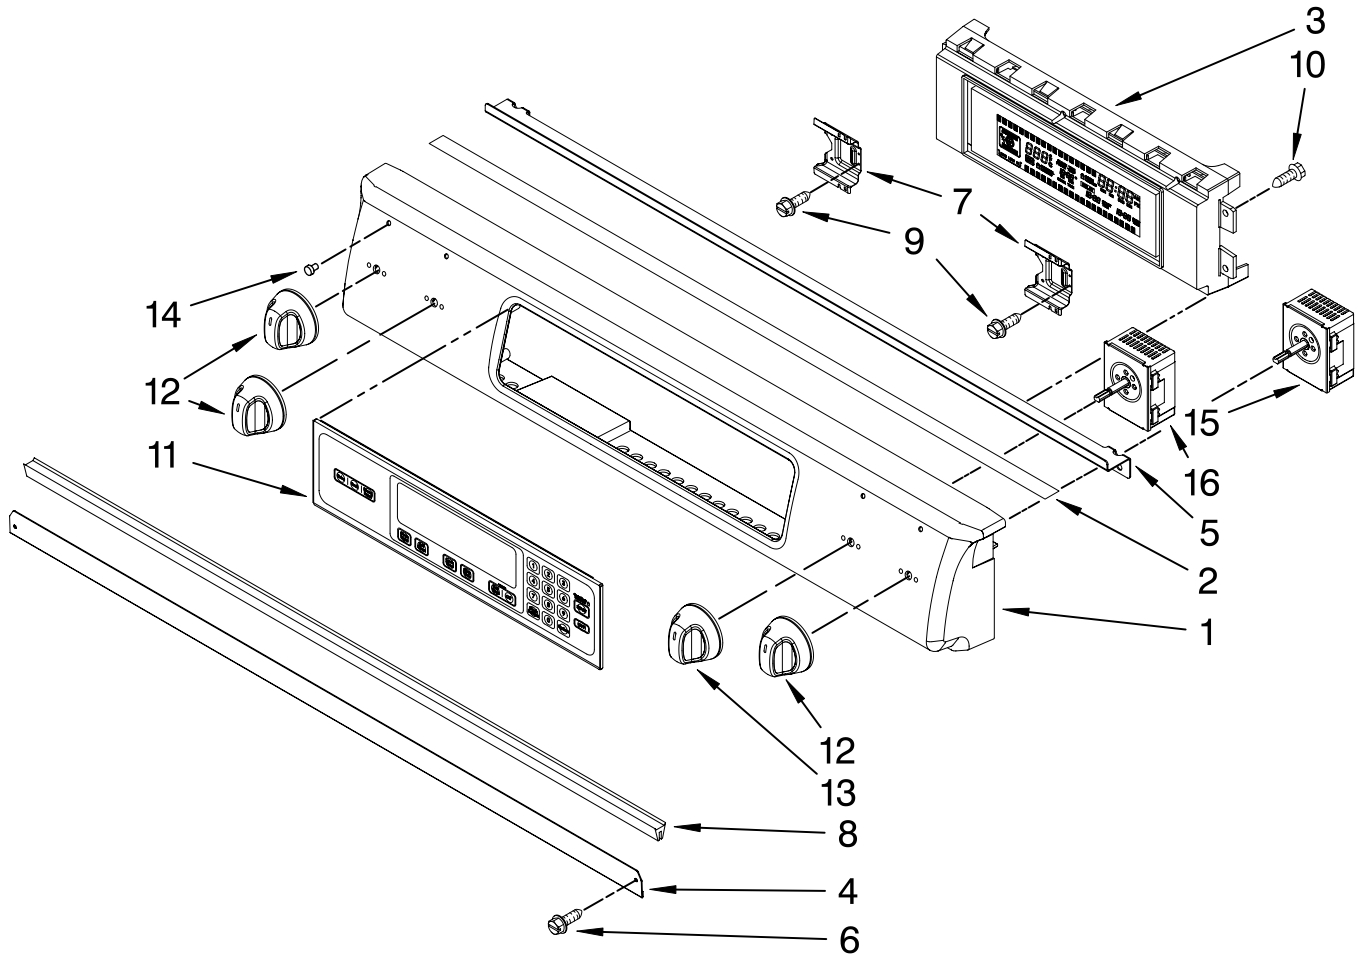

CONTROL PANEL PARTS

For Models: KESS907SBL04, KESS907SWW04, KESS907SSS04
(Black) (Designer White) (Stainless)

Illus. No.	Part No.	DESCRIPTION
1	W10190660	Control Panel Black
	W10190661	White
	W10190662	Stainless
2	W10110246	Gasket, Console
3	W10181439	Control, Electric
4	W10105370	Shield, Console Vent
5	W10117524	Bracket, Console
6	3196160	Screw

Illus. No.	Part No.	DESCRIPTION
7	9761745	Bracket, Thermostat (2)
8	W10116195	Gasket, Vent Shield
9	3196537	Screw
10	9780271	Screw
11	9761566	Membrane, Switch LF,LR,RR
12	W10193255	Knob, Smart Single RF Black
	W10193253	White
	W10156260	Stainless

Illus. No.	Part No.	DESCRIPTION
13	W10193259	Knob, Smart Single RF Black
	W10193257	White
	W10156261	Stainless
14	3196068	Lens, Indicator Light
15	9763762	Dual Switch LF,LR,RR
16	9763761	Single Switch RF

FOR ORDERING INFORMATION REFER TO PARTS PRICE LIST