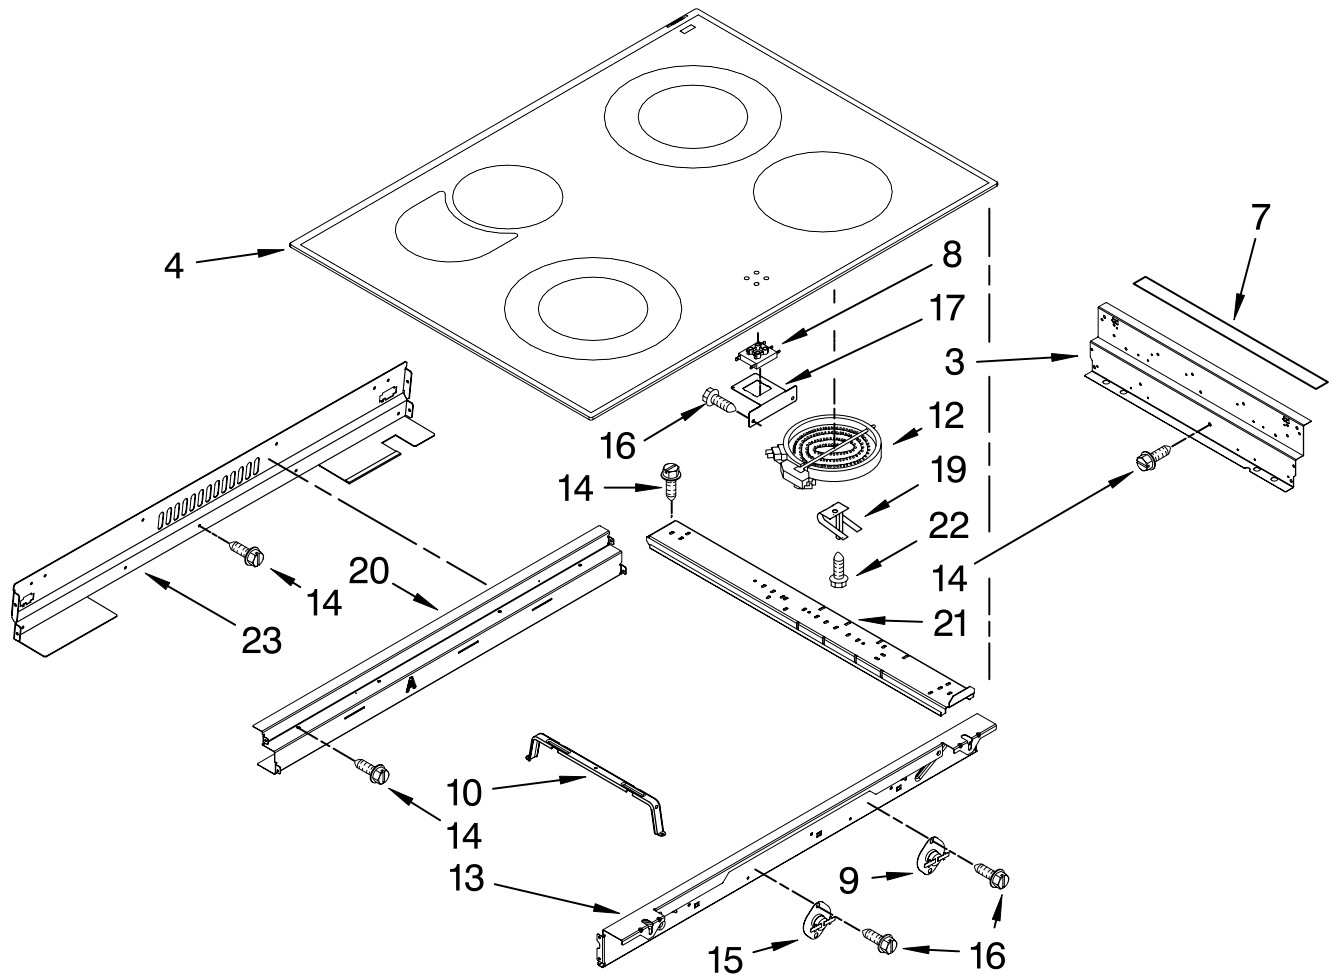

KitchenAid® **COOKTOP PARTS**
For Models: KESK901SBL06, KESK901SWH06, KESK901SSS06
(Black) (White) (Stainless)

30" SLIDE-IN
ELECTRIC OVEN
THERMAL OVEN

FOR ORDERING INFORMATION REFER TO PARTS PRICE LIST

COOKTOP PARTS

For Models: KESK901SBL06, KESK901SWH06, KESK901SSS06
(Black)   (White)   (Stainless)

Illus. No.	Part No.	DESCRIPTION
1		Literature Parts
	W10118260	Installation Instructions
	W10190622	Use & Care Guide
	W10189732	Tech Sheet
	9763467	Easy Set Guide
	9757680	Anti-Tip Instructions
	9762761	Safe Cooking Tips English
	W10065852	French
3	9761422	Frame, Cooktop Side
4		Cooktop
	W10109850	Black/Stainless
	W10109860	White
7	W10076030	Gasket (2)
8	8523739	Light, Indicator
9	9759944	Thermostat
10	9756821	Support, Wiring
12		Element, Surface
	8523697	LR
	8523696	RF
	8523694	RR
	4453909	LF
13	9761423	Frame, Cooktop Front
14	3196537	Screw
15	341196	Thermostat
16	3196160	Screw
17	9758799	Bracket, Indicator Lamp
19	9759094	Spring, Locator
20	9761768	Frame, Cooktop Rear
21	9763517	Rail, Element (3)
22	246119	Screw
23	9761724	Cover, Cooktop Rear