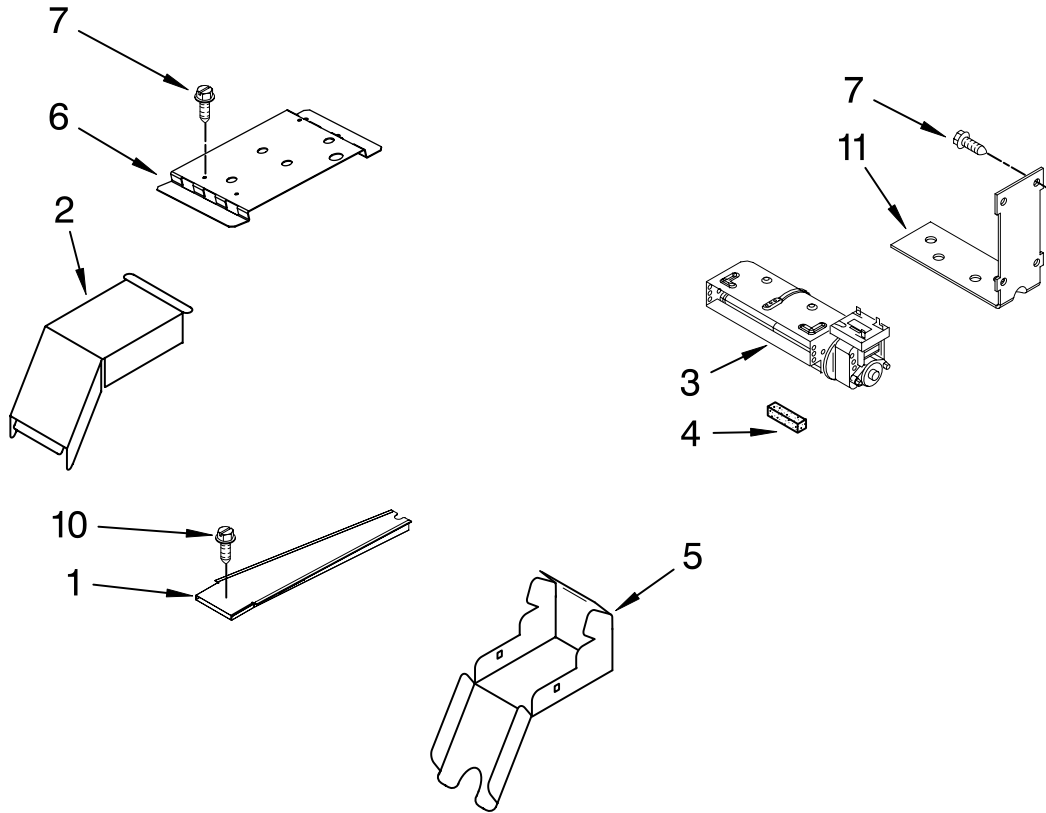

TOP VENTING PARTS

For Models: KESK901SBL06, KESK901SWH06, KESK901SSS06
(Black) (White) (Stainless)

Illus. No.	Part No.	DESCRIPTION
1	4451759	Vent, Exhaust
2	4455178	Elbow, Vent Top
3	9759320	Blower
4	4451758	Block, Foam
5	4455177	Elbow, Vent Bottom
6	W10143041	Bracket, Terminal Box
7	4449809	Screw (2)
10	4449040	Screw
11	4455352	Bracket, Blower

FOR ORDERING INFORMATION REFER TO PARTS PRICE LIST