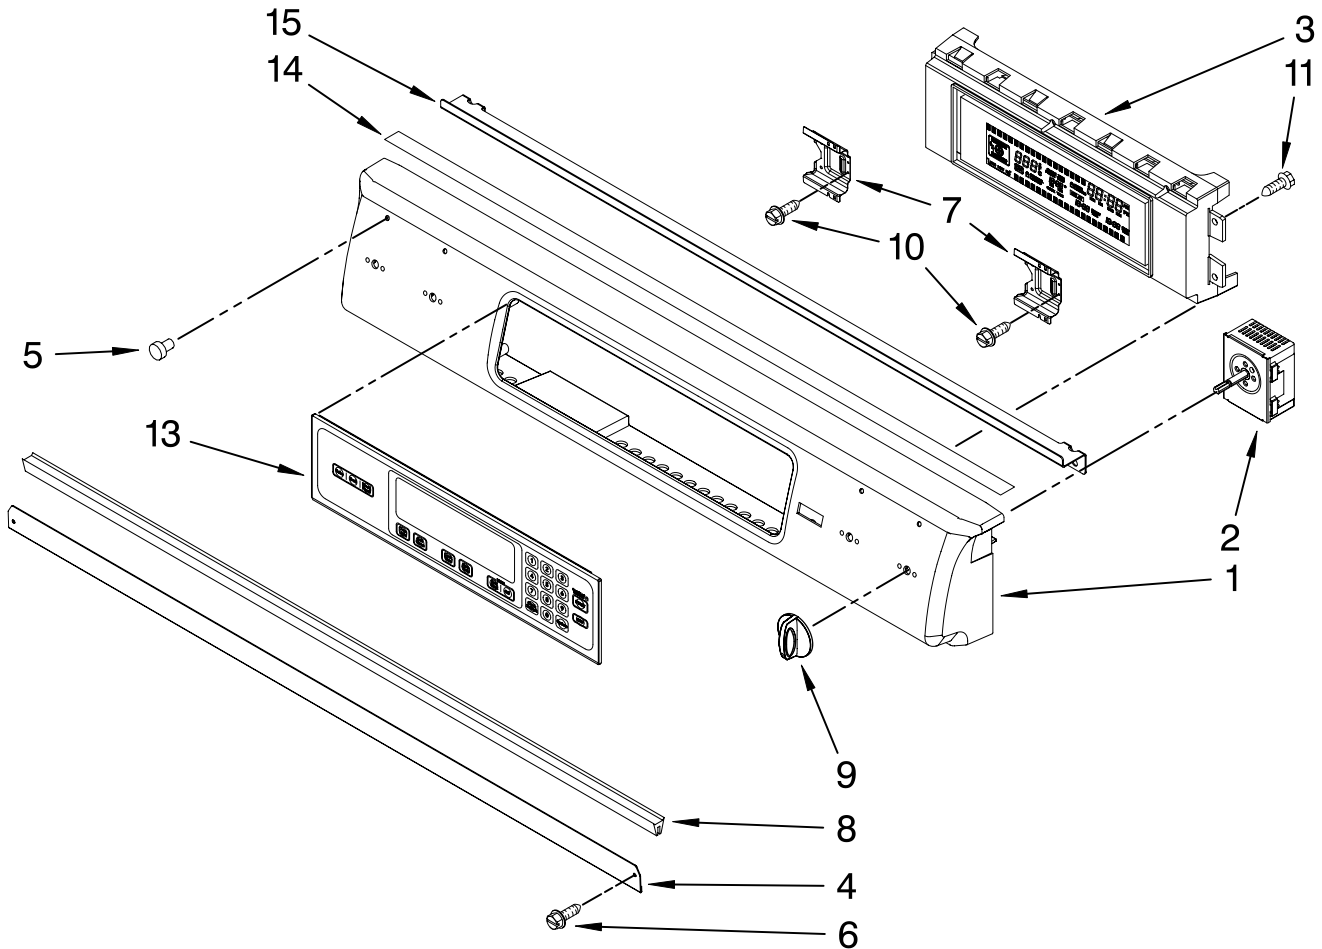

CONTROL PANEL PARTS

For Models: KESK901SBL06, KESK901SWH06, KESK901SSS06
(Black) (White) (Stainless)

Illus. No.	Part No.	DESCRIPTION
1		Control Panel
	W10190660	Black
	W10190661	White
	W10190662	Stainless
2		Switch, Infinite
	4454539	LR
	4454540	RF
	4454541	RR
	4456027	LF
3	W10206374	Control, Electric

Illus. No.	Part No.	DESCRIPTION
4	W10105370	Shield, Console Vent
5	3196068	Lens, Indicator (2)
6	3196160	Screw
7	9761745	Bracket, Thermostat (2)
8	W10116195	Gasket, Vent Shield

Illus. No.	Part No.	DESCRIPTION
9		Knob
		RF
	W10193267	Black
	W10193265	White
	W10156263	Stainless
		LR,LF,RR
	W10193271	Black
	W10193269	White
	W10156264	Stainless
10	3196537	Screw
11	9780271	Screw
13	9761565	Membrane, Switch
14	W10110246	Gasket, Console
15	W10117524	Bracket, Gasket

FOR ORDERING INFORMATION REFER TO PARTS PRICE LIST