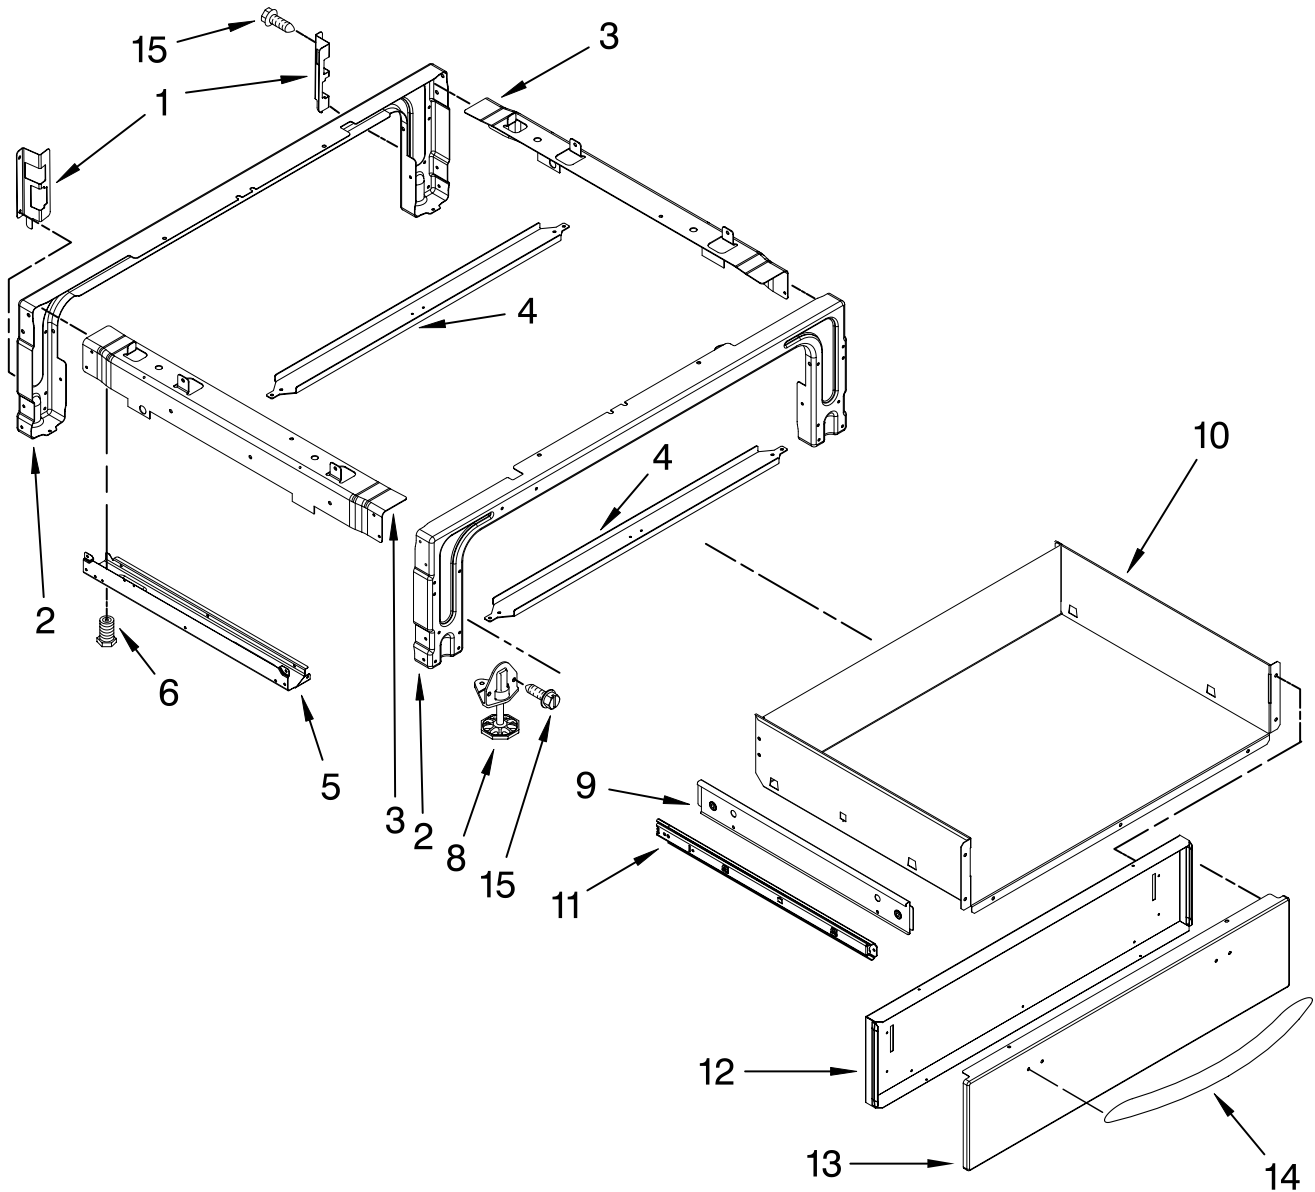

DRAWER PARTS

For Models: KESK901SBL06, KESK901SWH06, KESK901SSS06
(Black) (White) (Stainless)

Illus. No.	Part No.	DESCRIPTION
1		Support, Drawer Rail
	9757687	Right
	9757686	Left
2	9763501BL	Support, Front & Rear
3		Brace, Drawer
	4453720	Right
	4453721	Left

Illus. No.	Part No.	DESCRIPTION
4	9759943	Brace, Base Front
5		Side, Base
	9759953	Right
	9759954	Left
6	W10058460	Foot
8	3196037	Foot Assembly
9	9756673	Guide, Roller (2)
10	9757806	Drawer
11		Drawer Slide
	9756836	Right
	9756838	Left

Illus. No.	Part No.	DESCRIPTION
12	9760592	Panel, Drawer
13		Front, Drawer
	W10203760	Black
	W10203762	White
	W10203763	Stainless
14		Handle, Drawer
	9761573BL	Black
	9761573WH	White
	9761573SS	Stainless
15	3196537	Screw

FOR ORDERING INFORMATION REFER TO PARTS PRICE LIST