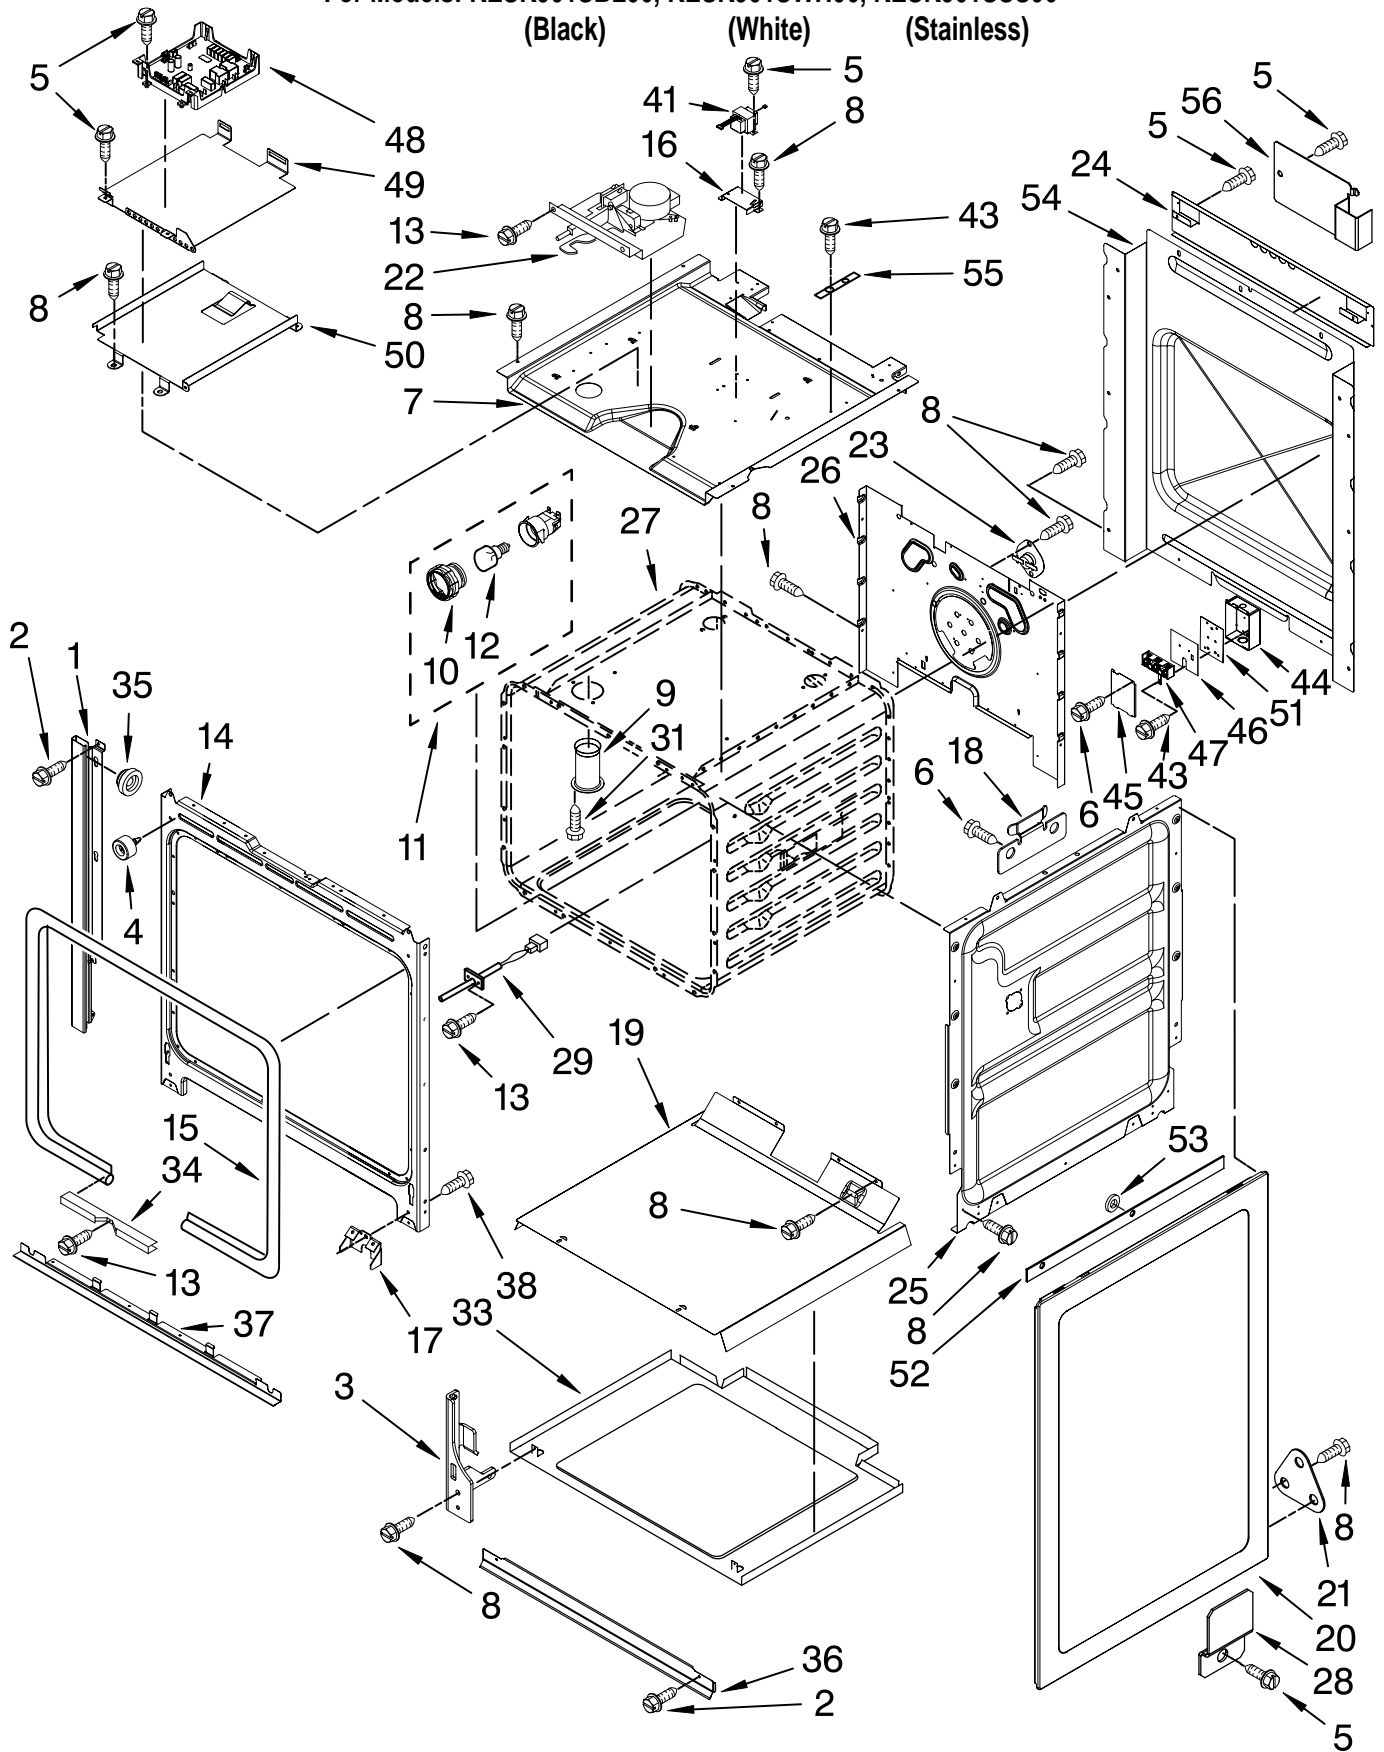

OVEN PARTS

For Models: KESK901SBL06, KESK901SWH06, KESK901SSS06

(Black)

(White)

(Stainless)

FOR ORDERING INFORMATION REFER TO PARTS PRICE LIST

OVEN PARTS

For Models: KESK901SBL06, KESK901SWH06, KESK901SSS06

(Black)

(White)

(Stainless)

Illus. No.	Part No.	DESCRIPTION	Illus. No.	Part No.	DESCRIPTION	Illus. No.	Part No.	DESCRIPTION
1		Trim, Side Right	18	9757685	Guide, Side Panel	43	3400080	Screw
	W10109540	Black	19	4451478	Support, Insulation Body, Side	44	W10165135	Box, Terminal
	W10109570	White	20			45	9757405	Cover, Terminal Box
	W10140548	Stainless		9760723PB	Black/Stainless	46	9759721	Insulator, Terminal Box
		Left		9760723PW	White	47	9761958	Block, Terminal
	W10109490	Black	21	9757461	Bracket, Side Panel	48	W10181438	Appliance, Manager
	W10109520	White	22	9760888	Latch, Motorized	49	W10083460	Slide, GOC
	W10140547	Stainless	23	9759242	Thermostat	50	9756454	Bracket, Appliance Manager
2	3400832	Screw	24	9757811	Brace, Side Panel	51	9759884	Insulation
3		Hinge Receiver	25	4455641	Side, Chassis	52	9759722	Insulation, Body Side
	4455606	Right	26	9759761	Back, Chassis	53	9760481	Washer
	4455605	Left	27		Liner, Oven (Not Serviceable)	54	9758583	Cover, Back
4	W10105790	Bumper, Door (2)	28	9759890	Clip, Side Panel	55	9759885	Pad, Insulation(2)
5	3196537	Screw	29	W10131825	Sensor	56	9759945	Standoff, Rear
6	3196160	Screw	31	3196176	Screw	FOLLOWING PARTS NOT ILLUSTRATED		
7	8303099	Top Chassis	33	9759713	Base, Chassis	INSULATION		
8	4449809	Screw	34	4448933	Retainer, Gasket		9756817	Insulation, Wrap
9	4452158	Tube, Vent	35	4448444	Grommet, Mounting Rail		9756470	Insulation, Back
10	W10067870	Lens, Light (2)			Vent, Bottom Upper			
11	W10009930	Oven Light, Assembly (2)	36					
12	4452166	Bulb, Light (2)		W10116899	Black			
13	4449154	Screw		W10116897	White			
14	W10115831	Frame, Front		W10160347	Stainless			
15	W10074200	Gasket, Door	37		Vent, Bottom Lower			
16	9757829	Bracket, Transformer		W10153486	Black			
17	4452152	Bracket, Mounting		W10153488	White			
				W10154789	Stainless			
			38	4449743	Screw			
			41	W10111628	Transformer, Control			

FOR ORDERING INFORMATION REFER TO PARTS PRICE LIST