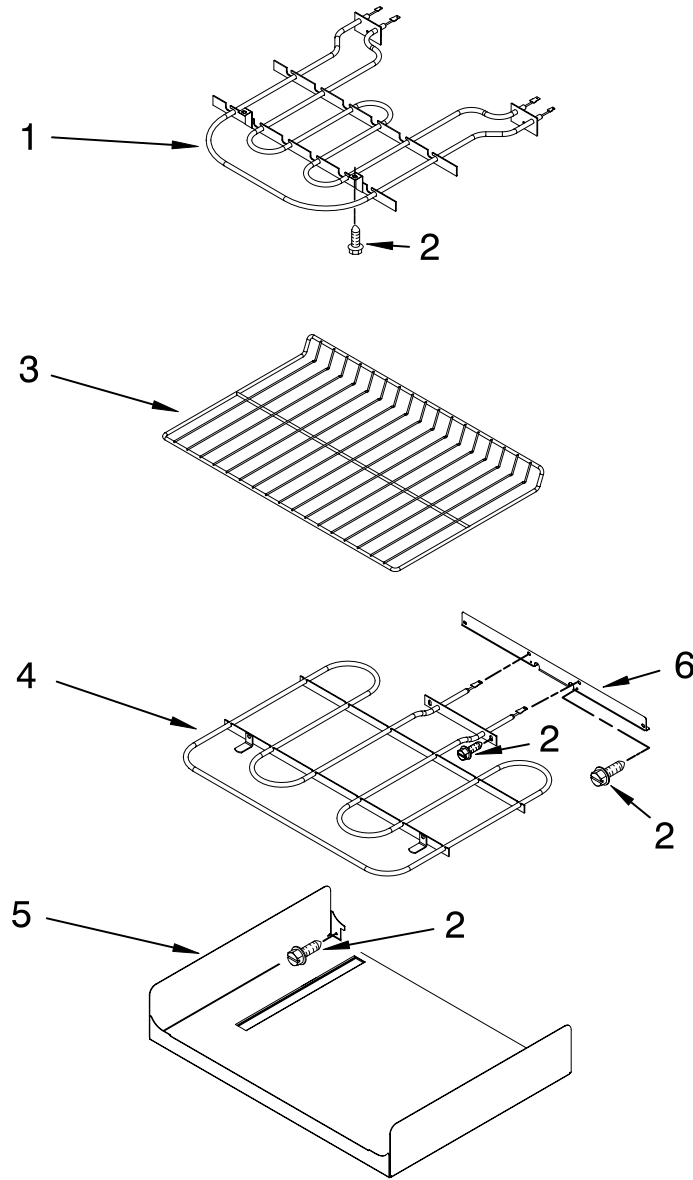

INTERNAL OVEN PARTS

For Models: KESK901SBL06, KESK901SWH06, KESK901SSS06
(Black) (White) (Stainless)

Illus. No.	Part No.	DESCRIPTION
1	9760774	Element, Broil
2	4449154	Screw
3	W10179152	Rack, Oven
4	9760768	Element, Bake
5	4455037	Tray, Hidden Bake
6	4450039	Cover, Bake Tray

FOR ORDERING INFORMATION REFER TO PARTS PRICE LIST