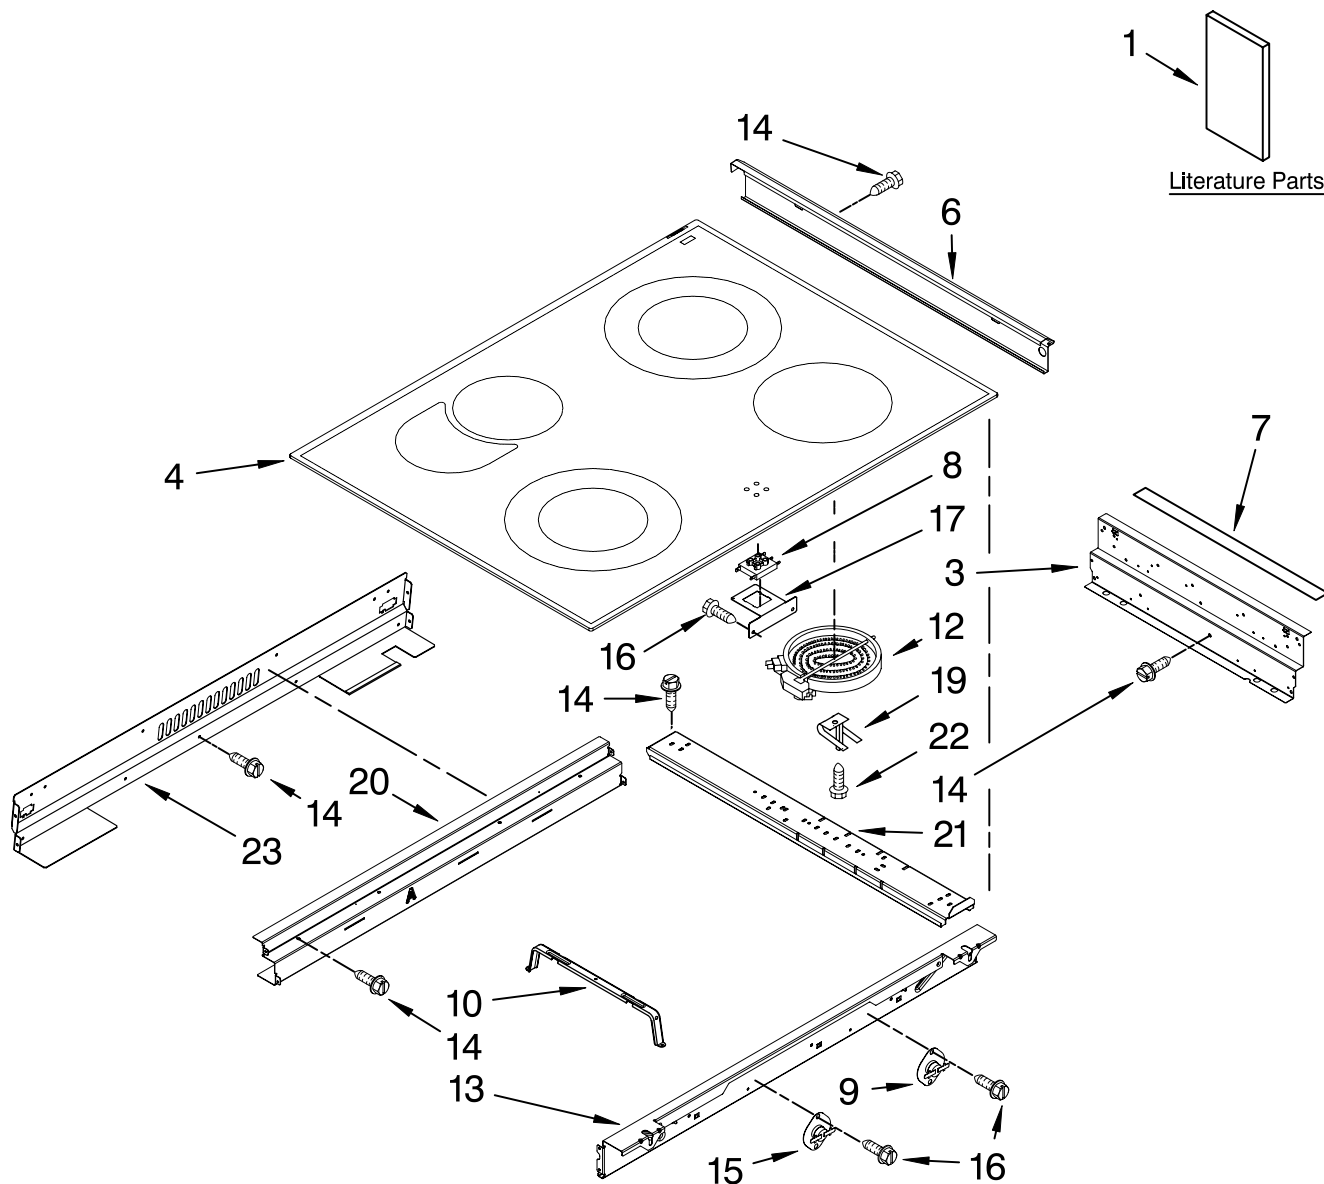

KitchenAid®

COOKTOP PARTS

For Models: KESK901SBL04, KESK901SWH04, KESK901SSS04
(Black) (White) (Stainless)

30" SLIDE-IN
ELECTRIC OVEN
THERMAL OVEN

FOR ORDERING INFORMATION REFER TO PARTS PRICE LIST