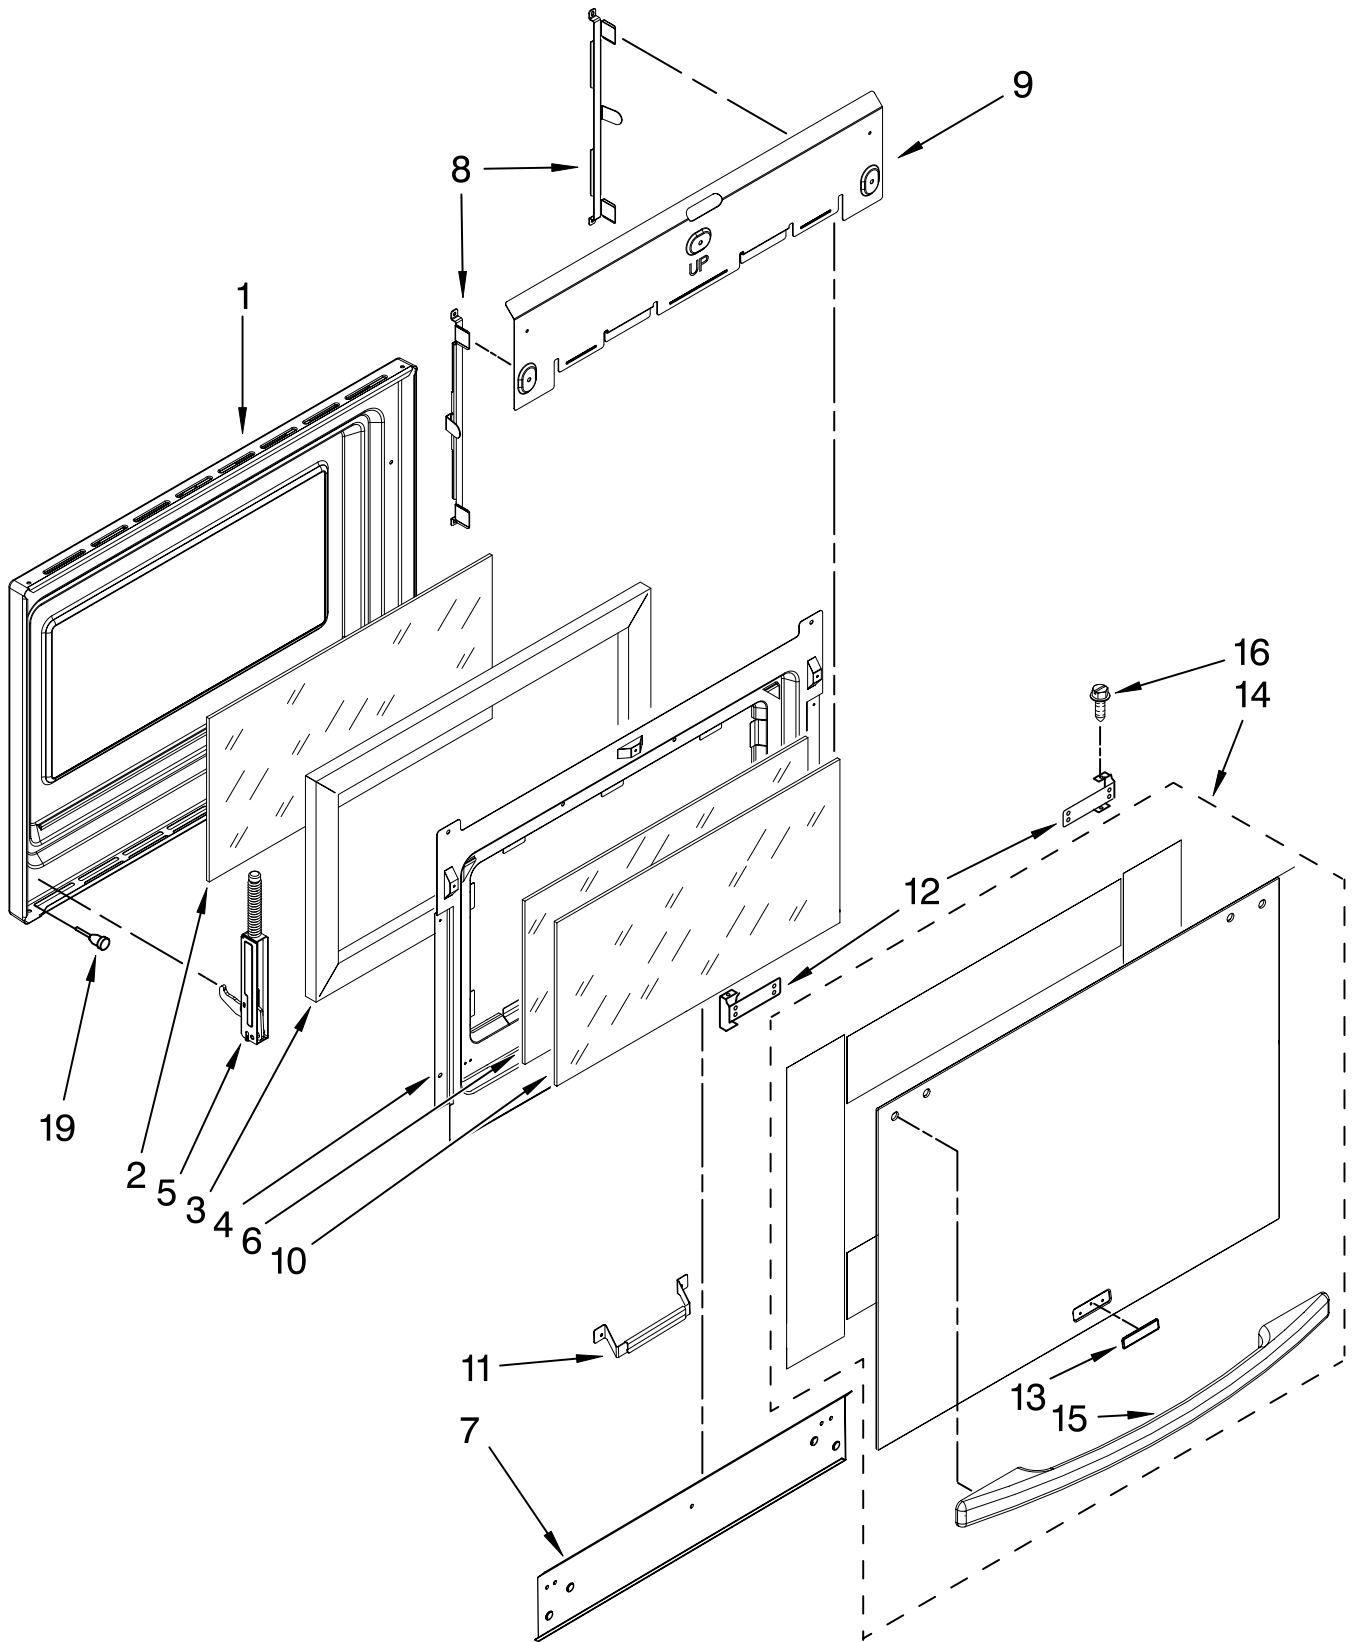

DOOR PARTS

For Models: KESK901SBL04, KESK901SWH04, KESK901SSS04
(Black) (White) (Stainless)

FOR ORDERING INFORMATION REFER TO PARTS PRICE LIST

DOOR PARTS

For Models: KESK901SBL04, KESK901SWH04, KESK901SSS04
(Black) (White) (Stainless)

Illus. No.	Part No.	DESCRIPTION
1	9759413	Panel, Door
2	9757706	Glass, Inner
3	4451722	Insulation, Door
4	4457132	Retainer, Glass
5		Hinge, Oven Door
	9760579	Right
	9760580	Left
6	9759225	Glass, Inner
7	4457114	Shield, Heat Bottom
8	9759229	Bracket, Glass Side
9	4457104	Shield, Heat Top
10	9759225	Glass, Inner Door
11	9759230	Bracket, Central
12		Bracket, Handle
	9763497	Right
	9763496	Left
13		Badge
	8304603BL	Black
	8304603WH	White
	8304603SS	Stainless
14		Assembly, Door Kit
	W10131888	Black
	W10131889	White
	W10155557	Stainless
15		Handle, Door
	8303774BL	Black
	8303774WH	White
	8303774SS	Stainless
16	3196184	Screw
19	4448520	Bumper, Door