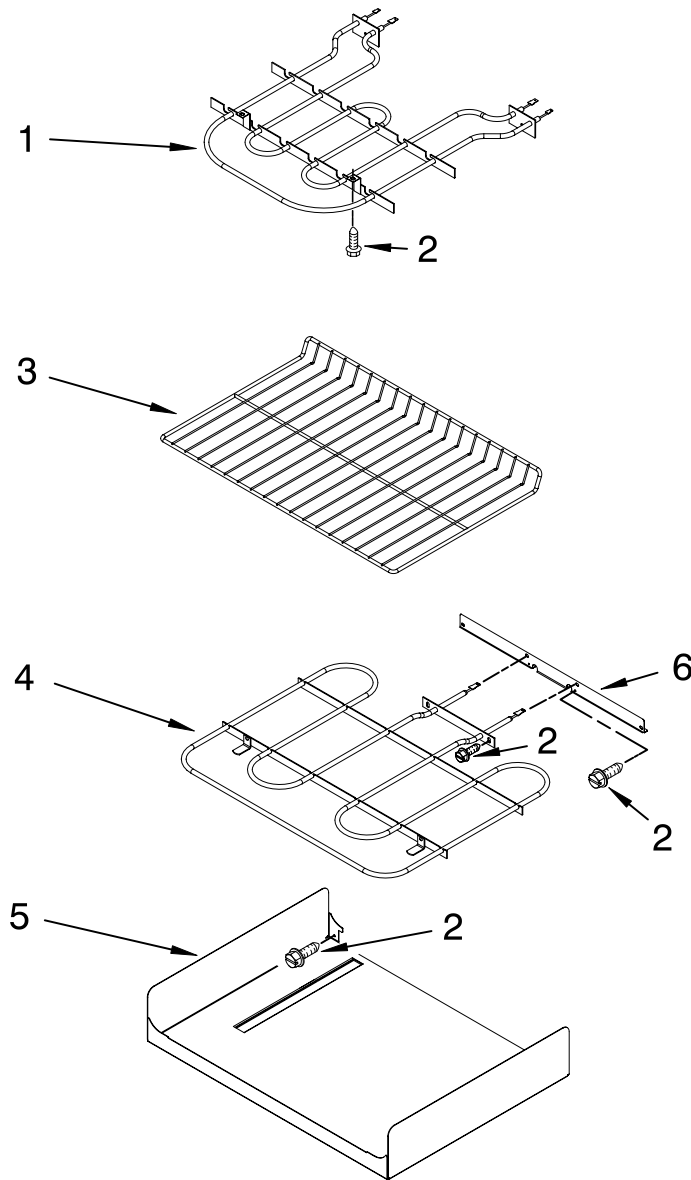

INTERNAL OVEN PARTS

For Models: KESK901SBL04, KESK901SWH04, KESK901SSS04
(Black) (White) (Stainless)

Illus. No.	Part No.	DESCRIPTION

1	9760774	Element, Broil
2	4449154	Screw
3	W10179152	Rack, Oven
4	9760768	Element, Bake
5	4455037	Tray, Hidden Bake
6	4450039	Cover, Bake Tray

FOR ORDERING INFORMATION REFER TO PARTS PRICE LIST