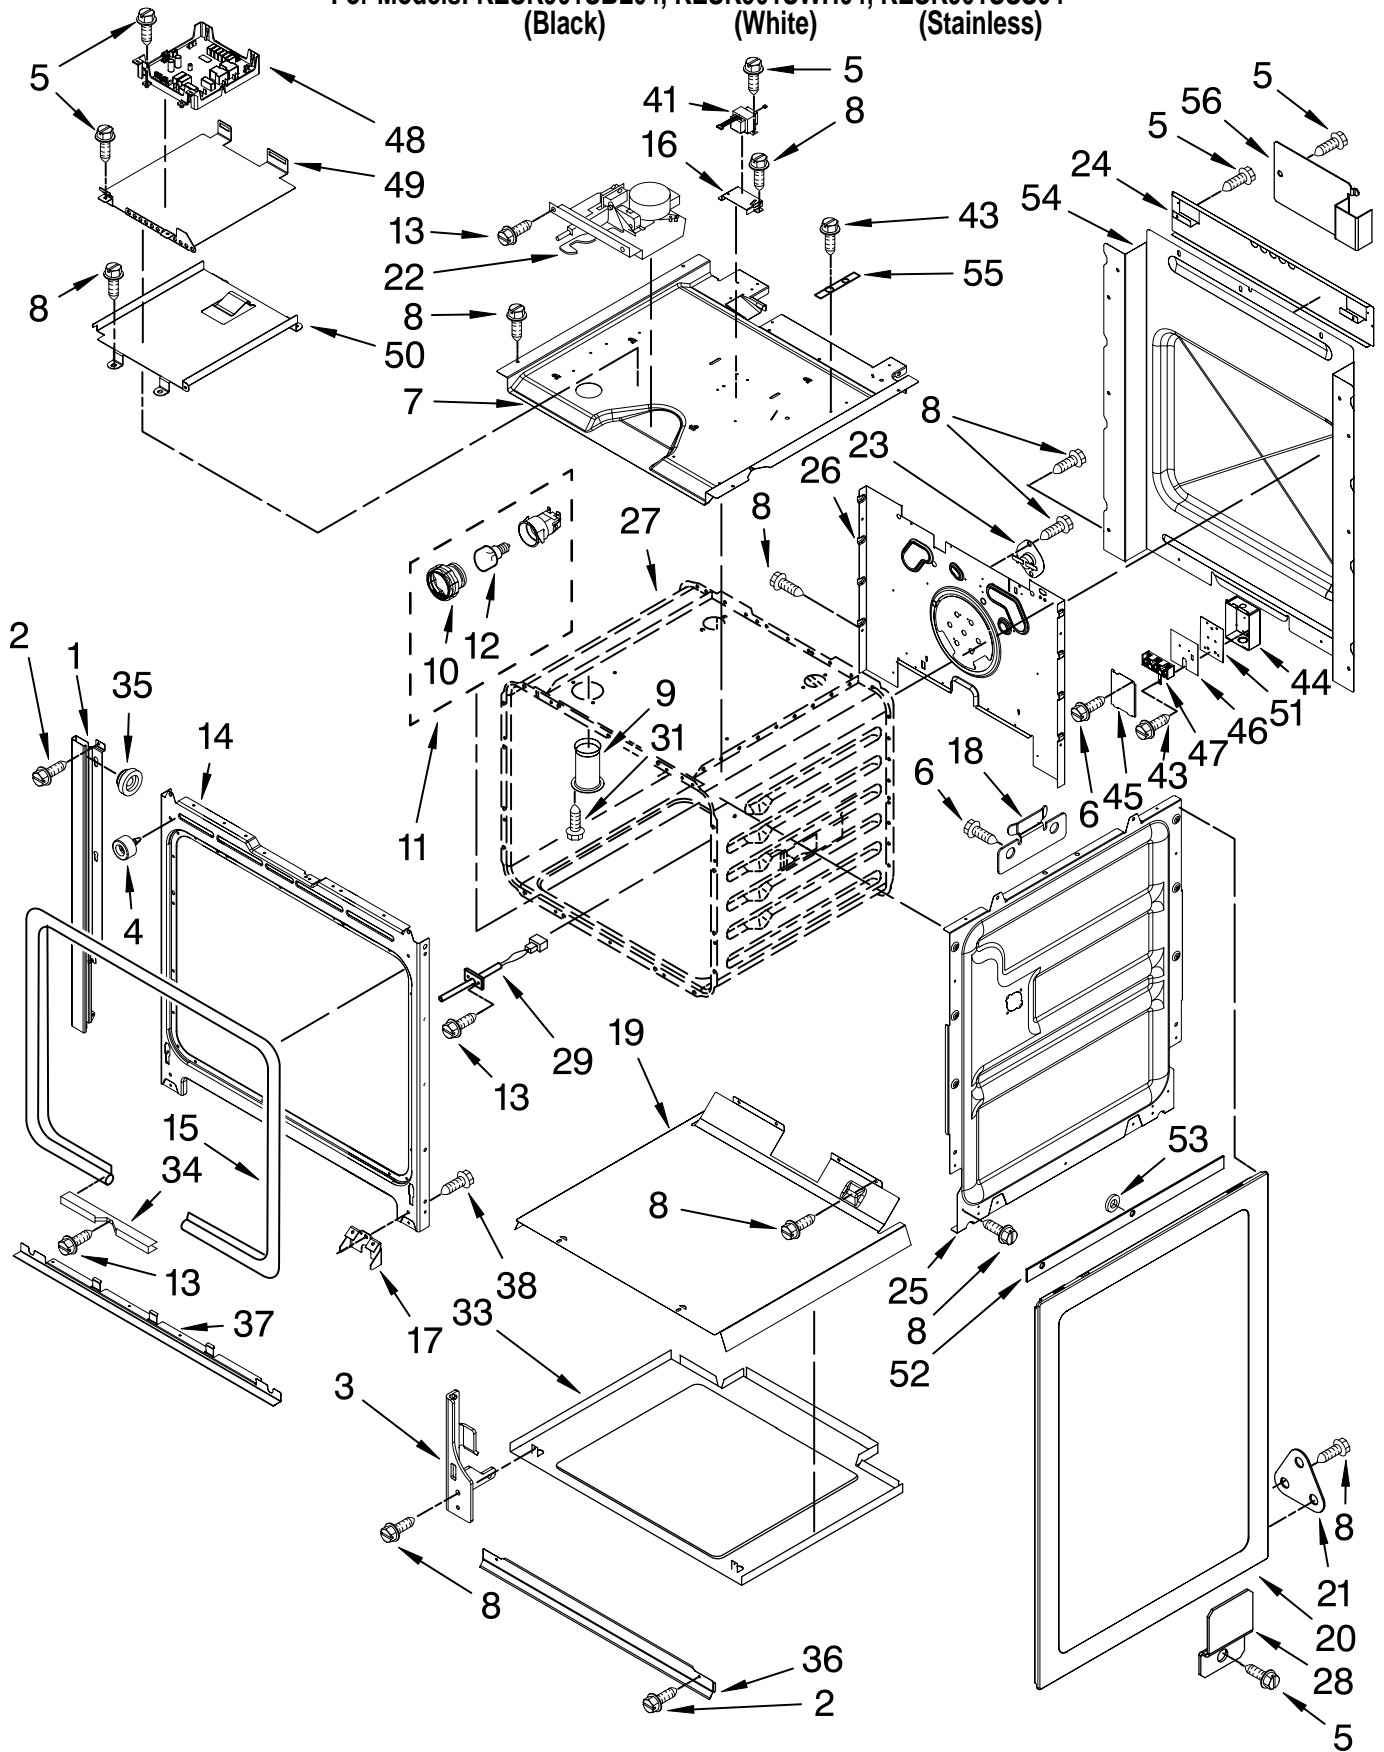

OVEN PARTS

For Models: KESK901SBL04, KESK901SWH04, KESK901SSS04
(Black) (White) (Stainless)

FOR ORDERING INFORMATION REFER TO PARTS PRICE LIST

OVEN PARTS

For Models: KESK901SBL04, KESK901SWH04, KESK901SSS04
(Black) (White) (Stainless)

Illus. No.	Part No.	DESCRIPTION	Illus. No.	Part No.	DESCRIPTION	Illus. No.	Part No.	DESCRIPTION
1		Trim, Side Right	18	9757685	Guide, Side Panel	43	3400080	Screw
	W10109540	Black	19	4451478	Support, Insulation	44	W10165135	Box, Terminal
	W10109570	White	20		Body, Side	45	9757405	Cover, Terminal Box
	W10140548	Stainless		9760723PB	Black/Stainless	46	9759721	Insulator, Terminal Box
		Left		9760723PW	White	47	9761958	Block, Terminal
	W10109490	Black	21	9757461	Bracket, Side Panel	48	W10181438	Appliance, Manager
	W10109520	White	22	9760888	Latch, Motorized	49	W10083460	Slide, GOC
	W10140547	Stainless	23	9759242	Thermostat	50	9756454	Bracket, Appliance Manager
2	3400832	Screw	24	9757811	Brace, Side Panel	51	9759884	Insulation
3		Hinge Receiver	25	4455641	Side, Chassis	52	9759722	Insulation, Body Side
	4455606	Right	26	9759761	Back, Chassis	53	9760481	Washer
	4455605	Left	27		Liner, Oven (Not Serviceable)	54	9758583	Cover, Back
4	W10105790	Bumper, Door (2)	28	9759890	Clip, Side Panel	55	9759885	Pad, Insulation(2)
5	3196537	Screw	29	W10131825	Sensor	56	9759945	Standoff, Rear
6	3196160	Screw	31	3196176	Screw			
7	8303099	Top Chassis	33	9759713	Base, Chassis			
8	4449809	Screw	34	4448933	Retainer, Gasket			
9	4452158	Tube, Vent	35	4448444	Grommet, Mounting Rail			
10	W10067870	Lens, Light (2)			Vent, Bottom Upper			
11	W10009930	Oven Light, Assembly (2)	36		Black			
12	4452166	Bulb, Light (2)		W10116899	White			
13	4449154	Screw		W10116897	White			
14	W10115831	Frame, Front		W10160347	Stainless			
15	W10074200	Gasket, Door	37		Vent, Bottom Lower			
16	9757829	Bracket, Transformer		W10104890	Black			
17	4452152	Bracket, Mounting		W10104910	White			
				W10140546	Stainless			
			38	4449743	Screw			
			41	W10111628	Transformer, Control			

**FOLLOWING PARTS
NOT ILLUSTRATED**

INSULATION

9756817 Insulation, Wrap
9756470 Insulation, Back