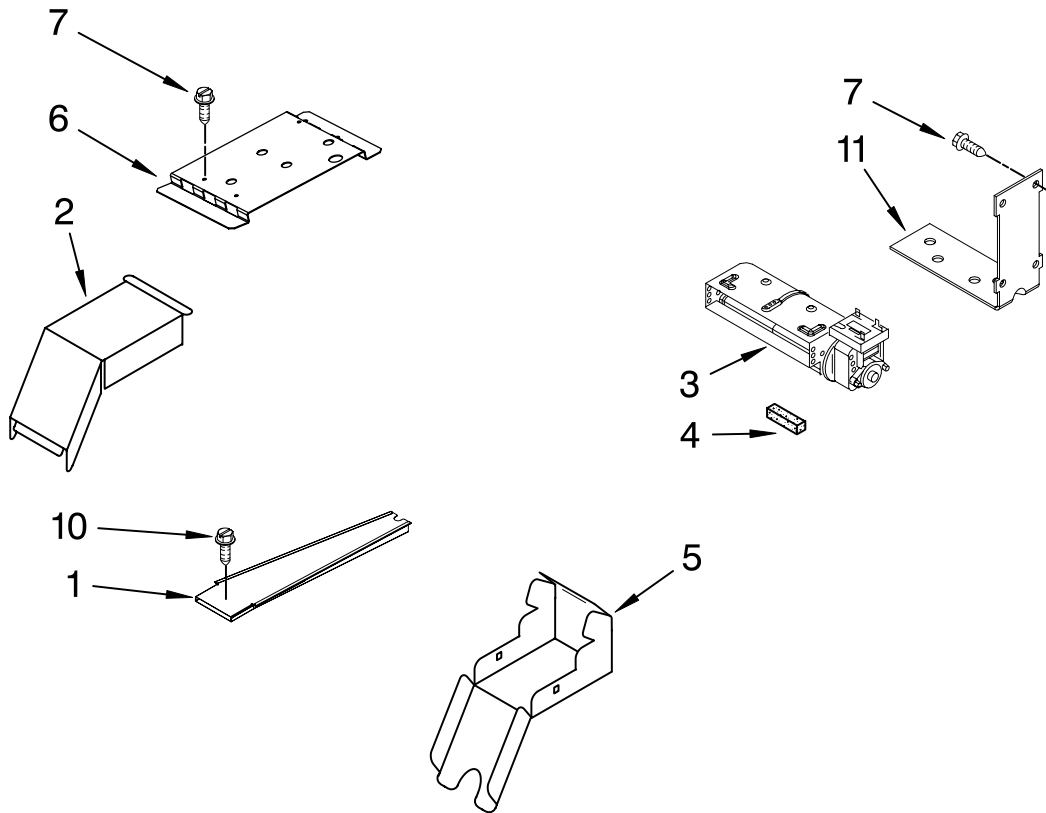

TOP VENTING PARTS

For Models: KESK901SBL04, KESK901SWH04, KESK901SSS04
(Black) (White) (Stainless)

Illus. No.	Part No.	DESCRIPTION
1	4451759	Vent, Exhaust
2	4455178	Elbow, Vent Top
3	9759320	Blower
4	4451758	Block, Foam
5	4455177	Elbow, Vent Bottom
6	W10143041	Bracket, Terminal Box
7	4449809	Screw (2)
10	4449040	Screw
11	4455352	Bracket, Blower

FOR ORDERING INFORMATION REFER TO PARTS PRICE LIST