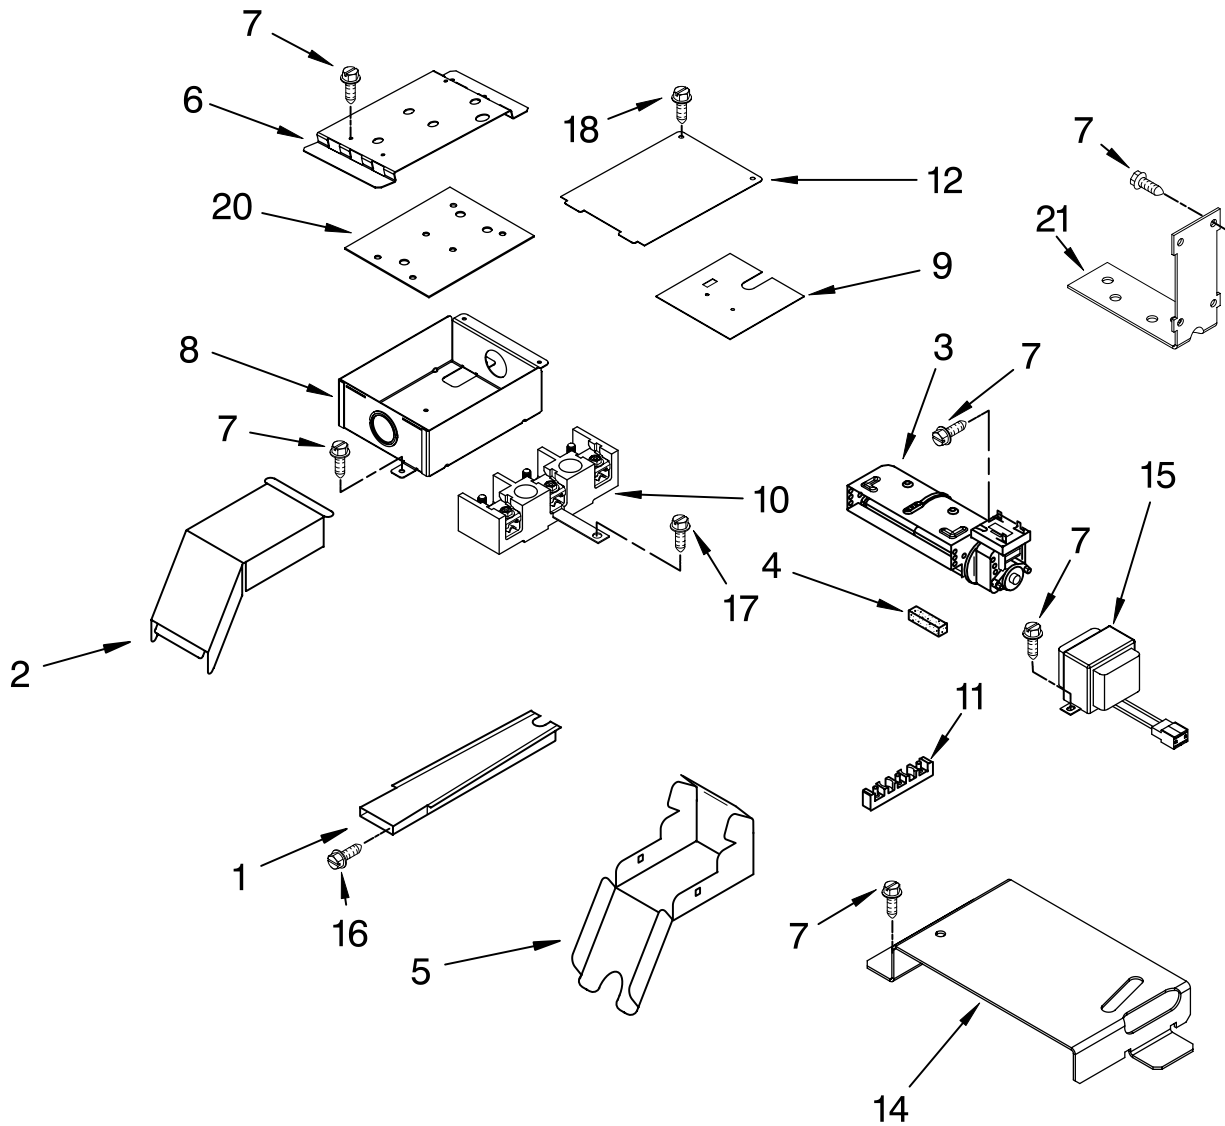

TOP VENTING PARTS

For Models: KESS907SBL00, KESS907SWW00, KESS907SBB00, KESS907SSS00
(Black) (Pure White) (Pure Biscuit) (S.Steel)

Illus. No.	Part No.	DESCRIPTION	Illus. No.	Part No.	DESCRIPTION	Illus. No.	Part No.	DESCRIPTION
1	4451759	Vent, Exhaust	7	4449809	Screw	14	9757829	Bracket, Transfrm
2	4455178	Elbow, Vent Top	8	9757404	Box, Terminal	15	9760212	Transformer
3	9759320	Blower	9	9759721	Insulator, Term Box	16	4449040	Screw
	4451758	45mm	10	9761958	Block, Terminal	17	3400080	Screw
4	4451757	Block, Foam	11	4449868	Block, Terminal	18	3196160	Screw
5	4455177	Elbow, Vent Bottom	12	9757405	Cover, Term Box	20	9759884	Insulation
6	9759938	Bracket, Term.Box				21	4455352	Bracket, Blower

FOR ORDERING INFORMATION REFER TO PARTS PRICE LIST