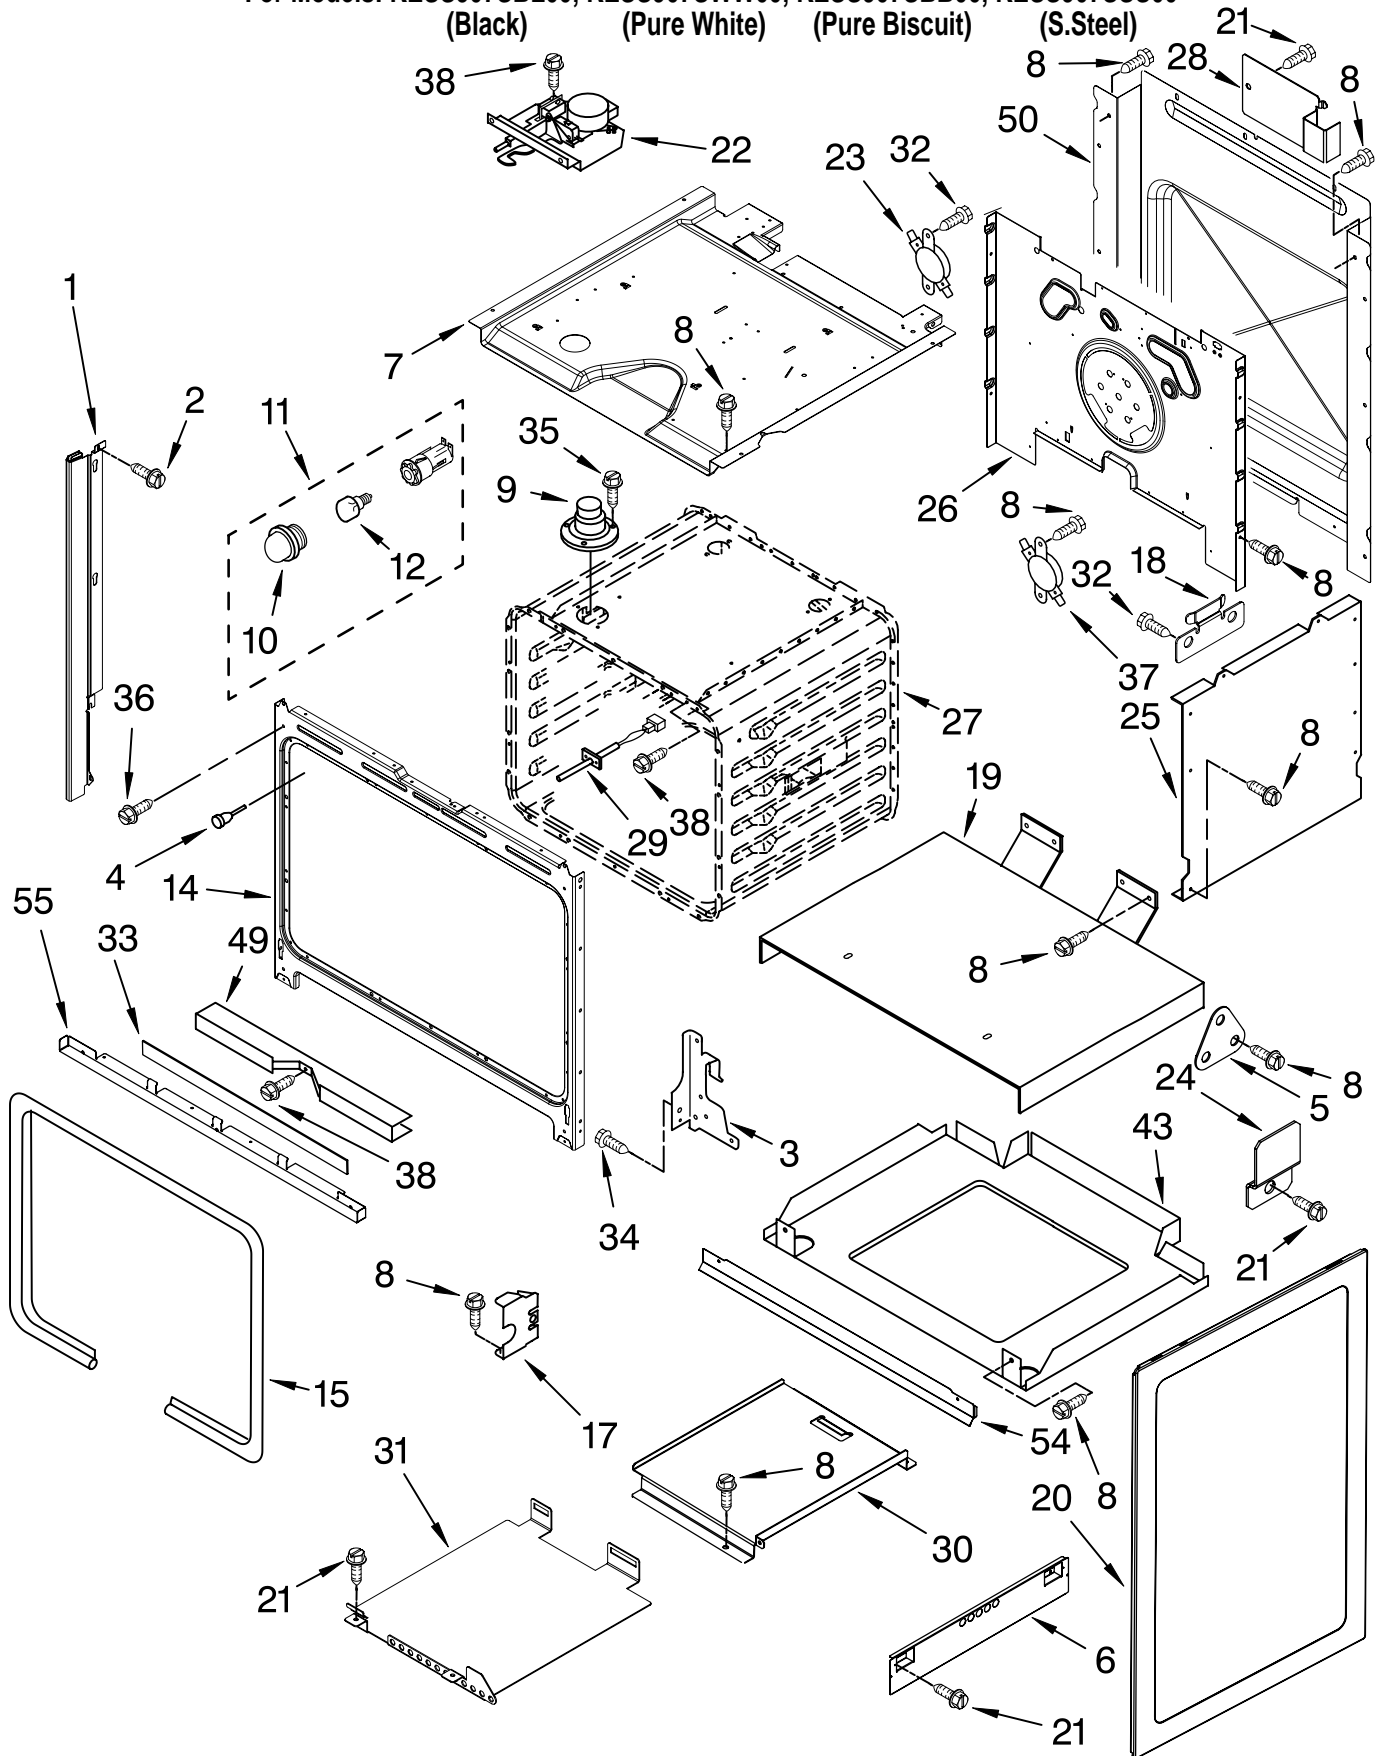

OVEN PARTS

For Models: KESS907SBL00, KESS907SWW00, KESS907SBB00, KESS907SSS00
(Black) (Pure White) (Pure Biscuit) (S.Steel)

FOR ORDERING INFORMATION REFER TO PARTS PRICE LIST

OVEN PARTS

For Models: KESS907SBL00, KESS907SWW00, KESS907SBB00, KESS907SSS00
(Black) (Pure White) (Pure Biscuit) (S.Steel)

Illus. No.	Part No.	DESCRIPTION	Illus. No.	Part No.	DESCRIPTION	Illus. No.	Part No.	DESCRIPTION
1		Trim, Side (Right Hand)	19	4451478	Support, Insulation Body, Side	36	4449040	Screw
	9761572WH	White	20			37	9759242	Thermostat (TOD) Manager, 130c (Temp.) SPST
	9761572BT	Biscuit		9760723PB	Black			
	9761572BL	Black		9760723PC	Biscuit			
	9761572SS	S.Steel		9760723PW	White	38	4449154	Screw
		(Left Hand)	21	3196537	Screw	43	9759713	Base, Chassis
	9761571WH	White	22	9760888	Latch, Motorized	49	4448933	Retainer, Gasket
	9761571BT	Biscuit	23	341196	Thermostat SPST (205)	50	9758583	Cover, Back
	9761571BL	Black				54		Vent, Bottom Upper
	9761571SS	S.Steel	24	9759890	Clip, Side Panel		9756481WH	White
2	3400832	Screw	25	4455641	Side, Chassis (R.H. & L.H.)		9756481BT	Biscuit
3		Hinge Receiver	26	9759761	Back, Chassis		9756481BL	Black
	4455605	Left Hand	27		Liner, Oven (Not serviceable)	55	9756481SS	S.Steel
	4455606	Right Hand						Trim, Btm Vent
4	9760749	Bumper, Door	28	9759945	Cover, Rear Standoff		9756485WH	White
5	9757461	Bracket, Side Panel					9756485BT	Biscuit
6	9757811	Brace, Side Panel	29	4455636	Sensor		9756485BL	Black
7	8303099	Top Chassis	30	9756454	Bracket, GOC		9756485SS	S.Steel
8	4449809	Screw	31	W10083460	Slide, GOC	FOLLOWING PARTS NOT ILLUSTRATED		
9	4452158	Tube, Vent	32	3196160	Screw	INSULATION		
10	w10067870	Lens, Light	33	9757717	Insulation, Bottom Vent			
11	w10009930	Oven Light Assy	34	4449743	Screw		9756817	Insulation, Wrap
12	4452166	Bulb, Light	35	3196176	Screw		9756470	Insulation, Back
14	9760756	Frame, Front						
15	W10074200	Gasket, Door						
17	4452152	Bracket, Mounting						
18	9757685	Guide, Side Pnl (2)						

FOR ORDERING INFORMATION REFER TO PARTS PRICE LIST