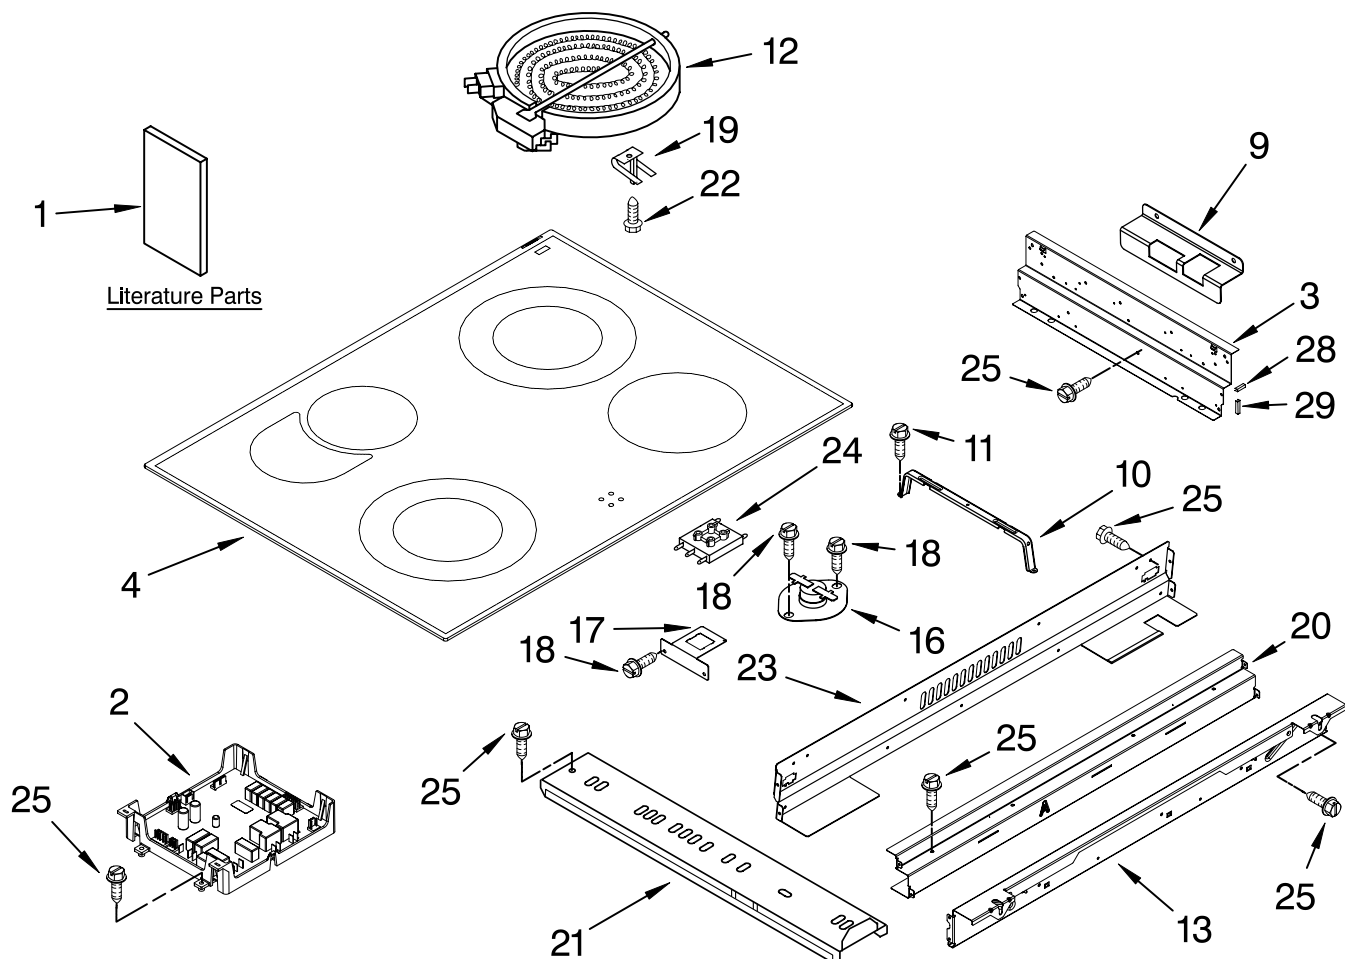

KitchenAid® COOKTOP PARTS

For Models: KESS907SBL00, KESS907SWW00, KESS907SBB00, KESS907SSS00
 (Black) (Pure White) (Pure Biscuit) (S.Steel)

30" Built-In
 ELECTRIC OVEN

Illus. No.	Part No.	DESCRIPTION	Illus. No.	Part No.	DESCRIPTION	Illus. No.	Part No.	DESCRIPTION
1		Literature Parts	9		Support	18	3196160	Screw (2)
	9763461	Installation Instructions		9757686	L.Hand	19	9759094	Spring, Locator
	9763458	Use & Care Guide		9757687	R.Hand	20	9761768	Bracket, Rear Sprt
	9762786	Tech Sheet	10	9756821	Support, Wiring	21		Rail, Element (2)
	9757680	Anti-Tip Instruct.	11	4449809	Screw (2)		9763517	Side (3)
	3191638	Safe Cooking Tips	12		Element, Surface		9757825	Center (1)
	9759133	Safe Cooking Tips (French)		8203525	1800/1000W	22	246119	Screw
	9763467	Guide, Easy Set		8523696	1800W RR	23	9761724	Cover, Cktp Rear
2	9761801	Central, Appliance		4453909	2500/1200W (2)	24	8523739	Indicator Lamp, Hot Surface
3	9761422	Bracket, Mounting	13	9761423	Bracket, Front Support	25	3196537	Screw
4		Cooktop	16	9759944	Thrmstat, 60c SPST	28	W10050270	Grommet (19mm)
	9762789BB	Biscuit	17	9758799	Bracket, Ind. Lamp	29	W10050280	Grommet (38mm)
	9762789WW	White						
	9762789BL	Black						