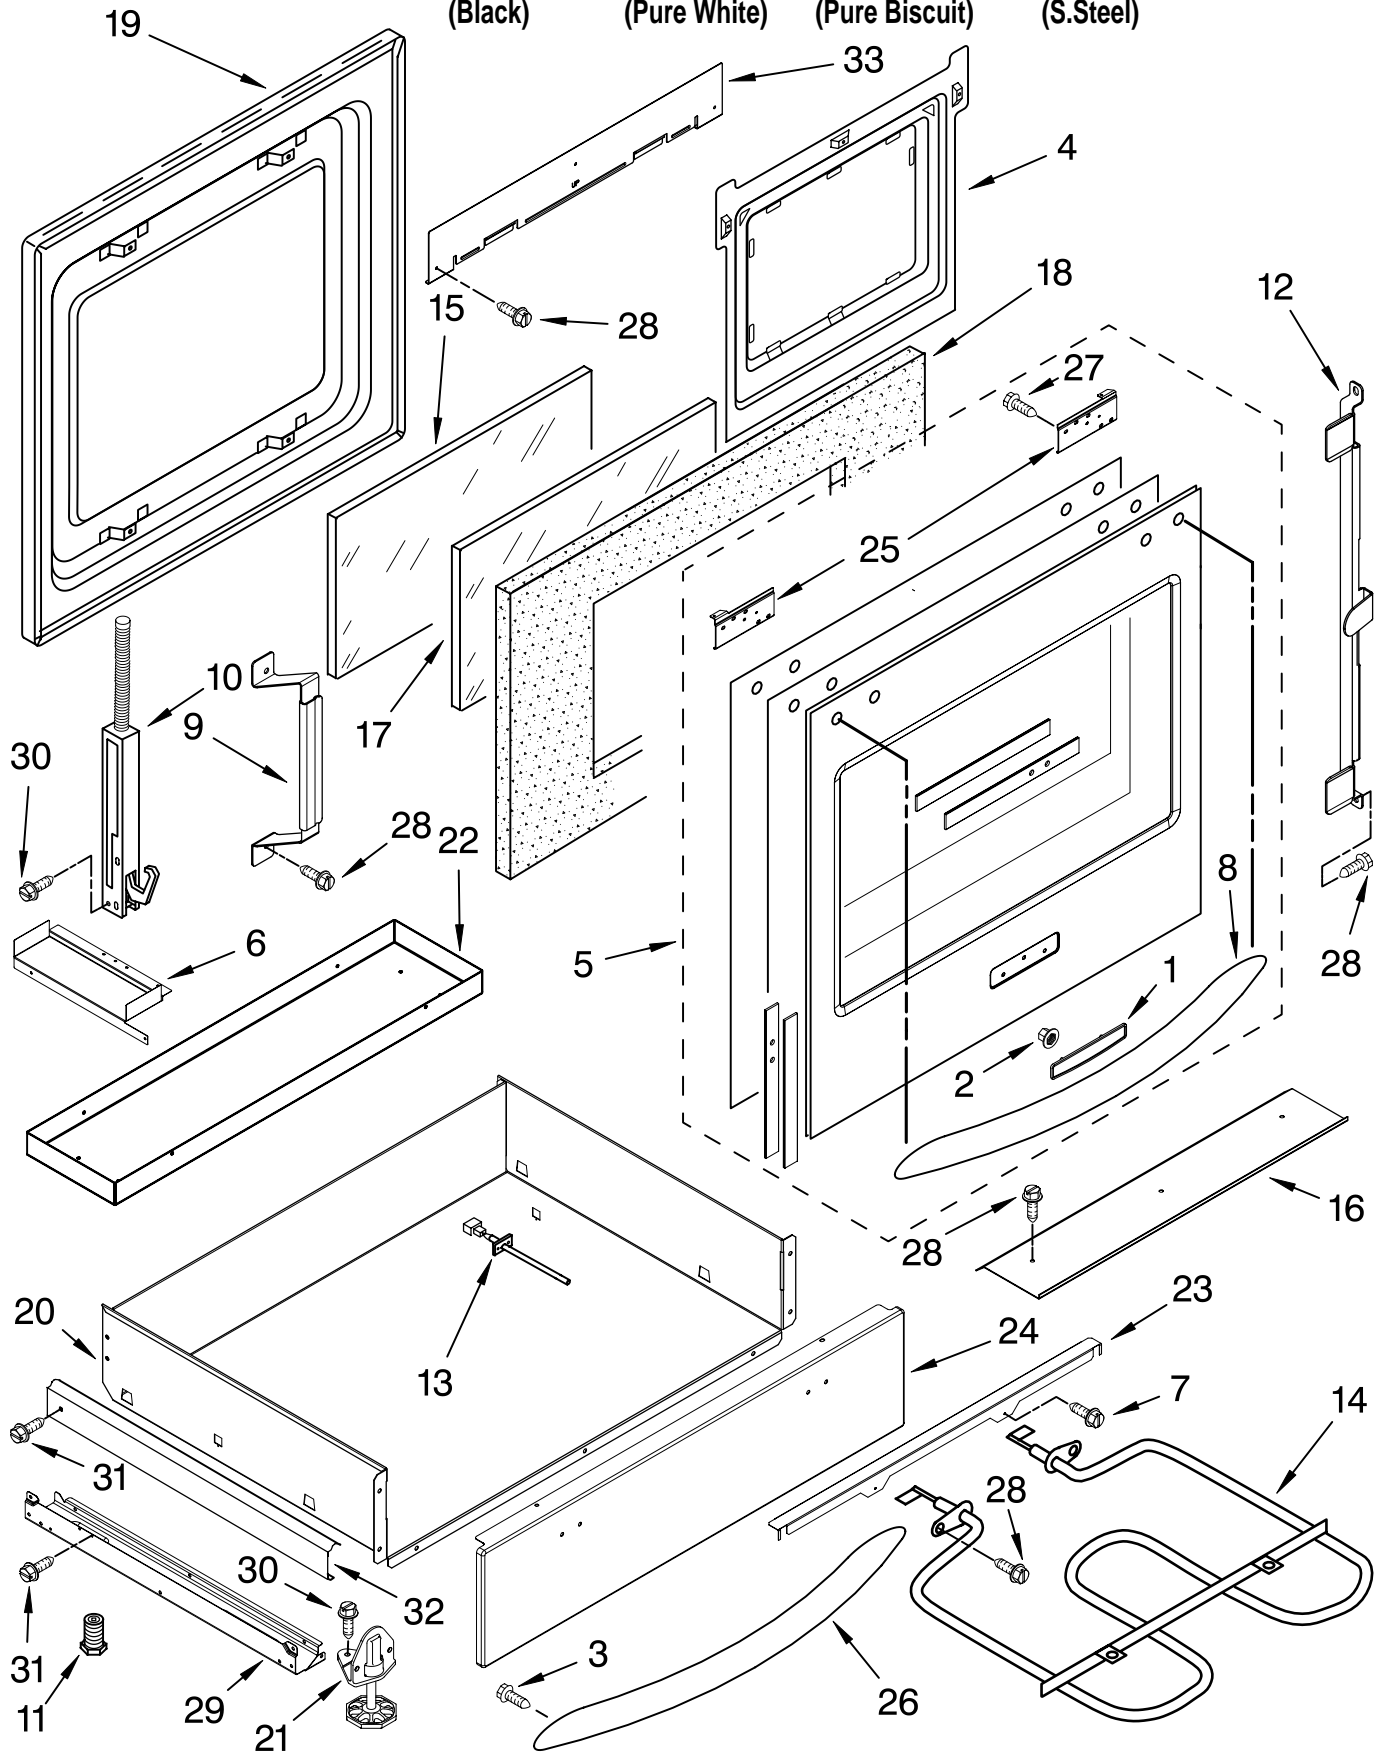

OVEN PARTS

For Models: KESS907SBL00, KESS907SWW00, KESS907SBB00, KESS907SSS00
(Black) (Pure White) (Pure Biscuit) (S.Steel)

Illus. No.	Part No.	DESCRIPTION	Illus. No.	Part No.	DESCRIPTION	Illus. No.	Part No.	DESCRIPTION
1		Trim, Side (Right Hand)	19	4451478	Support, Insulation Body, Side	36	4449040	Screw
	9761572WH	White	20			37	9759242	Thermostat (TOD) Manager, 130c (Temp.) SPST
	9761572BT	Biscuit		9760723PB	Black			
	9761572BL	Black		9760723PC	Biscuit			
	9761572SS	S.Steel		9760723PW	White	38	4449154	Screw
		(Left Hand)	21	3196537	Screw	43	9759713	Base, Chassis
	9761571WH	White	22	9760888	Latch, Motorized	49	4448933	Retainer, Gasket
	9761571BT	Biscuit	23	341196	Thermostat SPST (205)	50	9758583	Cover, Back
	9761571BL	Black				54		Vent, Bottom Upper
	9761571SS	S.Steel	24	9759890	Clip, Side Panel		9756481WH	White
2	3400832	Screw	25	4455641	Side, Chassis (R.H. & L.H.)		9756481BT	Biscuit
3		Hinge Receiver	26	9759761	Back, Chassis		9756481BL	Black
	4455605	Left Hand	27		Liner, Oven (Not serviceable)	55	9756481SS	S.Steel
	4455606	Right Hand						Trim, Btm Vent
4	9760749	Bumper, Door	28	9759945	Cover, Rear Standoff		9756485WH	White
5	9757461	Bracket, Side Panel					9756485BT	Biscuit
6	9757811	Brace, Side Panel	29	4455636	Sensor		9756485BL	Black
7	8303099	Top Chassis	30	9756454	Bracket, GOC		9756485SS	S.Steel
8	4449809	Screw	31	W10083460	Slide, GOC	FOLLOWING PARTS NOT ILLUSTRATED		
9	4452158	Tube, Vent	32	3196160	Screw	INSULATION		
10	w10067870	Lens, Light	33	9757717	Insulation, Bottom Vent			
11	w10009930	Oven Light Assy	34	4449743	Screw		9756817	Insulation, Wrap
12	4452166	Bulb, Light	35	3196176	Screw		9756470	Insulation, Back
14	9760756	Frame, Front						
15	W10074200	Gasket, Door						
17	4452152	Bracket, Mounting						
18	9757685	Guide, Side Pnl (2)						

FOR ORDERING INFORMATION REFER TO PARTS PRICE LIST

DOOR AND DRAWER PARTS

For Models: KESS907SBL00, KESS907SWW00, KESS907SBB00, KESS907SSS00
(Black) (Pure White) (Pure Biscuit) (S.Steel)

FOR ORDERING INFORMATION REFER TO PARTS PRICE LIST