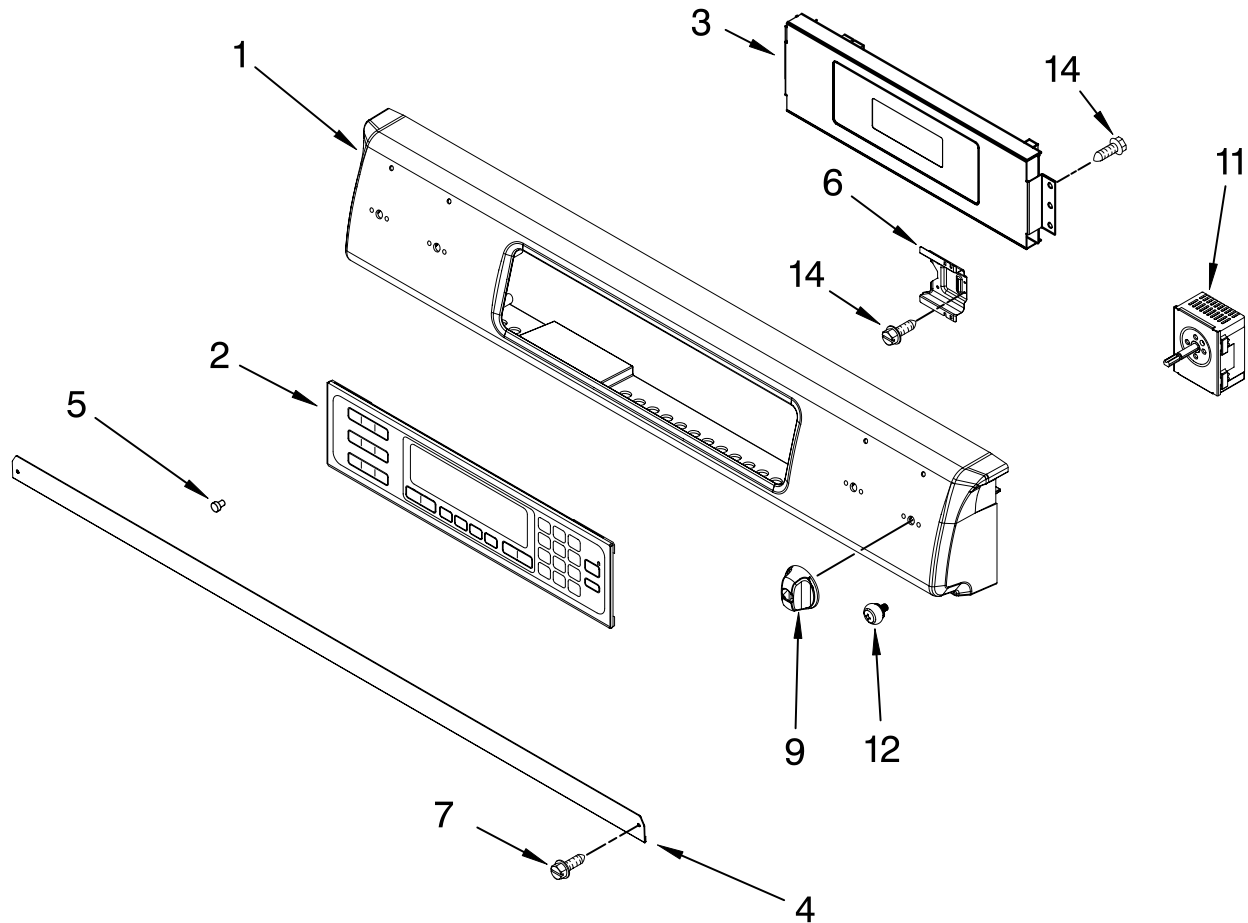

CONTROL PANEL PARTS

For Models: KESS907SBL00, KESS907SWW00, KESS907SBB00, KESS907SSS00
(Black) (Pure White) (Pure Biscuit) (S.Steel)

Illus. No.	Part No.	DESCRIPTION	Illus. No.	Part No.	DESCRIPTION	Illus. No.	Part No.	DESCRIPTION
1	9761550WH	Control Panel White	9		Knob (RF)	11		Switch, Infinite
	9761550BT	Biscuit		9761780WH	White		9763761	RF
	9761550BL	Black		9761780BT	Biscuit		9763762	LF,RR,LR
	9761550NP	Nickel Plated		9761780BL	Black	12	9757778	Bushing
2	9761566	Switch, Membrane (Touchsensor Glas)		9761780NP	Nickel Plated (LF,RR,LR)	14	3196537	Screw
3	9761799	Control, Interface		9762764WH	White			
4	9763485	Shield, Console		9762764BT	Biscuit			
5	3196068	Lens, Ind. (2)		9762764BL	Black			
6	9761745	Brkt, Touchsensor		9762764NP	Nickel Plated			
7	3196160	Screw						

FOR ORDERING INFORMATION REFER TO PARTS PRICE LIST