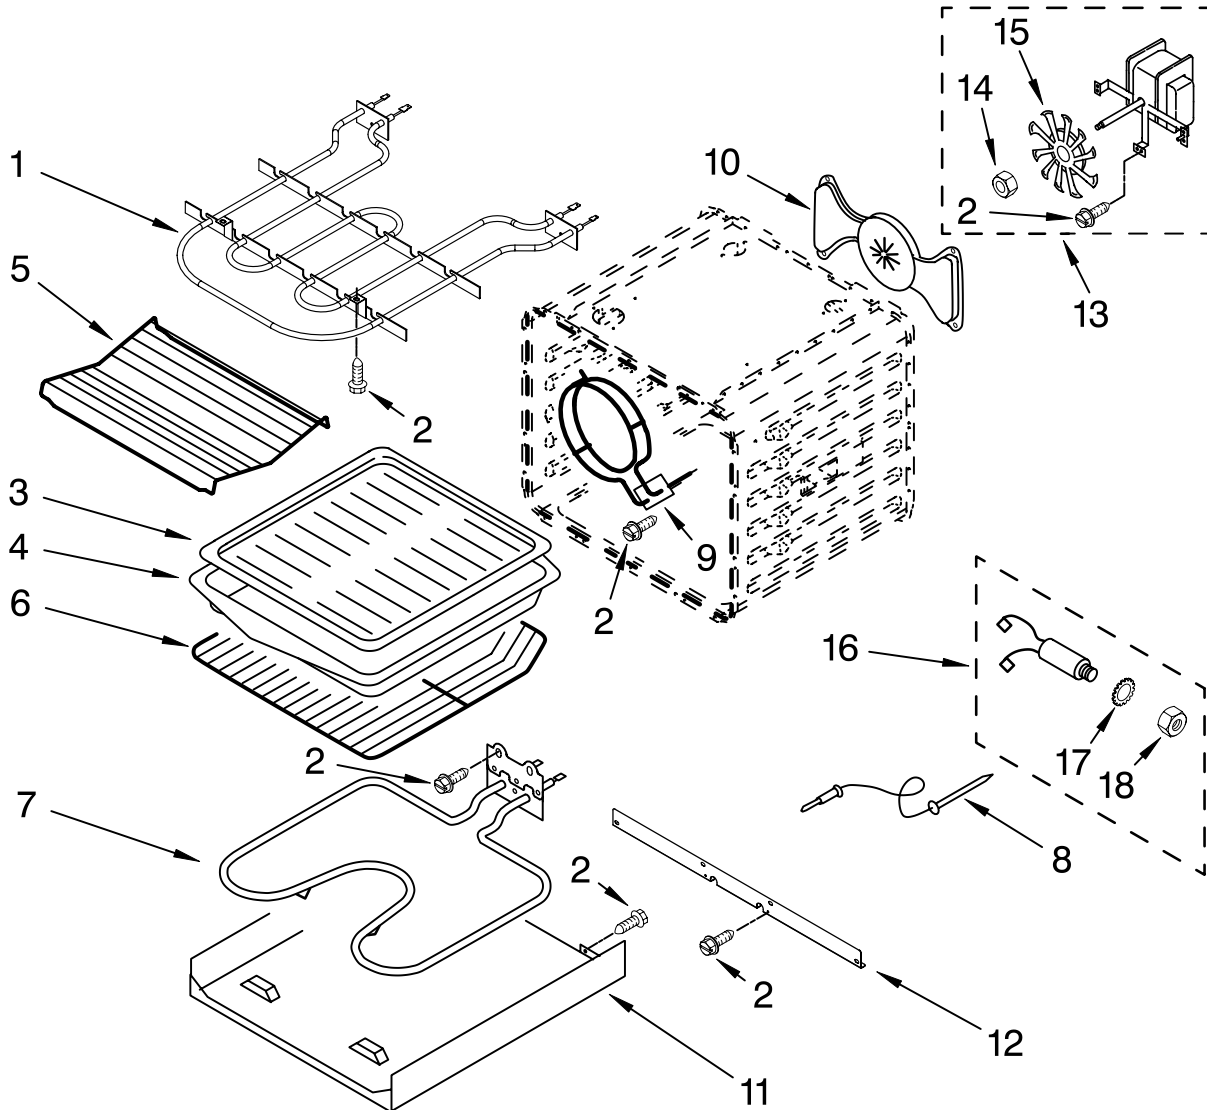

INTERNAL OVEN PARTS

For Models: KESS907SBL00, KESS907SWW00, KESS907SBB00, KESS907SSS00
(Black) (Pure White) (Pure Biscuit) (S.Steel)

Illus. No.	Part No.	DESCRIPTION

1	8301514	Element, Broil
2	4449154	Screw
3	4457277	Grill, Broiler
4	4457276	Pan, Broiler
5	3181534	Rack, Roasting
6	4448717	Rack, Oven
7	4452155	Element, Bake
8	9755542	Probe, Meat
9	4452157	Element, Convect.
10	9756690	Cover, Fan
11	4455037	Tray, Hidden Bake
12	4450039	Cover, Bake Tray
13	4451583	Motor, Convection
14	4452227	Nut
15	4452226	Blade, Fan
16	9755543	Jack, Meat Probe
17	9755547	Lock Washer
18	9755546	Hex Nut

FOR ORDERING INFORMATION REFER TO PARTS PRICE LIST