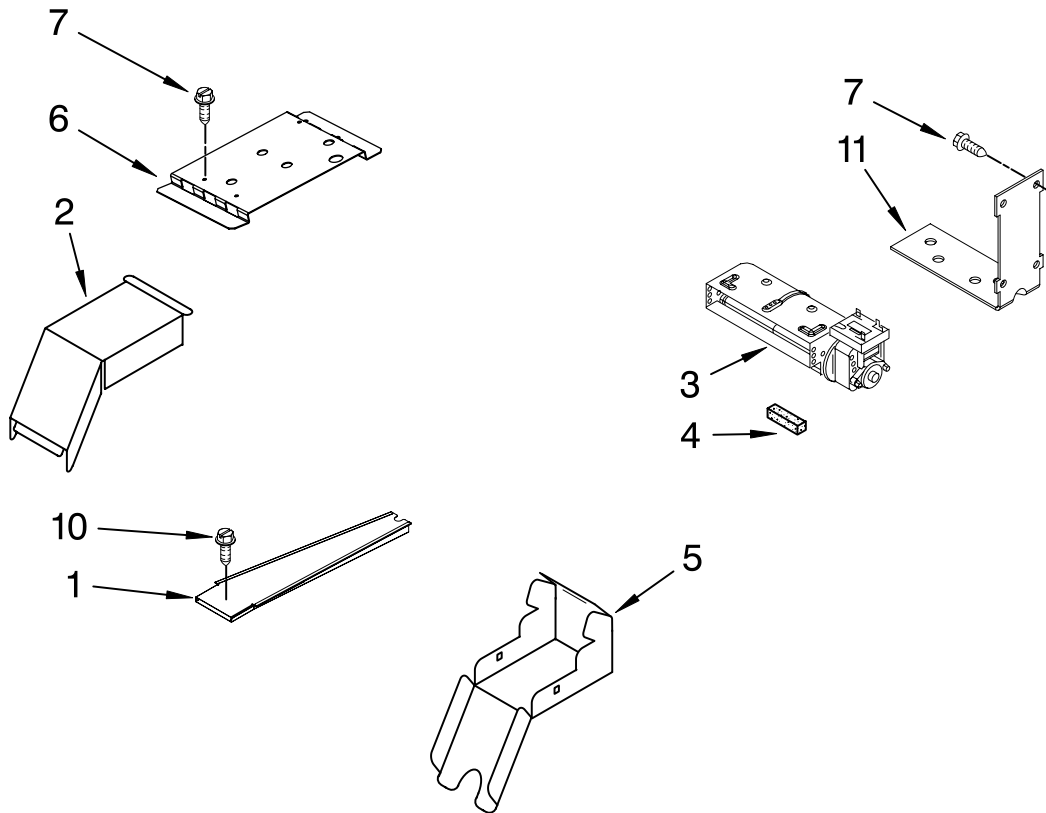

TOP VENTING PARTS

For Models: KESK901SBL02, KESK901SWH02, KESK901SSS02
(Black) (White) (Stainless)

Illus. No.	Part No.	DESCRIPTION
1	4451759	Vent, Exhaust
2	4455178	Elbow, Vent Top
3	9759320	Blower
4	4451758	Block, Foam
5	4455177	Elbow, Vent Bottom
6	W10143041	Bracket, Terminal Box
7	4449809	Screw (2)
10	4449040	Screw
11	4455352	Bracket, Blower

FOR ORDERING INFORMATION REFER TO PARTS PRICE LIST