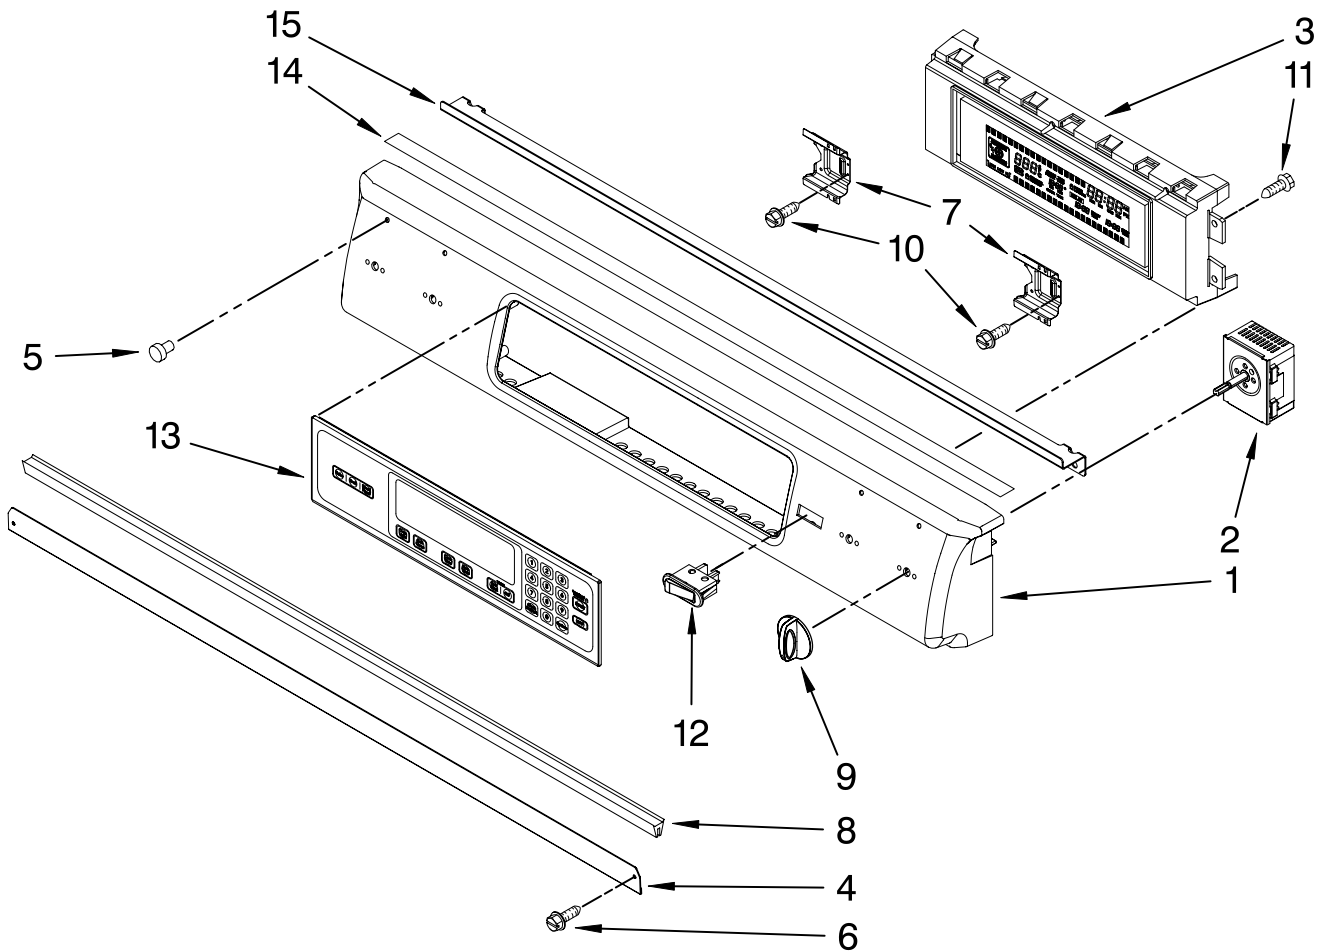

CONTROL PANEL PARTS

For Models: KESK901SBL02, KESK901SWH02, KESK901SSS02
(Black) (White) (Stainless)

Illus. No.	Part No.	DESCRIPTION
1	W10117046	Control Panel Black
	W10117047	White
	W10156275	Stainless
2		Switch, Infinite
	4454539	LR
	4454540	RF
	4454541	RR
	4456027	LF
3	W10181442	Control, Electric
4	W10105370	Shield, Console Vent
5	3196068	Lens, Indicator (2)
	3196160	Screw

Illus. No.	Part No.	DESCRIPTION
7	9761745	Bracket, Thermostat (2)
8	W10116195	Gasket, Vent Shield
9		Knob RF
	W10130380	Black
	W10130381	White
	W10156263	Stainless LR,LF,RR
	W10130377	Black
	W10130378	White
	W10156264	Stainless

Illus. No.	Part No.	DESCRIPTION
10	3196537	Screw
11	9780271	Screw
12		Switch, Simmer
	W10163899	Black & Stainless
	W10163901	White
13	9761565	Membrane, Switch
14	W10110246	Gasket, Console
15	W10117524	Bracket, Gasket

FOR ORDERING INFORMATION REFER TO PARTS PRICE LIST