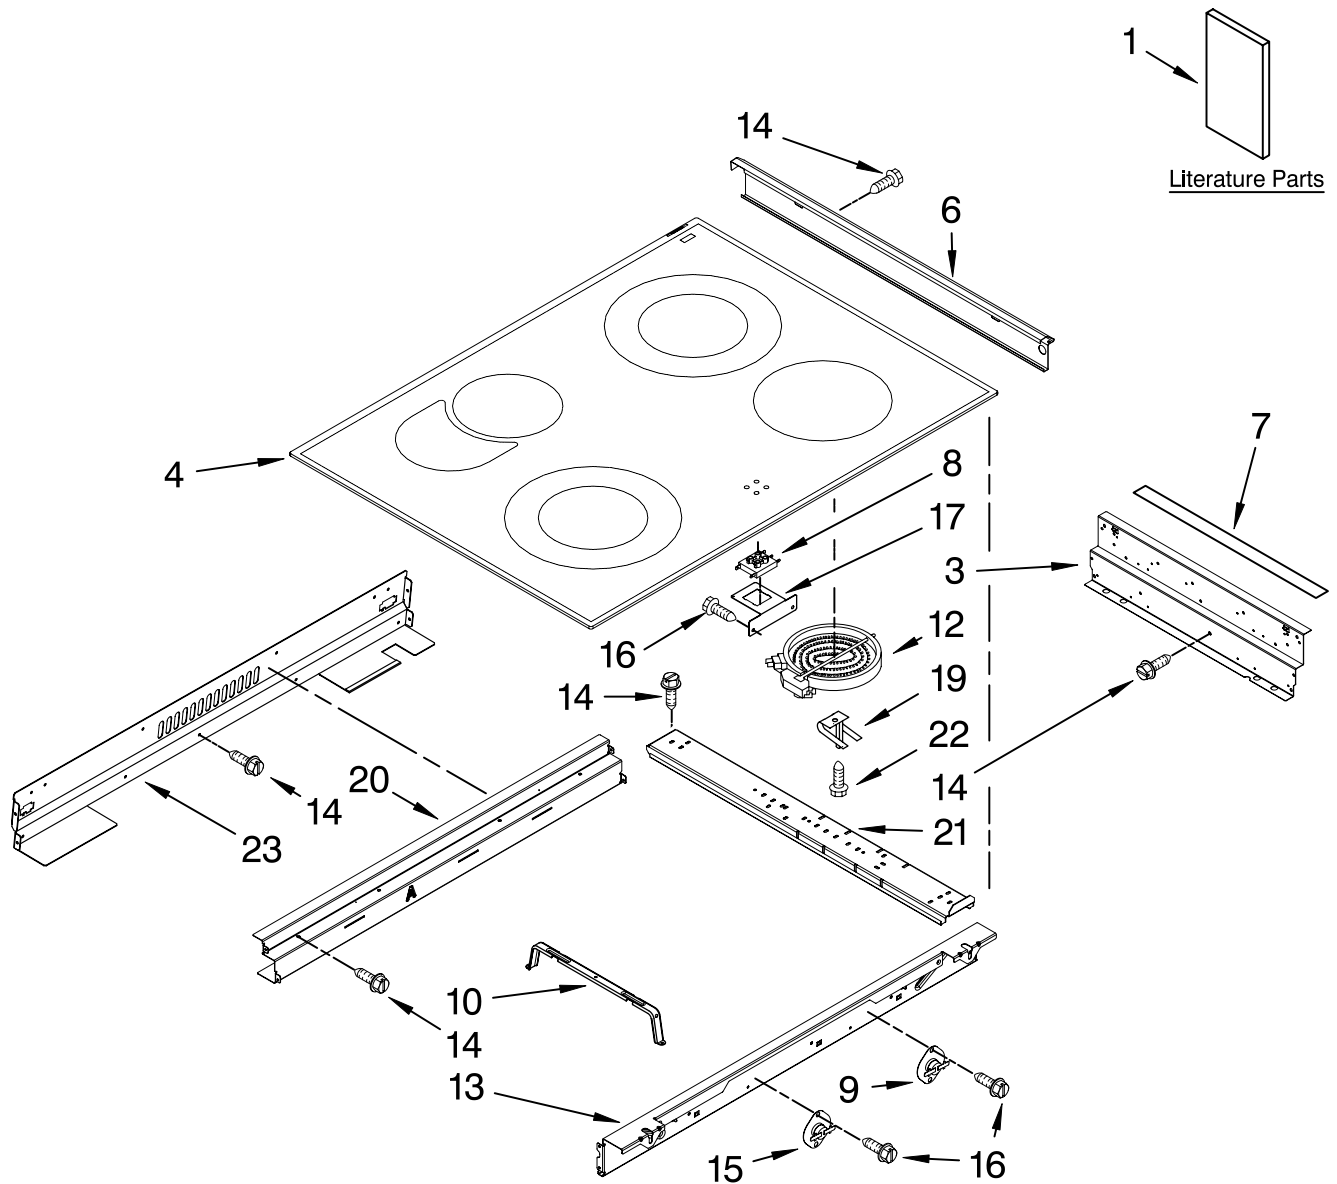

KitchenAid®

COOKTOP PARTS

For Models: KESK901SBL02, KESK901SWH02, KESK901SSS02
(Black) (White) (Stainless)

30" SLIDE-IN
ELECTRIC OVEN
THERMAL OVEN

FOR ORDERING INFORMATION REFER TO PARTS PRICE LIST

COOKTOP PARTS

For Models: KESK901SBL02, KESK901SWH02, KESK901SSS02
 (Black) (White) (Stainless)

Illus. No.	Part No.	DESCRIPTION
1		Literature Parts
	W10118260	Installation Instructions
	W10162196	Use & Care Guide
	W10112130	Tech Sheet
	9763467	Easy Set Guide
	9757680	Anti-Tip Instructions
		Safe Cooking Tips
	9762761	English
	W10065852	French
3	9761422	Frame, Cooktop Side
4		Cooktop
	W10109850	Black/Stainless
	W10109860	White
6		Trim, Cooktop Right
	W10110687	Black
	W10110685	White
	W10140550	Stainless
		Left
	W10110682	Black
	W10110680	White
	W10140549	Stainless
7	W10076030	Gasket (2)
8	8523739	Light, Indicator
9	9759944	Thermostat
10	9756821	Support, Wiring
12		Element, Surface
	8523697	LR
	8523696	RF
	8523694	RR
	4453909	LF
13	9761423	Frame, Cooktop Front
14	3196537	Screw
15	341196	Thermostat
16	3196160	Screw
17	9758799	Bracket, Indicator Lamp
19	9759094	Spring, Locator
20	9761768	Frame, Cooktop Rear
21	9763517	Rail, Element (3)
22	246119	Screw
23	9761724	Cover, Cooktop Rear