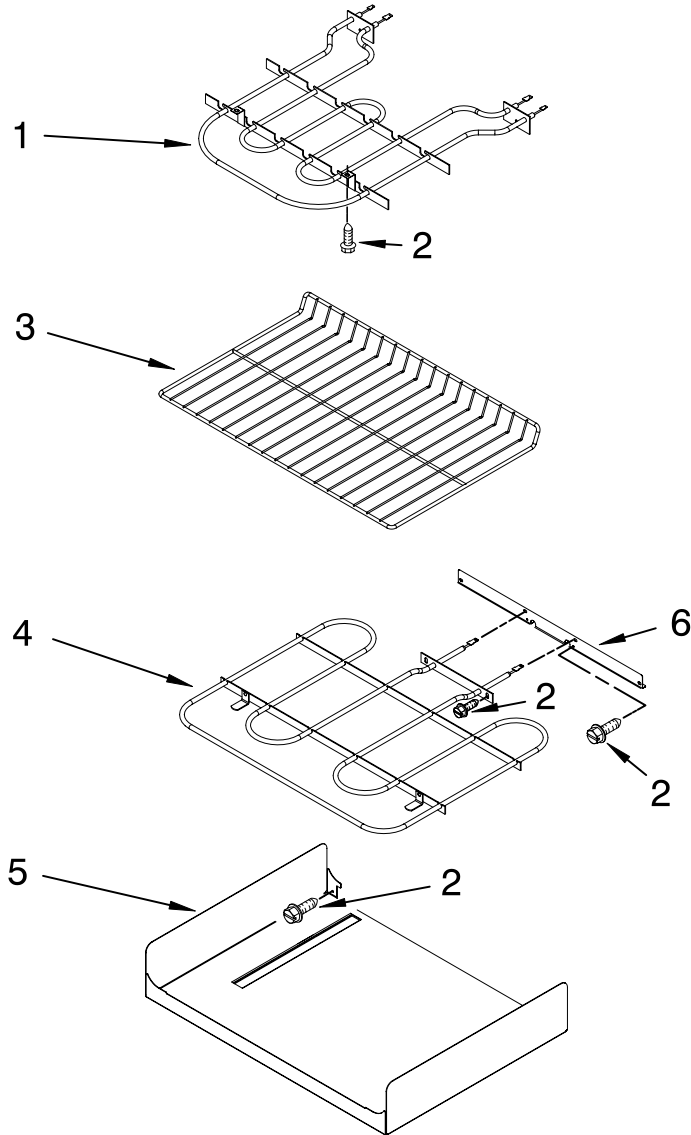

INTERNAL OVEN PARTS

For Models: KESK901SBL02, KESK901SWH02, KESK901SSS02
(Black) (White) (Stainless)

Illus. No.	Part No.	DESCRIPTION
1	9760774	Element, Broil
2	4449154	Screw
3	4448717	Rack, Oven
4	9760768	Element, Bake
5	4455037	Tray, Hidden Bake
6	4450039	Cover, Bake Tray

FOR ORDERING INFORMATION REFER TO PARTS PRICE LIST