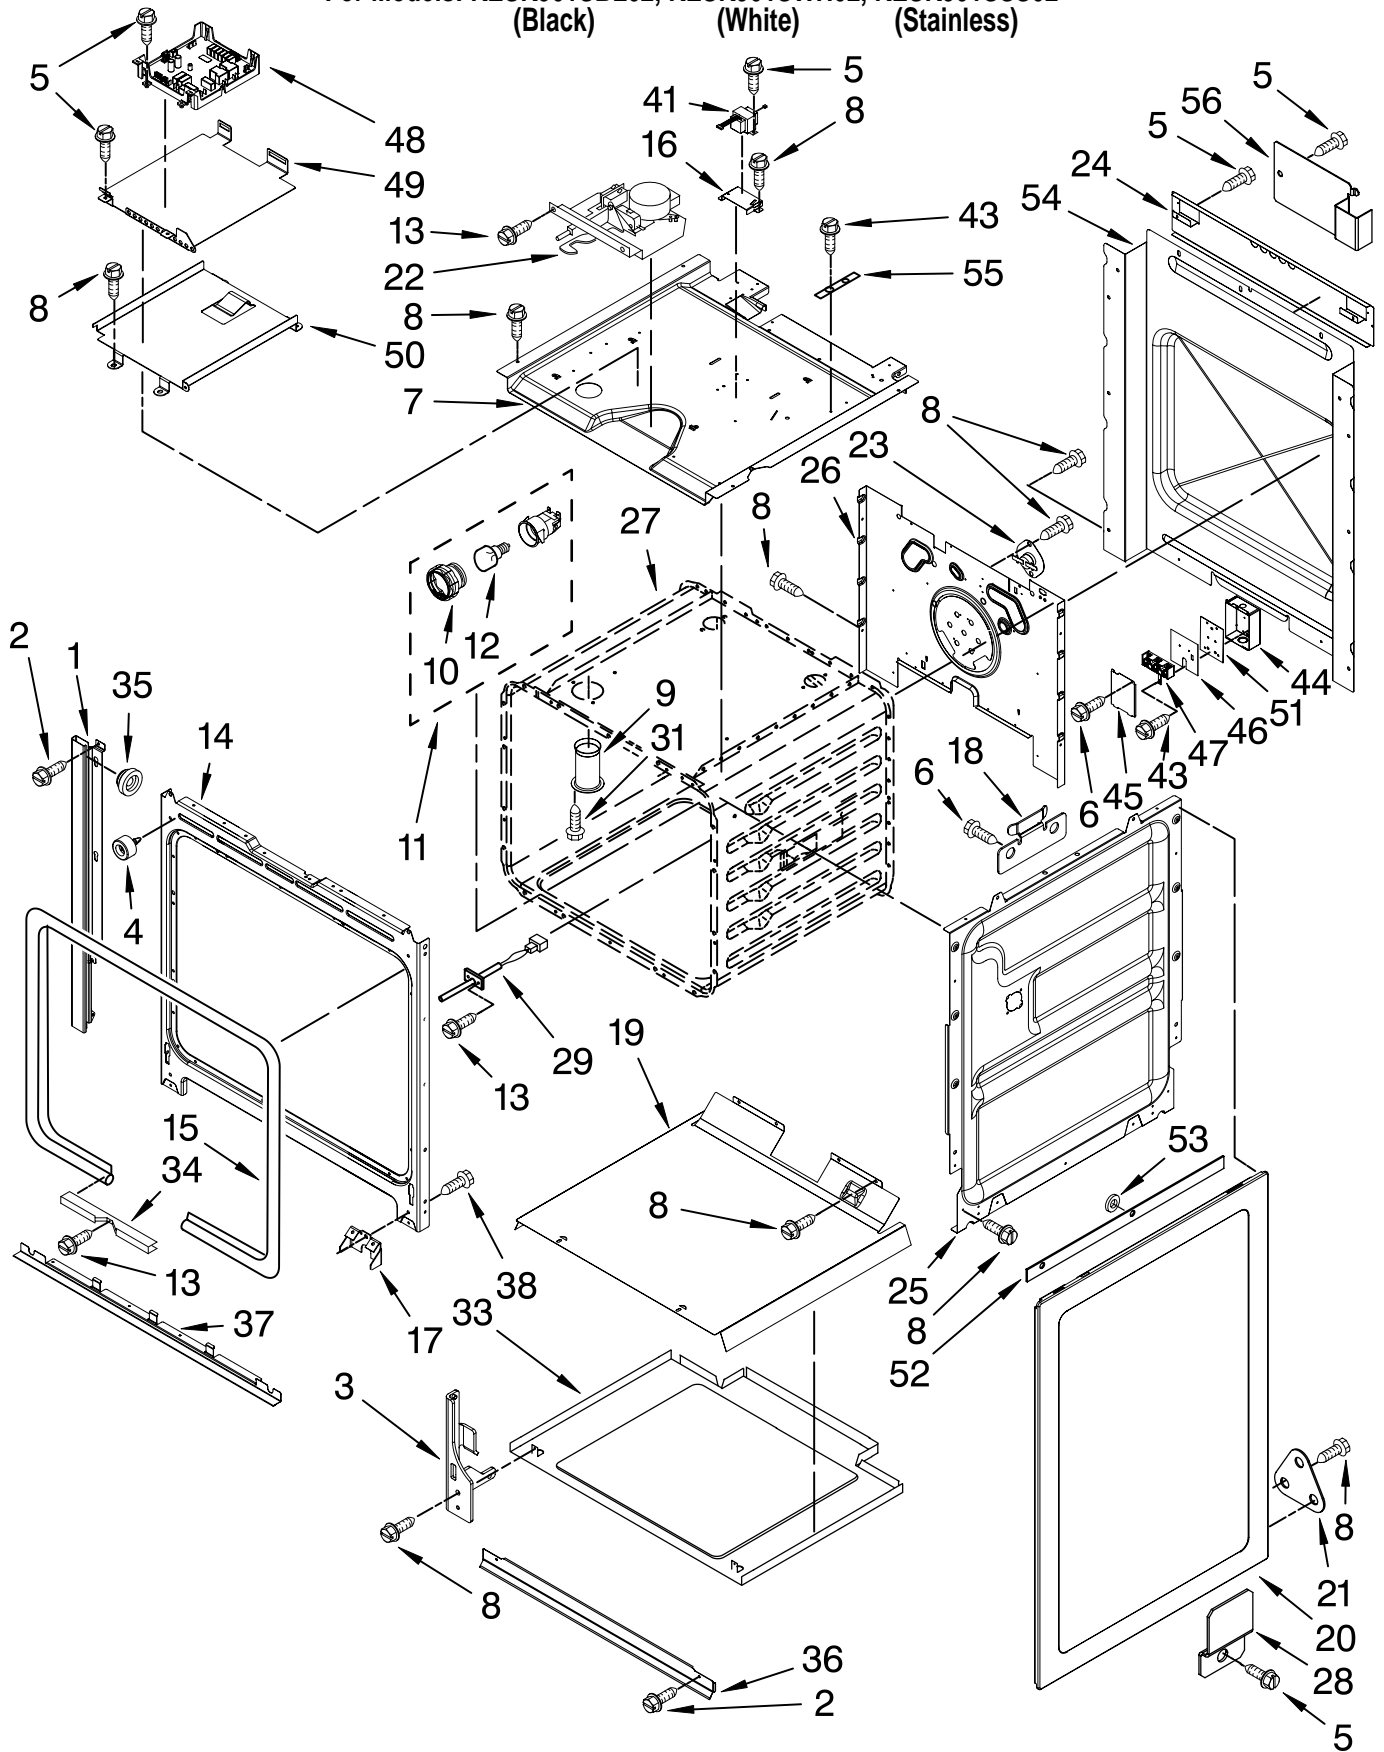

OVEN PARTS

For Models: KESK901SBL02, KESK901SWH02, KESK901SSS02
(Black) (White) (Stainless)

FOR ORDERING INFORMATION REFER TO PARTS PRICE LIST

OVEN PARTS

For Models: KESK901SBL02, KESK901SWH02, KESK901SSS02
(Black) (White) (Stainless)

Illus. No.	Part No.	DESCRIPTION	Illus. No.	Part No.	DESCRIPTION	Illus. No.	Part No.	DESCRIPTION
1		Trim, Side Right	19	4451478	Support, Insulation Body, Side	45	9757405	Cover, Terminal Box
	W10109540	Black	20	9760723PB	Black/Stainless	46	9759721	Insulator, Terminal Box
	W10109570	White		9760723PW	White	47	9761958	Block, Terminal
	W10140548	Stainless	21	9757461	Bracket, Side Panel	48	W10181438	Appliance, Manager
	W10109490	Black	22	9760888	Latch, Motorized	49	W10083460	Slide, GOC
	W10109520	White	23	9759242	Thermostat	50	9756454	Bracket, Appliance Manager
	W10140547	Stainless	24	9757811	Brace, Side Panel	51	9759884	Insulation
2	3400832	Screw	25	4455641	Side, Chassis	52	9759722	Insulation, Body Side
3		Hinge Receiver	26	9759761	Back, Chassis	53	9760481	Washer
	4455606	Right	27		Liner, Oven (Not Serviceable)	54	9758583	Cover, Back
	4455605	Left	28	9759890	Clip, Side Panel	55	9759885	Pad, Insulation(2)
4	W10105790	Bumper, Door (2)	29	W10131825	Sensor	56	9759945	Standoff, Rear
5	3196537	Screw	31	3196176	Screw			
6	3196160	Screw	33	9759713	Base, Chassis	FOLLOWING PARTS NOT ILLUSTRATED		
7	8303099	Top Chassis	34	4448933	Retainer, Gasket	INSULATION		
8	4449809	Screw	35	4448444	Grommet, Mounting Rail			
9	4452158	Tube, Vent			Mounting Rail			
10	W10067870	Lens, Light (2)	36		Vent, Bottom Upper			
11	W10009930	Oven Light, Assembly (2)		W10116899	Black			
12	4452166	Bulb, Light (2)		W10116897	White			
13	4449154	Screw		W10160347	Stainless			
14	W10130368	Frame, Front	37		Vent, Bottom Lower			
15	W10074200	Gasket, Door		W10104890	Black			
16	9757829	Bracket, Transformer		W10104910	White			
17	4452152	Bracket, Mounting		W10140546	Stainless			
18	9757685	Guide, Side Panel	38	4449743	Screw			
			41	W10111628	Transformer, Control		9756817	Insulation, Wrap
			43	3400080	Screw		9756470	Insulation, Back
			44	W10165135	Box, Terminal			

FOR ORDERING INFORMATION REFER TO PARTS PRICE LIST