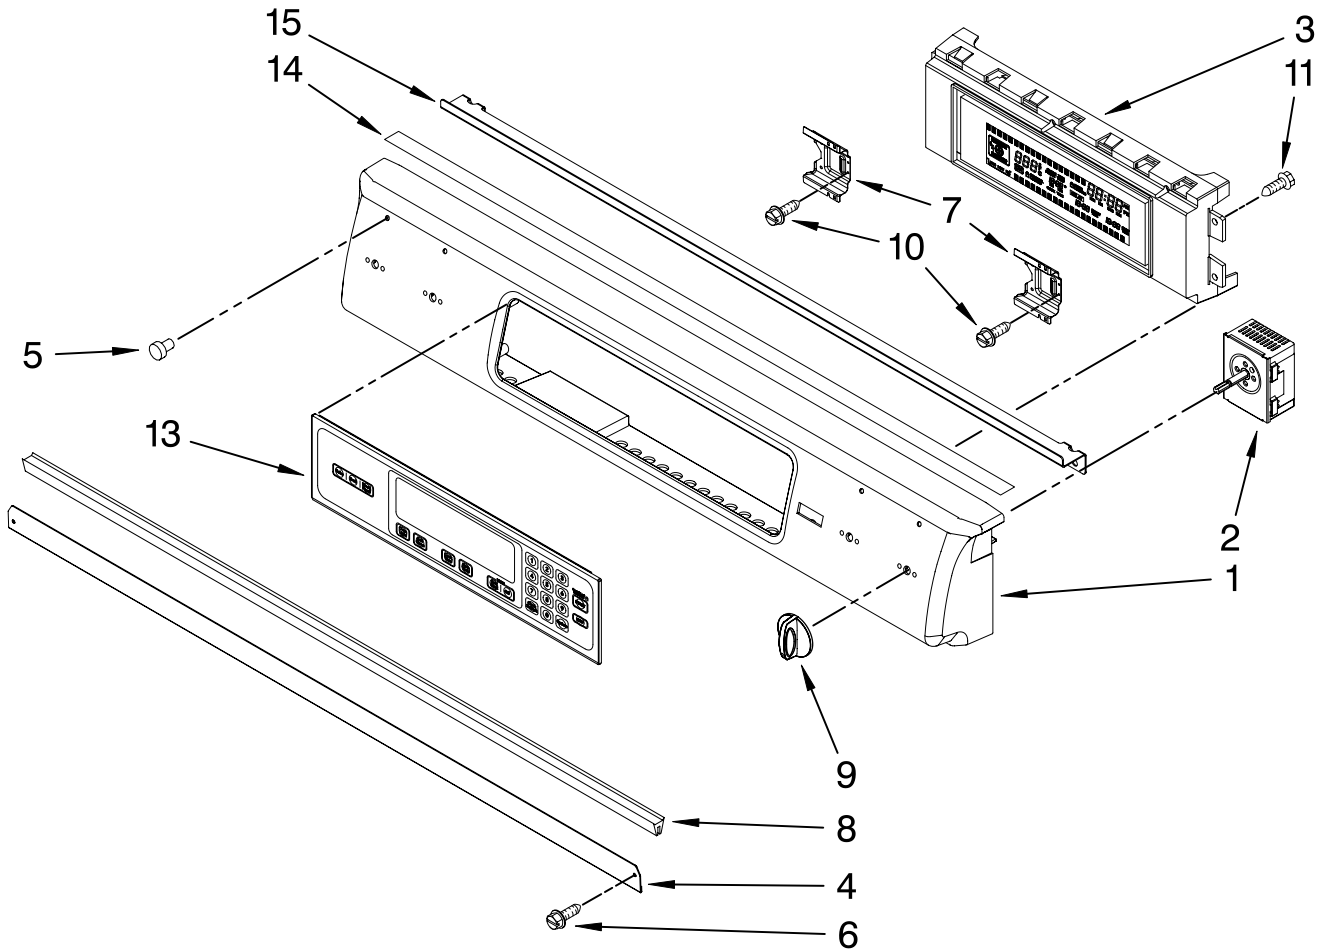

CONTROL PANEL PARTS

For Models: KESK901SBL01, KESK901SWH01, KESK901SSS01
(Black) (White) (Stainless)

Illus. No.	Part No.	DESCRIPTION

1		Control Panel
	W10117046	Black
	W10117047	White
	W10156275	Stainless
2		Switch, Infinite
	4454539	LR
	4454540	RF
	4454541	RR
	4456027	LF
	W10163899	Simmer
3	W10181442	Control, Electric
4	W10105370	Shield, Console Vent

Illus. No.	Part No.	DESCRIPTION

5	3196068	Lens, Indicator (2)
6	3196160	Screw
7	9761745	Bracket, Thermostat (2)
8	W10116195	Gasket, Vent Shield
9		Knob RF
	W10130380	Black
	W10130381	White
	W10156263	Stainless LR,LF,RR
	W10130377	Black
	W10130378	White
	W10156264	Stainless

Illus. No.	Part No.	DESCRIPTION

10	3196537	Screw
11	9780271	Screw
13	9761565	Membrane, Switch
14	W10110246	Gasket, Console
15	W10117524	Bracket, Gasket

FOR ORDERING INFORMATION REFER TO PARTS PRICE LIST