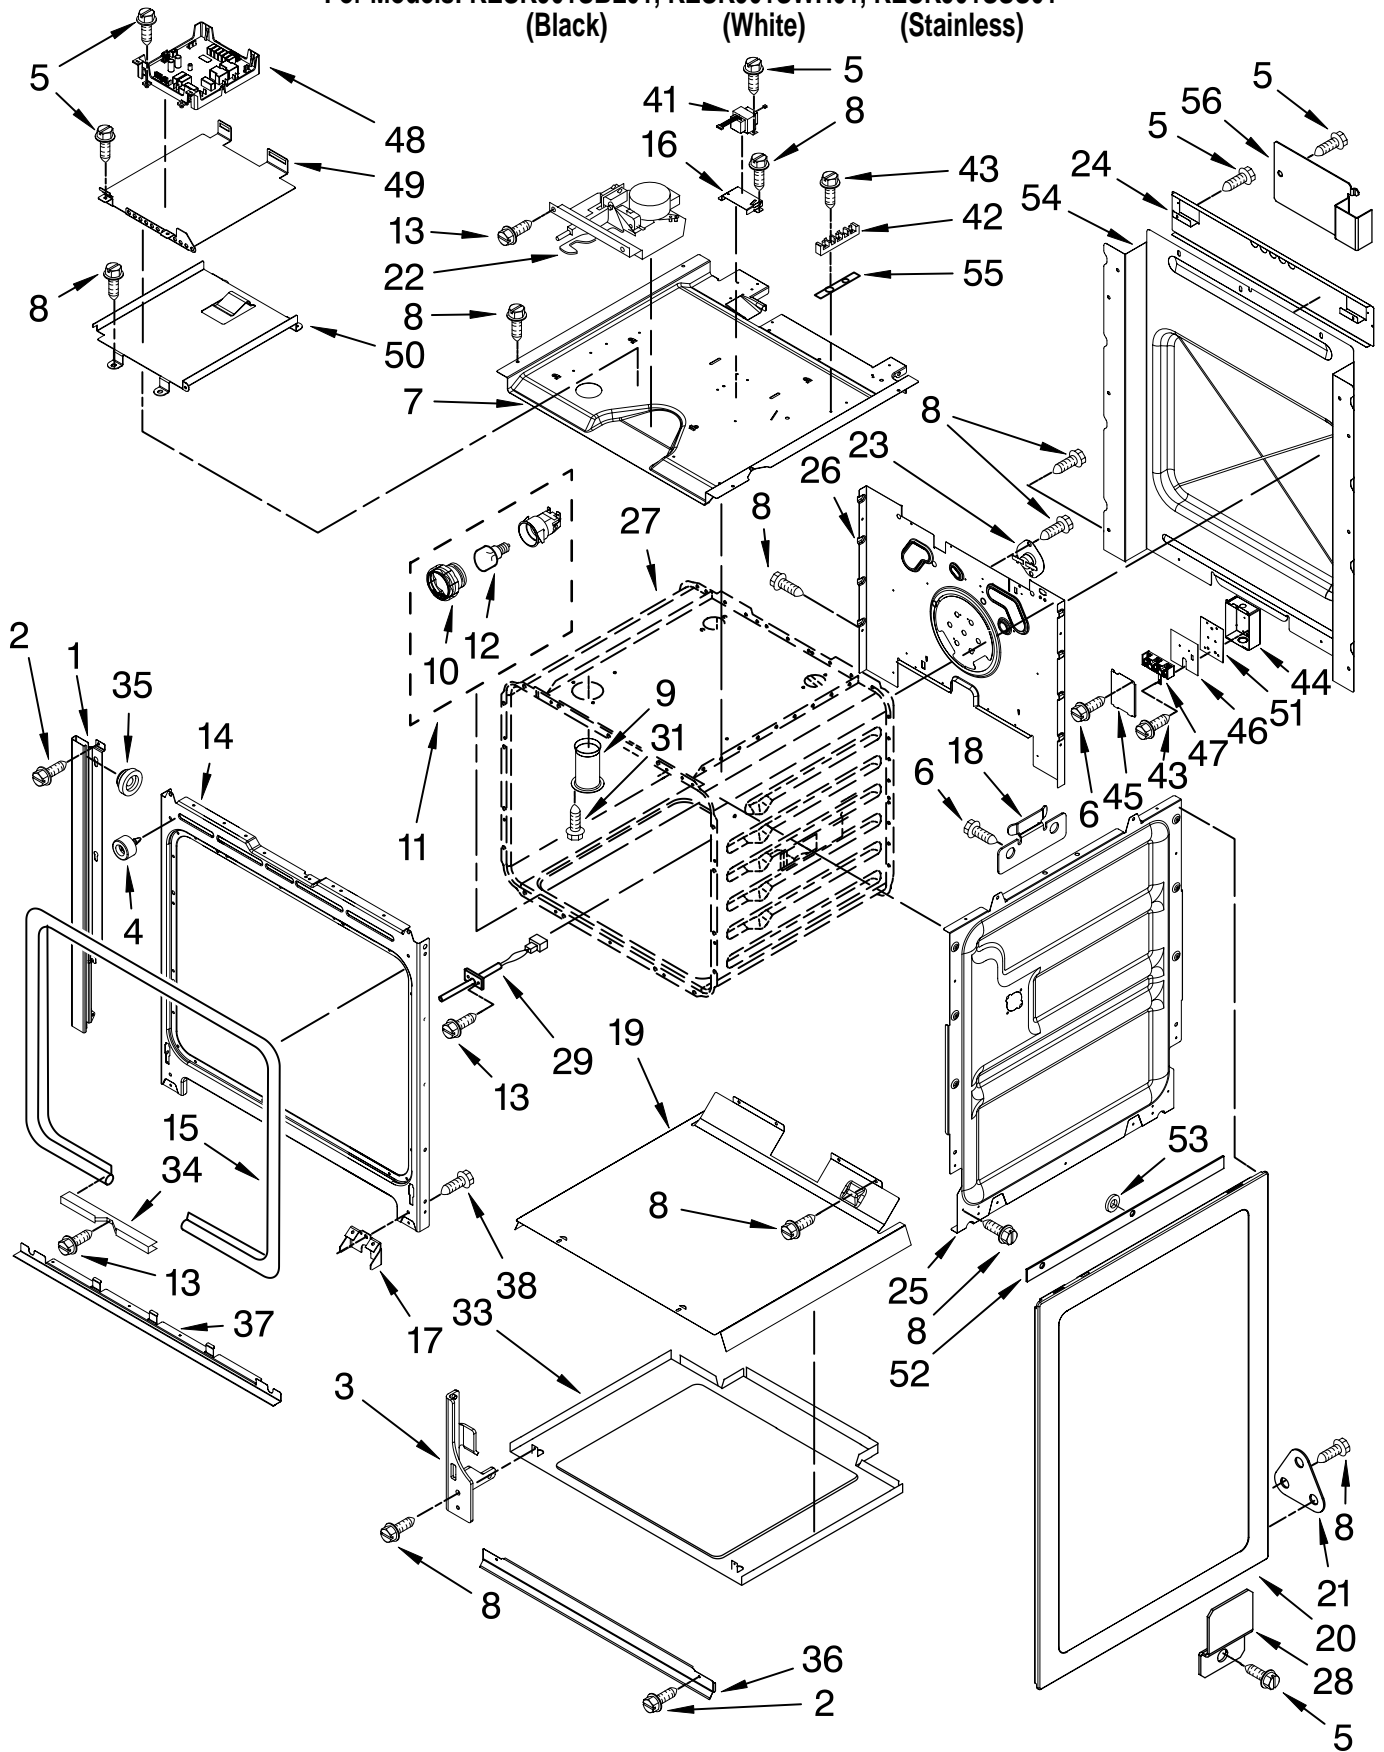

OVEN PARTS

For Models: KESK901SBL01, KESK901SWH01, KESK901SSS01
(Black) (White) (Stainless)

FOR ORDERING INFORMATION REFER TO PARTS PRICE LIST

OVEN PARTS

For Models: KESK901SBL01, KESK901SWH01, KESK901SSS01
(Black) (White) (Stainless)

Illus. No.	Part No.	DESCRIPTION	Illus. No.	Part No.	DESCRIPTION	Illus. No.	Part No.	DESCRIPTION
1		Trim, Side Right	19	4451478	Support, Insulation Body, Side	42	4449868	Block, Terminal
	W10109540	Black	20	9760723PB	Black/Stainless	43	3400080	Screw
	W10109570	White		9760723PW	White	44	9757404	Box, Terminal
	W10140548	Stainless	21	9757461	Bracket, Side Panel	45	9757405	Cover, Terminal Box
		Left	22	9760888	Latch, Motorized	46	9759721	Insulator, Terminal Box
	W10109490	Black	23	9759242	Thermostat	47	9761958	Block, Terminal
	W10109520	White	24	9757811	Brace, Side Panel	48	W10181438	Appliance, Manager
	W10140547	Stainless	25	4455641	Side, Chassis	49	W10083460	Slide, GOC
2	3400832	Screw	26	9759761	Back, Chassis	50	9756454	Bracket, Appliance Manager
3		Hinge Receiver	27		Liner, Oven (Not Serviceable)	51	9759884	Insulation
	4455606	Right	28	9759890	Clip, Side Panel	52	9759722	Insulation, Body Side
	4455605	Left	29	W10131825	Sensor	53	9760481	Washer
4	W10105790	Bumper, Door (2)	31	3196176	Screw	54	9758583	Cover, Back
5	3196537	Screw	33	9759713	Base, Chassis	55	9759885	Pad, Insulation(2)
6	3196160	Screw	34	4448933	Retainer, Gasket	56	9759945	Standoff, Rear
7	8303099	Top Chassis	35	4448444	Grommet, Mounting Rail	FOLLOWING PARTS NOT ILLUSTRATED		
8	4449809	Screw	36		Vent, Bottom Upper	INSULATION		
9	4452158	Tube, Vent		W10116899	Black		9756817	Insulation, Wrap
10	W10067870	Lens, Light (2)		W10116897	White		9756470	Insulation, Back
11	W10009930	Oven Light, Assembly (2)		W10160347	Stainless			
12	4452166	Bulb, Light (2)	37		Vent, Bottom Lower			
13	4449154	Screw		W10104890	Black			
14	W10130368	Frame, Front		W10104910	White			
15	W10074200	Gasket, Door		W10140546	Stainless			
16	9757829	Bracket, Transformer	38	4449743	Screw			
17	4452152	Bracket, Mounting	41	W10111628	Transformer, Control			
18	9757685	Guide, Side Panel						

FOR ORDERING INFORMATION REFER TO PARTS PRICE LIST