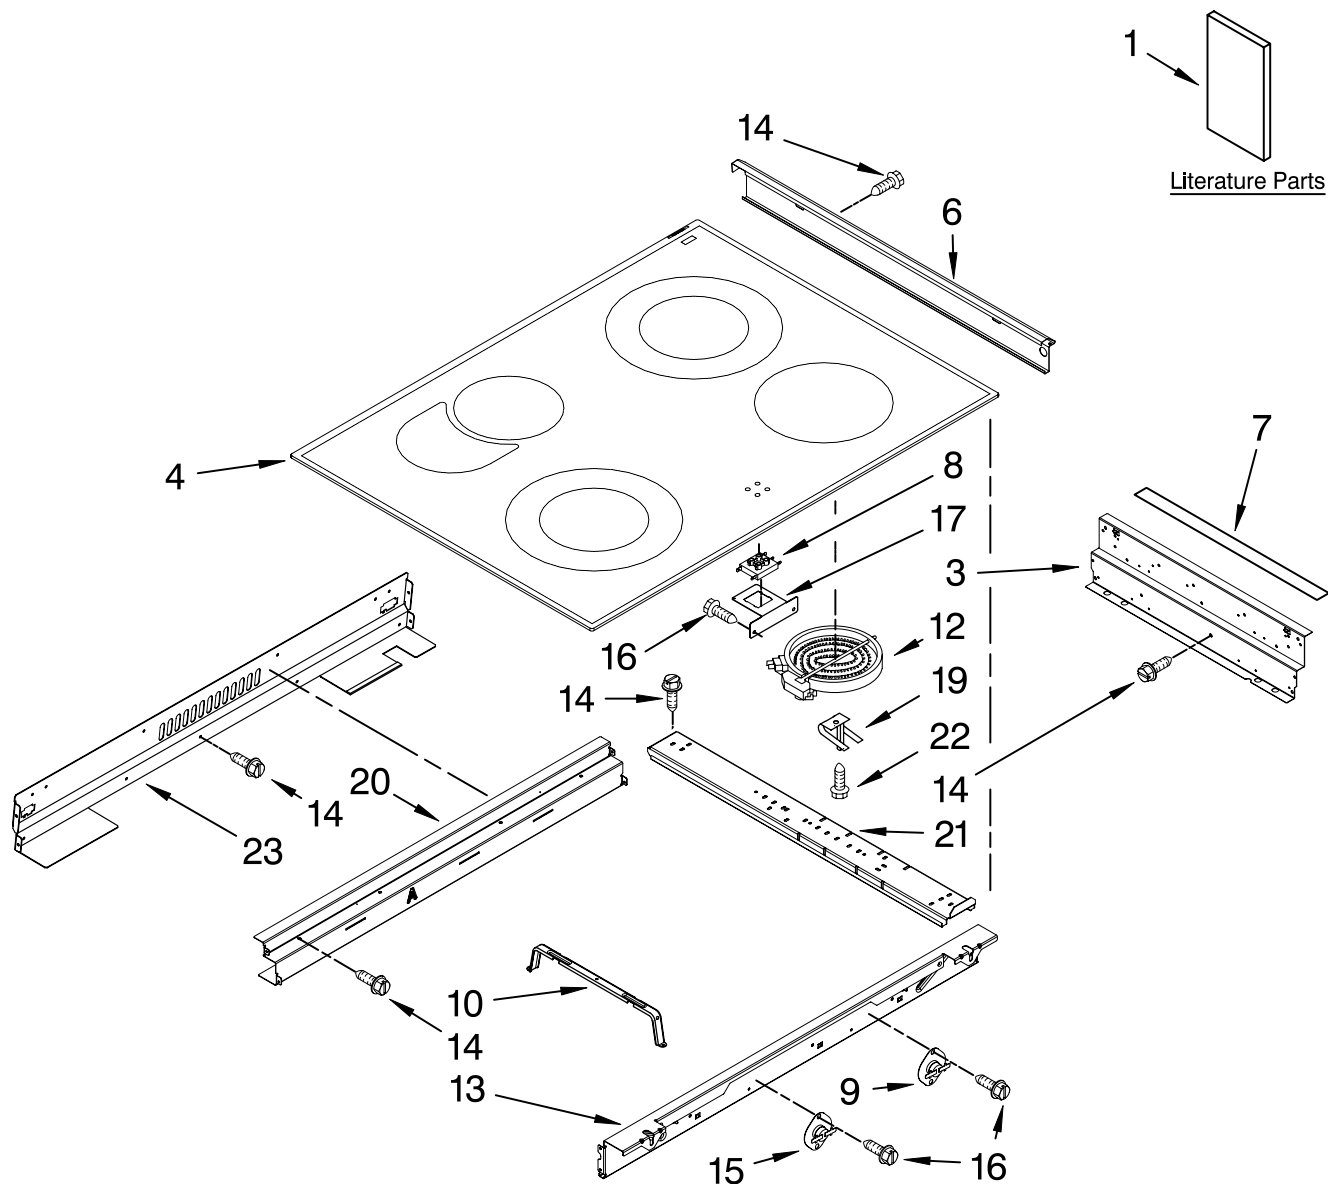

KitchenAid® **COOKTOP PARTS**
For Models: KESK901SBL01, KESK901SWH01, KESK901SSS01
(Black) (White) (Stainless)

30" SLIDE-IN
ELECTRIC OVEN
THERMAL OVEN

FOR ORDERING INFORMATION REFER TO PARTS PRICE LIST