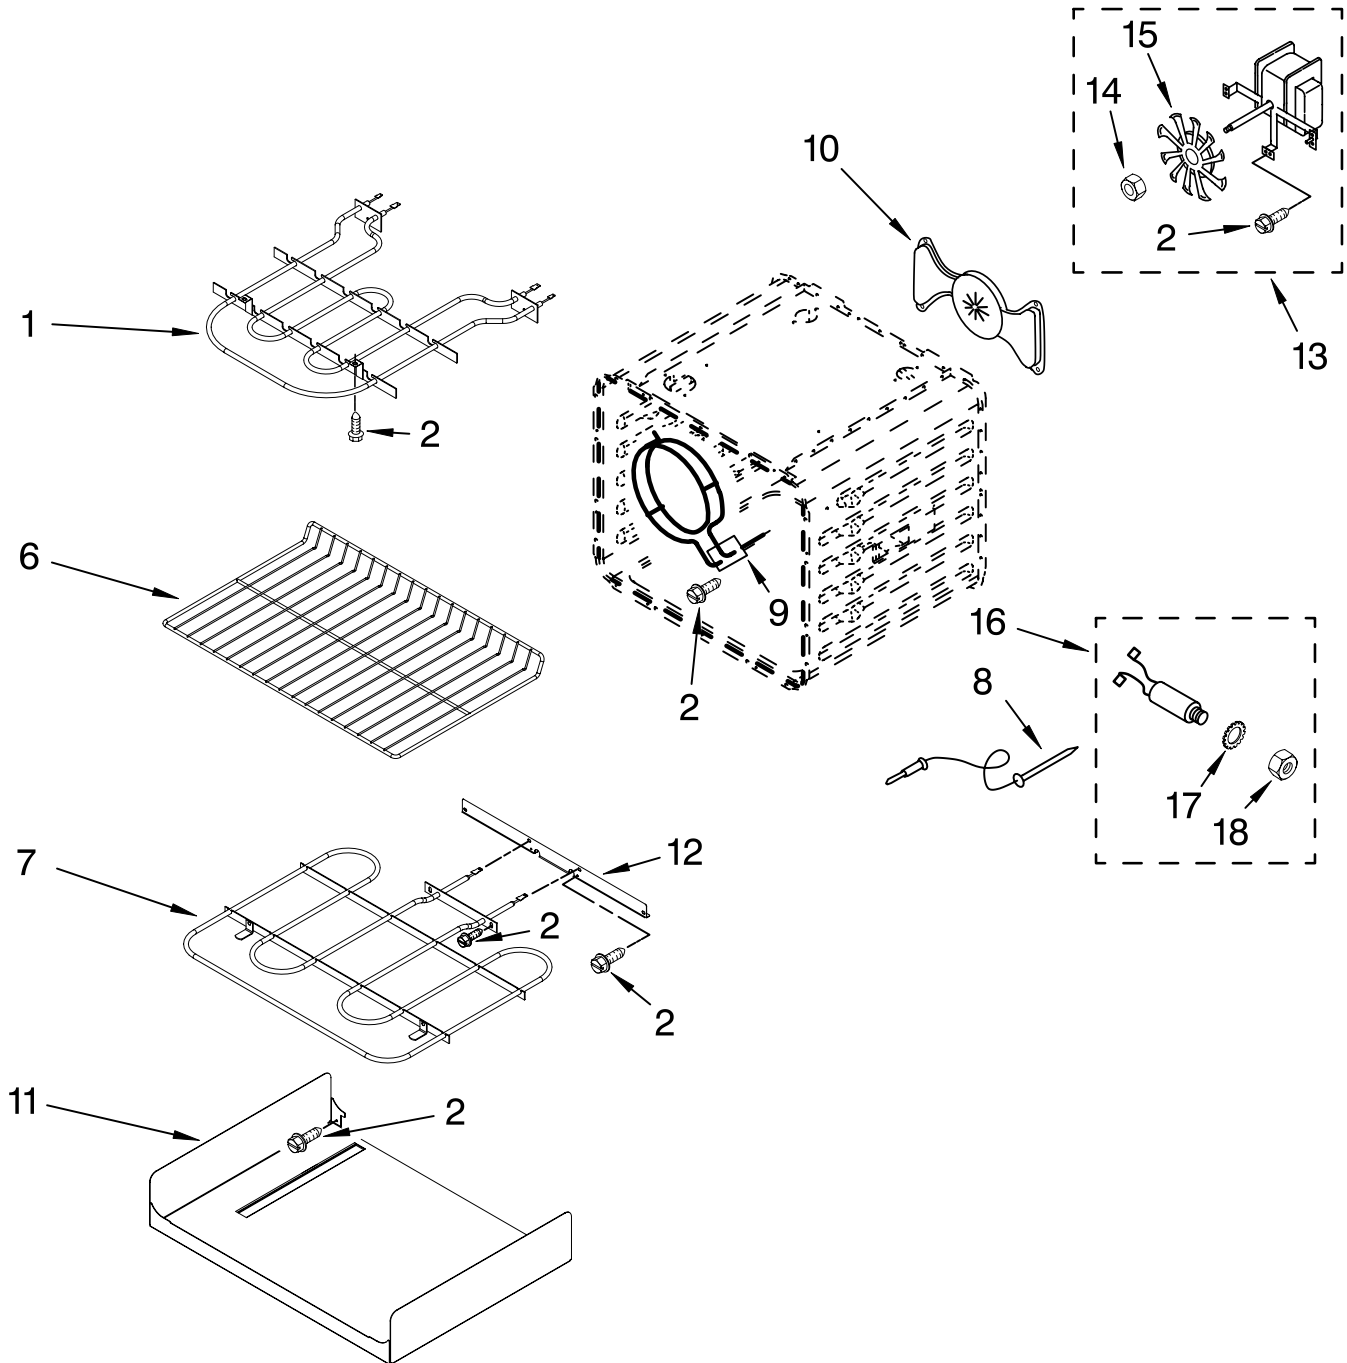

INTERNAL OVEN PARTS

For Models: KESK901SBL01, KESK901SWH01, KESK901SSS01
(Black) (White) (Stainless)

Illus. No.	Part No.	DESCRIPTION

1	9760774	Element, Broil
2	4449154	Screw
6	4448717	Rack, Oven
7	9760768	Element, Bake
8	9755542	Probe, Meat

Illus. No.	Part No.	DESCRIPTION

9	9760769	Element, Convection
10	9756690	Cover, Fan
11	4455037	Tray, Hidden Bake
12	4450039	Cover, Bake Tray
13	W10116228	Motor, Convection

Illus. No.	Part No.	DESCRIPTION

14	W10116349	Nut
15	W10116351	Blade, Fan
16	9755543	Jack, Meat Probe
17	9755547	Lock Washer
18	9755546	Hex Nut

FOR ORDERING INFORMATION REFER TO PARTS PRICE LIST