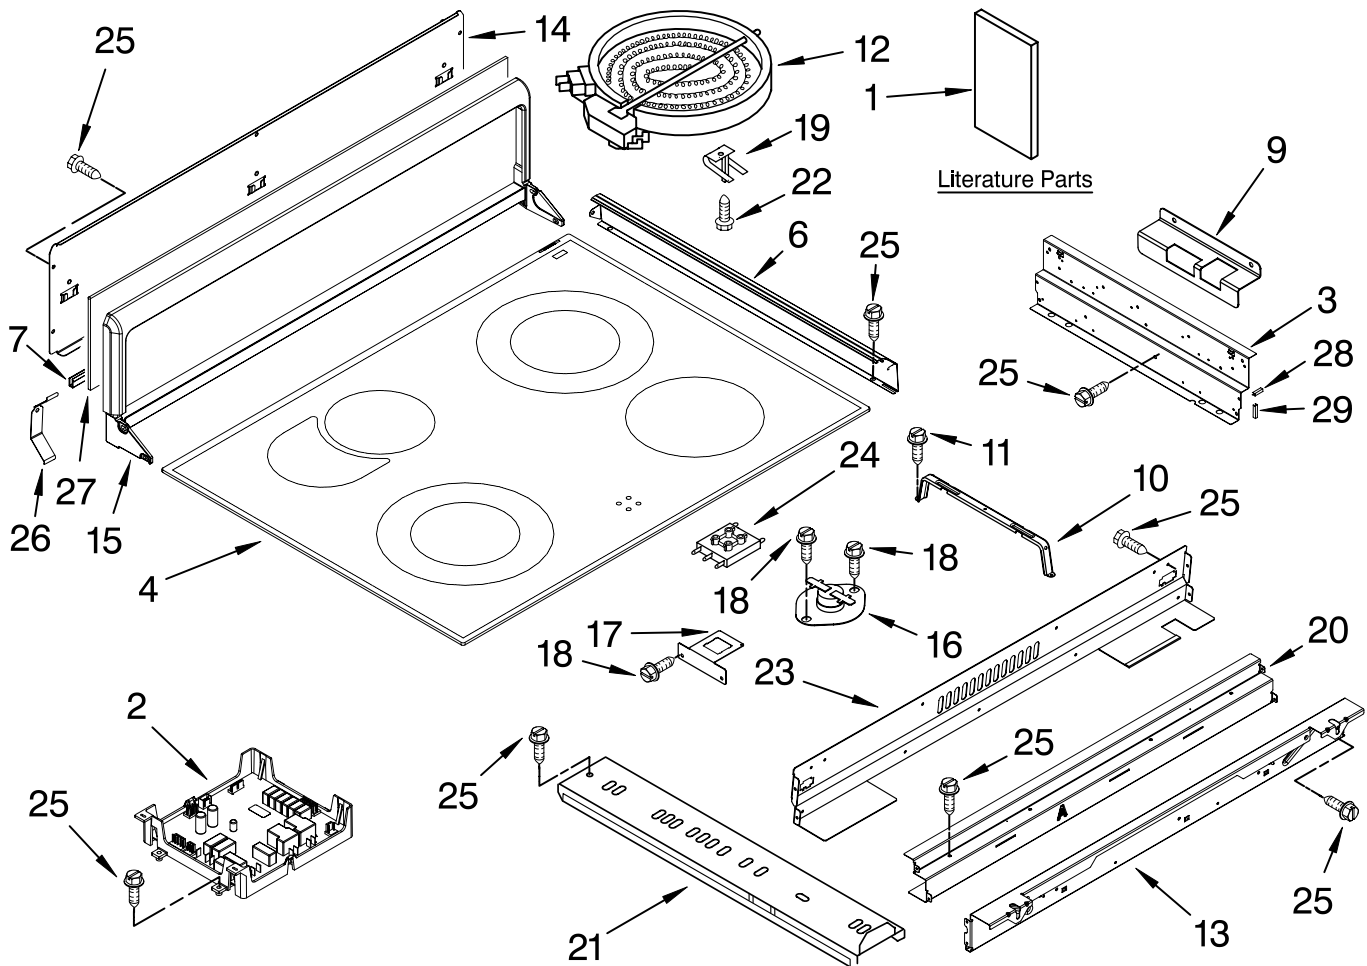

KitchenAid® COOKTOP PARTS

For Models: KERS807SBL00, KERS807SWW00, KERS807SBB00, KERS807SSS00
(Black) (Pure White) (Pure Biscuit) (S.Steel)

30" FREE STANDING
ELECTRIC OVEN
CONVECTION

Illus. No.	Part No.	DESCRIPTION
1		Literature Parts
	9763461	Installation Instructions
	9763458	Use & Care Guide
	9762786	Tech Sheet
	9757680	Anti-Tip Instruct.
	3191638	Safe Cooking Tips
	9759133	Safe Cooking Tips (French)
	9763467	Guide, Easy Set
2	9761801	Central, Appliance
3	9761784	Bracket, Mounting
4		Cooktop
	9762791BB	Biscuit
	9762791WW	White
	9762791BL	Black
6		Trim-CkTop, SI
	9761739WH	White RH
	9761739BT	Biscuit RH
	9761739BL	Black RH
	9761739SS	S.Steel RH
	9761738WH	White LH
	9761738BT	Biscuit LH
	9761738BL	Black LH
	9761738SS	S.Steel LH

Illus. No.	Part No.	DESCRIPTION
7	W10054430	Gasket, Cooktop
9		Support
	9757686	L.Hand
	9757687	R.Hand
10	9756821	Support, Wiring
11	4449809	Screw (2)
12		Element, Surface
	8203525	1800/1000W
	8523696	1800W RR
	4453909	2500/1200W (2)
13	9761423	Bracket, Front
		Support
14	9761577	Cover, Backsplash
		Rear
15		Backsplash
	W10109750	Black
	W10109760	Biscuit
	W10109740	White
	W10109770	Nickel Plated
		Gasket
	9763483BL	Black
	9763483GY	Gray

Illus. No.	Part No.	DESCRIPTION
16	9759944	Thrmstat, 60c SPST
17	9758799	Bracket, Ind. Lamp
18	3196160	Screw (2)
19	9759094	Spring, Locator
20	9761783	Bracket, Rear Sprt
21		Rail, Element (2)
	9763517	Side (3)
	9757825	Center (1)
22	246119	Screw
23	9761724	Cover, Cktp Rear
24	8523739	Indicator Lamp, Hot Surface
25	3196537	Screw
26	9762768	Clip, Retainer
27		Glass, Backsplash
	9761749BL	Black
	9761749WH	White
	9761749BT	Biscuit
28	W10050270	Grommet (19mm)
29	W10050280	Grommet (38mm)