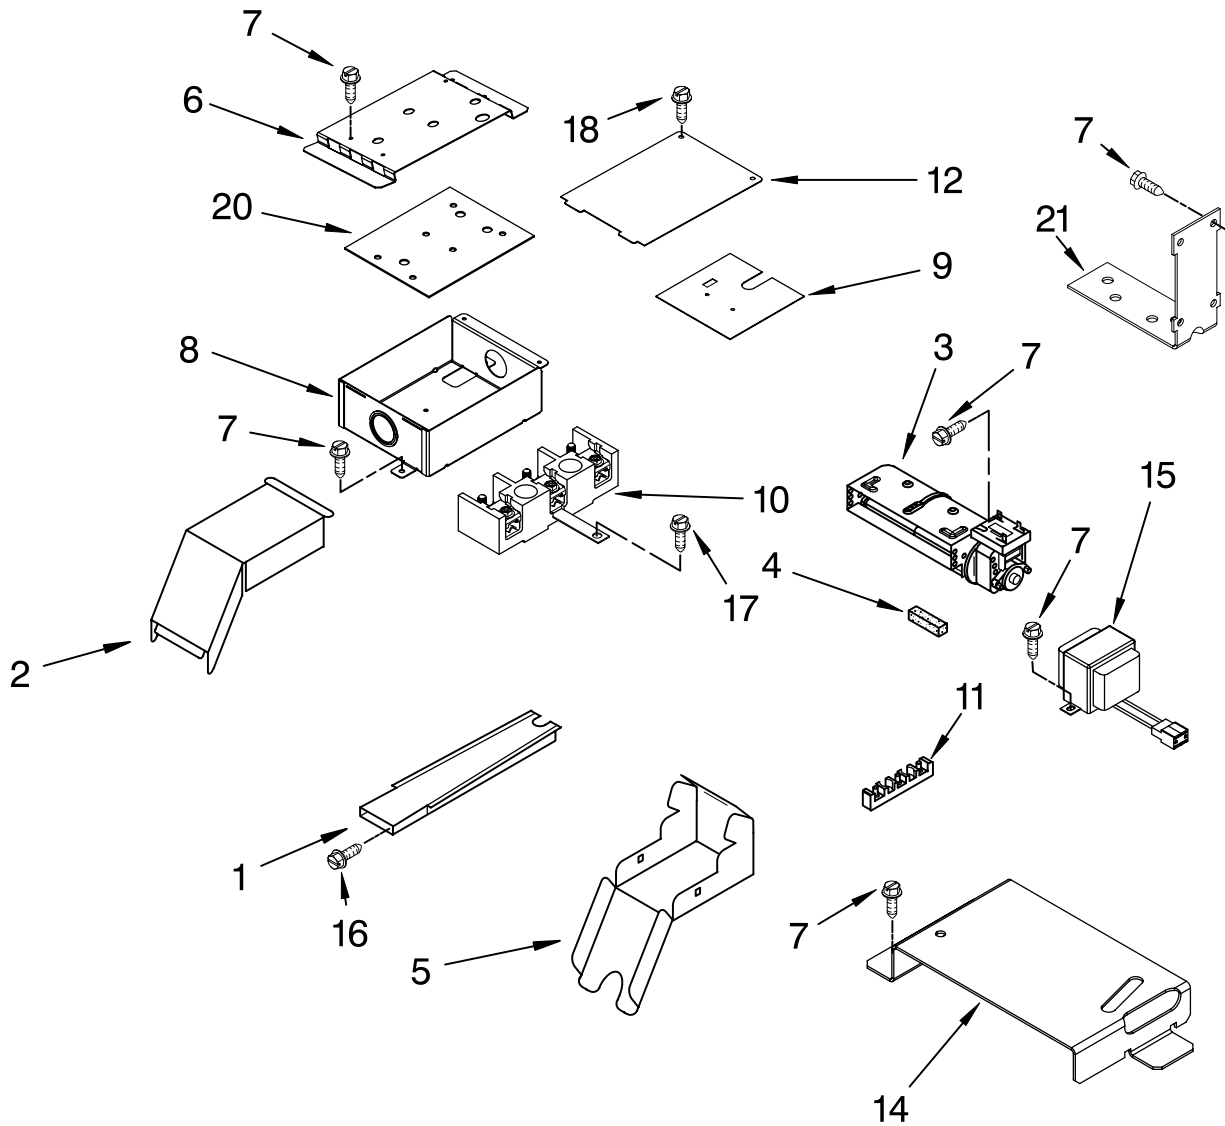

TOP VENTING PARTS

For Models: KERS807SBL00, KERS807SWW00, KERS807SBB00, KERS807SSS00
(Black) (Pure White) (Pure Biscuit) (S.Steel)

Illus. No.	Part No.	DESCRIPTION
1	4451759	Vent, Exhaust
2	4455178	Elbow, Vent Top
3	9759320	Blower 45mm
4	4451758	Block, Foam
5	4455177	Elbow, Vent Bottom
6	9759938	Bracket, Term.Box

Illus. No.	Part No.	DESCRIPTION
7	4449809	Screw
8	9757404	Box, Terminal
9	9759721	Insulator, Term Box
10	9761958	Block, Terminal
11	4449868	Block, Terminal
12	9757405	Cover, Term Box

Illus. No.	Part No.	DESCRIPTION
14	9757829	Bracket, Transfrm
15	9760212	Transformer
16	4449040	Screw
17	3400080	Screw
18	3196160	Screw
20	9759884	Insulation
21	4455352	Bracket, Blower

FOR ORDERING INFORMATION REFER TO PARTS PRICE LIST