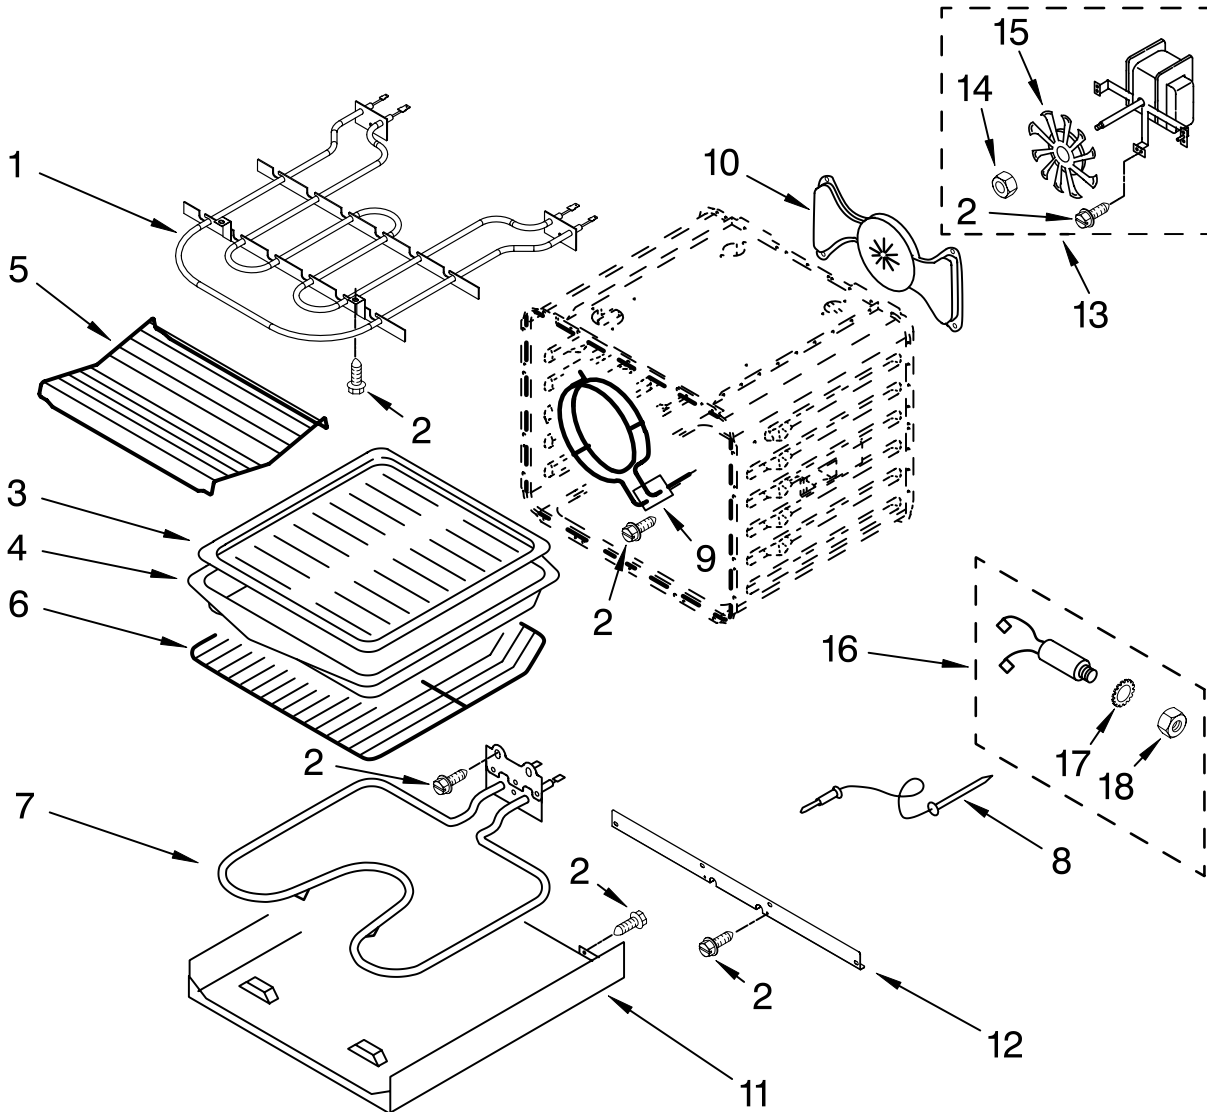

INTERNAL OVEN PARTS

For Models: KERS807SBL00, KERS807SWW00, KERS807SBB00, KERS807SSS00
(Black) (Pure White) (Pure Biscuit) (S.Steel)

Illus. No.	Part No.	DESCRIPTION

1	8301514	Element, Broil
2	4449154	Screw
3	4457277	Grill, Broiler
4	4457276	Pan, Broiler
5	3181534	Rack, Roasting
6	4448717	Rack, Oven
7	4452155	Element, Bake
8	9755542	Probe, Meat
9	4452157	Element, Convect.
10	9756690	Cover, Fan
11	4455037	Tray, Hidden Bake
12	4450039	Cover, Bake Tray
13	4451583	Motor, Convection
14	4452227	Nut
15	4452226	Blade, Fan
16	9755543	Jack, Meat Probe
17	9755547	Lock Washer
18	9755546	Hex Nut

FOR ORDERING INFORMATION REFER TO PARTS PRICE LIST