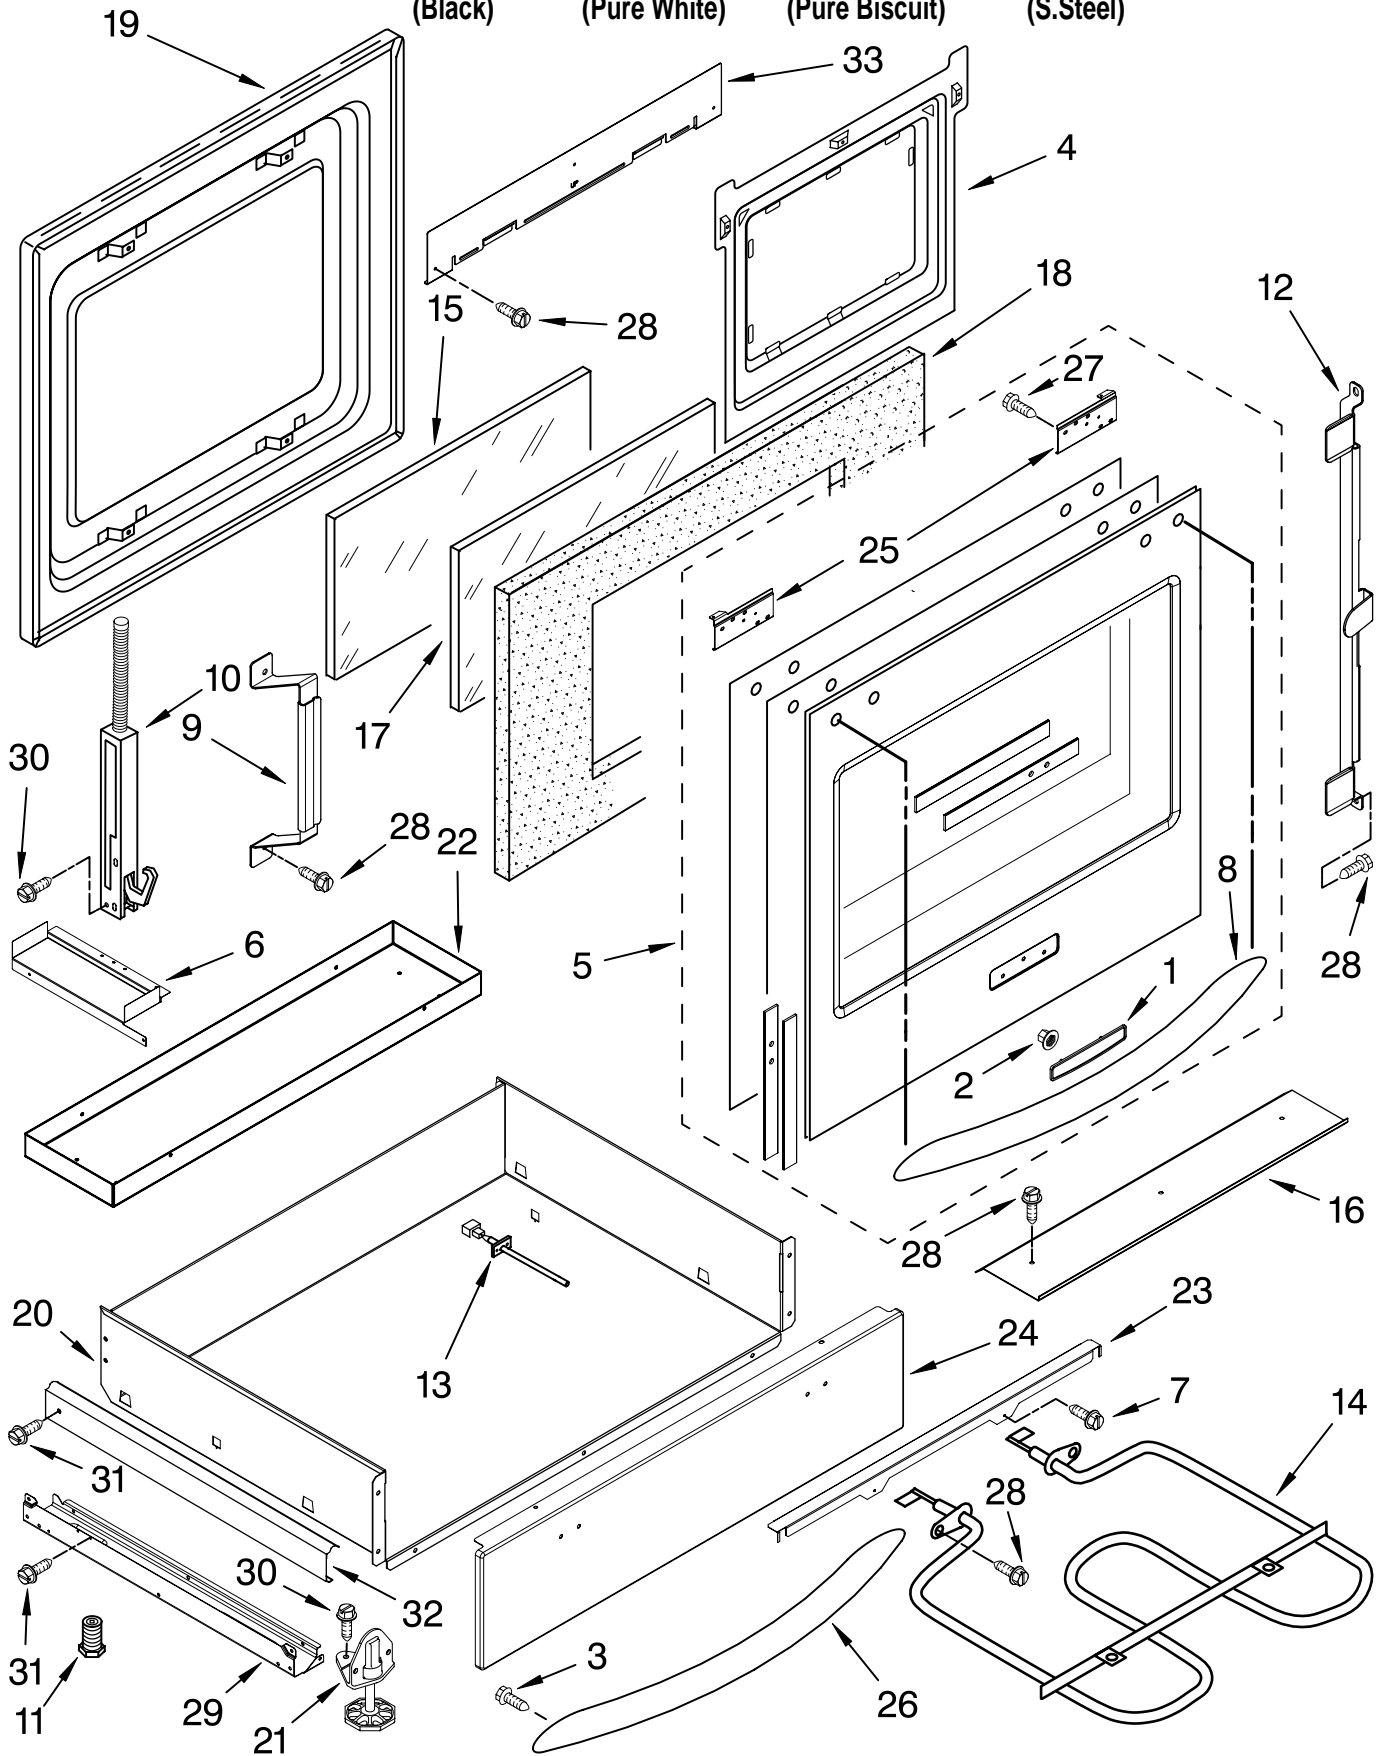

OVEN PARTS

For Models: KERS807SBL00, KERS807SWW00, KERS807SBB00, KERS807SSS00
(Black) (Pure White) (Pure Biscuit) (S.Steel)

Illus. No.	Part No.	DESCRIPTION	Illus. No.	Part No.	DESCRIPTION	Illus. No.	Part No.	DESCRIPTION
1		Trim, Side (Right Hand)	17	4452152	Bracket, Mounting	36	4449040	Screw
	9761572WH	White	18	9757685	Guide, Side Pnl (2)	37	9759242	Thermostat (TOD) Manager, 130c (Temp.) SPST
	9761572BT	Biscuit	19	4451478	Support, Insulation			
	9761572BL	Black	20		Body, Side	38	4449154	Screw
	9761572SS	S.Steel (Left Hand)		9760723PB	Black	43	9759713	Base, Chassis
	9761571WH	White		9760723PC	Biscuit	49	4448933	Retainer, Gasket
	9761571BT	Biscuit		9760723PW	White	50	9758583	Cover, Back
	9761571BL	Black	21	3196537	Screw	54		Vent, Bottom Upper
	9761571SS	S.Steel	22	9760888	Latch, Motorized		9756481WH	White
2	3400832	Screw	23	341196	Thermostat SPST (205)		9756481BT	Biscuit
3		Hinge Receiver	24	9759890	Clip, Side Panel		9756481BL	Black
	4455605	Left Hand	25	4455641	Side, Chassis (R.H. & L.H.)		9756481SS	S.Steel
	4455606	Right Hand	26	9759761	Back, Chassis	55		Trim, Btm Vent
4	9760749	Bumper, Door	27		Liner, Oven (Not serviceable)		9756485WH	White
5	9757461	Bracket, Side Panel					9756485BT	Biscuit
6	9757811	Brace, Side Panel	28	9759945	Cover, Rear Standoff		9756485BL	Black
7	8303099	Top Chassis					9756485SS	S.Steel
8	4449809	Screw	29	4455636	Sensor	FOLLOWING PARTS NOT ILLUSTRATED		
9	4452158	Tube, Vent	30	9756454	Bracket, GOC	INSULATION		
10	4452165	Lens, Light	31	W10083460	Slide, GOC		9756817	Insulation, Wrap
11	4452368	Oven Light Assy	32	3196160	Screw		9756470	Insulation, Back
12	4452166	Bulb, Light	33	9757717	Insulation, Bottom Vent			
14	9760756	Frame, Front	34	4449743	Screw			
15	W10074200	Gasket, Door	35	3196176	Screw			

FOR ORDERING INFORMATION REFER TO PARTS PRICE LIST

DOOR AND DRAWER PARTS

For Models: KERS807SBL00, KERS807SWW00, KERS807SBB00, KERS807SSS00
(Black) (Pure White) (Pure Biscuit) (S.Steel)

FOR ORDERING INFORMATION REFER TO PARTS PRICE LIST