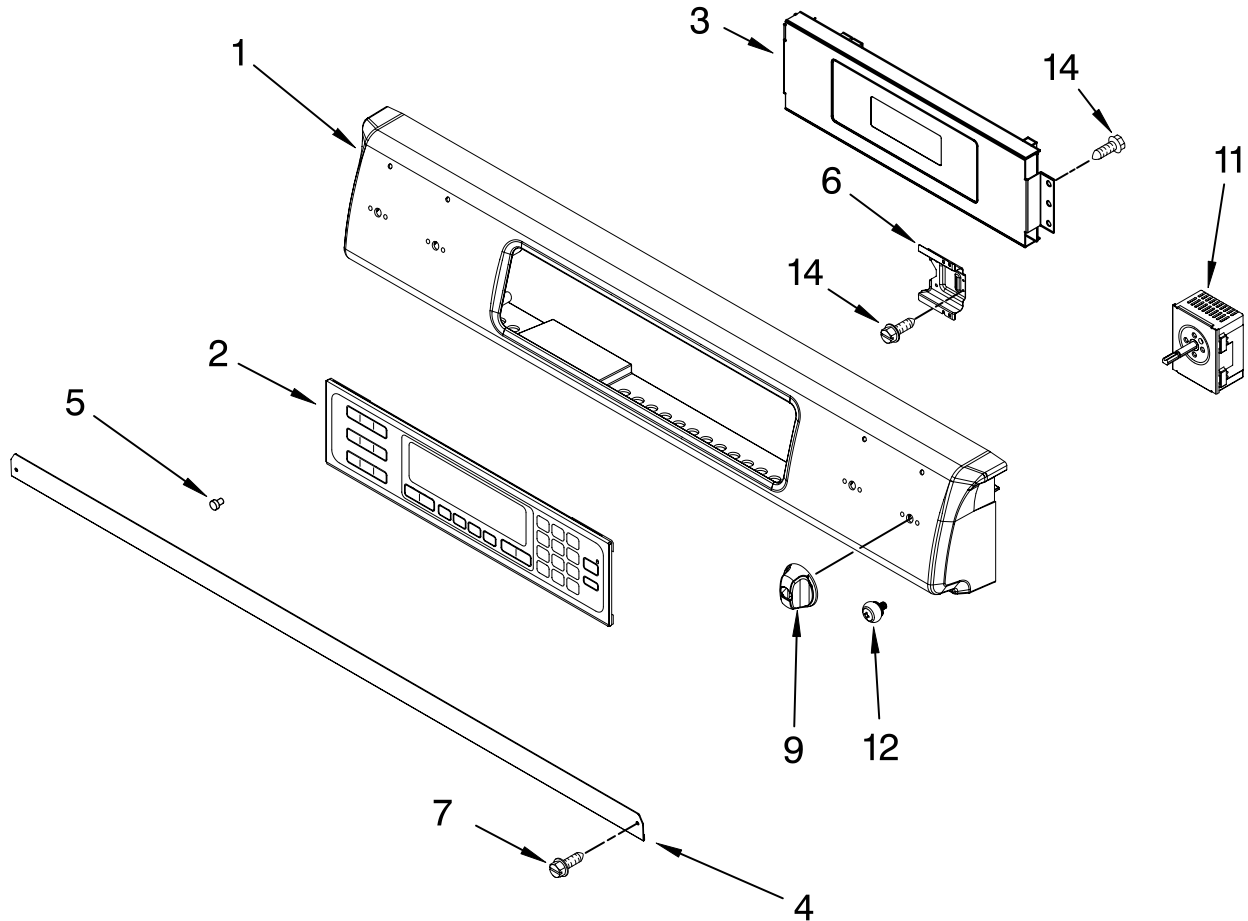

CONTROL PANEL PARTS

For Models: KERS807SBL00, KERS807SWW00, KERS807SBB00, KERS807SSS00
(Black) (Pure White) (Pure Biscuit) (S.Steel)

Illus. No.	Part No.	DESCRIPTION	Illus. No.	Part No.	DESCRIPTION	Illus. No.	Part No.	DESCRIPTION
1	9761551WH	Control Panel White	9	9761780WH	Knob (RF) White	11	9763761	Switch, Infinite RF
	9761551BT	Biscuit		9761780BT	Biscuit		9763762	LF,RR,LR
	9761551BL	Black		9761780BL	Black	12	9757778	Bushing
	9761551NP	Nickel Plated		9761780NP	Nickel Plated (LF,RR,LR)	14	3196537	Screw
2	9761566	Switch, Membrane (Touchsensor Glas)		9762764WH	White			
3	9761799	Control, Interface		9762764BT	Biscuit			
4	9763485	Shield, Console		9762764BL	Black			
5	3196068	Lens, Ind. (2)		9762764NP	Nickel Plated			
6	9761745	Brkt, Touchsensor						
7	3196160	Screw						

FOR ORDERING INFORMATION REFER TO PARTS PRICE LIST