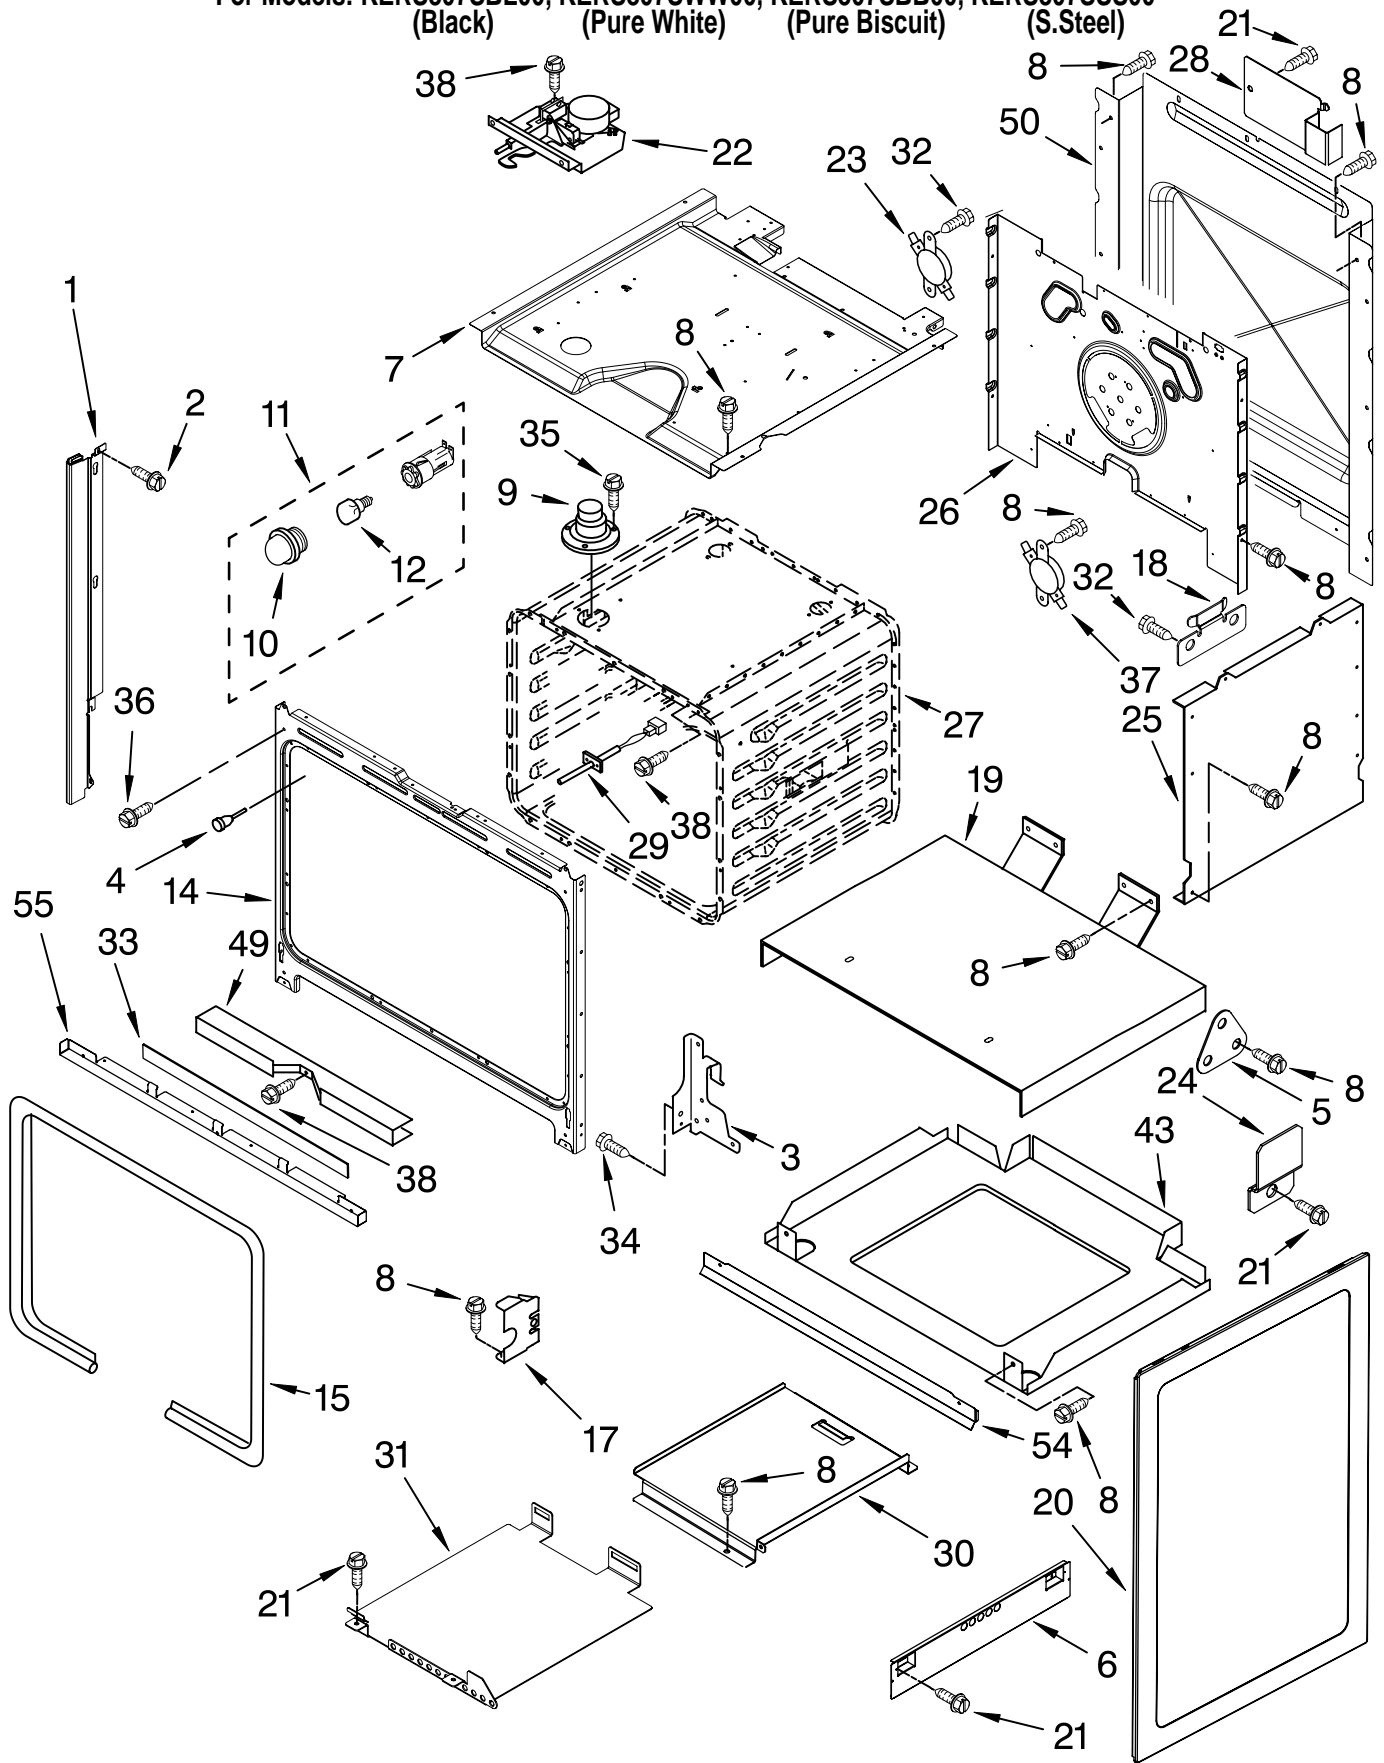

OVEN PARTS

For Models: KERS807SBL00, KERS807SWW00, KERS807SBB00, KERS807SSS00
(Black) (Pure White) (Pure Biscuit) (S.Steel)

FOR ORDERING INFORMATION REFER TO PARTS PRICE LIST

OVEN PARTS

For Models: KERS807SBL00, KERS807SWW00, KERS807SBB00, KERS807SSS00
(Black) (Pure White) (Pure Biscuit) (S.Steel)

Illus. No.	Part No.	DESCRIPTION	Illus. No.	Part No.	DESCRIPTION	Illus. No.	Part No.	DESCRIPTION
1		Trim, Side (Right Hand)	17	4452152	Bracket, Mounting	36	4449040	Screw
	9761572WH	White	18	9757685	Guide, Side Pnl (2)	37	9759242	Thermostat (TOD) Manager, 130c (Temp.) SPST
	9761572BT	Biscuit	19	4451478	Support, Insulation			
	9761572BL	Black	20		Body, Side	38	4449154	Screw
	9761572SS	S.Steel (Left Hand)		9760723PB	Black	43	9759713	Base, Chassis
	9761571WH	White		9760723PC	Biscuit	49	4448933	Retainer, Gasket
	9761571BT	Biscuit		9760723PW	White	50	9758583	Cover, Back
	9761571BL	Black	21	3196537	Screw	54		Vent, Bottom Upper
	9761571SS	S.Steel	22	9760888	Latch, Motorized		9756481WH	White
2	3400832	Screw	23	341196	Thermostat SPST (205)		9756481BT	Biscuit
3		Hinge Receiver	24	9759890	Clip, Side Panel		9756481BL	Black
	4455605	Left Hand	25	4455641	Side, Chassis (R.H. & L.H.)		9756481SS	S.Steel
	4455606	Right Hand	26	9759761	Back, Chassis	55		Trim, Btm Vent
4	9760749	Bumper, Door	27		Liner, Oven (Not serviceable)		9756485WH	White
5	9757461	Bracket, Side Panel					9756485BT	Biscuit
6	9757811	Brace, Side Panel	28	9759945	Cover, Rear Standoff		9756485BL	Black
7	8303099	Top Chassis					9756485SS	S.Steel
8	4449809	Screw	29	4455636	Sensor	FOLLOWING PARTS NOT ILLUSTRATED		
9	4452158	Tube, Vent	30	9756454	Bracket, GOC	INSULATION		
10	4452165	Lens, Light	31	W10083460	Slide, GOC		9756817	Insulation, Wrap
11	4452368	Oven Light Assy	32	3196160	Screw		9756470	Insulation, Back
12	4452166	Bulb, Light	33	9757717	Insulation, Bottom Vent			
14	9760756	Frame, Front	34	4449743	Screw			
15	W10074200	Gasket, Door	35	3196176	Screw			

FOR ORDERING INFORMATION REFER TO PARTS PRICE LIST