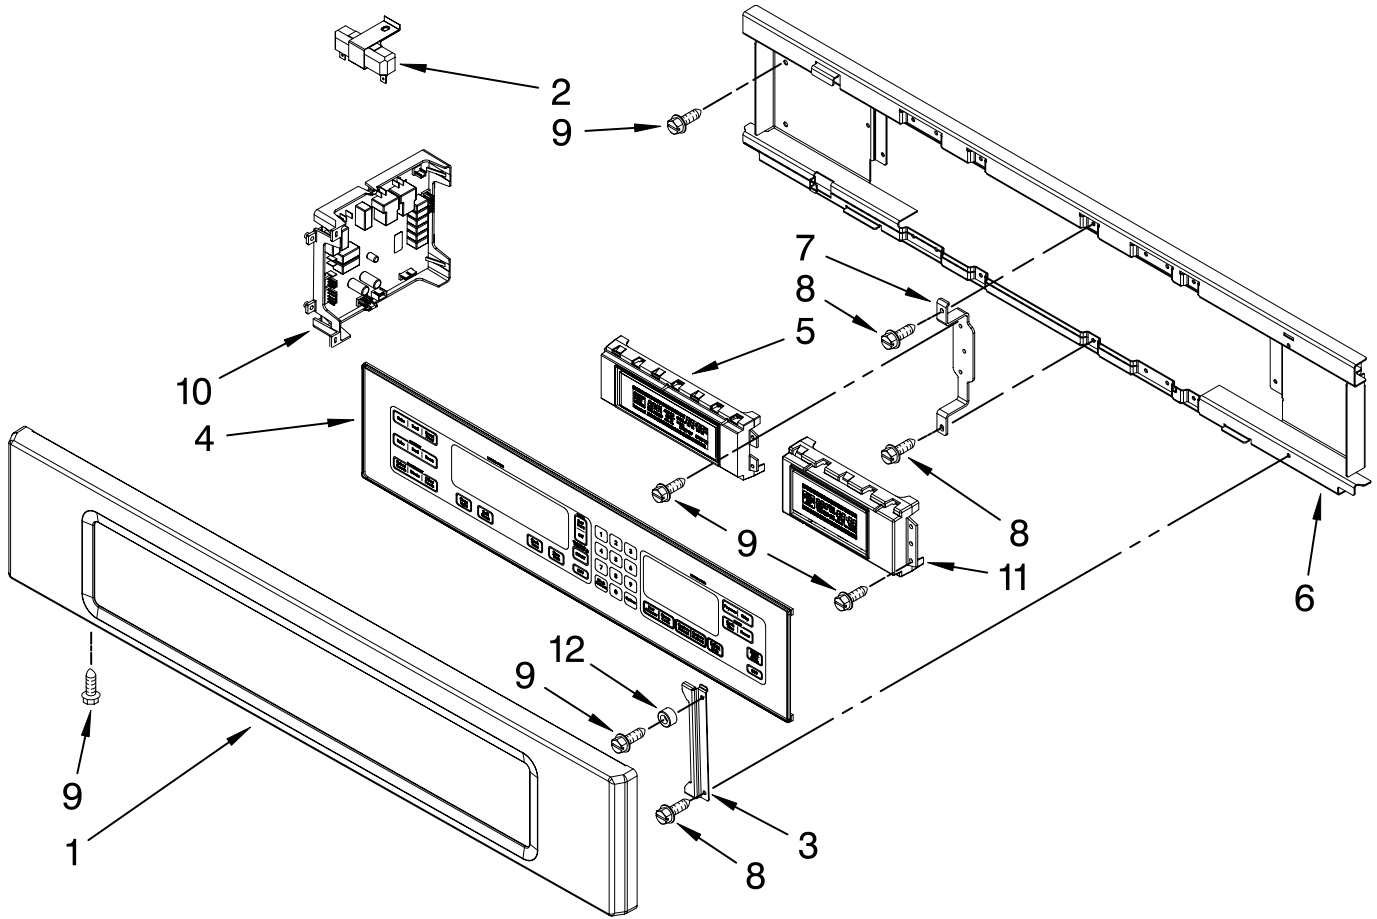

CONTROL PANEL PARTS

For Models: KEMS378SBL00, KEMS378SWH00, KEMS378SSS00
(Black) (White) (Stainless)

Illus. No.	Part No.	DESCRIPTION
1	8303717BL 8303717WH 8303717SS	Panel, Control Black White Stainless
2	8304441	Resistor, Drop
3	8303797	Bracket, Glass Touch
4	8303881	Keyboard, Glass Touch
5	W10118734	Oven, User Interface
6	8303720	Backer, Control
7	8303887	Bracket, Enclosure
8	4449154	Screw
9	3400832	Screw
10	W10119143	Appliance Manager
11	W10118735	Microwave, User Interface
12	9760749	Bumper

FOR ORDERING INFORMATION REFER TO PARTS PRICE LIST