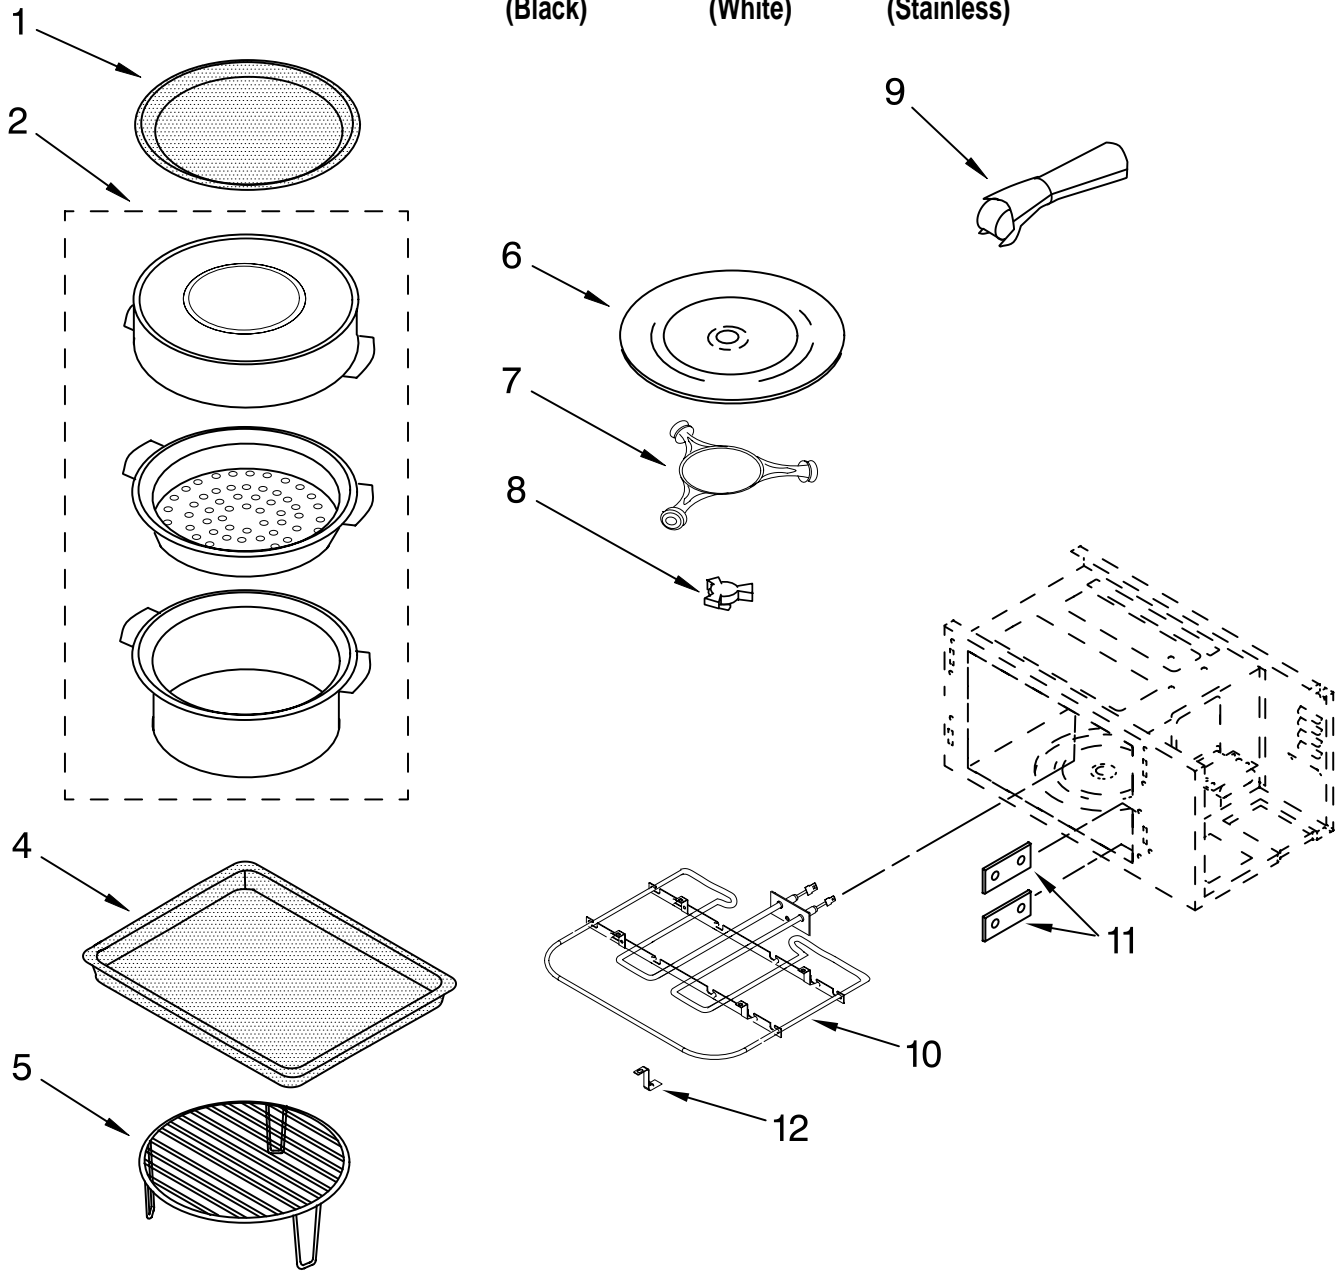

# INTERNAL MICROWAVE PARTS

For Models: KEMS378SBL00, KEMS378SWH00, KEMS378SSS00

(Black)

(White)

(Stainless)

Illus. No.	Part No.	DESCRIPTION
1	W10120480	Crisp Plate
2	W10120484	Steamer
4	W10120486	Plate, Baking
5	W10120483	Rack
6	8205676	Turntable
7	8205678	Ring
8	8205677	Drive, Turn Table
9	W10120481	Handle, Pan
10	W10120226	Grill Heater
11	W10120230	Cover, Plates (2)
12	W10120232	Bracket, Mounting