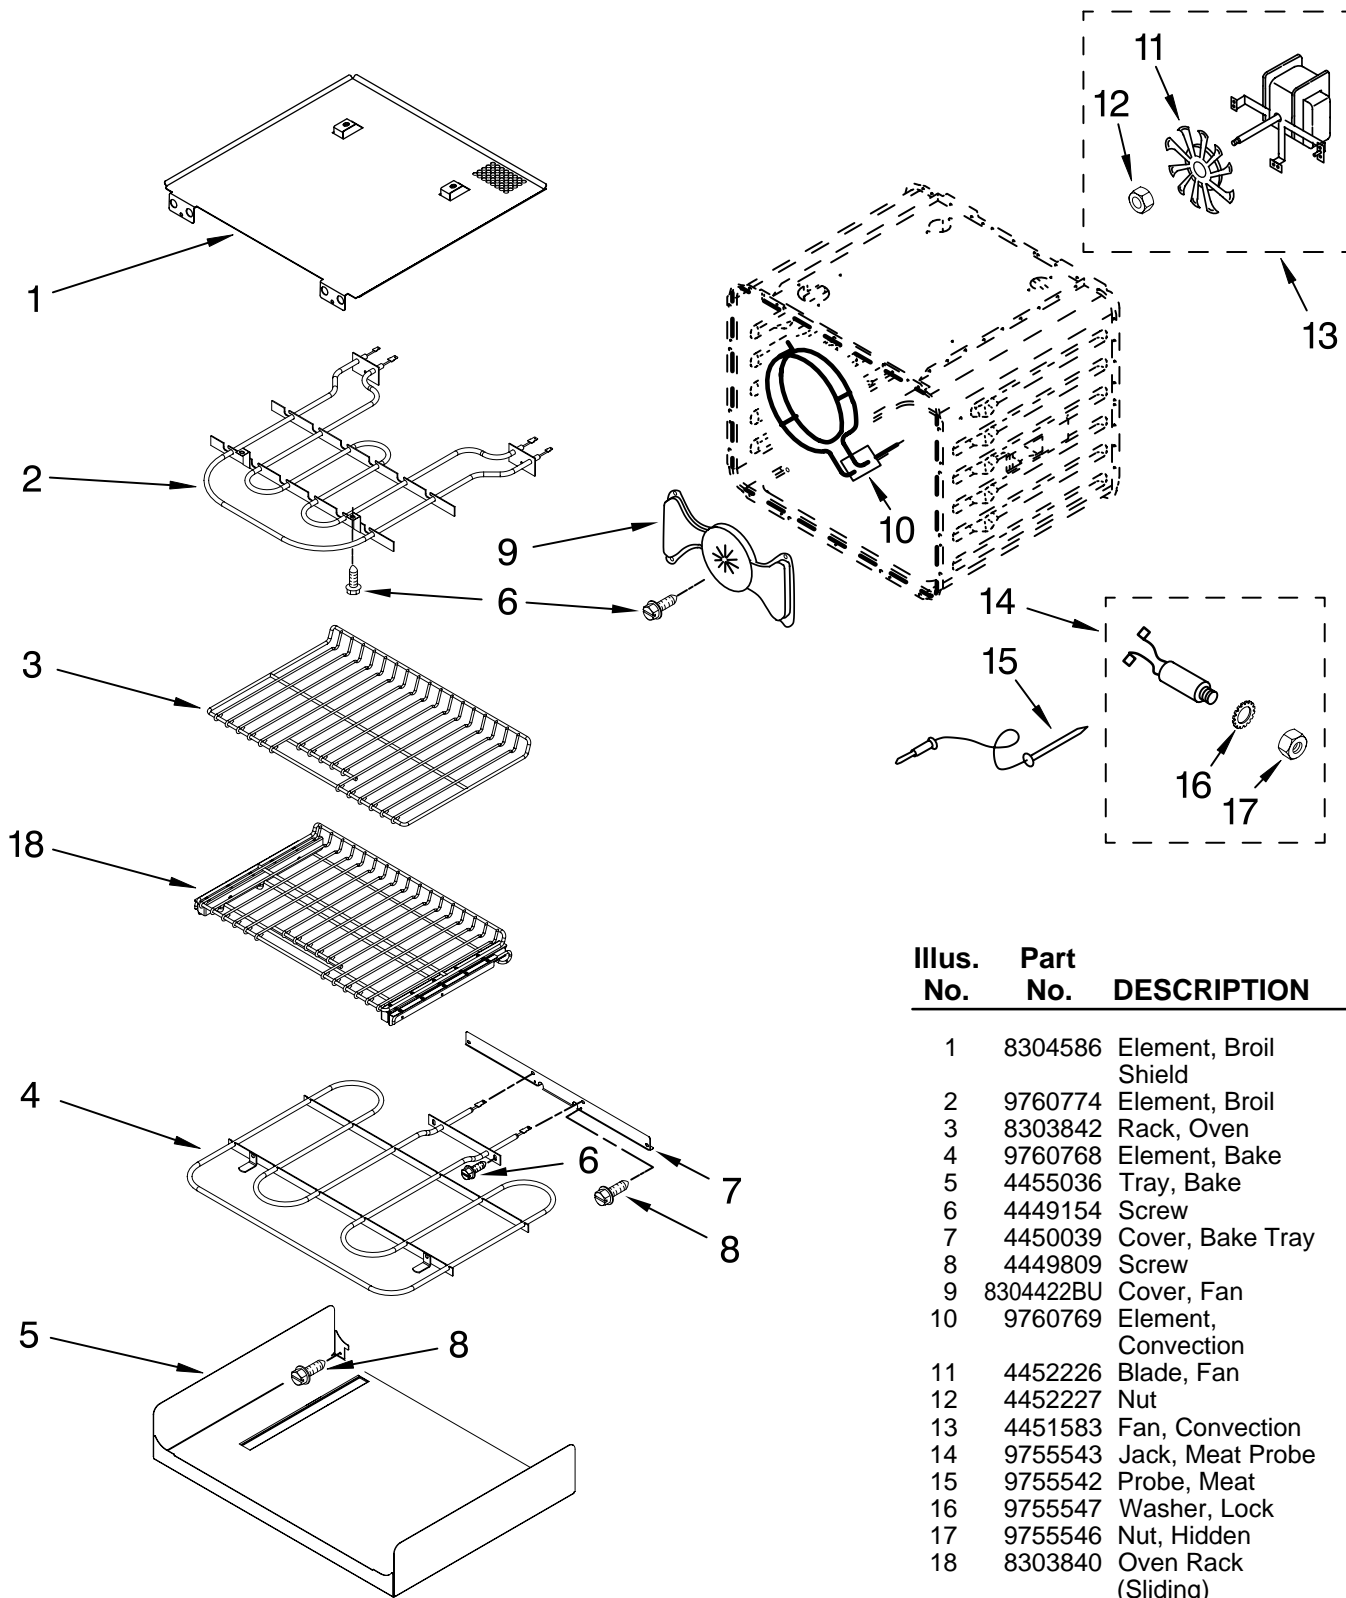

# INTERNAL OVEN PARTS

For Models: KEMS378SBL00, KEMS378SWH00, KEMS378SSS00

(Black)

(White)

(Stainless)

Illus. No.	Part No.	DESCRIPTION
1	8304586	Element, Broil Shield
2	9760774	Element, Broil
3	8303842	Rack, Oven
4	9760768	Element, Bake
5	4455036	Tray, Bake
6	4449154	Screw
7	4450039	Cover, Bake Tray
8	4449809	Screw
9	8304422BU	Cover, Fan
10	9760769	Element, Convection
11	4452226	Blade, Fan
12	4452227	Nut
13	4451583	Fan, Convection
14	9755543	Jack, Meat Probe
15	9755542	Probe, Meat
16	9755547	Washer, Lock
17	9755546	Nut, Hidden
18	8303840	Oven Rack (Sliding)