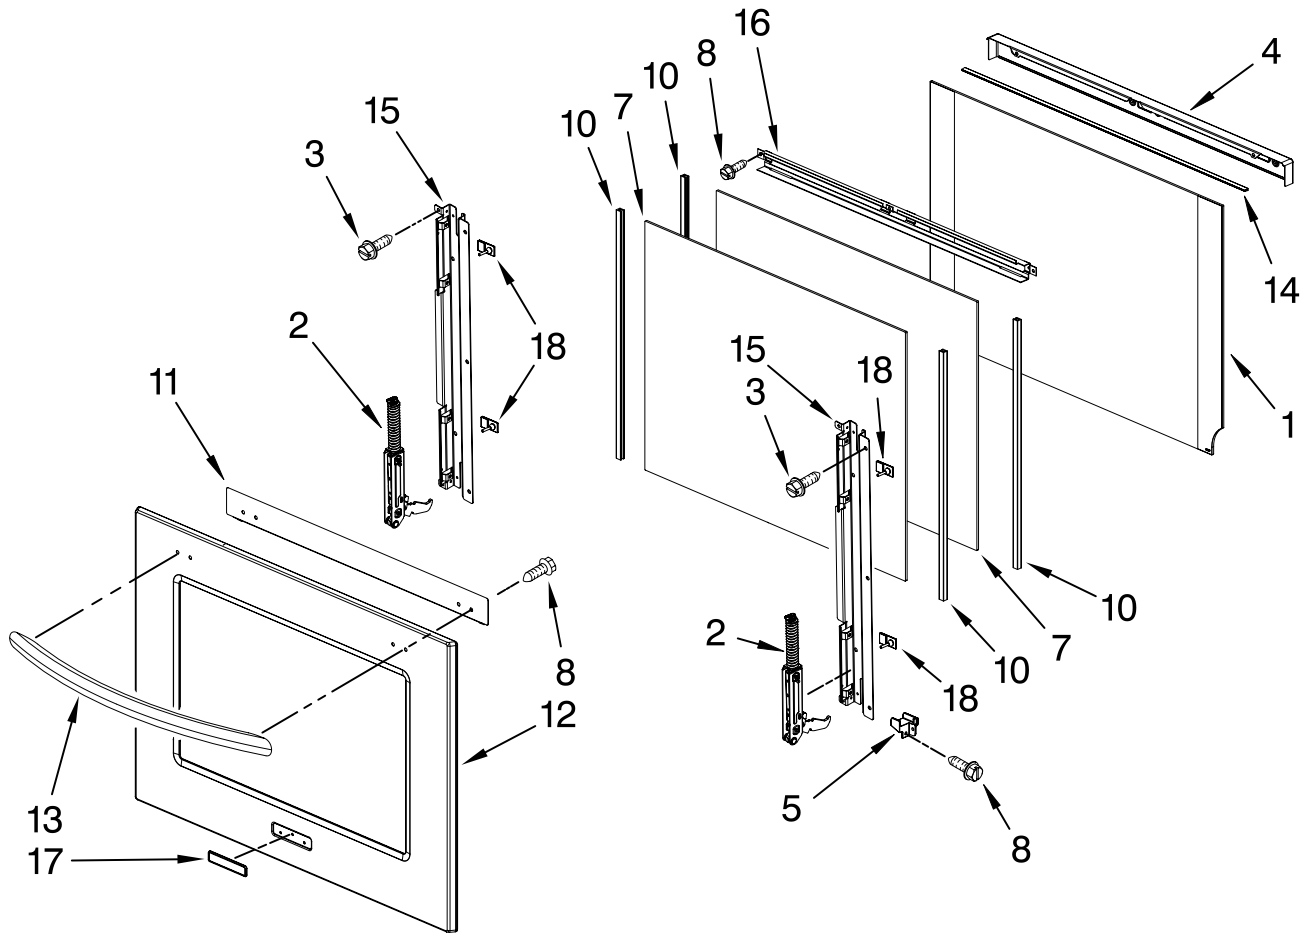

OVEN DOOR PARTS

For Models: KEMS378SBL00, KEMS378SWH00, KEMS378SSS00
(Black) (White) (Stainless)

Illus. No.	Part No.	DESCRIPTION
1	8303738BL	Door Liner
2	8303990	Hinge, Door (2)
3	3196183	Screw
4	8304580BL	Vent, Door Top
5		Bracket, Door
	8304377	Right
	8304378	Left
7	8303732	Glass, Inner
8	4449154	Screw
10	8304523	Seal

Illus. No.	Part No.	DESCRIPTION
11	8304361BL	Bracket, Handle
12		Door Glass, Assembly
		Includes #17
	8304001	Black
	8304003	White
	8303999	Stainless
13		Door Handle
	8303775BL	Black
	8303775WH	White
	8303775SS	Stainless

Illus. No.	Part No.	DESCRIPTION
14	8304525	Seal
15	8303745BL	Frame, Door Side
16	8303754	Door, Top Bracket
17		Badge
	8304603BL	Black
	8304603WH	White
	8304603SS	Stainless
18	8304522	Bumper, Glass

FOR ORDERING INFORMATION REFER TO PARTS PRICE LIST