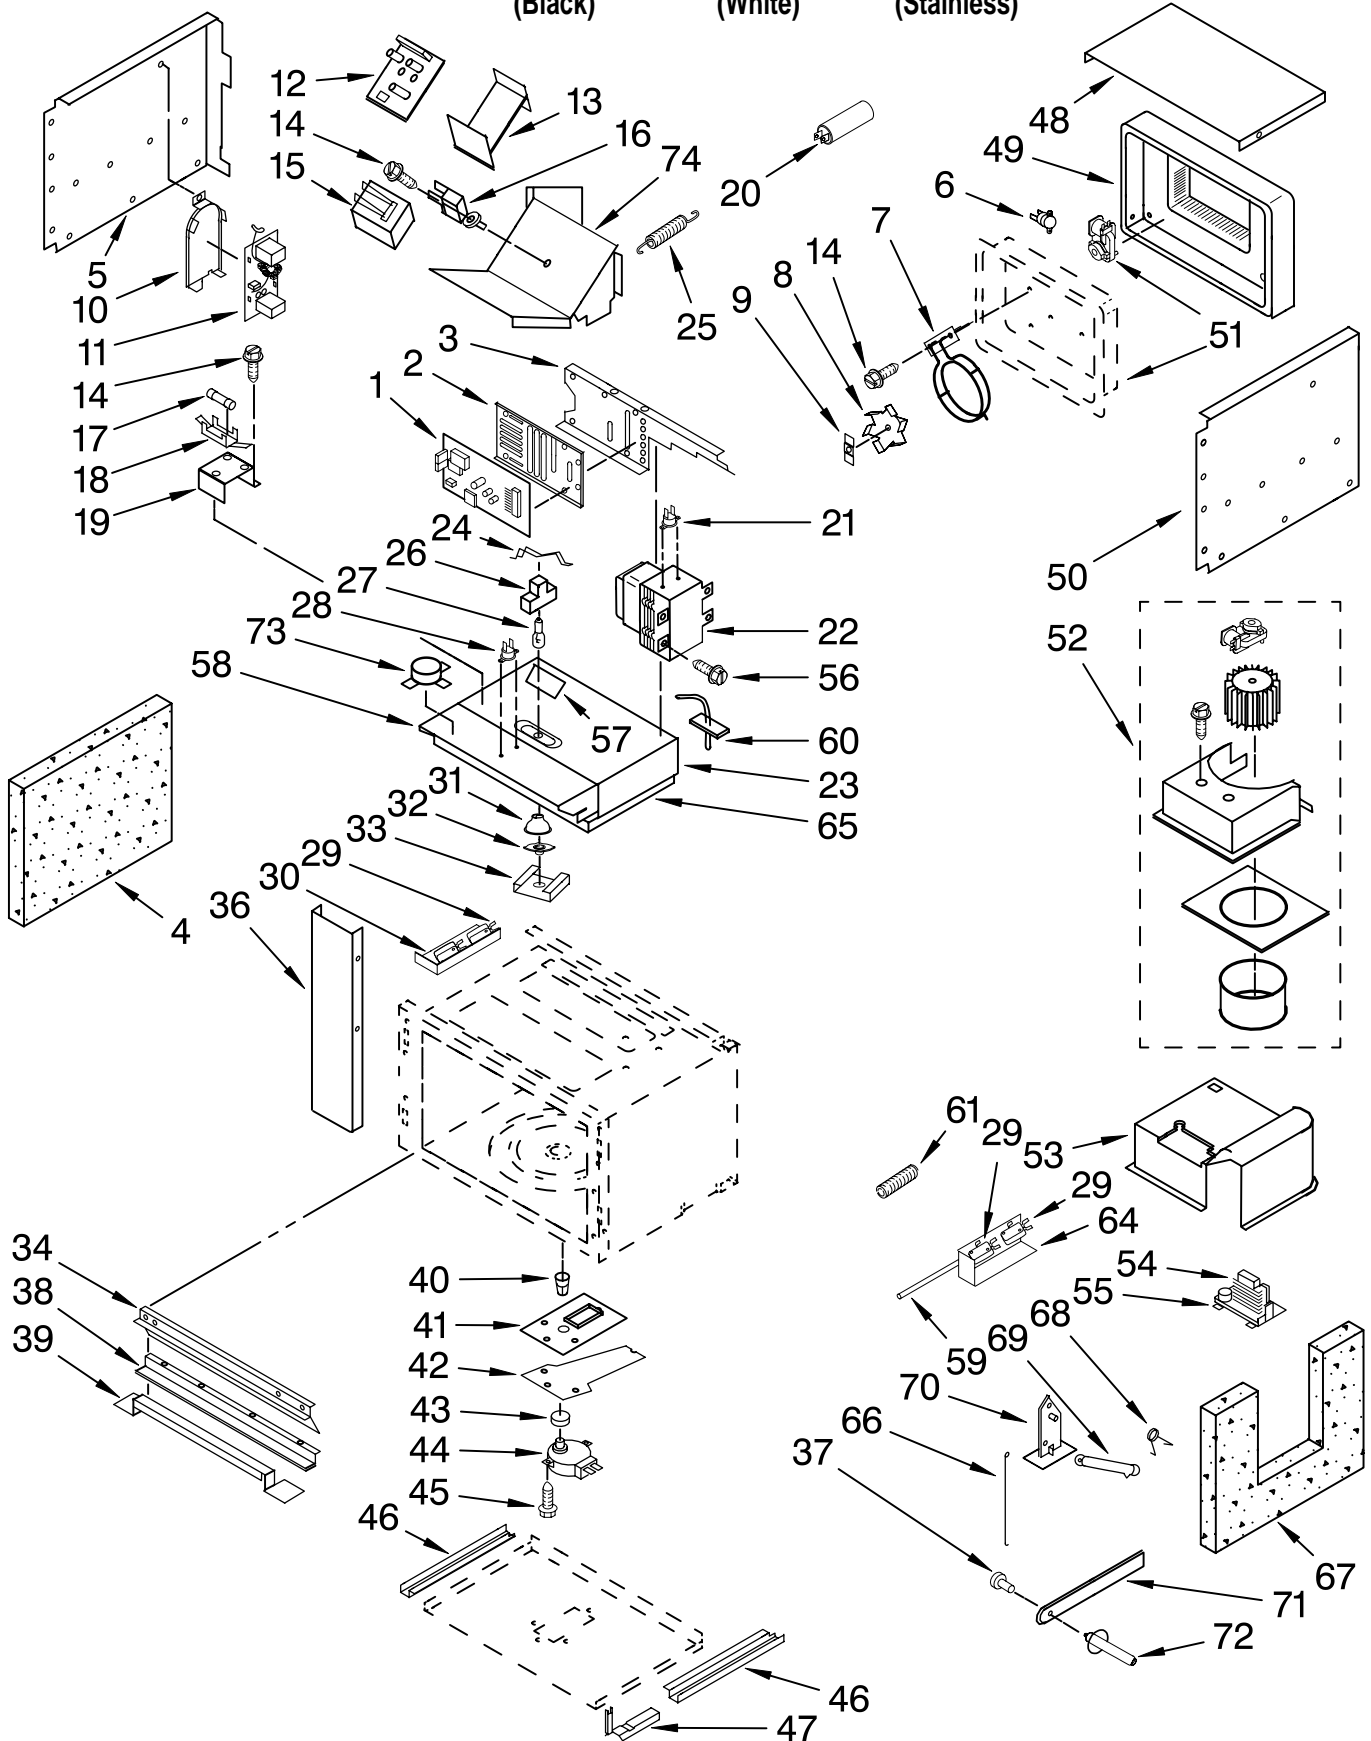

CABINET AND STIRRER PARTS

For Models: KEMS378SBL00, KEMS378SWH00, KEMS378SSS00

(Black)

(White)

(Stainless)

FOR ORDERING INFORMATION REFER TO PARTS PRICE LIST

CABINET AND STIRRER PARTS

For Models: KEMS378SBL00, KEMS378SWH00, KEMS378SSS00

(Black)

(White)

(Stainless)

Illus. No.	Part No.	DESCRIPTION	Illus. No.	Part No.	DESCRIPTION	Illus. No.	Part No.	DESCRIPTION
1	W10120227	Control, Electric	24	4375319	Spring, Lamp	48	W10130903	Cover, Plate
2	8205669	Support	25	8205685	Spring	49	W10130904	Cover, Rear
3	W10130892	Plate, Air	26	8205658	Housing, Lamp	50	8205680	Cover, Side Right
4	W10130901	Insulation, Side Left	27	4375348	Lamp	51	W10120221	Convection, Motor Assmebly
5	W10120471	Cover, Side Left	28	W10120222	Thermostat	52	8205721	Blower Assembly
6	W10120223	Thermostat	29	W10131248	Switch	53	W10130907	Cover, Inverter
7	W10120224	Element, Convection	30	8205683	Holder, Switch	54	W10120229	Inverter
8	4375418	Fan	31	4375320	Reflector	55	W10130906	Holder, Inverter
9	W10120233	Nut, Speed	32	4375318	Lens, Lamp	56	W10130890	Screw
10	W10130891	Holder	33	W10120231	Clip, Spring	57	W10130908	Baffle, Air
11	W10120220	Noise Filter	34	W10120476	Top Vent	58	W10130899	Plate, Air
12	W10120228	Control, Electric Converter	36		Trim, Side	59	W10120235	Rod, Release
13	W10130909	Bracket, Support		W10120472	Right	60	W10120225	Sensor
14	W10131249	Screw		W10120474	Left	61	8205685	Spring
15	8205692	Transformer	37	W10120469	Bushing	64	8205683	Interlock
16	4375427	Actuator	38	W10130905	Bracket, Support	65	W10130900	Insulation
17	4375321	Fuse	39	8205708	Bracket, Support	66	8205704	Spring
18	4375231	Block, Fuse	40	8205682	Shaft, Turntable Turntable	67	W10130902	Insulation
19	W10130897	Bracket, Support	41	8205681	Cover, Motor Turntable	68	8205689	Spring
20	8205653	Filter, Noise	42	W10120234	Cover	69	8205688	Arm
21	8205654	Thermostat	43	4375252	Gasket, Shaft	70	8205686	Support
22	W10120113	Magnetron	44	8205655	Motor, Turntable	71	W10120236	Arm
23	W10130895	Plate, Air	45	4375202	Screw	72	W10120470	Pin, Damper
			46	8205707	Support	73	8205690	Sensor
			47	W10120478	Hinge, Door	74	W10130898	Duct, Magnetron

FOR ORDERING INFORMATION REFER TO PARTS PRICE LIST