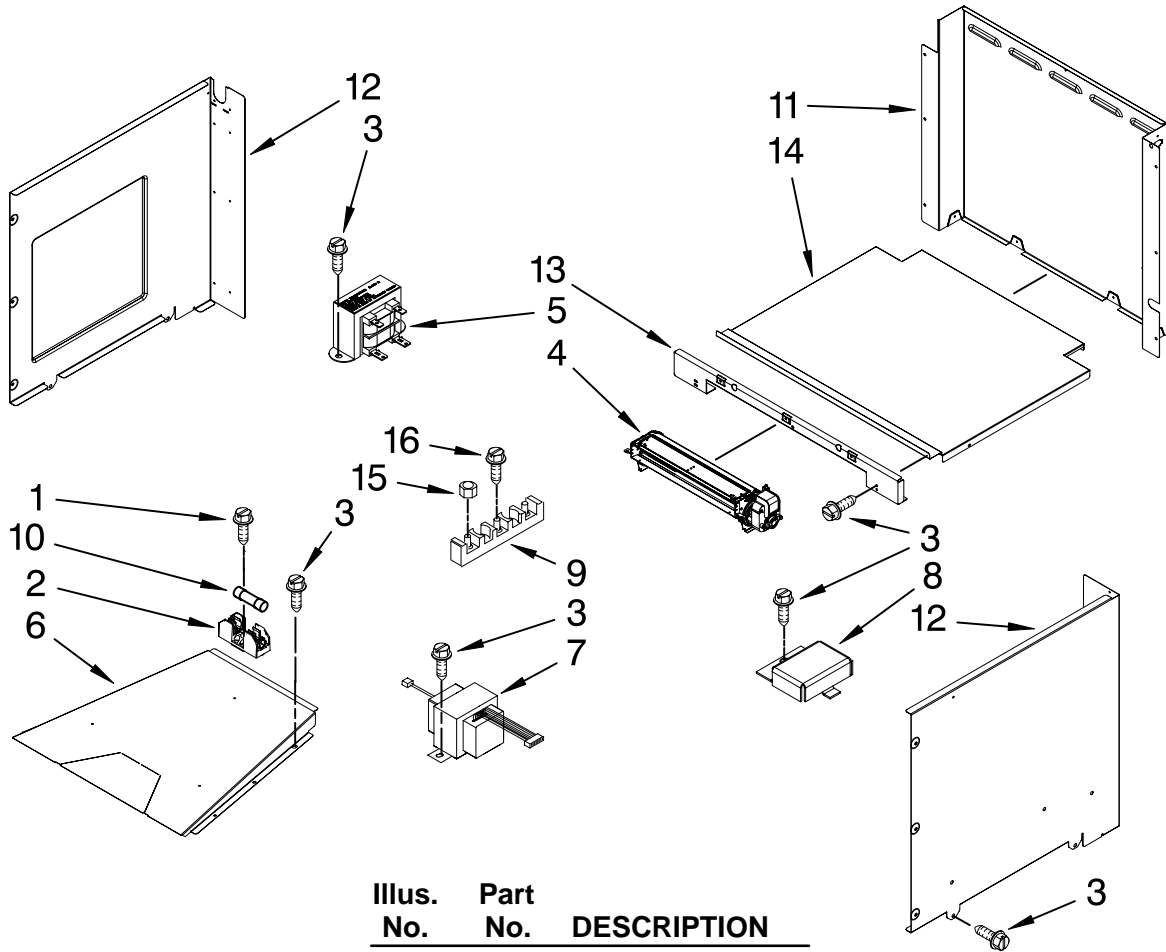

TOP VENTING PARTS

For Models: KEMS378SBL00, KEMS378SWH00, KEMS378SSS00

(Black)

(White)

(Stainless)

Illus. No.	Part No.	DESCRIPTION
1	4449154	Screw
2	4454949	Holder, Fuse
3	4449809	Screw
4	8303972	Blower
5	9760588	Transformer, Lights
6	8303514	Exhaust Duct
7	9762053	Transformer, Control
8	8285593	Control Cover
9	4449868	Block, Terminal
10	W10017410	Fuse
11	8304509	Back Chassis Panel
12		Side, Combo
	8304546	Right
	8303539	Left
13	8303538	Channel, Rear Combo
14	8303802	Cover, Top
15	112432	Nut
16	3400080	Screw

FOR ORDERING INFORMATION REFER TO PARTS PRICE LIST