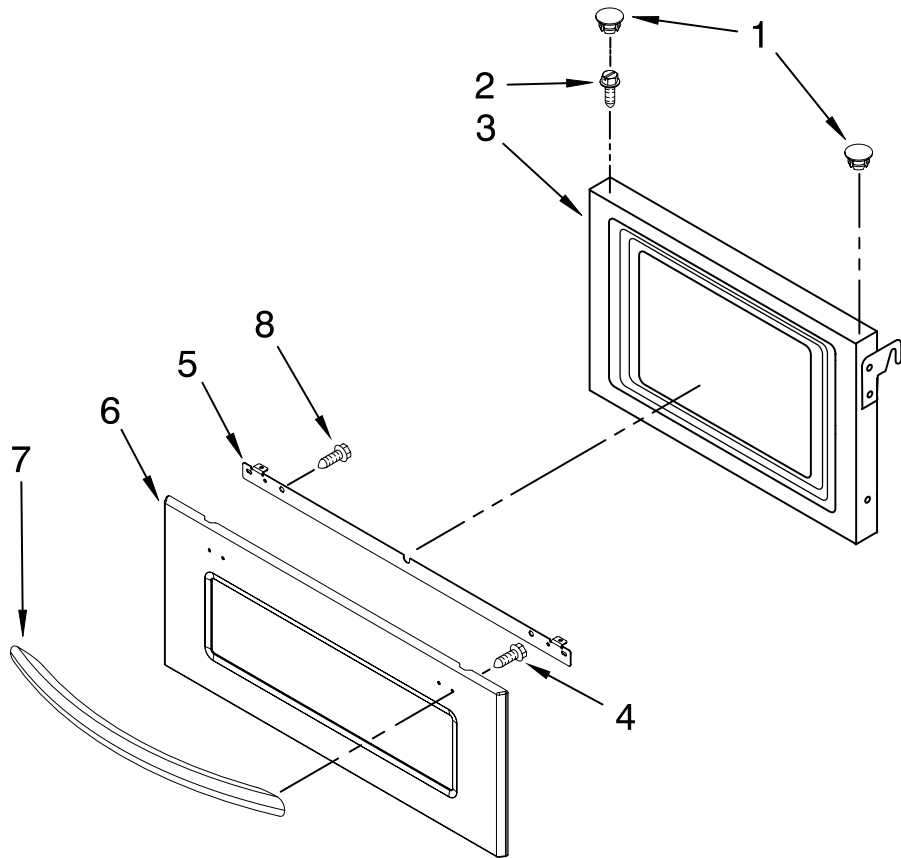

MICROWAVE DOOR PARTS

For Models: KEMS378SBL00, KEMS378SWH00, KEMS378SSS00
(Black) (White) (Stainless)

Illus. No.	Part No.	DESCRIPTION
1	8304588BL	Button, Plug (2)
2	4449809	Screw
3	W10120488	Door, Microwave
4	4449154	Screw (4)
5	8303033	Bracket, Handle
6		Glass Assembly
7		Handle, Door
	8304030	Black
	8304031	White
	8304029	Stainless
	8303775BL	Black
	8303775WH	White
	8303775SS	Stainless
8	W10143304	Screw

FOR ORDERING INFORMATION REFER TO PARTS PRICE LIST