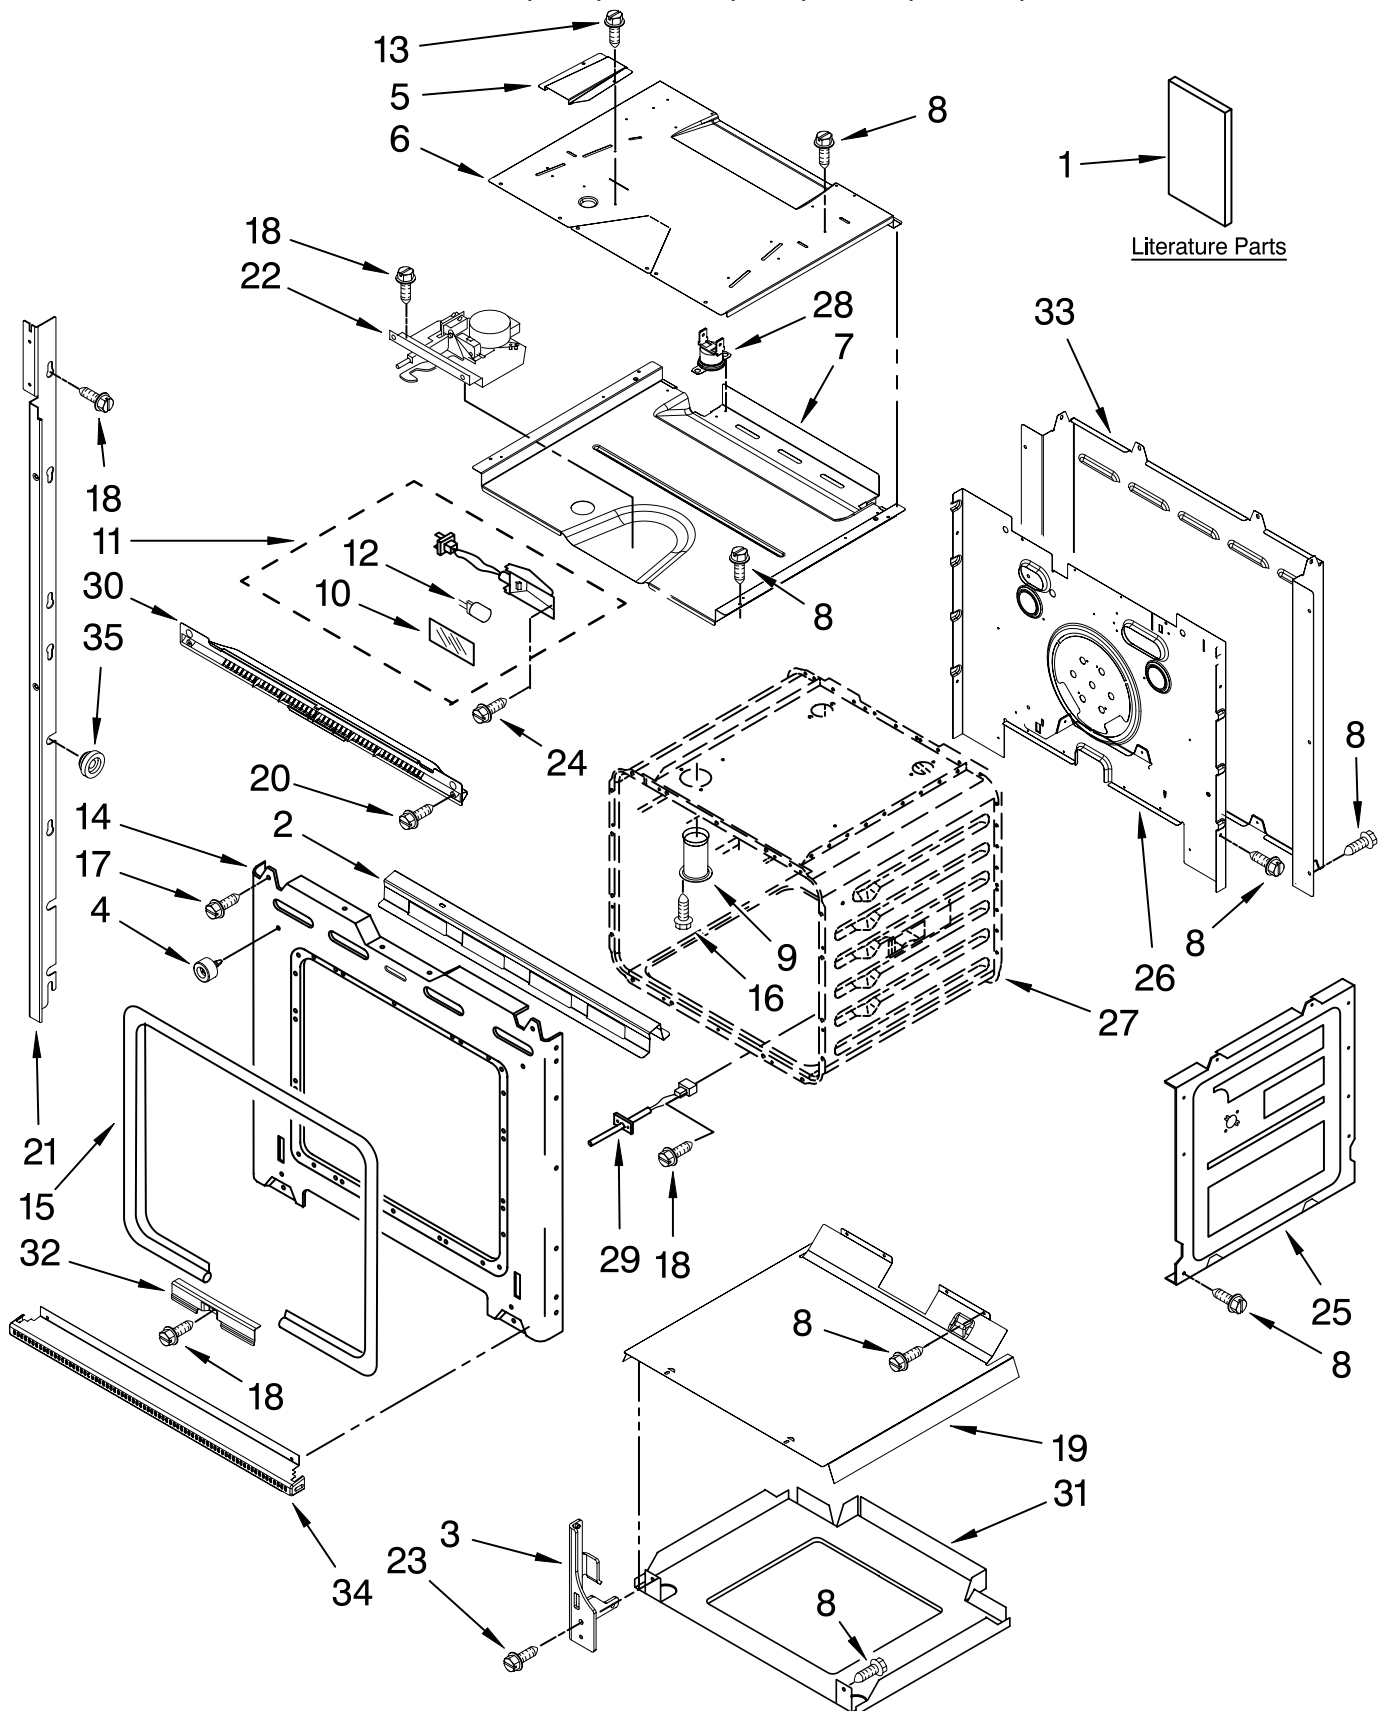

KitchenAid®

OVEN PARTS

For Models: KEMS378SBL00, KEMS378SWH00, KEMS378SSS00
(Black) (White) (Stainless)

27" BUILT-IN ELECTRIC
COMBO OVEN
THERMAL CONVECTION

FOR ORDERING INFORMATION REFER TO PARTS PRICE LIST