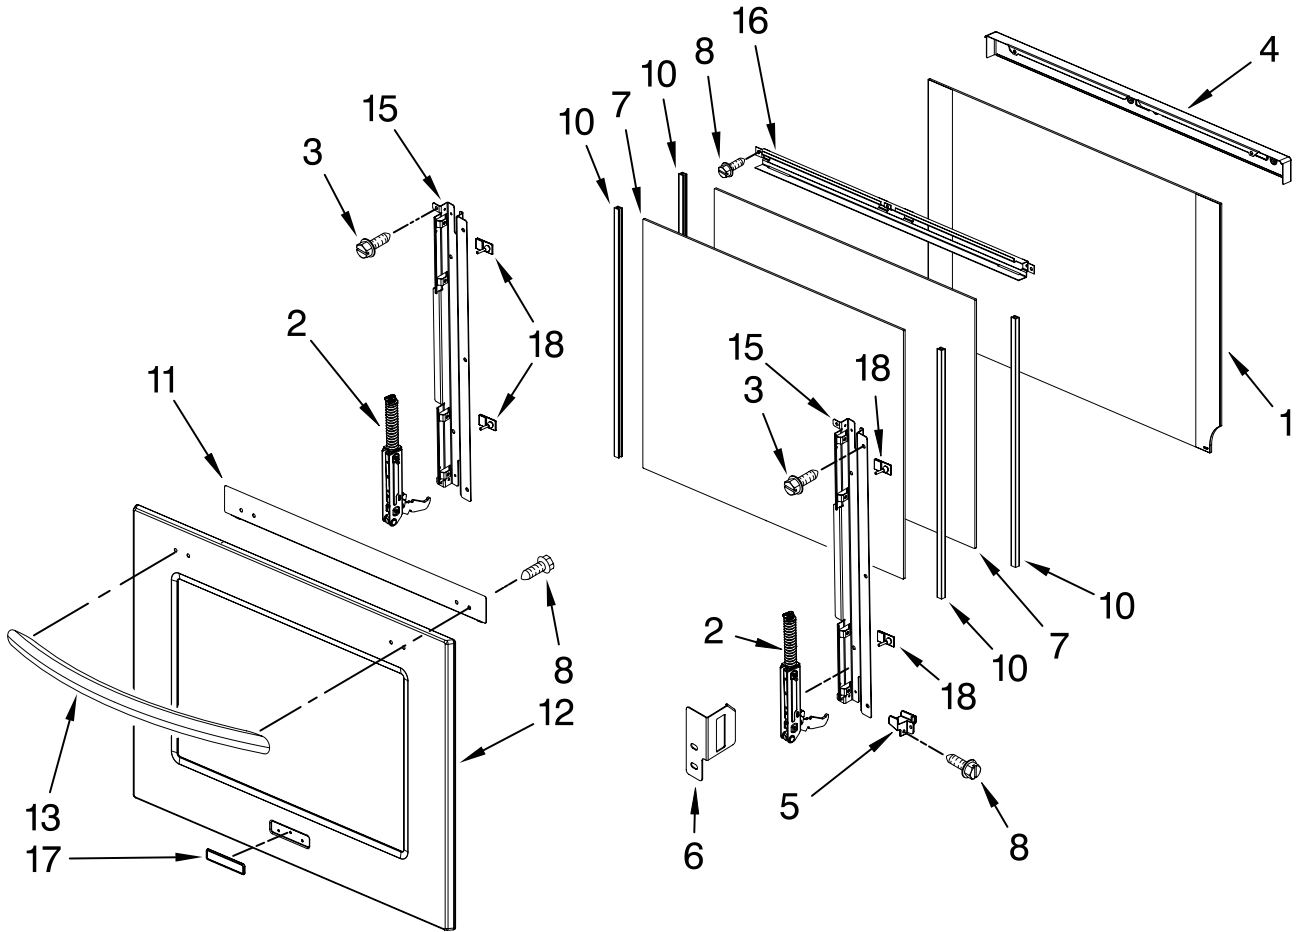

OVEN DOOR PARTS

For Models: KEMS378SBL02, KEMS378SWH02, KEMS378SSS02
(BLACK) (WHITE) (STAINLESS)

Illus. No.	Part No.	DESCRIPTION
1	8303738BL	Door Liner
2	W10174288	Hinge, Door (2)
3	3196183	Screw
4	8304580BL	Vent, Door Top
5	8304377	Bracket, Door Right
	8304378	Left
6	W10137044	Cover, Hinge Right
	W10137043	Left

Illus. No.	Part No.	DESCRIPTION
7	8303732	Glass, Inner
8	4449154	Screw
10	8304523	Seal
11	8304361BL	Bracket, Handle
12		Door Glass, Assembly Includes #17
	8304001	Black
	8304003	White
	8303999	Stainless

Illus. No.	Part No.	DESCRIPTION
13		Door Handle
	8303775BL	Black
	8303775WH	White
	8303775SS	Stainless
15	8303745BL	Frame, Door Side
16	8303754	Door, Top Bracket
17		Badge
	8304603BL	Black
	8304603WH	White
	8304603SS	Stainless
18	8304522	Bumper, Glass

FOR ORDERING INFORMATION REFER TO PARTS PRICE LIST