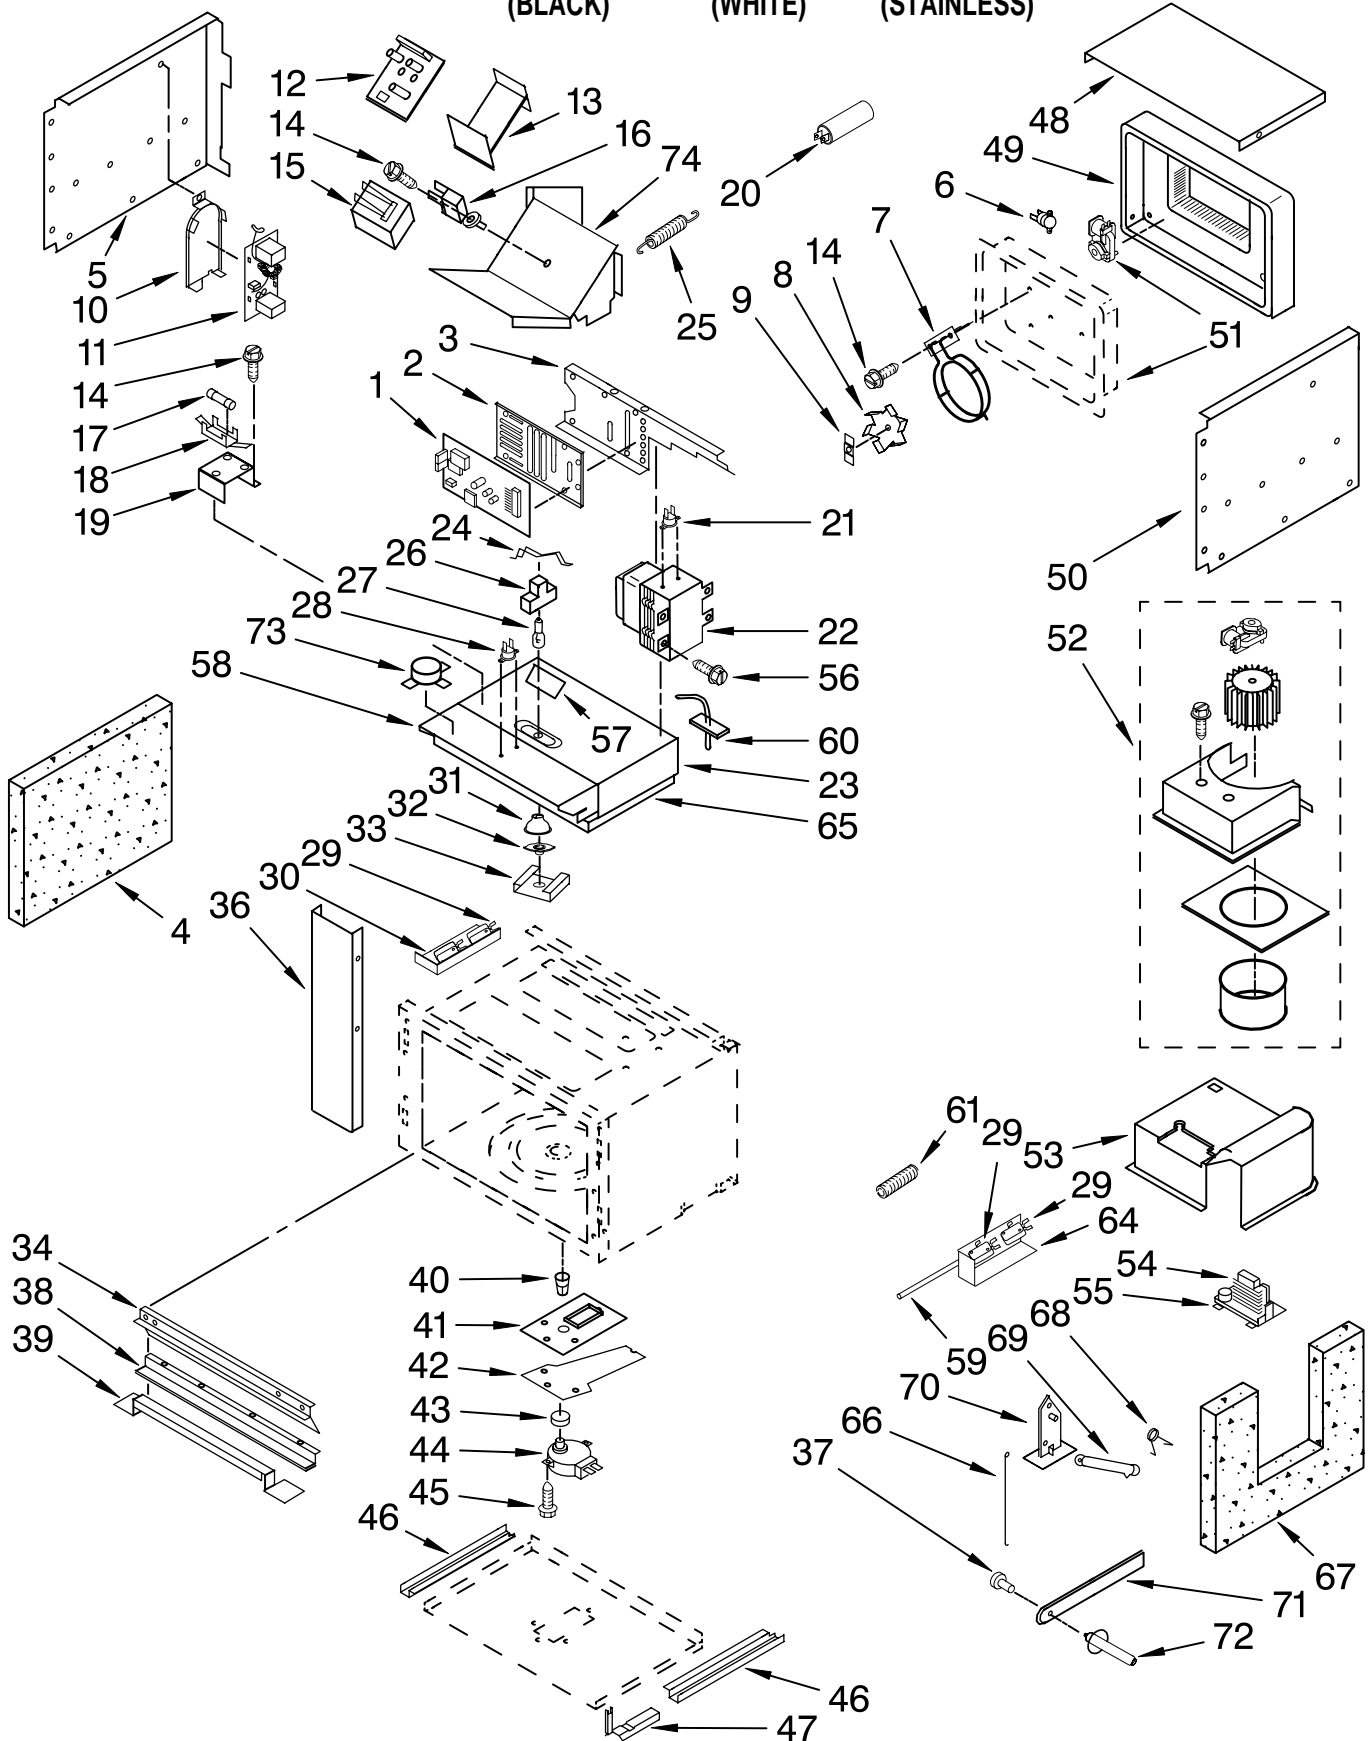

CABINET AND STIRRER PARTS

For Models: KEMS378SBL02, KEMS378SWH02, KEMS378SSS02
(BLACK) (WHITE) (STAINLESS)

FOR ORDERING INFORMATION REFER TO PARTS PRICE LIST

CABINET AND STIRRER PARTS

For Models: KEMS378SBL02, KEMS378SWH02, KEMS378SSS02
(BLACK) (WHITE) (STAINLESS)

Illus. No.	Part No.	DESCRIPTION	Illus. No.	Part No.	DESCRIPTION	Illus. No.	Part No.	DESCRIPTION
1	W10120227	Control, Electric	23	W10130895	Plate, Air	49	W10130904	Cover, Rear
2	8205669	Support	24	4375319	Spring, Lamp	50	8205680	Cover, Side Right
3	W10130892	Plate, Air	25	8205685	Spring	51	W10120221	Convection, Motor
4	W10130901	Insulation, Side Left	26	8205658	Housing, Lamp			Assmely
5	W10120471	Cover, Side Left	27	4375348	Lamp	52	8205721	Blower Assembly
6	W10120223	Thermostat	28	W10120222	Thermostat	53	W10130907	Cover, Inverter
7	W10120224	Element, Convection	29	W10131248	Switch	54	W10120229	Inverter
8	4375418	Fan	30	8205683	Holder, Switch	55	W10130906	Holder, Inverter
9	W10120233	Nut, Speed	31	4375320	Reflector	56	W10130890	Screw
10	W10130891	Holder	32	4375318	Lens, Lamp	57	W10130908	Baffle, Air
11	W10120220	Noise Filter	33	W10120231	Clip, Spring	58	W10130899	Plate, Air
12	W10120228	Control, Electric Converter	34	W10120476	Top Vent	59	W10120235	Rod, Release
13	W10130909	Bracket, Support	36	W10120472	Trim, Side Right	60	W10120225	Sensor
14	W10131249	Screw		W10120474	Left	61	8205685	Spring
15	8205692	Transformer	37	W10120469	Bushing	64	8205683	Interlock
16	4375427	Actuator	38	W10130905	Bracket, Support	65	W10130900	Insulation
17	4375321	Fuse	39	8205708	Bracket, Support	66	8205704	Spring
18	4375231	Block, Fuse	40	8205682	Shaft, Turntable	67	W10130902	Insulation
19	W10130897	Bracket, Support			Turntable	68	8205689	Spring
20	8205653	Filter, Noise	41	8205681	Cover, Motor	69	8205688	Arm
21	8205654	Thermostat			Turntable	70	8205686	Support
22	W10120113	Magnetron	42	W10120234	Cover	71	W10120236	Arm
			43	4375252	Gasket, Shaft	72	W10120470	Pin, Damper
			44	8205655	Motor, Turntable	73	8205690	Sensor
			45	4375202	Screw	74	W10130898	Duct, Magnetron
			46	8205707	Support			
			47	W10120478	Hinge, Door			
			48	W10130903	Cover, Plate			

FOR ORDERING INFORMATION REFER TO PARTS PRICE LIST