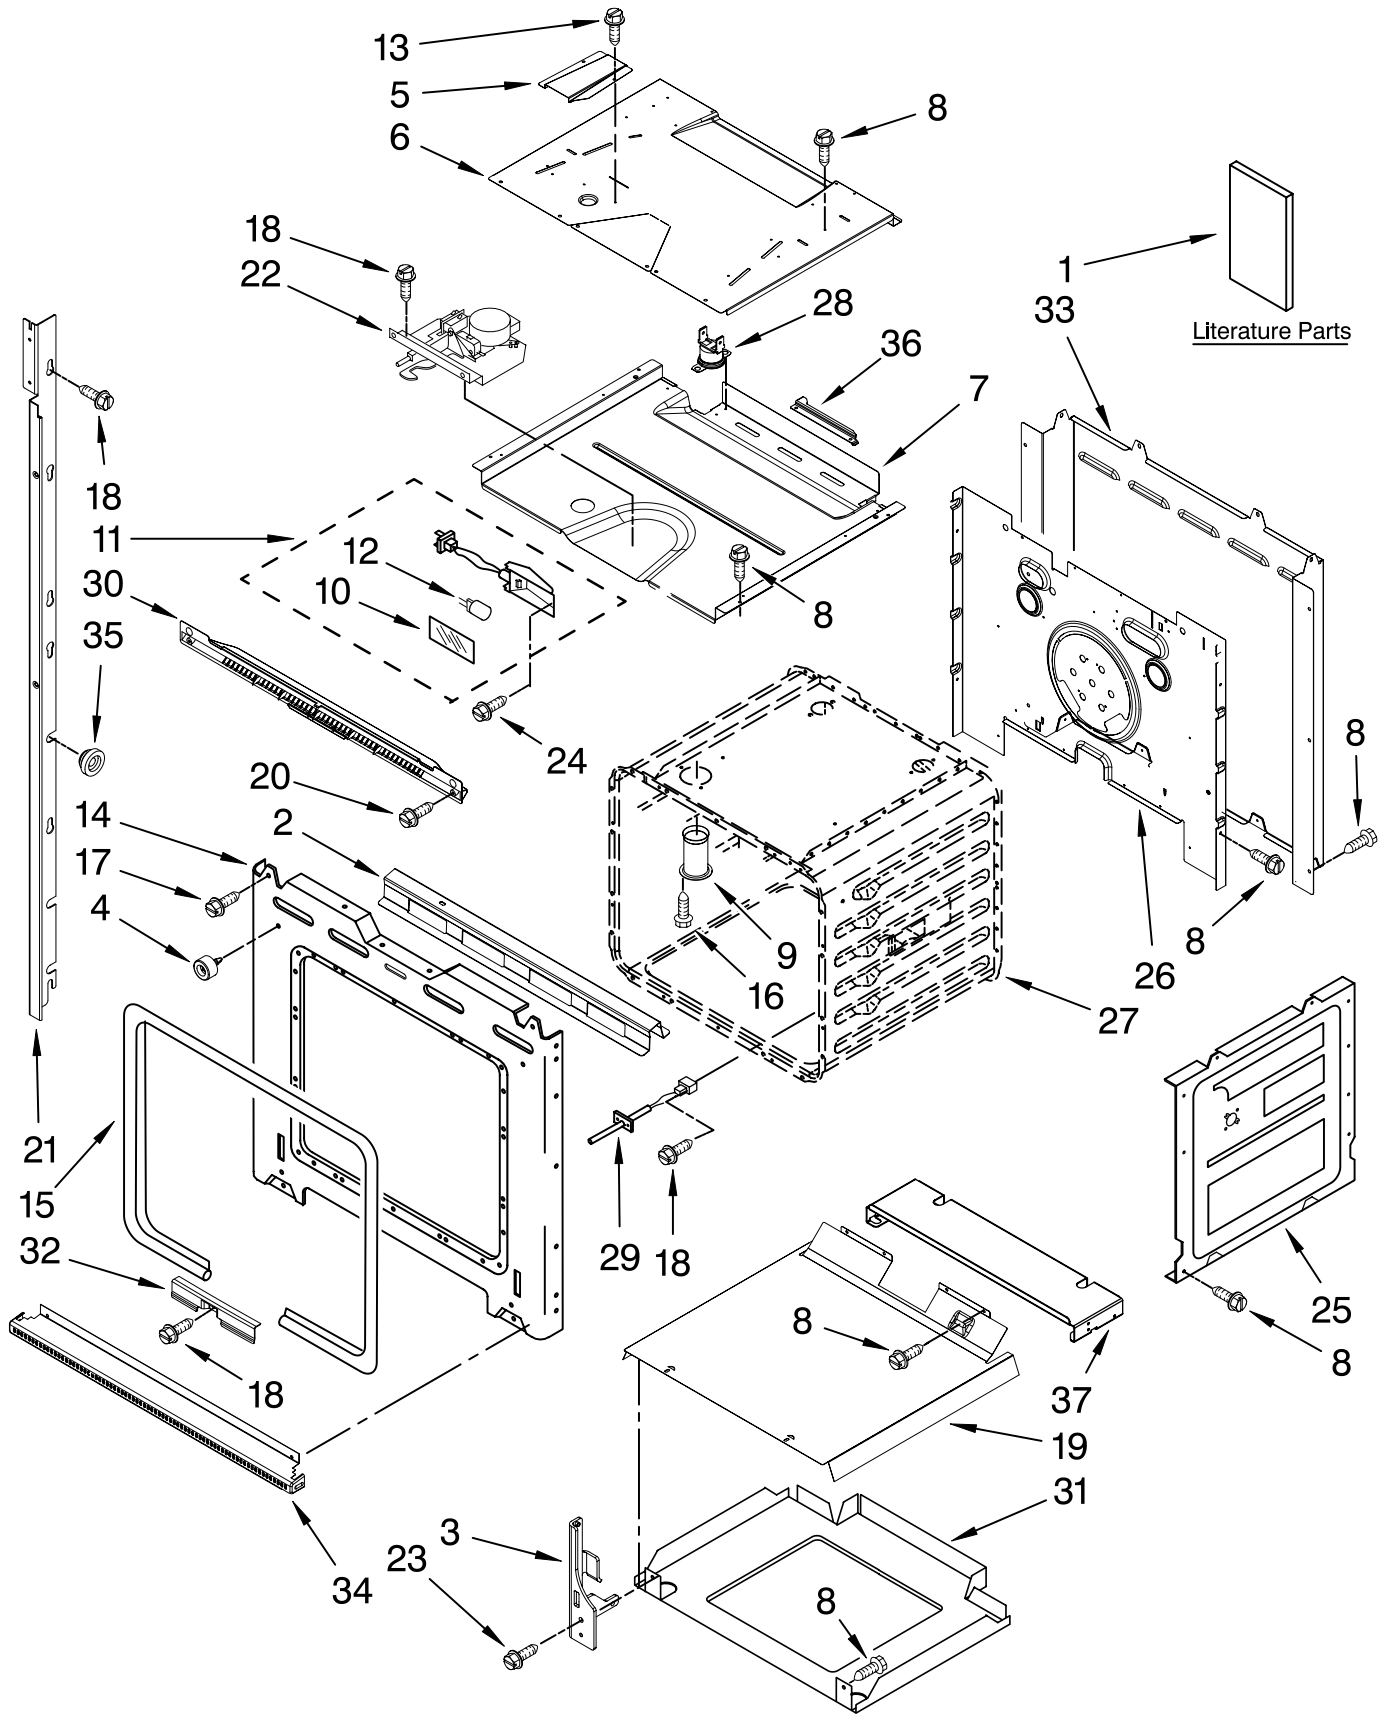

KitchenAid®

OVEN PARTS

For Models: KEMS378SBL02, KEMS378SWH02, KEMS378SSS02
(BLACK) (WHITE) (STAINLESS)

27" BUILT-IN ELECTRIC
COMBO OVEN
THERMAL CONVECTION

FOR ORDERING INFORMATION REFER TO PARTS PRICE LIST