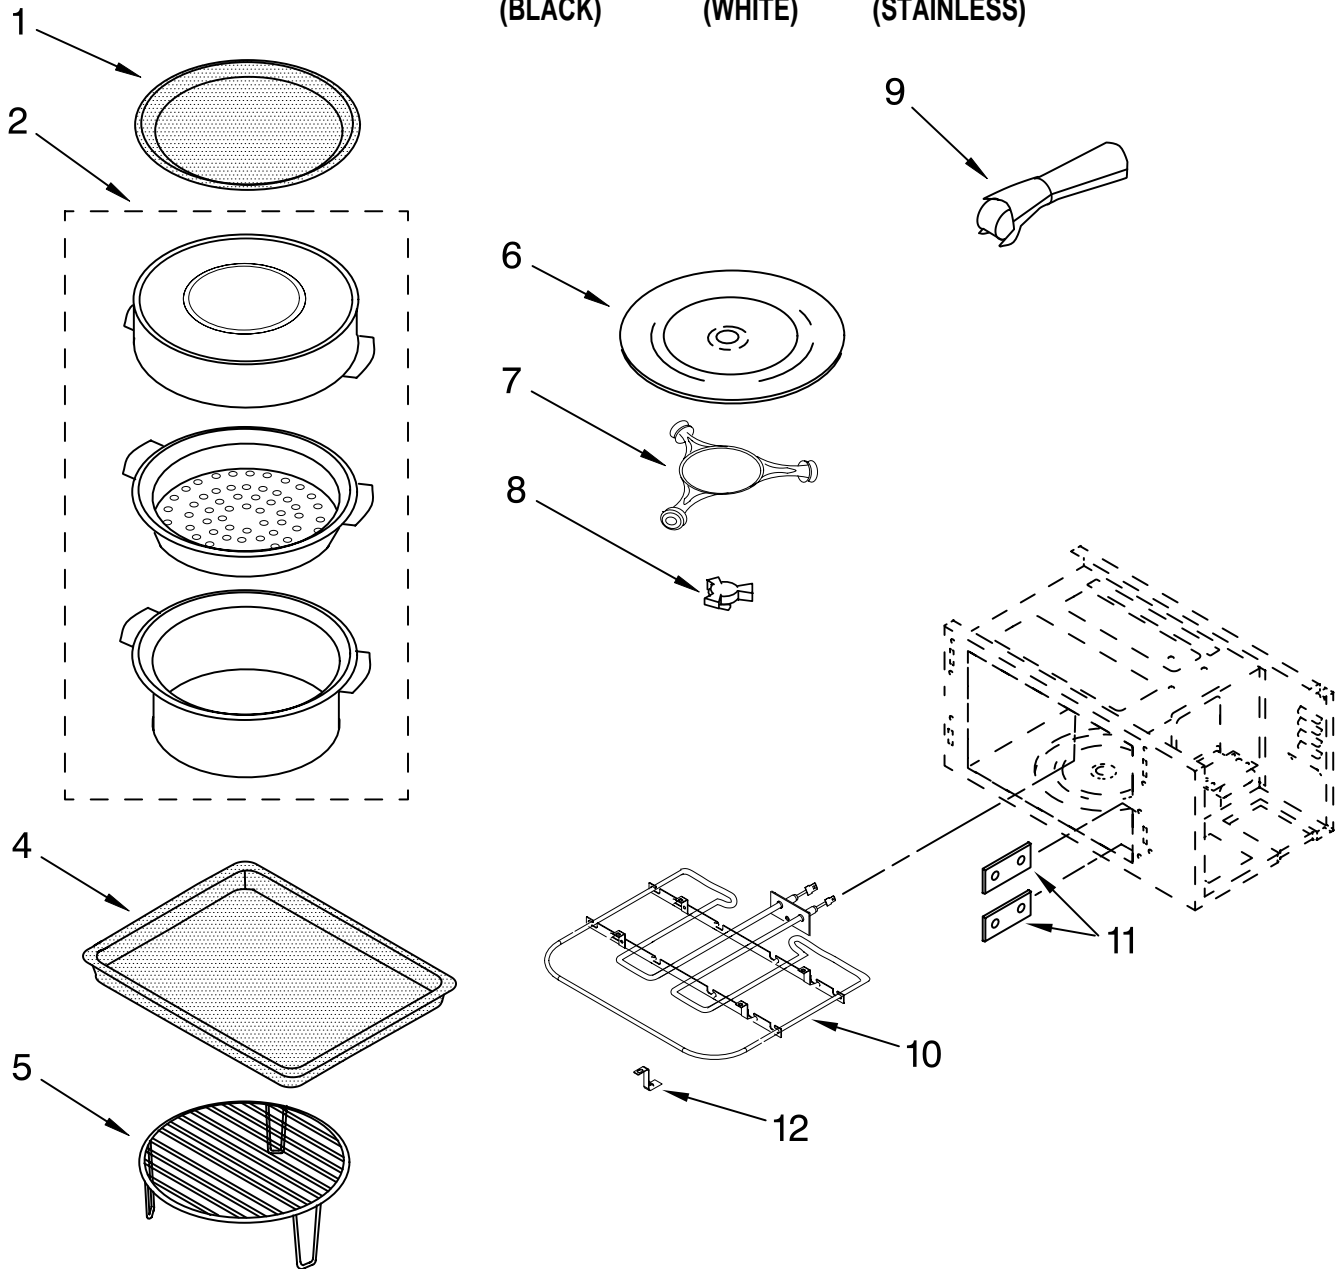

# INTERNAL MICROWAVE PARTS

For Models: KEMS378SBL02, KEMS378SWH02, KEMS378SSS02

(BLACK)

(WHITE)

(STAINLESS)

Illus. No.	Part No.	DESCRIPTION
------------	----------	-------------

- |    |           |                   |
|----|-----------|-------------------|
| 1  | W10120480 | Crisp Plate       |
| 2  | W10120484 | Steamer           |
| 4  | W10120486 | Plate, Baking     |
| 5  | W10120483 | Rack              |
| 6  | 8205676   | Turntable         |
| 7  | 8205678   | Ring              |
| 8  | 8205677   | Drive, Turn Table |
| 9  | W10120481 | Handle, Pan       |
| 10 | W10120226 | Grill Heater      |
| 11 | W10120230 | Cover, Plates (2) |
| 12 | W10120232 | Bracket, Mounting |