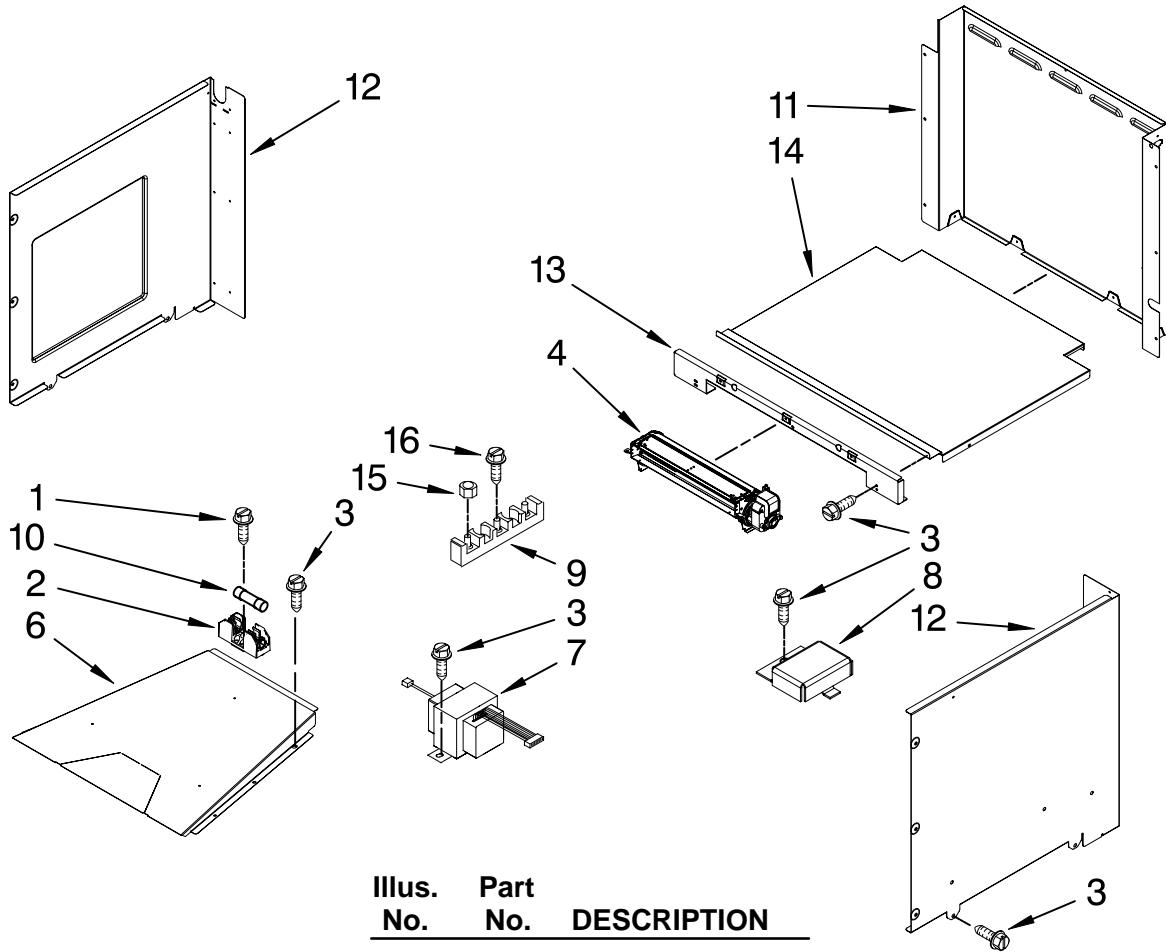

TOP VENTING PARTS

For Models: KEMS378SBL02, KEMS378SWH02, KEMS378SSS02
(BLACK) (WHITE) (STAINLESS)

Illus. No.	Part No.	DESCRIPTION
1	4449154	Screw
2	4454949	Holder, Fuse
3	4449809	Screw
4	8303972	Blower
6	8304643	Duct, Air Outlet
7	9762053	Transformer, Control
8	8285593	Control Cover
9	4449868	Block, Terminal
10	W10017410	Fuse
11	8304509	Back Chassis Panel
12		Side, Combo
	8304546	Right
	8303539	Left
13	8303538	Channel, Rear Combo
14	8303802	Cover, Top
15	7103P027-60	Nut, Terminal Block
16	3400080	Screw

FOR ORDERING INFORMATION REFER TO PARTS PRICE LIST