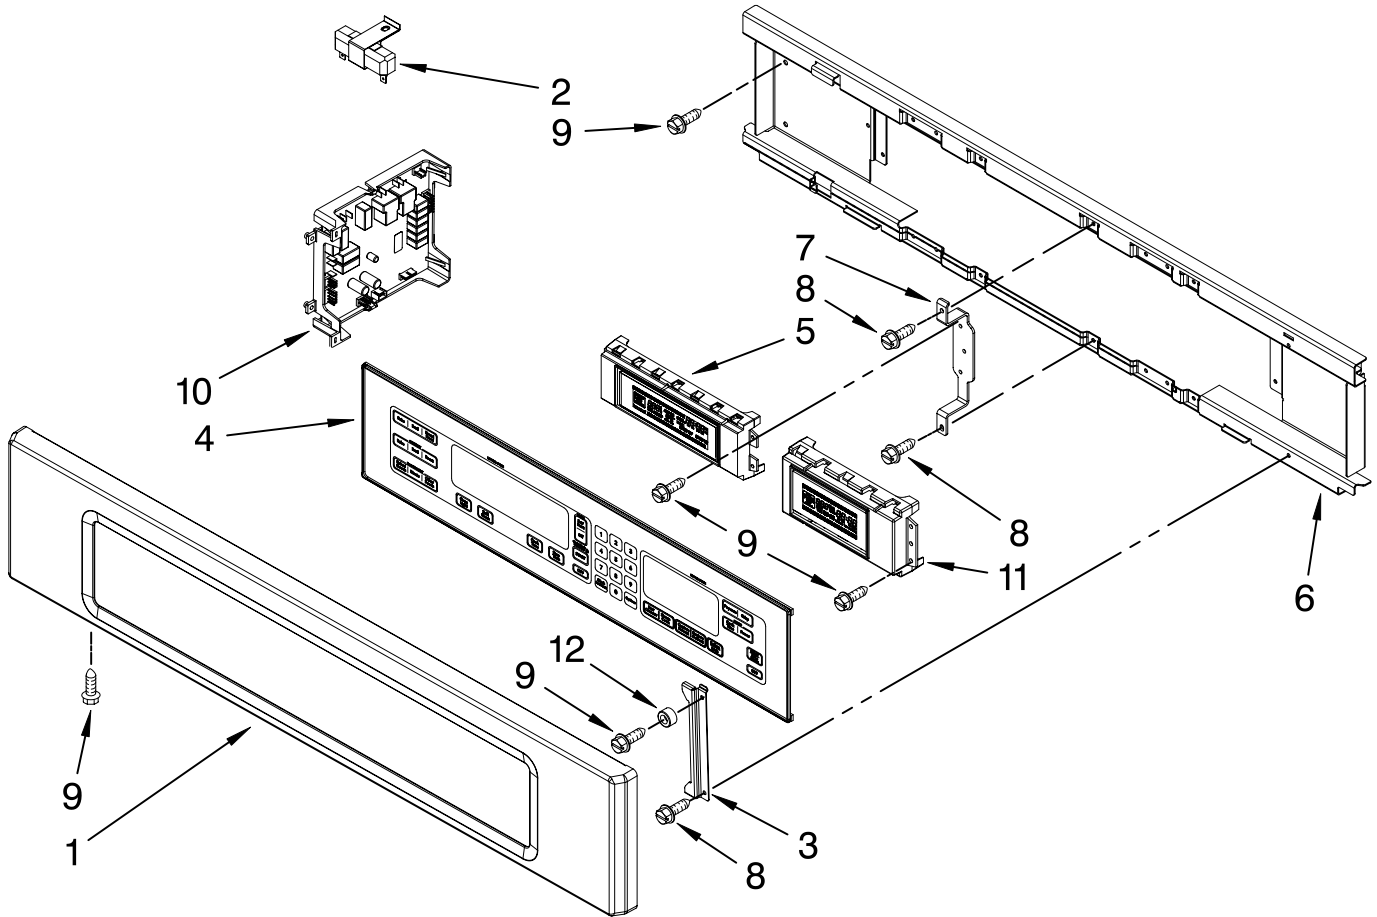

CONTROL PANEL PARTS

For Models: KEMS378SBL02, KEMS378SWH02, KEMS378SSS02
(BLACK) (WHITE) (STAINLESS)

Illus. No.	Part No.	DESCRIPTION
1	8303717BL 8303717WH W10165446	Panel, Control Black White Stainless
2	8304441	Resistor, Drop
3	8303797	Bracket, Glass Touch
4	8303881	Keyboard, Glass Touch
5	W10118734	Oven, User Interface
6	8303720	Backer, Control
7	8303887	Bracket, Enclosure
8	4449154	Screw
9	3400832	Screw
10	W10119143	Appliance Manager
11	W10118735	Microwave, User Interface
12	9760749	Bumper

FOR ORDERING INFORMATION REFER TO PARTS PRICE LIST