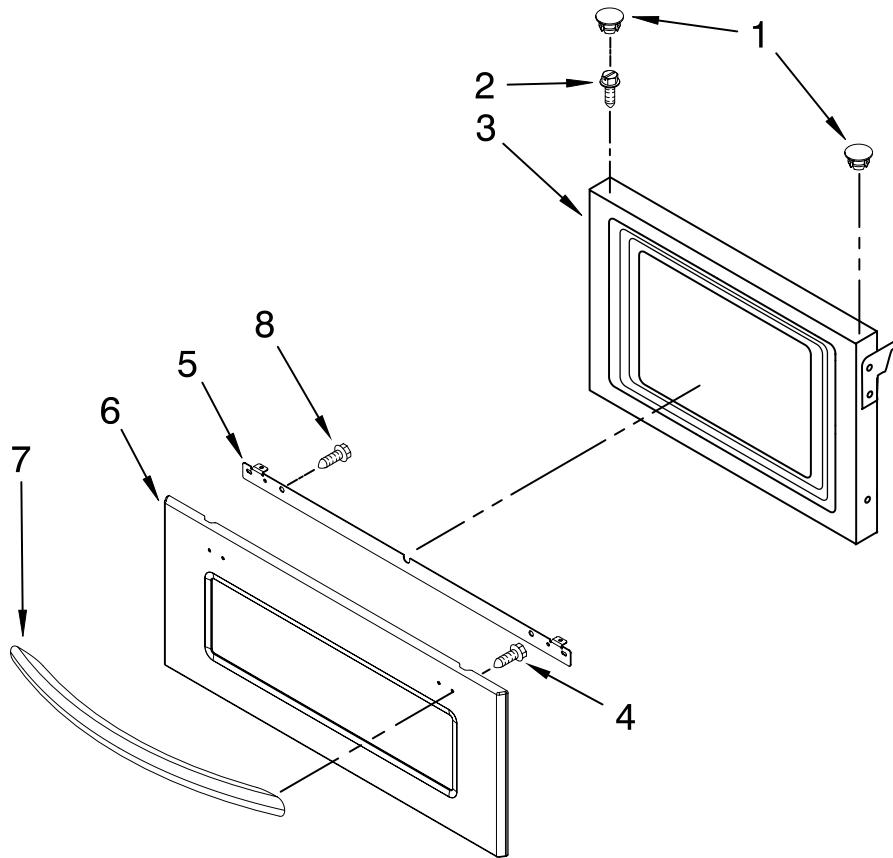

MICROWAVE DOOR PARTS

For Models: KEMS378SBL02, KEMS378SWH02, KEMS378SSS02
(BLACK) (WHITE) (STAINLESS)

Illus. No.	Part No.	DESCRIPTION
1	8304588BL	Button, Plug (2)
2	4449809	Screw
3	W10120488	Door, Microwave
4	4449154	Screw (4)
5	8303033	Bracket, Handle
6		Glass Assembly
	8304030	Black
	8304031	White
	8304029	Stainless
7		Handle, Door
	8303775BL	Black
	8303775WH	White
	8303775SS	Stainless
8	W10143304	Screw

FOR ORDERING INFORMATION REFER TO PARTS PRICE LIST