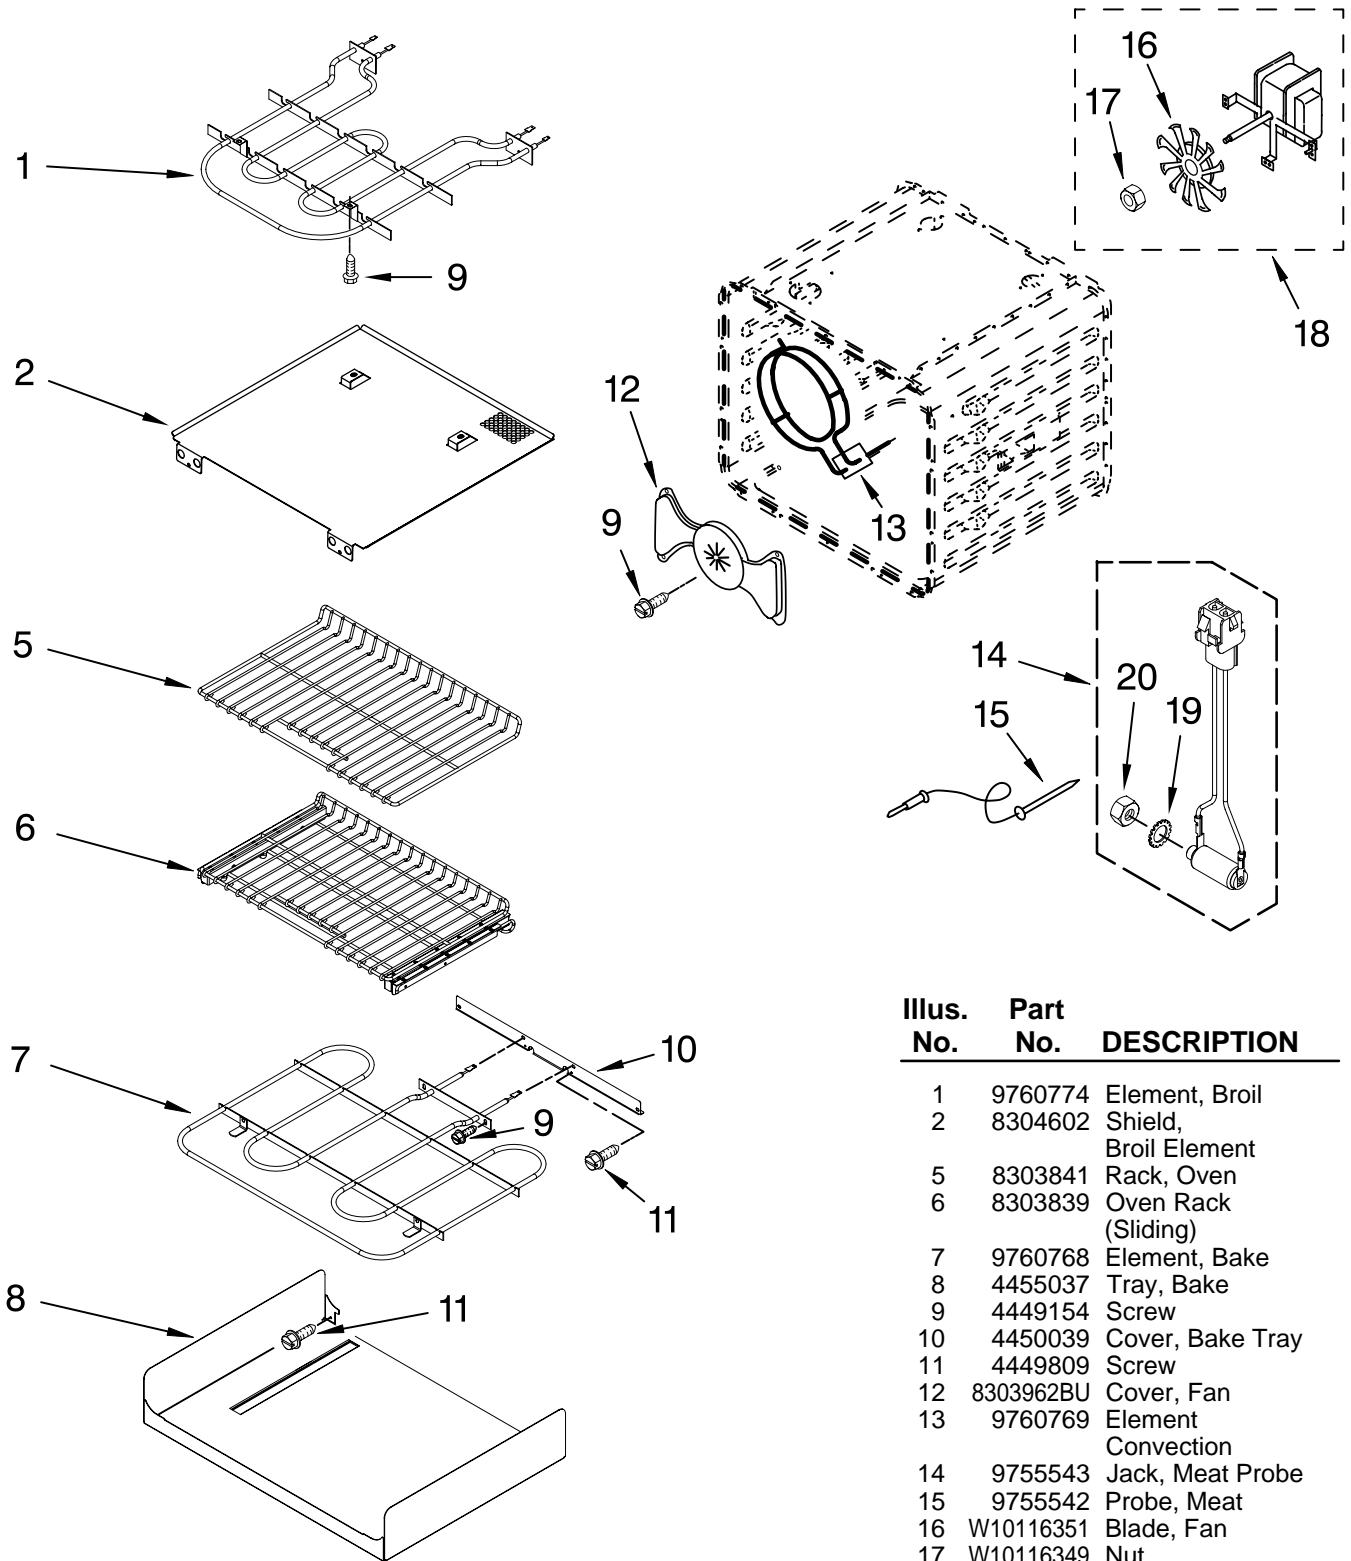

FOR ORDERING INFORMATION REFER TO PARTS PRICE LIST

INTERNAL OVEN PARTS

For Models: KEMS308SBL02, KEMS308SWH02, KEMS308SSS02

(Black)

(White)

(Stainless)

Illus. No.	Part No.	DESCRIPTION
1	9760774	Element, Broil
2	8304602	Shield, Broil Element
5	8303841	Rack, Oven
6	8303839	Oven Rack (Sliding)
7	9760768	Element, Bake
8	4455037	Tray, Bake
9	4449154	Screw
10	4450039	Cover, Bake Tray
11	4449809	Screw
12	8303962BU	Cover, Fan
13	9760769	Element Convection
14	9755543	Jack, Meat Probe
15	9755542	Probe, Meat
16	W10116351	Blade, Fan
17	W10116349	Nut
18	W10196895	Motor, Convection Fan
19	9755547	Washer, Lock
20	9755546	Nut, Hidden

FOR ORDERING INFORMATION REFER TO PARTS PRICE LIST

TOP VENTING PARTS

For Models: KEMS308SBL02, KEMS308SWH02, KEMS308SSS02

(Black)

(White)

(Stainless)

Illus. No.	Part No.	DESCRIPTION
1	4449154	Screw
2	4454949	Holder, Fuse
3	4449809	Screw
4	8303972	Blower
6	8304643	Duct, Air Outlet
7	9762053	Transformer, Control
8	8285593	Cover, Connector
9	4449868	Block, Terminal
10	W10017410	Fuse
11	8304509	Chassis, Back Combo
12	8304546	Right Side, Combo
	8303539	Left Side, Combo
13	8303537	Back, Control
14	8303519	Cover, Top Rear
15	7103P027-60	Nut, Terminal Block
16	8304569	Support, Microwave Module
17	3400080	Screw