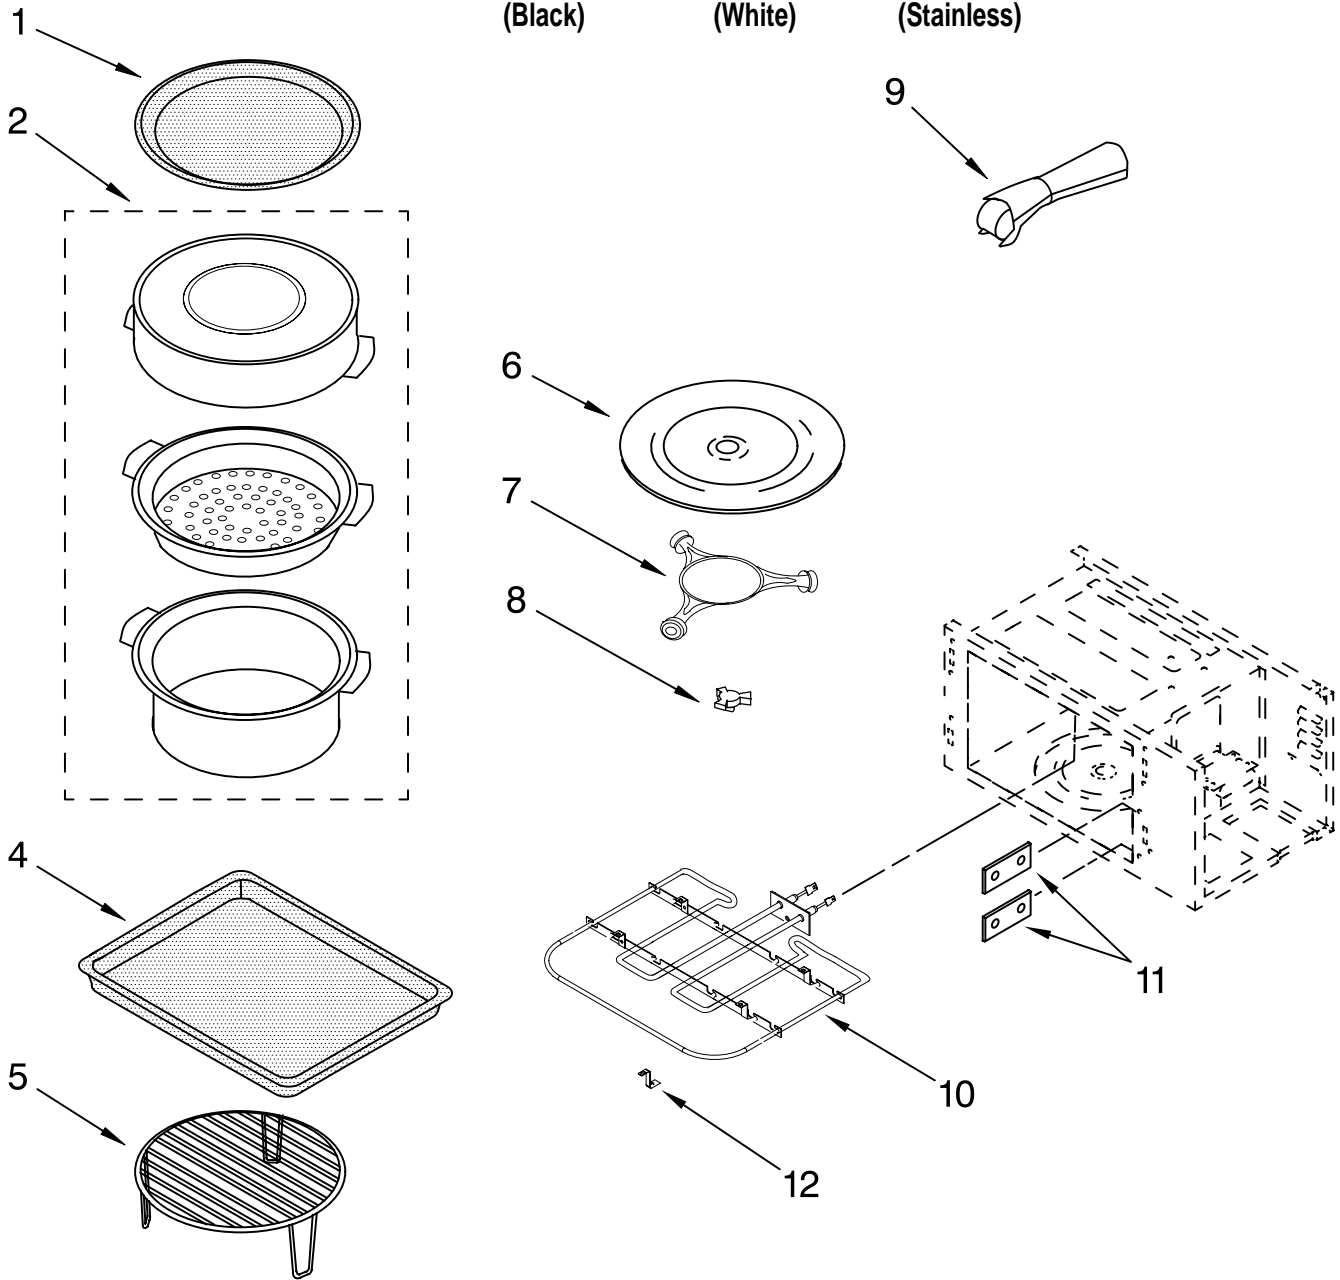

FOR ORDERING INFORMATION REFER TO PARTS PRICE LIST

INTERNAL MICROWAVE PARTS

For Models: KEMS308SBL02, KEMS308SWH02, KEMS308SSS02

(Black)

(White)

(Stainless)

Illus. No.	Part No.	DESCRIPTION
1	W10120480	Crisp Plate
2	W10120484	Steamer
4	W10120486	Plate, Baking
5	W10120483	Rack
6	8205676	Turntable
7	8205678	Ring
8	8205677	Drive, Turn Table
9	W10120481	Handle, Pan
10	W10120226	Grill Heater
11	W10120230	Cover, Plates (2)
12	W10120232	Bracket, Mounting