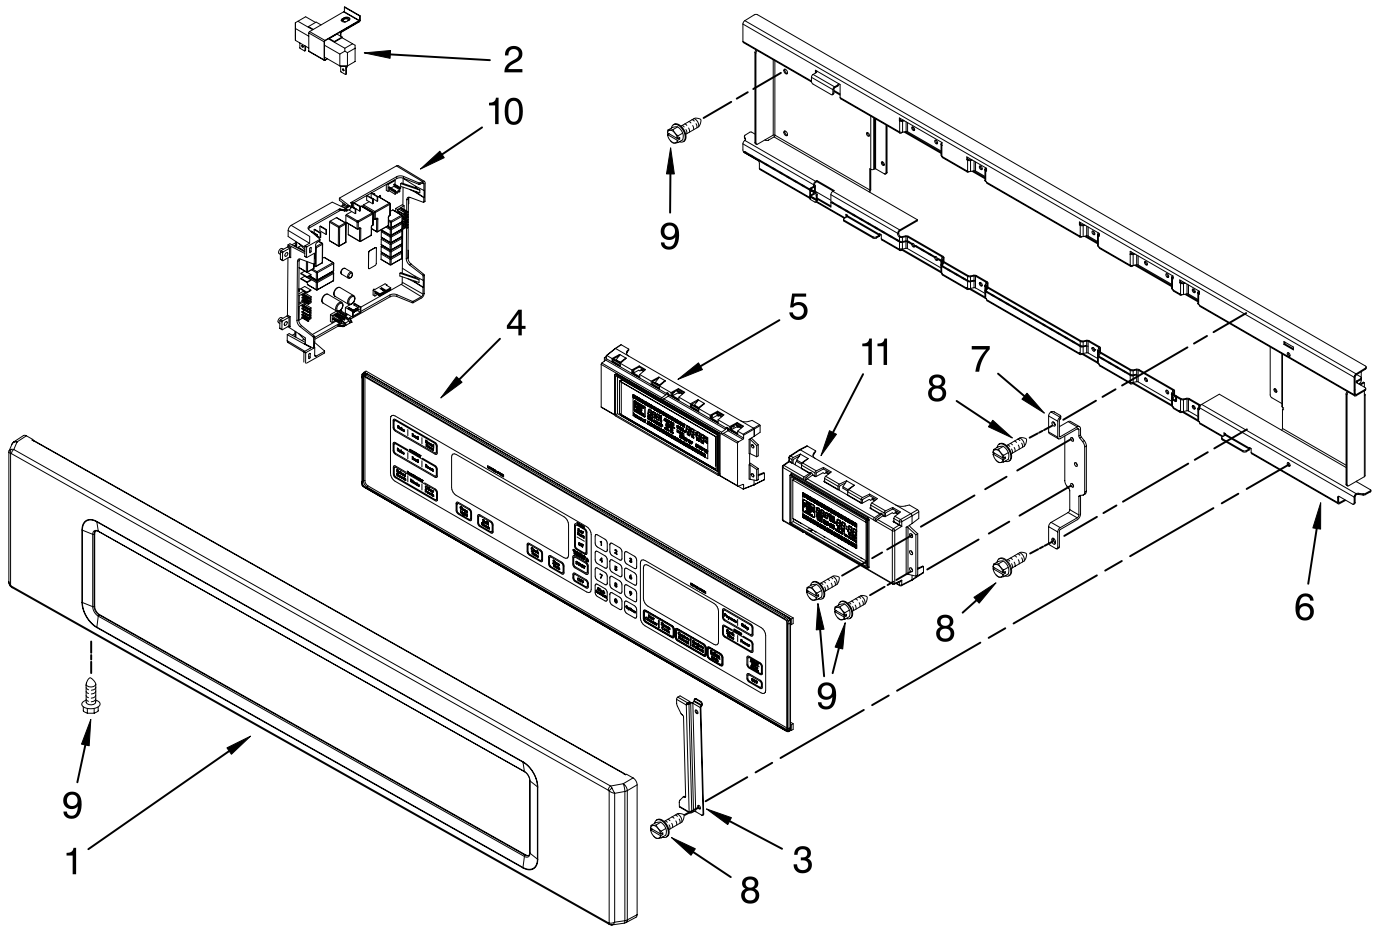

FOR ORDERING INFORMATION REFER TO PARTS PRICE LIST

CONTROL PANEL PARTS

For Models: KEMS308SBL02, KEMS308SWH02, KEMS308SSS02

(Black)

(White)

(Stainless)

Illus. No.	Part No.	DESCRIPTION
1	8303716BL	Panel, Control Black
	8303716WH	White
	W10165445	Stainless
2	8304441	Resistor, Drop
3	8303797	Bracket, Glass Touch
4	8303882	Keyboard, Glass Touch
5	W10118734	User Interface, Oven
6	8303719	Backer, Control
7	8303887	Bracket, Enclosure
8	4449154	Screw
9	3400832	Screw
10	W10119143	Appliance Manager
11	W10118735	User Interface, Microwave

FOR ORDERING INFORMATION REFER TO PARTS PRICE LIST

OVEN DOOR PARTS

For Models: KEMS308SBL02, KEMS308SWH02, KEMS308SSS02
(Black) (White) (Stainless)

Illus. No.	Part No.	DESCRIPTION
1	8303737BL	Door Liner
2	W10174285	Hinge, Door (2)
3	3196183	Screw
4	8304581BL	Vent, Door Top
5		Bracket, Door
	8304377	Right
	8304378	Left
6		Cover, Hinge
	W10137044	Right
	W10137043	Left