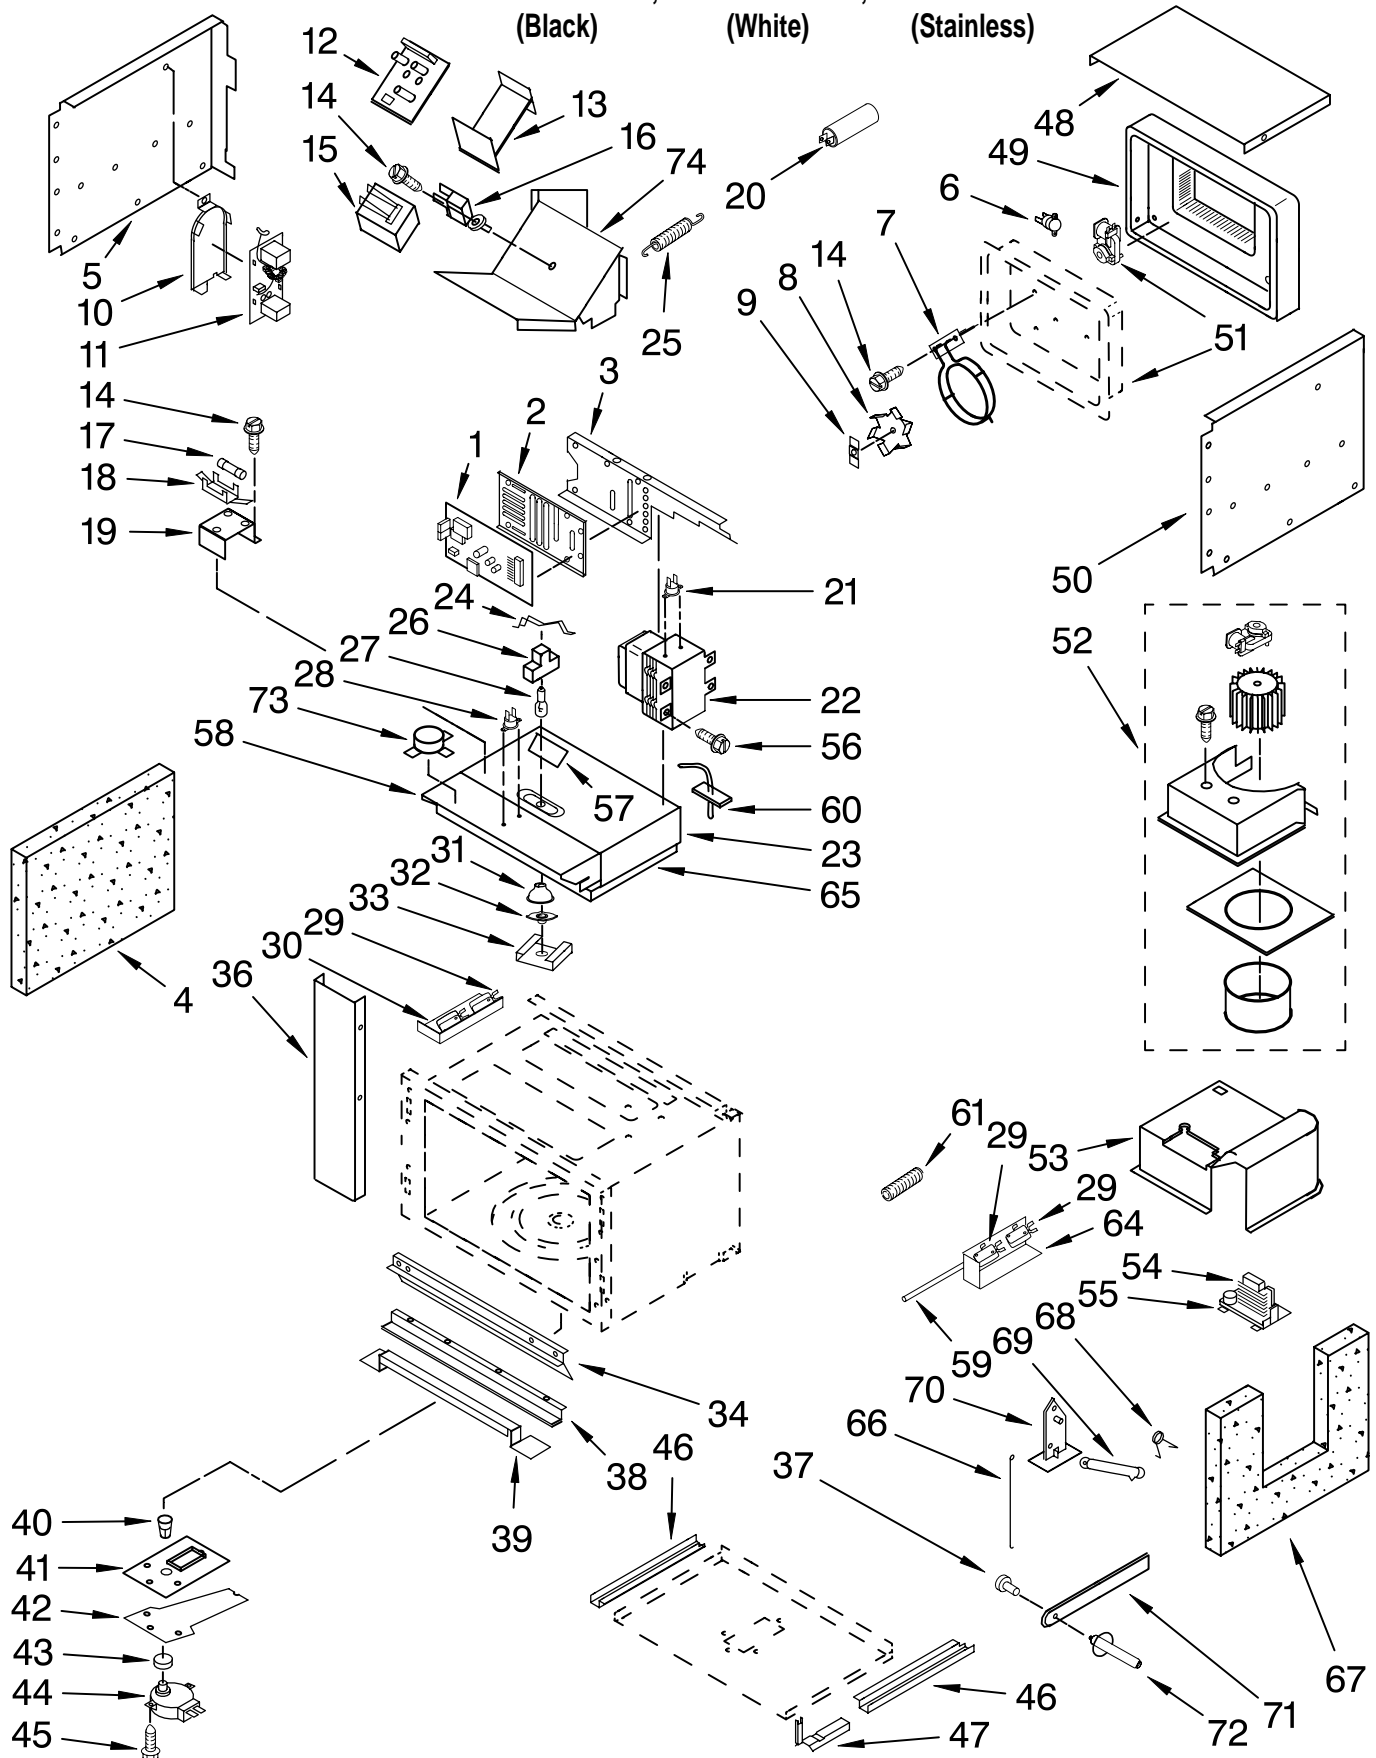

FOR ORDERING INFORMATION REFER TO PARTS PRICE LIST

CABINET AND STIRRER PARTS

For Models: KEMS308SBL02, KEMS308SWH02, KEMS308SSS02

(Black)

(White)

(Stainless)

FOR ORDERING INFORMATION REFER TO PARTS PRICE LIST