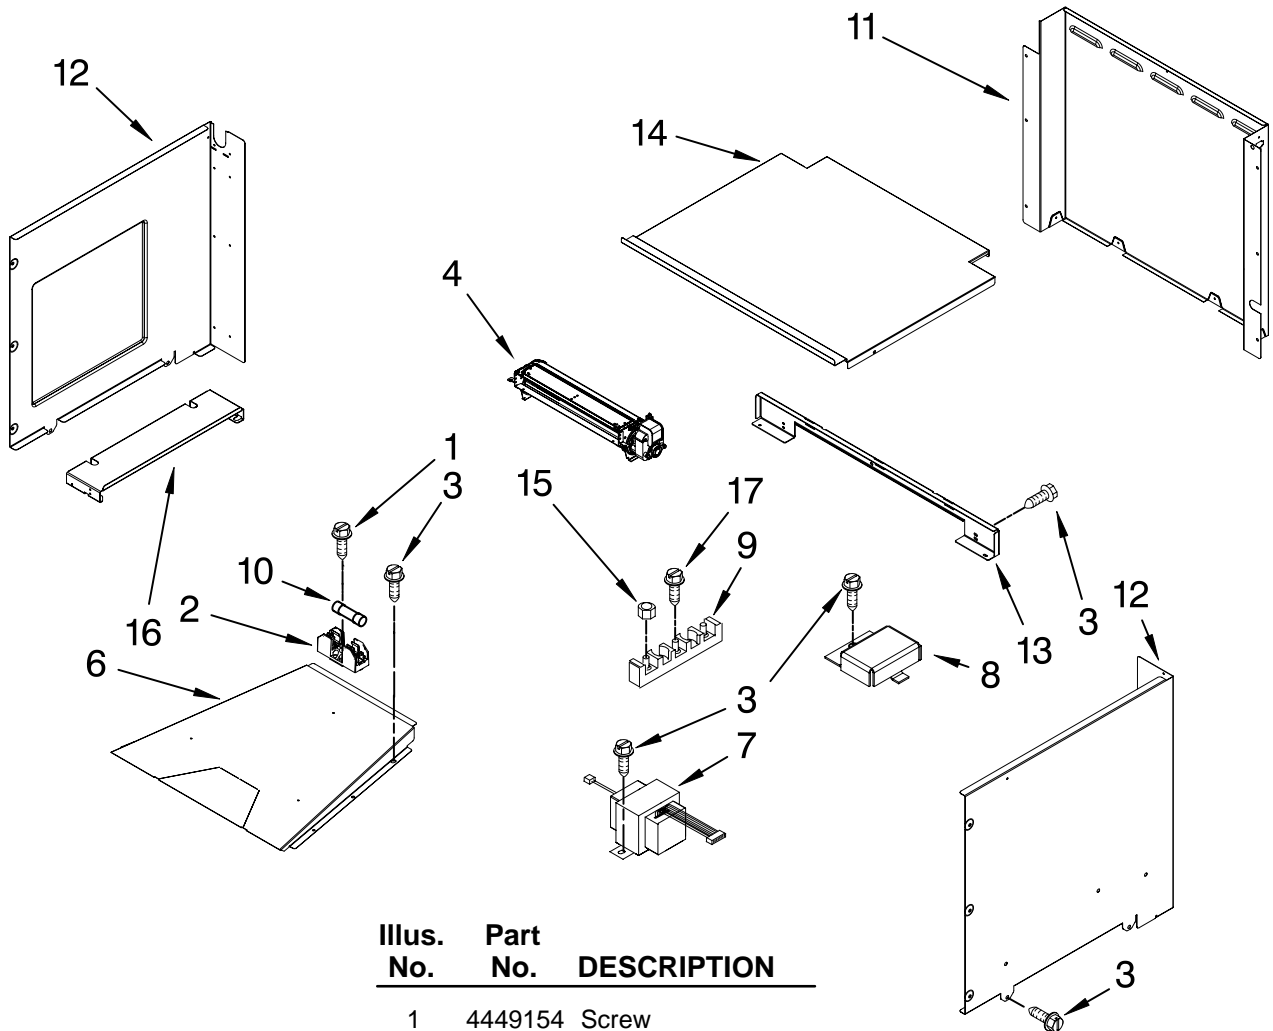

FOR ORDERING INFORMATION REFER TO PARTS PRICE LIST

TOP VENTING PARTS

For Models: KEMS308SBL02, KEMS308SWH02, KEMS308SSS02

(Black)

(White)

(Stainless)

Illus. No.	Part No.	DESCRIPTION
1	4449154	Screw
2	4454949	Holder, Fuse
3	4449809	Screw
4	8303972	Blower
6	8304643	Duct, Air Outlet
7	9762053	Transformer, Control
8	8285593	Cover, Connector
9	4449868	Block, Terminal
10	W10017410	Fuse
11	8304509	Chassis, Back Combo
12	8304546	Right Side, Combo
	8303539	Left Side, Combo
13	8303537	Back, Control
14	8303519	Cover, Top Rear
15	7103P027-60	Nut, Terminal Block
16	8304569	Support, Microwave Module
17	3400080	Screw