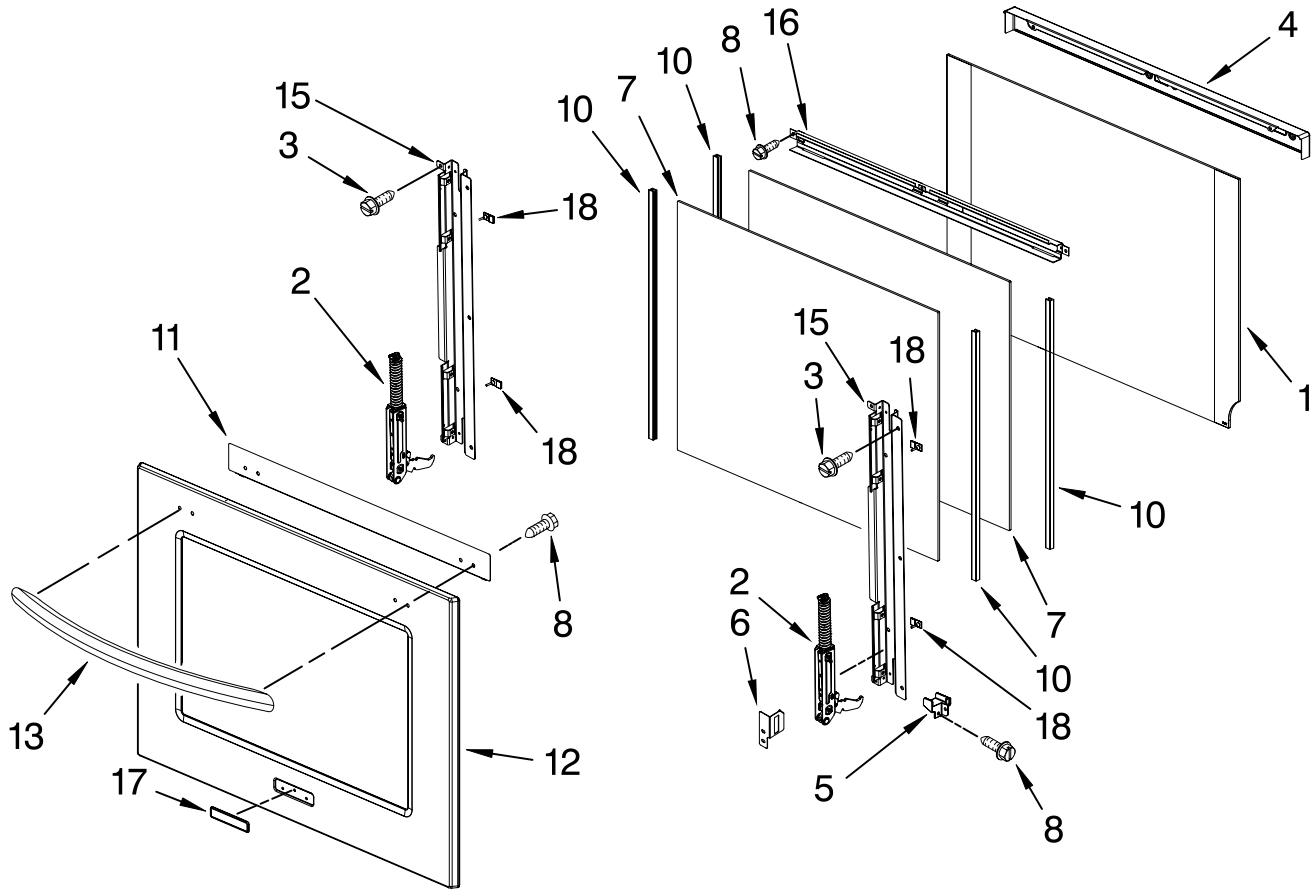

FOR ORDERING INFORMATION REFER TO PARTS PRICE LIST

CONTROL PANEL PARTS

For Models: KEMS308SBL02, KEMS308SWH02, KEMS308SSS02

(Black)

(White)

(Stainless)

Illus. No.	Part No.	DESCRIPTION
1	8303716BL	Panel, Control Black
	8303716WH	White
	W10165445	Stainless
2	8304441	Resistor, Drop
3	8303797	Bracket, Glass Touch
4	8303882	Keyboard, Glass Touch
5	W10118734	User Interface, Oven
6	8303719	Backer, Control
7	8303887	Bracket, Enclosure
8	4449154	Screw
9	3400832	Screw
10	W10119143	Appliance Manager
11	W10118735	User Interface, Microwave

FOR ORDERING INFORMATION REFER TO PARTS PRICE LIST

OVEN DOOR PARTS

For Models: KEMS308SBL02, KEMS308SWH02, KEMS308SSS02
(Black) (White) (Stainless)

Illus. No.	Part No.	DESCRIPTION
1	8303737BL	Door Liner
2	W10174285	Hinge, Door (2)
3	3196183	Screw
4	8304581BL	Vent, Door Top
5		Bracket, Door
	8304377	Right
	8304378	Left
6		Cover, Hinge
	W10137044	Right
	W10137043	Left