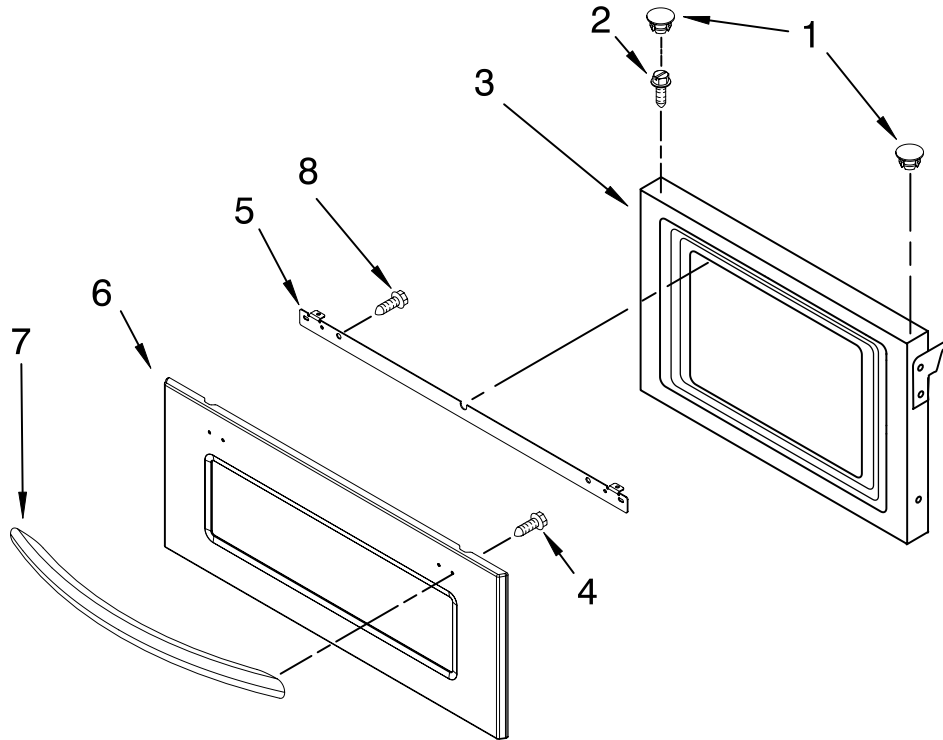

MICROWAVE DOOR PARTS

For Models: KEMS308SBL02, KEMS308SWH02, KEMS308SSS02
(Black) (White) (Stainless)

Illus. No.	Part No.	DESCRIPTION
1	8304588BL	Cap, Screw
2	4449809	Screw
3	W10120487	Door, Microwave
4	4449154	Screw (4)
5	8303033	Bracket, Door
6		Glass Assembly
	8304027	Black
	8304028	White
	8304026	Stainless
7		Handle, Door
	8303774BL	Black
	8303774WH	White
	8303774SS	Stainless
8	W10143304	Screw

FOR ORDERING INFORMATION REFER TO PARTS PRICE LIST