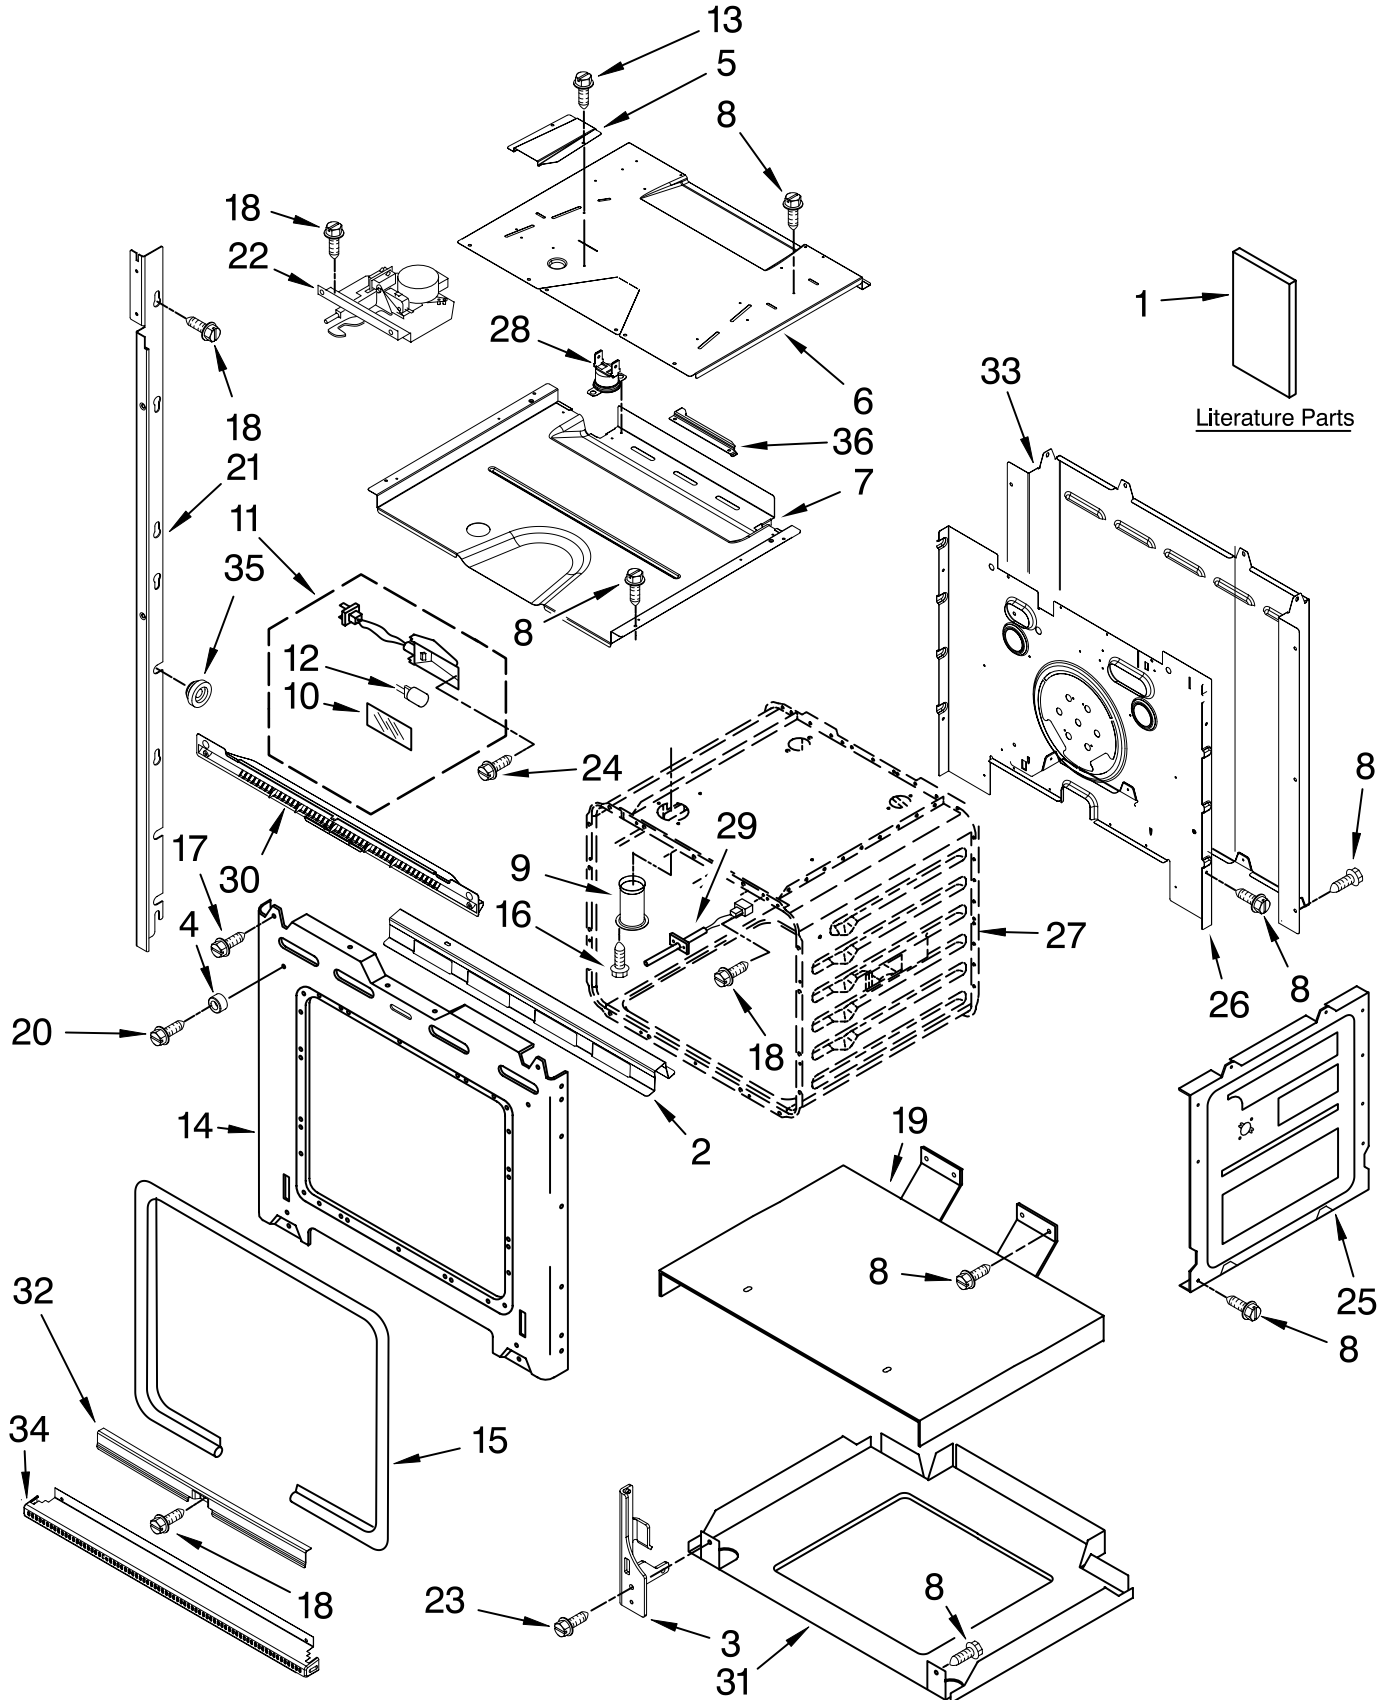

For Models: KEMS308SBL02, KEMS308SWH02, KEMS308SSS02
(Black) (White) (Stainless)

30" BUILT-IN ELECTRIC
COMBO OVEN
THERMAL CONVECTION

FOR ORDERING INFORMATION REFER TO PARTS PRICE LIST