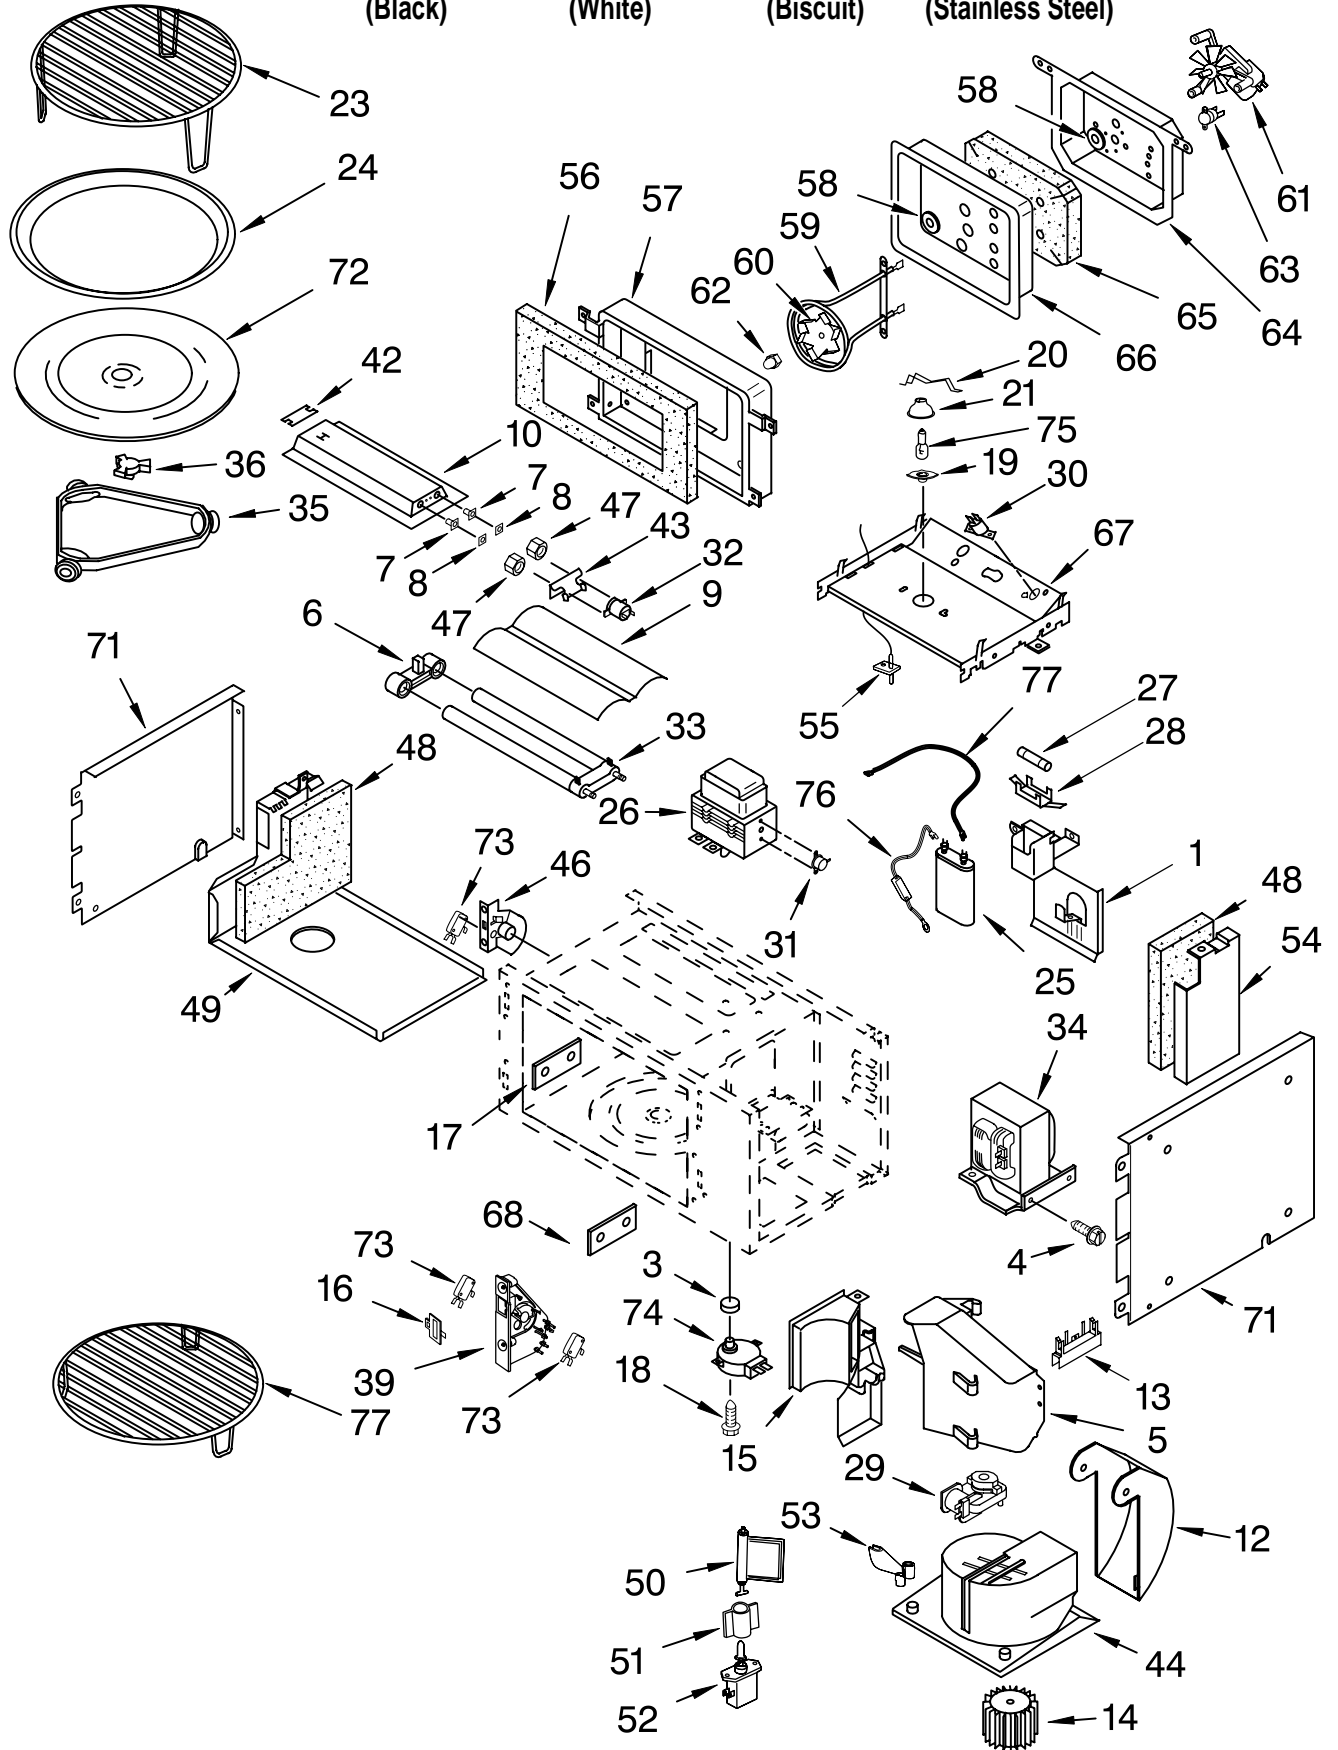

CABINET AND STIRRER PARTS

For Models: KEMC308KBL04, KEMC308KWH04, KEMC308KBT04, KEMC308KSS04
(Black) (White) (Biscuit) (Stainless Steel)

FOR ORDERING INFORMATION REFER TO PARTS PRICE LIST

CABINET AND STIRRER PARTS

For Models: KEMC308KBL04, KEMC308KWH04, KEMC308KBT04, KEMC308KSS04
(Black) (White) (Biscuit) (Stainless Steel)

Illus. No.	Part No.	DESCRIPTION	Illus. No.	Part No.	DESCRIPTION	Illus. No.	Part No.	DESCRIPTION
1	4375437	Bracket, Capacitor	32	4375281	Thermostat	55	4375422	Sensor, Temp.
3	4375252	Rubber Ring	33	4375408	Q Tube Assembly	56	4375420	Insulation
4	4375038	Screw	34	4375438	Transformer	57	4375419	Duct, Heater
5	4375314	Air Duct, Magnetron	35	4375406	Ring, Turntable	58	4375416	Washer
6	4375253	Support, Tube	36	4375407	Shaft, Turntable	59	4375417	Element, Heater
7	4375421	Plug, Ceramic	39		Bracket, Hinge	60	4375418	Fan
8	4375255	Bushing		4375412	Left	61	4375429	Motor, Fan
9	4375256	Reflector		4375413	Right	62		Left-Threaded Nut Serviced With Motor Item 61
10	4375257	Chamber, Reflector	42	4375331	Plate, Grill	63	4375430	Thermostat
12	4375450	Duct, Inlet	43	4375332	Bracket	64	4375431	Shield, Heat
13	4375316	Insulation, Switch	44	4375441	Fan Cap	65	4375432	Insulation
14	4375322	Fan Wheel	46		Switch Holder	66	4375433	Chamber, Heat
15	4375317	Duct, Air		4375412	Left	67	4375437	Isolation Plate
16	4375415	Block, Slide		4375413	Right	68	4375338	Cover Plate
17	4375248	Cover Plate, Upper	47	4375258	Nut	71		Side Plate
18	4375251	Screw	48		Insulation		4375341	Left
19	4375318	Lens, Lamp		4375409	Left Side		4375342	Right
20	4375319	Spring		4375410	Right Side	72	4455915	Turntable
21	4375320	Reflector	49	4375411	Plate, Side Bottom	73	4375346	Switch
23	4375276	Rack	50	4375425	Valve	74	4375347	Motor, Turntable
24	4393536	Crisp Plate	51	4375428	Screw To Valve	75	4375348	Lamp
25	4375436	Capacitor	52	4375427	Thermoactuator	76	4375349	Rectifier
26	4375424	Magnetron	53	4375426	Air Bleed	77	4452220	Rack, Convection
27	4375321	Fuse	54	4375439	Shield, Heat Right			
28	4375231	Block, Fuse						
29	4375278	Motor, Blower						
30	4375279	Thermostat						
31	4375423	Thermostat						

FOR ORDERING INFORMATION REFER TO PARTS PRICE LIST