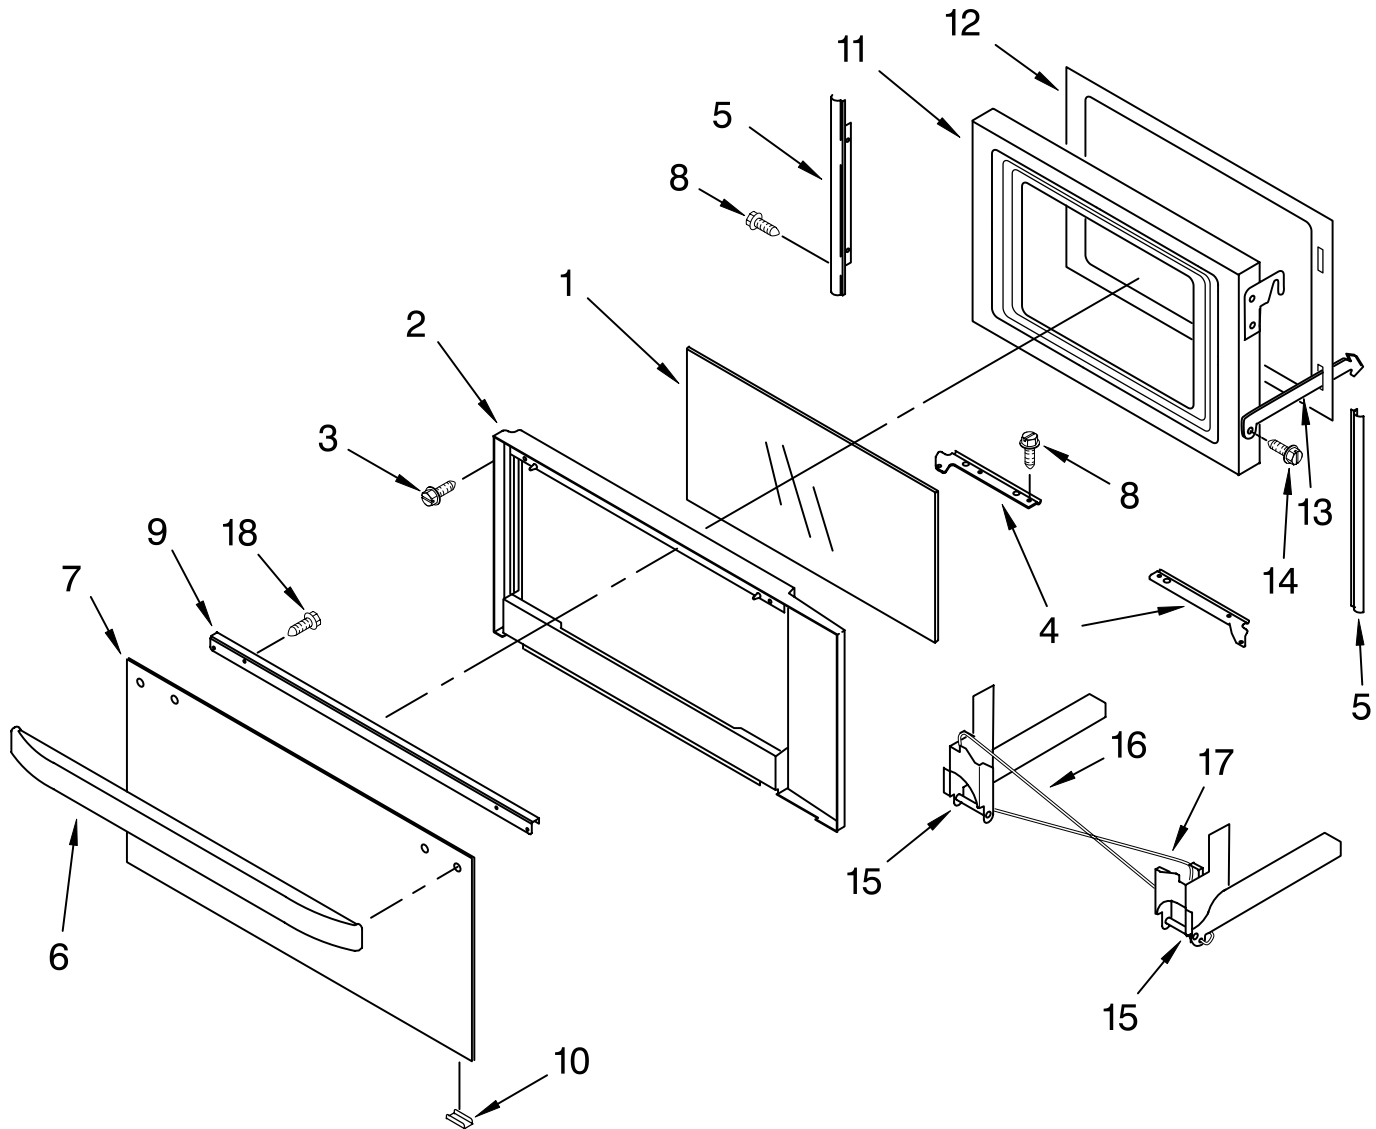

MICROWAVE DOOR PARTS

For Models: KEMC308KBL04, KEMC308KWH04, KEMC308KBT04, KEMC308KSS04
(Black) (White) (Biscuit) (Stainless Steel)

Illus. No.	Part No.	DESCRIPTION
1	4448937	Glass, Middle
2	8303556	Frame, Door
3	4450038	Screw
4	4449141	Bracket, Mounting Right Side
	4449142	Left Side
5	4449083	Filler, Side Right Side
	4449086	Left Side
6	4452502	Handle, Door Black
	4452503	White
	4452871	Biscuit
	4455851	Stainless Steel

Illus. No.	Part No.	DESCRIPTION
7	4452211	Glass, Outer Black
	4452789	White
	4452995	Biscuit
	4452259	Stainless (Assy)
8	4449809	Screw, 8-18 x 3/8
9	4452331	Bracket, Handle
10	4450863	Retainer, Glass-Clip Black
	4450864	White
	4451432	Stainless Steel
	4452119	Biscuit

Illus. No.	Part No.	DESCRIPTION
11	4375339	Door, Plate
12	4375340	Frame, Inner
13	4375330	Strap, Door
14	4375313	Screw
15	4375323	Hinge, Door Left
	4375324	Right
16	4451009	Spring, Torsion RH
	4452396	RH (For SS MDL)
17	4452395	Spring, Torsion LH
18	3196184	Screw

FOR ORDERING INFORMATION REFER TO PARTS PRICE LIST