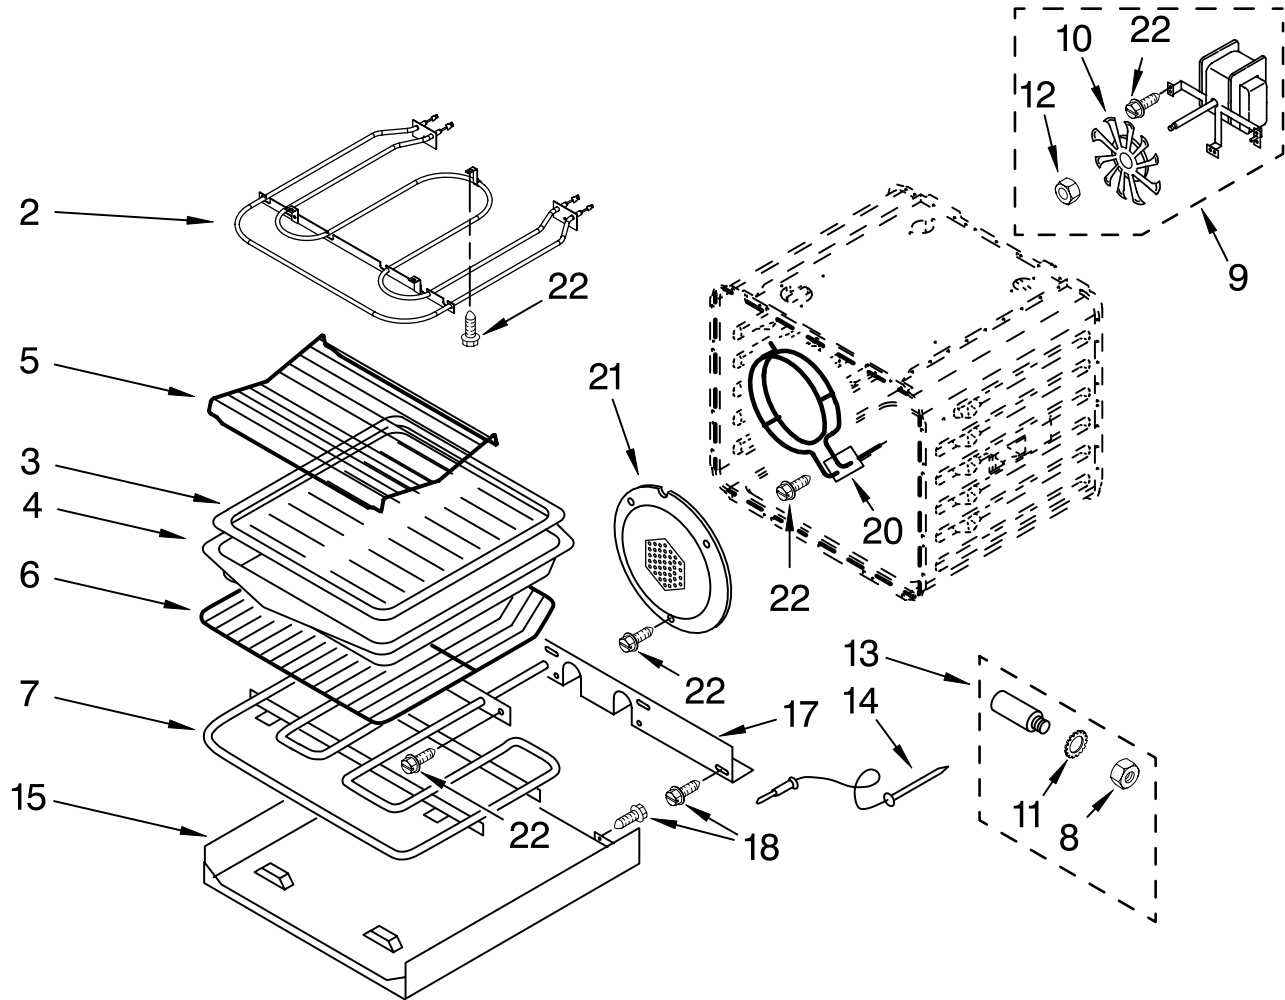

INTERNAL OVEN PARTS

For Models: KEMC308KBL04, KEMC308KWH04, KEMC308KBT04, KEMC308KSS04
(Black) (White) (Biscuit) (Stainless Steel)

Illus. No.	Part No.	DESCRIPTION
2	4456104	Element, Broil
3	4457277	Grill, Broiler
4	4457276	Pan, Broiler
5	3181534	Rack, Roasting
6	4448717	Rack, Oven
7	4452155	Element, Bake
8	4448881	Nut, Hex
9	4451583	Convection, Motor
10	4452226	Blade, Fan
11	4448882	Washer, Lock
12	4452227	Nut
13	4451355	Jack, Meat Probe
14	4448948	Probe, Meat
15	4455037	Tray, Bake
17	4450039	Cover, Bake Tray
18	4449809	Screw
20	4452157	Element, Convection
21	4448418	Cover, Fan
22	4449154	Screw

FOR ORDERING INFORMATION REFER TO PARTS PRICE LIST