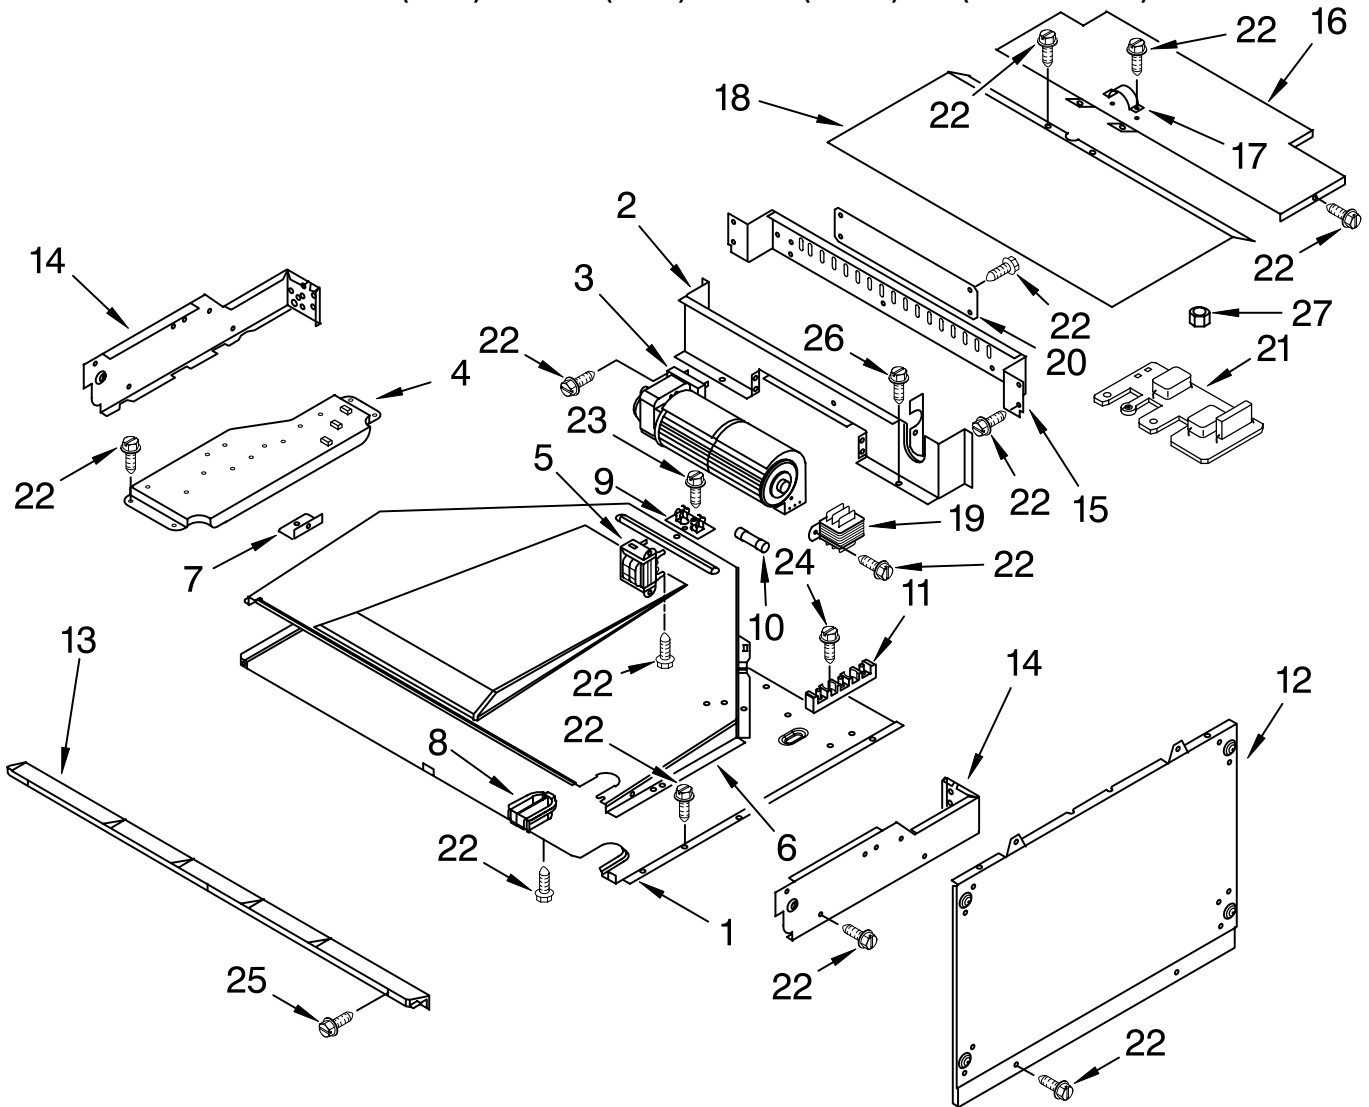

TOP VENTING PARTS

For Models: KEMC308KBL04, KEMC308KWH04, KEMC308KBT04, KEMC308KSS04
(Black) (White) (Biscuit) (Stainless Steel)

Illus. No.	Part No.	DESCRIPTION
1	4450378	Cover, Top
2	4448935	Baffle, Blower
3	4450920	Blower
4	4451789	Plate, Mounting
5	4452104	Transformer, (Lights)
6	4451634	Exhaust Duct
7	4450027	Bracket, Duct
8	4449964	Grommet
9	4454949	Holder, Fuse
10	4454976	Fuse
11	4449868	Block, Terminal

Illus. No.	Part No.	DESCRIPTION
12	4452559	Side, Combo
13	4456145	Vent, (Control Panel)
14	4451597	Side, Control Top Right
	4451598	Left
15	4452244	Back, Control
16	4450551	Cover, Top Rear
17	4448664	Clamp

Illus. No.	Part No.	DESCRIPTION
18	4452367	Cover, Top Front
19	4455038	Transformer, Control
20	4452247	Cover, Plate
21	4451934	Suppressor
22	4449809	Screw, 8-18 x 3/8
23	4449154	Screw
24	3400080	Screw
25	4450038	Screw
26	313806	Screw, 6-32 x 3/8
27	112432	Nut

FOR ORDERING INFORMATION REFER TO PARTS PRICE LIST