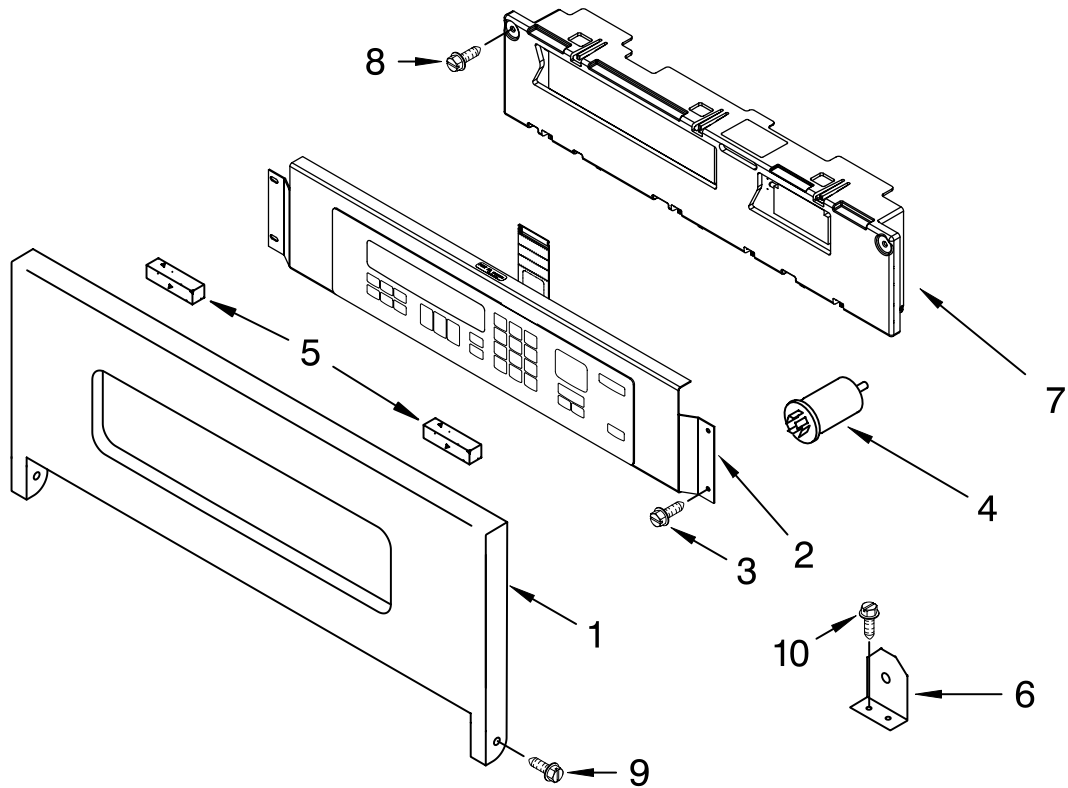

CONTROL PANEL PARTS

For Models: KEMC308KBL04, KEMC308KWH04, KEMC308KBT04, KEMC308KSS04
(Black) (White) (Biscuit) (Stainless Steel)

Illus. No.	Part No.	DESCRIPTION
1	4452604	Panel. Control Black
	4452605	White
	4452974	Biscuit
	4451791	Stainless Steel
2		Switch Membrane
	8302670	Black
	8302674	White
	8302672	Biscuit
	8302660	Stainless Steel
3	3400832	Screw
4	4451592	Filter
5	4452260	Spacer, Foam
6	4451632	Bracket, Filter
7	8302346	Assy, Control
8	4449745	Screw
9	3400832	Screw
10	4449809	Screw, 8-18 x 3/8

FOR ORDERING INFORMATION REFER TO PARTS PRICE LIST