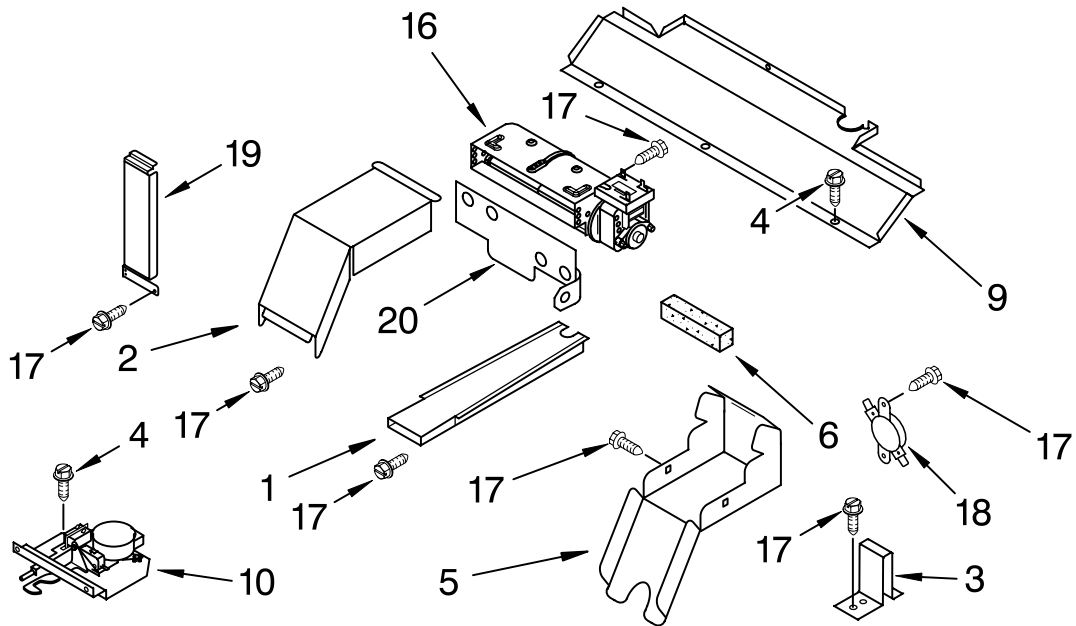

LATCH PARTS

For Models: KEMC308KBL04, KEMC308KWH04, KEMC308KBT04, KEMC308KSS04
(Black) (White) (Biscuit) (Stainless Steel)

Illus. No.	Part No.	DESCRIPTION
1	4451759	Vent, Exhaust
2	4455178	Elbow, Vent-Top
3	8300791	Bracket, Combo Chassis
4	4449154	Screw
5	4455177	Elbow, Vent-Bottom
6	4451758	Seal, Foam
9	4450408	Baffle, Rear
10	9760888	Latch, Motorized
16	6610168	Blower
17	4449809	Screw
18	9759243	Thermostat, (SPST, 120c)
19	4449906	EXT Filler
20	4455191	Plate, Service

**IMPORTANT
PRODUCT SAFETY INFORMATION**

ADVISE CONSUMERS OF AN ELECTROCUTION HAZARD WITH DO-IT-YOURSELF REPAIRS OF MICROWAVE OVENS.

The U.S. Consumer Product Safety Commission warns against do-it-yourself repairs of microwave ovens. Microwave ovens use high voltage which makes it particularly hazardous for consumers to remove the cover and touch electrical parts.

STRONGLY RECOMMEND THAT CONSUMERS HAVE PROFESSIONALS REPAIR MICROWAVE OVENS.

FOR ORDERING INFORMATION REFER TO PARTS PRICE LIST