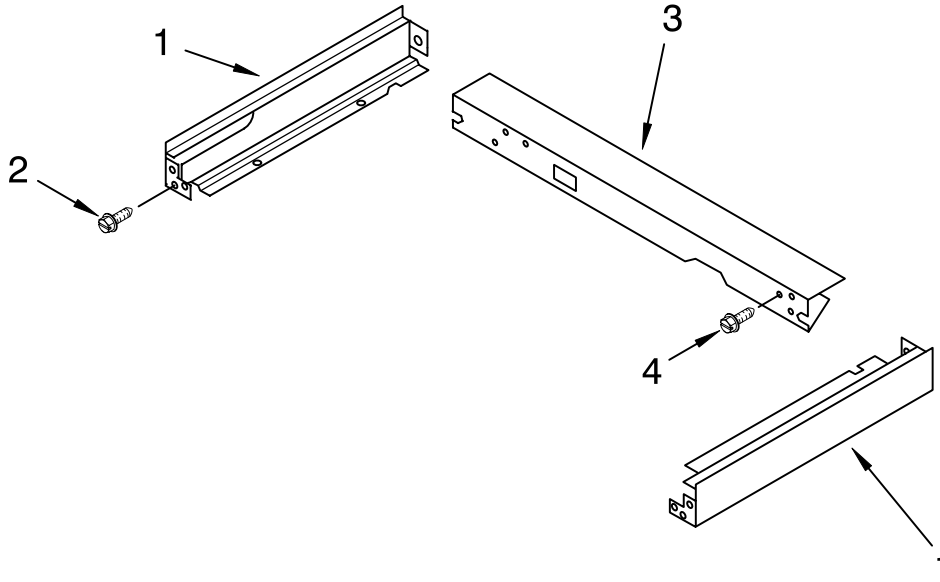

FOR ORDERING INFORMATION REFER TO PARTS PRICE LIST

MICROWAVE COMPARTMENT PARTS

For Models: KEMC308KBL04, KEMC308KWH04, KEMC308KBT04, KEMC308KSS04
 (Black) (White) (Biscuit) (Stainless Steel)

Illus. No.	Part No.	DESCRIPTION
1	4452551	Support Rails Right Side
	4452552	Support Rails Left Side
2	4449809	Screw
3	4452548	Rear Channel
4	4449154	Screw