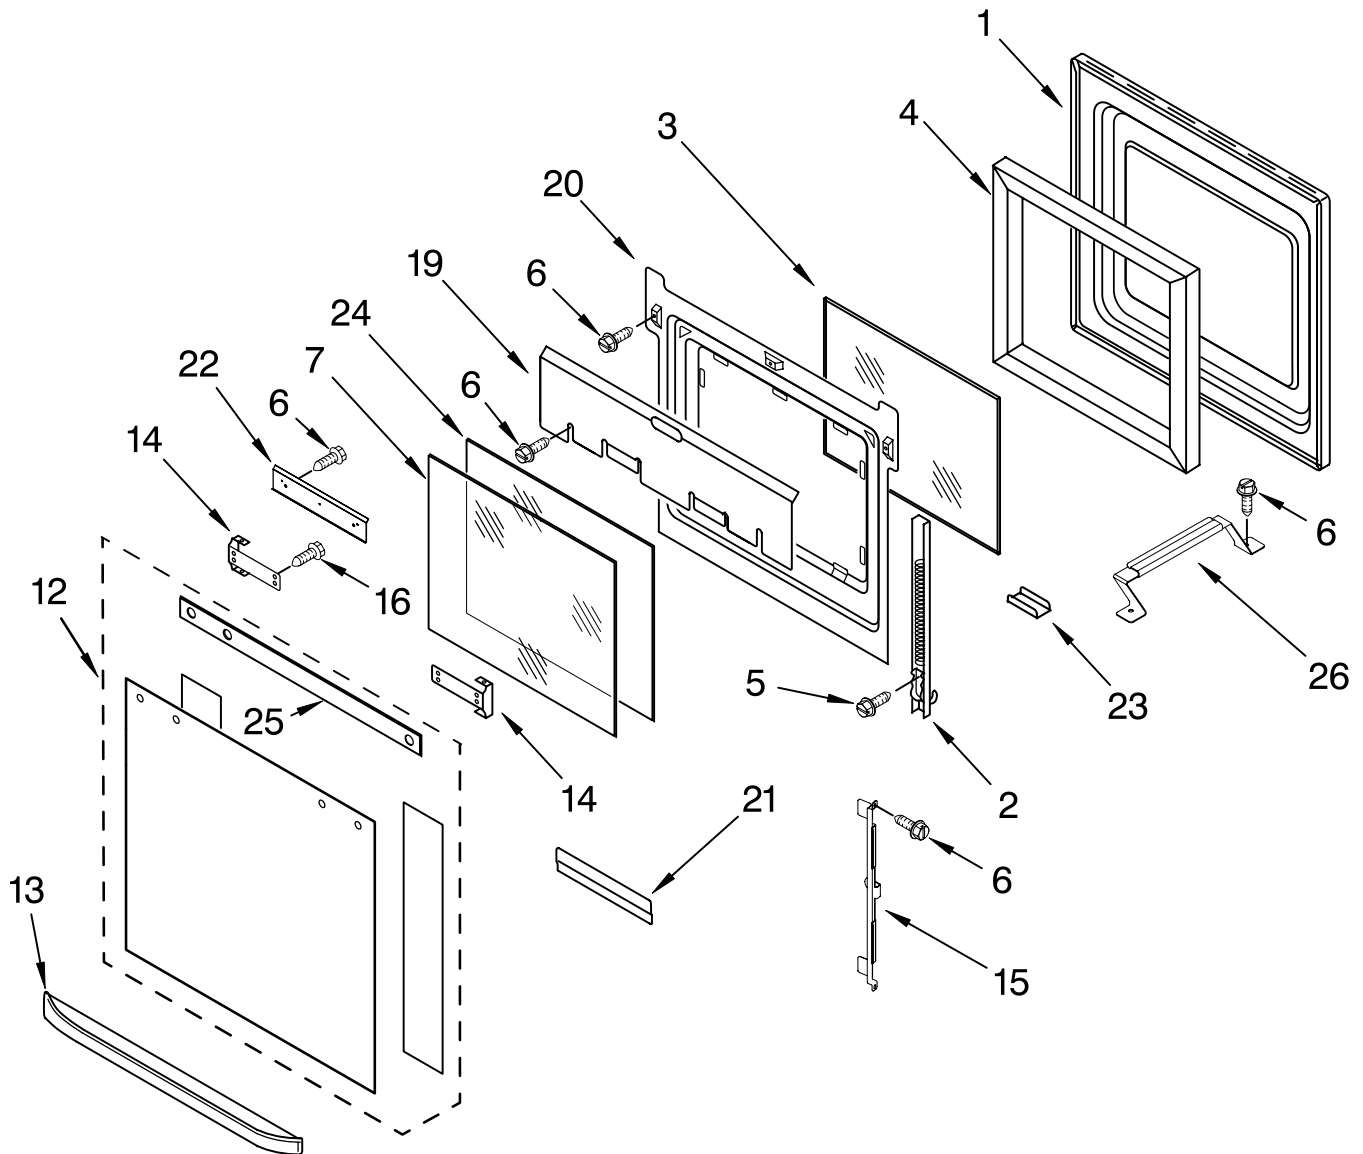

OVEN DOOR PARTS

For Models: KEMC308KBL04, KEMC308KWH04, KEMC308KBT04, KEMC308KSS04
(Black) (White) (Biscuit) (Stainless Steel)

Illus. No.	Part No.	DESCRIPTION
1	9759413	Door Liner
2	9760575	Hinge, Door
	9760576	Rt Side (clear)
		Lft Side (clear)
3	4449259	Glass, Inner
4	4451722	Insulation, Door
5	4449743	Screw
6	4449809	Screw
7	9759225	Glass, Inner
12		Door Glass, Assy
	4455391	Black
	4455390	White
	4455395	Biscuit
	4452316	Stainless Steel

Illus. No.	Part No.	DESCRIPTION
13		Door Handle
	4452502	Black
	4452503	White
	4452871	Biscuit
	4455851	Stainless Steel
14		Bracket, Handle
	4455803	Right Hand
	4455804	Left Hand
15	9759229	Bracket(2nd Glass)
16	3196184	Screw
19	4457103	Shield, Heat
20	4457132	Retainer, Glass

Illus. No.	Part No.	DESCRIPTION
21	4451668	Retainer, Glass
22	4457114	Shield, Heat(Btm)
23		Retainer, Glass-Clip
	4450863	Black
	4450864	White
	4452119	Biscuit
	4451432	Stainless Steel
24	9759228	Glass, Inner
25	4452326	Seal, Pano
26	9759230	Bracket(3rd Glass)

FOR ORDERING INFORMATION REFER TO PARTS PRICE LIST