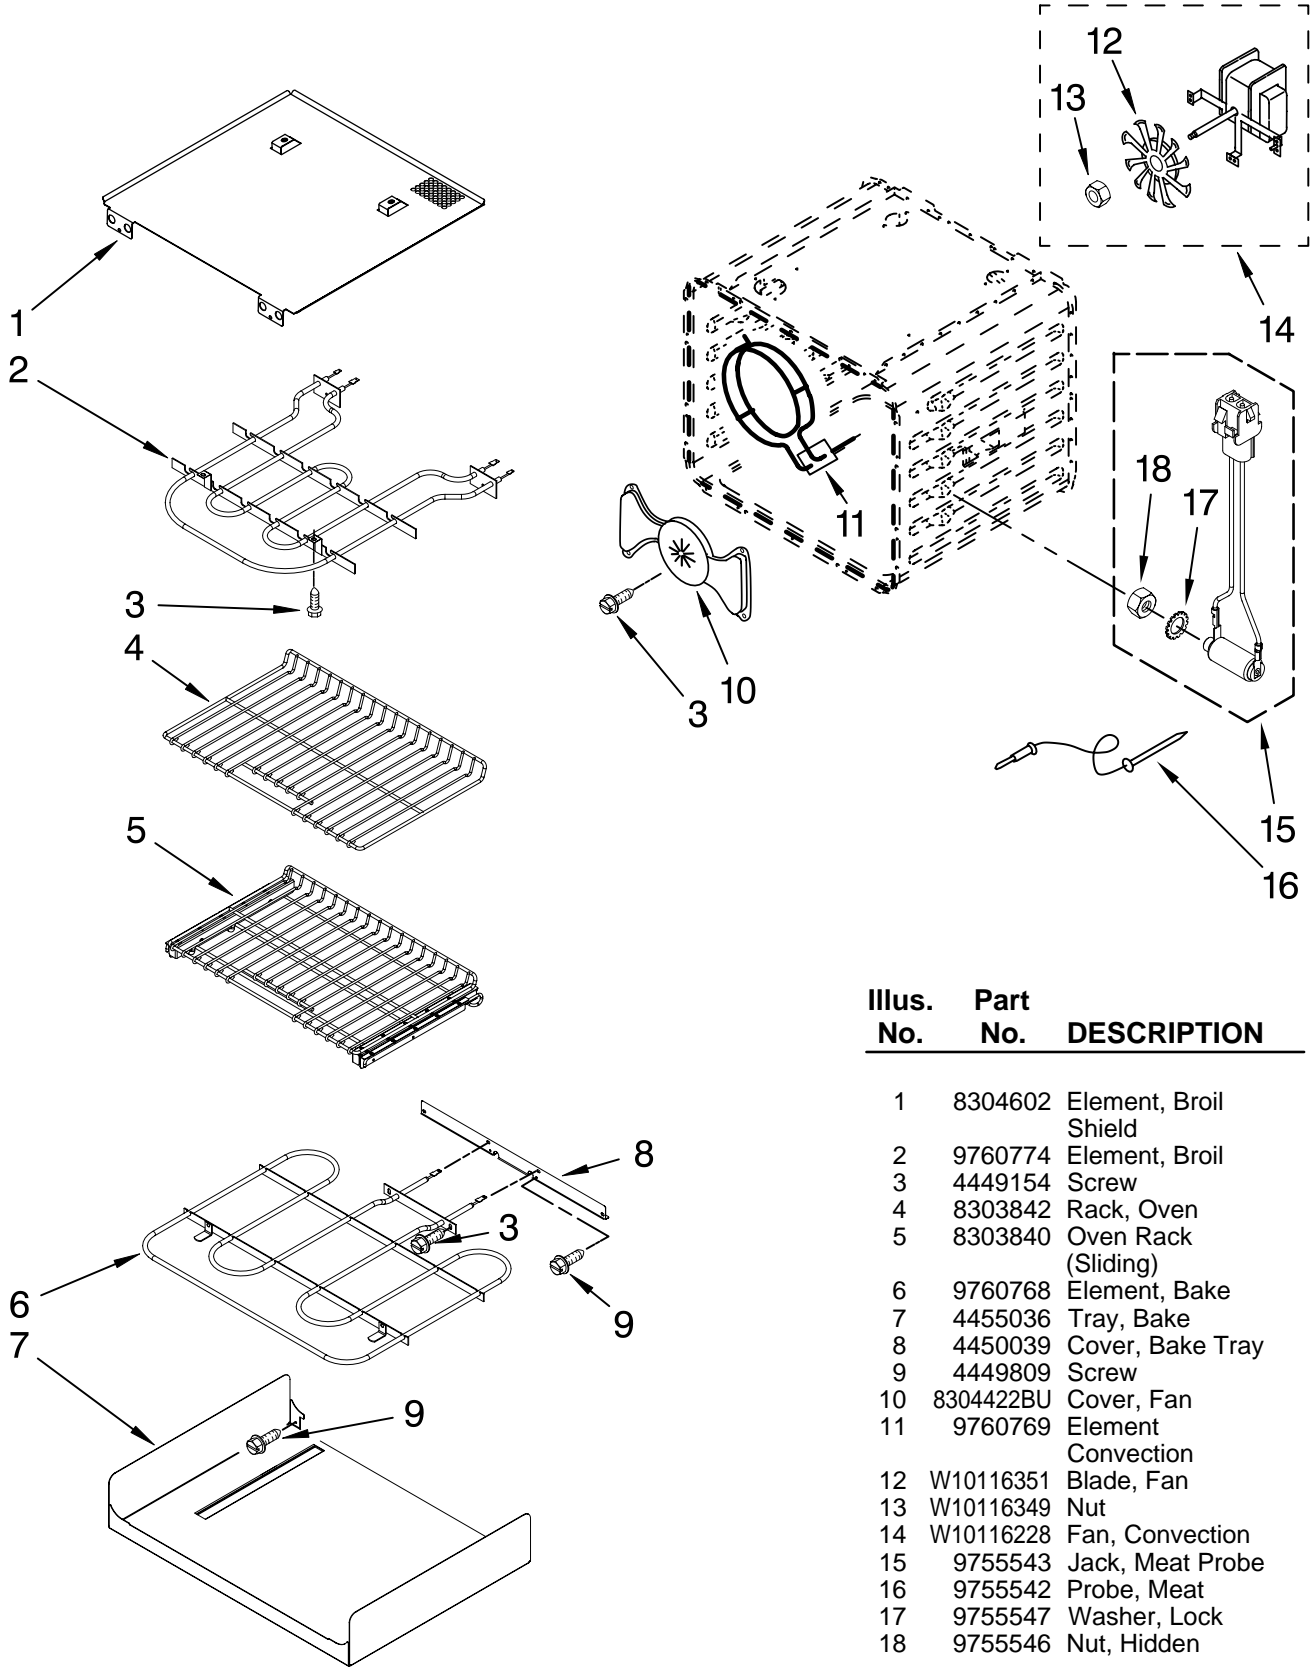

INTERNAL OVEN PARTS

For Models: KEBS278SBL04, KEBS278SWH04, KEBS278SSS04
(Black) (White) (Stainless)

Illus. No.	Part No.	DESCRIPTION
1	8304602	Element, Broil Shield
2	9760774	Element, Broil
3	4449154	Screw
4	8303842	Rack, Oven
5	8303840	Oven Rack (Sliding)
6	9760768	Element, Bake
7	4455036	Tray, Bake
8	4450039	Cover, Bake Tray
9	4449809	Screw
10	8304422BU	Cover, Fan
11	9760769	Element Convection
12	W10116351	Blade, Fan
13	W10116349	Nut
14	W10116228	Fan, Convection
15	9755543	Jack, Meat Probe
16	9755542	Probe, Meat
17	9755547	Washer, Lock
18	9755546	Nut, Hidden

FOR ORDERING INFORMATION REFER TO PARTS PRICE LIST