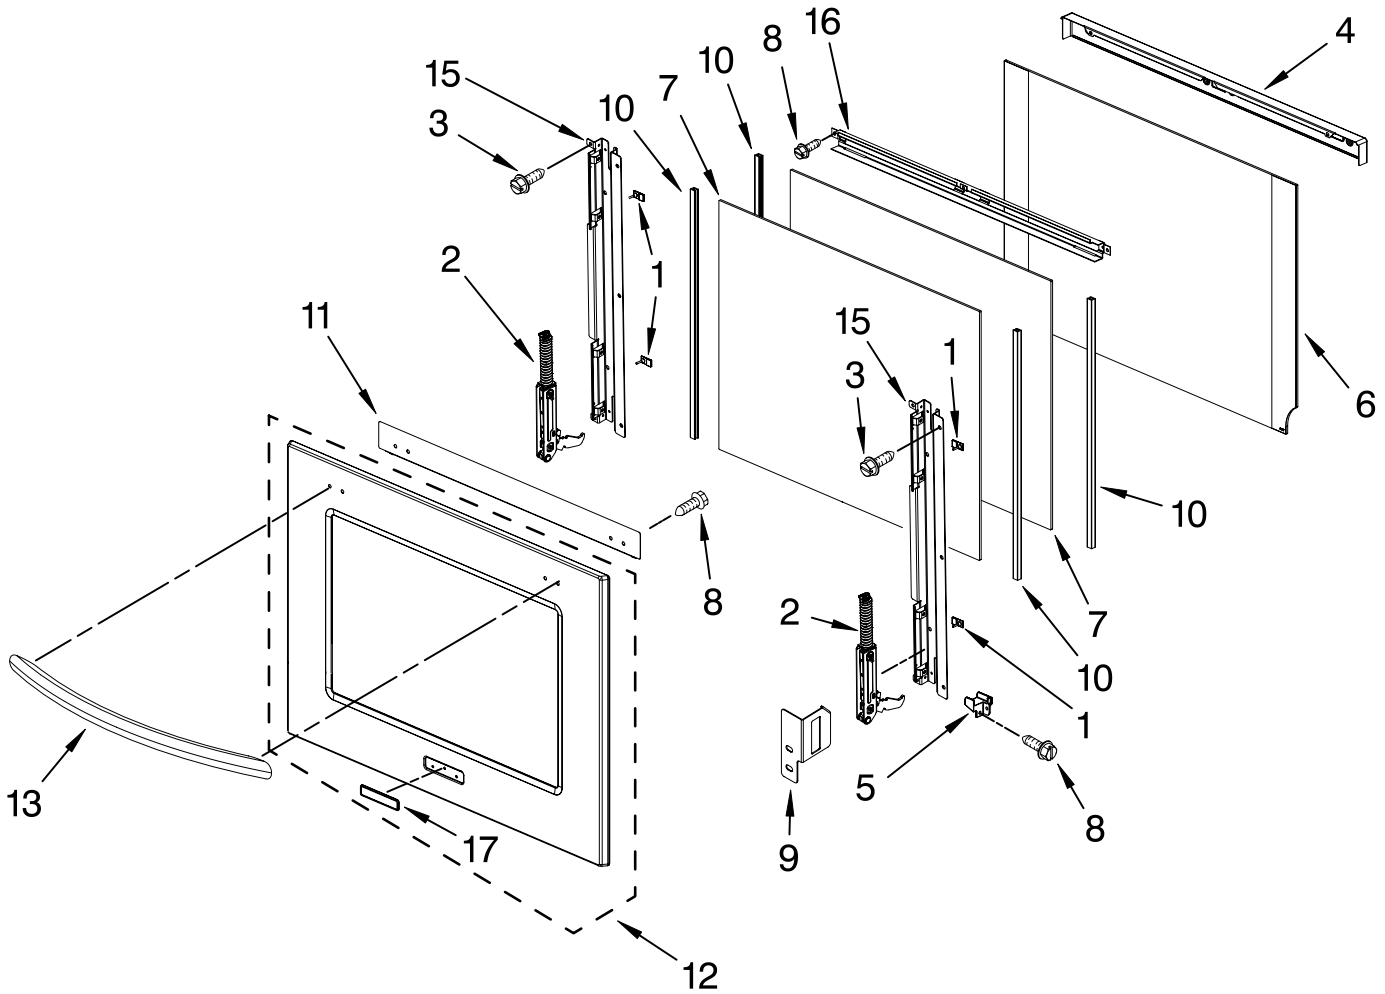

FOR ORDERING INFORMATION REFER TO PARTS PRICE LIST

CONTROL PANEL PARTS

For Models: KEBS278SBL04, KEBS278SWH04, KEBS278SSS04
 (Black) (White) (Stainless)

Illus. No.	Part No.	DESCRIPTION
1	8303717BL 8303717WH W10165446	Panel, Control Black White Stainless
2	8303687	Support, Appliance Manager
4	8303880	Control Panel, Glass Touch
5	W10172472	User Interface
6	8303720	Backer, Control
7	8303887	Bracket, Enclosure (2)
8	4449154	Screw
9	3400832	Screw
10	W10119142	Appliance Manager
11	8304441	Resistor, Drop

FOR ORDERING INFORMATION REFER TO PARTS PRICE LIST

OVEN DOOR PARTS

For Models: KEBS278SBL04, KEBS278SWH04, KEBS278SSS04
(Black) (White) (Stainless)

Illus. No.	Part No.	DESCRIPTION
1	8304522	Bumper, Door
2	W10174288	Hinge, Door (2)
3	3196183	Screw
4	8304580BL	Vent, Door Top
5		Bracket, Door
	8304377	Right
	8304378	Left
6	8303738BL	Door Liner
7	8303732	Glass, Inner
8	4449743	Screw
9		Cover, Hinge
	W10137044	Right
	W10137043	Left
10	8304523	Seal