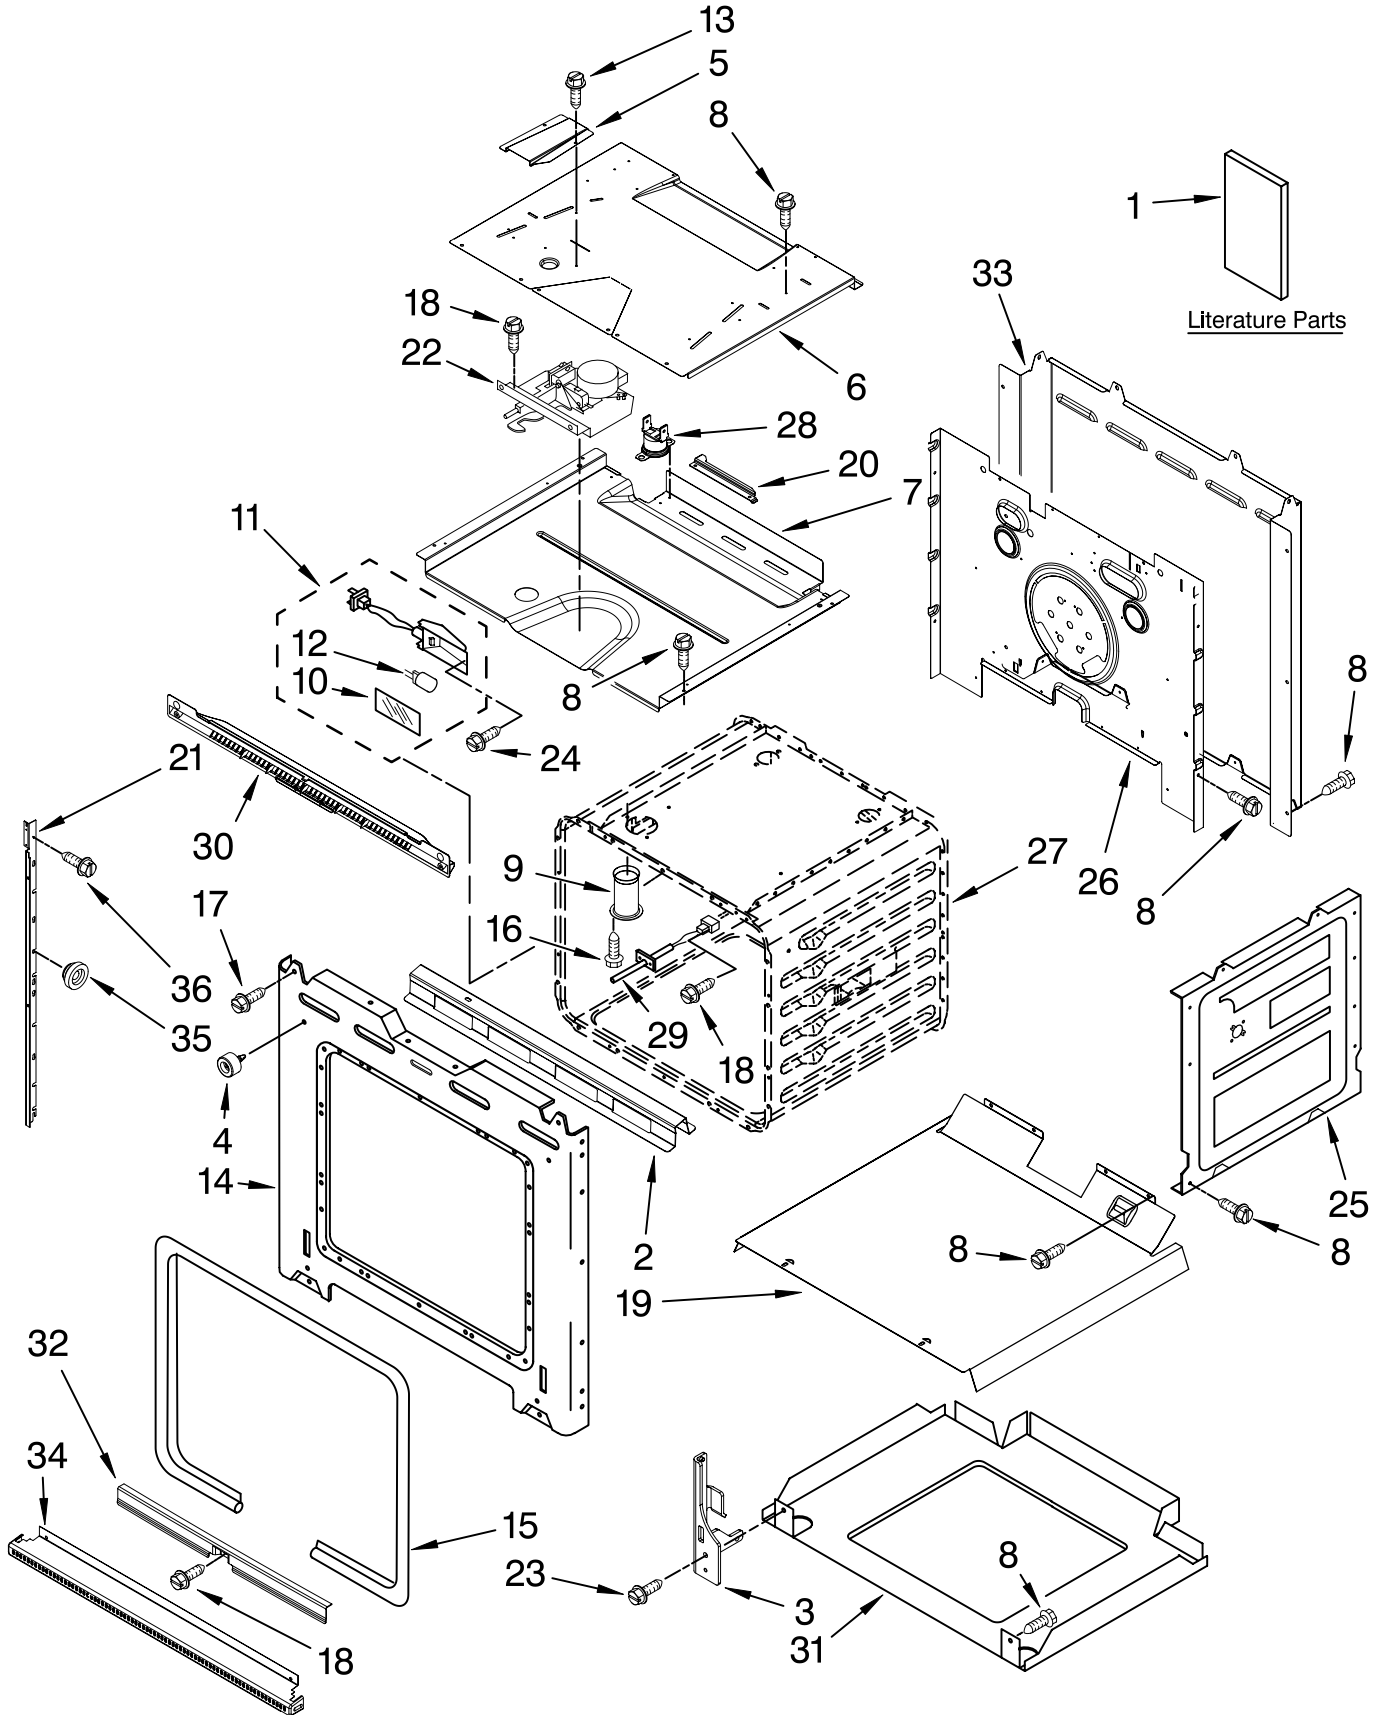

KitchenAid®

OVEN PARTS

For Models: KEBS278SBL04, KEBS278SWH04, KEBS278SSS04
(Black) (White) (Stainless)

27" BUILT-IN ELECTRIC
DOUBLE OVEN
THERMAL CONVECTION

FOR ORDERING INFORMATION REFER TO PARTS PRICE LIST