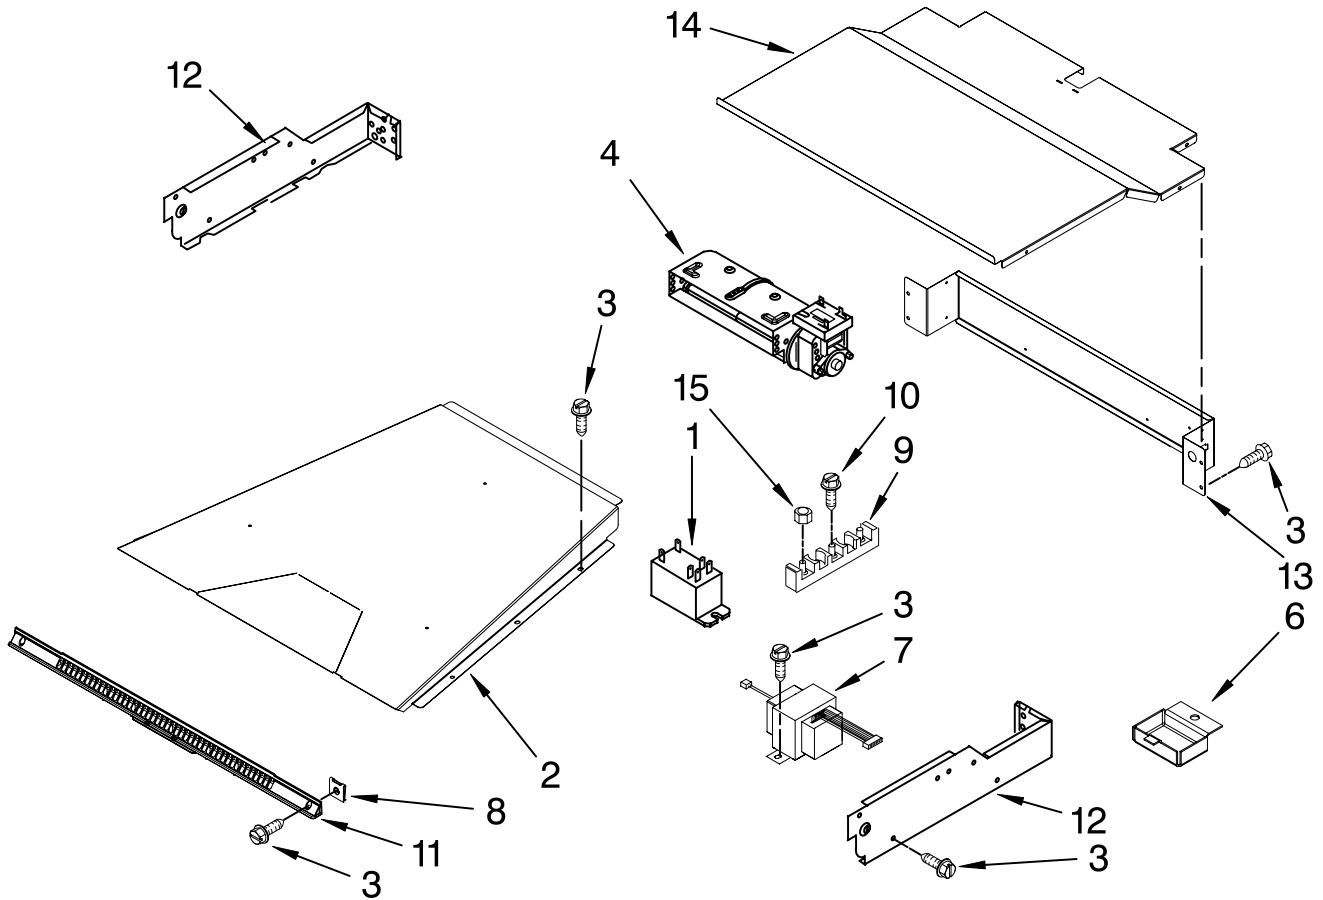

TOP VENTING PARTS

For Models: KEBS278SBL04, KEBS278SWH04, KEBS278SSS04
(Black) (White) (Stainless)

Illus. No.	Part No.	DESCRIPTION

1	9752759	Relay (2)
2	8304643	Duct, Air Outlet
3	4449809	Screw
4	8303972	Blower, 60mm
6	8285593	Connector, Cover
7	W10111628	Transformer, Control
8	4450118	Nut
9	4449868	Block, Terminal
10	3400080	Screw
11	8303722	Vent, Control Panel
12		Side, Control Top
	8303518	Right
	8304255	Left
13	8303520	Back, Control
14	8304220	Cover, Top
15	112432	Nut (3)

FOR ORDERING INFORMATION REFER TO PARTS PRICE LIST