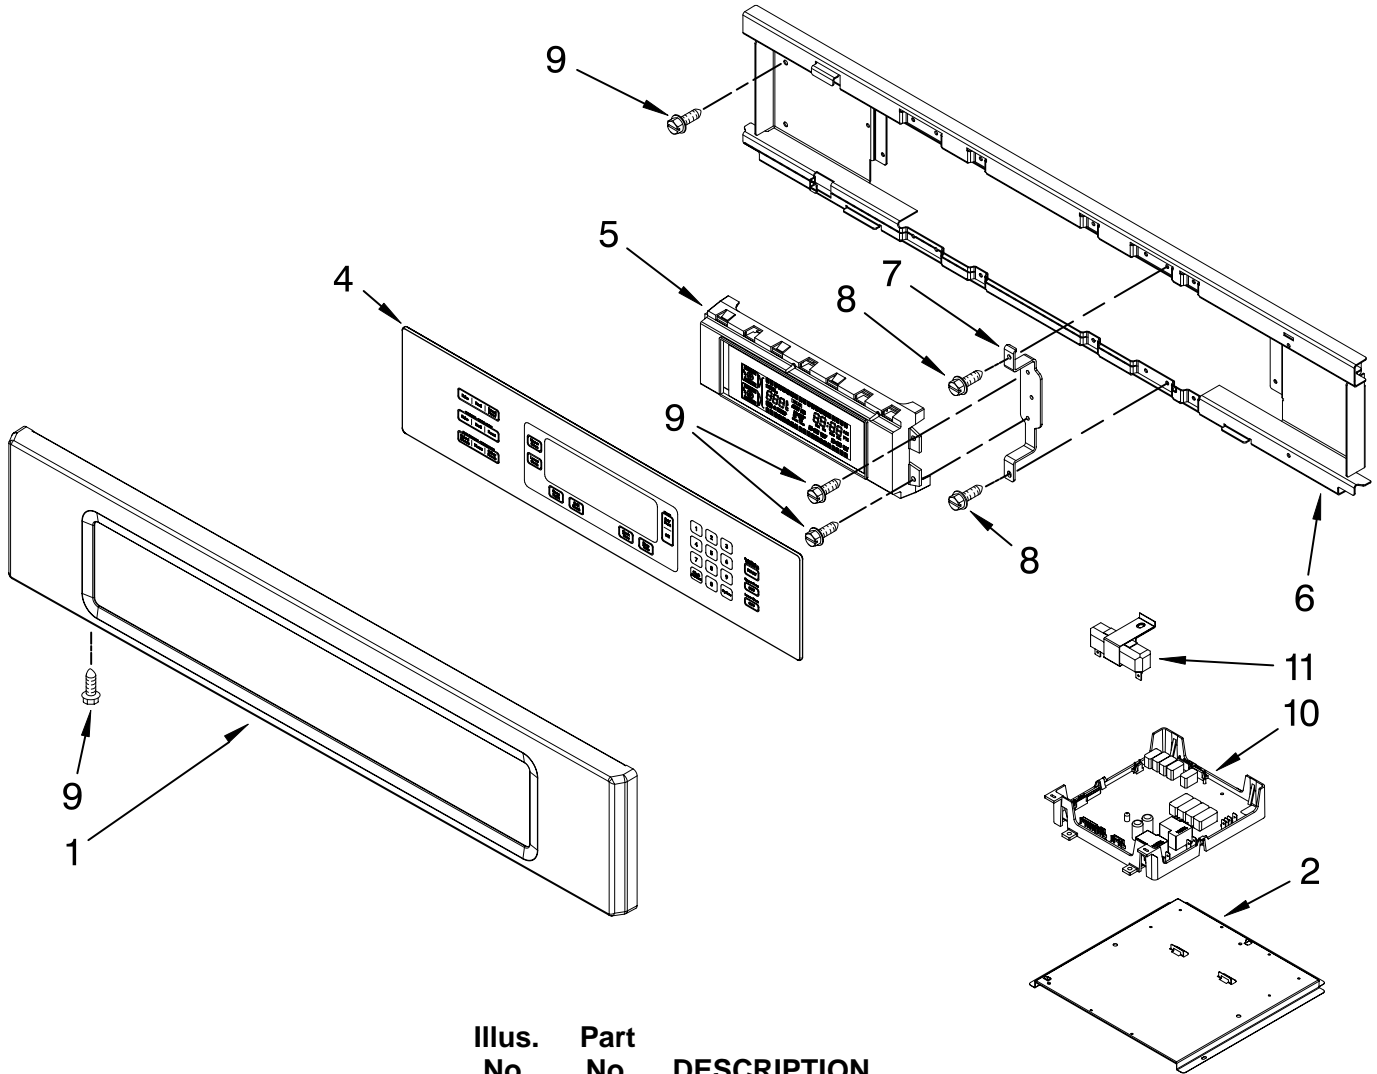

CONTROL PANEL PARTS

For Models: KEBS278SBL04, KEBS278SWH04, KEBS278SSS04
(Black) (White) (Stainless)

Illus. No.	Part No.	DESCRIPTION
1	8303717BL 8303717WH W10165446	Panel, Control Black White Stainless
2	8303687	Support, Appliance Manager
4	8303880	Control Panel, Glass Touch
5	W10172472	User Interface
6	8303720	Backer, Control
7	8303887	Bracket, Enclosure (2)
8	4449154	Screw
9	3400832	Screw
10	W10119142	Appliance Manager
11	8304441	Resistor, Drop

FOR ORDERING INFORMATION REFER TO PARTS PRICE LIST