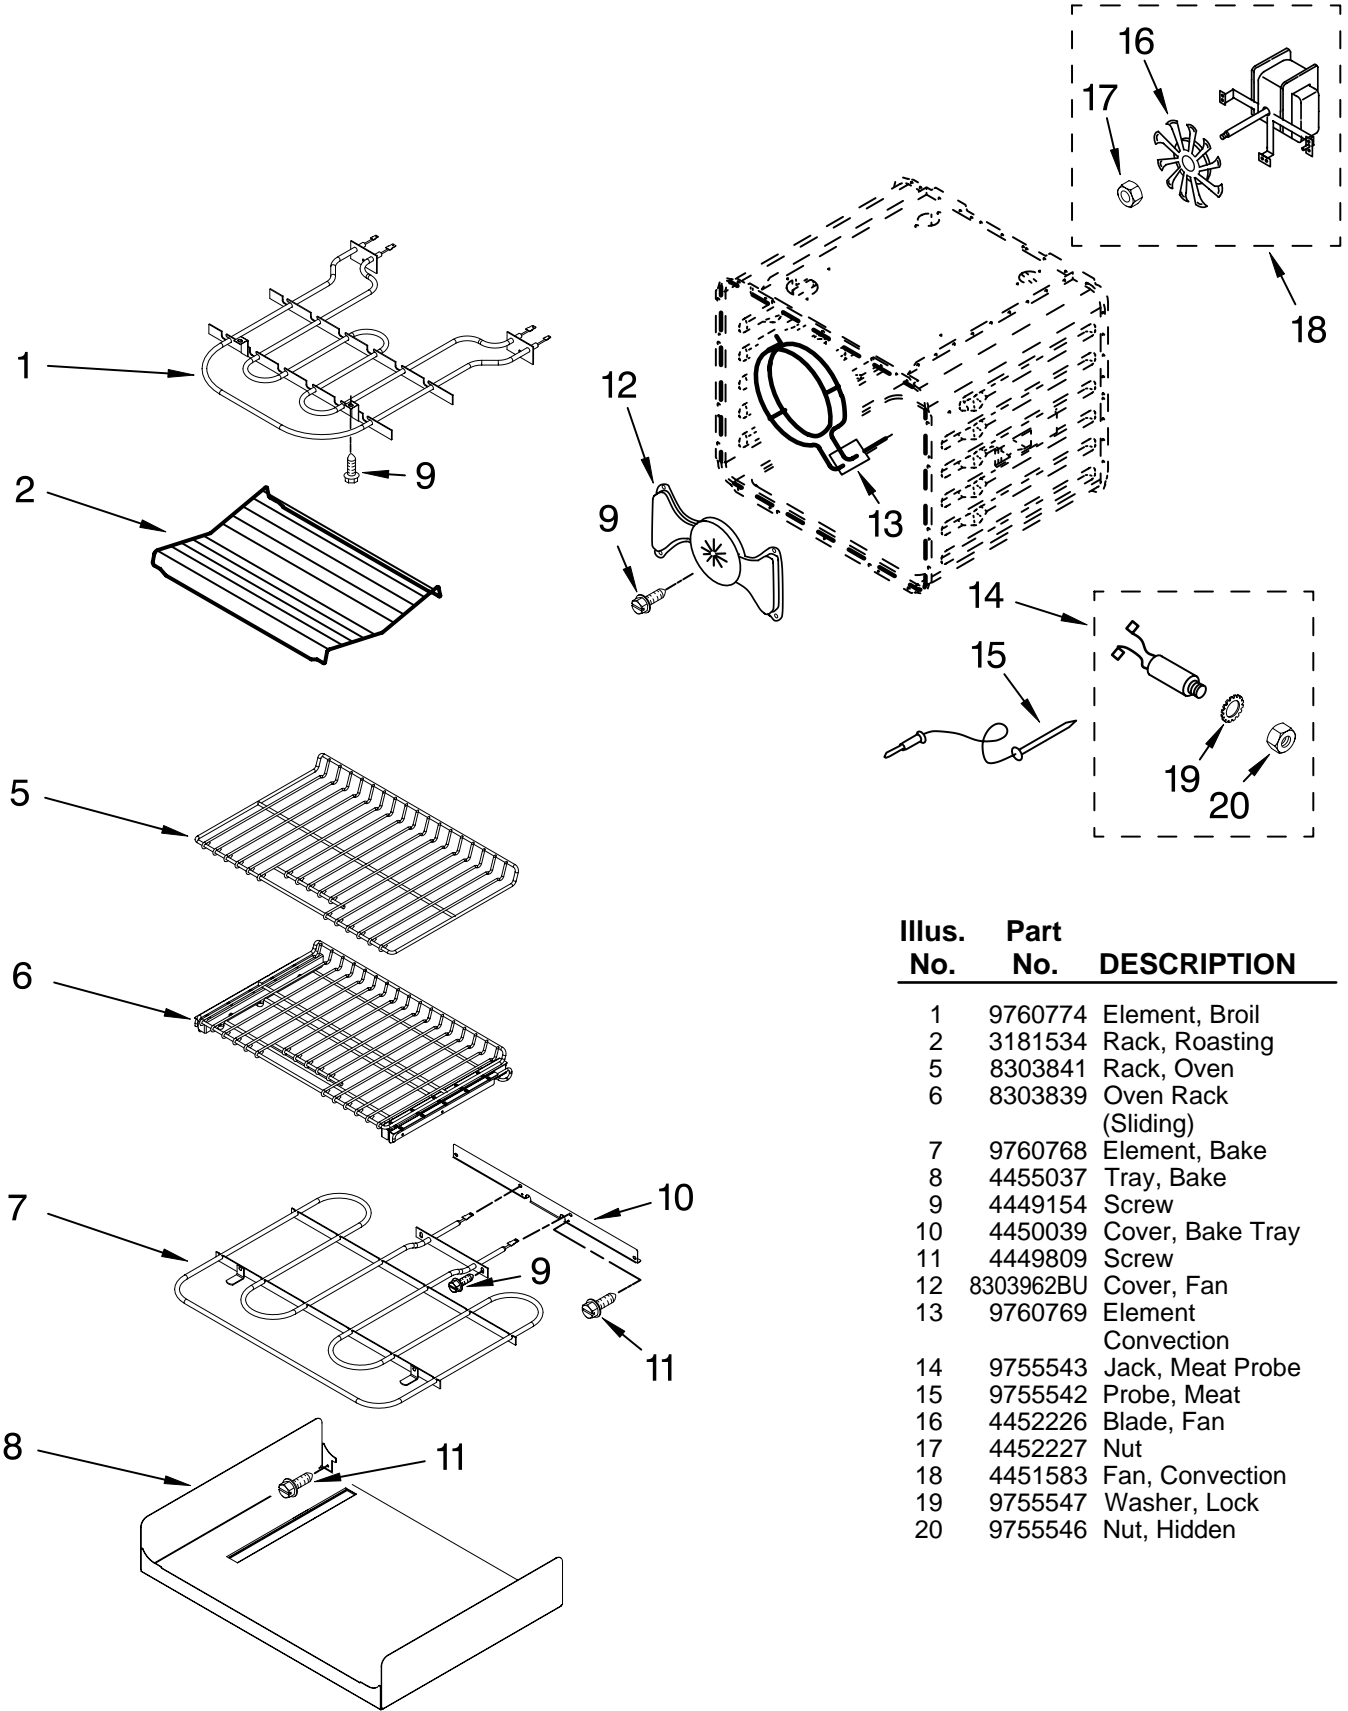

INTERNAL OVEN PARTS

For Models: KEBS208SBL00, KEBS208SWH00, KEBS208SBT00, KEBS208SSS00
(Black) (White) (Biscuit) (Stainless)

Illus. No.	Part No.	DESCRIPTION
1	9760774	Element, Broil
2	3181534	Rack, Roasting
5	8303841	Rack, Oven
6	8303839	Oven Rack (Sliding)
7	9760768	Element, Bake
8	4455037	Tray, Bake
9	4449154	Screw
10	4450039	Cover, Bake Tray
11	4449809	Screw
12	8303962BU	Cover, Fan
13	9760769	Element Convection
14	9755543	Jack, Meat Probe
15	9755542	Probe, Meat
16	4452226	Blade, Fan
17	4452227	Nut
18	4451583	Fan, Convection
19	9755547	Washer, Lock
20	9755546	Nut, Hidden

FOR ORDERING INFORMATION REFER TO PARTS PRICE LIST