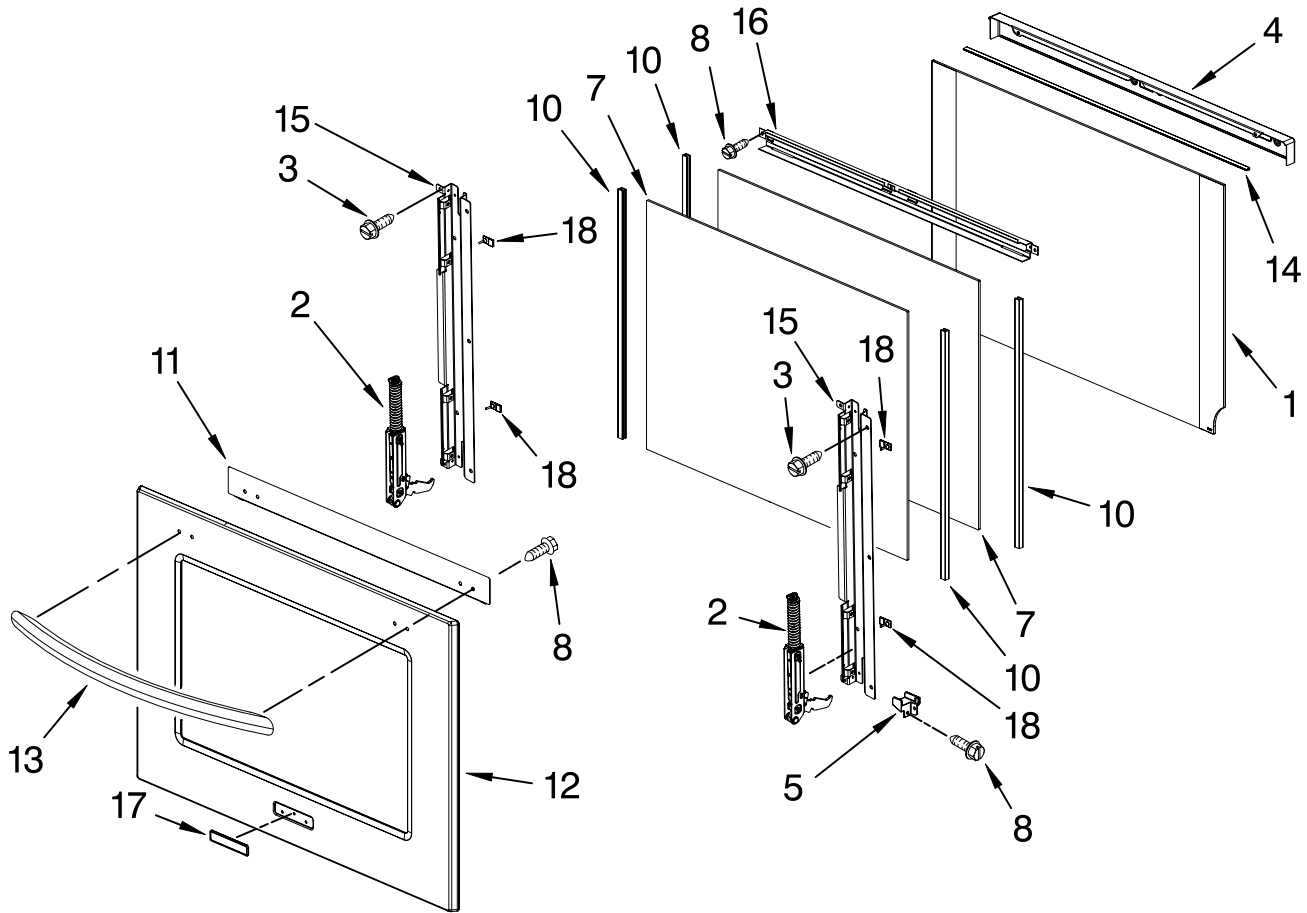

OVEN DOOR PARTS

For Models: KEBS208SBL00, KEBS208SWH00, KEBS208SBT00, KEBS208SSS00
(Black) (White) (Biscuit) (Stainless)

Illus. No.	Part No.	DESCRIPTION	Illus. No.	Part No.	DESCRIPTION	Illus. No.	Part No.	DESCRIPTION
1	8303737BL	Door Liner	12		Door Glass, Assy Lower Includes #17	13		Door Handle
2	8303989	Hinge, Door (2)		8303995	White		8303774WH	White
3	3196183	Screw		8303993	Black		8303774BL	Black
4	8303936BL	Vent, Door Top		8303997	Biscuit		8303774BT	Biscuit
5		Bracket, Door		8303991	Stainless		8303774SS	Stainless
	8304377	Right			Door Glass, Assy Upper No Nameplate	14	8304524	Seal
	8304378	Left		8303996	White	15		Frame-Door Side(2)
7	8303731	Glass, Inner		8303994	Black		8303745BL	Black
8	4449743	Screw		8303998	Biscuit		8303745GC	Blue-Grey Flk
10	8304523	Seal		8303992	Stainless		8303745BU	Starfire Blue Flk
11	8304360BL	Bracket, Handle				16	8303746	Door, Top Brkt
						17	8531691	Nameplate (Lower Door)
						18	8304522	Bumper, Glass

FOR ORDERING INFORMATION REFER TO PARTS PRICE LIST