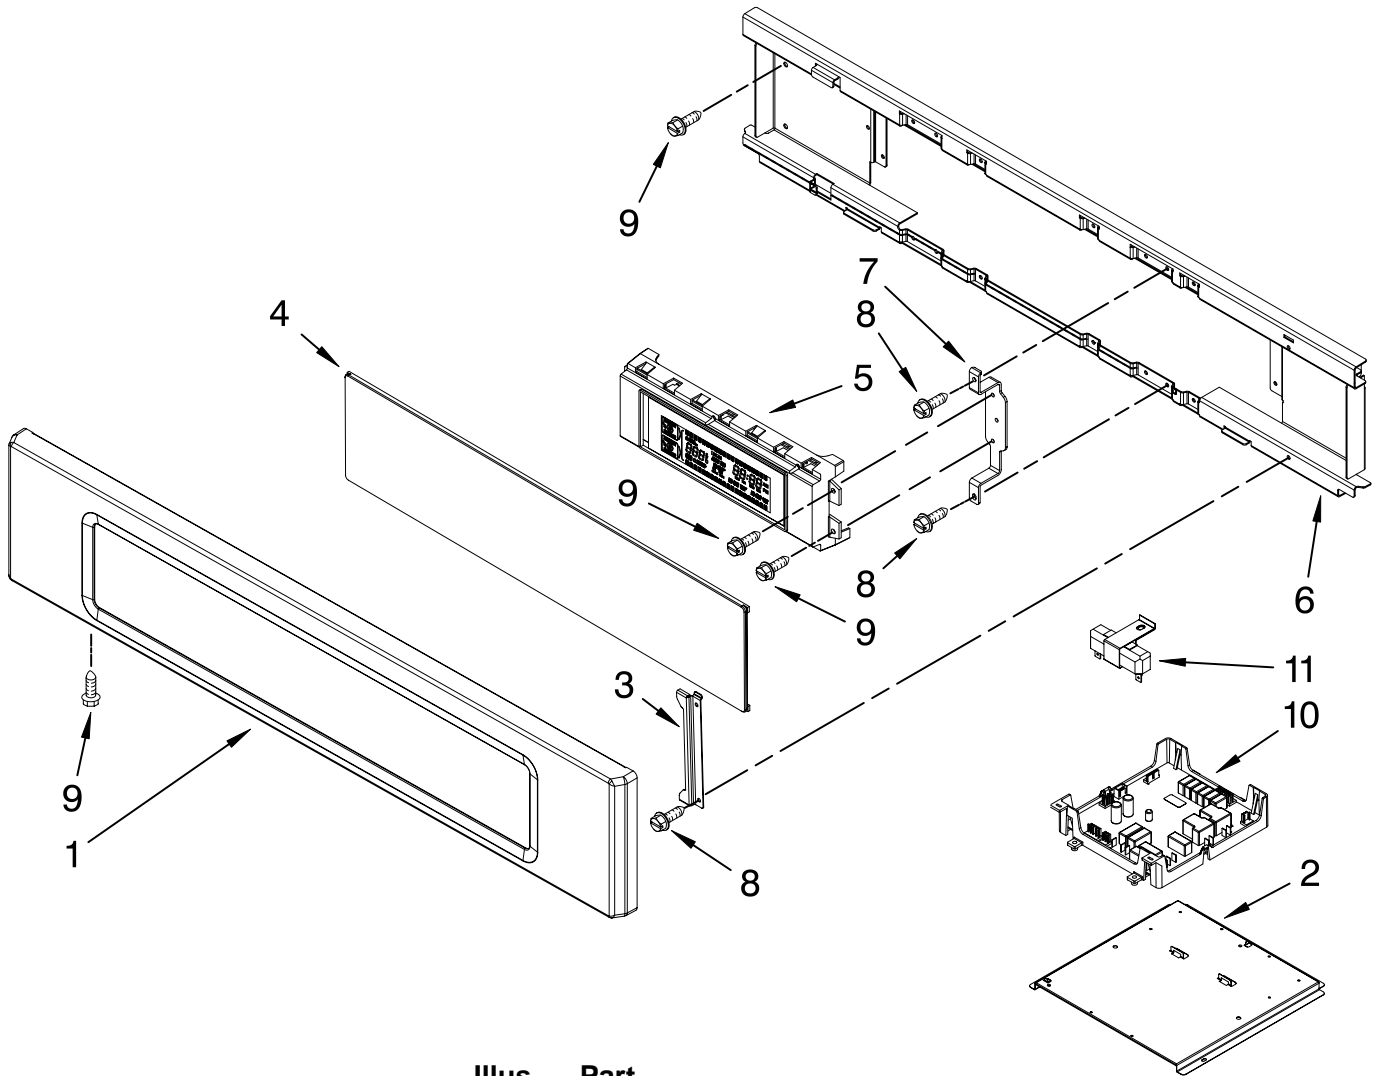

CONTROL PANEL PARTS

For Models: KEBS208SBL00, KEBS208SWH00, KEBS208SBT00, KEBS208SSS00
(Black) (White) (Biscuit) (Stainless)

Illus. No.	Part No.	DESCRIPTION
1	8303716WH 8303716BT 8303716BL 8303716SS	Panel, Control White Biscuit Black Stainless
2	8303687	Support, Appliance Manager
3	8303797	Bracket, Touch Touch
4	8303880	Control Panel, Glass Touch
5	9760208	User Interface
6	8303719	Backer, Control
7	8303887	Bracket, Enclosure
8	4449154	Screw
9	3400832	Screw
10	9760211	Appliance Manager
11	8304441	Resistor, Drop

FOR ORDERING INFORMATION REFER TO PARTS PRICE LIST