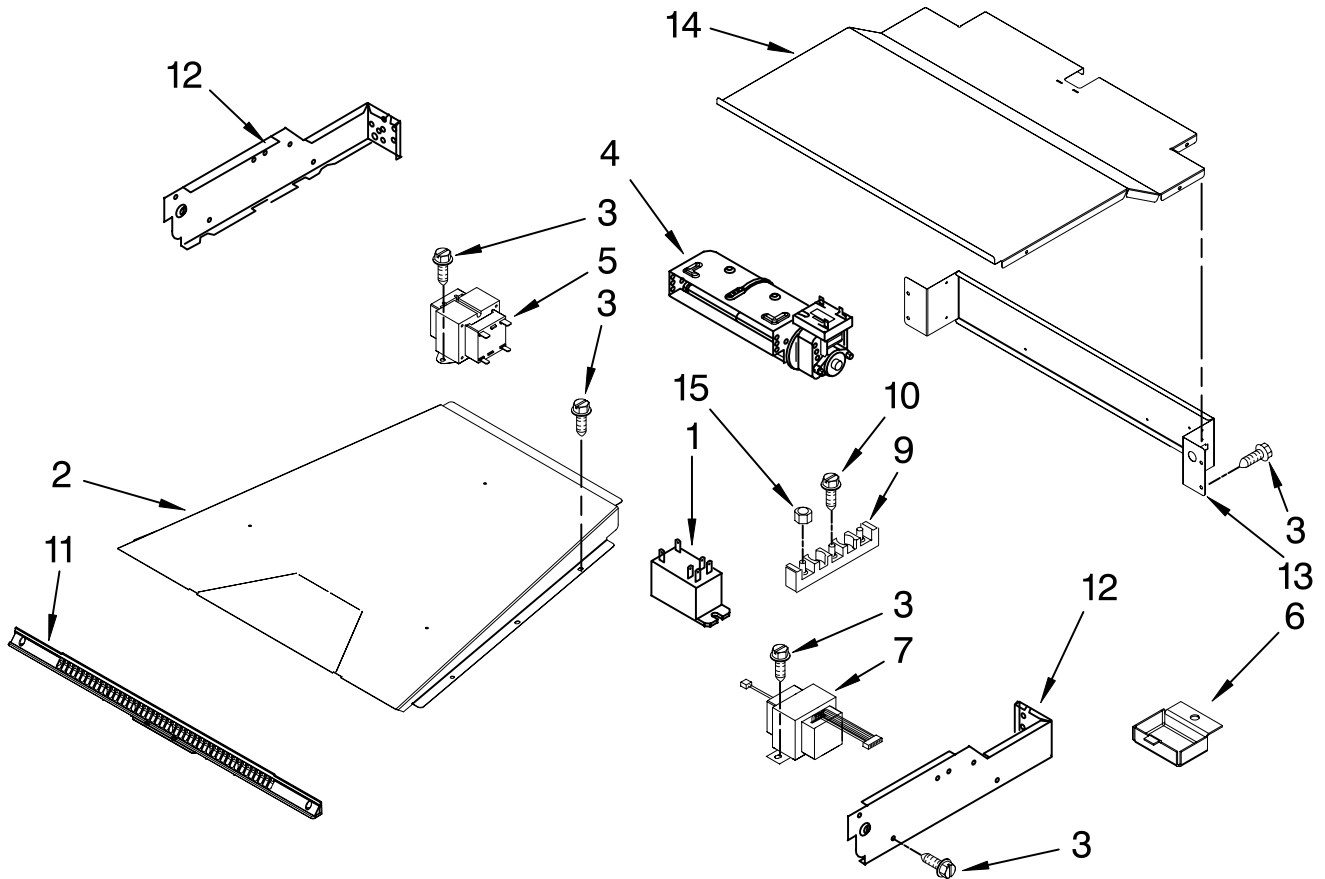

TOP VENTING PARTS

For Models: KEBS208SBL00, KEBS208SWH00, KEBS208SBT00, KEBS208SSS00
(Black) (White) (Biscuit) (Stainless)

Illus. No.	Part No.	DESCRIPTION
1	9752759	Relay (2)
2	8303514	Duct, Air Outlet
3	4449809	Screw
4	8303972	Blower, 60mm
5	9762052	Transformer, Lights
6	8285593	Connector, Cover
7	9760212	Transformr, Control
9	4449868	Block, Terminal
10	3400080	Screw
11	8303684	Vent, Control Panel
12		Side, Control Top
	8303518	Right
	8304255	Left
13	8303520	Back, Control
14	8304219	Cover, Top
15	112432	Nut (3)

FOR ORDERING INFORMATION REFER TO PARTS PRICE LIST