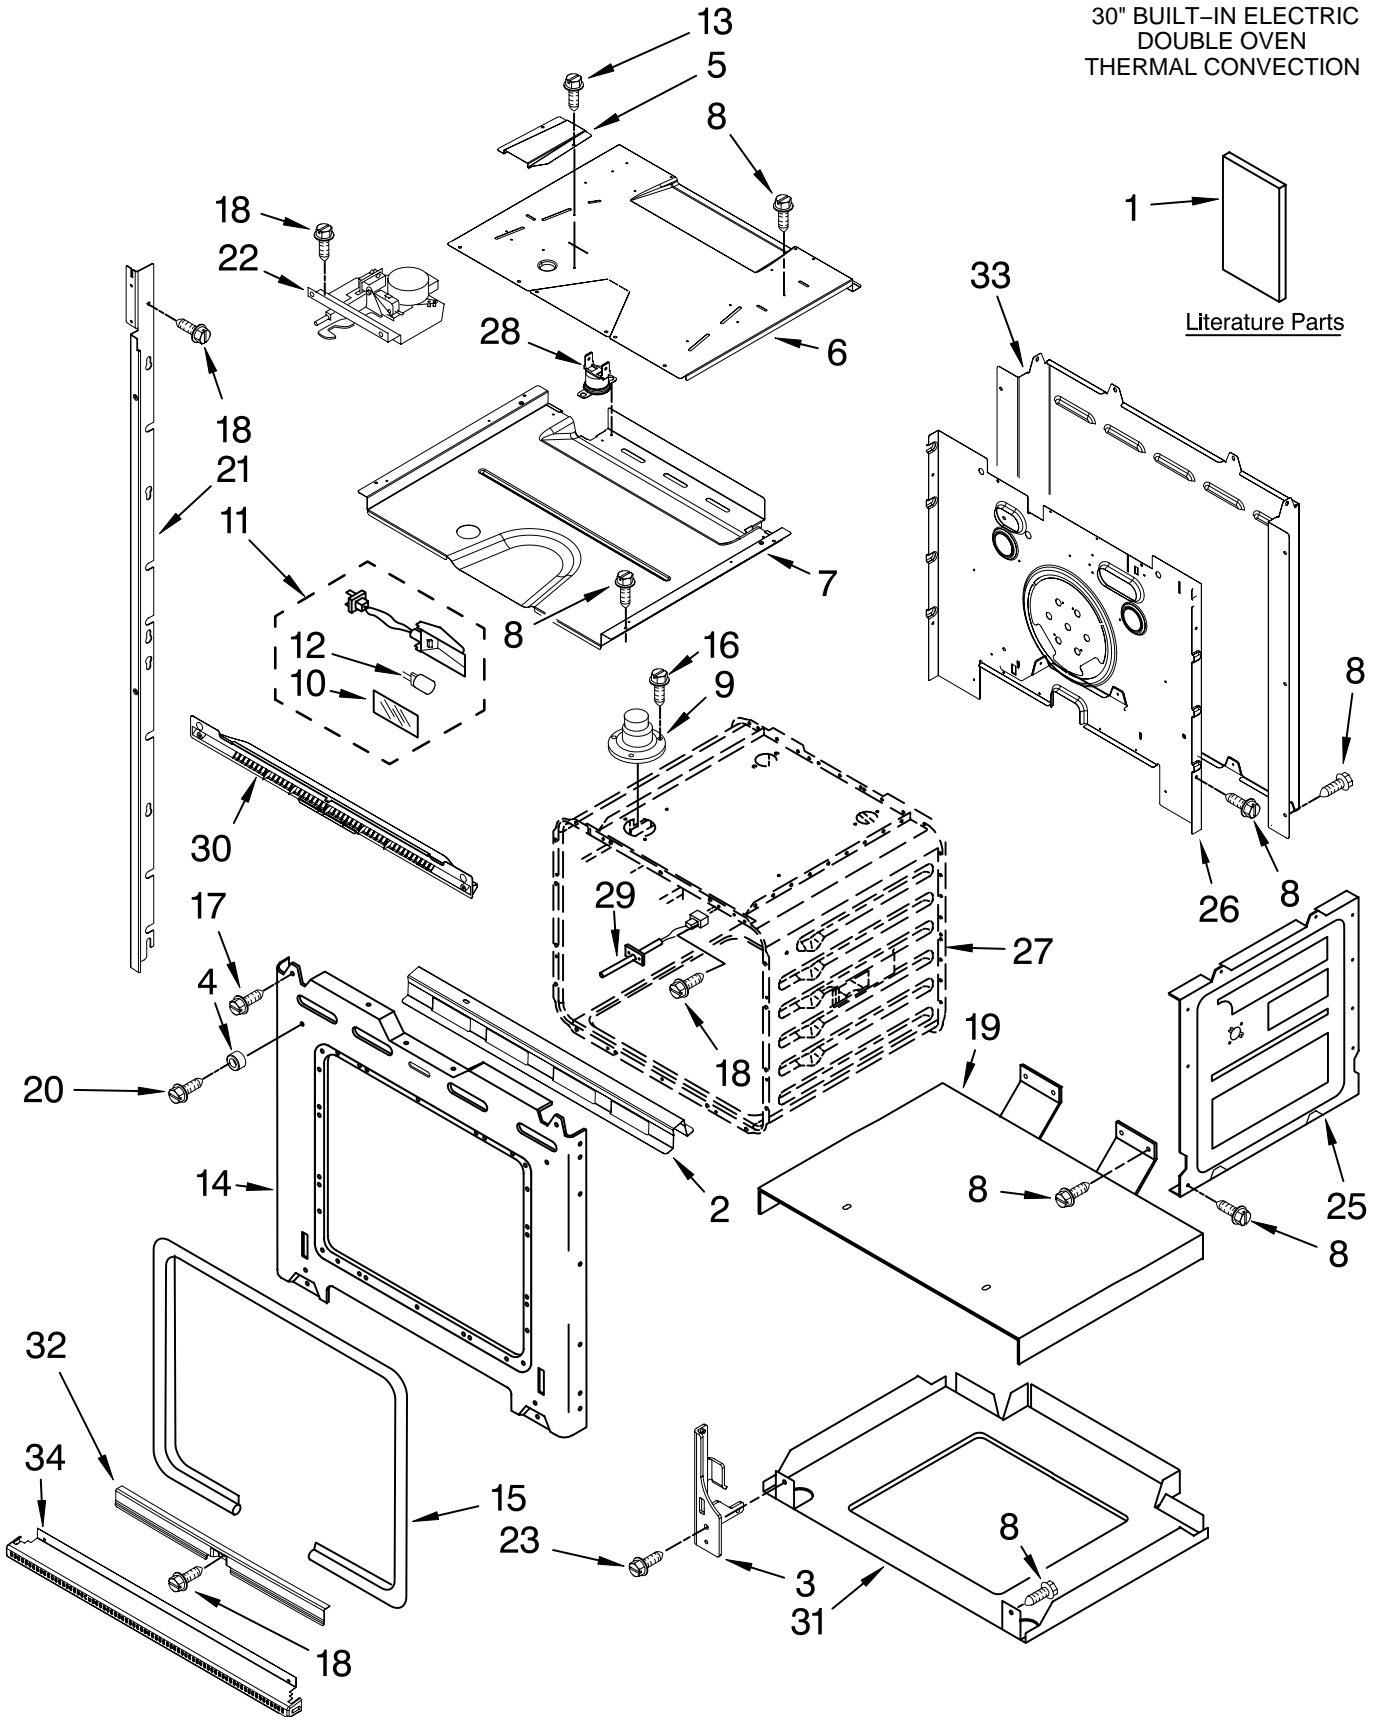

KitchenAid®

OVEN PARTS

For Models: KEBS208SBL00, KEBS208SWH00, KEBS208SBT00, KEBS208SSS00
(Black) (White) (Biscuit) (Stainless)

30" BUILT-IN ELECTRIC
DOUBLE OVEN
THERMAL CONVECTION

FOR ORDERING INFORMATION REFER TO PARTS PRICE LIST