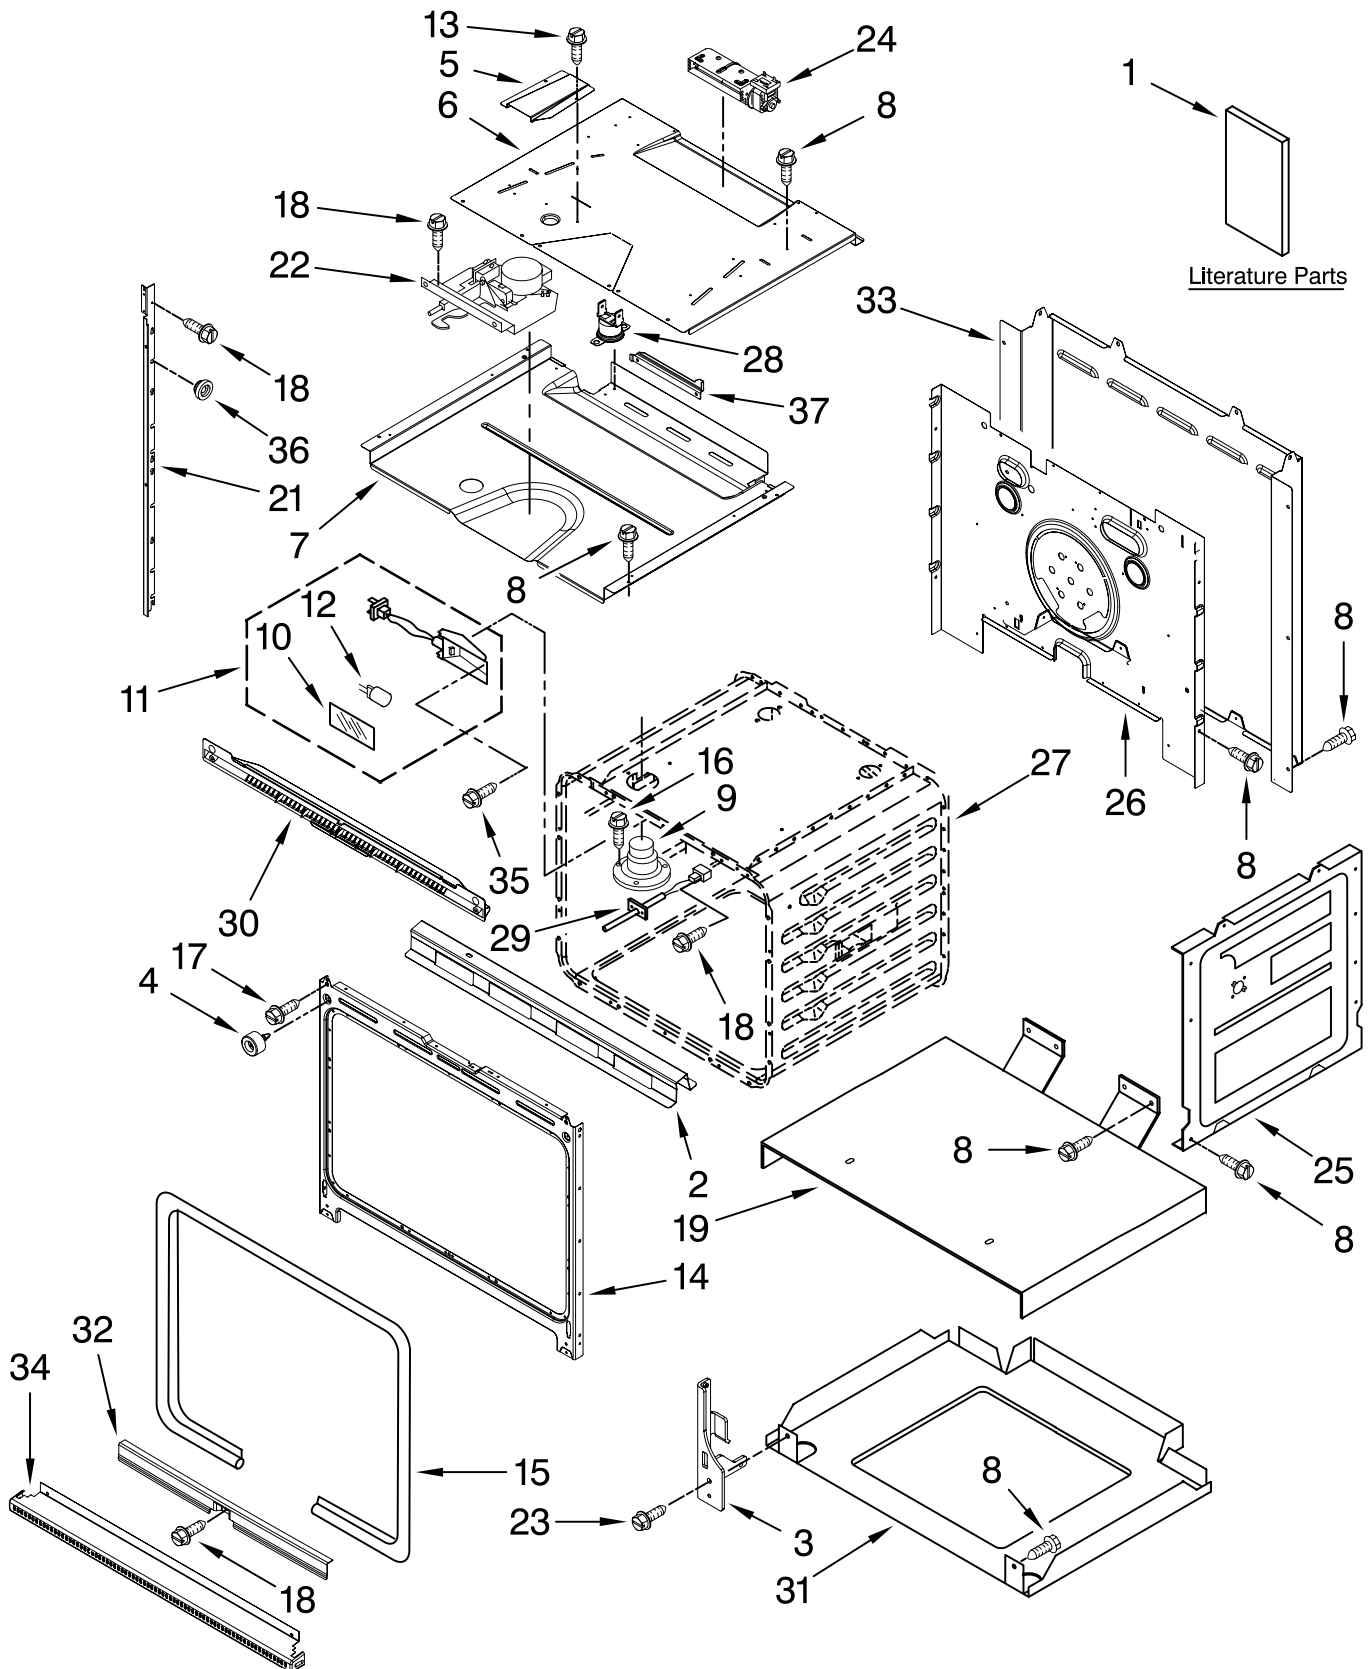

OVEN PARTS
For Models: KEBS208SSS03
(Stainless)

30" BUILT-IN ELECTRIC
DOUBLE OVEN
THERMAL CONVECTION

FOR ORDERING INFORMATION REFER TO PARTS PRICE LIST

OVEN PARTS

For Models:KEBS208SSS03
(Stainless)

Illus. No.	Part No.	DESCRIPTION
1		Literature Parts
	8304336	Installation Instructions
	W10162180	Use & Care Guide Tech Sheet
	W10220954	English
	W10220955	French
	8304335	Easy Set Guide
		Safer Cooking Tips
	9762761	English
	W10065852	French
2	W10153090	Bracket, Base
3		Hinge Receiver
	4455606	Right
	4455605	Left
4	W10105790	Bumper, Door (2)
5	8303829	Exhaust,Vent Slope
6	W10181196	Divider, Vent
7	W10204470	Top Chassis
8	4449809	Screw

Illus. No.	Part No.	DESCRIPTION
9	4452158	Tube, Vent
10	W10169756	Lens, Light
11	W10009940	Oven Light Assembly
12	W10169757	Bulb, Light
13	3400832	Screw (2)
14	W10115861	Frame, Front
15	8304493	Gasket, Door
16	3196176	Screw
17	4449040	Screw
18	4449154	Screw
19	4451478	Support, Insulation
21		Mounting Rail,Side
	8303677BL	Right
	8303678BL	Left
22	W10195935	Latch, Mortorized
23	4449743	Screw
24	8303972	Blower
25	4455641	Side, Chassis
26	8304303	Back, Chassis
27		Liner, Oven (Not serviceable)

Illus. No.	Part No.	DESCRIPTION
28	8304452	Thermal Fuse 105C
29	W10131825	Sensor
30	8303685	Vent, Center
31	8303516	Base, Chassis
32	8304478	Retainer, Gasket
33	8303517	Cover, Back
34	W10216230	Trim, Bottom Vent
35	4449748	Screw
36	4448444	Mounting Grommet, Rail
37	W10169348	Bracket, Thermostat

FOR ORDERING INFORMATION REFER TO PARTS PRICE LIST

OVEN DOOR PARTS

For Models: KEBS208SSS03

(Stainless)

Illus. No.	Part No.	DESCRIPTION
1	8303737BL	Door Liner
2	W10174285	Hinge, Door (2)
3	3196183	Screw
4	8304581BL	Vent, Door Top
5		Bracket, Door
	8304377	Right
	8304378	Left
6		Cover, Hinge
	W10137044	Right
	W10137043	Left