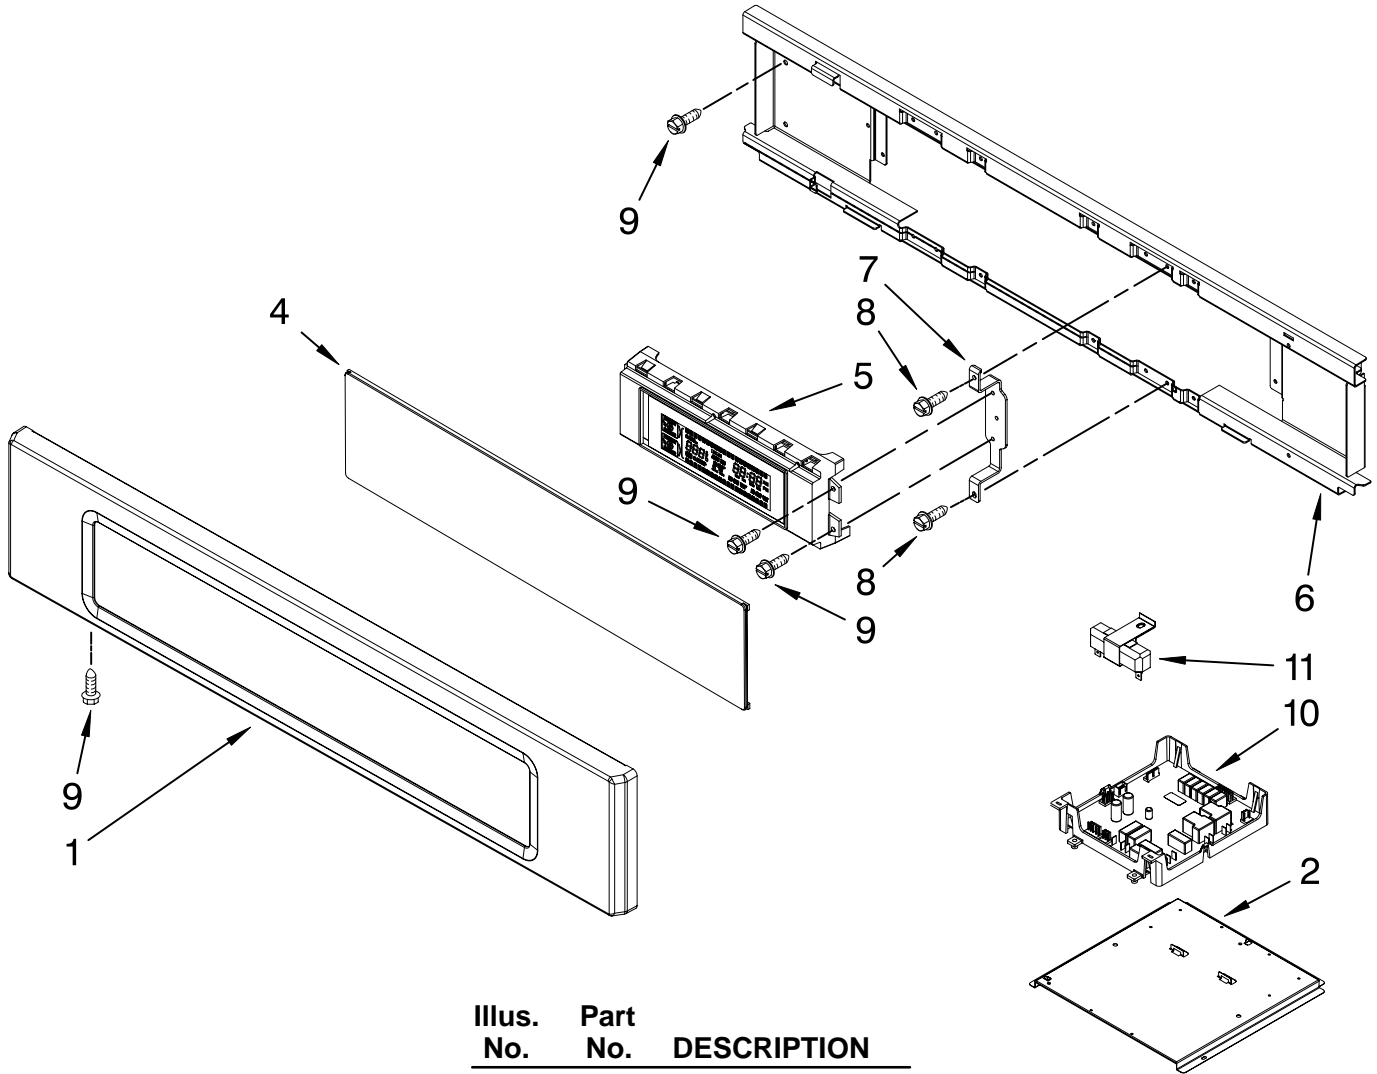

OVEN PARTS
For Models: KEBS208SSS03
(Stainless)

30" BUILT-IN ELECTRIC
DOUBLE OVEN
THERMAL CONVECTION

FOR ORDERING INFORMATION REFER TO PARTS PRICE LIST

OVEN PARTS

For Models:KEBS208SSS03
(Stainless)

Illus. No.	Part No.	DESCRIPTION
1		Literature Parts
	8304336	Installation Instructions
	W10162180	Use & Care Guide Tech Sheet
	W10220954	English
	W10220955	French
	8304335	Easy Set Guide
		Safer Cooking Tips
	9762761	English
	W10065852	French
2	W10153090	Bracket, Base
3		Hinge Receiver
	4455606	Right
	4455605	Left
4	W10105790	Bumper, Door (2)
5	8303829	Exhaust,Vent Slope
6	W10181196	Divider, Vent
7	W10204470	Top Chassis
8	4449809	Screw

Illus. No.	Part No.	DESCRIPTION
28	8304452	Thermal Fuse 105C
29	W10131825	Sensor
30	8303685	Vent, Center
31	8303516	Base, Chassis
32	8304478	Retainer, Gasket
33	8303517	Cover, Back
34	W10216230	Trim, Bottom Vent
35	4449748	Screw
36	4448444	Mounting Grommet, Rail
37	W10169348	Bracket, Thermostat

**FOLLOWING PARTS
NOT ILLUSTRATED**

INSULATION

8303965	Insulation, Wrap
8303967	Insulation, Back

CONTROL PANEL PARTS

For Models:KEBS208SSS03
(Stainless)

Illus. No.	Part No.	DESCRIPTION
1	W10216219	Panel, Control
2	8303687	Support, Appliance Manager
4	8303880	Control Panel, Glass Touch
5	W10312205	User Interface
6	8303719	Backer, Control
7	8303887	Bracket,Enclosure
8	4449154	Screw
9	3400832	Screw
10	W10119142	Appliance Manager
11	8304441	Resistor, Drop

FOR ORDERING INFORMATION REFER TO PARTS PRICE LIST

OVEN DOOR PARTS

For Models: KEBS208SSS03

(Stainless)

Illus. No.	Part No.	DESCRIPTION
1	8303737BL	Door Liner
2	W10174285	Hinge, Door (2)
3	3196183	Screw
4	8304581BL	Vent, Door Top
5		Bracket, Door
	8304377	Right
	8304378	Left
6		Cover, Hinge
	W10137044	Right
	W10137043	Left