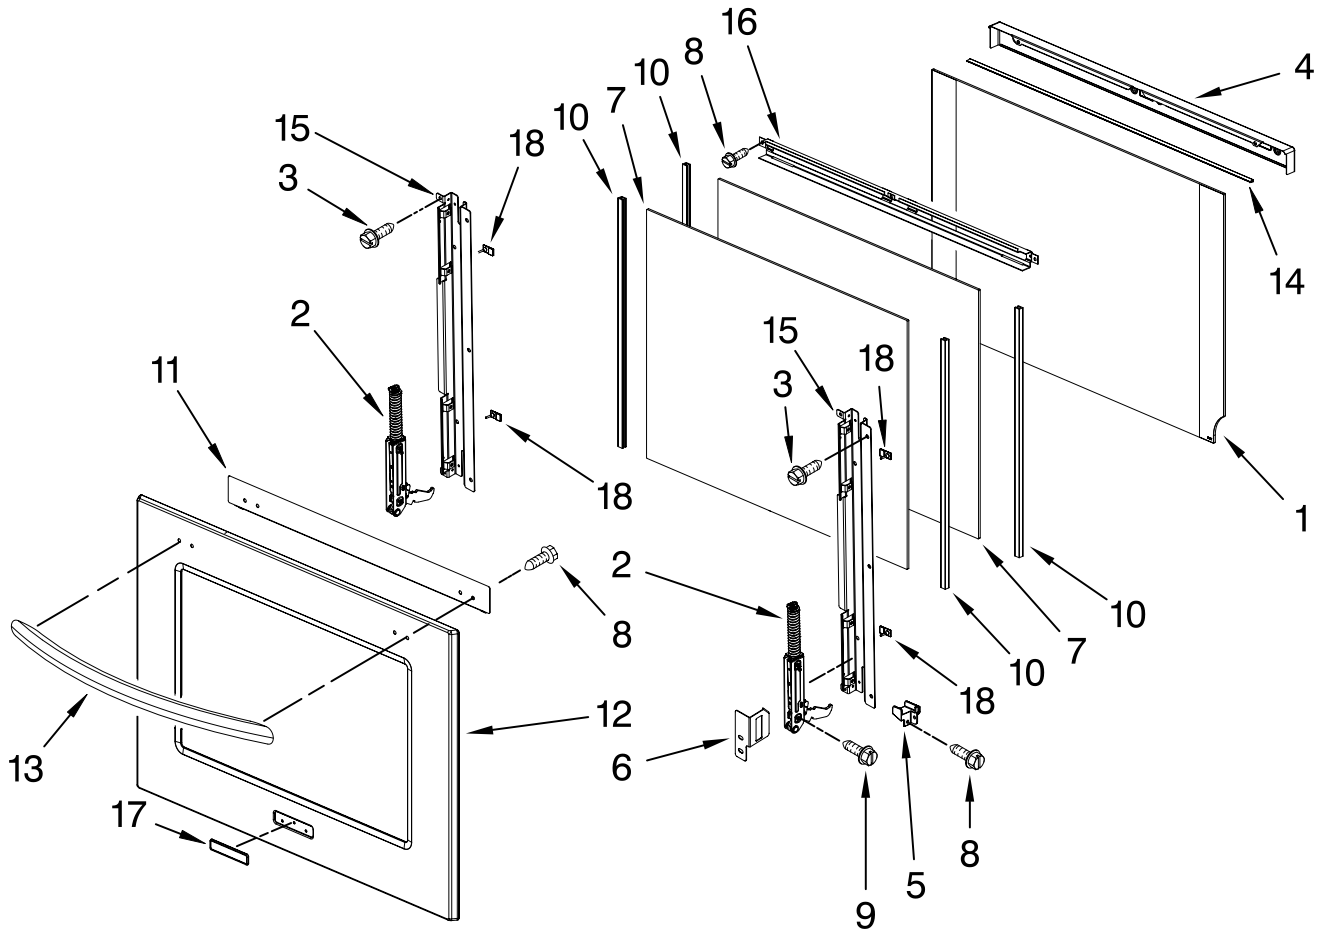

**FOLLOWING PARTS
NOT ILLUSTRATED**

INSULATION

8303965	Insulation, Wrap
8303967	Insulation, Back

CONTROL PANEL PARTS

For Models:KEBS208SSS03
(Stainless)

Illus. No.	Part No.	DESCRIPTION
1	W10216219	Panel, Control
2	8303687	Support, Appliance Manager
4	8303880	Control Panel, Glass Touch
5	W10312205	User Interface
6	8303719	Backer, Control
7	8303887	Bracket,Enclosure
8	4449154	Screw
9	3400832	Screw
10	W10119142	Appliance Manager
11	8304441	Resistor, Drop

FOR ORDERING INFORMATION REFER TO PARTS PRICE LIST

OVEN DOOR PARTS

For Models: KEBS208SSS03

(Stainless)

Illus. No.	Part No.	DESCRIPTION
1	8303737BL	Door Liner
2	W10174285	Hinge, Door (2)
3	3196183	Screw
4	8304581BL	Vent, Door Top
5		Bracket, Door
	8304377	Right
	8304378	Left
6		Cover, Hinge
	W10137044	Right
	W10137043	Left