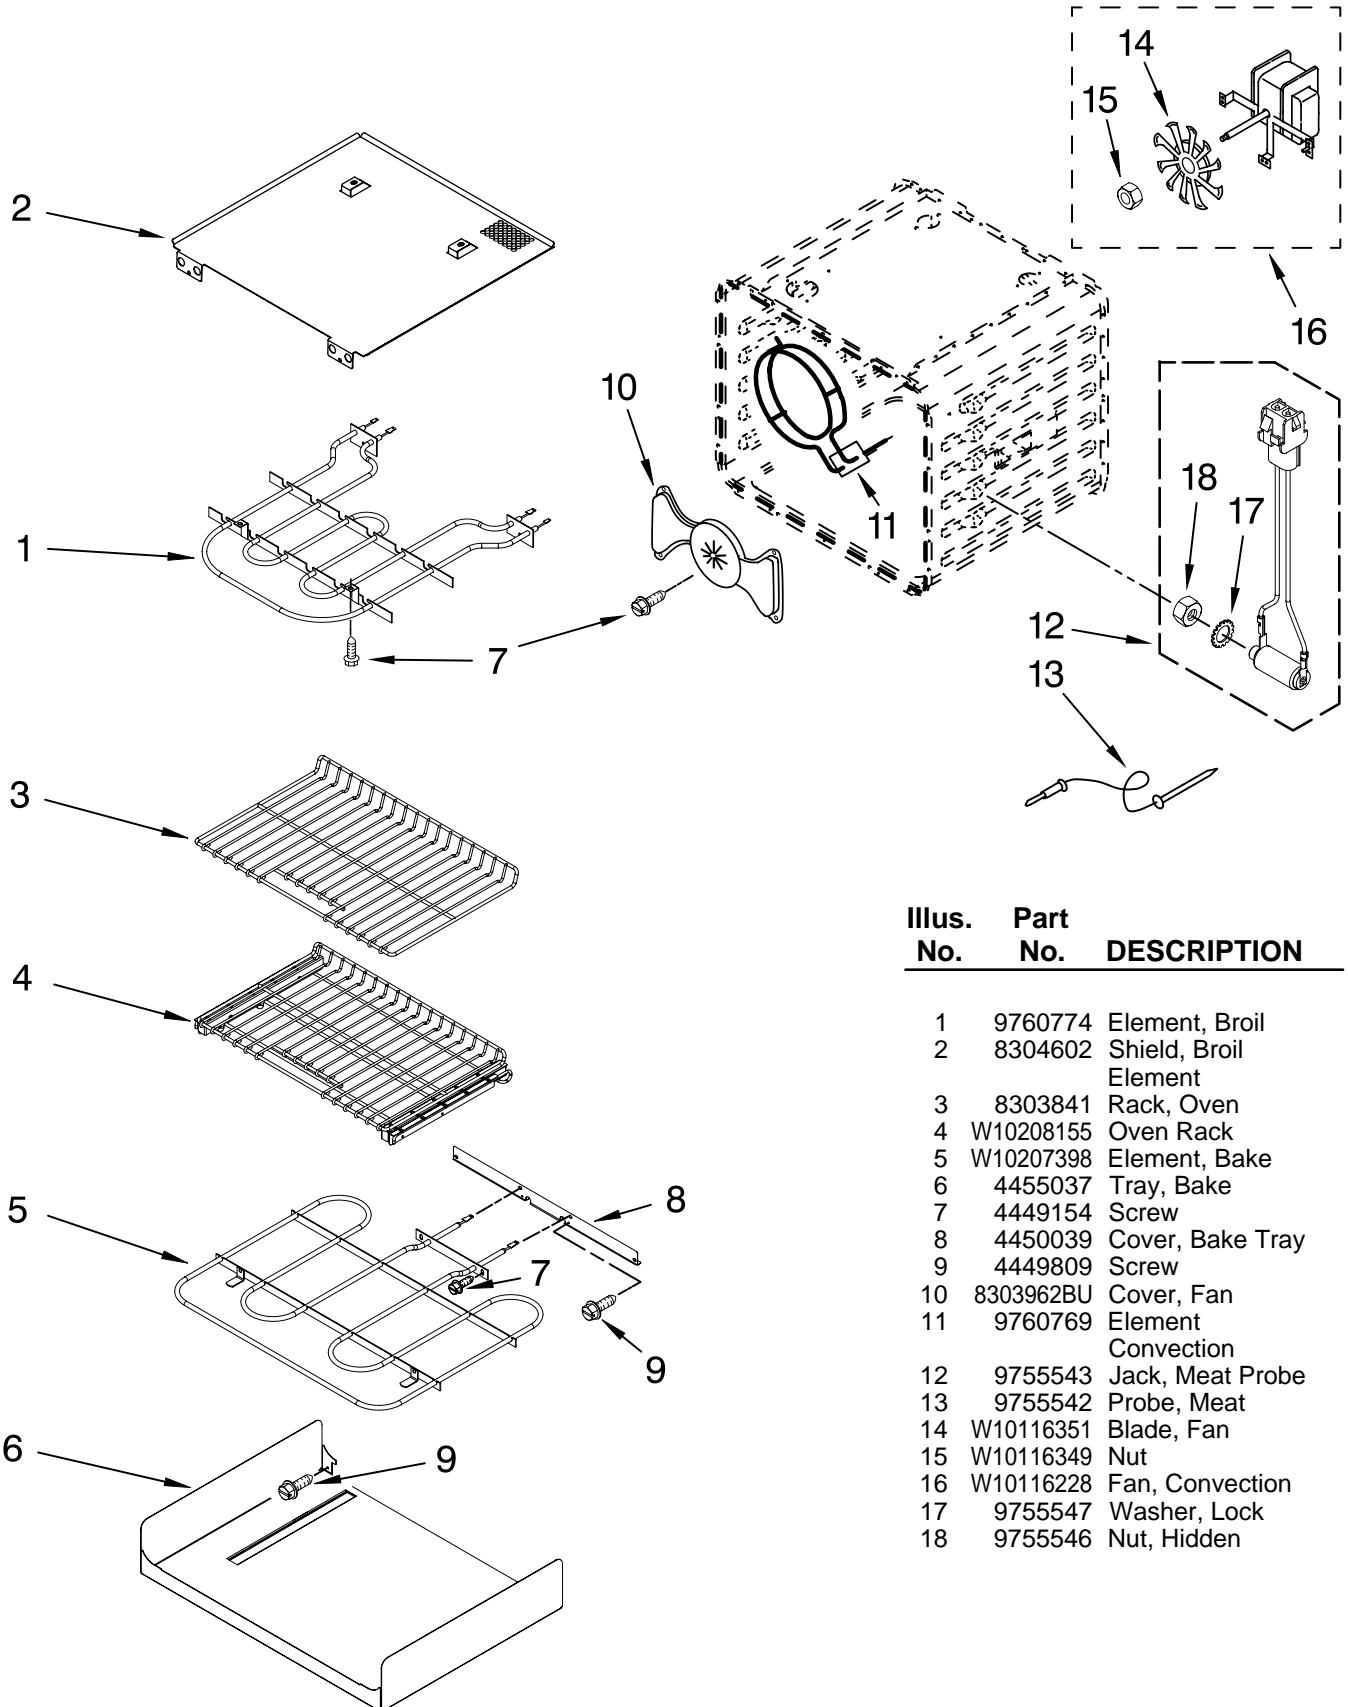

INTERNAL OVEN PARTS

For Models: KEBS208SSS03
(Stainless)

Illus. No.	Part No.	DESCRIPTION
1	9760774	Element, Broil
2	8304602	Shield, Broil Element
3	8303841	Rack, Oven
4	W10208155	Oven Rack
5	W10207398	Element, Bake
6	4455037	Tray, Bake
7	4449154	Screw
8	4450039	Cover, Bake Tray
9	4449809	Screw
10	8303962BU	Cover, Fan
11	9760769	Element Convection
12	9755543	Jack, Meat Probe
13	9755542	Probe, Meat
14	W10116351	Blade, Fan
15	W10116349	Nut
16	W10116228	Fan, Convection
17	9755547	Washer, Lock
18	9755546	Nut, Hidden

FOR ORDERING INFORMATION REFER TO PARTS PRICE LIST