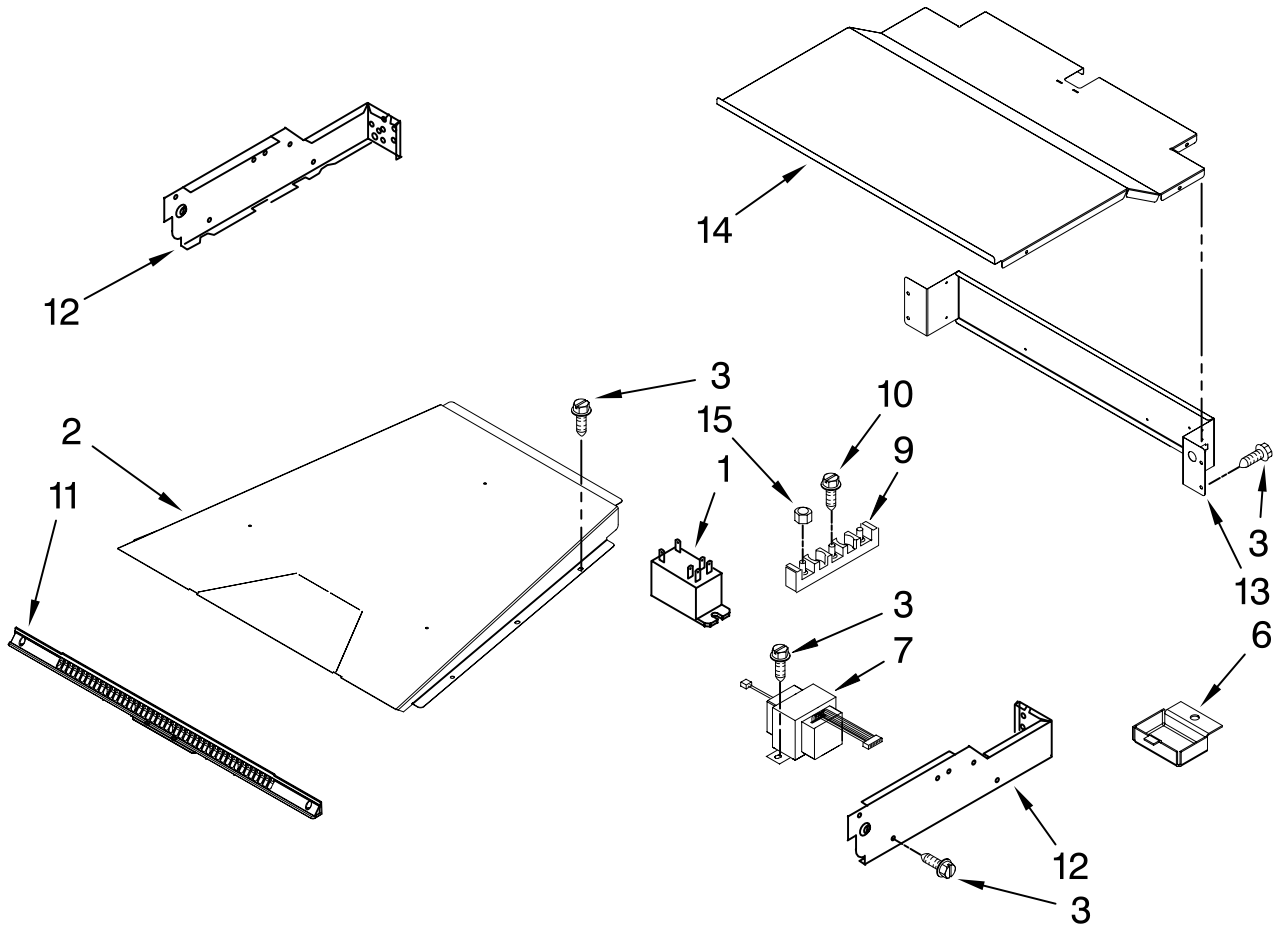

INTERNAL OVEN PARTS

For Models: KEBS208SSS03
(Stainless)

Illus. No.	Part No.	DESCRIPTION
1	9760774	Element, Broil
2	8304602	Shield, Broil Element
3	8303841	Rack, Oven
4	W10208155	Oven Rack
5	W10207398	Element, Bake
6	4455037	Tray, Bake
7	4449154	Screw
8	4450039	Cover, Bake Tray
9	4449809	Screw
10	8303962BU	Cover, Fan
11	9760769	Element Convection
12	9755543	Jack, Meat Probe
13	9755542	Probe, Meat
14	W10116351	Blade, Fan
15	W10116349	Nut
16	W10116228	Fan, Convection
17	9755547	Washer, Lock
18	9755546	Nut, Hidden

FOR ORDERING INFORMATION REFER TO PARTS PRICE LIST

TOP VENTING PARTS

For Models: KEBS208SSS03
(Stainless)

Illus. No.	Part No.	DESCRIPTION
------------	----------	-------------

1	9752759	Relay (2)
2	8304643	Duct, Air Outlet
3	4449809	Screw
6	8285593	Connector, Cover
7	W10111628	Transformer, Control
9	4449868	Block, Terminal
10	3400080	Screw
11	8303684	Vent, Control Panel
12	8303518	Side, Control Top Right
	8304255	Left
13	8303520	Back, Control
14	8304219	Cover, Top
15	7103P027-60	Nut