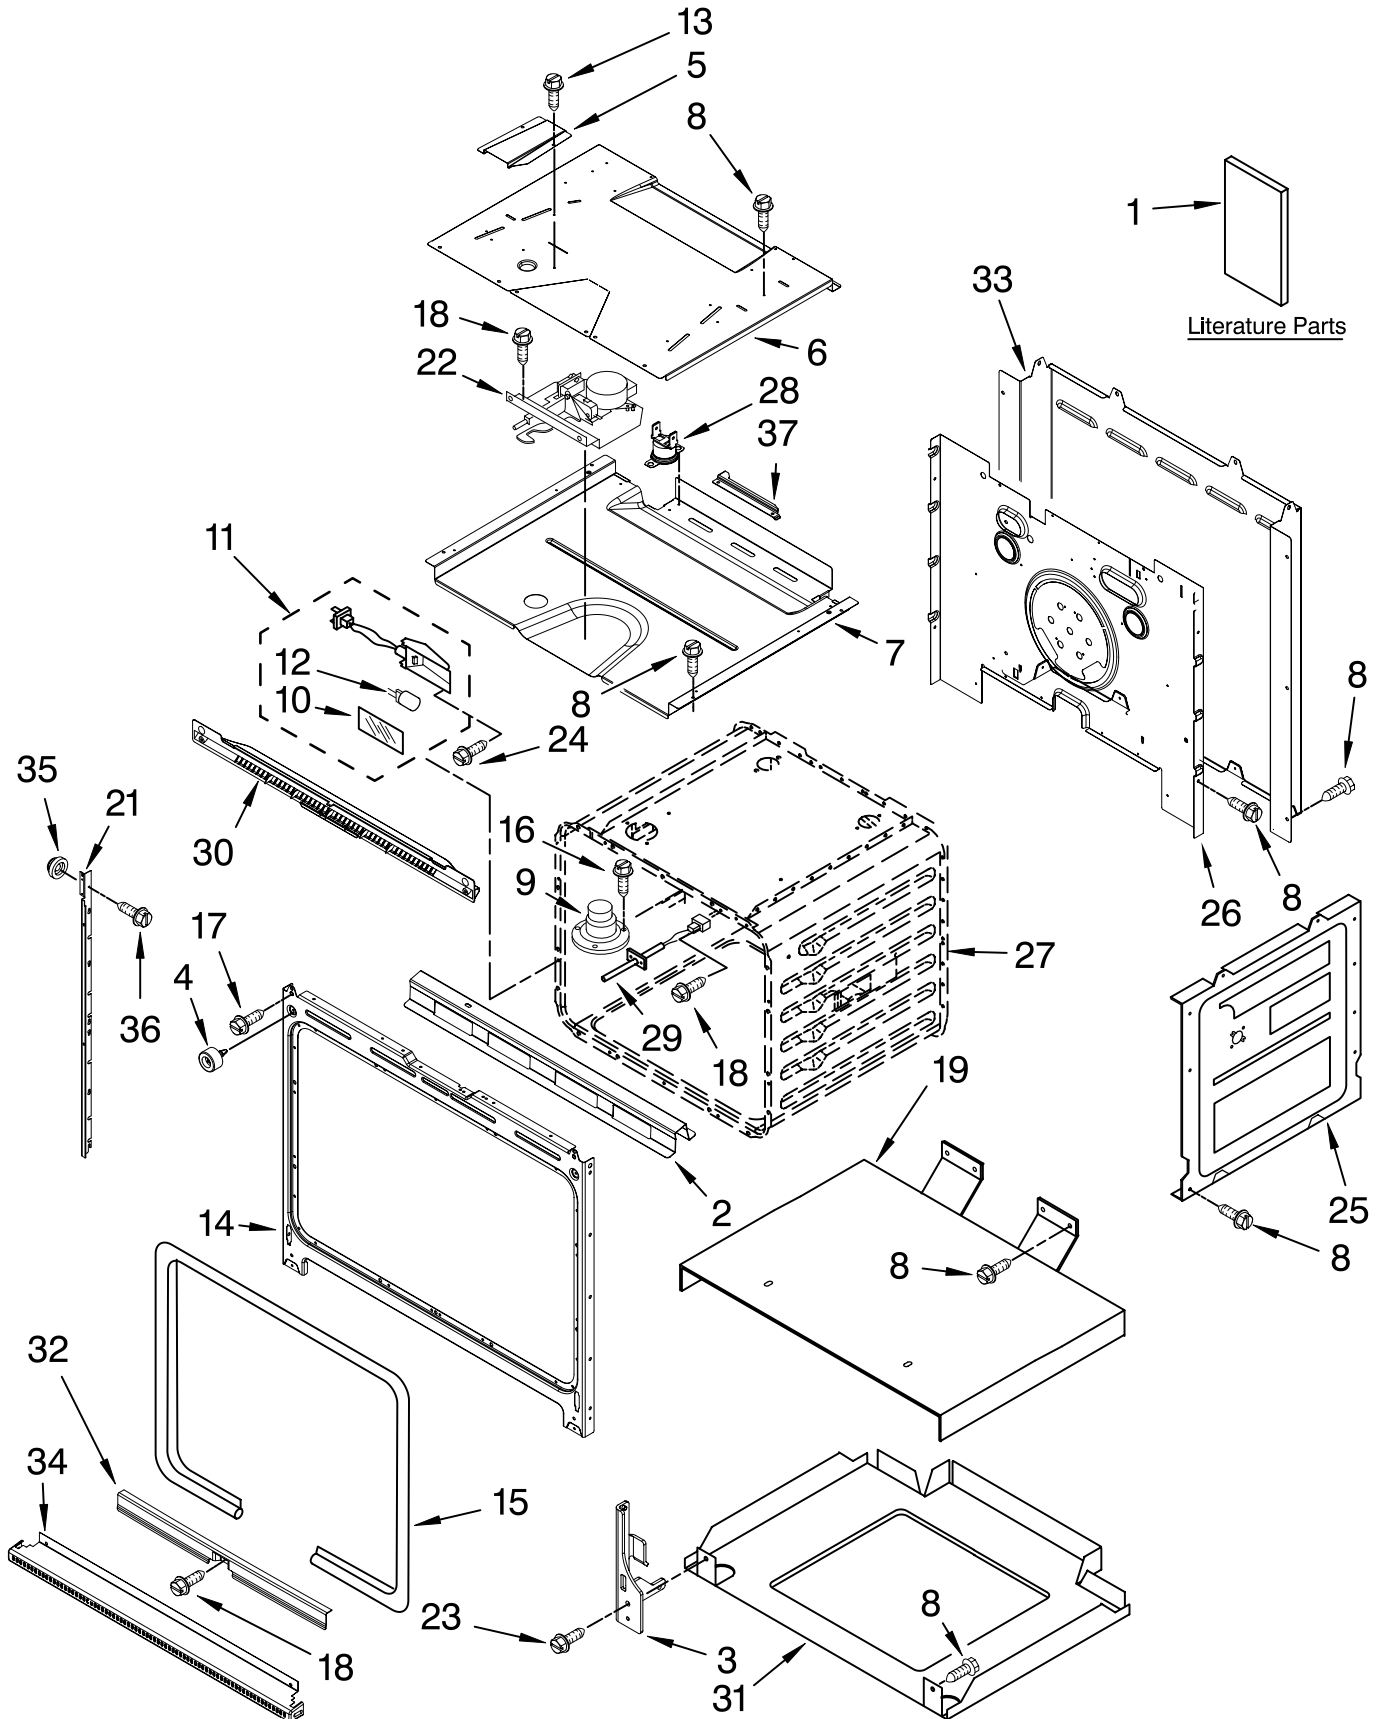

KitchenAid®

OVEN PARTS

For Models: KEBS207SBL04, KEBS207SWH04, KEBS207SSS04
(Black) (White) (Stainless)

30" BUILT-IN ELECTRIC
DOUBLE OVEN
THERMAL CONVECTION

FOR ORDERING INFORMATION REFER TO PARTS PRICE LIST