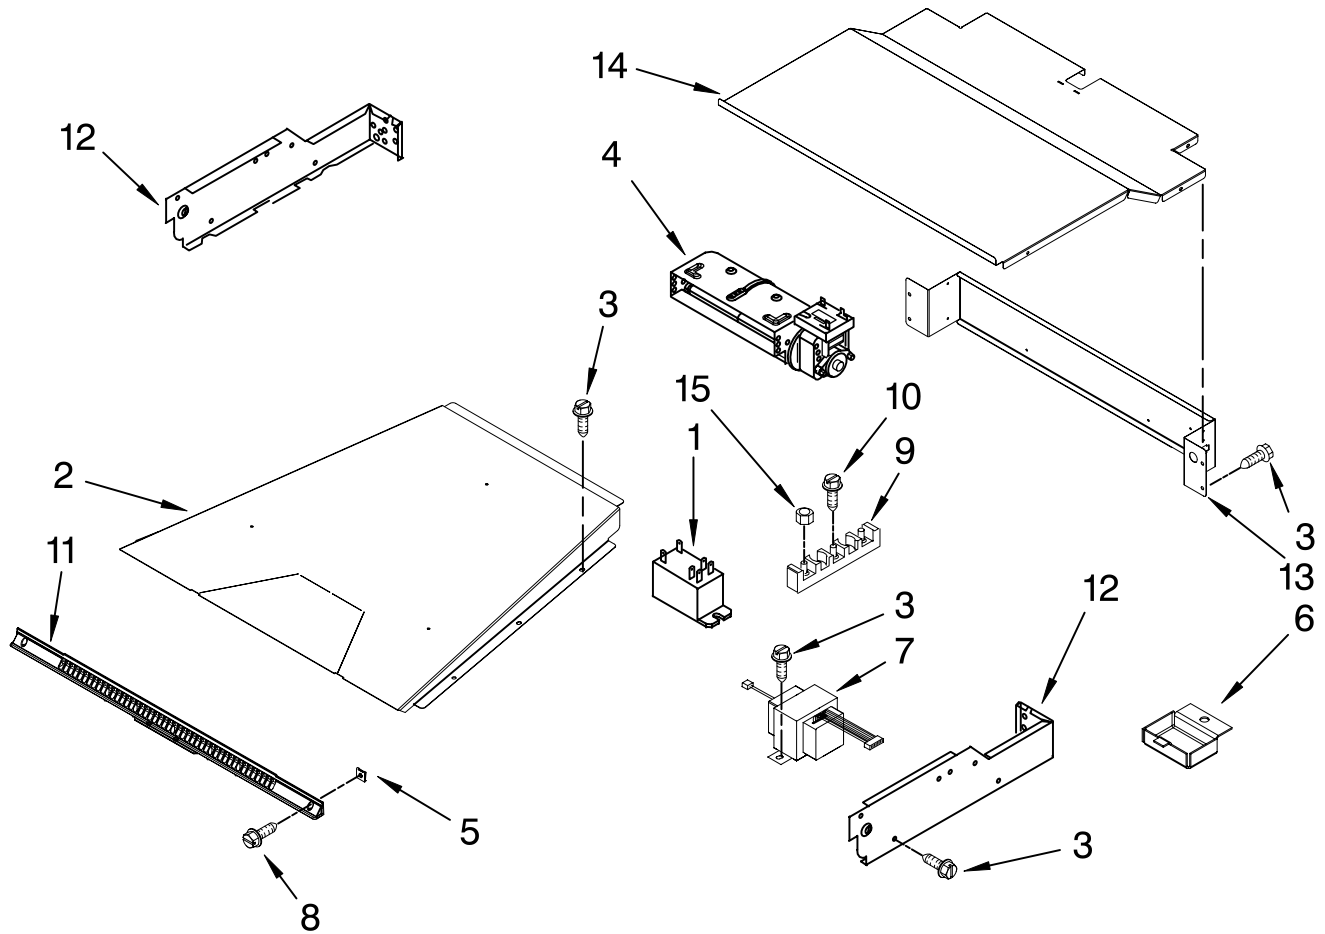

TOP VENTING PARTS

For Models: KEBS207SBL04, KEBS207SWH04, KEBS207SSS04
(Black) (White) (Stainless)

Illus. No.	Part No.	DESCRIPTION
1	9752759	Relay (2)
2	8304643	Duct, Air Outlet
3	4449809	Screw
4	8303972	Blower, 60mm
5	4450118	Nut
6	8285593	Connector, Cover
7	W10111628	Transformer, Control
8	4450038	Screw
9	4449868	Block, Terminal
10	3400080	Screw
11	8303684	Vent, Control Panel
12	8303518	Side, Control Top Right
	8304255	Left
13	8303520	Back, Control
14	8304219	Cover, Top
15	112432	Nut (3)

FOR ORDERING INFORMATION REFER TO PARTS PRICE LIST