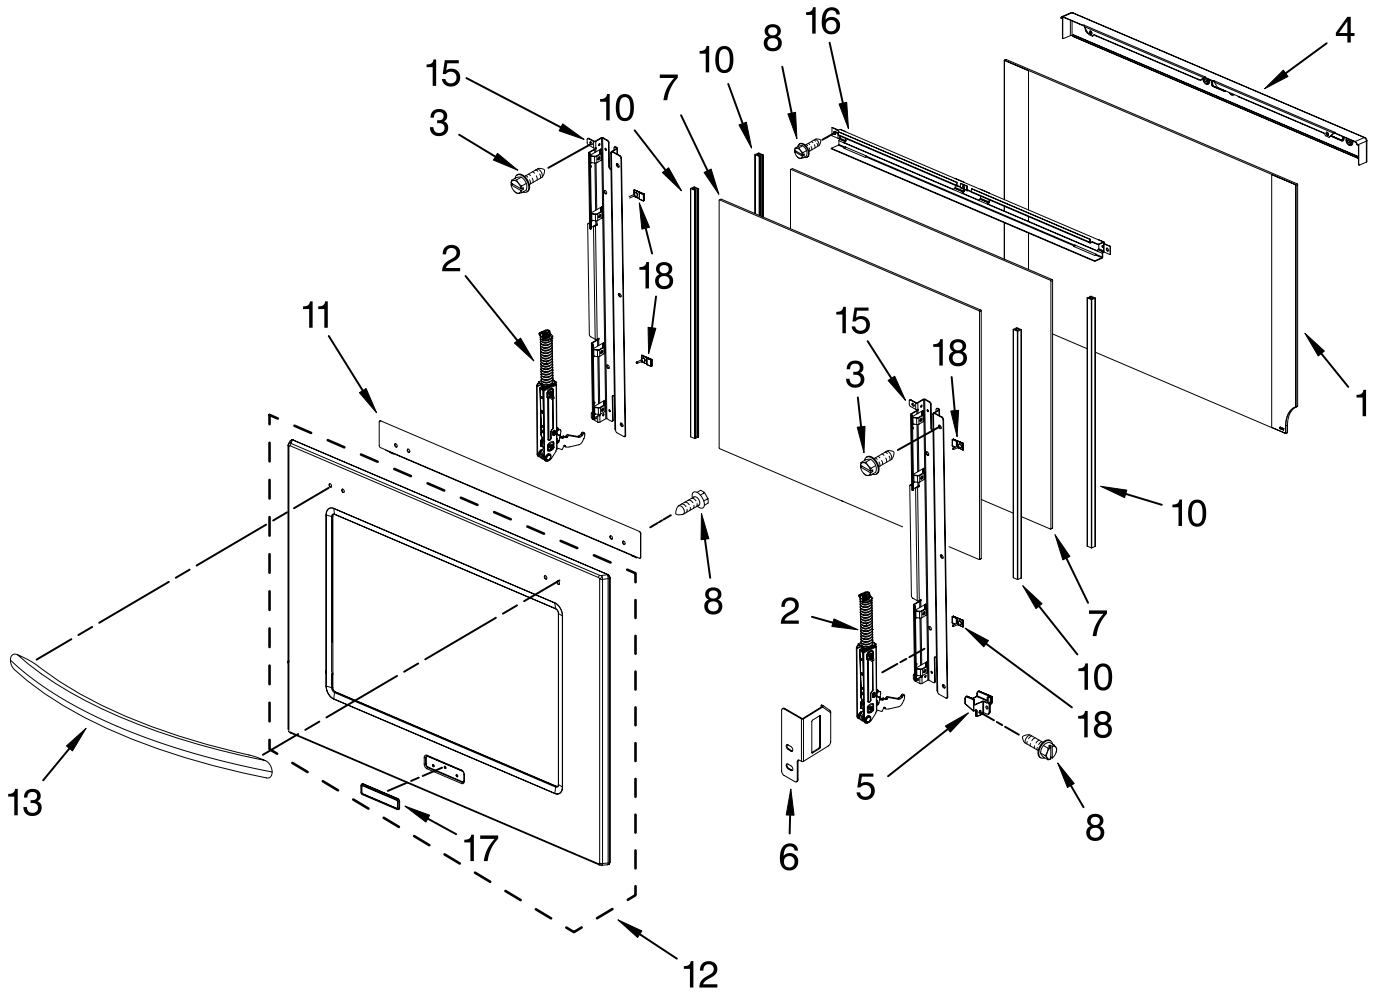

FOR ORDERING INFORMATION REFER TO PARTS PRICE LIST

CONTROL PANEL PARTS

For Models: KEBS207SBL04, KEBS207SWH04, KEBS207SSS04
(Black) (White) (Stainless)

Illus. No.	Part No.	DESCRIPTION
1	8303716BL 8303716WH W10216219	Panel, Control Black White Stainless
2	8303687	Support, Appliance Manager
4	8304332	Control Panel, Glass Touch
5	W10172472	User Interface
6	8303719	Backer, Control
7	8303887	Bracket, Enclosure
8	4449154	Screw
9	3400832	Screw
10	W10119142	Appliance Manager
11	8304441	Resistor, Drop

FOR ORDERING INFORMATION REFER TO PARTS PRICE LIST

OVEN DOOR PARTS

For Models: KEBS207SBL04, KEBS207SWH04, KEBS207SSS04
(Black) (White) (Stainless)

Illus. No.	Part No.	DESCRIPTION
1	8303737BL	Door Liner
2	W10174285	Hinge, Door (2)
3	3196183	Screw
4	8304581BL	Vent, Door Top
5		Bracket, Door
	8304377	Right
	8304378	Left
6		Cover, Door Hinge
	W10137043	Right
	W10137044	Left
7	8303731	Glass, Inner
8	4449743	Screw
10	8304523	Seal