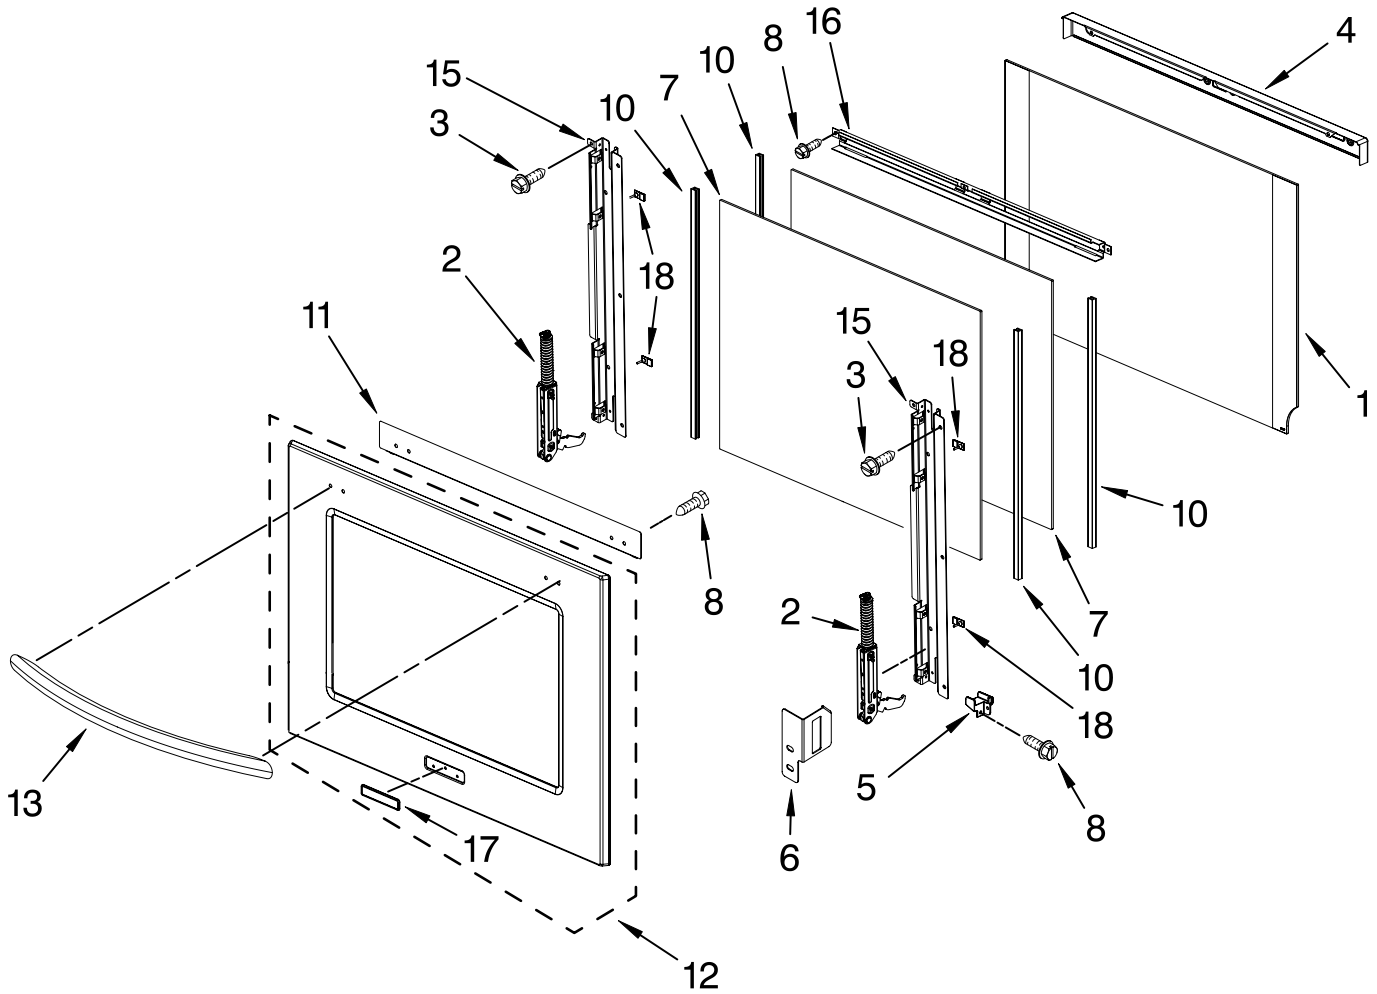

**FOLLOWING PARTS
NOT ILLUSTRATED**

INSULATION

- 8303965 Insulation, Wrap
- 8303967 Insulation, Back

CONTROL PANEL PARTS

For Models:KEBS207SSS03

(Stainless)

Illus. No.	Part No.	DESCRIPTION
1	W10216219	Panel, Control
2	8303687	Support, Appliance Manager
4	8304332	Control Panel, Glass Touch
5	W10172472	User Interface
6	8303719	Backer, Control
7	8303887	Bracket, Enclosure
8	4449154	Screw
9	3400832	Screw
10	W10119142	Appliance Manager
11	8304441	Resistor, Drop

FOR ORDERING INFORMATION REFER TO PARTS PRICE LIST

OVEN DOOR PARTS

For Models:KEBS207SSS03

(Stainless)

Illus. No.	Part No.	DESCRIPTION
1	8303737BL	Door Liner
2	W10174285	Hinge, Door (2)
3	3196183	Screw
4	8304581BL	Vent, Door Top
5		Bracket, Door
	8304377	Right
	8304378	Left