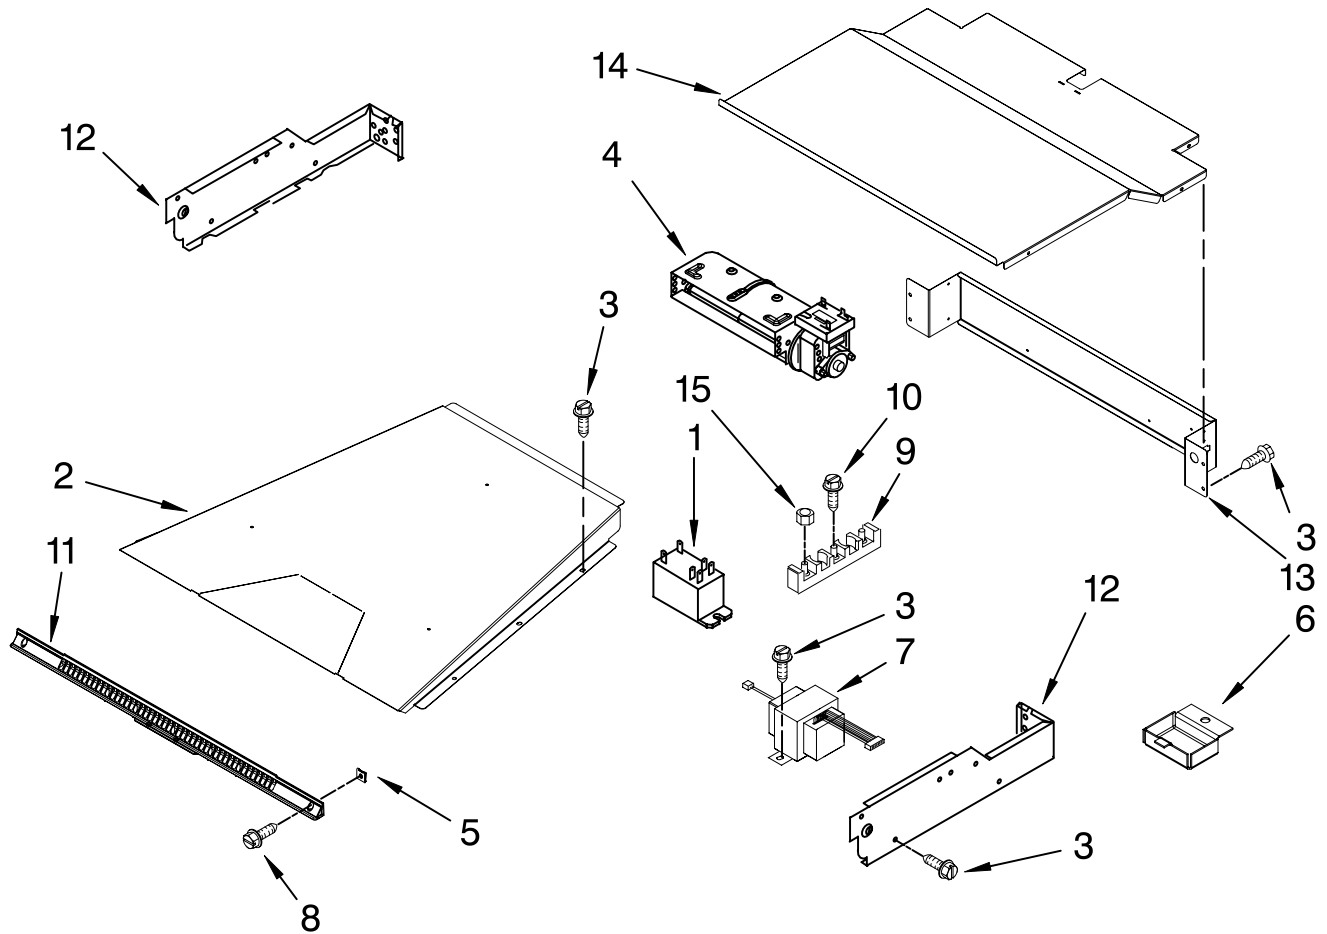

TOP VENTING PARTS

For Models:KEBS207SSS03

(Stainless)

Illus. No.	Part No.	DESCRIPTION
1	9752759	Relay (2)
2	8304643	Duct, Air Outlet
3	4449809	Screw
4	8303972	Blower, 60mm
5	4450118	Nut
6	8285593	Connector, Cover
7	W10111628	Transformer, Control
8	4450038	Screw
9	4449868	Block, Terminal
10	3400080	Screw
11	8303684	Vent, Control Panel
12	8303518	Side, Control Top Right
	8304255	Left
13	8303520	Back, Control
14	8304219	Cover, Top
15	7103P027-60	Nut

FOR ORDERING INFORMATION REFER TO PARTS PRICE LIST