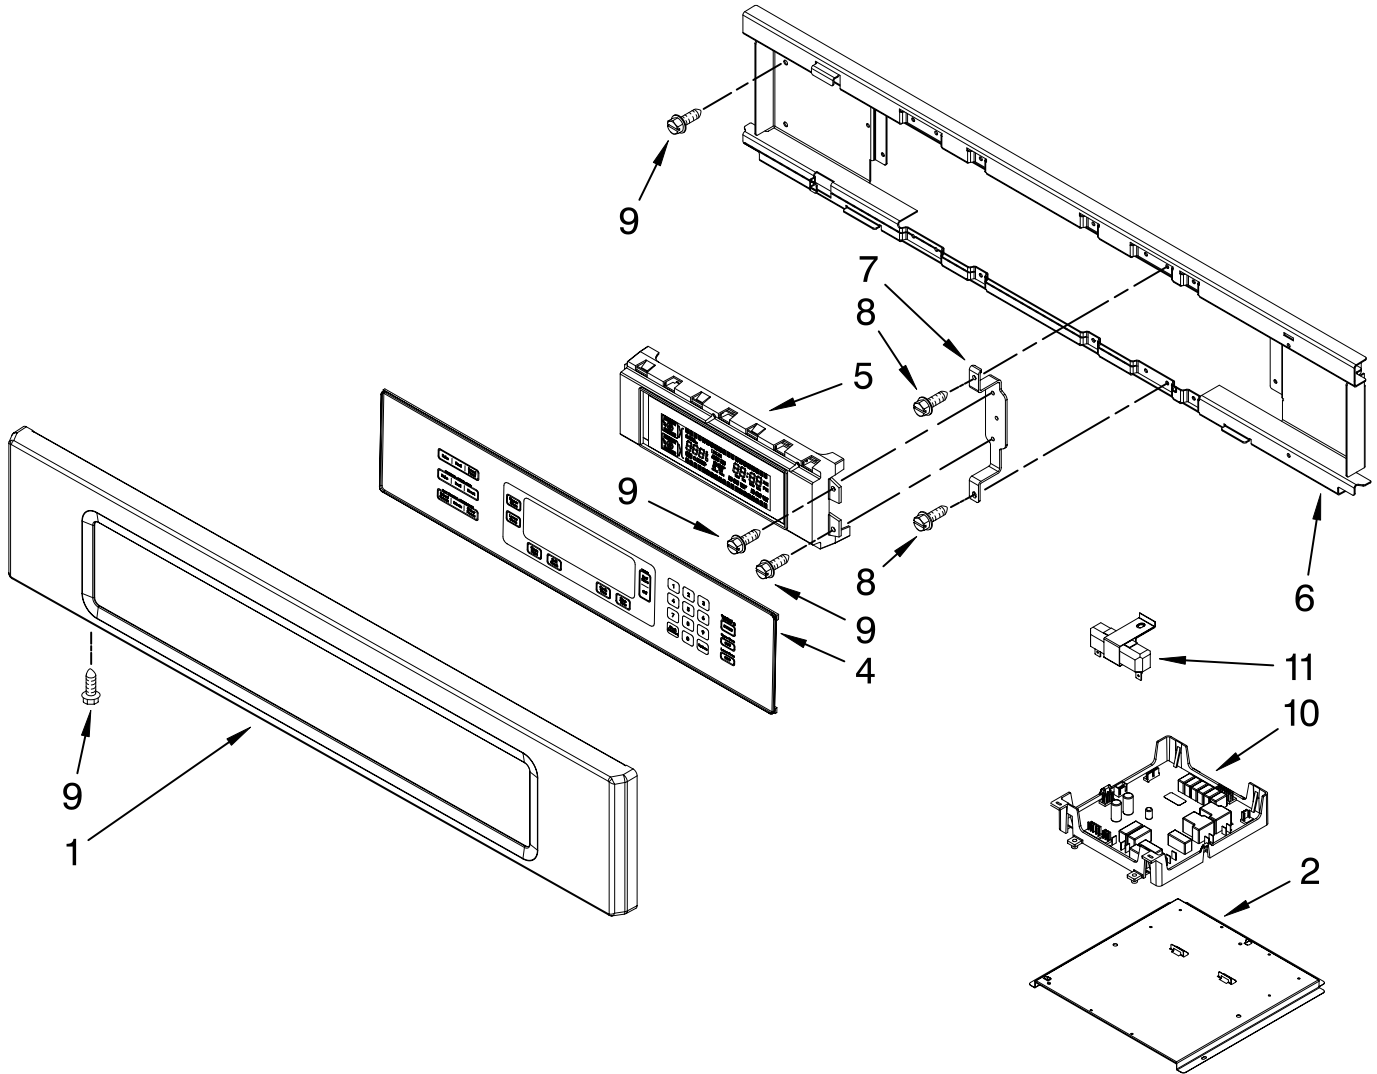

Illus. No.	Part No.	DESCRIPTION
26	8304303	Back, Chassis
27		Liner, Oven (Not serviceable)
28	8304452	Thermal Fuse 105C
29	W10131825	Sensor
30	8303685	Vent, Center
31	8303516	Base, Chassis
32	8304478	Retainer, Gasket
33	8303517	Cover, Back
34	W10216230	Trim, Bottom Vent
35	4448444	Grommet, Mounting Rail
36	3400893	Screw
37	W10169348	Bracket, Thermostat

**FOLLOWING PARTS
NOT ILLUSTRATED**

INSULATION

- 8303965 Insulation, Wrap
- 8303967 Insulation, Back

CONTROL PANEL PARTS

For Models:KEBS207SSS03

(Stainless)

Illus. No.	Part No.	DESCRIPTION
1	W10216219	Panel, Control
2	8303687	Support, Appliance Manager
4	8304332	Control Panel, Glass Touch
5	W10172472	User Interface
6	8303719	Backer, Control
7	8303887	Bracket, Enclosure
8	4449154	Screw
9	3400832	Screw
10	W10119142	Appliance Manager
11	8304441	Resistor, Drop

FOR ORDERING INFORMATION REFER TO PARTS PRICE LIST

OVEN DOOR PARTS

For Models:KEBS207SSS03

(Stainless)

Illus. No.	Part No.	DESCRIPTION
1	8303737BL	Door Liner
2	W10174285	Hinge, Door (2)
3	3196183	Screw
4	8304581BL	Vent, Door Top
5		Bracket, Door
	8304377	Right
	8304378	Left