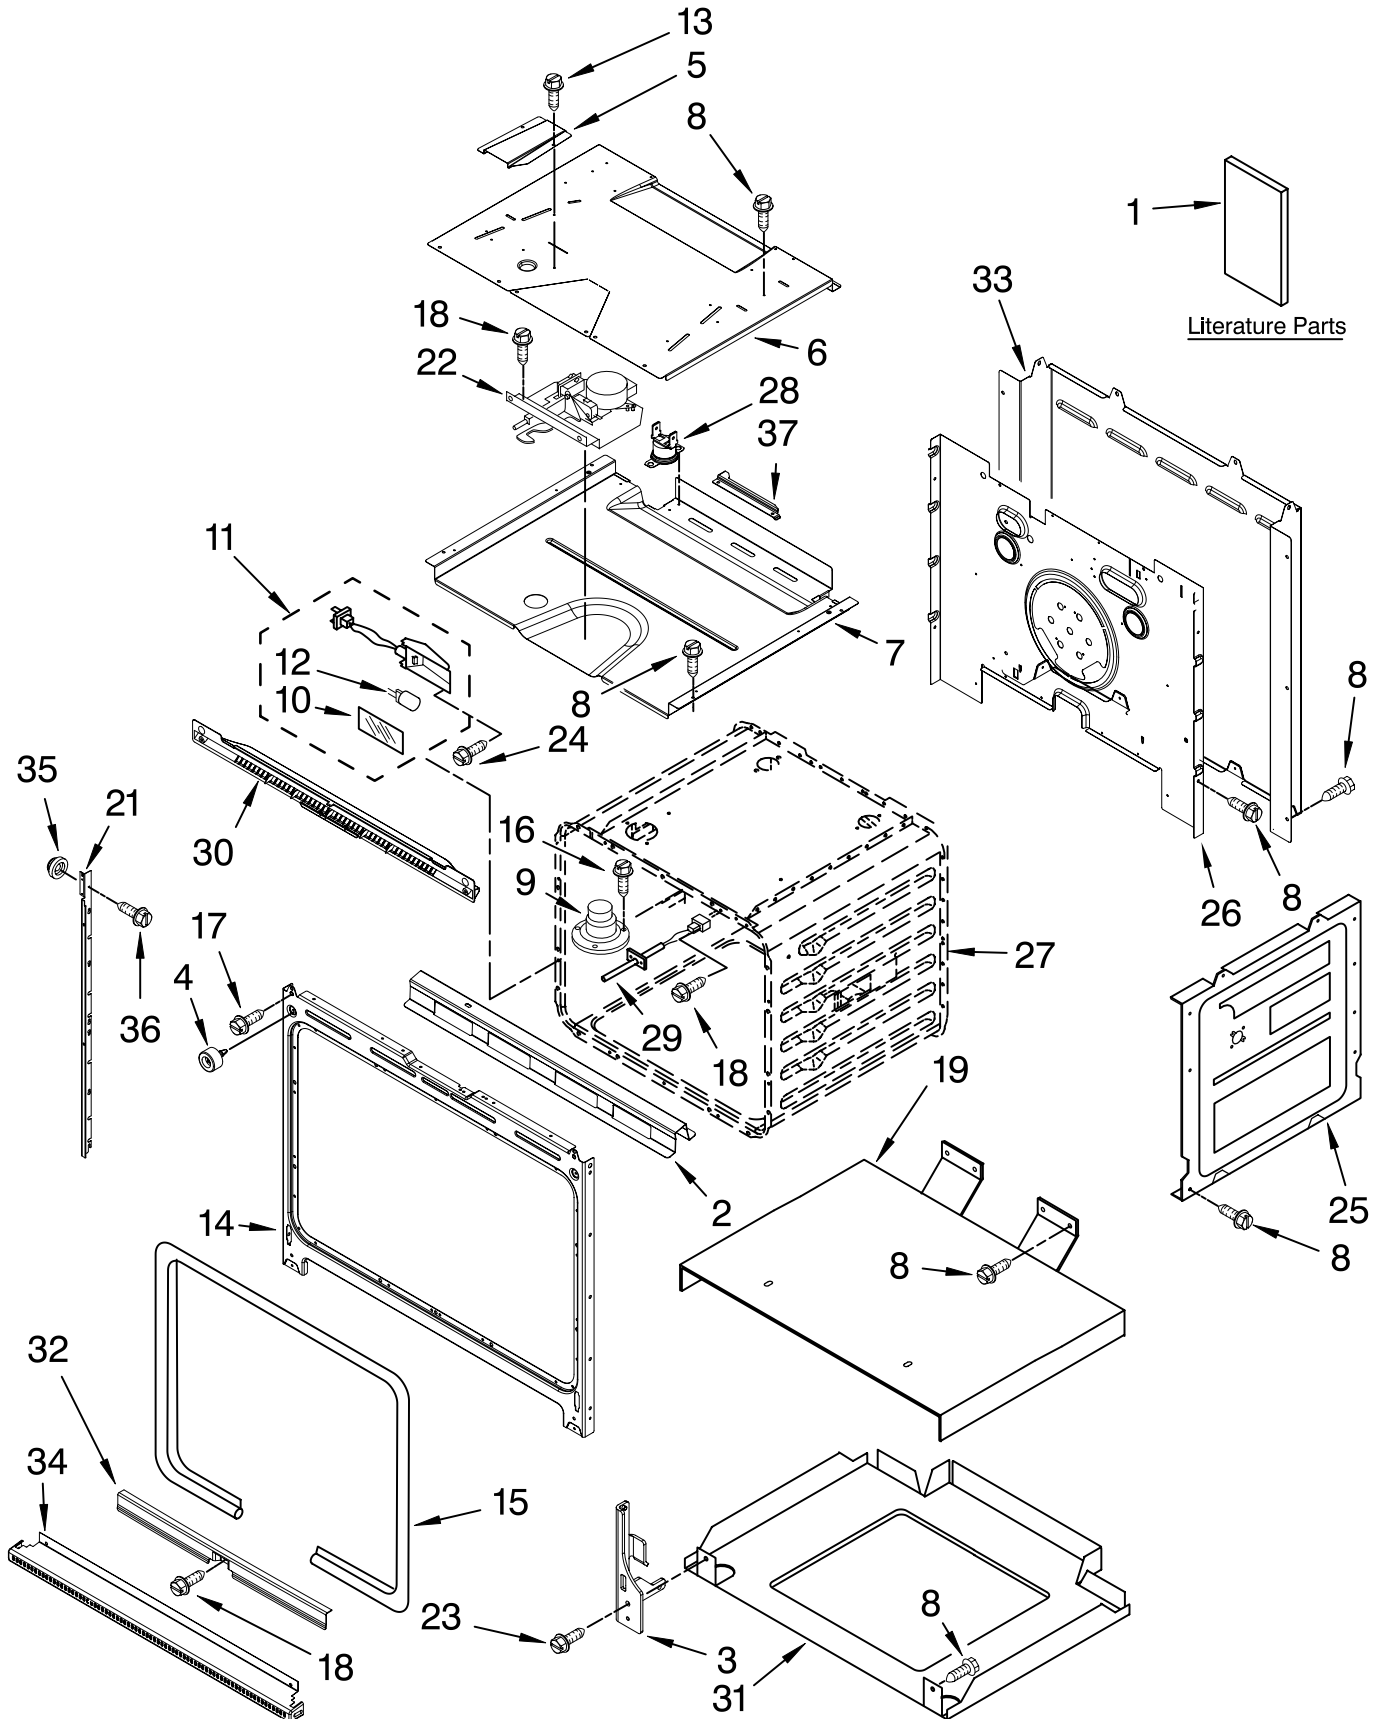

OVEN PARTS

For Models: KEBS207SSS03
(Stainless)

30" BUILT-IN ELECTRIC
DOUBLE OVEN
THERMAL CONVECTION

FOR ORDERING INFORMATION REFER TO PARTS PRICE LIST

OVEN PARTS

For Models:KEBS207SSS03
(Stainless)

Illus. No.	Part No.	DESCRIPTION
1		Literature Parts
	8304336	Installation Instructions
	W10162180	Use & Care Guide Tech Sheet
	W10220954	English
	W10220955	French
	8304335	Easy Set Guide
		Safer Cooking Tips
	9762761	English
	W10065852	French
2	W10153090	Bracket, Base
3		Hinge Receiver
	4455606	Right
	4455605	Left
4	W10105790	Bumper, Door (2)
5	8303829	Exhaust,Vent Slope
6	W10181196	Divider, Center Vent
7	W10204470	Top Chassis
8	4449809	Screw
9	4452158	Tube, Vent

Illus. No.	Part No.	DESCRIPTION
10	W10169756	Lens, Light
11	W10009940	Oven Light Assembly
12	W10169757	Bulb, Light
13	3400832	Screw (2)
14	W10115861	Frame, Front
15	8304493	Gasket, Door
16	3196176	Screw
17	4449040	Screw
18	4449154	Screw
19	4451478	Support, Insulation
21		Mounting Rail,Side
	8303677BL	Right
	8303678BL	Left
22	W10195935	Latch, Mortorized
23	4449743	Screw
24	4449748	Screw
25	4455641	Side, Chassis

Illus. No.	Part No.	DESCRIPTION
26	8304303	Back, Chassis
27		Liner, Oven (Not serviceable)
28	8304452	Thermal Fuse 105C
29	W10131825	Sensor
30	8303685	Vent, Center
31	8303516	Base, Chassis
32	8304478	Retainer, Gasket
33	8303517	Cover, Back
34	W10216230	Trim, Bottom Vent
35	4448444	Grommet, Mounting Rail
36	3400893	Screw
37	W10169348	Bracket, Thermostat

FOR ORDERING INFORMATION REFER TO PARTS PRICE LIST

OVEN DOOR PARTS

For Models:KEBS207SSS03

(Stainless)

Illus. No.	Part No.	DESCRIPTION
1	8303737BL	Door Liner
2	W10174285	Hinge, Door (2)
3	3196183	Screw
4	8304581BL	Vent, Door Top
5		Bracket, Door
	8304377	Right
	8304378	Left