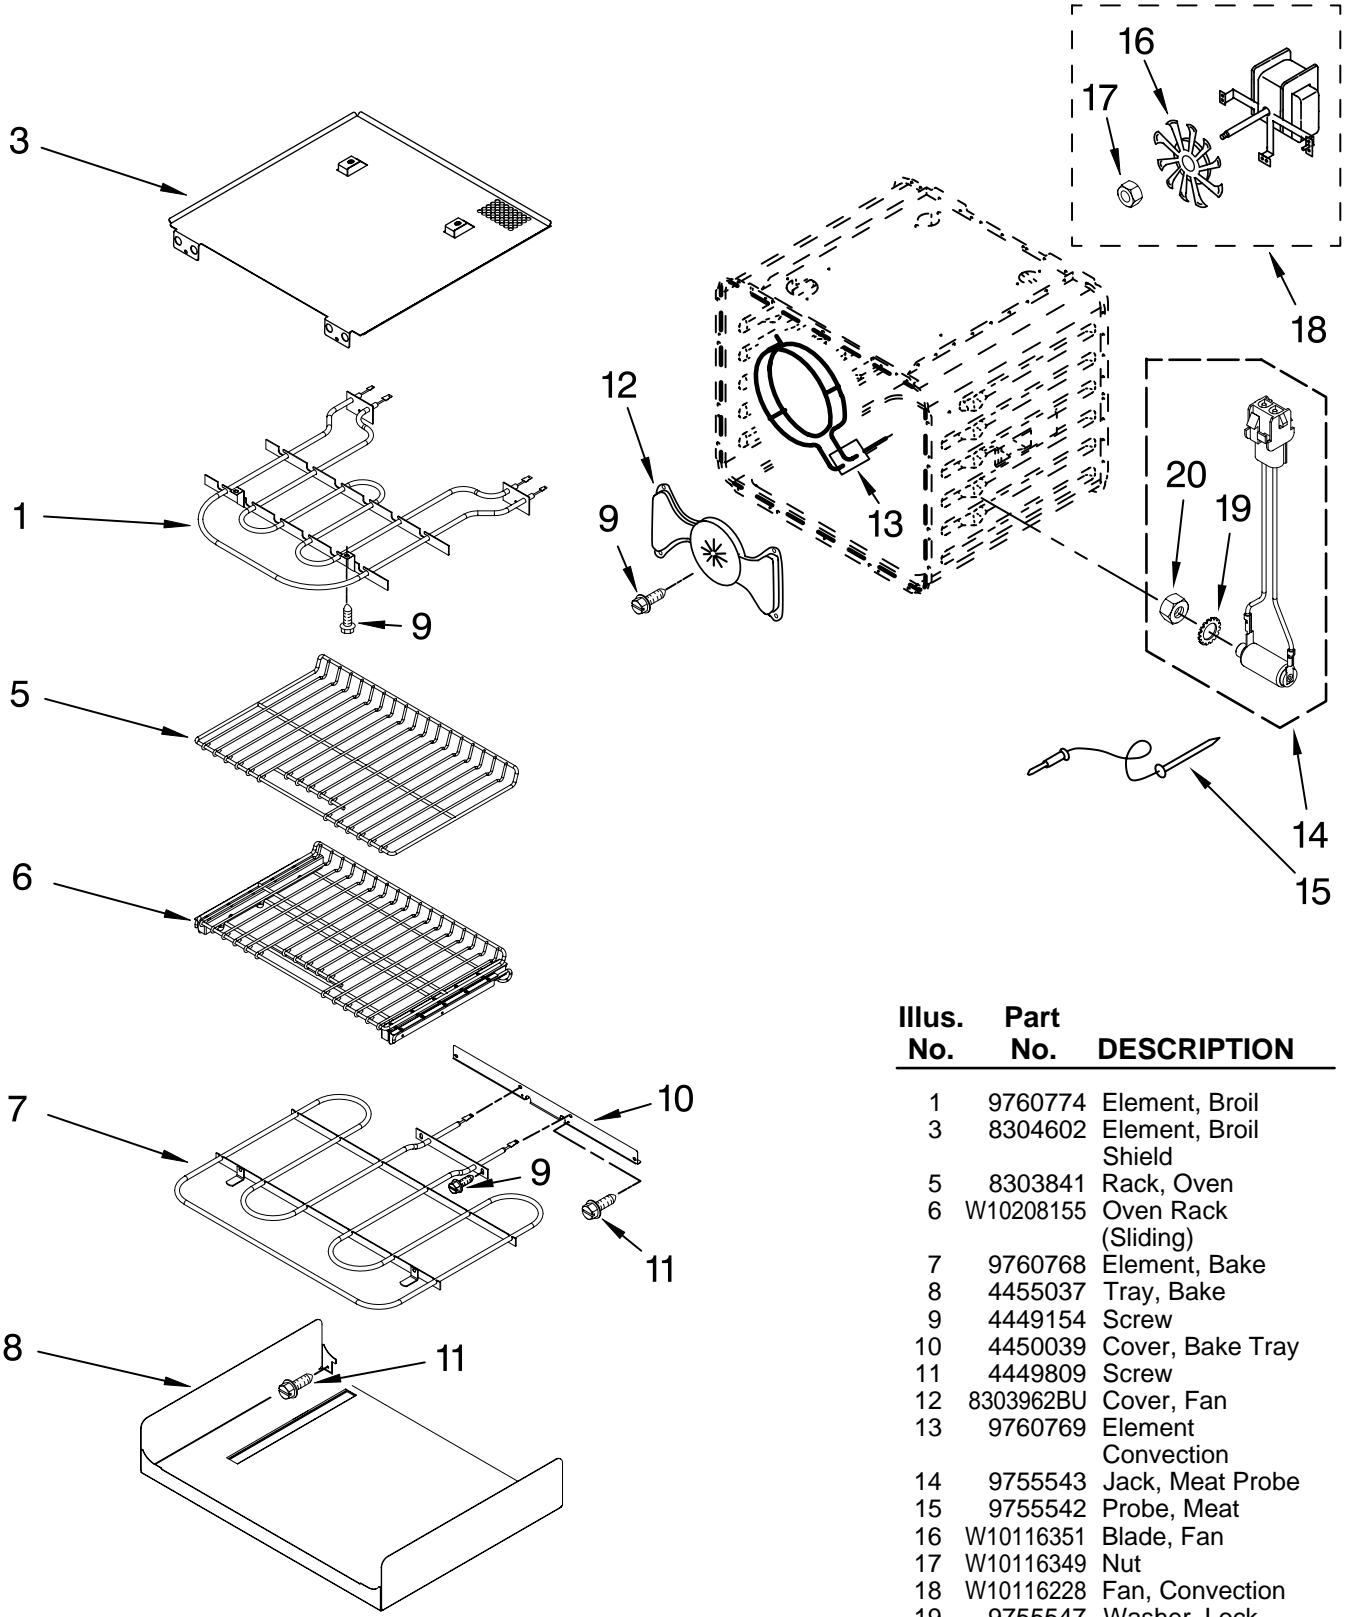

FOR ORDERING INFORMATION REFER TO PARTS PRICE LIST

OVEN DOOR PARTS

For Models:KEBS207SSS03

(Stainless)

Illus. No.	Part No.	DESCRIPTION
1	8303737BL	Door Liner
2	W10174285	Hinge, Door (2)
3	3196183	Screw
4	8304581BL	Vent, Door Top
5		Bracket, Door
	8304377	Right
	8304378	Left

Illus. No.	Part No.	DESCRIPTION
6		Cover, Door Hinge
	W10137043	Right
	W10137044	Left
7	8303731	Glass, Inner
8	4449743	Screw
10	8304523	Seal
11	8304360BL	Bracket, Handle

Illus. No.	Part No.	DESCRIPTION
12	W10237350	Door Glass, Assy Lower Includes #17
	W10237351	Door Glass, Assy Upper No Nameplate
13	8303774SS	Door Handle
15	8303745BL	Frame-Door Side(2)
16	8303746	Door, Top Bracket
17	8304603SS	Badge, Lower Door
18	8304522	Bumper, Glass

FOR ORDERING INFORMATION REFER TO PARTS PRICE LIST

INTERNAL OVEN PARTS

For Models:KEBS207SSS03

(Stainless)

Illus. No.	Part No.	DESCRIPTION
1	9760774	Element, Broil
3	8304602	Element, Broil Shield
5	8303841	Rack, Oven
6	W10208155	Oven Rack (Sliding)
7	9760768	Element, Bake
8	4455037	Tray, Bake
9	4449154	Screw
10	4450039	Cover, Bake Tray
11	4449809	Screw
12	8303962BU	Cover, Fan
13	9760769	Element Convection
14	9755543	Jack, Meat Probe
15	9755542	Probe, Meat
16	W10116351	Blade, Fan
17	W10116349	Nut
18	W10116228	Fan, Convection
19	9755547	Washer, Lock
20	9755546	Nut, Hidden

FOR ORDERING INFORMATION REFER TO PARTS PRICE LIST

TOP VENTING PARTS

For Models:KEBS207SSS03

(Stainless)

Illus. No.	Part No.	DESCRIPTION
1	9752759	Relay (2)
2	8304643	Duct, Air Outlet
3	4449809	Screw
4	8303972	Blower, 60mm
5	4450118	Nut
6	8285593	Connector, Cover
7	W10111628	Transformer, Control
8	4450038	Screw
9	4449868	Block, Terminal
10	3400080	Screw
11	8303684	Vent, Control Panel
12	8303518	Side, Control Top Right
	8304255	Left
13	8303520	Back, Control
14	8304219	Cover, Top
15	7103P027-60	Nut