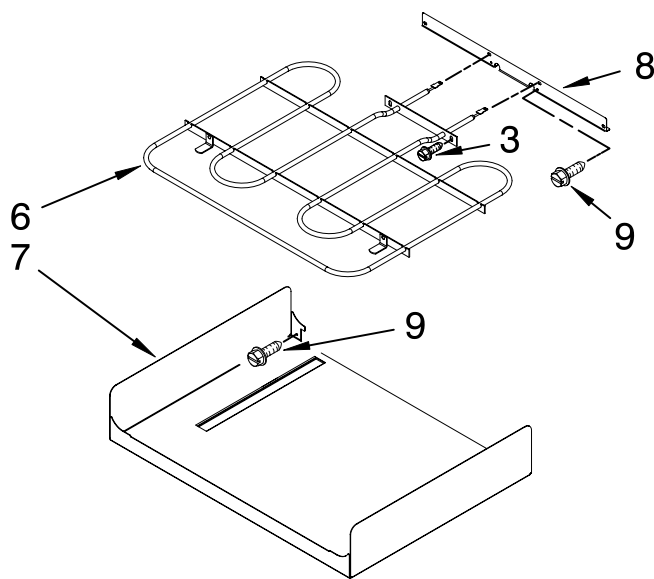

INTERNAL OVEN PARTS

For Models: KEBS177SBL04, KEBS177SWH04, KEBS177SSS04
(Black) (White) (Stainless)

Illus. No.	Part No.	DESCRIPTION
1	8304602	Element, Broil Shield
2	9760774	Element, Broil
3	4449154	Screw
4	8303842	Rack, Oven
6	9760768	Element, Bake
7	4455036	Tray, Bake
8	4450039	Cover, Bake Tray
9	4449809	Screw
10	8304422BU	Cover, Fan
11	9760769	Element Convection
12	W10116351	Blade, Fan
13	W10116349	Nut
14	W10116228	Fan, Convection
15	9755543	Jack, Meat Probe
16	9755542	Probe, Meat
17	9755547	Washer, Lock
18	9755546	Nut, Hidden

FOR ORDERING INFORMATION REFER TO PARTS PRICE LIST