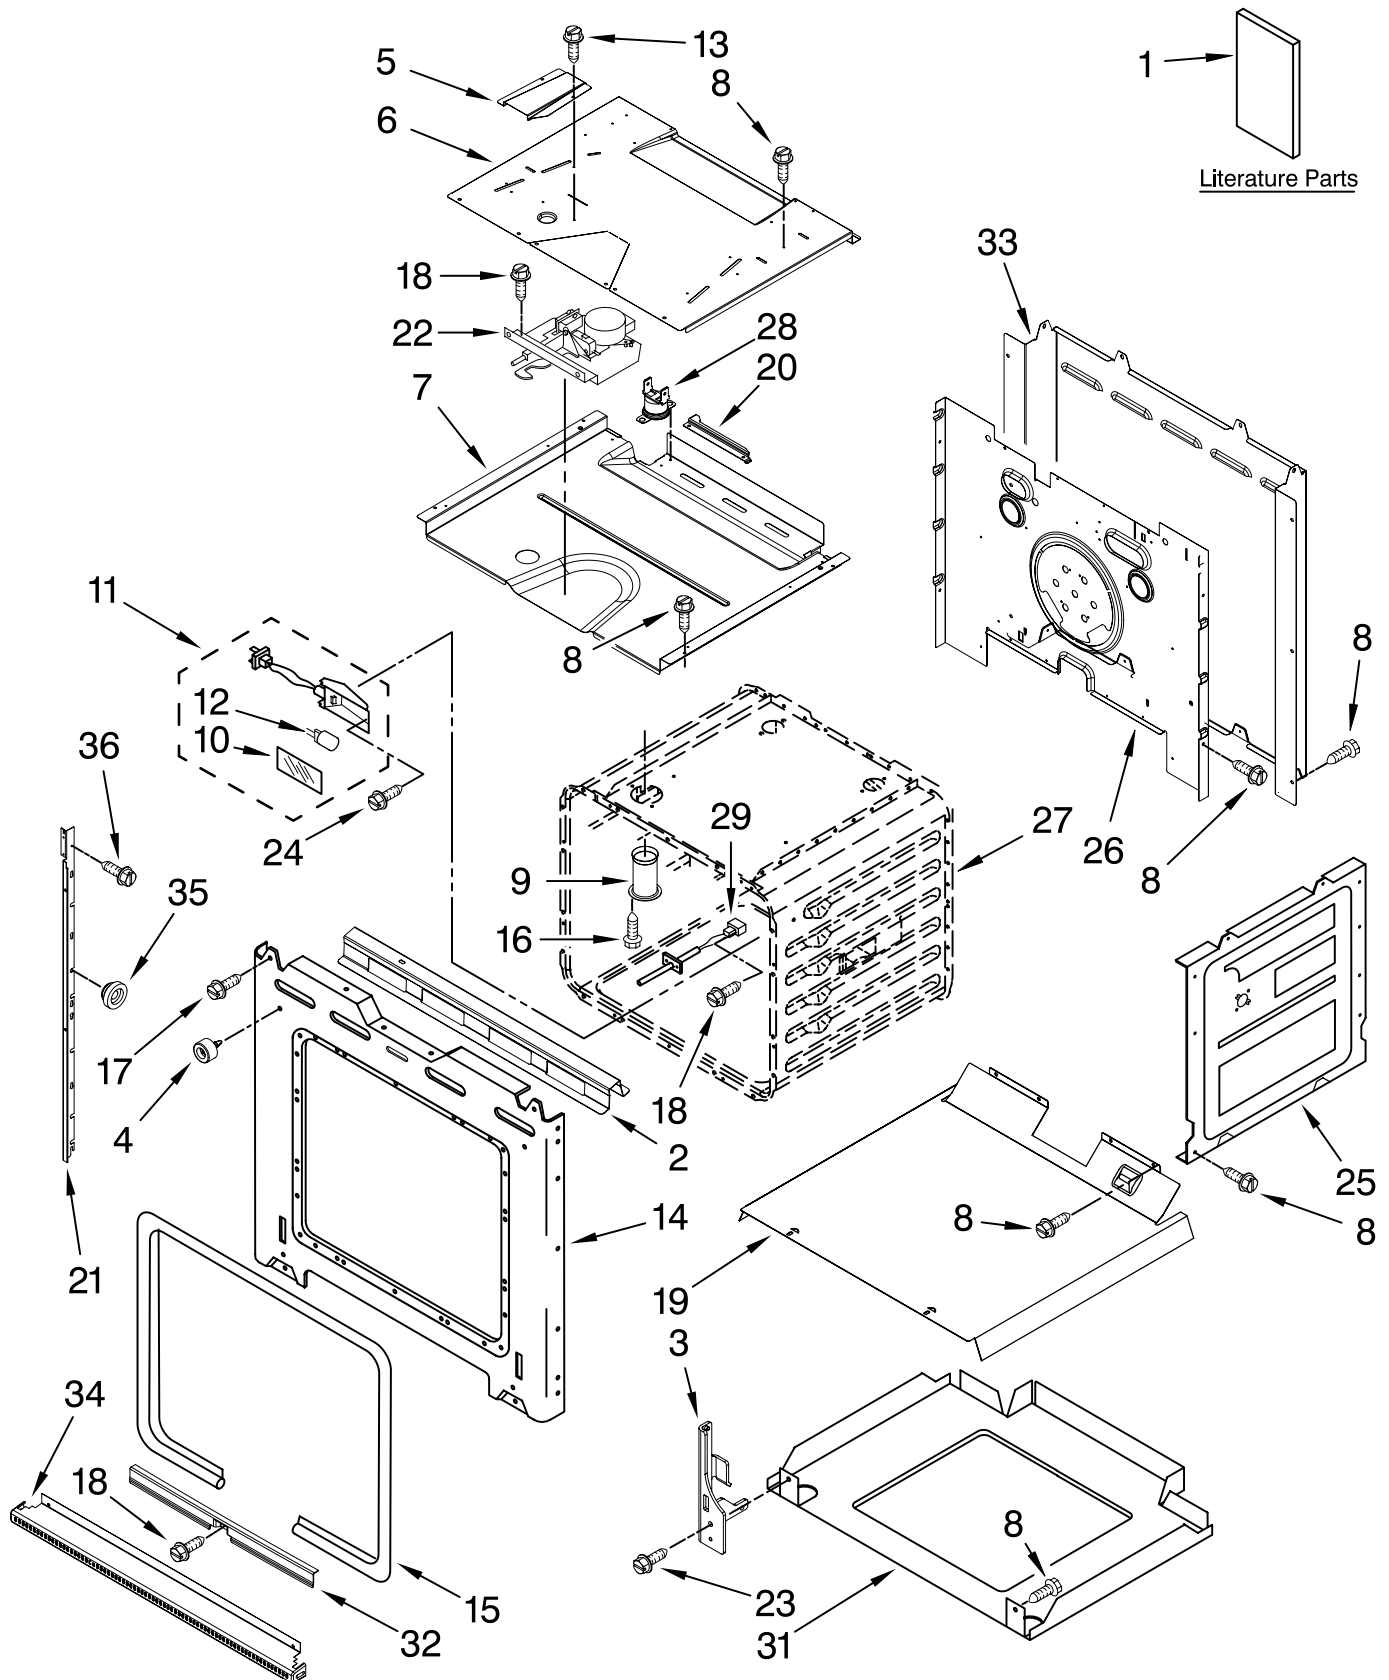

For Models: KEBS177SBL04, KEBS177SWH04, KEBS177SSS04
(Black) (White) (Stainless)

27" BUILT-IN ELECTRIC
SINGLE OVEN
THERMAL CONVECTION

FOR ORDERING INFORMATION REFER TO PARTS PRICE LIST