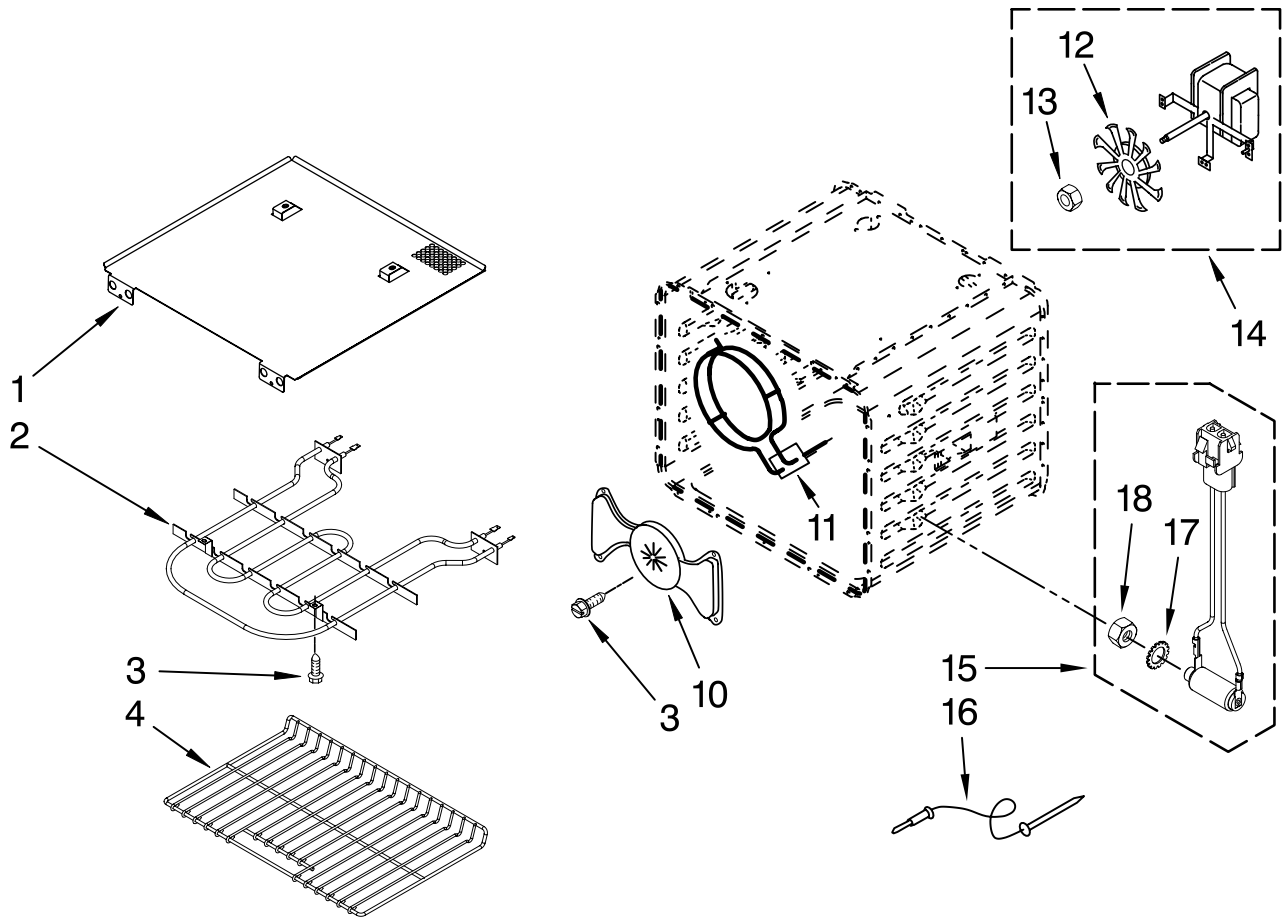

INTERNAL OVEN PARTS

For Models: KEBS177SBL04, KEBS177SWH04, KEBS177SSS04
(Black) (White) (Stainless)

Illus. No.	Part No.	DESCRIPTION
1	8304602	Element, Broil Shield
2	9760774	Element, Broil
3	4449154	Screw
4	8303842	Rack, Oven
6	9760768	Element, Bake
7	4455036	Tray, Bake
8	4450039	Cover, Bake Tray
9	4449809	Screw
10	8304422BU	Cover, Fan
11	9760769	Element Convection
12	W10116351	Blade, Fan
13	W10116349	Nut
14	W10116228	Fan, Convection
15	9755543	Jack, Meat Probe
16	9755542	Probe, Meat
17	9755547	Washer, Lock
18	9755546	Nut, Hidden

FOR ORDERING INFORMATION REFER TO PARTS PRICE LIST