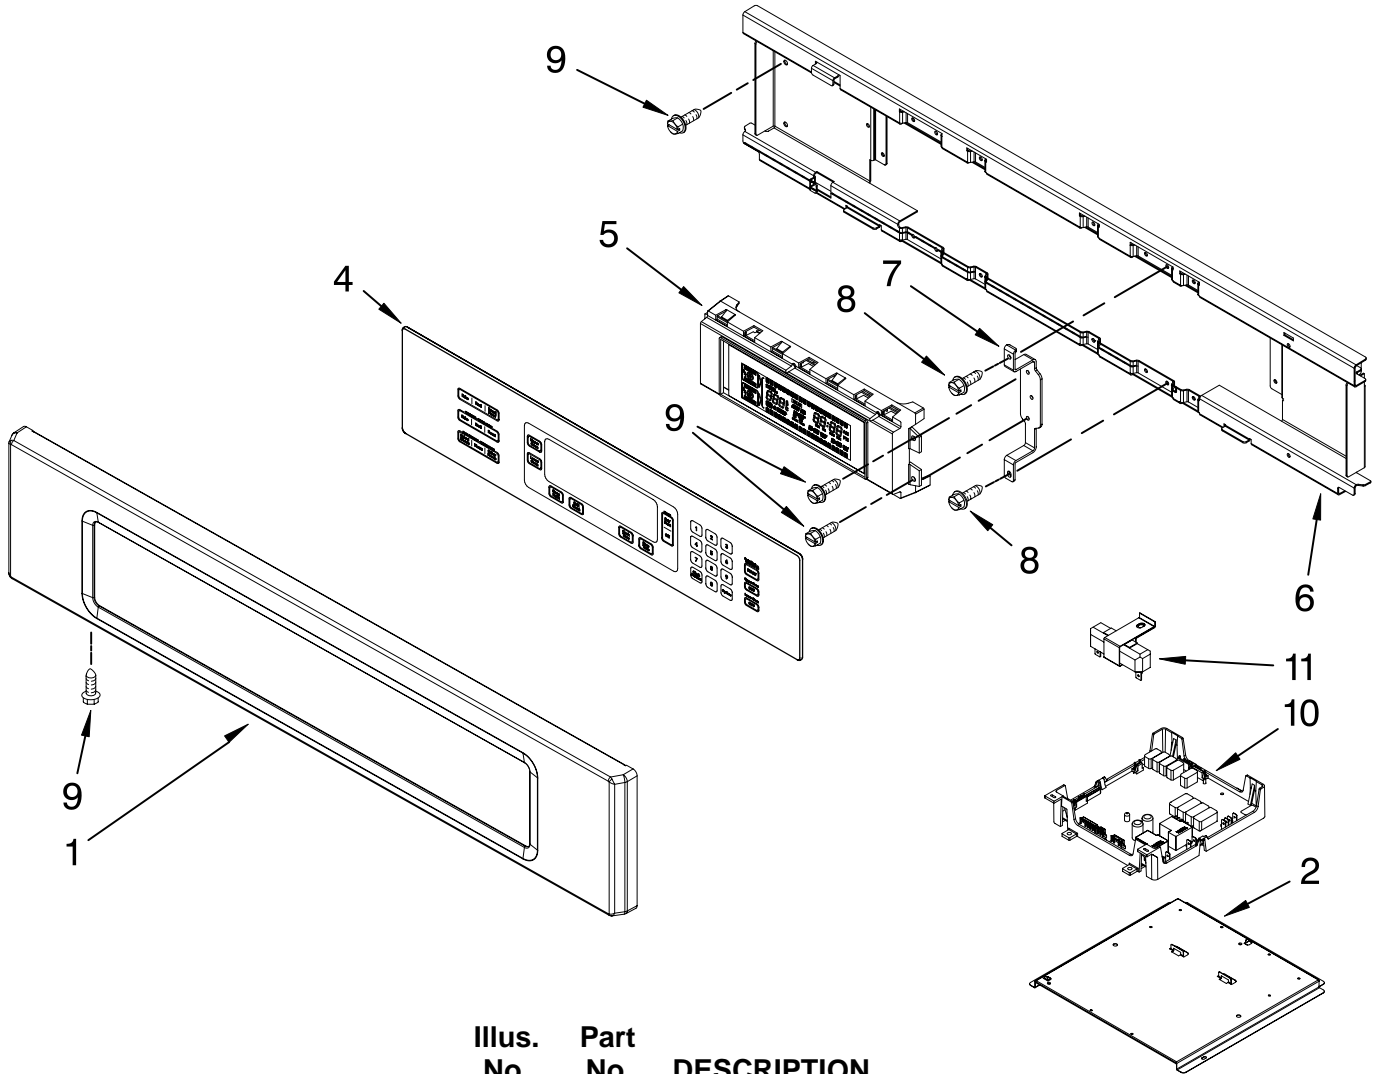

CONTROL PANEL PARTS

For Models: KEBS177SBL04, KEBS177SWH04, KEBS177SSS04
(Black) (White) (Stainless)

Illus. No.	Part No.	DESCRIPTION
1	8303717BL 8303717WH W10165446	Panel, Control Black White Stainless
2	8303687	Support, Appliance Manager
4	8303879	Keyboard, Glass Touch
5	W10118733	User Interface
6	8303720	Backer, Control
7	8303887	Bracket, Enclosure (2)
8	4449154	Screw
9	3400832	Screw
10	W10119143	Appliance Manager
11	8304441	Resistor, Drop

FOR ORDERING INFORMATION REFER TO PARTS PRICE LIST