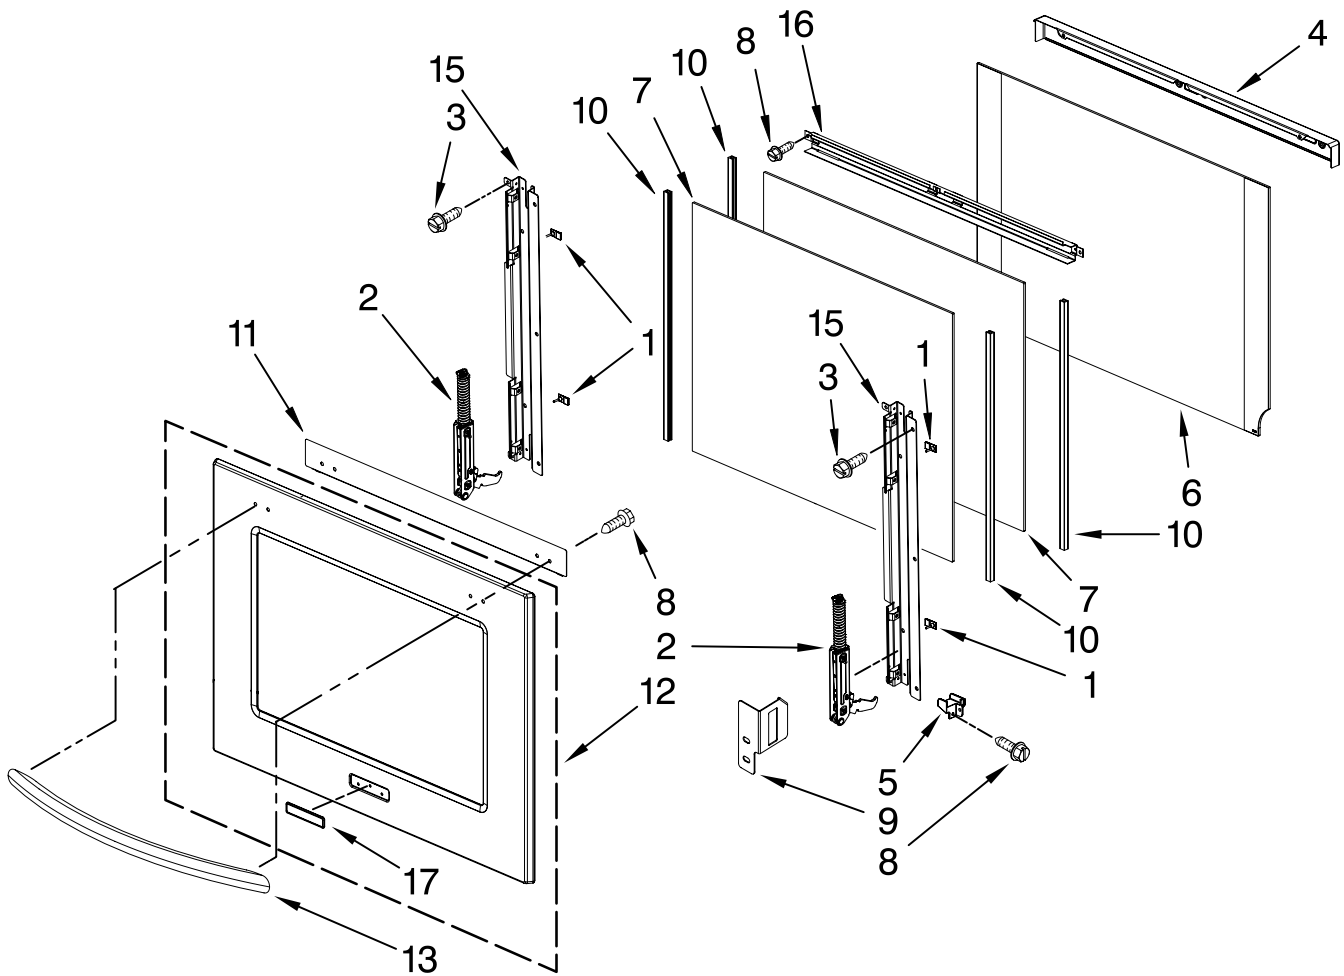

OVEN DOOR PARTS

For Models: KEBS177SBL04, KEBS177SWH04, KEBS177SSS04
(Black) (White) (Stainless)

Illus. No.	Part No.	DESCRIPTION
1	8304522	Bumper, Door
2	W10174288	Hinge, Door (2)
3	3196183	Screw
4	8304580BL	Vent, Door Top
5		Bracket, Door
	8304377	Right
	8304378	Left
6	8303738BL	Door Liner
7	8303732	Glass, Inner
8	4449743	Screw

Illus. No.	Part No.	DESCRIPTION
9		Cover, Hinge
	W10137044	Right
	W10137043	Left
10	8304523	Seal
11	8304361BL	Bracket, Handle
12		Door Glass, Assembly
		Includes #17
	8304001	Black
	8304003	White
	8303999	Stainless

Illus. No.	Part No.	DESCRIPTION
13		Door Handle
	8303775BL	Black
	8303775WH	White
	8303775SS	Stainless
15	8303745BL	Frame, Door Side(2)
16	8303754	Door, Top Bracket
17		Badge
	8304603BL	Black
	8304603WH	White
	8304603SS	Stainless

FOR ORDERING INFORMATION REFER TO PARTS PRICE LIST