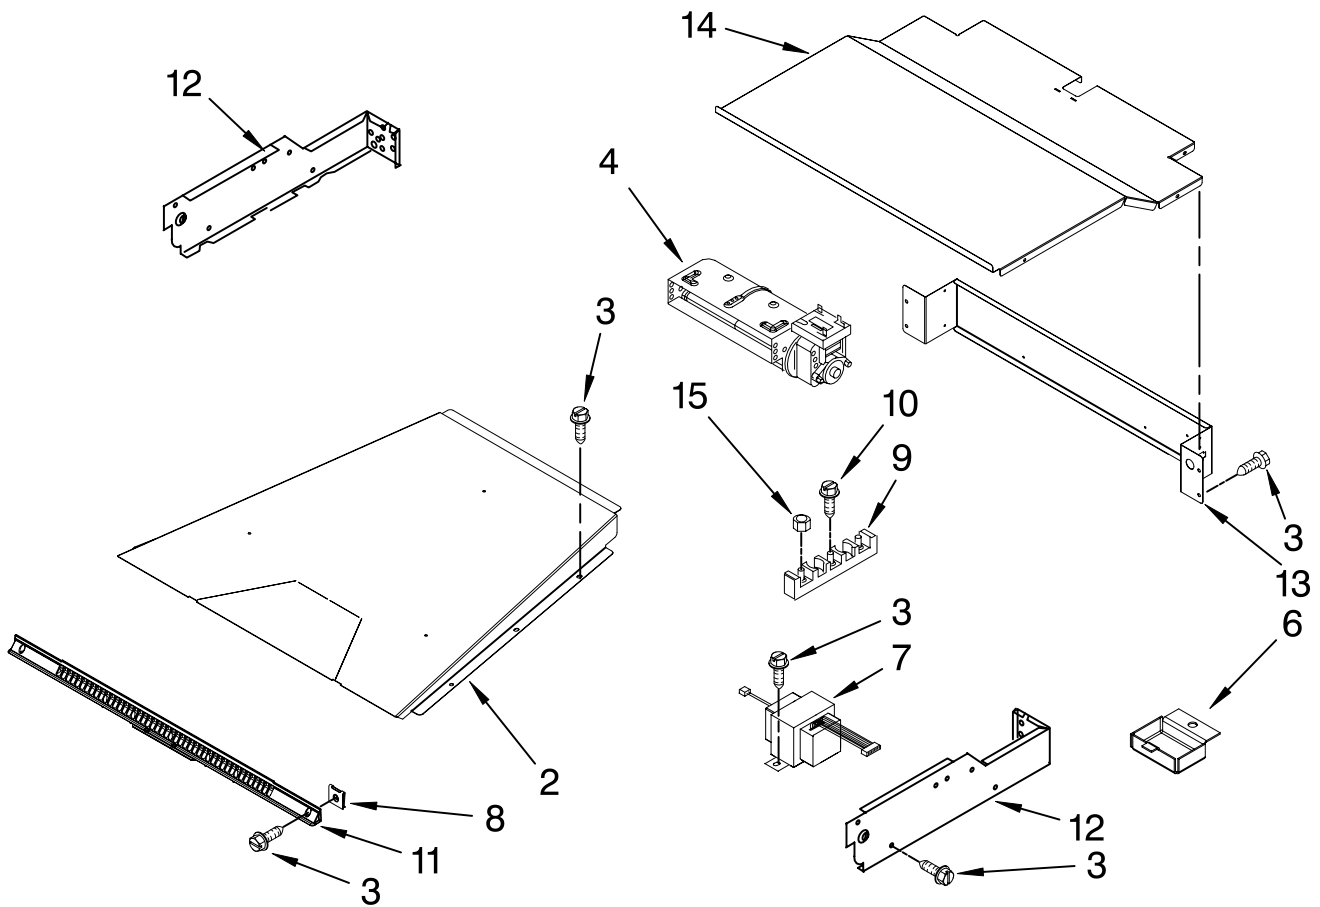

TOP VENTING PARTS

For Models: KEBS177SBL04, KEBS177SWH04, KEBS177SSS04
(Black) (White) (Stainless)

Illus. No.	Part No.	DESCRIPTION
2	8304643	Duct, Air Outlet
3	4449809	Screw
4	8303972	Blower, 60mm
6	8285593	Connector, Cover
7	W10111628	Control, Transformer
8	4450118	Nut
9	4449868	Block, Terminal
10	3400080	Screw
11	8303722	Vent, Control Panel
12	8303518	Side, Control Top Right
	8304255	Left
13	8303520	Back, Control
14	8304220	Cover, Top
15	7103P027-60	Nut (3)

FOR ORDERING INFORMATION REFER TO PARTS PRICE LIST