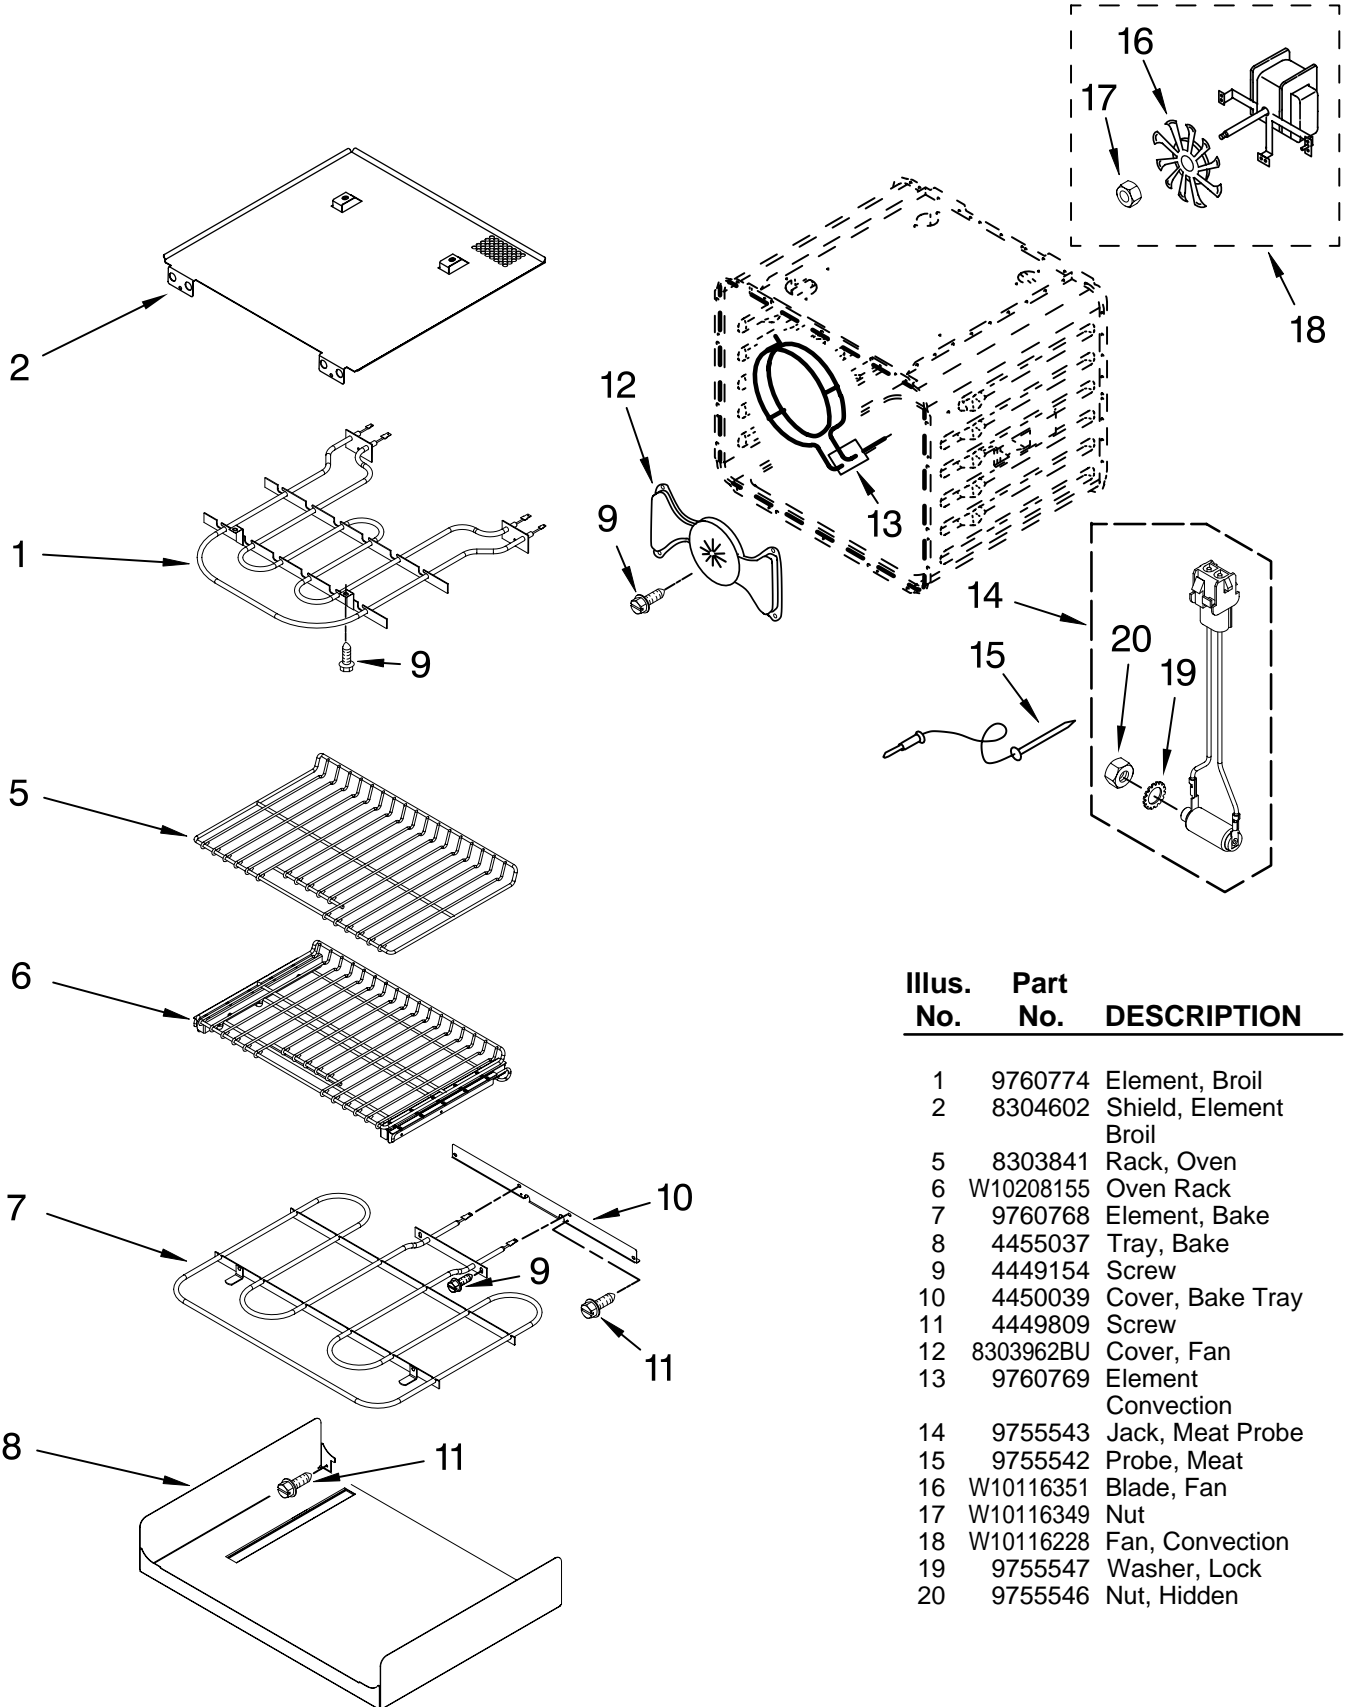

INTERNAL OVEN PARTS

For Models: KEBS107SBL04, KEBS107SWH04, KEBS107SSS04
(Black) (White) (Stainless)

Illus. No.	Part No.	DESCRIPTION
1	9760774	Element, Broil
2	8304602	Shield, Element Broil
5	8303841	Rack, Oven
6	W10208155	Oven Rack
7	9760768	Element, Bake
8	4455037	Tray, Bake
9	4449154	Screw
10	4450039	Cover, Bake Tray
11	4449809	Screw
12	8303962BU	Cover, Fan
13	9760769	Element Convection
14	9755543	Jack, Meat Probe
15	9755542	Probe, Meat
16	W10116351	Blade, Fan
17	W10116349	Nut
18	W10116228	Fan, Convection
19	9755547	Washer, Lock
20	9755546	Nut, Hidden

FOR ORDERING INFORMATION REFER TO PARTS PRICE LIST