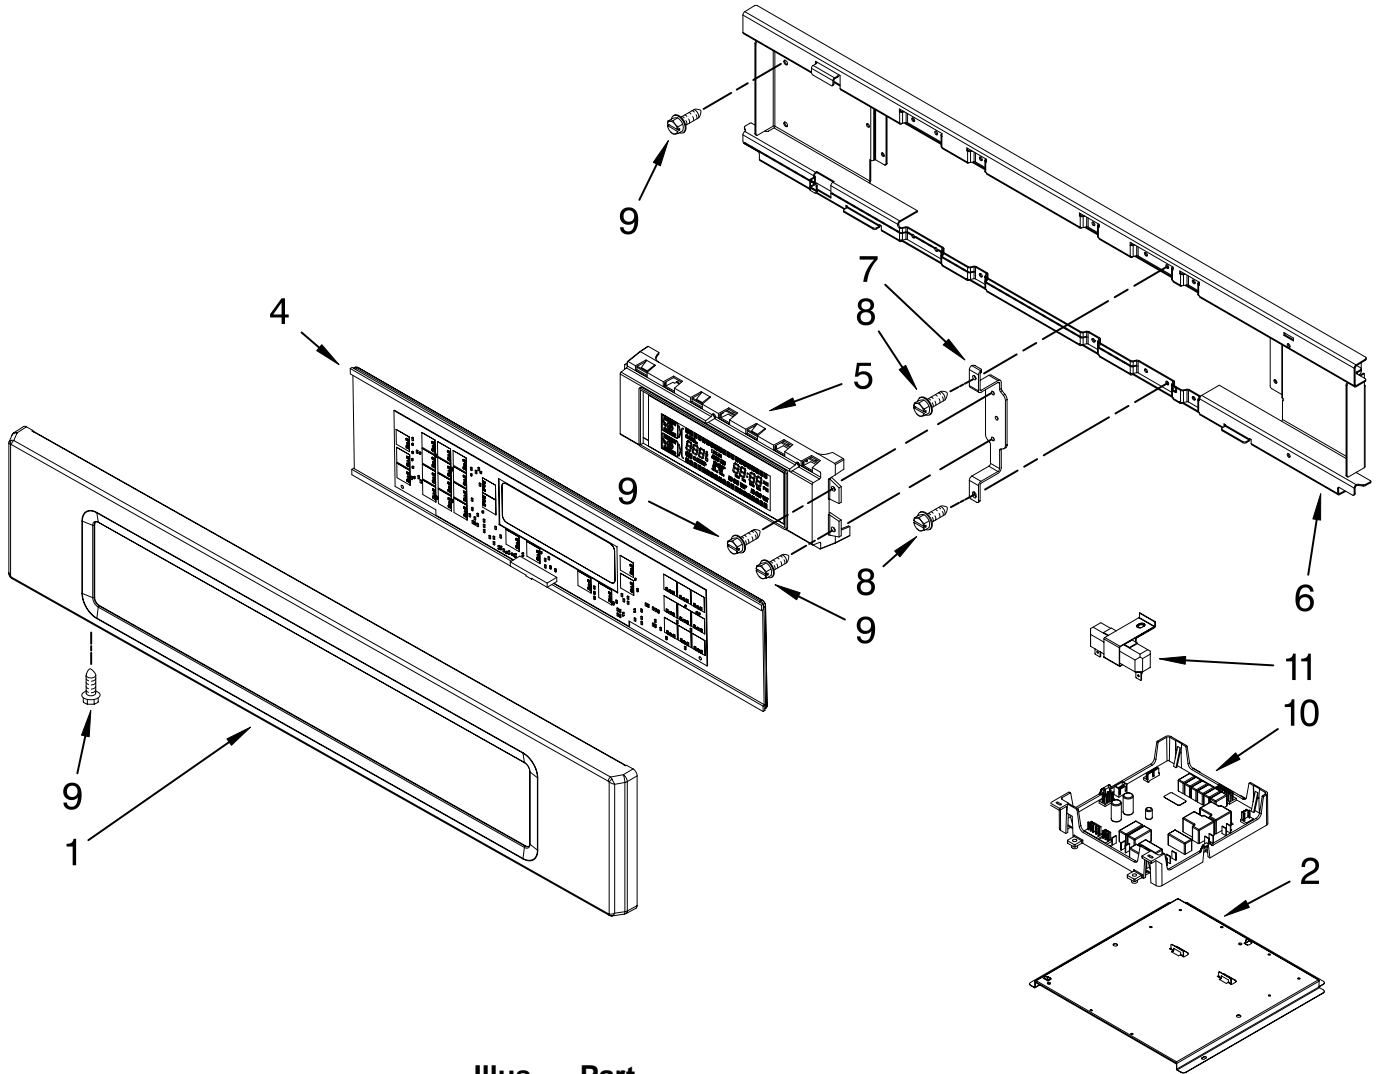

FOR ORDERING INFORMATION REFER TO PARTS PRICE LIST

CONTROL PANEL PARTS

For Models: KEBS107SBL04, KEBS107SWH04, KEBS107SSS04
 (Black) (White) (Stainless)

| Illus. No. | Part No. | DESCRIPTION |
|------------|-------------------------------------|---|
| 1 | 8303716BL 8303716WH W10216219 | Panel, Control Black White Stainless |
| 2 | 8303687 | Support, Appliance Manager |
| 4 | 8303879 | Control Panel, Glass Touch |
| 5 | W10118733 | User Interface |
| 6 | 8303719 | Backer, Control |
| 7 | 8303887 | Bracket, Enclosure |
| 8 | 4449154 | Screw |
| 9 | 3400832 | Screw |
| 10 | W10119143 | Appliance Manager |
| 11 | 8304441 | Resistor, Drop |