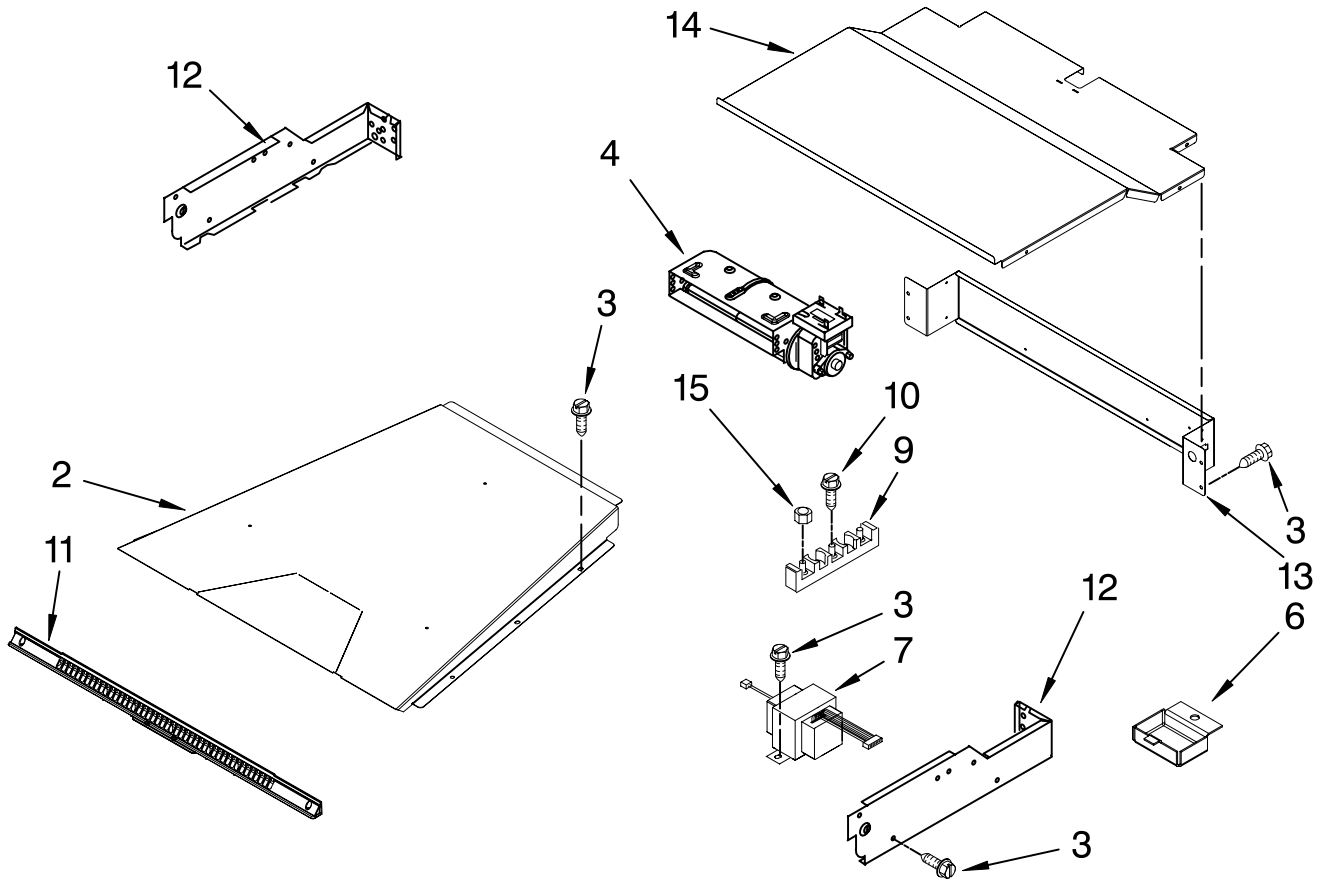

TOP VENTING PARTS

For Models: KEBS107SBL04, KEBS107SWH04, KEBS107SSS04
(Black) (White) (Stainless)

Illus. No.	Part No.	DESCRIPTION

2	8304643	Duct, Air Outlet
3	4449809	Screw
4	8303972	Blower, 60mm
6	8285593	Connector, Cover
7	W10111628	Control, Transformer
9	4449868	Block, Terminal
10	3400080	Screw
11	8303684	Vent, Control Panel
12	8303518	Side, Control Top Right
	8304255	Left
13	8303520	Back, Control
14	8304219	Cover, Top
15	7103P027-60	Nut (3)

FOR ORDERING INFORMATION REFER TO PARTS PRICE LIST