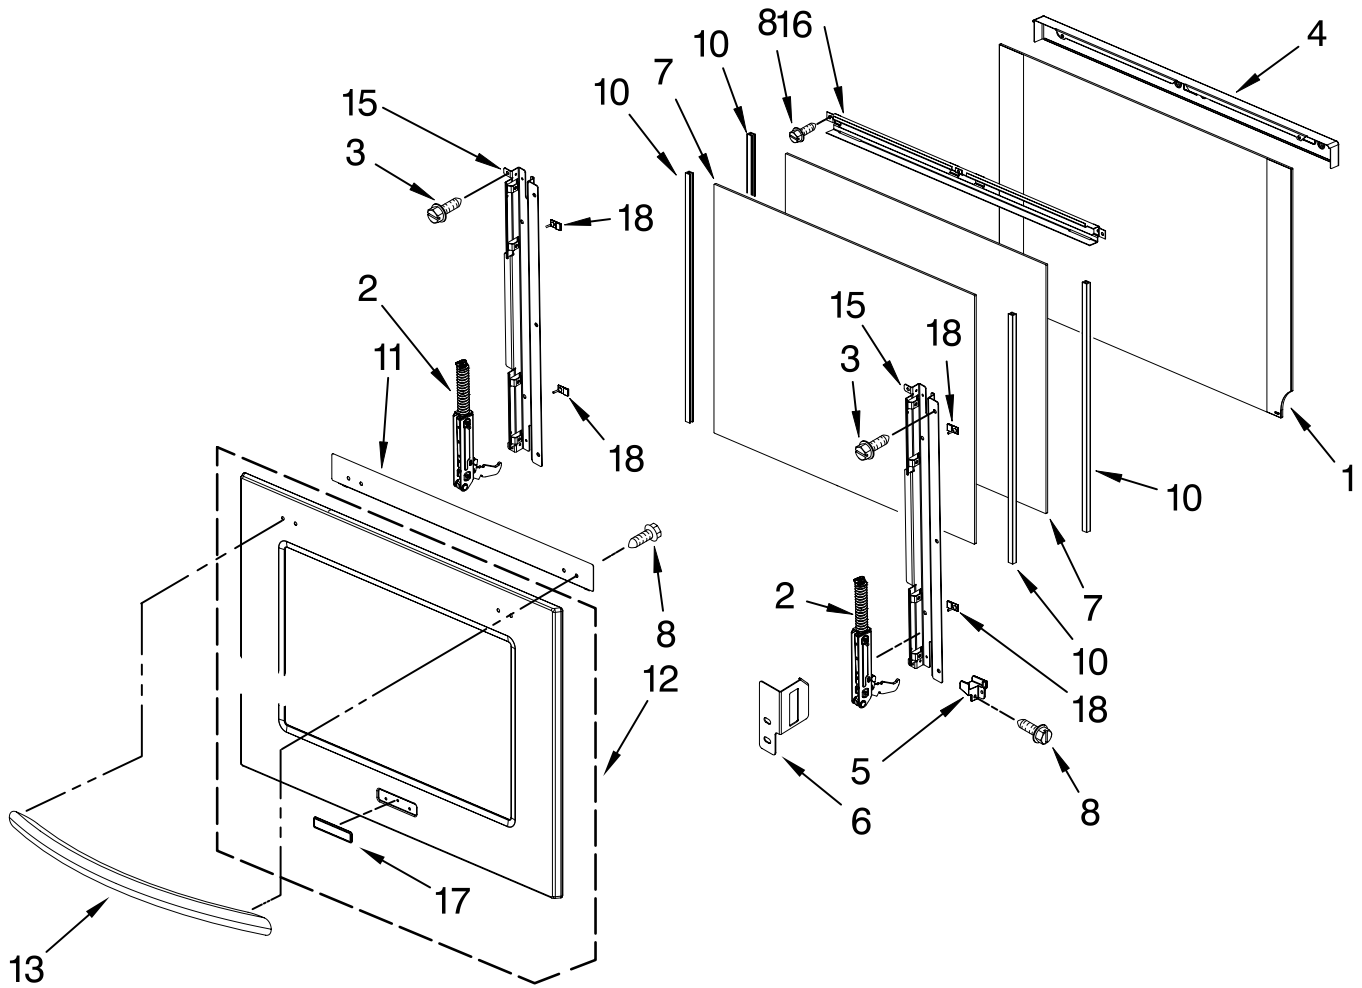

FOR ORDERING INFORMATION REFER TO PARTS PRICE LIST

CONTROL PANEL PARTS

For Models: KEBS107SBL04, KEBS107SWH04, KEBS107SSS04
 (Black) (White) (Stainless)

| Illus. No. | Part No. | DESCRIPTION |
|------------|-------------------------------------|---|
| 1 | 8303716BL 8303716WH W10216219 | Panel, Control Black White Stainless |
| 2 | 8303687 | Support, Appliance Manager |
| 4 | 8303879 | Control Panel, Glass Touch |
| 5 | W10118733 | User Interface |
| 6 | 8303719 | Backer, Control |
| 7 | 8303887 | Bracket, Enclosure |
| 8 | 4449154 | Screw |
| 9 | 3400832 | Screw |
| 10 | W10119143 | Appliance Manager |
| 11 | 8304441 | Resistor, Drop |

FOR ORDERING INFORMATION REFER TO PARTS PRICE LIST

OVEN DOOR PARTS

For Models: KEBS107SBL04, KEBS107SWH04, KEBS107SSS04
 (Black) (White) (Stainless)

| Illus. No. | Part No. | DESCRIPTION | Illus. No. | Part No. | DESCRIPTION | Illus. No. | Part No. | DESCRIPTION |
|------------|-----------|-----------------|------------|-----------|------------------|------------|-----------|-------------------|
| 1 | 8303737BL | Door Liner | 10 | 8304523 | Seal | 15 | 8303745BL | Frame, Door Side |
| 2 | W10174285 | Hinge, Door (2) | 11 | 8304360BL | Bracket, Handle | 16 | 8303746 | Bracket, Top Door |
| 3 | 3196183 | Screw | 12 | | Door Glass, Assy | 17 | | Badge |
| 4 | 8304581BL | Vent, Door Top | | 8303993 | Black | | 8304603BL | Black |
| 5 | | Bracket, Door | | 8303995 | White | | 8304603WH | White |
| | 8304377 | Right | | W10237350 | Stainless | | 8304603SS | Stainless |
| | 8304378 | Left | 13 | | Door Handle | 18 | 8304522 | Bumper, Glass |
| 6 | | Cover, Hinge | | 8303774BL | Black | | | |
| | W10137044 | Right | | 8303774WH | White | | | |
| | W10137043 | Left | | 8303774SS | Stainless | | | |
| 7 | 8303731 | Glass, Inner | | | | | | |
| 8 | 4449743 | Screw | | | | | | |