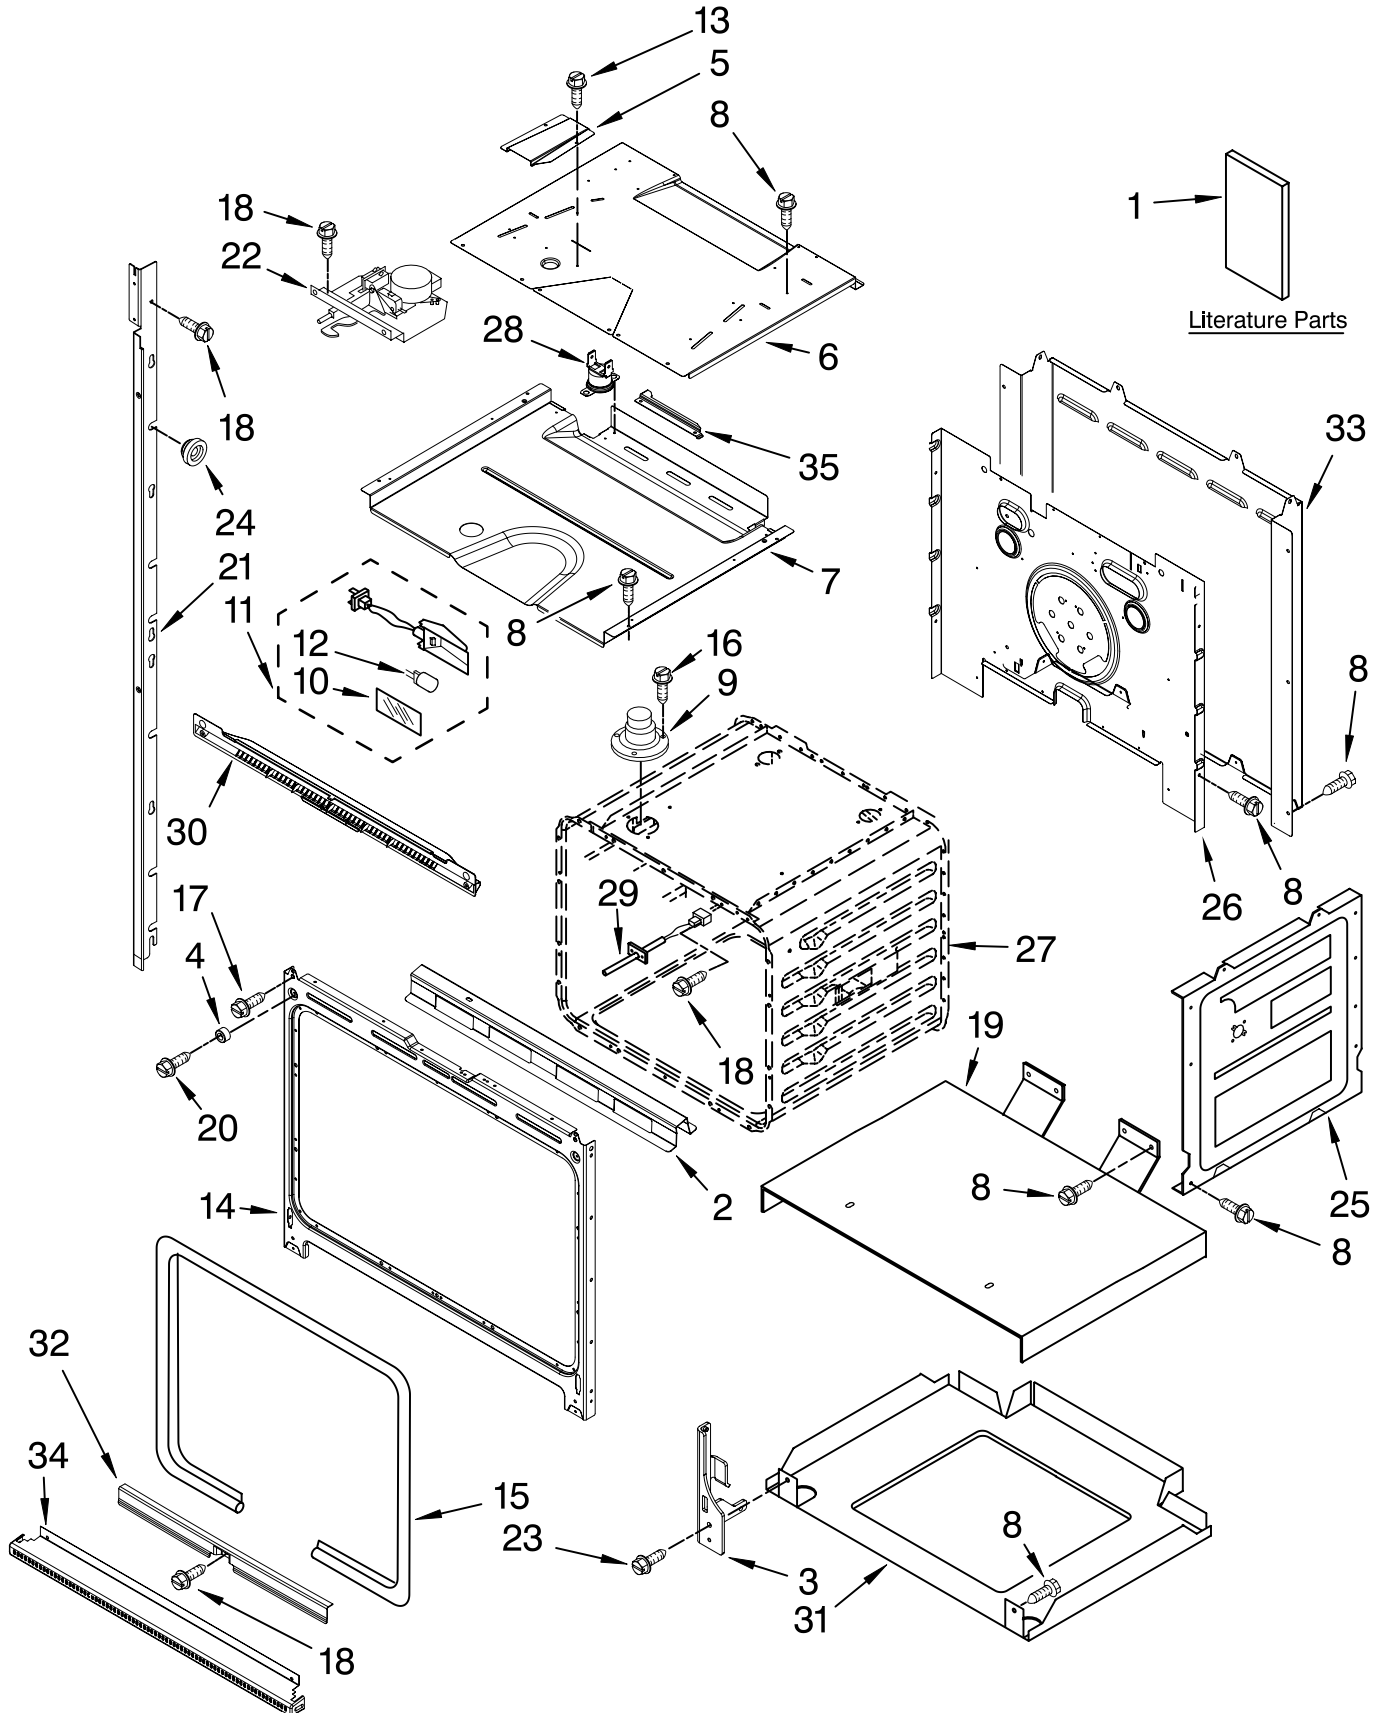

KitchenAid®

OVEN PARTS

For Models: **KEBK206SBL04**, **KEBK206SWH04**, **KEBK206SSS04**
(Black) (White) (Stainless)

30" BUILT-IN ELECTRIC
DOUBLE OVEN
THERMAL CONVECTION

FOR ORDERING INFORMATION REFER TO PARTS PRICE LIST

OVEN PARTS

For Models:KEBK206SBL04, KEBK206SWH04, KEBK206SSS04

(Black)

(White)

(Stainless)

Illus. No.	Part No.	DESCRIPTION	Illus. No.	Part No.	DESCRIPTION	Illus. No.	Part No.	DESCRIPTION
1		Literature Parts	9	4452158	Tube, Vent	27		Liner, Oven (Not serviceable)
	8304336	Installation Instructions	10	W10169756	Lens, Light	28	8304452	Thermal Fuse
	W10162179	Use & Care Guide	11	W10009940	Assembly, Oven Light	29	W10131825	Sensor
		Tech Sheet	12	W10169757	Bulb, Light	30	8303685	Vent, Center
	W10220954	English	13	3400832	Screw (2)	31	8303516	Base, Chassis
	W10220955	French	14	W10115861	Frame, Front	32	8304478	Retainer, Gasket
	8304335	Easy Set Guide	15	8304493	Gasket, Door	33	8303517	Cover, Back
		Safer Cooking Tips	16	3196176	Screw	34		Trim, Bottom Vent
	9762761	English	17	4449040	Screw		8303705BL	Black
	W10065852	French	18	4449154	Screw		8303705WH	White
2	W10153090	Bracket, Base	19	4451478	Support, Insulation		W10216230	Stainless
3		Hinge Receiver	20	4450038	Screw (2)	35	W10169348	Bracket, Thermostat
	4455606	Right	21		Side,Mounting Rail			
	4455605	Left		8303677BL	Right			
4	W10105790	Bumper, Door		8303677WH	White			
5	8303829	Exhaust,Vent Slope		8303678BL	Left			
6	W10181196	Divider, Center Vent		8303678WH	White			
7	W10204470	Top Chassis	22	W10195935	Latch, Mortorized			
8	4449809	Screw	23	4449743	Screw			
			24	4448444	Grommet, Mounting Rail			
			25	4455641	Side, Chassis			
			26	8304303	Back, Chassis			