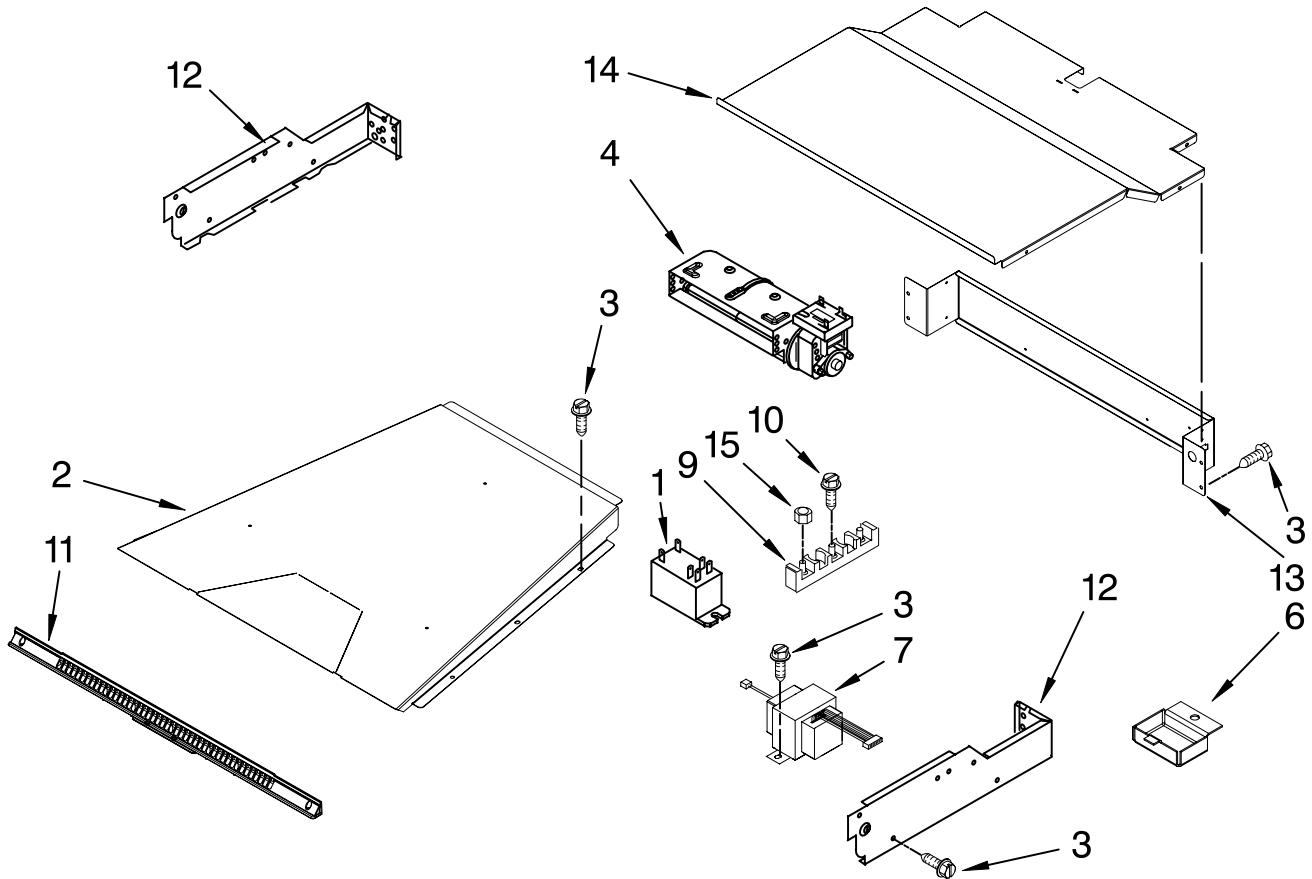

FOR ORDERING INFORMATION REFER TO PARTS PRICE LIST

TOP VENTING PARTS

For Models: KEBK206SBL04, KEBK206SWH04, KEBK206SSS04

(Black)

(White)

(Stainless)

Illus. No.	Part No.	DESCRIPTION
1	9752759	Relay
2	8304643	Duct, Air Outlet
3	4449809	Screw
4	8303972	Blower, 60mm
6	8285593	Connector, Cover
7	W10111628	Transformer, Control
9	4449868	Block, Terminal
10	3400080	Screw
11	8303684	Vent, Control Panel
12		Side, Control Top
	8303518	Right
	8304255	Left
13	8303520	Back, Control
14	8304219	Cover, Top
15	7103P027-60	Nut, Terminal Block