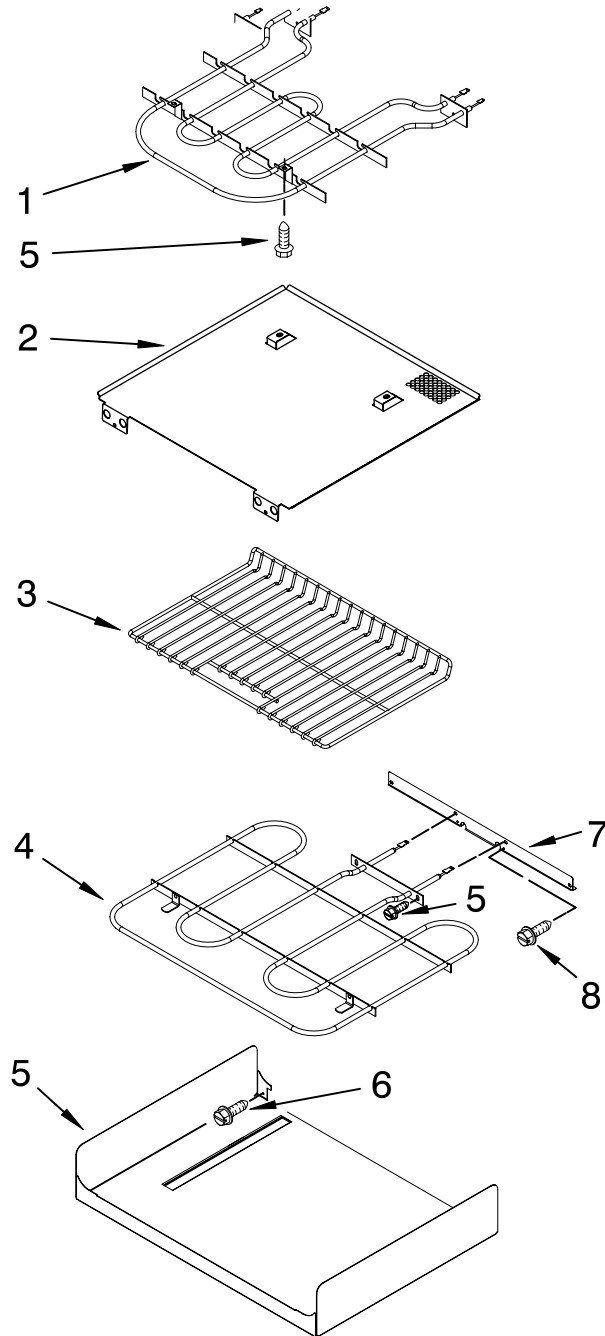

**FOLLOWING PARTS
NOT ILLUSTRATED**

INSULATION

8303965 Insulation, Wrap
8303967 Insulation, Back

CONTROL PANEL PARTS

For Models:KEBK206SBL04, KEBK206SWH04, KEBK206SSS04
 (Black) (White) (Stainless)

Illus. No.	Part No.	DESCRIPTION
1	8303716BL	Panel, Control Black
	8303716WH	White
	W10216219	Stainless
2	8303687	Support, Appliance Manager
4	8304333	Control Panel, Glass Touch
5	W10172472	User Interface
6	8303719	Backer, Control
7	8303887	Bracket,Enclosure
8	4449154	Screw
9	3400832	Screw
10	W10119142	Appliance Manager
11	8304441	Resistor, Drop

FOR ORDERING INFORMATION REFER TO PARTS PRICE LIST

INTERNAL OVEN PARTS

For Models: KEBK206SBL04, KEBK206SWH04, KEBK206SSS04
 (Black) (White) (Stainless)

Illus. No.	Part No.	DESCRIPTION
1	9760774	Element, Broil
2	8304602	Shield, Broil, Element
3	W10179152	Rack, Oven
4	9760768	Element, Bake
5	4455037	Tray, Bake
6	4449154	Screw
7	4450039	Cover, Bake Tray
8	4449809	Screw

FOR ORDERING INFORMATION REFER TO PARTS PRICE LIST

TOP VENTING PARTS

For Models: KEBK206SBL04, KEBK206SWH04, KEBK206SSS04

(Black)

(White)

(Stainless)

Illus. No.	Part No.	DESCRIPTION
1	9752759	Relay
2	8304643	Duct, Air Outlet
3	4449809	Screw
4	8303972	Blower, 60mm
6	8285593	Connector, Cover
7	W10111628	Transformer, Control
9	4449868	Block, Terminal
10	3400080	Screw
11	8303684	Vent, Control Panel
12		Side, Control Top
	8303518	Right
	8304255	Left
13	8303520	Back, Control
14	8304219	Cover, Top
15	7103P027-60	Nut, Terminal Block