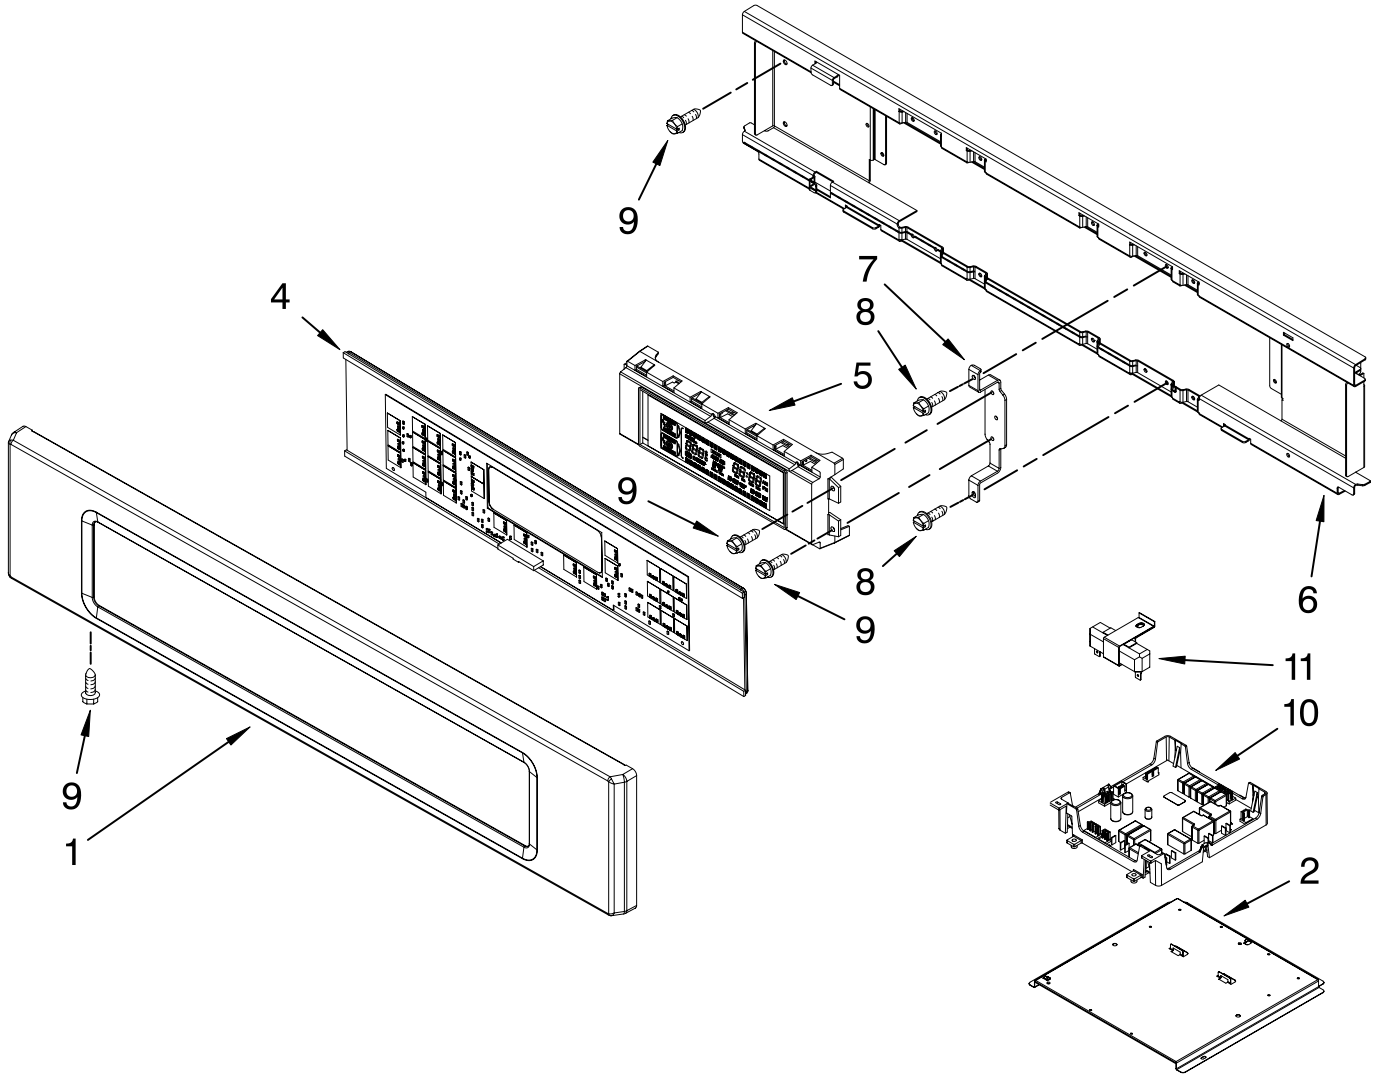

OVEN PARTS

For Models:KEBK206SBL04, KEBK206SWH04, KEBK206SSS04

(Black)

(White)

(Stainless)

Illus. No.	Part No.	DESCRIPTION	Illus. No.	Part No.	DESCRIPTION	Illus. No.	Part No.	DESCRIPTION
1		Literature Parts	9	4452158	Tube, Vent	27		Liner, Oven (Not serviceable)
	8304336	Installation Instructions	10	W10169756	Lens, Light	28	8304452	Thermal Fuse
	W10162179	Use & Care Guide	11	W10009940	Assembly, Oven Light	29	W10131825	Sensor
		Tech Sheet	12	W10169757	Bulb, Light	30	8303685	Vent, Center
	W10220954	English	13	3400832	Screw (2)	31	8303516	Base, Chassis
	W10220955	French	14	W10115861	Frame, Front	32	8304478	Retainer, Gasket
	8304335	Easy Set Guide	15	8304493	Gasket, Door	33	8303517	Cover, Back
		Safer Cooking Tips	16	3196176	Screw	34		Trim, Bottom Vent
	9762761	English	17	4449040	Screw		8303705BL	Black
	W10065852	French	18	4449154	Screw		8303705WH	White
2	W10153090	Bracket, Base	19	4451478	Support, Insulation		W10216230	Stainless
3		Hinge Receiver	20	4450038	Screw (2)	35	W10169348	Bracket, Thermostat
	4455606	Right	21		Side,Mounting Rail			
	4455605	Left		8303677BL	Right			
4	W10105790	Bumper, Door		8303677WH	White			
5	8303829	Exhaust,Vent Slope		8303678BL	Left			
6	W10181196	Divider, Center Vent		8303678WH	White			
7	W10204470	Top Chassis	22	W10195935	Latch, Mortorized			
8	4449809	Screw	23	4449743	Screw			
			24	4448444	Grommet, Mounting Rail			
			25	4455641	Side, Chassis			
			26	8304303	Back, Chassis			

**FOLLOWING PARTS
NOT ILLUSTRATED**

INSULATION

8303965 Insulation, Wrap
8303967 Insulation, Back

CONTROL PANEL PARTS

For Models:KEBK206SBL04, KEBK206SWH04, KEBK206SSS04
 (Black) (White) (Stainless)

Illus. No.	Part No.	DESCRIPTION
1	8303716BL	Panel, Control Black
	8303716WH	White
	W10216219	Stainless
2	8303687	Support, Appliance Manager
4	8304333	Control Panel, Glass Touch
5	W10172472	User Interface
6	8303719	Backer, Control
7	8303887	Bracket,Enclosure
8	4449154	Screw
9	3400832	Screw
10	W10119142	Appliance Manager
11	8304441	Resistor, Drop