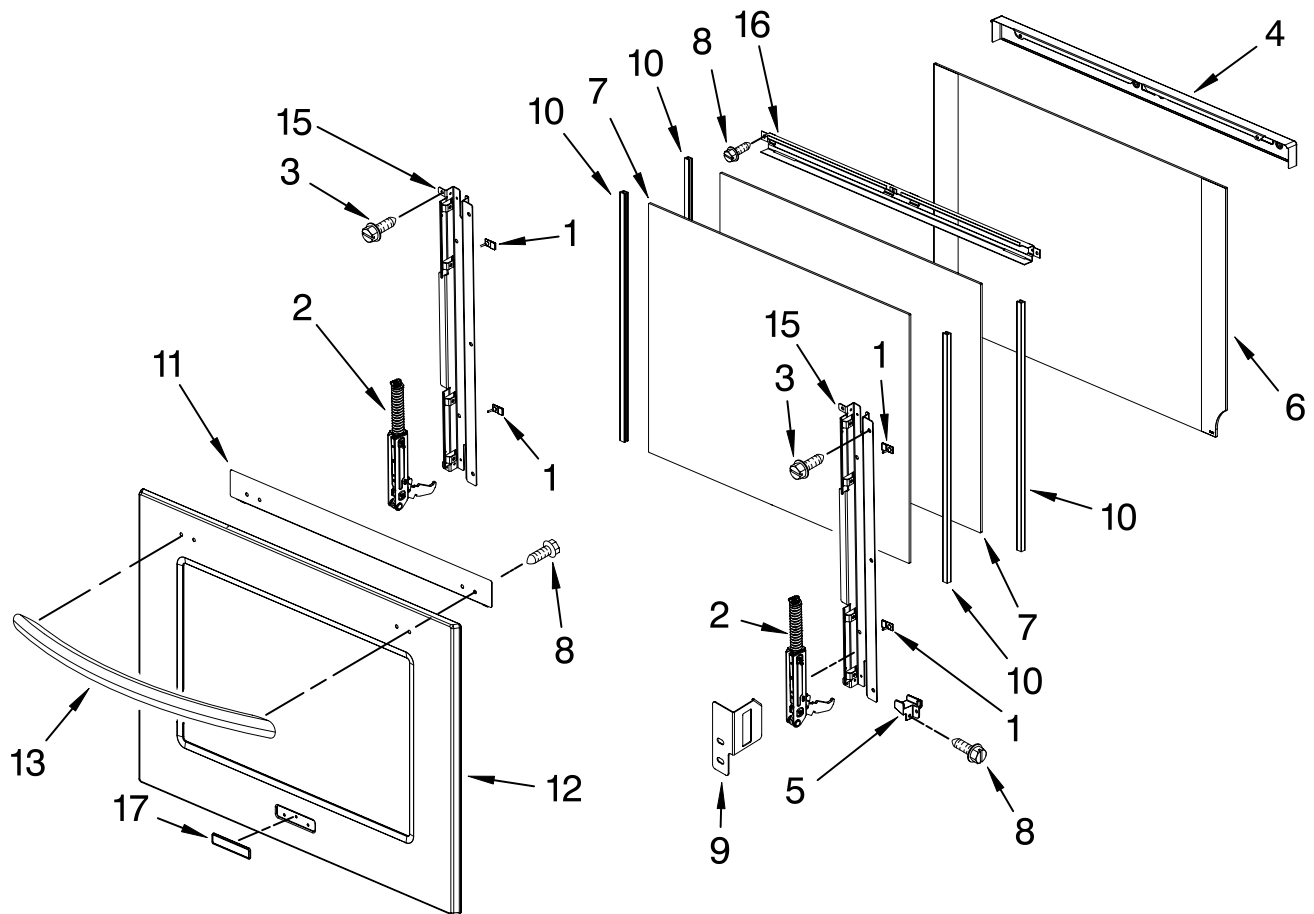

OVEN DOOR PARTS

For Models:KEBK171SBL04, KEBK171SWH04, KEBK171SSS04
(Black) (White) (Stainless)

Illus. No.	Part No.	DESCRIPTION	Illus. No.	Part No.	DESCRIPTION	Illus. No.	Part No.	DESCRIPTION
1	8304522	Bumper, Door	9		Cover, Door Hinge	13		Door Handle
2	W10174288	Hinge, Door (2)		W10137044	Right		8303775BL	Black
3	3196183	Screw		W10137043	Left		8303775WH	White
4	8304580BL	Vent, Door Top	10	8304523	Seal		8303775SS	Stainless
5		Bracket, Door	11	8304361BL	Bracket, Handle	15	8303745BL	Frame,Door Side(2)
	8304377	Right	12		Door Glass, Assembly	16	8303754	Door, Top Bracket
	8304378	Left			Includes #17	17		Badge
6	8303738BL	Door Liner		8304001	Black		8304603BL	Black
7	8303732	Glass, Inner		8304003	White		8304603WH	White
8	W10143950	Screw		W10237352	Stainless		8304603SS	Stainless

FOR ORDERING INFORMATION REFER TO PARTS PRICE LIST