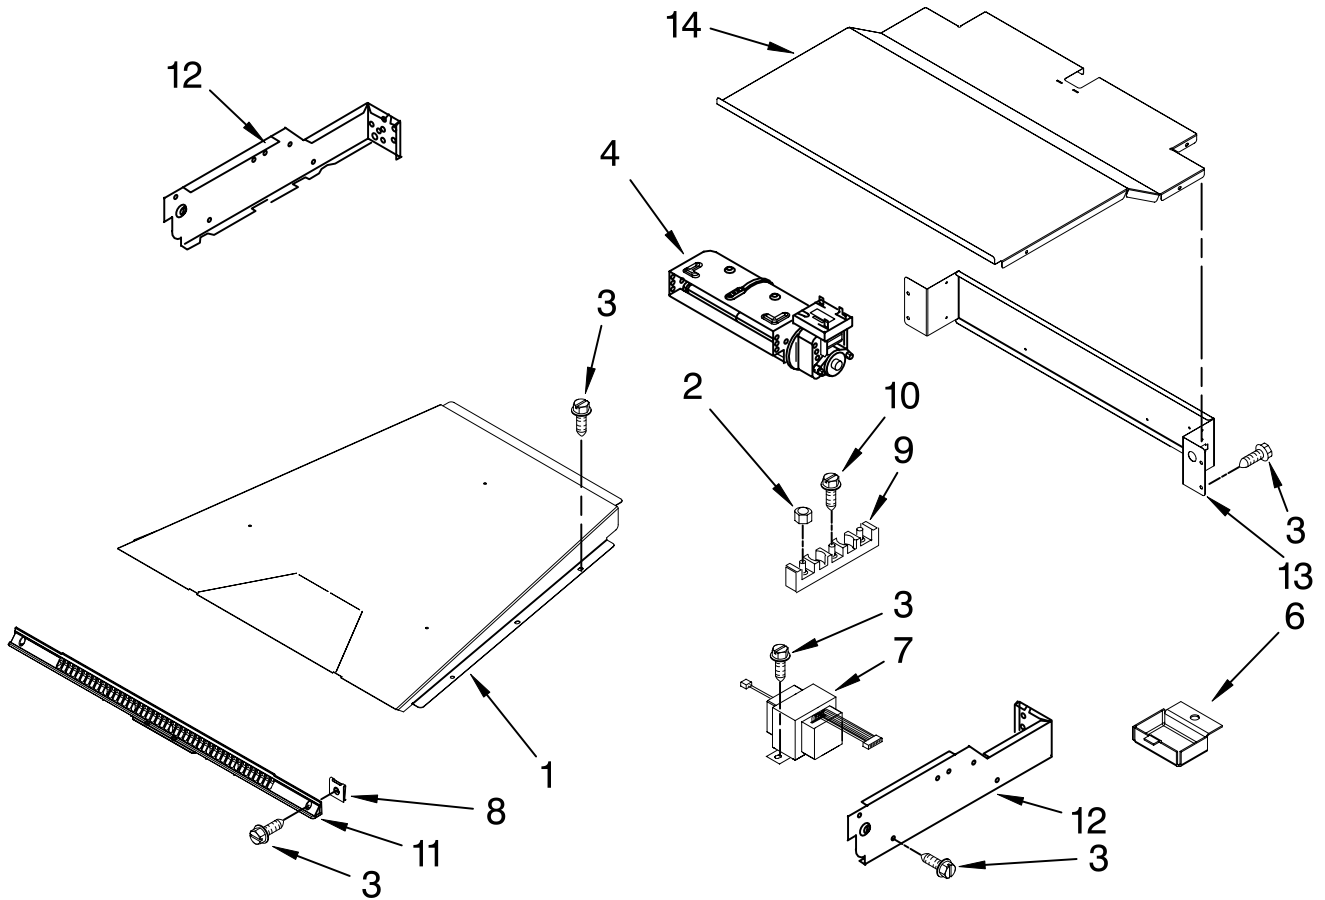

TOP VENTING PARTS

For Models:KEBK171SSS03
(Stainless)

Illus. No.	Part No.	DESCRIPTION

1	8304643	Duct, Air Outlet
2	7103P027-60	Nut (3)
3	4449809	Screw
4	8303972	Blower, 60mm
6	8285593	Connector, Cover
7	W10111628	Transformr,Control
8	4450118	Nut
9	4449868	Block, Terminal
10	3400080	Screw
11	8303722	Vent, Control Panel
12	8303518	Side, Control Top Right
	8304255	Left
13	8303520	Back, Control
14	8304220	Cover, Top

FOR ORDERING INFORMATION REFER TO PARTS PRICE LIST