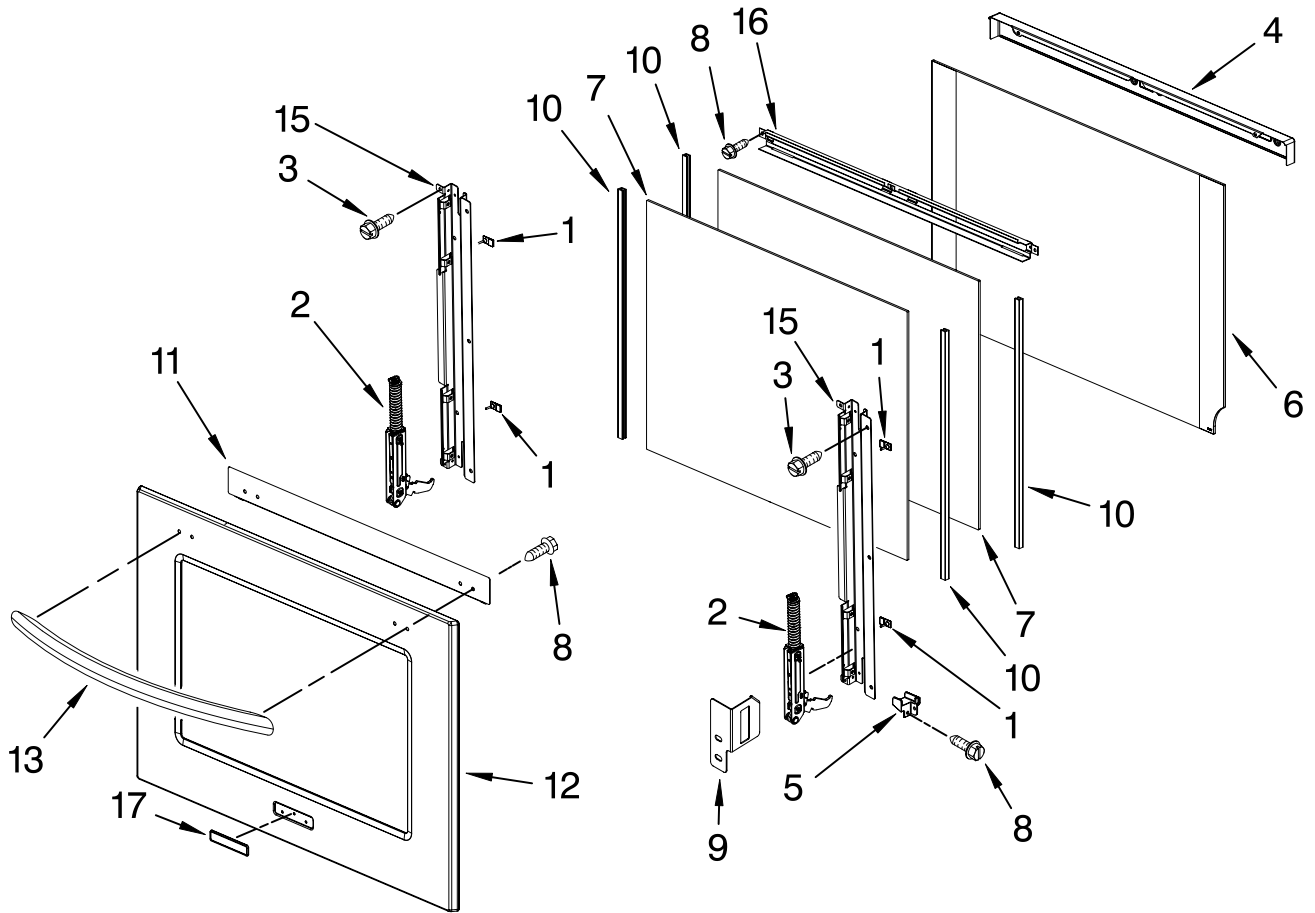

OVEN DOOR PARTS

For Models:KEBK171SSS03
(Stainless)

Illus. No.	Part No.	DESCRIPTION	Illus. No.	Part No.	DESCRIPTION	Illus. No.	Part No.	DESCRIPTION
1	8304522	Bumper, Door	7	8303732	Glass, Inner	12	W10237352	Door Glass, Assembly Includes #17
2	W10174288	Hinge, Door (2)	8	W10143950	Screw	13	8303775SS	Door Handle
3	3196183	Screw	9		Cover, Door Hinge	15	8303745BL	Frame,Door Side(2)
4	8304580BL	Vent, Door Top		W10137044	Right	16	8303754	Door, Top Bracket
5		Bracket, Door		W10137043	Left	17	8304603SS	Badge
	8304377	Right	10	8304523	Seal			
	8304378	Left	11	8304361BL	Bracket, Handle			
6	8303738BL	Door Liner						

FOR ORDERING INFORMATION REFER TO PARTS PRICE LIST