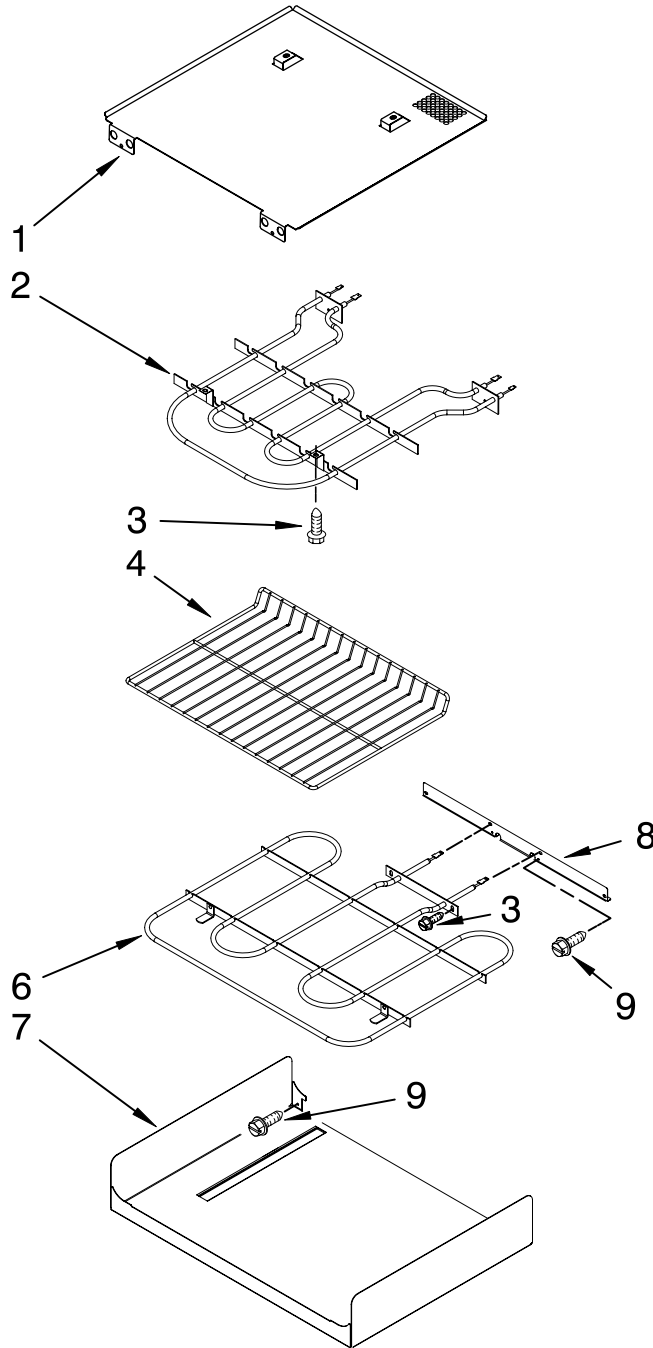

INTERNAL OVEN PARTS

For Models:KEBK171SSS03
(Stainless)

Illus. No.	Part No.	DESCRIPTION

1	8304602	Element, Broil Shield
2	9760774	Element, Broil
3	4449154	Screw
4	4448715	Rack, Oven
6	9760768	Element, Bake
7	4455036	Tray, Bake
8	4450039	Cover, Bake Tray
9	4449809	Screw

FOR ORDERING INFORMATION REFER TO PARTS PRICE LIST