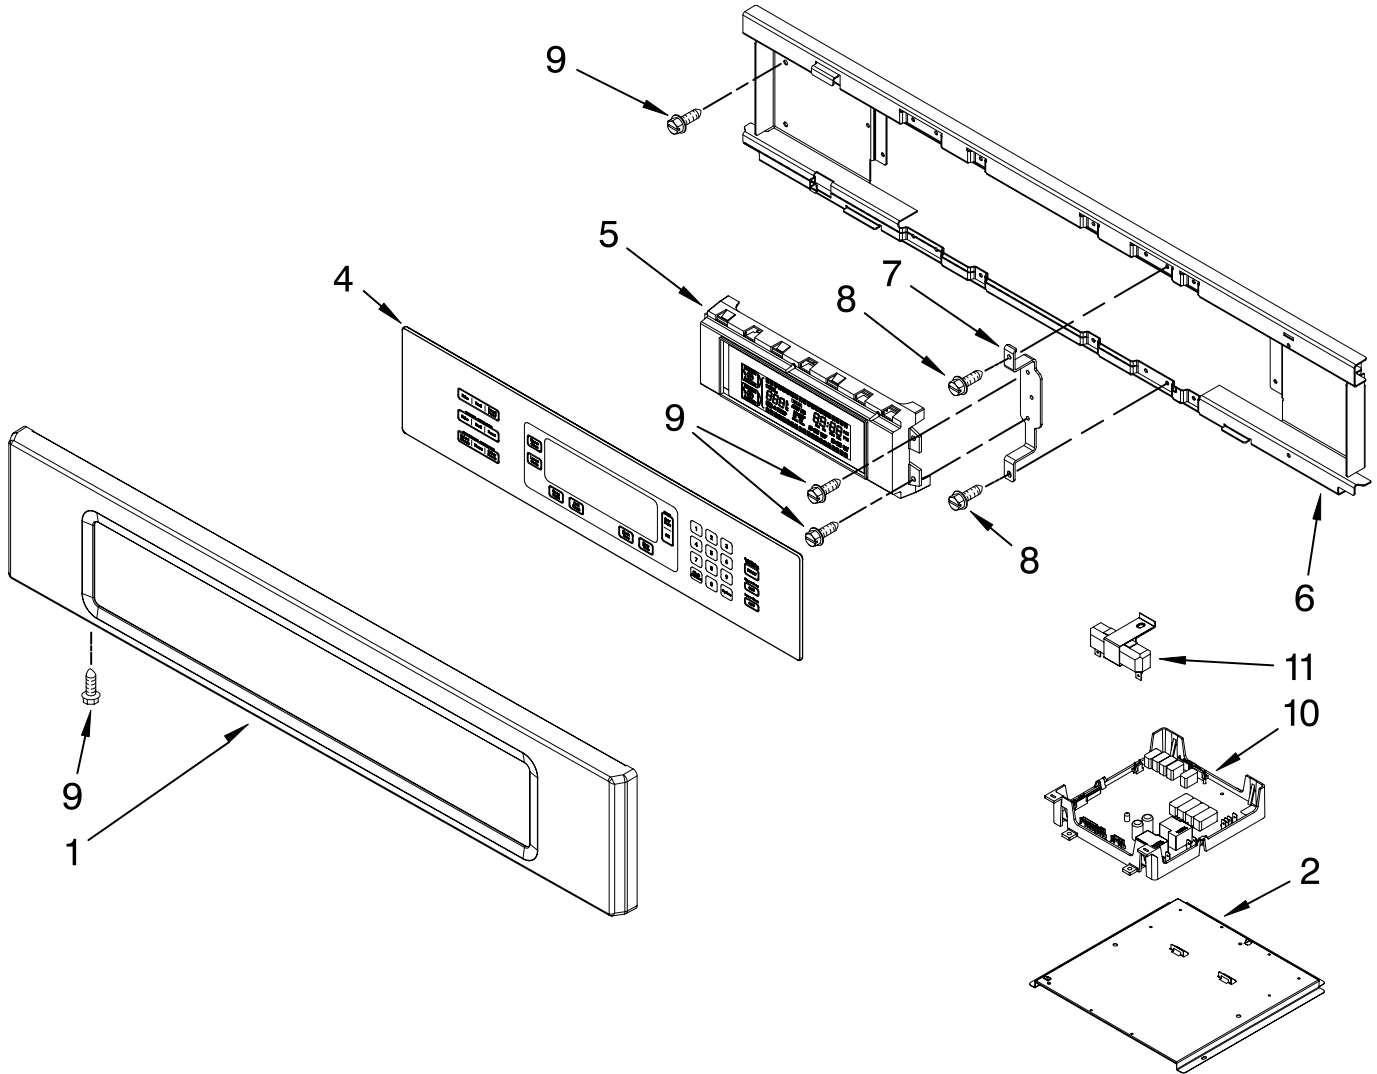

CONTROL PANEL PARTS

For Models:KEBK171SSS03
(Stainless)

Illus. No.	Part No.	DESCRIPTION
1	W10216220	Panel, Control
2	8303687	Support, Appliance Manager
4	8304331	Keyboard, Glass Touch
5	W10118733	User Interface
6	8303720	Backer, Control
7	8303887	Bracket, Enclosure (2)
8	4449154	Screw
9	3400832	Screw
10	W10119143	Appliance Manager
11	8304441	Resistor, Drop

FOR ORDERING INFORMATION REFER TO PARTS PRICE LIST