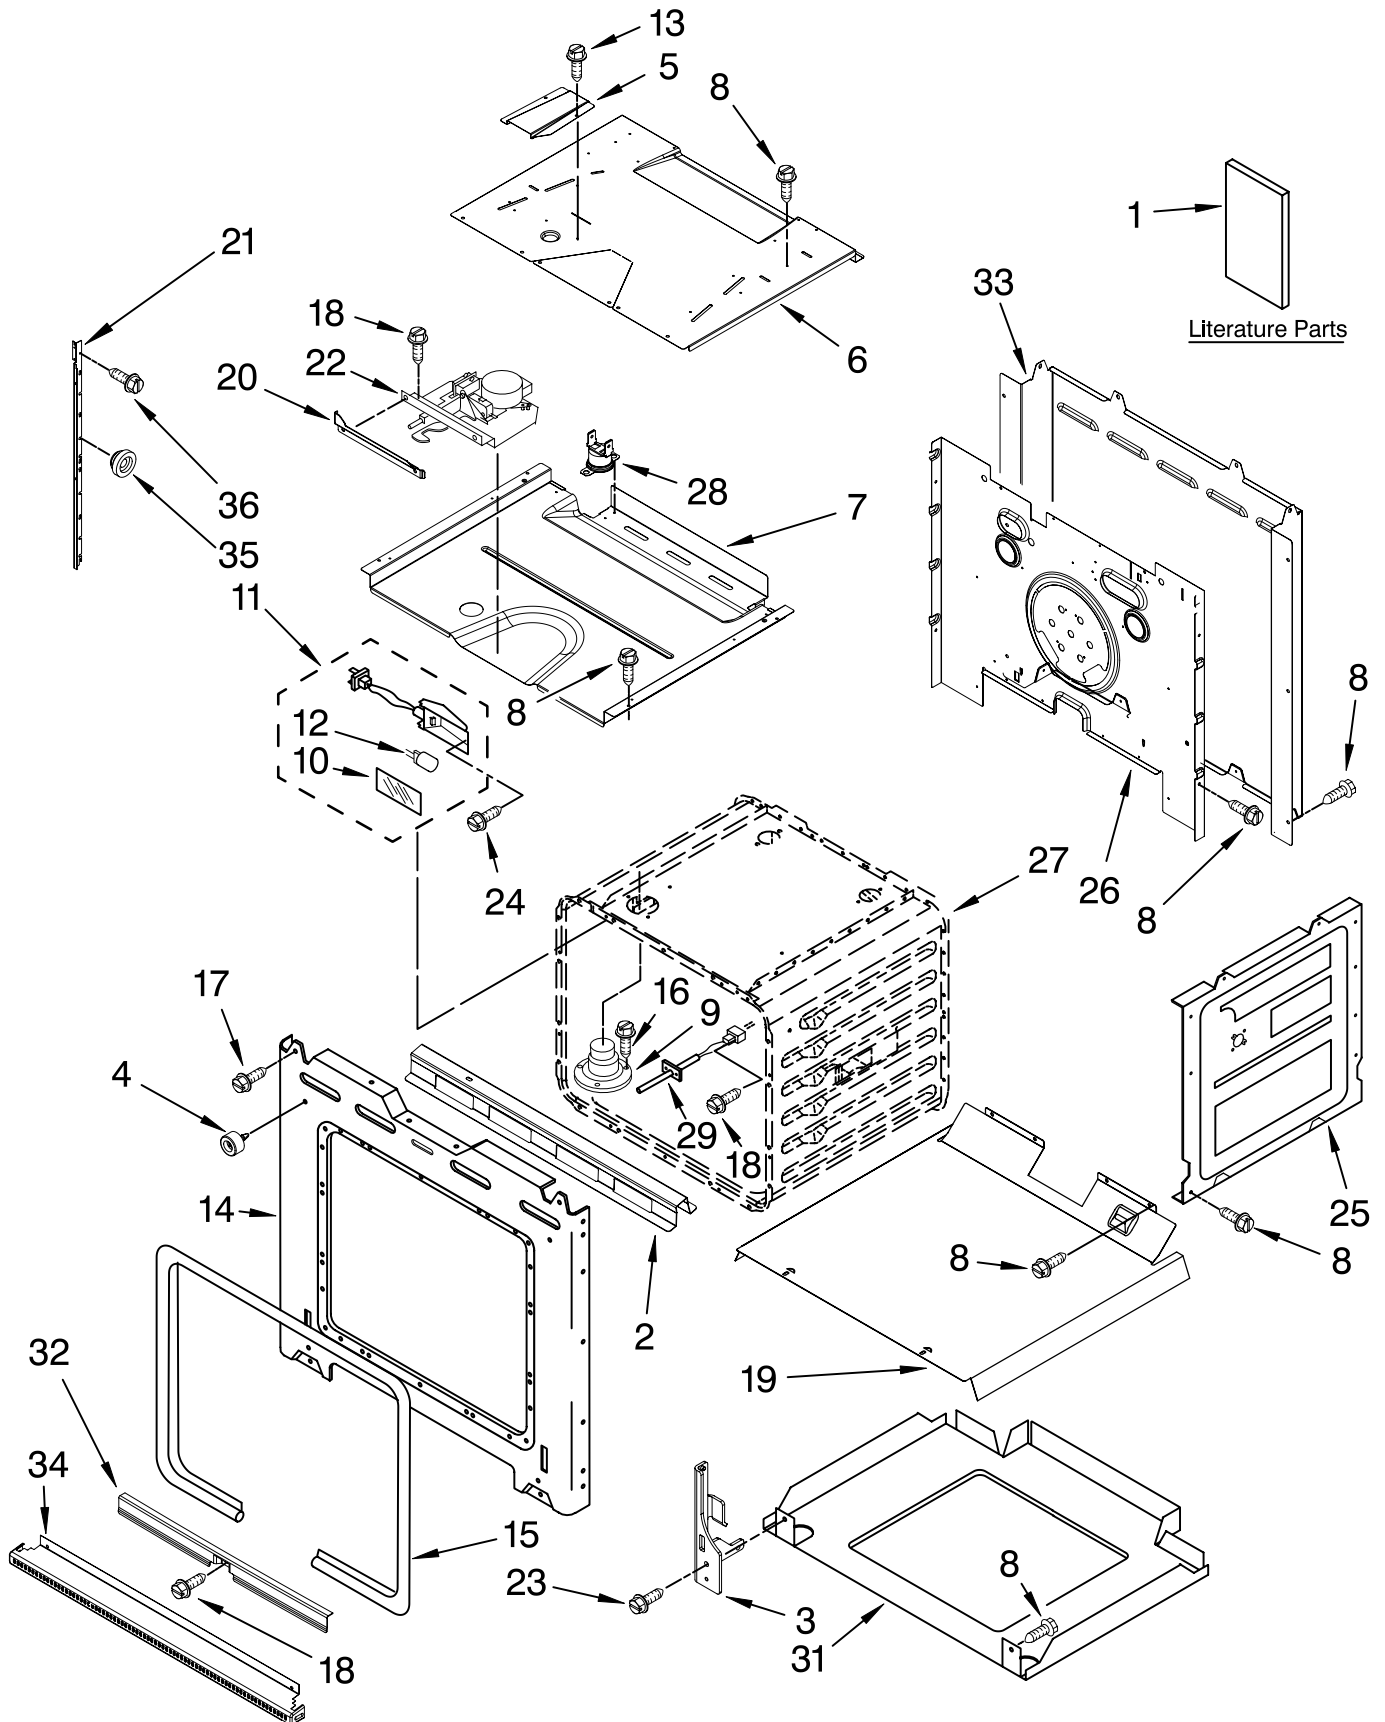

OVEN PARTS
For Models:KEBK171SS03
(Stainless)

27" BUILT-IN ELECTRIC
SINGLE OVEN

FOR ORDERING INFORMATION REFER TO PARTS PRICE LIST