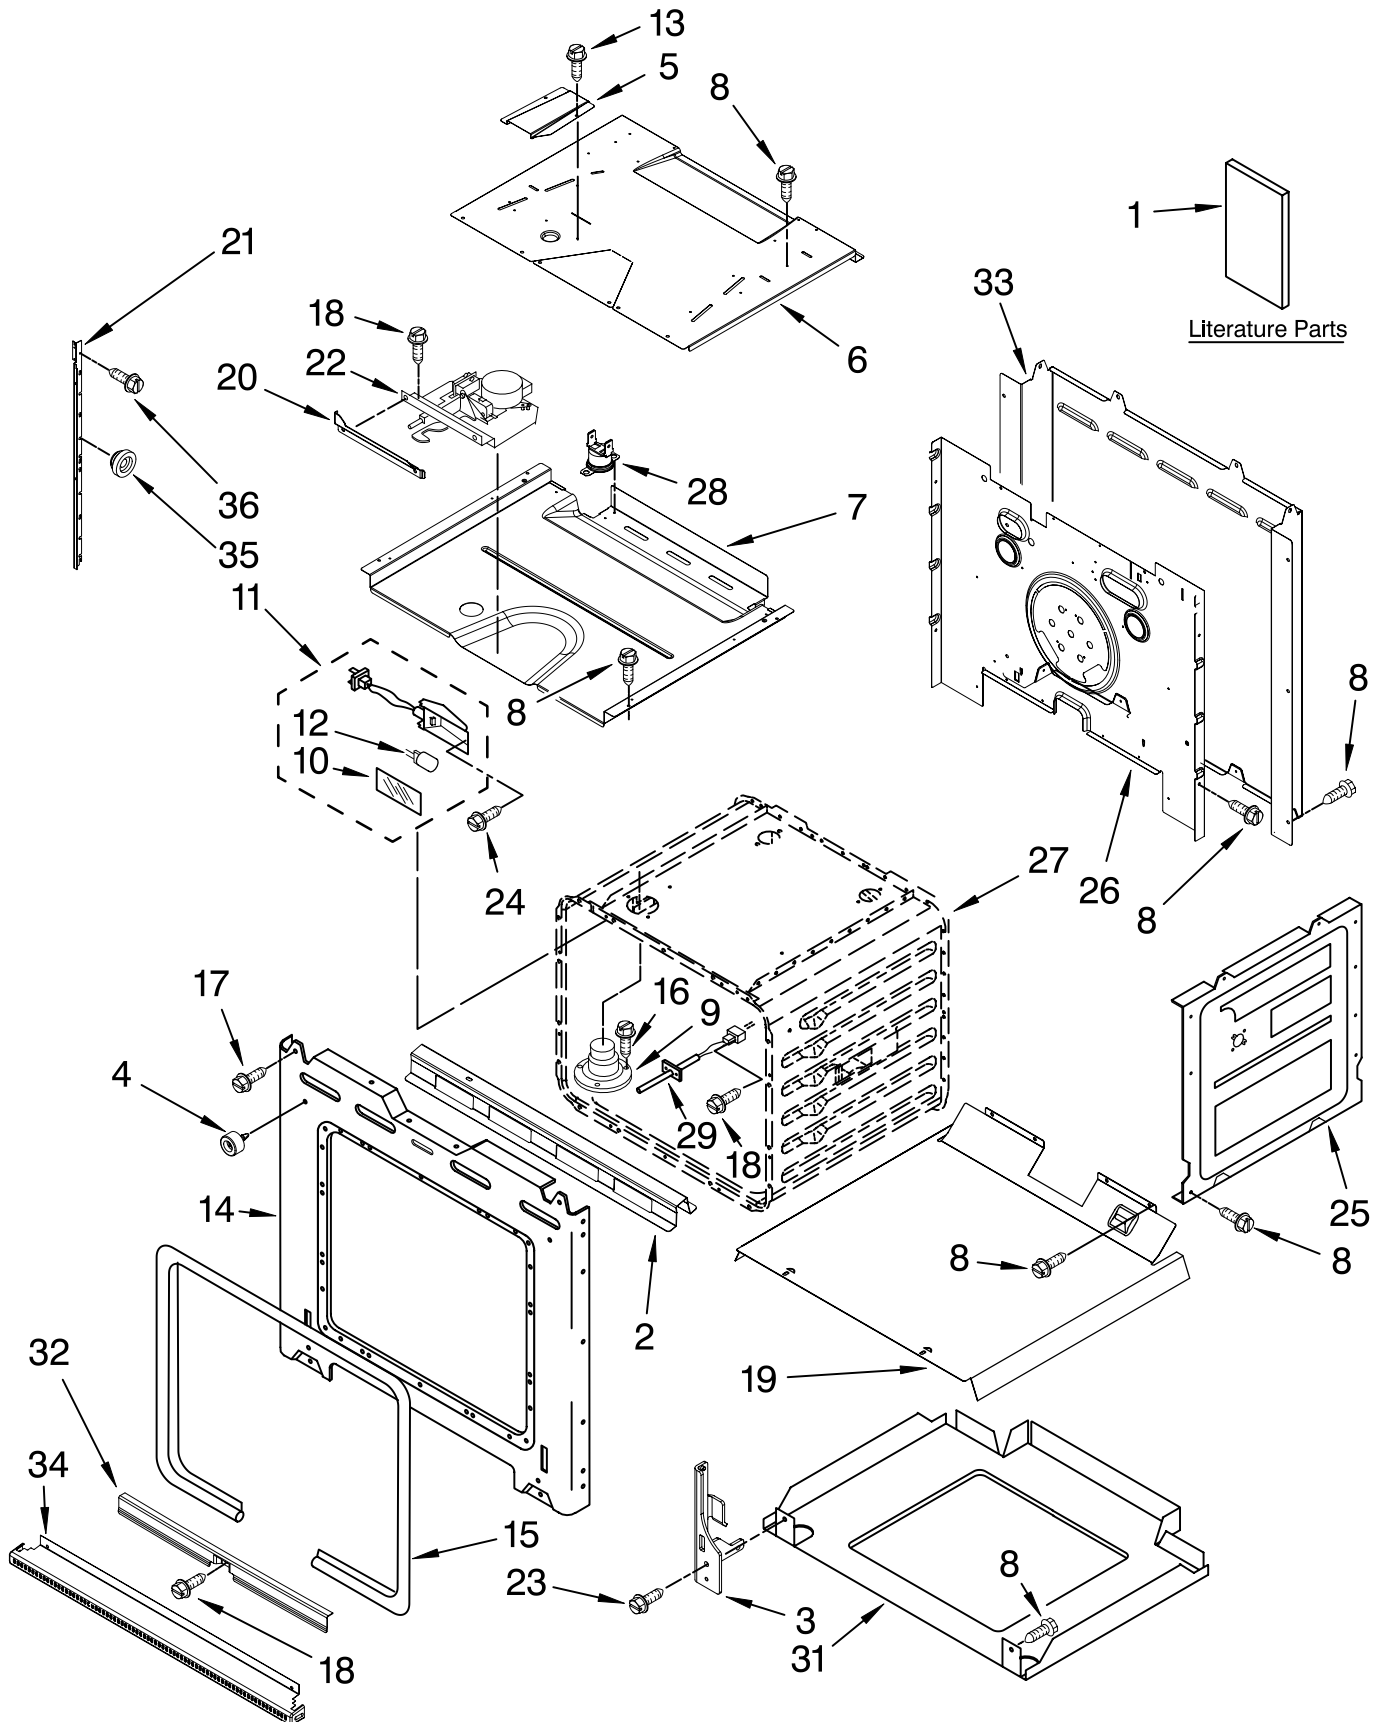

For Models:KEBK171SBL02,KEBK171SWH02,KEBK171SSS02
(Black) (White) (Stainless)

FOR ORDERING INFORMATION REFER TO PARTS PRICE LIST