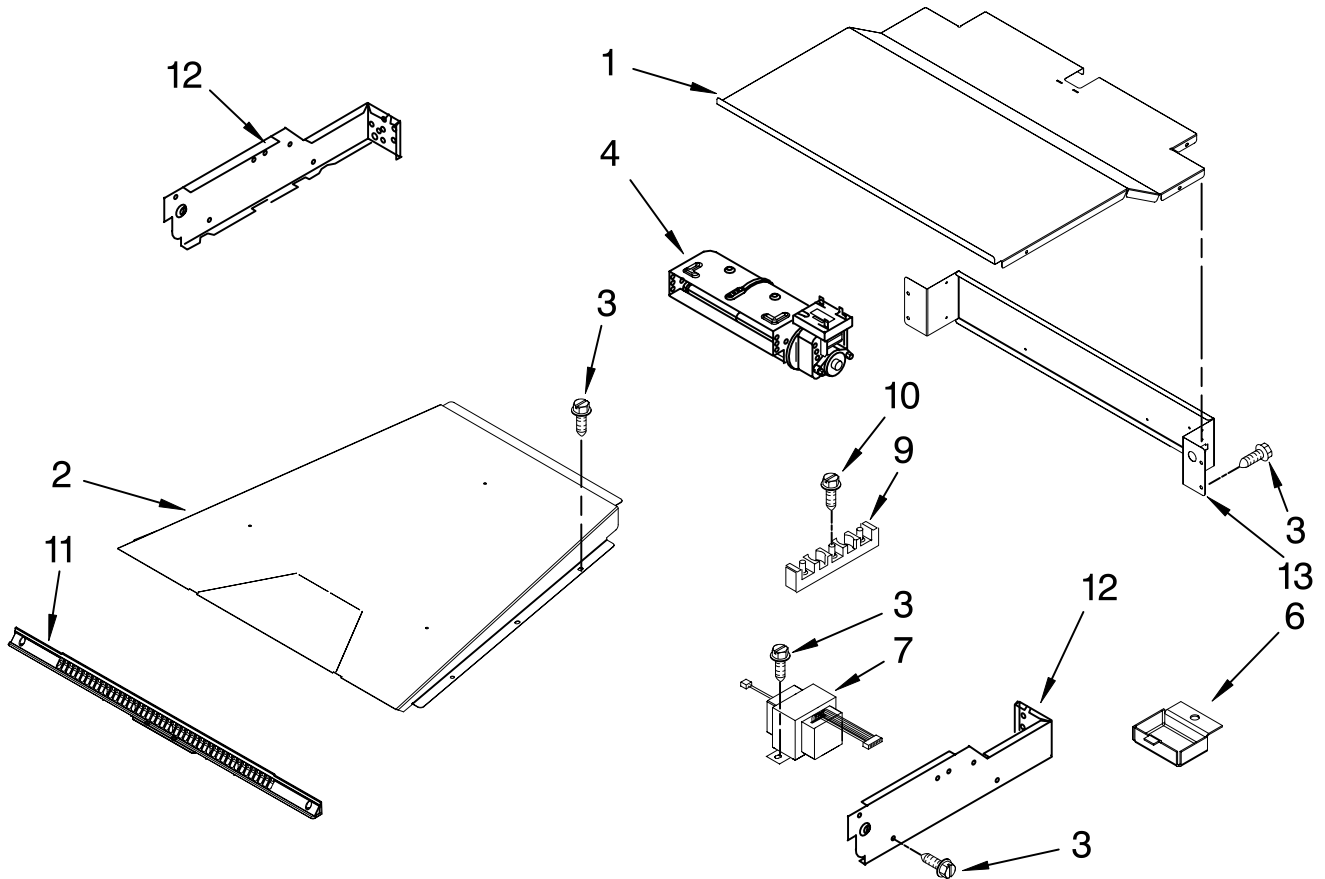

TOP VENTING PARTS

For Models: KEBK101SSS03

(Stainless)

Illus. No.	Part No.	DESCRIPTION
1	8304219	Cover, Top
2	8304643	Duct, Air Outlet
3	4449809	Screw
4	8303972	Blower, 60mm
6	8285593	Connector, Cover
7	W10111628	Transformr,Control
9	4449868	Block, Terminal
10	3400080	Screw
11	8303684	Vent, Control Panel
12	8303518	Right Side, Control Top
	8304255	Left
13	8303520	Back, Control

FOR ORDERING INFORMATION REFER TO PARTS PRICE LIST