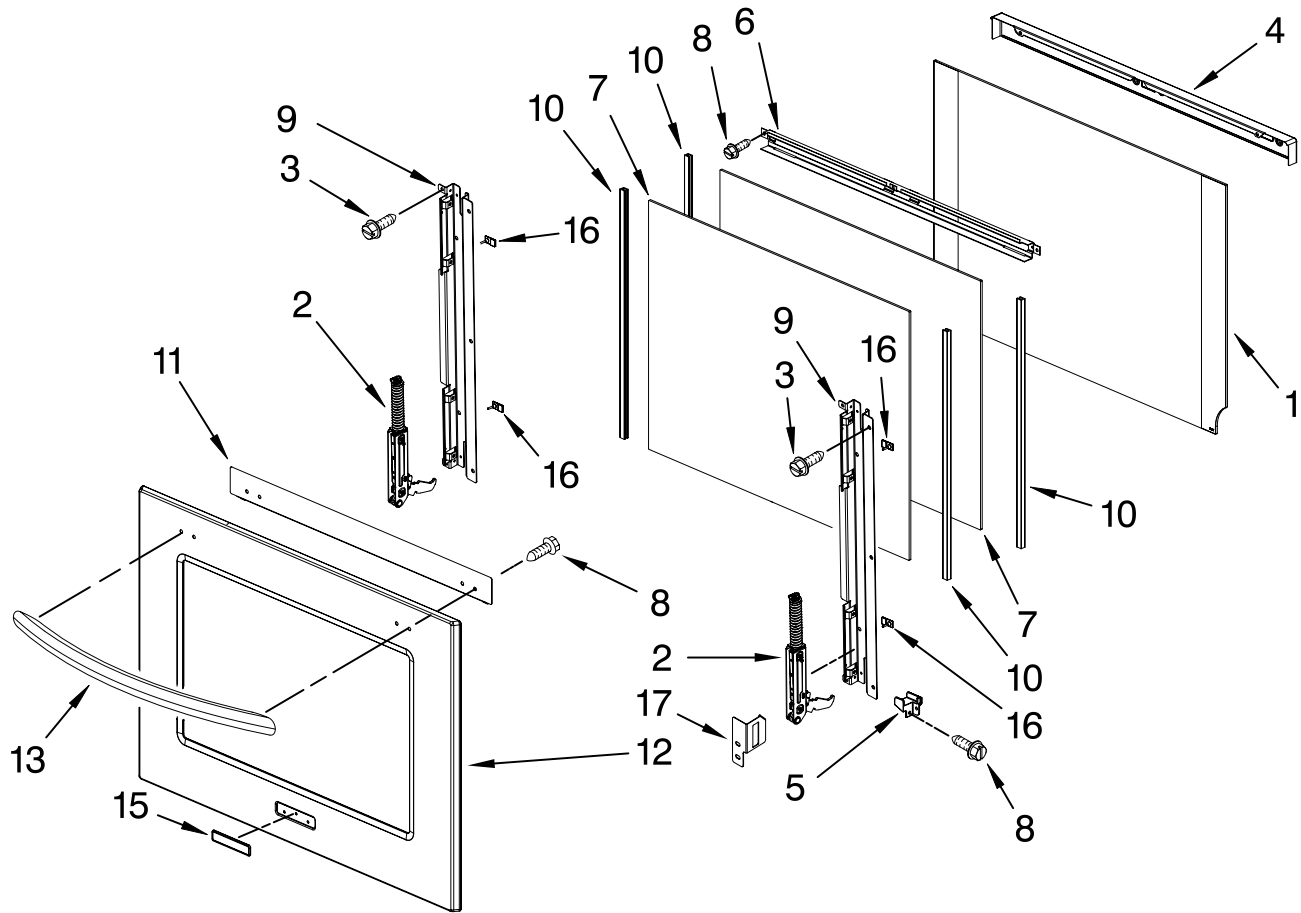

**FOLLOWING PARTS
NOT ILLUSTRATED**

INSULATION

- 8303965 Insulation, Wrap
- 8303967 Insulation, Back

CONTROL PANEL PARTS

For Models: KEBK101SSS03

(Stainless)

Illus. No.	Part No.	DESCRIPTION
1	W10216219	Panel, Control
2	8303687	Support Appliance Manager
4	8304331	Control Panel, Glass Touch
5	W10118733	User Interface
6	8303719	Backer, Control
7	8303887	Bracket, Enclosure
8	4449154	Screw
9	3400832	Screw
10	W10119143	Appliance Manager
11	8304441	Resistor, Drop

FOR ORDERING INFORMATION REFER TO PARTS PRICE LIST

OVEN DOOR PARTS

For Models: KEBK101SSS03

(Stainless)

Illus. No.	Part No.	DESCRIPTION
1	8303737BL	Door Liner
2	W10174285	Hinge, Door (2)
3	3196183	Screw
4	8304581BL	Vent, Door Top
5	8304377	Bracket, Door Right
	8304378	Left