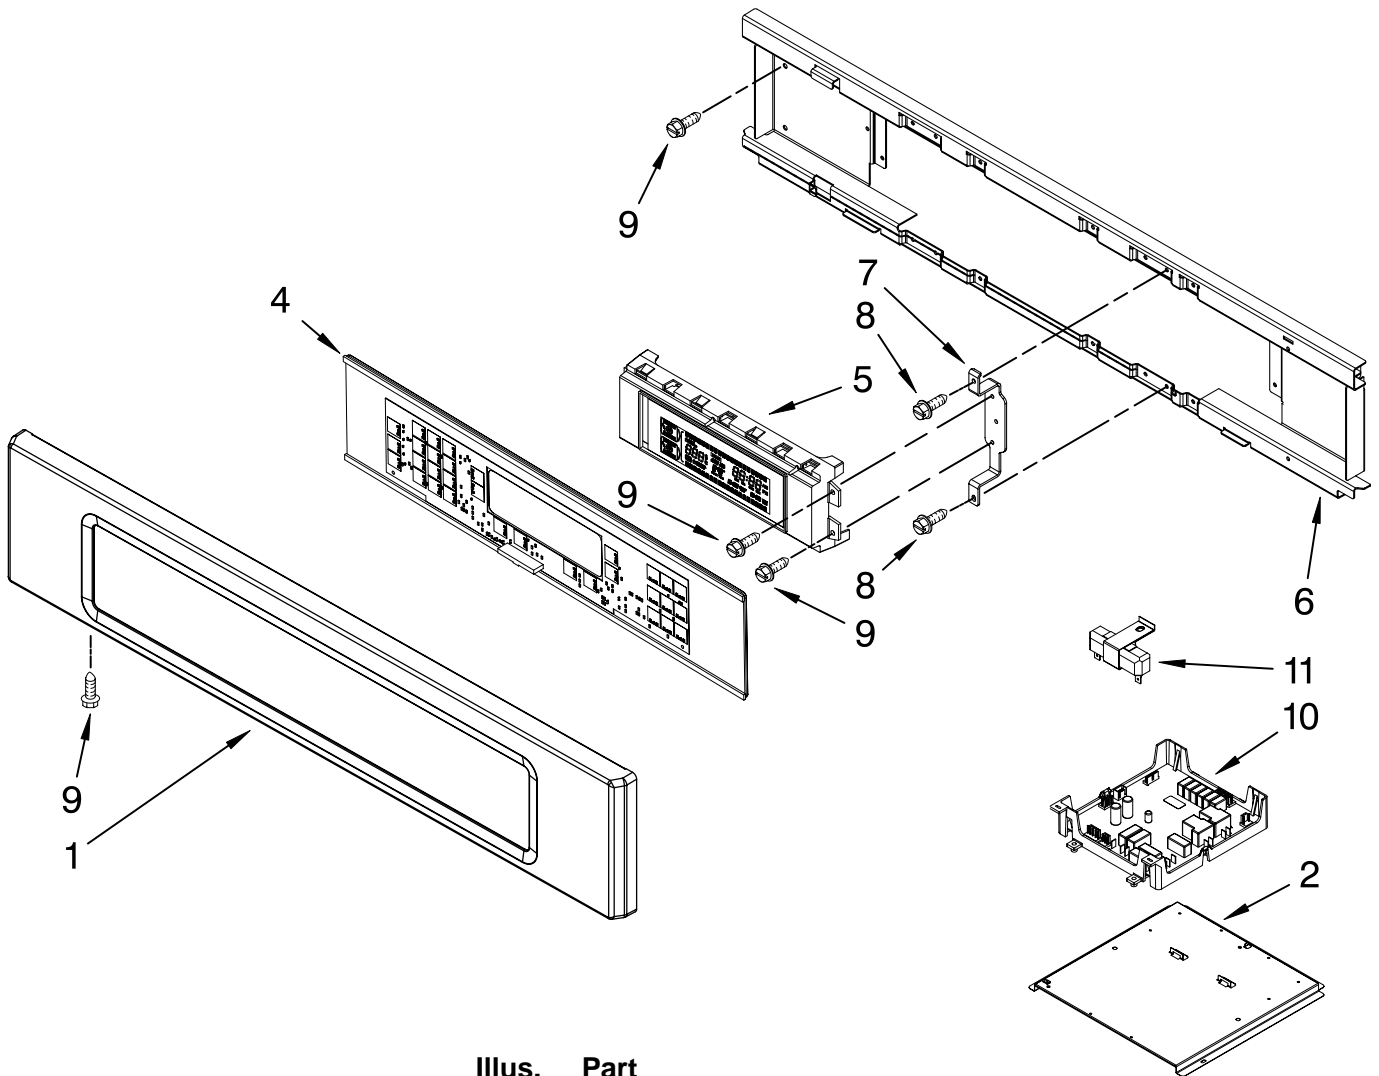

Illus. No.	Part No.	DESCRIPTION
22	W10195935	Latch, Mortorized
23	4449743	Screw
24	4448444	Mounting Grommet, Rail (6)
25	4455641	Side, Chassis
26	8304303	Back, Chassis
27		Liner, Oven (Not serviceable)
28	8304452	Thermal Fuse 105C
29	W10131825	Sensor
31	8303516	Base, Chassis
32	8304478	Retainer, Gasket
33	8303517	Cover, Back
34	W10216230	Trim, Bottom Vent

**FOLLOWING PARTS
NOT ILLUSTRATED**

INSULATION

- 8303965 Insulation, Wrap
- 8303967 Insulation, Back

CONTROL PANEL PARTS

For Models: KEBK101SSS03

(Stainless)

Illus. No.	Part No.	DESCRIPTION
1	W10216219	Panel, Control
2	8303687	Support Appliance Manager
4	8304331	Control Panel, Glass Touch
5	W10118733	User Interface
6	8303719	Backer, Control
7	8303887	Bracket, Enclosure
8	4449154	Screw
9	3400832	Screw
10	W10119143	Appliance Manager
11	8304441	Resistor, Drop

FOR ORDERING INFORMATION REFER TO PARTS PRICE LIST

OVEN DOOR PARTS

For Models: KEBK101SSS03

(Stainless)

Illus. No.	Part No.	DESCRIPTION
1	8303737BL	Door Liner
2	W10174285	Hinge, Door (2)
3	3196183	Screw
4	8304581BL	Vent, Door Top
5	8304377	Bracket, Door Right
	8304378	Left