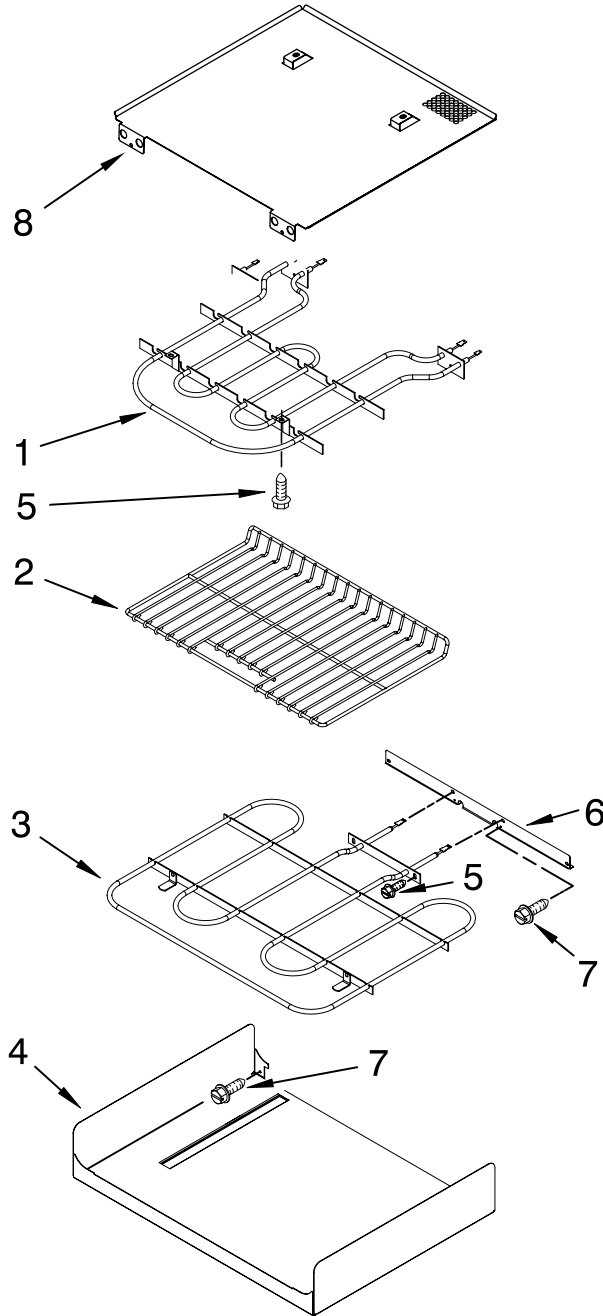

FOR ORDERING INFORMATION REFER TO PARTS PRICE LIST

OVEN DOOR PARTS

For Models: KEBK101SSS03

(Stainless)

Illus. No.	Part No.	DESCRIPTION
1	8303737BL	Door Liner
2	W10174285	Hinge, Door (2)
3	3196183	Screw
4	8304581BL	Vent, Door Top
5	8304377	Bracket, Door Right
	8304378	Left

Illus. No.	Part No.	DESCRIPTION
6	8303746	Door, Top Bracket
7	8303731	Glass, Inner
8	4449743	Screw
9	8303745BL	Frame, Door Side
10	8304523	Seal
11	8304360BL	Bracket, Handle

Illus. No.	Part No.	DESCRIPTION
12	W10237350	Door Glass, Assembly Includes #15
13	8303774SS	Door Handle
15	8304603SS	Badge
16	8304522	Bumper, Glass
17	W10137044	Right Cover, Door Hinge
	W10137043	Left

FOR ORDERING INFORMATION REFER TO PARTS PRICE LIST

INTERNAL OVEN PARTS

For Models: KEBK101SSS03

(Stainless)

Illus. No.	Part No.	DESCRIPTION
------------	----------	-------------

1	9760774	Element, Broil
2	W10179152	Rack, Oven
3	9760768	Element, Bake
4	4455037	Tray, Bake
5	4449154	Screw
6	4450039	Cover, Bake Tray
7	4449809	Screw
8	8304602	Element, Broil Shield

FOR ORDERING INFORMATION REFER TO PARTS PRICE LIST

TOP VENTING PARTS

For Models: KEBK101SSS03

(Stainless)

Illus. No.	Part No.	DESCRIPTION
1	8304219	Cover, Top
2	8304643	Duct, Air Outlet
3	4449809	Screw
4	8303972	Blower, 60mm
6	8285593	Connector, Cover
7	W10111628	Transformr,Control
9	4449868	Block, Terminal
10	3400080	Screw
11	8303684	Vent, Control Panel
12	8303518	Right Side, Control Top
	8304255	Left
13	8303520	Back, Control