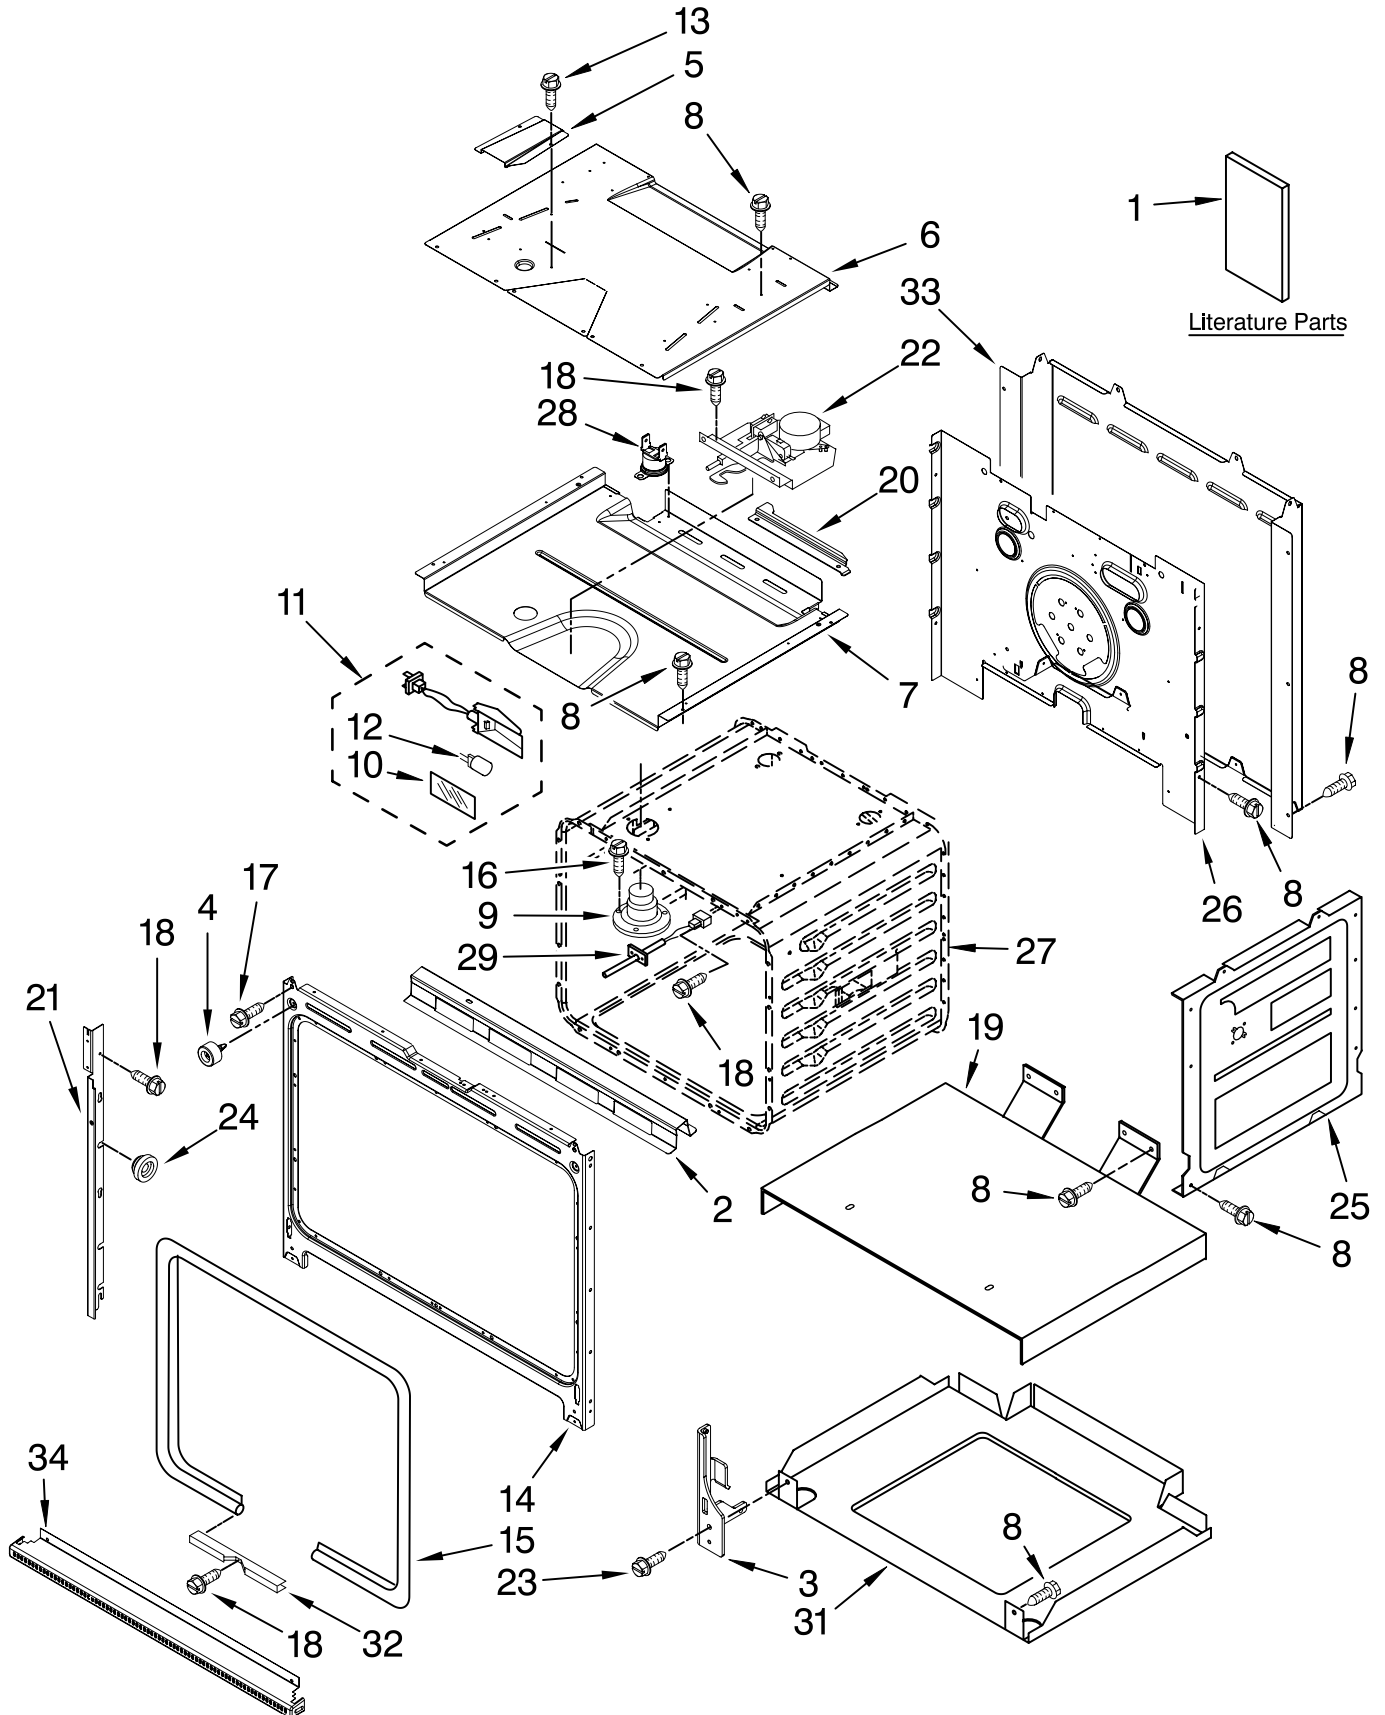

OVEN PARTS

For Models: KEBK101SSS03
(Stainless)

30" BUILT-IN ELECTRIC
SINGLE OVEN

FOR ORDERING INFORMATION REFER TO PARTS PRICE LIST

OVEN PARTS

For Models: KEBK101SSS03
(Stainless)

Illus. No.	Part No.	DESCRIPTION
1		Literature Parts
		Installation Instructions
	8304336	English
	8304571	French
	W10162179	Use & Care Guide
		Tech Sheet
	W10220952	English
	W10220953	French
	8304335	Easy Set Guide
		Safer Cooking Tips
	9762761	English
	W10065852	French
2	W10153090	Bracket, Base
3		Hinge Receiver
	4455606	Right
	4455605	Left
4	W10105790	Bumper, Door (2)
5	8303829	Exhaust,Vent Slope
6	W10181196	Divider, Vent Center

Illus. No.	Part No.	DESCRIPTION
7	W10204470	Top Chassis
8	4449809	Screw
9	4452158	Tube, Vent
10	W10169756	Lens, Light
11	W10009940	Oven Light, Assembly
12	W10169757	Bulb, Light
13	3400832	Screw (2)
14	W10115861	Frame, Front
15	8304493	Gasket, Door
16	3196176	Screw
17	4449040	Screw
18	3400893	Screw (6)
19	4451478	Support, Insulation
20	W10169348	Thermostat, Bracket
21		Mounting Rail,Side
	8303675BL	Right
	8303676BL	Left

Illus. No.	Part No.	DESCRIPTION
22	W10195935	Latch, Mortorized
23	4449743	Screw
24	4448444	Mounting Grommet, Rail (6)
25	4455641	Side, Chassis
26	8304303	Back, Chassis
27		Liner, Oven (Not serviceable)
28	8304452	Thermal Fuse 105C
29	W10131825	Sensor
31	8303516	Base, Chassis
32	8304478	Retainer, Gasket
33	8303517	Cover, Back
34	W10216230	Trim, Bottom Vent

FOR ORDERING INFORMATION REFER TO PARTS PRICE LIST

OVEN DOOR PARTS

For Models: KEBK101SSS03

(Stainless)

Illus. No.	Part No.	DESCRIPTION
1	8303737BL	Door Liner
2	W10174285	Hinge, Door (2)
3	3196183	Screw
4	8304581BL	Vent, Door Top
5	8304377	Bracket, Door Right
	8304378	Left