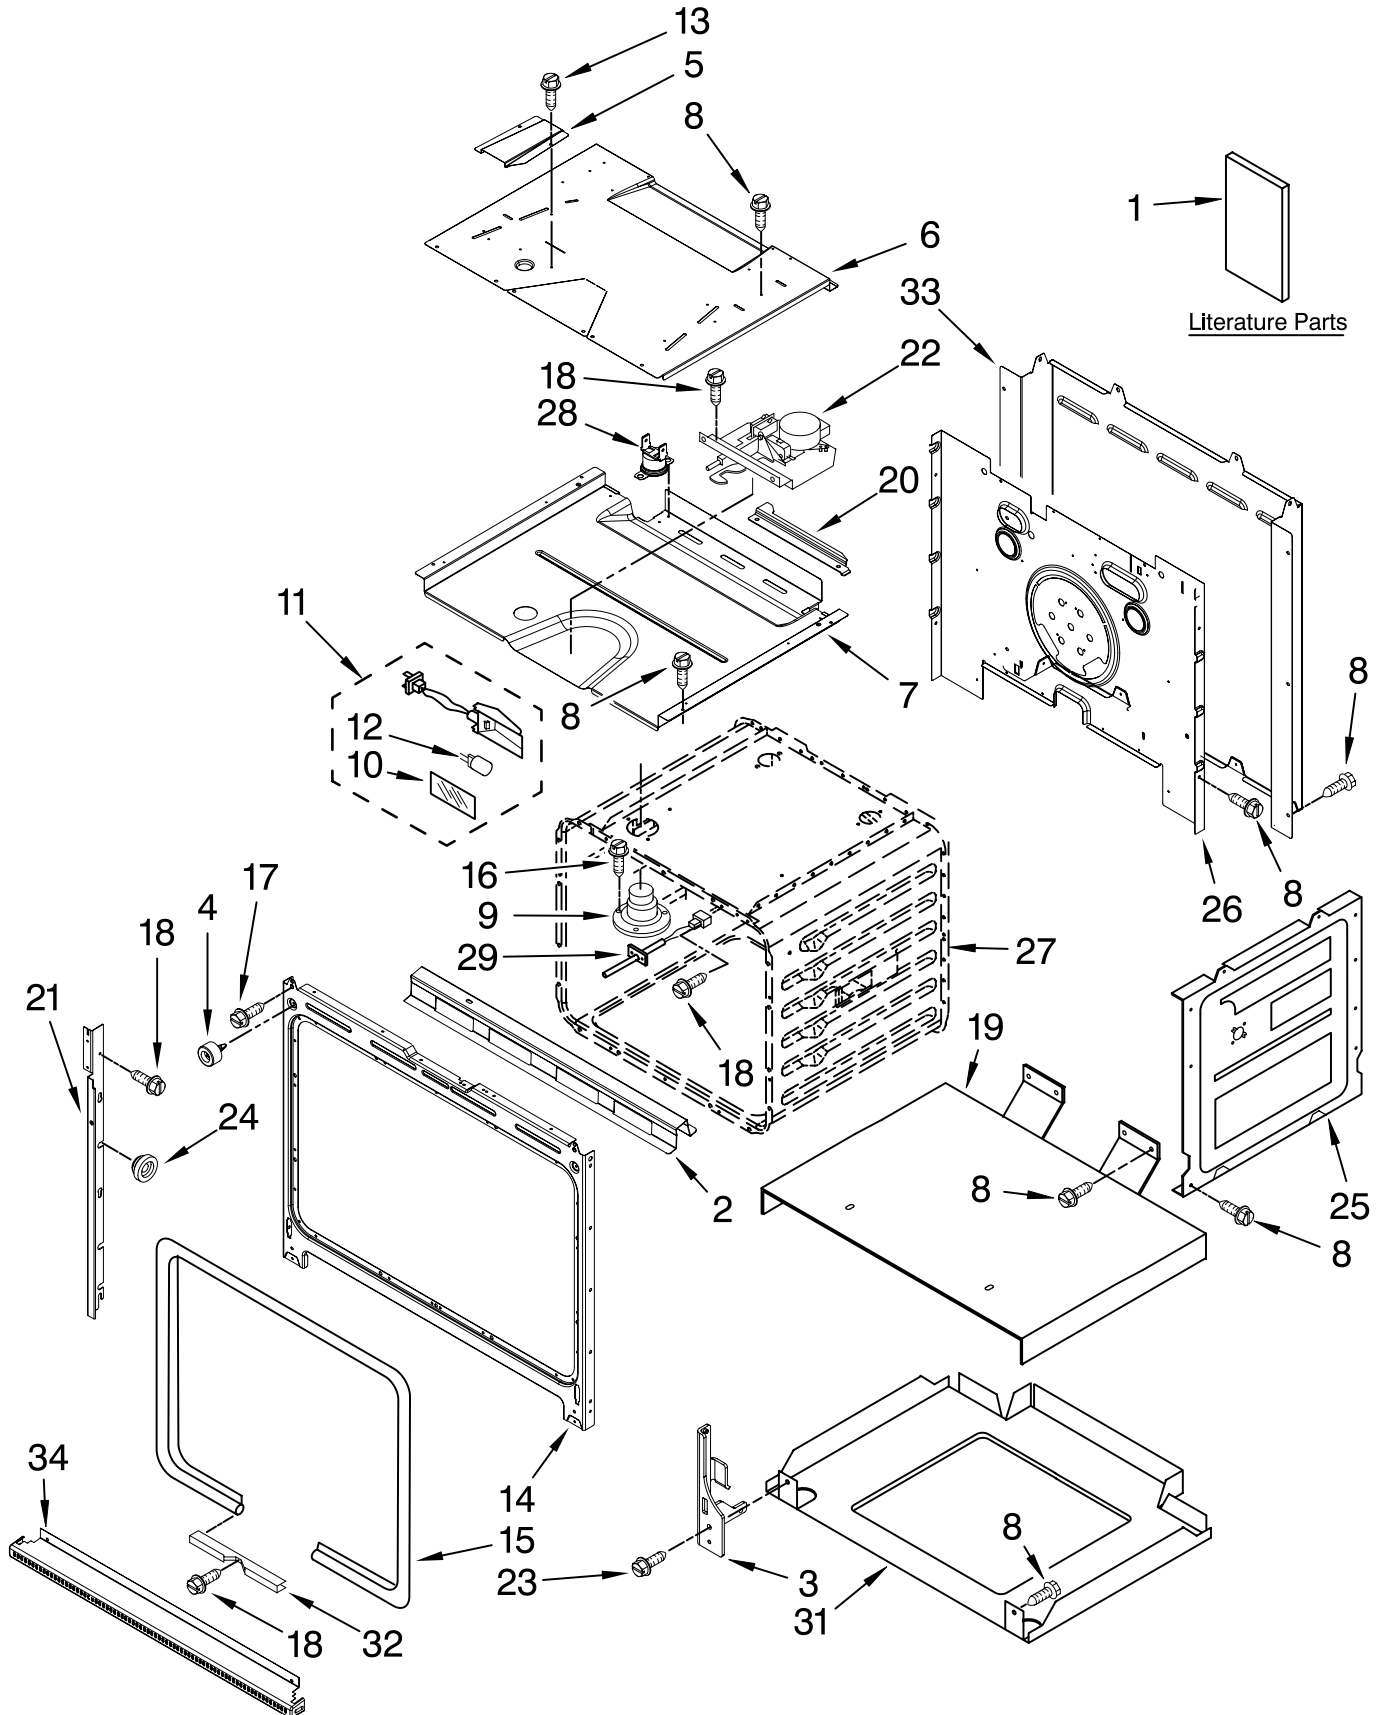

For Models: KEBK101SBL02, KEBK101SWH02, KEBK101SSS02

(Black)

(White)

(Stainless)

FOR ORDERING INFORMATION REFER TO PARTS PRICE LIST