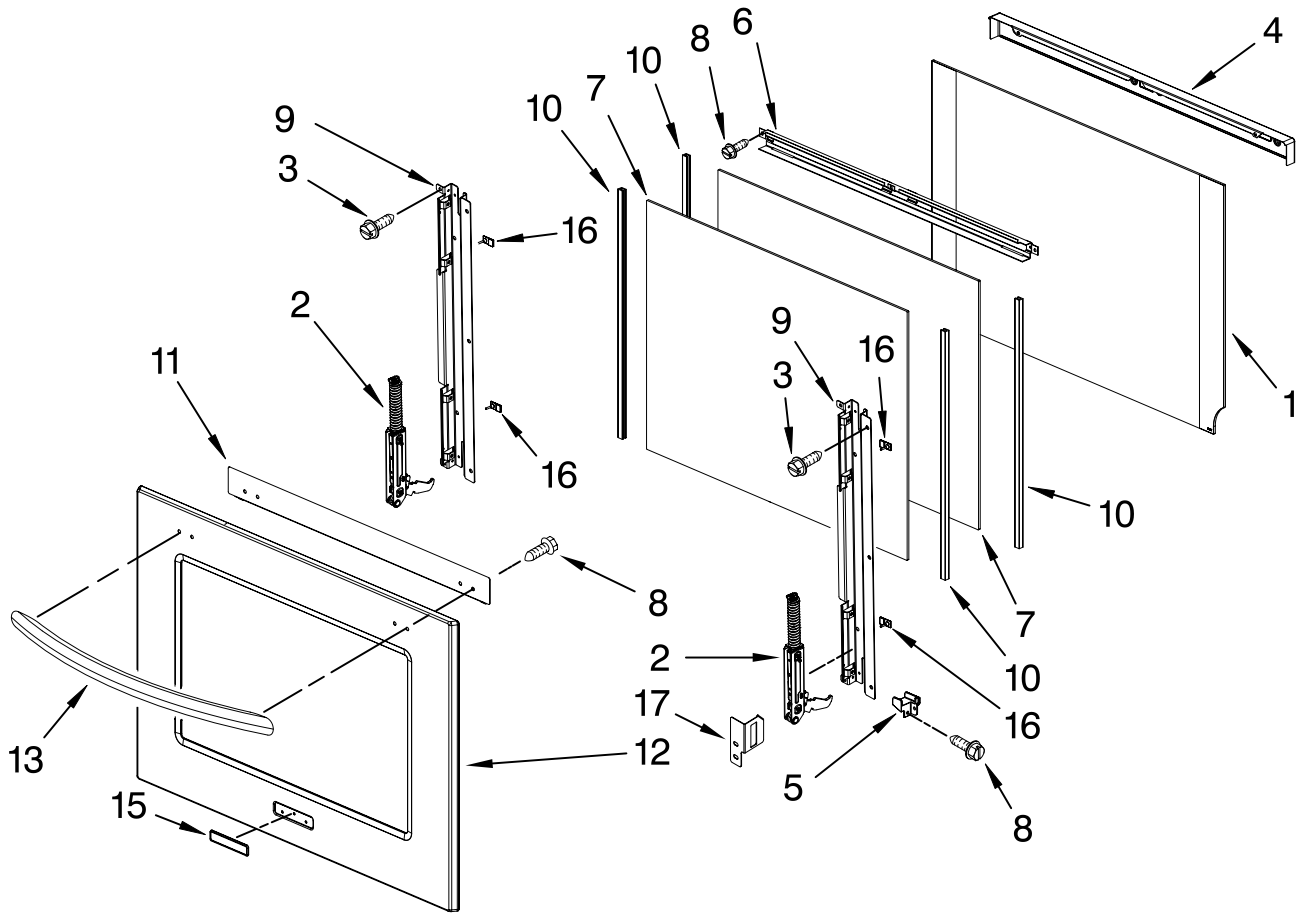

OVEN DOOR PARTS

For Models: KEBK101SBL02, KEBK101SWH02, KEBK101SSS02
(Black) (White) (Stainless)

Illus. No.	Part No.	DESCRIPTION	Illus. No.	Part No.	DESCRIPTION	Illus. No.	Part No.	DESCRIPTION
1	8303737BL	Door Liner	9	8303745BL	Frame, Door Side	15		Badge
2	W10174285	Hinge, Door (2)	10	8304523	Seal		8304603BL	Black
3	3196183	Screw	11	8304360BL	Bracket, Handle		8304603WH	White
4	8304581BL	Vent, Door Top	12		Door Glass, Assembly		8304603SS	Stainless
5		Bracket, Door		8303993	Black	16	8304522	Bumper, Glass
	8304377	Right		8303995	White	17		Cover, Door Hinge
	8304378	Left		8303991	Stainless		W10137044	Right
6	8303746	Door, Top Bracket	13		Door Handle		W10137043	Left
7	8303731	Glass, Inner		8303774BL	Black			
8	4449743	Screw		8303774WH	White			
				8303774SS	Stainless			

FOR ORDERING INFORMATION REFER TO PARTS PRICE LIST