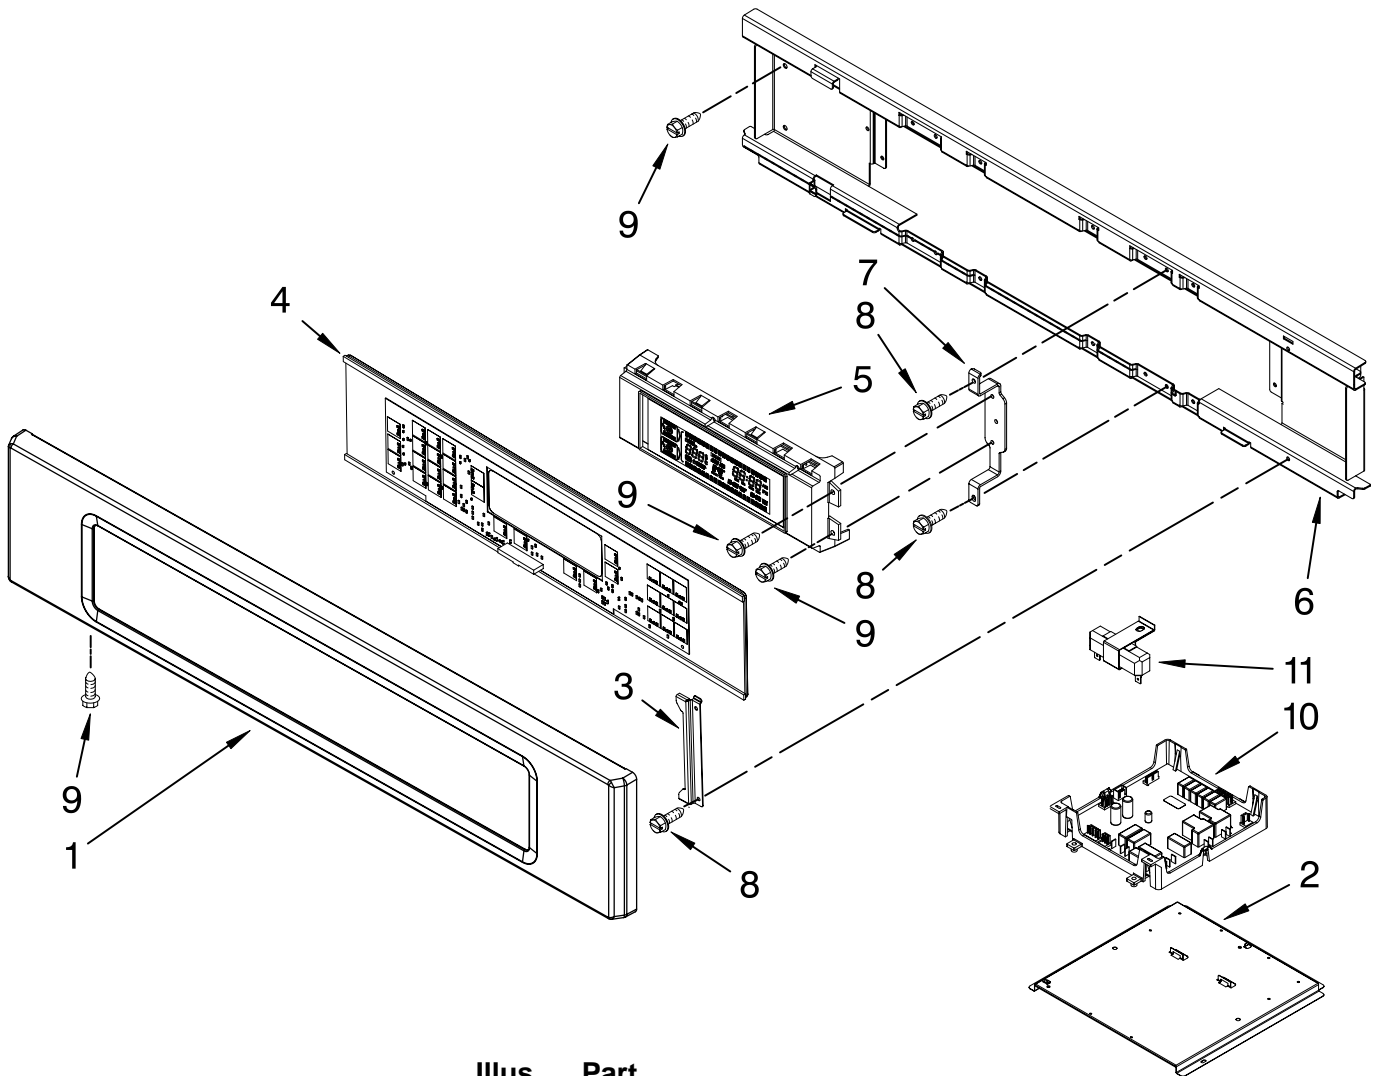

(White)

(Stainless)

Illus. No.	Part No.	DESCRIPTION	Illus. No.	Part No.	DESCRIPTION	Illus. No.	Part No.	DESCRIPTION
1		Literature Parts Installation Instructions	8	4449809	Screw	24	4448444	Mounting Grommet, Rail (6)
	8304336	English	9	4452158	Tube, Vent	25	4455641	Side, Chassis
	8304571	French	10	W10169756	Lens, Light	26	8304303	Back, Chassis
	W10162179	Use & Care Guide Tech Sheet	11	W10009940	Oven Light, Assembly	27		Liner, Oven (Not serviceable)
	W10185201	English	12	W10169757	Bulb, Light	28	8304452	Thermal Fuse 105C
	W10185202	French	13	3400832	Screw (2)	29	4455636	Sensor
	8304335	Easy Set Guide Safer Cooking Tips	14	8304627	Frame, Front	31	8303516	Base, Chassis
	9762761	English	15	8304493	Gasket, Door	32	8304478	Retainer, Gasket
	W10065852	French	16	3196176	Screw	33	8303517	Cover, Back
			17	4449040	Screw	34		Trim, Bottom Vent
2	W10153090	Bracket, Base	18	3400893	Screw (6)		8303705BL	Black
3		Hinge Receiver	19	4451478	Support, Insulation		8303705WH	White
	4455606	Right	20	W10169348	Thermostat, Bracket		8303705SS	Stainless
	4455605	Left	21		Mounting Rail, Side Right	FOLLOWING PARTS NOT ILLUSTRATED		
4	W10105790	Bumper, Door (2)		8303675BL	Black	INSULATION		
5	8303829	Exhaust, Vent Slope		8303675WH	White		8303965	Insulation, Wrap
6	W10181196	Divider, Vent Center		8303676BL	Black		8303967	Insulation, Back
7	8303511	Top Chassis		8303676WH	White			
			22	8303692	Latch, Mortorized			
			23	4449743	Screw			

FOR ORDERING INFORMATION REFER TO PARTS PRICE LIST

CONTROL PANEL PARTS

For Models: KEBK101SBL02, KEBK101SWH02, KEBK101SSS02
 (Black) (White) (Stainless)

Illus. No.	Part No.	DESCRIPTION
1	8303716BL 8303716WH W10165445	Panel, Control Black White Stainless
2	8303687	Support Appliance Manager
3	8303797	Bracket, Glass Touch
4	8304331	Control Panel, Glass Touch
5	W10118733	User Interface
6	8303719	Backer, Control
7	8303887	Bracket, Enclosure
8	4449154	Screw
9	3400832	Screw
10	W10119143	Appliance Manager
11	8304441	Resistor, Drop