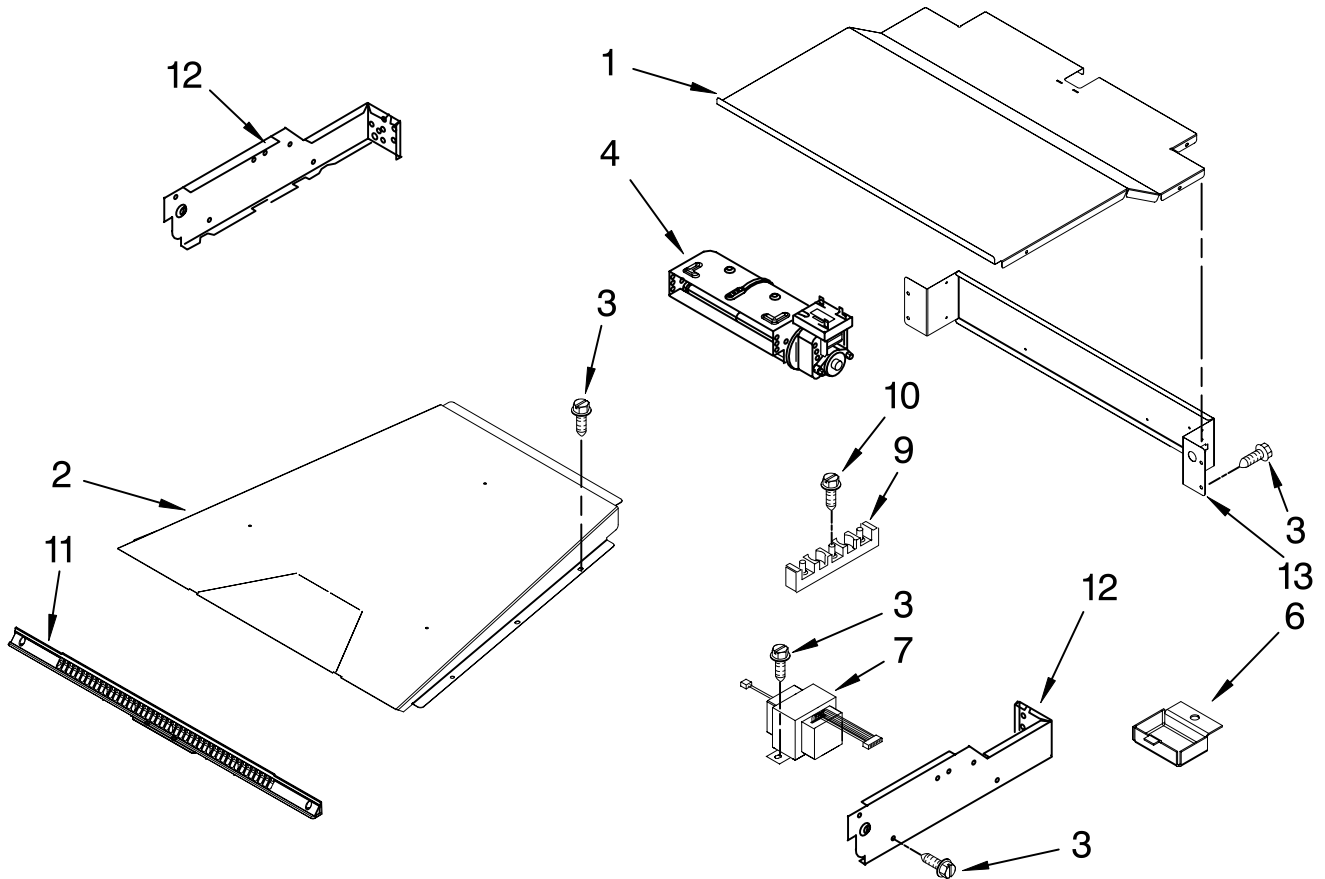

FOR ORDERING INFORMATION REFER TO PARTS PRICE LIST

TOP VENTING PARTS

For Models: KEBK101SBL02, KEBK101SWH02, KEBK101SSS02

(Black)

(White)

(Stainless)

Illus. No.	Part No.	DESCRIPTION
1	8304219	Cover, Top
2	8304643	Duct, Air Outlet
3	4449809	Screw
4	8303972	Blower, 60mm
6	8285593	Connector, Cover
7	W10111628	Transformr, Control
9	4449868	Block, Terminal
10	3400080	Screw
11	8303684	Vent, Control Panel
12		Side, Control Top
	8303518	Right
	8304255	Left
13	8303520	Back, Control