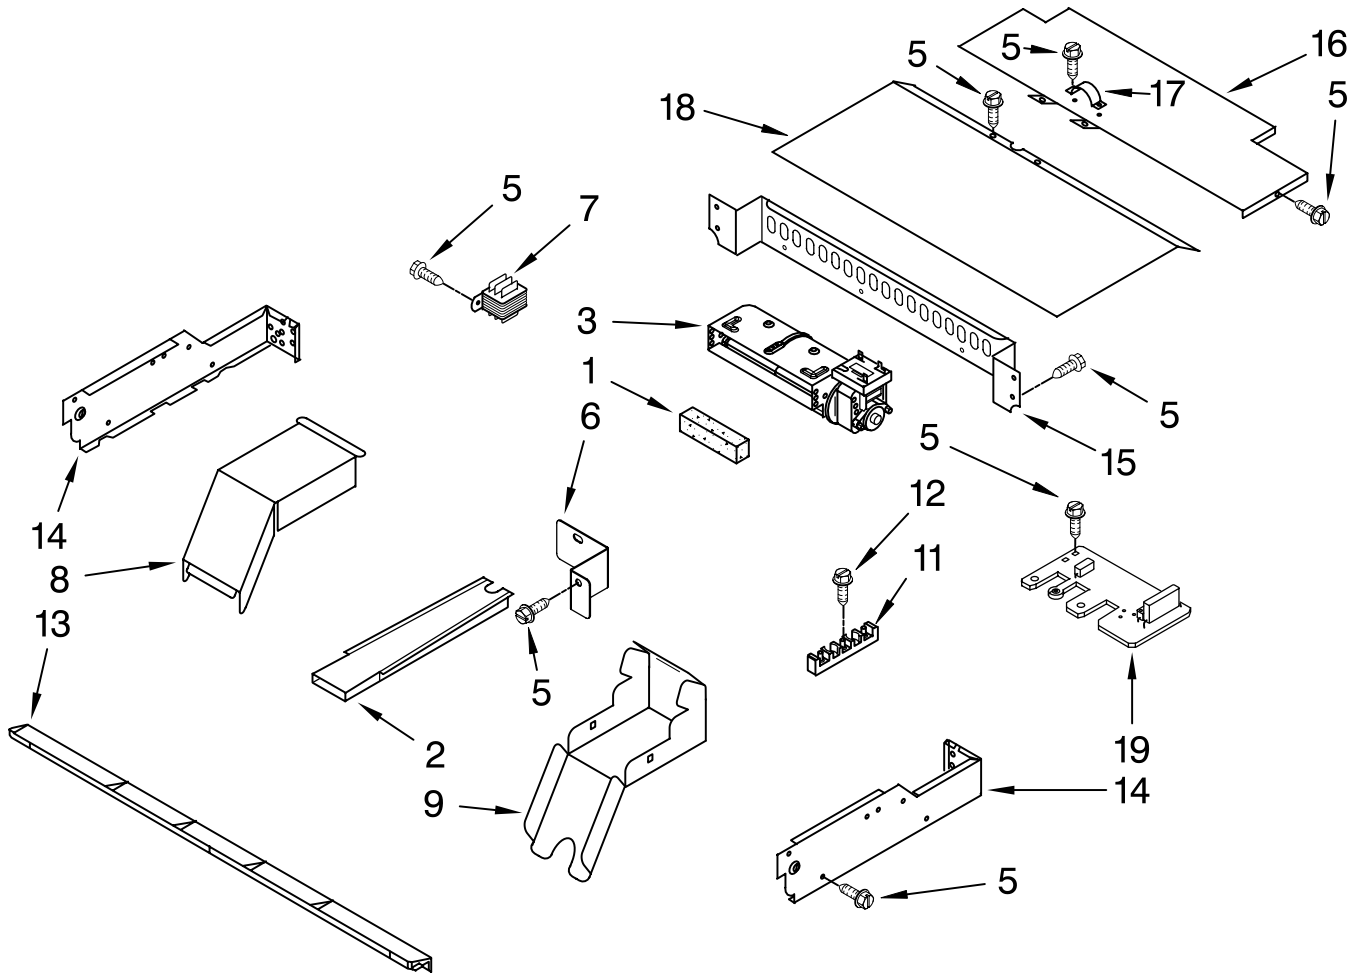

TOP VENTING PARTS

For Models: KEBC247VBL00, KEBC247VWH00, KEBC247VSS00
(Black) (White) (Stainless)

Illus. No.	Part No.	DESCRIPTION
1	4451758	Foam, Block
2	4451759	Vent, Exhaust
3		Blower
	W10016550	Lower Oven 45MM
	4457289	Upper Oven 65MM
5	4449809	Screw
6	8302390	Bracket, Support Air Stop

Illus. No.	Part No.	DESCRIPTION
7	9760587	Transformer
8	4455178	Elbow, Vent-Top
9	4455177	Elbow, Vent-Bottom
11	4449868	Block, Terminal
12	3400080	Screw
13	4448547	Vent, Control Panel

Illus. No.	Part No.	DESCRIPTION
14		Side, Control Top
	4451597	Right
	4451598	Left
15	9759135	Back, Control
16	4450549	Cover, Top Rear
17	4448664	Clamp
18	4452365	Cover, Top Front
19	4451985	Suppressor

FOR ORDERING INFORMATION REFER TO PARTS PRICE LIST