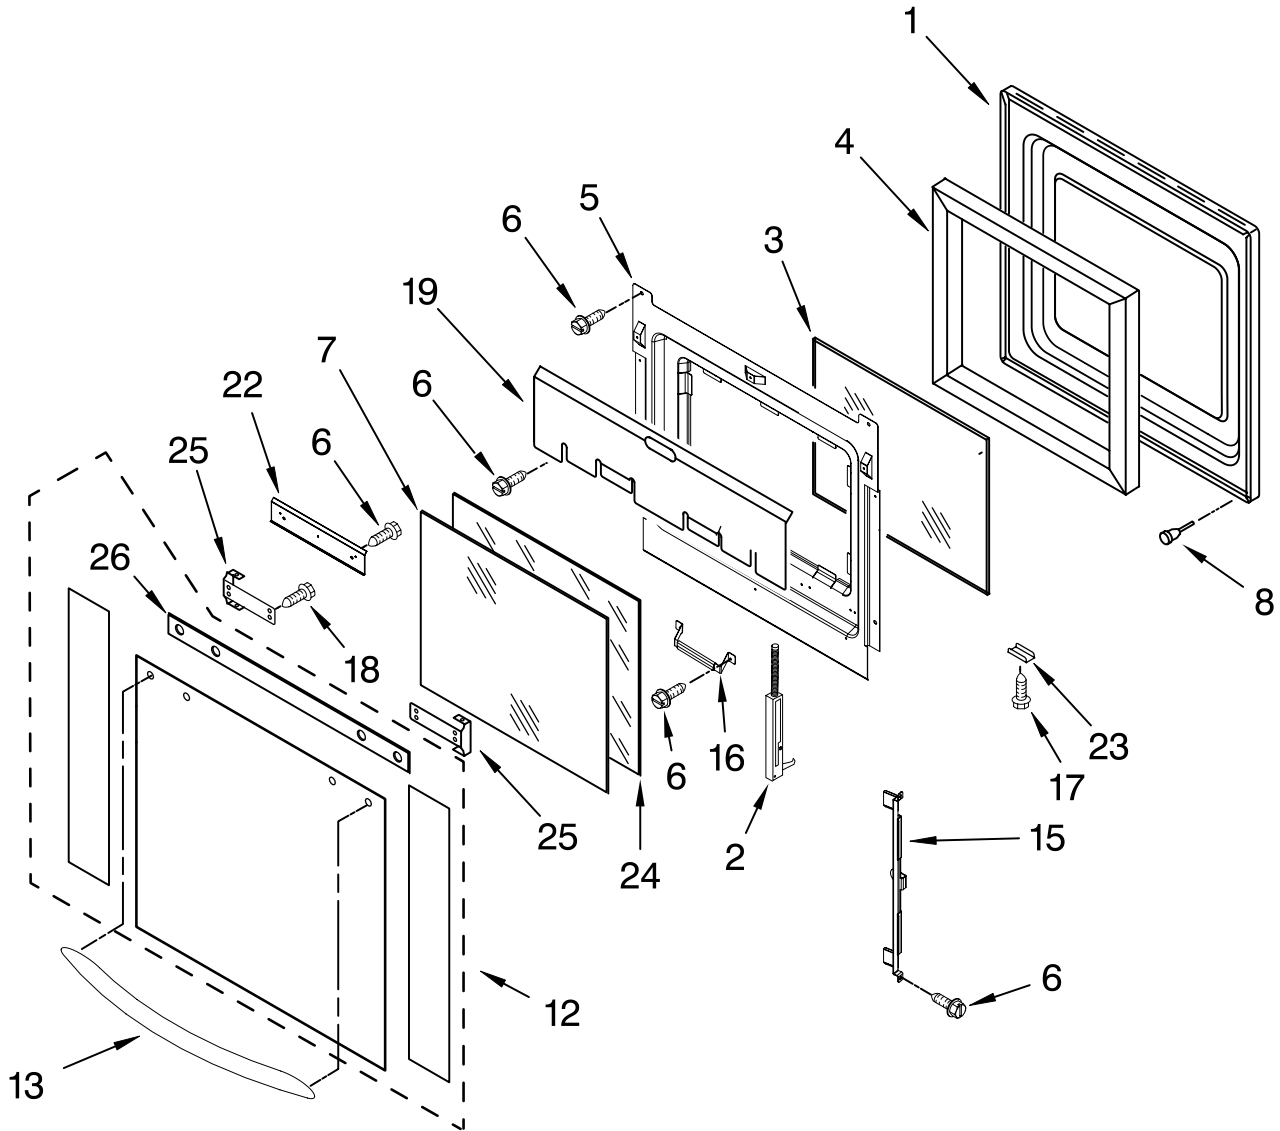

FOR ORDERING INFORMATION REFER TO PARTS PRICE LIST

CONTROL PANEL PARTS

For Models: KEBC247VBL00, KEBC247VWH00, KEBC247VSS00
 (Black) (White) (Stainless)

Illus. No.	Part No.	DESCRIPTION
1	8300815	Panel, Control Black
	8300816	White
	W10144975	Stainless
2	4452260	Spacer, Foam
3	8303022	Control, Electronic
4	4449745	Screw
5		Assembly, Membrane
	8302743	Black
	8302746	White
	8302770	Stainless
6	3400832	Screw
7	8301848	Latch, Sister Board

FOR ORDERING INFORMATION REFER TO PARTS PRICE LIST

OVEN DOOR PARTS

For Models: KEBC247VBL00, KEBC247VWH00, KEBC247VSS00

(Black)

(White)

(Stainless)

Illus. No.	Part No.	DESCRIPTION
1	8303698	Door Liner
2	9760569	Hinge, Door Right
	9760570	Left (For Stainless Model Only)
	9760571	Right
	9760572	Left
3	4449247	Glass, Inner
4	4451720	Insulation, Door
5	4457130	Retainer, Glass
6	4449809	Screw