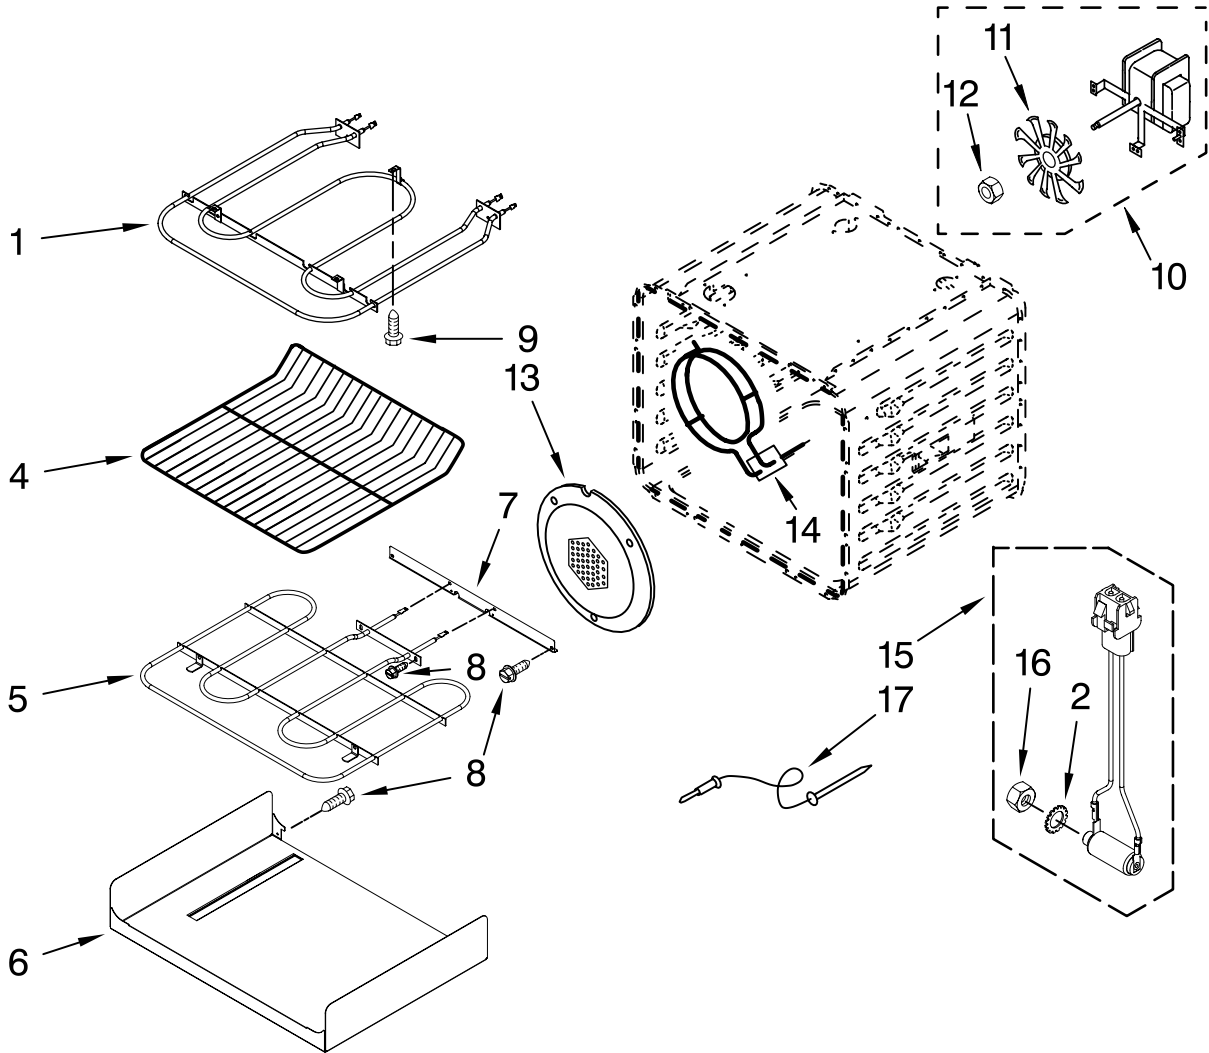

FOR ORDERING INFORMATION REFER TO PARTS PRICE LIST

CONTROL PANEL PARTS

For Models: KEBC247VBL00, KEBC247VWH00, KEBC247VSS00
 (Black) (White) (Stainless)

Illus. No.	Part No.	DESCRIPTION
1	8300815	Panel, Control Black
	8300816	White
	W10144975	Stainless
2	4452260	Spacer, Foam
3	8303022	Control, Electronic
4	4449745	Screw
5		Assembly, Membrane
	8302743	Black
	8302746	White
	8302770	Stainless
6	3400832	Screw
7	8301848	Latch, Sister Board

FOR ORDERING INFORMATION REFER TO PARTS PRICE LIST

OVEN DOOR PARTS

For Models: KEBC247VBL00, KEBC247VWH00, KEBC247VSS00

(Black)

(White)

(Stainless)

Illus. No.	Part No.	DESCRIPTION
1	8303698	Door Liner
2	9760569	Hinge, Door Right
	9760570	Left (For Stainless Model Only)
	9760571	Right
	9760572	Left
3	4449247	Glass, Inner
4	4451720	Insulation, Door
5	4457130	Retainer, Glass
6	4449809	Screw

FOR ORDERING INFORMATION REFER TO PARTS PRICE LIST

INTERNAL OVEN PARTS

For Models: KEBC247VBL00, KEBC247VWH00, KEBC247VSS00
 (Black) (White) (Stainless)

Illus. No.	Part No.	DESCRIPTION
1	9760772	Element, Broil
2	9755547	Lock Washers
4	4448716	Rack, Oven
5	9760768	Element, Bake
6	4455035	Tray, Hidden Bake
7	4450039	Cover, Bake Tray
8	4449809	Screw
9	4449154	Screw
10	W10116228	Motor, Convection Fan
11	W10116351	Blade, Fan
12	W10116349	Nut
13	W10160821	Cover, Fan
14	9760769	Element, Convection
15	9755543	Jack, Meat Probe
16	9755546	Nut, Hex
17	9755542	Probe, Meat