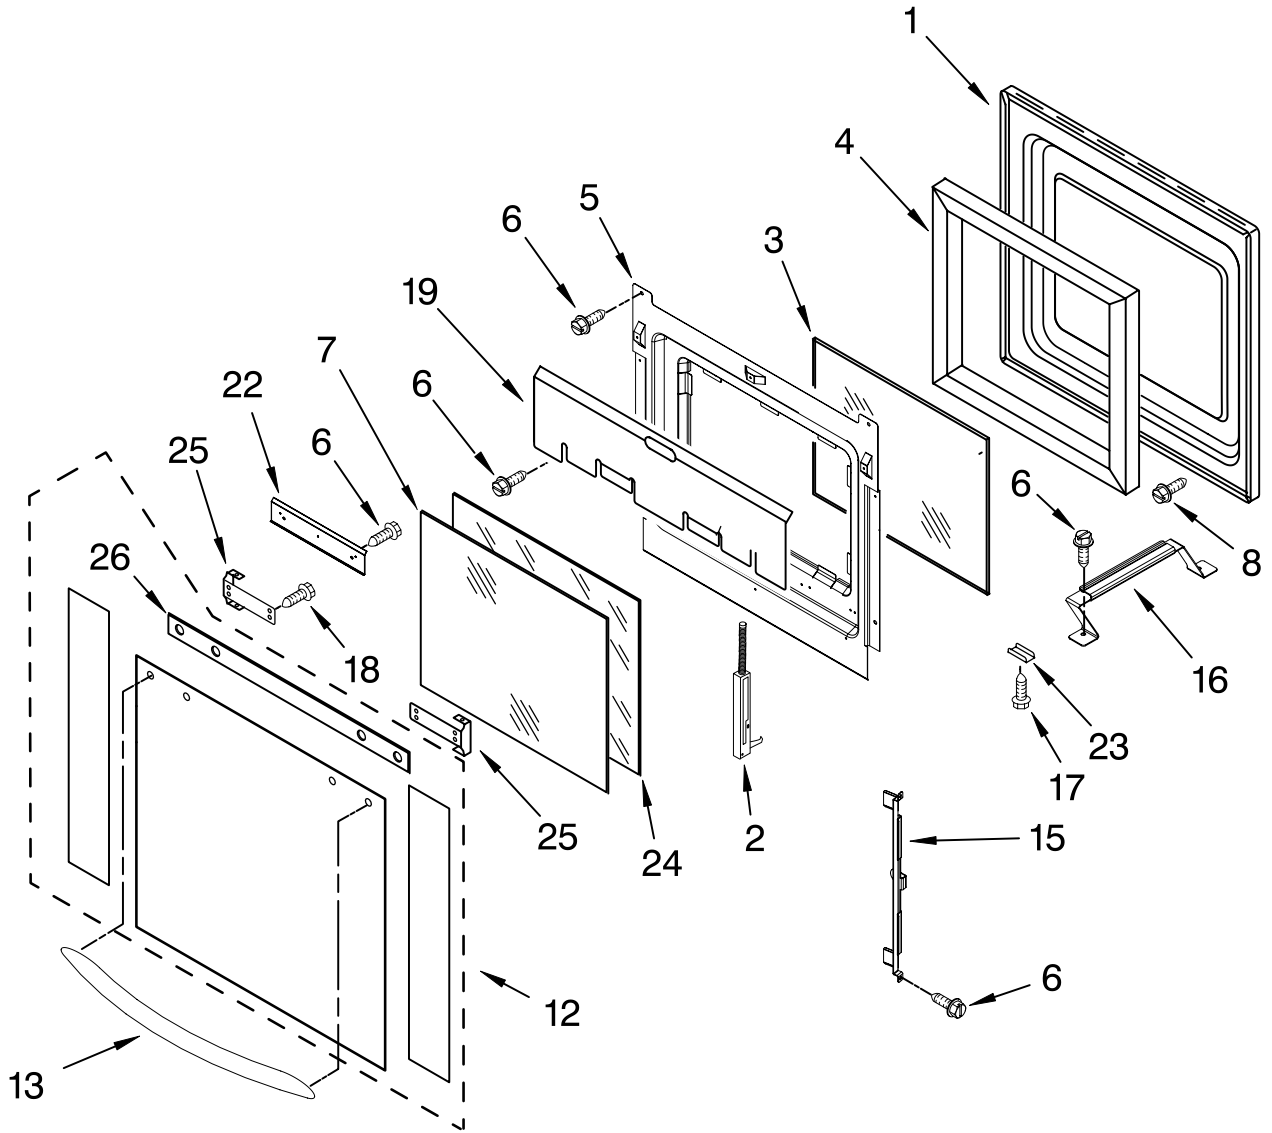

FOR ORDERING INFORMATION REFER TO PARTS PRICE LIST

CONTROL PANEL PARTS

For Models: KEBC247KBL06, KEBC247KWH06, KEBC247KSS06
 (Black) (White) (Stainless)

Illus. No.	Part No.	DESCRIPTION
1	8300815	Panel, Control Black
	8300816	White
	W10144975	Stainless
2	4452260	Spacer, Foam
3	8303018	Control, Electronic
4	4449745	Screw
5		Assembly, Membrane
	8302743	Black
	8302746	White
	8302770	Stainless
6	3400832	Screw
7	8301848	Latch, Sister Board

FOR ORDERING INFORMATION REFER TO PARTS PRICE LIST

OVEN DOOR PARTS

For Models: KEBC247KBL06, KEBC247KWH06, KEBC247KSS06
(Black) (White) (Stainless)

Illus. No.	Part No.	DESCRIPTION	Illus. No.	Part No.	DESCRIPTION	Illus. No.	Part No.	DESCRIPTION
1	8303698	Door Liner	8	4448520	Bumper, Door	18	3196184	Screw
2	9760569	Hinge, Door Right (Green)	12		Assembly, Door Glass	19	4457101	Shield, Heat
	9760570	Left (Green)		8300836	Black	22	4457112	Shield, Heat (Bottom)
		(Below hinges are used on Stainless models only)		8300837	White	23		Retainer, Clip
				W10151060	Stainless		4450863	Black
	9760571	Right (White)	13		Door Handle		4450864	White
	9760572	Left (White)		9760538	Black	W10145010		Stainless
3	4449247	Glass, Inner		4452499	White	24	9759226	Glass, Inner
4	4451720	Insulation, Door		9760537	Stainless	25		Bracket, Handle
5	4457130	Retainer, Glass	15	9759229	Bracket(2nd Glass)		4455803	Right
6	4449809	Screw	16	9759230	Bracket(3rd Glass)		4455804	Left
7	9759223	Glass, Inner	17	3400832	Screw	26	8300853	Seal, Door