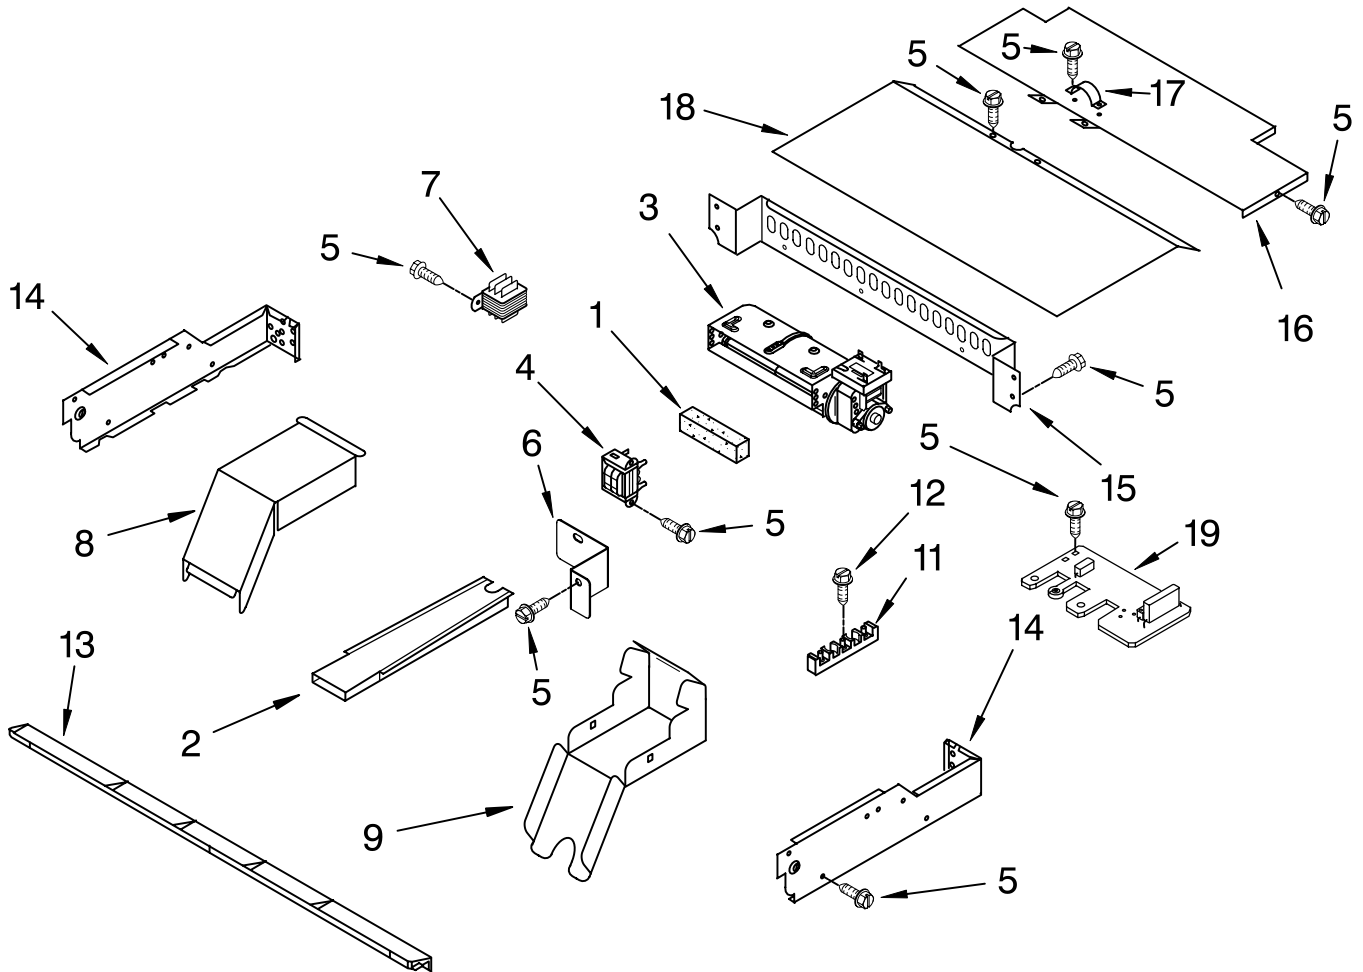

TOP VENTING PARTS

For Models: KEBC247KBL06, KEBC247KWH06, KEBC247KSS06
(Black) (White) (Stainless)

Illus. No.	Part No.	DESCRIPTION	Illus. No.	Part No.	DESCRIPTION	Illus. No.	Part No.	DESCRIPTION
1	4451758	Foam, Block	7	8300642	Transformer	14		Side, Control Top
2	4451759	Vent, Exhaust	8	4455178	Elbow, Vent-Top		4451597	Right
3	W10016550	Blower	9	4455177	Elbow, Vent-Bottom		4451598	Left
	4457289	Lower Oven 45MM	11	4449868	Block, Terminal	15	9759135	Back, Control
	9760588	Upper Oven 65MM	12	3400080	Screw	16	4450549	Cover, Top Rear
4		Transformer, Lights	13	4448547	Vent, Control Panel	17	4448664	Clamp
5	4449809	Screw				18	4452365	Cover, Top Front
6	8302390	Bracket, Support Air Stop				19	4451985	Suppressor

FOR ORDERING INFORMATION REFER TO PARTS PRICE LIST