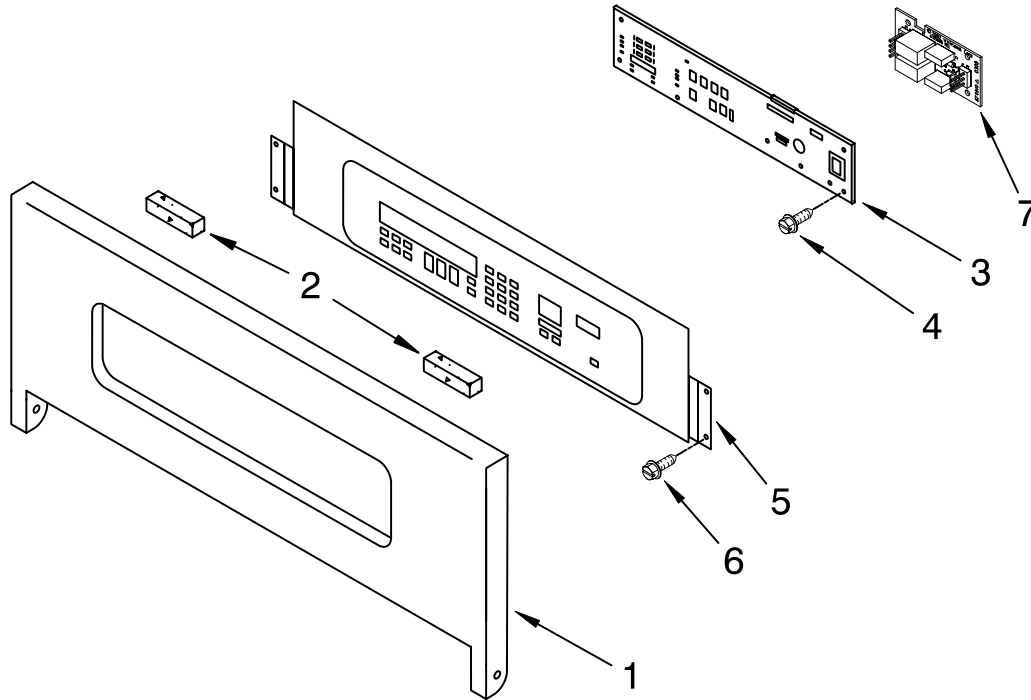

FOR ORDERING INFORMATION REFER TO PARTS PRICE LIST

CONTROL PANEL PARTS

For Models: KEBC247KBL06, KEBC247KWH06, KEBC247KSS06
 (Black) (White) (Stainless)

Illus. No.	Part No.	DESCRIPTION
1	8300815	Panel, Control Black
	8300816	White
	W10144975	Stainless
2	4452260	Spacer, Foam
3	8303018	Control, Electronic
4	4449745	Screw
5		Assembly, Membrane
	8302743	Black
	8302746	White
	8302770	Stainless
6	3400832	Screw
7	8301848	Latch, Sister Board