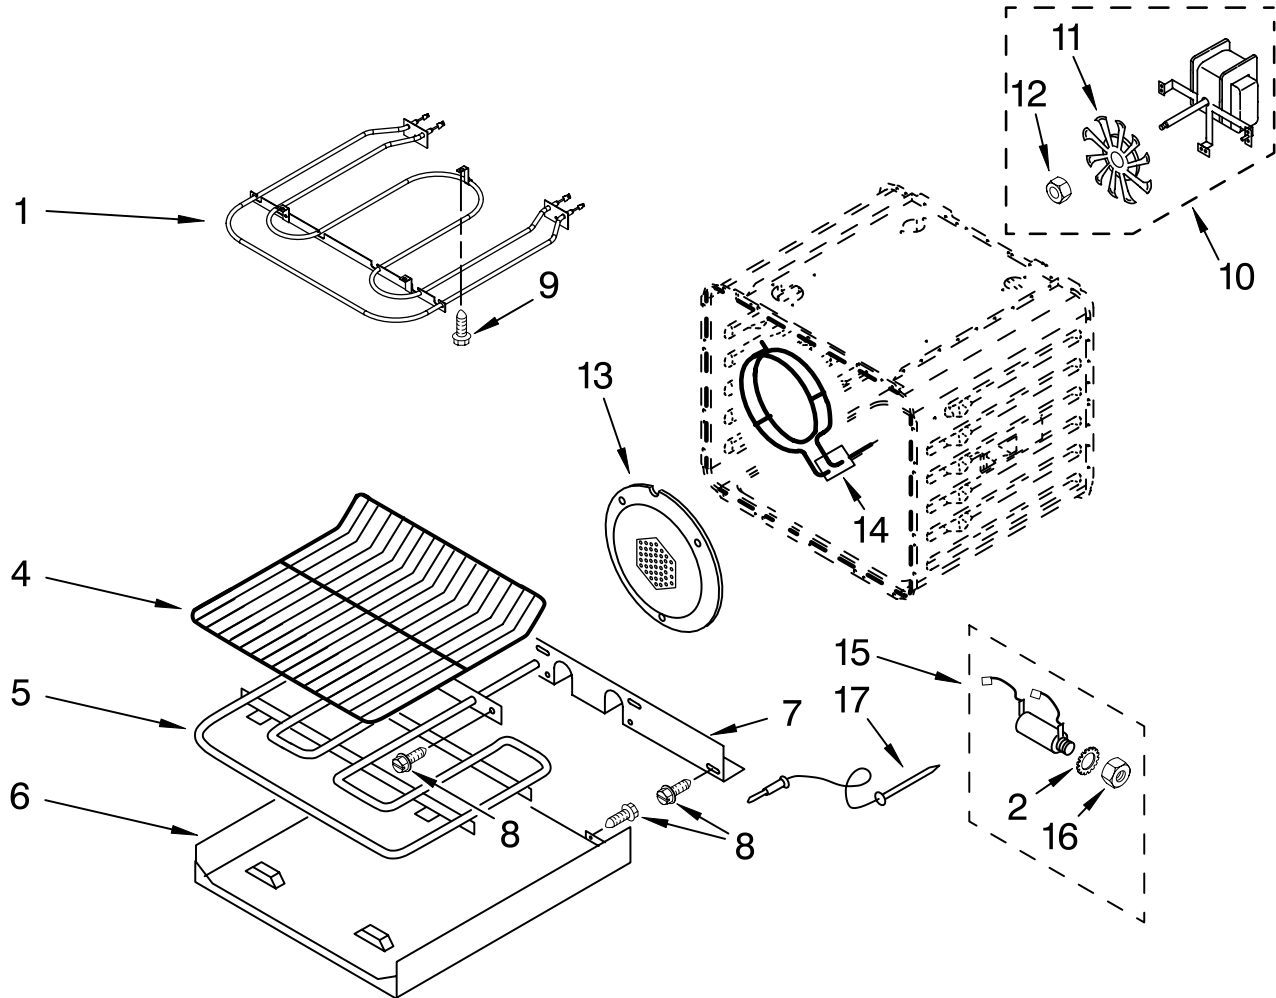

INTERNAL OVEN PARTS

For Models: KEBC247KBL06, KEBC247KWH06, KEBC247KSS06
(Black) (White) (Stainless)

Illus. No.	Part No.	DESCRIPTION

1	9760772	Element, Broil
2	9755547	Lock Washers
4	4448716	Rack, Oven
5	9760768	Element, Bake
6	4455035	Tray, Hidden Bake
7	4450039	Cover, Bake Tray
8	4449809	Screw
9	4449154	Screw
10	4451583	Motor, Convection
11	4452226	Blade, Fan
12	4452227	Nut
13	4448418	Cover, Fan
14	9760769	Element, Convection
15	9755543	Jack, Meat Probe
16	9755546	Nut, Hex
17	9755542	Probe, Meat

FOR ORDERING INFORMATION REFER TO PARTS PRICE LIST