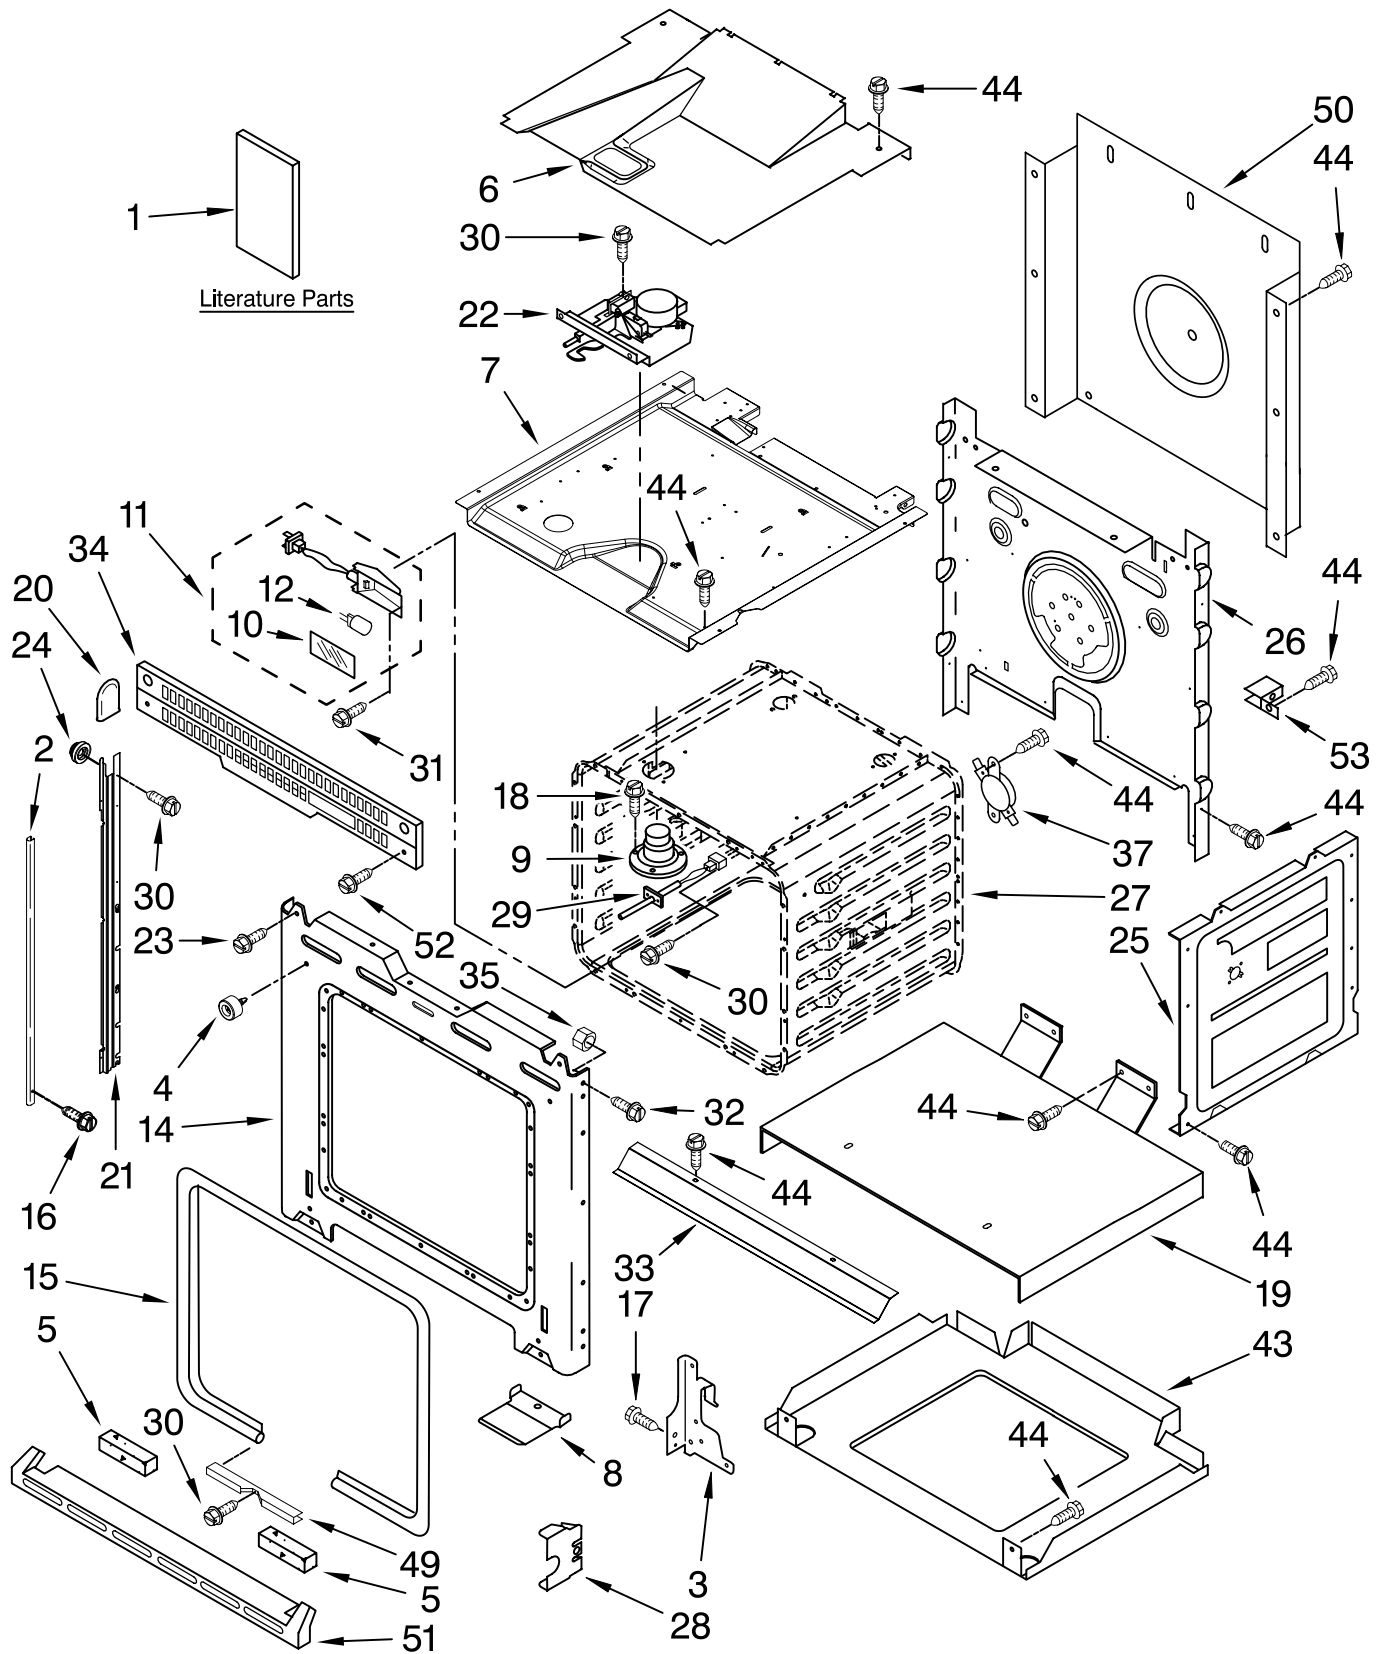

For Models: KEBC247KBL07, KEBC247KWH07, KEBC247KSS07
(Black) (White) (Stainless)

24" BUILT-IN ELECTRIC
DOUBLE OVEN
SELF-CLEAN

FOR ORDERING INFORMATION REFER TO PARTS PRICE LIST