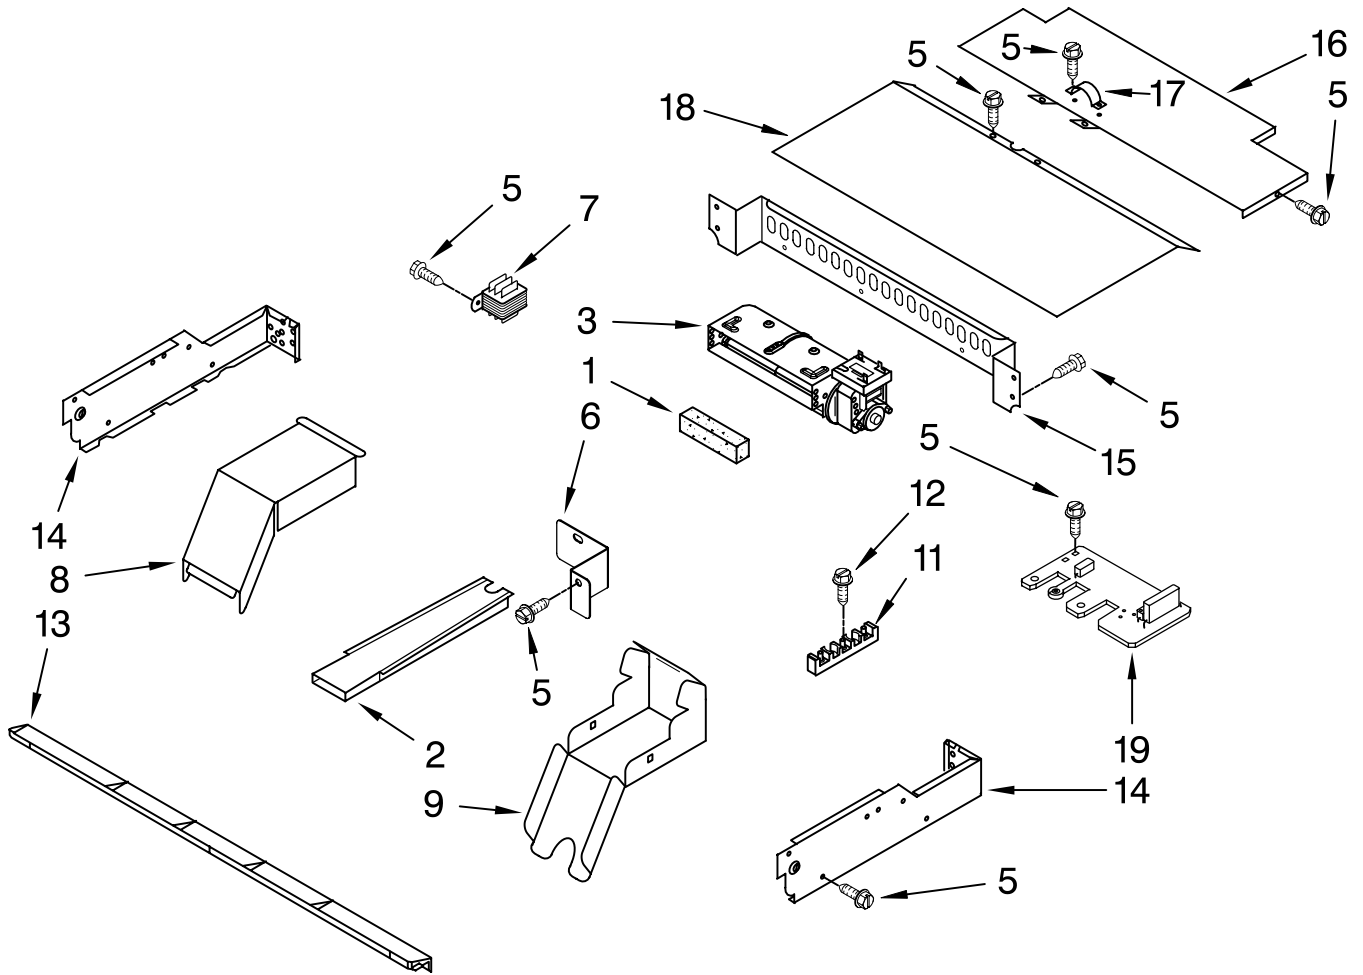

FOR ORDERING INFORMATION REFER TO PARTS PRICE LIST

INTERNAL OVEN PARTS

For Models: KEBC247KBL07, KEBC247KWH07, KEBC247KSS07
 (Black) (White) (Stainless)

Illus. No.	Part No.	DESCRIPTION
1	9760772	Element, Broil
2	9755547	Lock Washers
4	4448716	Rack, Oven
5	9760768	Element, Bake
6	4455035	Tray, Hidden Bake
7	4450039	Cover, Bake Tray
8	4449809	Screw
8	4449154	Screw
9	W10116228	Motor, Convection
10	W10116351	Blade, Fan
11	W10116349	Nut
12	4448418	Cover, Fan
13	9760769	Element, Convection
14	9755543	Jack, Meat Probe
15	9755546	Nut, Hex
16	9755542	Probe, Meat
17		

FOR ORDERING INFORMATION REFER TO PARTS PRICE LIST

TOP VENTING PARTS

For Models: KEBC247KBL07, KEBC247KWH07, KEBC247KSS07
 (Black) (White) (Stainless)

Illus. No.	Part No.	DESCRIPTION	Illus. No.	Part No.	DESCRIPTION	Illus. No.	Part No.	DESCRIPTION
1	4451758	Foam, Block	7	9760587	Transformer	14		Side, Control Top
2	4451759	Vent, Exhaust	8	4455178	Elbow, Vent-Top		4451597	Right
3		Blower	9	4455177	Elbow, Vent-Bottom		4451598	Left
	W10016550	Lower Oven 45MM	11	4449868	Block, Terminal	15	9759135	Back, Control
	4457289	Upper Oven 65MM	12	3400080	Screw	16	4450549	Cover, Top Rear
5	4449809	Screw	13	4448547	Vent, Control Panel	17	4448664	Clamp
6	8302390	Bracket, Support Air Stop				18	4452365	Cover, Top Front
						19	4451985	Suppressor