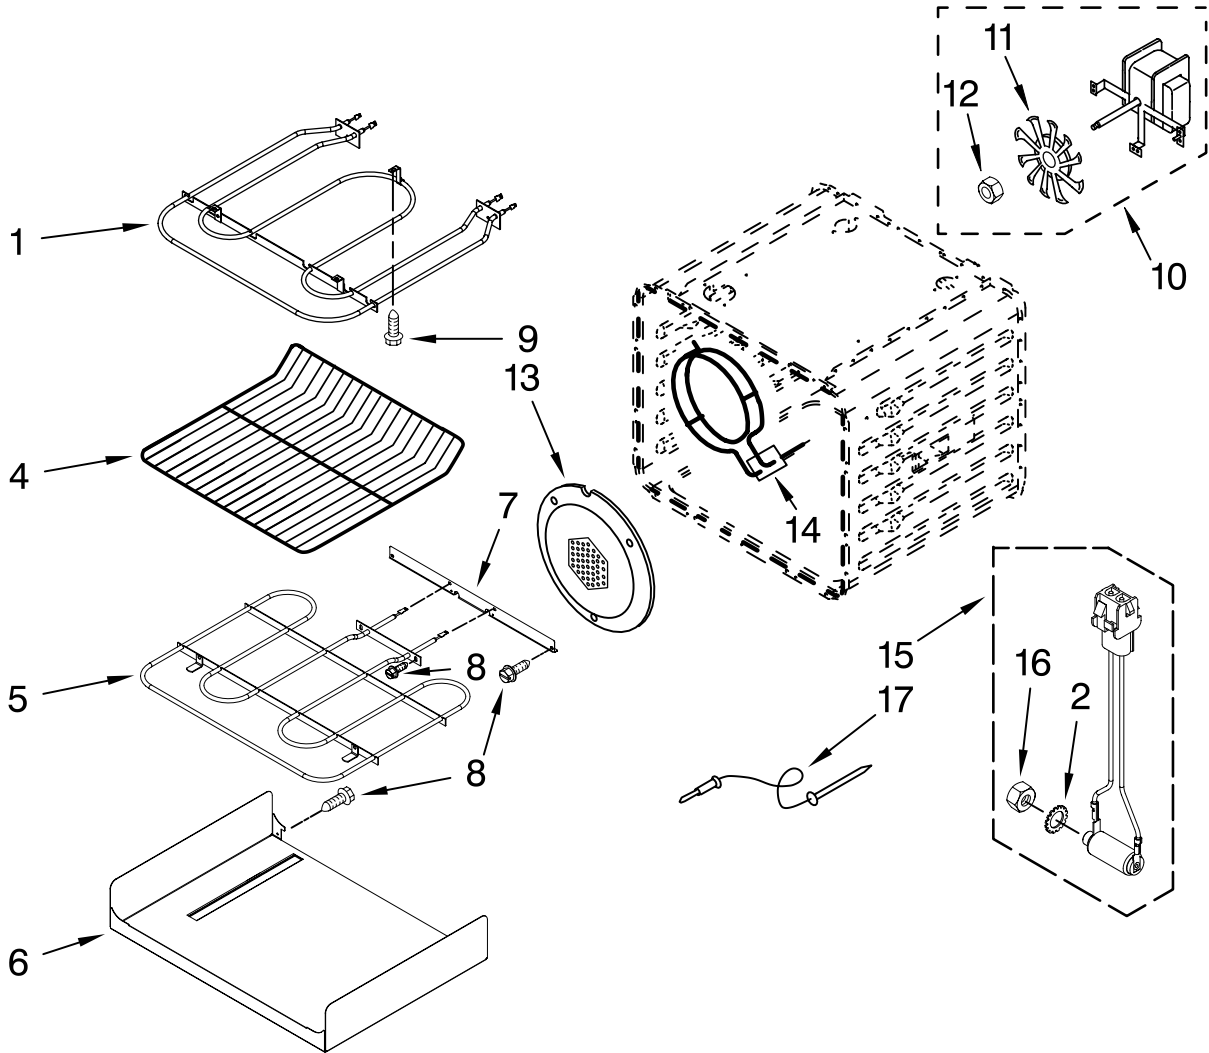

FOR ORDERING INFORMATION REFER TO PARTS PRICE LIST

OVEN DOOR PARTS

For Models: KEBC247KBL07, KEBC247KWH07, KEBC247KSS07

(Black)

(White)

(Stainless)

Illus. No.	Part No.	DESCRIPTION	Illus. No.	Part No.	DESCRIPTION	Illus. No.	Part No.	DESCRIPTION
1	8303698	Door Liner	7	9759223	Glass, Inner	18	3196184	Screw
2	9760569	Hinge, Door Right (Green)	8	4448520	Bumper, Door	19	4457101	Shield, Heat
	9760570	Left (Green)	12		Assembly, Door Glass	22	4457112	Shield, Heat (Bottom)
		(Below hinges are used on Stainless models only)		8300836	Black	23		Retainer, Clip
	9760571	Right (White)		8300837	White		4450863	Black
	9760572	Left (White)	13	W10151060	Stainless Door Handle		4450864	White
3	4449247	Glass, Inner		9760538	Black		W10145010	Stainless
4	4451720	Insulation, Door		4452499	White	24	9759226	Glass, Inner
5	4457130	Retainer, Glass		9760537	Stainless	25		Bracket, Handle
6	4449809	Screw	15	9759229	Bracket(2nd Glass)		4455803	Right
			16	9759230	Bracket(3rd Glass)		4455804	Left
			17	3400832	Screw	26	8300853	Seal, Door

FOR ORDERING INFORMATION REFER TO PARTS PRICE LIST

INTERNAL OVEN PARTS

For Models: KEBC247KBL07, KEBC247KWH07, KEBC247KSS07
 (Black) (White) (Stainless)

Illus. No.	Part No.	DESCRIPTION
1	9760772	Element, Broil
2	9755547	Lock Washers
4	4448716	Rack, Oven
5	9760768	Element, Bake
6	4455035	Tray, Hidden Bake
7	4450039	Cover, Bake Tray
8	4449809	Screw
8	4449154	Screw
9	W10116228	Motor, Convection
10	W10116351	Blade, Fan
11	W10116349	Nut
12	4448418	Cover, Fan
13	9760769	Element, Convection
14	9755543	Jack, Meat Probe
15	9755546	Nut, Hex
16	9755542	Probe, Meat
17		