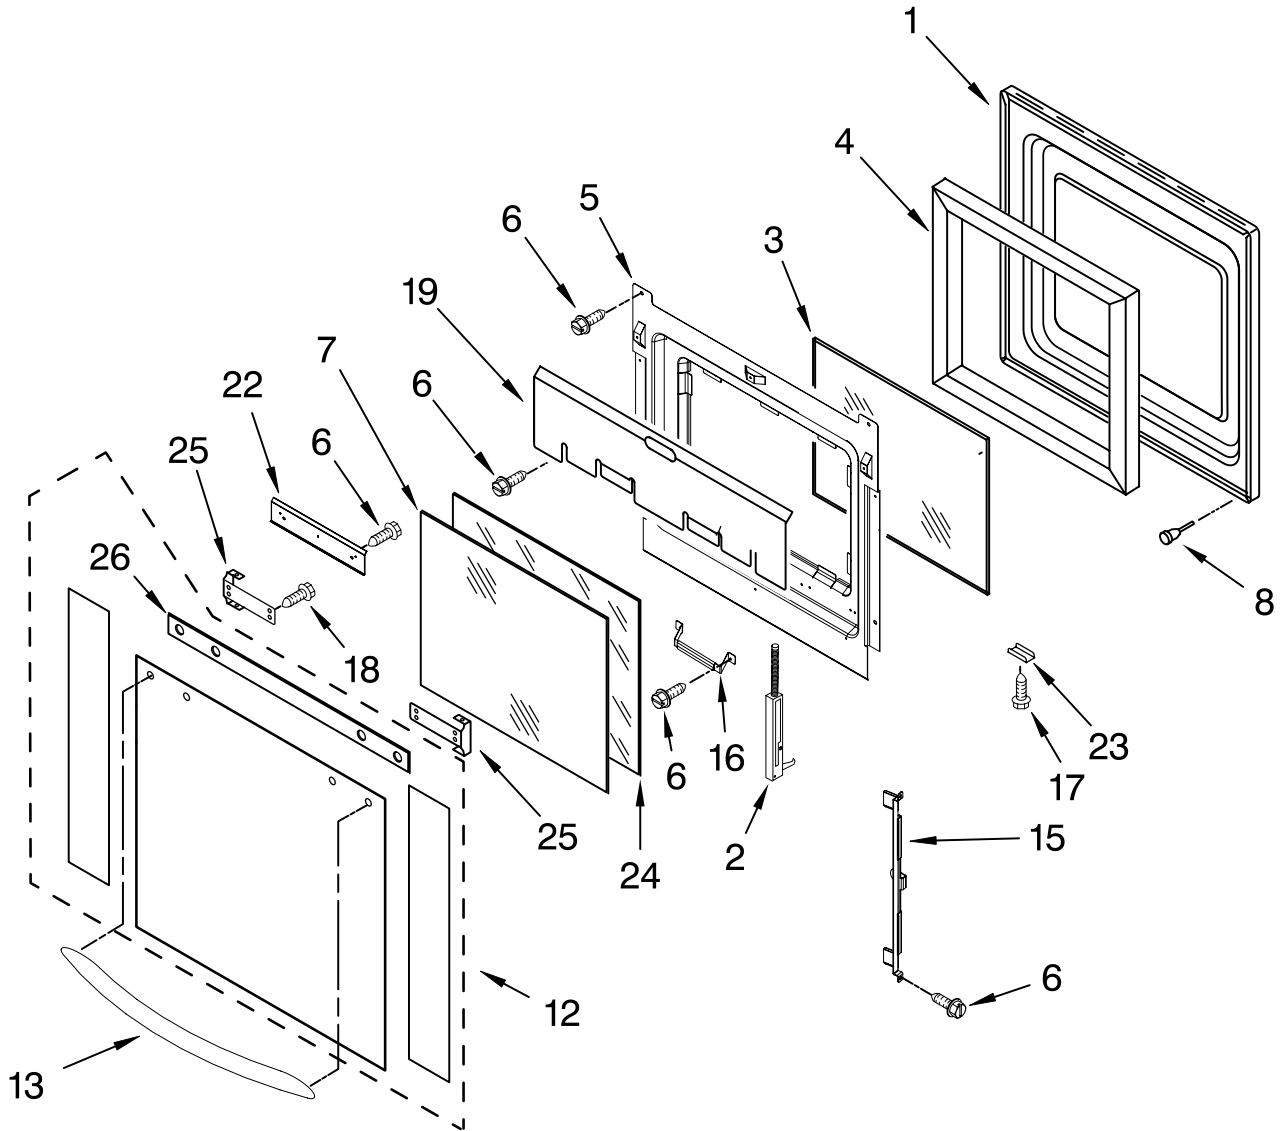

FOR ORDERING INFORMATION REFER TO PARTS PRICE LIST

OVEN DOOR PARTS

For Models: KEBC247KBL07, KEBC247KWH07, KEBC247KSS07

(Black)

(White)

(Stainless)

Illus. No.	Part No.	DESCRIPTION	Illus. No.	Part No.	DESCRIPTION	Illus. No.	Part No.	DESCRIPTION
1	8303698	Door Liner	7	9759223	Glass, Inner	18	3196184	Screw
2	9760569	Hinge, Door Right (Green)	8	4448520	Bumper, Door	19	4457101	Shield, Heat
	9760570	Left (Green)	12		Assembly, Door Glass	22	4457112	Shield, Heat (Bottom)
		(Below hinges are used on Stainless models only)		8300836	Black	23		Retainer, Clip
	9760571	Right (White)		8300837	White		4450863	Black
	9760572	Left (White)	13	W10151060	Stainless Door Handle		4450864	White
3	4449247	Glass, Inner		9760538	Black		W10145010	Stainless
4	4451720	Insulation, Door		4452499	White	24	9759226	Glass, Inner
5	4457130	Retainer, Glass		9760537	Stainless	25		Bracket, Handle
6	4449809	Screw	15	9759229	Bracket(2nd Glass)		4455803	Right
			16	9759230	Bracket(3rd Glass)		4455804	Left
			17	3400832	Screw	26	8300853	Seal, Door

FOR ORDERING INFORMATION REFER TO PARTS PRICE LIST

INTERNAL OVEN PARTS

For Models: KEBC247KBL07, KEBC247KWH07, KEBC247KSS07
 (Black) (White) (Stainless)

Illus. No.	Part No.	DESCRIPTION
1	9760772	Element, Broil
2	9755547	Lock Washers
4	4448716	Rack, Oven
5	9760768	Element, Bake
6	4455035	Tray, Hidden Bake
7	4450039	Cover, Bake Tray
8	4449809	Screw
8	4449154	Screw
9	W10116228	Motor, Convection
10	W10116351	Blade, Fan
11	W10116349	Nut
12	4448418	Cover, Fan
13	9760769	Element, Convection
14	9755543	Jack, Meat Probe
15	9755546	Nut, Hex
16	9755542	Probe, Meat
17		