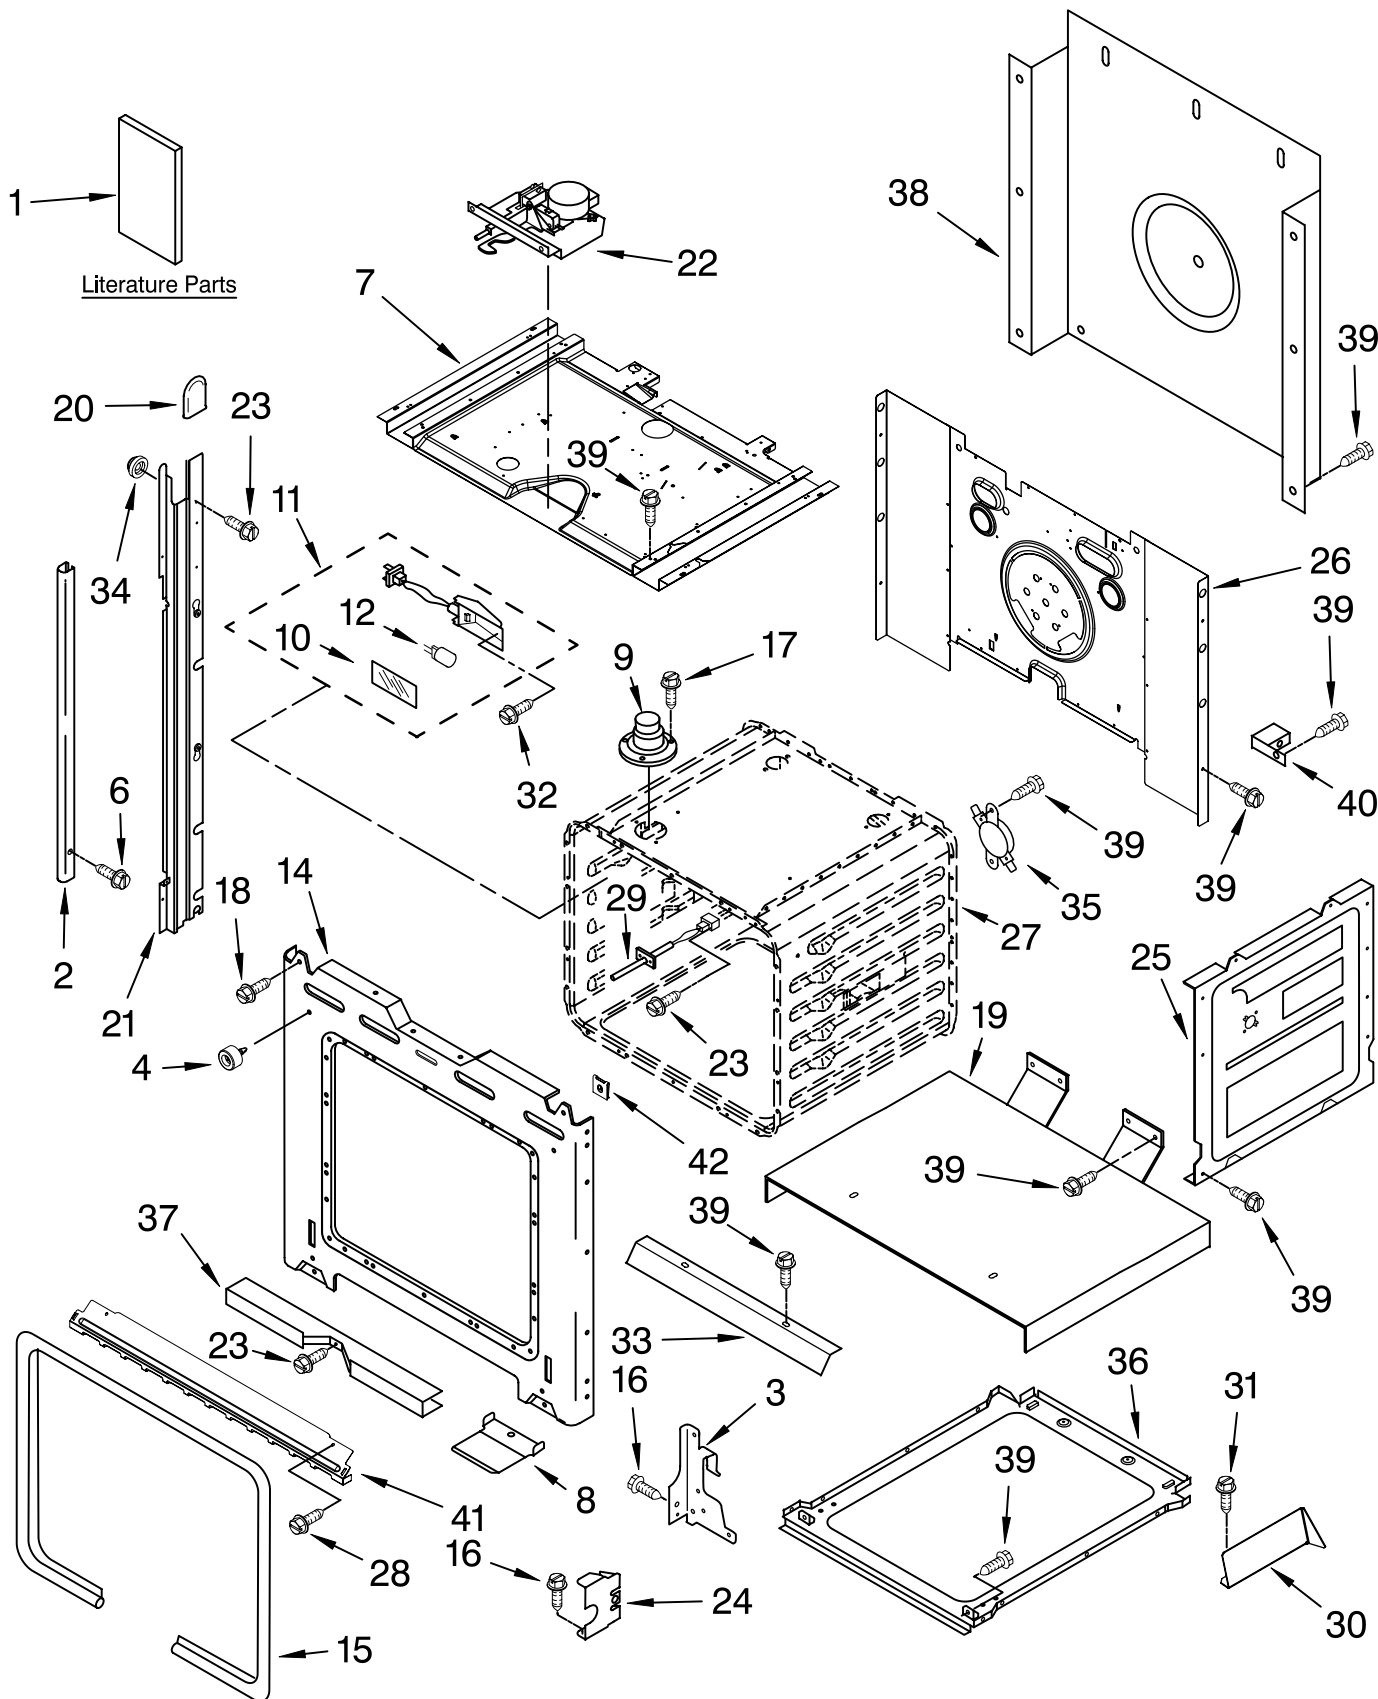

OVEN PARTS

For Models: KEBC167VSS00
(Stainless)

36" BUILT-IN
ELECTRIC OVEN
THERMAL CONVECTION

FOR ORDERING INFORMATION REFER TO PARTS PRICE LIST

OVEN PARTS

For Models: KEBC167VSS00
(Stainless)

Illus. No.	Part No.	DESCRIPTION
1		Literature Parts
	8304426	Installation Instructions
	W10162183	Use & Care Guide
		Tech Sheet (Oven)
	W10185214	English
	W10185215	French
		Easy Set Guide
	4449264	English
	4448687	French
	9762761	Safer Cooking Tips
	W10065852	English
	French	
2		Trim, Side
	W10144983	Right
	W10144984	Left
3		Hinge Receiver
	4455606	Right
	4455605	Left
4	W10105790	Bumper, Door
6	694091	Screw
7	8301784	Top Chassis
8	W10145009	Deflector, Vent

Illus. No.	Part No.	DESCRIPTION
9	4452158	Tube, Vent
10	W10169756	Lens, Light
11	W10009940	Assembly, Oven Light
12	W10169757	Bulb, Light
14	W10115832	Frame, Front
15	8300142	Gasket, Door
16	4449743	Screw
17	3196176	Screw
18	4449040	Screw
19	8300184	Support, Insulation
20	4451605	Cap, Spacer
21		Rail, Side
	4450579	Right
	4450580	Left
22	9760888	Latch, Motorized
23	4449154	Screw
24	4452152	Bracket, Mounting
25	4455641	Side, Chassis
26	8302199	Back, Chassis
27		Liner, Oven
		(Not serviceable)
28	3400832	Screw
29	W10131825	Sensor
30		Bracket, Deflector
	8302338	Right
	8302339	Left

Illus. No.	Part No.	DESCRIPTION
31	3400805	Screw
32	4449748	Screw
33	8301780	Deflector, Vent
34	4448444	Grommet,
		Mounting Rail
35	9759243	Thermostat
36	8302327	Base, Chassis
37	4448933	Retainer, Gasket
38	4451747	Cover, Back
39	4449809	Screw
40	4449845	Support, Bracket
41	W10194389	Trim, Bottom
42	4450118	Nut