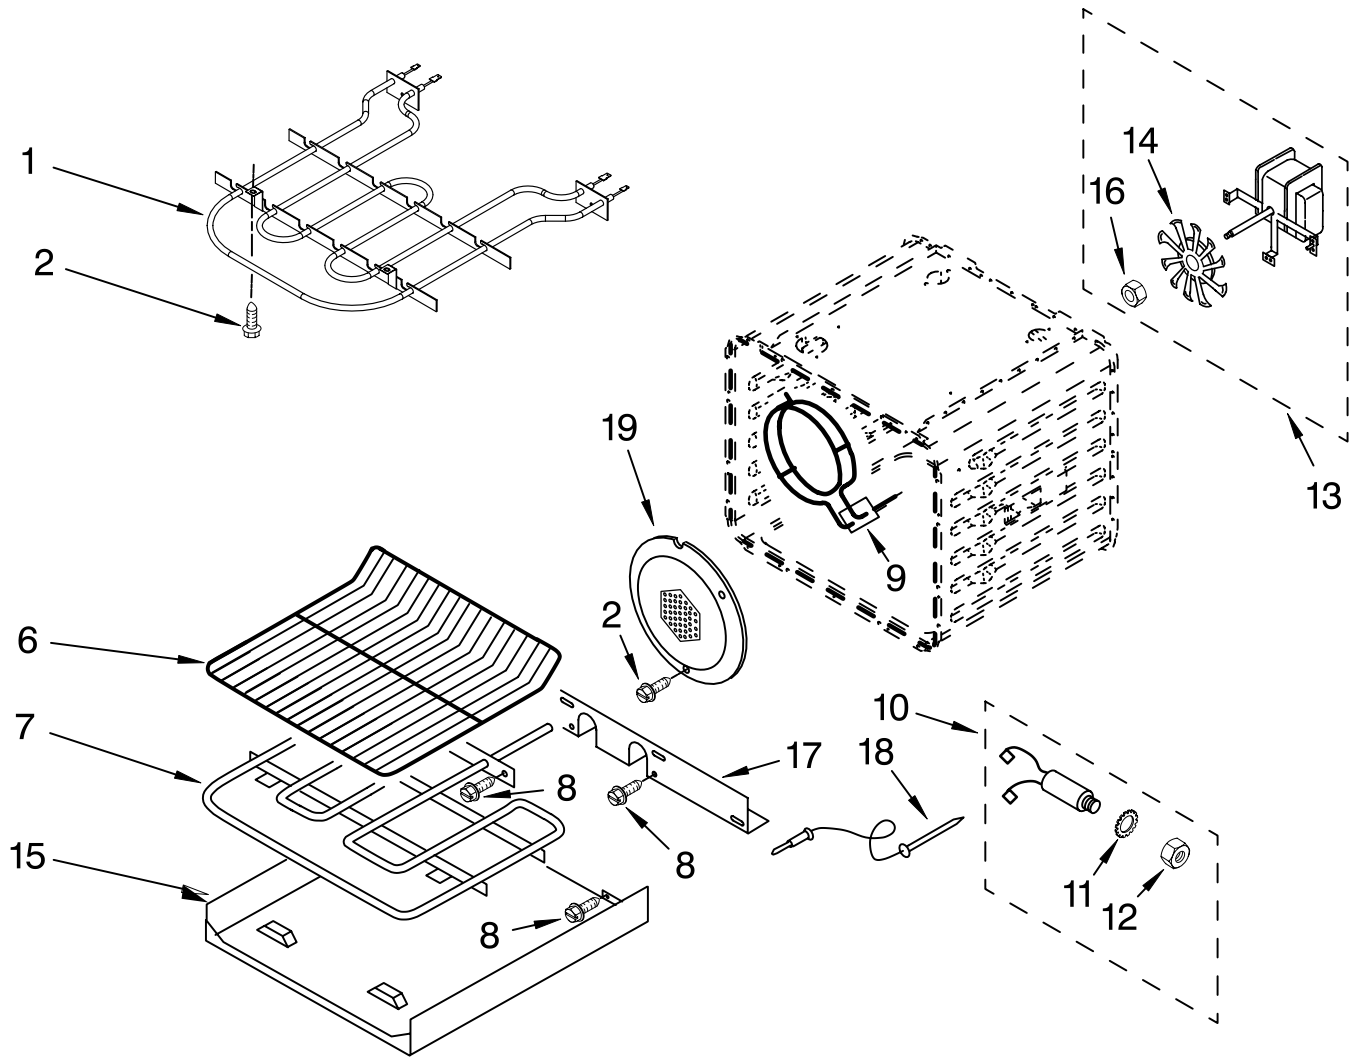

Illus. No.	Part No.	DESCRIPTION
31	3400805	Screw
32	4449748	Screw
33	8301780	Deflector, Vent
34	4448444	Grommet,
		Mounting Rail
35	9759243	Thermostat
36	8302327	Base, Chassis
37	4448933	Retainer, Gasket
38	4451747	Cover, Back
39	4449809	Screw
40	4449845	Support, Bracket
41	W10194389	Trim, Bottom
42	4450118	Nut

**FOLLOWING PARTS
NOT ILLUSTRATED**

INSULATION

8300158 Insulation, Wrap
8300159 Insulation, Back

CONTROL PANEL PARTS

For Models: KEBC167VSS00

(Stainless)

Illus. No.	Part No.	DESCRIPTION
1	W10144976	Panel, Control
2	3400832	Screw
3	8302322	Assembly, Control
4	4449745	Screw
5	8302764	Switch, Membrane

FOR ORDERING INFORMATION REFER TO PARTS PRICE LIST

INTERNAL OVEN PARTS

For Models: KEBC167VSS00

(Stainless)

Illus. No.	Part No.	DESCRIPTION
1	9760774	Element, Broil
2	4449154	Screw
6	9759437	Rack, Oven
7	9760770	Element, Bake
8	4449809	Screw
9	9760769	Element, Convection
10	9755543	Jack, Meat Probe
11	9755547	Lock Washer
12	9755546	Nut
13	W10116228	Motor, Convection
14	W10116351	Blade, Fan
15	8300799	Tray, Bake
16	W10116349	Nut
17	8300800	Cover, Bake Tray
18	9755542	Probe, Meat
19	W10160821	Cover, Fan