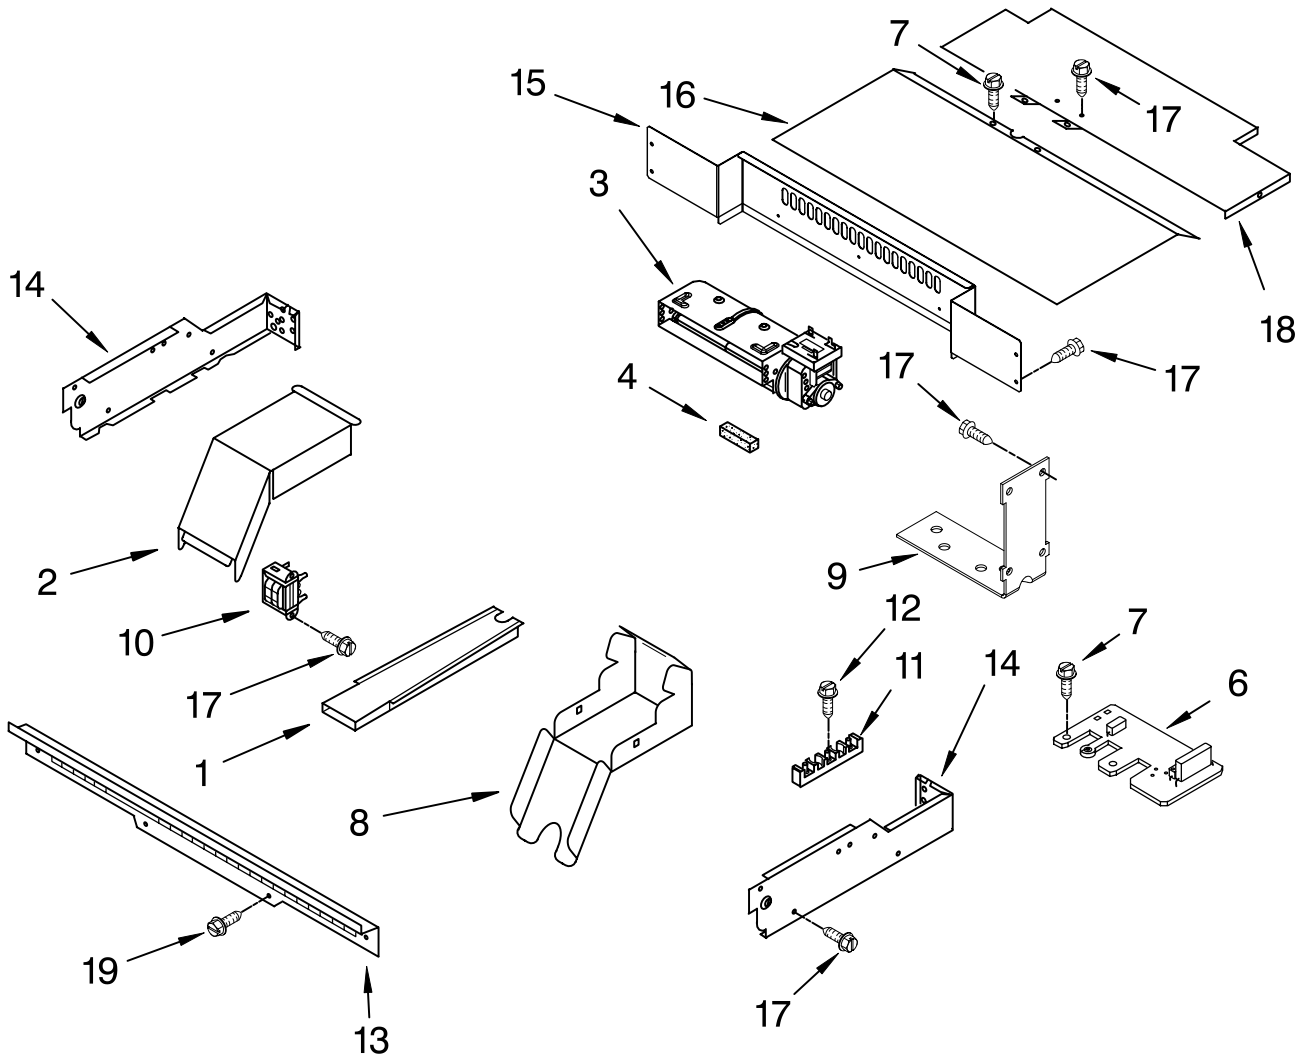

TOP VENTING PARTS

For Models: KEBC167VSS00

(Stainless)

Illus. No.	Part No.	DESCRIPTION
1	4451759	Vent, Exhaust
2	4455178	Elbow, Vent-Top
3	8300223	Blower 60MM
4	4451758	Block, Foam
6	4451985	Suppressor
7	3400080	Screw
8	4455177	Elbow, Vent-Bottom

Illus. No.	Part No.	DESCRIPTION
9	4455352	Bracket, Blower
10	9760587	Transformer, Control
11	4449868	Block, Terminal
12	3400080	Screw
13	8301778	Vent, Control Panel
14		Side, Control Top
	4451597	Right
	4451598	Left

Illus. No.	Part No.	DESCRIPTION
15	8302583	Back, Control
16	8301223	Cover, Top Rear
17	4449809	Screw
18	8301222	Cover, Top Front
19	4450038	Screw

FOR ORDERING INFORMATION REFER TO PARTS PRICE LIST