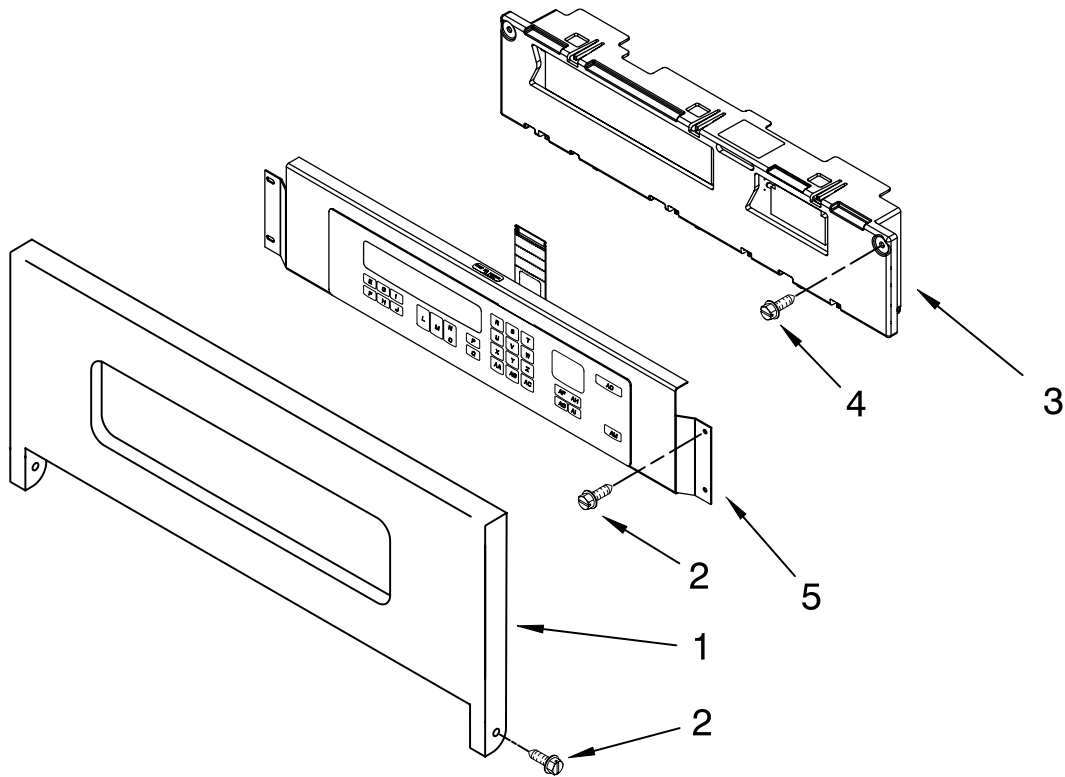

Illus. No.	Part No.	DESCRIPTION
31	3400805	Screw
32	4449748	Screw
33	8301780	Deflector, Vent
34	4448444	Grommet,
		Mounting Rail
35	9759243	Thermostat
36	8302327	Base, Chassis
37	4448933	Retainer, Gasket
38	4451747	Cover, Back
39	4449809	Screw
40	4449845	Support, Bracket
41	W10194389	Trim, Bottom
42	4450118	Nut

**FOLLOWING PARTS
NOT ILLUSTRATED**

INSULATION

8300158 Insulation, Wrap
8300159 Insulation, Back

CONTROL PANEL PARTS

For Models: KEBC167VSS00

(Stainless)

Illus. No.	Part No.	DESCRIPTION
1	W10144976	Panel, Control
2	3400832	Screw
3	8302322	Assembly, Control
4	4449745	Screw
5	8302764	Switch, Membrane

FOR ORDERING INFORMATION REFER TO PARTS PRICE LIST

INTERNAL OVEN PARTS

For Models: KEBC167VSS00

(Stainless)

Illus. No.	Part No.	DESCRIPTION
1	9760774	Element, Broil
2	4449154	Screw
6	9759437	Rack, Oven
7	9760770	Element, Bake
8	4449809	Screw
9	9760769	Element, Convection
10	9755543	Jack, Meat Probe
11	9755547	Lock Washer
12	9755546	Nut
13	W10116228	Motor, Convection
14	W10116351	Blade, Fan
15	8300799	Tray, Bake
16	W10116349	Nut
17	8300800	Cover, Bake Tray
18	9755542	Probe, Meat
19	W10160821	Cover, Fan