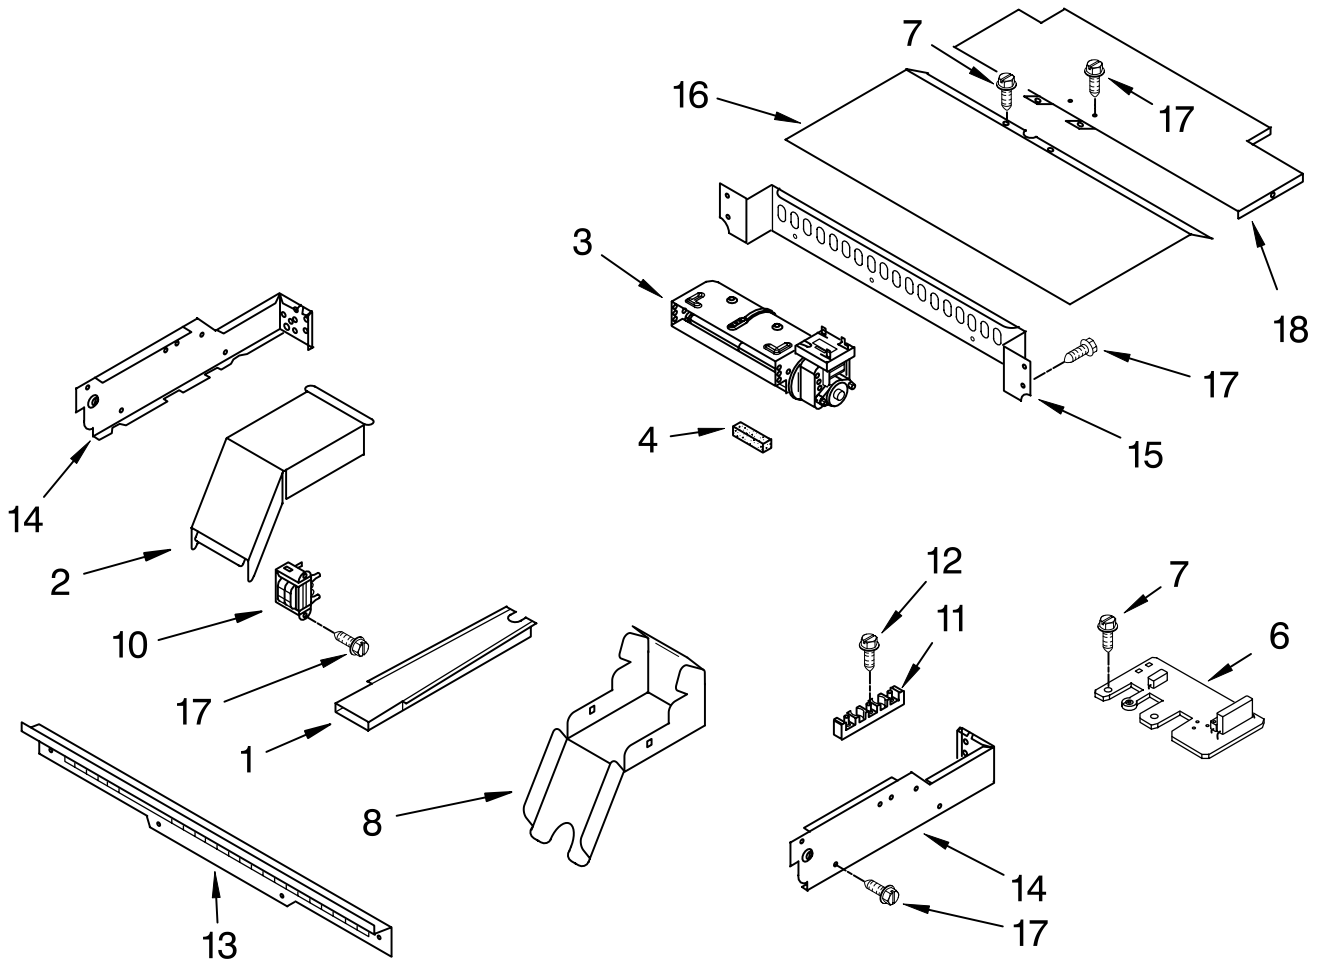

FOR ORDERING INFORMATION REFER TO PARTS PRICE LIST

OVEN DOOR PARTS

For Models: KEBC147VBL00, KEBC147VWH00, KEBC147VSS00
 (Black) (White) (Stainless)

Illus. No.	Part No.	DESCRIPTION	Illus. No.	Part No.	DESCRIPTION	Illus. No.	Part No.	DESCRIPTION
1	8303698	Door Liner	7	9759223	Glass, Inner	15	9759229	Bracket(2nd Glass)
2		Hinge, Door	8	3400832	Screw	16	9759230	Bracket(3rd Glass)
	9760569	Right	9	4448520	Bumper, Door	19	4457101	Shield, Heat
	9760570	Left	10	4449809	Screw	20	4457130	Retainer, Glass
		(For Stainless Model Only)	12		Assembly, Door Glass	21	8300853	Seal, Door Top
	9760571	Right		8300836	Black	22	4457112	Shield, Heat
	9760572	Left		8300837	White	23		Retainer, Clip
3	4449247	Glass, Inner		W10151060	Stainless		4450863	Black
4	4451720	Insulation, Door	13		Door Handle		4450864	White
5	4449743	Screw		W10199965	Black		W10158497	Stainless
6	3196184	Screw		W10199968	White	24	9759226	Glass, Inner
				W10199967	Stainless			
			14		Bracket, Handle			
				4455803	Right			
				4455804	Left			

FOR ORDERING INFORMATION REFER TO PARTS PRICE LIST

TOP VENTING PARTS

For Models: KEBC147VBL00, KEBC147VWH00, KEBC147VSS00
 (Black) (White) (Stainless)

Illus. No.	Part No.	DESCRIPTION
1	4451759	Vent, Exhaust
2	4455178	Elbow, Vent-Top
3	4457289	Blower 60MM
4	4451758	Block, Foam
6	4451985	Suppressor
7	3400080	Screw
8	4455177	Elbow, Vent Bottom
10	9760587	Control, Transformer
11	4449868	Block, Terminal
12	3400080	Screw
13	4448547	Vent, Control Panel
14	4451597	Right Side, Control Top
	4451598	Left
15	9759135	Back, Control
16	4450549	Cover, Top Rear
17	4449809	Screw
18	4452365	Cover, Top Front