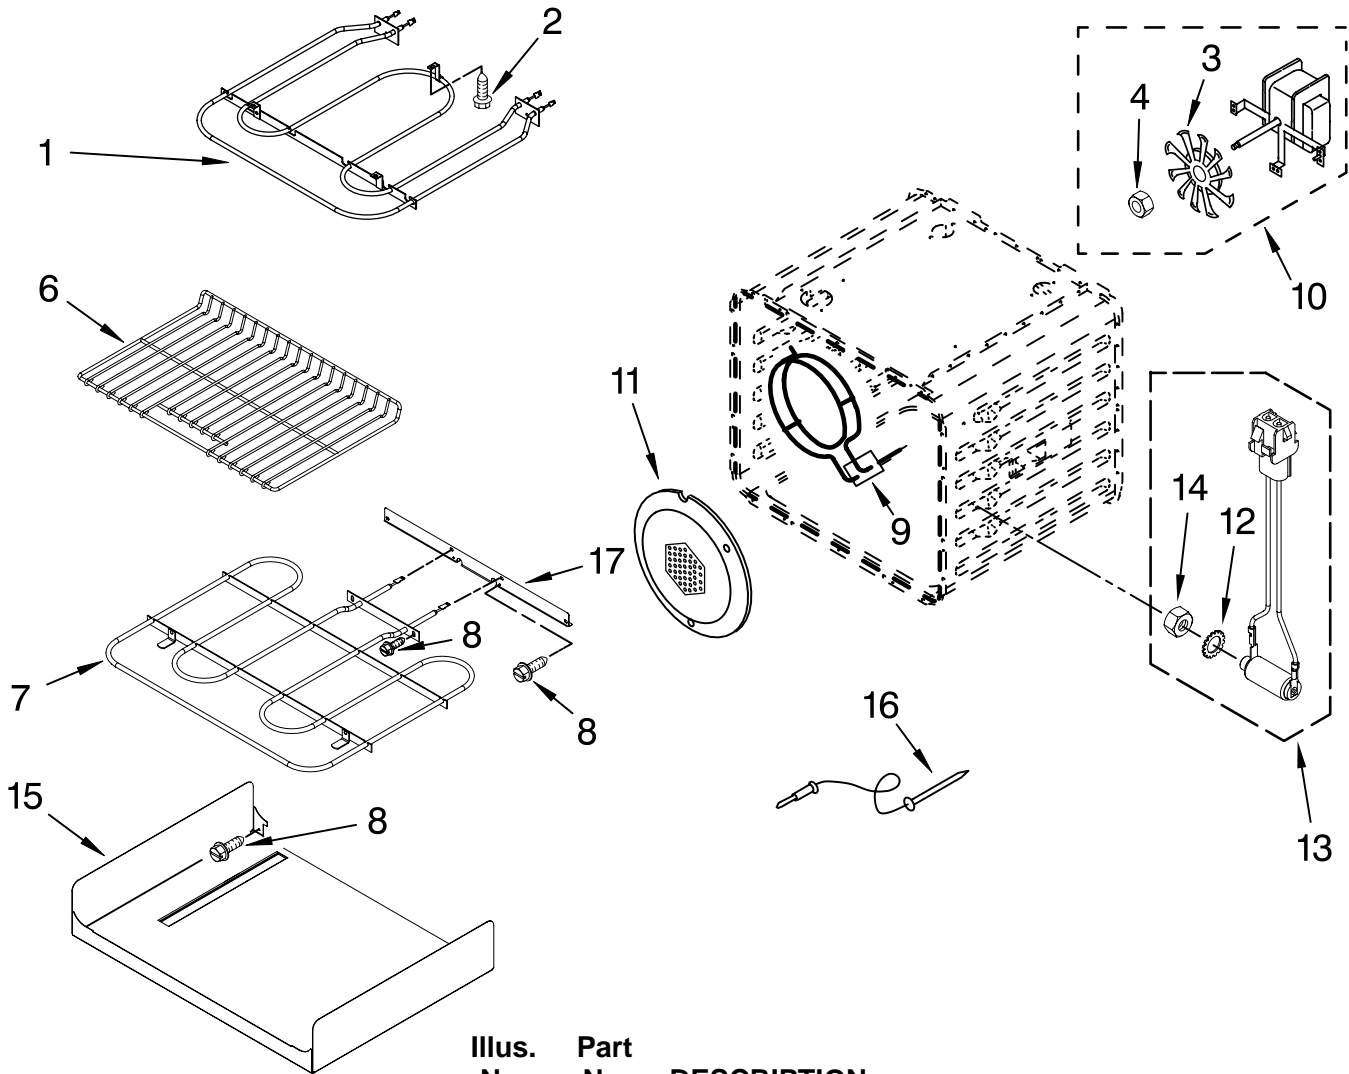

FOR ORDERING INFORMATION REFER TO PARTS PRICE LIST

CONTROL PANEL PARTS

For Models: KEBC147VBL00, KEBC147VWH00, KEBC147VSS00
 (Black) (White) (Stainless)

Illus. No.	Part No.	DESCRIPTION
1		Panel, Control
	8300815	Black
	8300816	White
	W10166935	Stainless
2	3400832	Screw
3	8303017	Assembly, Control
4	4449745	Screw
5		Switch, Membrane
	8302648	Black
	8302645	White
	8302637	Stainless

FOR ORDERING INFORMATION REFER TO PARTS PRICE LIST

INTERNAL OVEN PARTS

For Models: KEBC147VBL00, KEBC147VWH00, KEBC147VSS00
 (Black) (White) (Stainless)

Illus. No.	Part No.	DESCRIPTION
1	9760772	Element, Broil
2	4449154	Screw
3	W10116351	Fan Blade
4	W10116349	Nut
6	4448716	Rack, Oven
7	9760768	Element, Bake
8	4449809	Screw
9	9760769	Element, Convection
10	W10196895	Motor, Convection Fan
11	W10160821	Cover, Fan
12	9755547	Lock Washer
13	9755543	Jack, Meat Probe
14	9755546	Hex Nut
15	4455035	Tray, Bake
16	9755542	Probe, Meat
17	4450039	Cover, Bake Tray