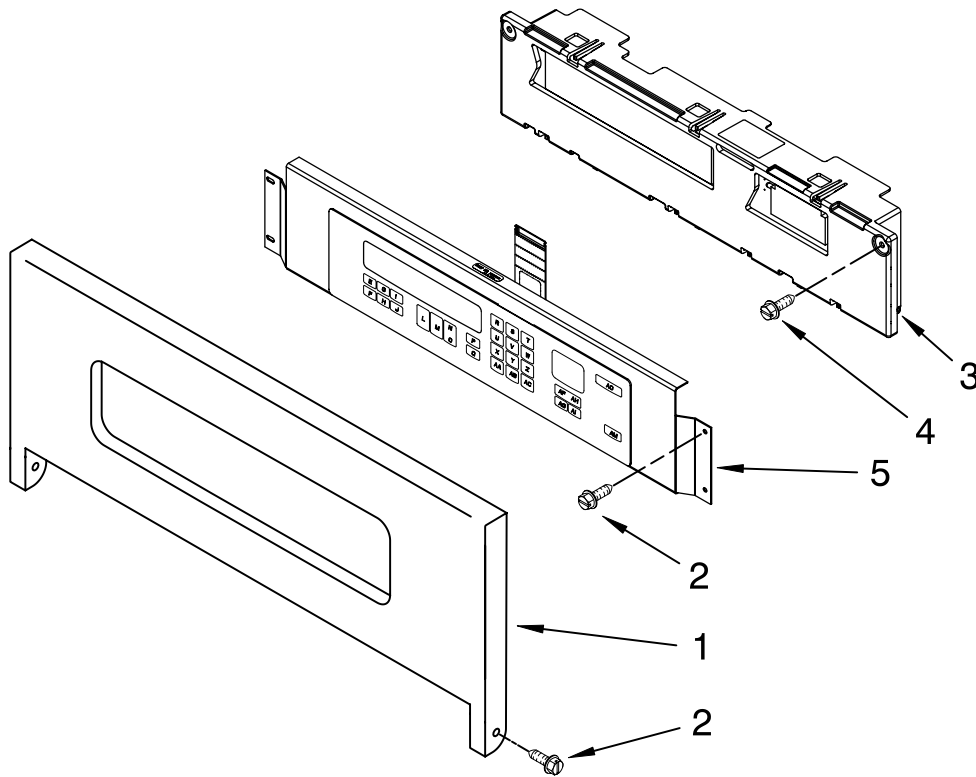

FOR ORDERING INFORMATION REFER TO PARTS PRICE LIST

CONTROL PANEL PARTS

For Models: KEBC147VBL00, KEBC147VWH00, KEBC147VSS00
 (Black) (White) (Stainless)

Illus. No.	Part No.	DESCRIPTION
1		Panel, Control
	8300815	Black
	8300816	White
	W10166935	Stainless
2	3400832	Screw
3	8303017	Assembly, Control
4	4449745	Screw
5		Switch, Membrane
	8302648	Black
	8302645	White
	8302637	Stainless

FOR ORDERING INFORMATION REFER TO PARTS PRICE LIST

INTERNAL OVEN PARTS

For Models: KEBC147VBL00, KEBC147VWH00, KEBC147VSS00
 (Black) (White) (Stainless)

Illus. No.	Part No.	DESCRIPTION
1	9760772	Element, Broil
2	4449154	Screw
3	W10116351	Fan Blade
4	W10116349	Nut
6	4448716	Rack, Oven
7	9760768	Element, Bake
8	4449809	Screw
9	9760769	Element, Convection
10	W10196895	Motor, Convection Fan
11	W10160821	Cover, Fan
12	9755547	Lock Washer
13	9755543	Jack, Meat Probe
14	9755546	Hex Nut
15	4455035	Tray, Bake
16	9755542	Probe, Meat
17	4450039	Cover, Bake Tray