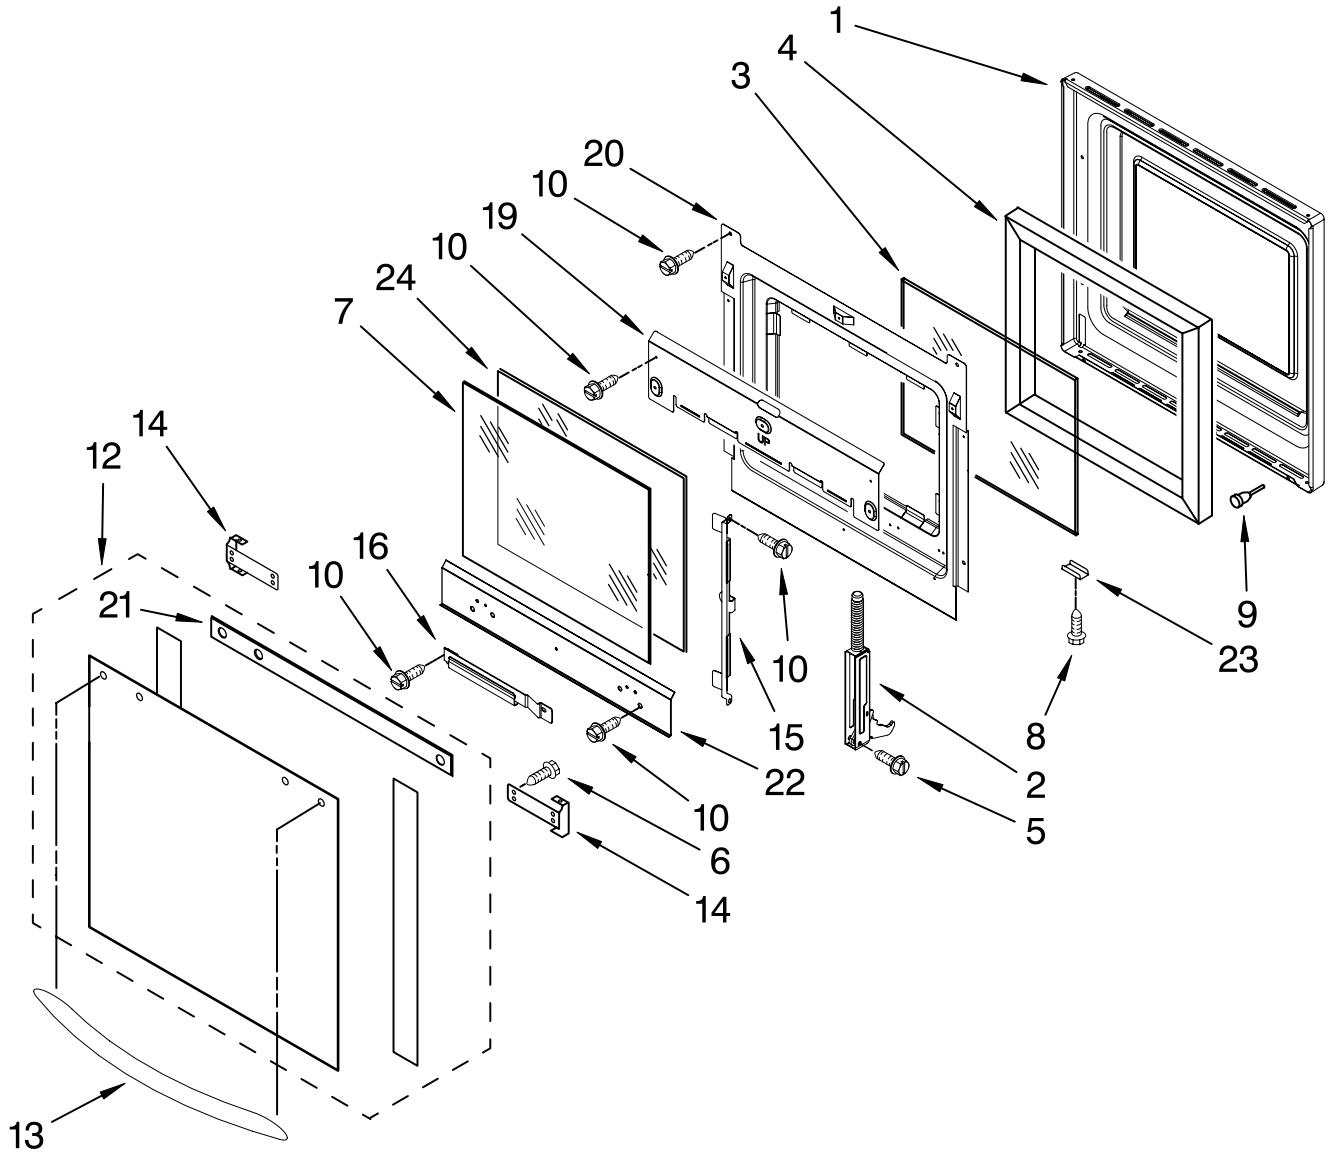

FOR ORDERING INFORMATION REFER TO PARTS PRICE LIST

CONTROL PANEL PARTS

For Models: KEBC147VBL00, KEBC147VWH00, KEBC147VSS00
 (Black) (White) (Stainless)

Illus. No.	Part No.	DESCRIPTION
1		Panel, Control
	8300815	Black
	8300816	White
	W10166935	Stainless
2	3400832	Screw
3	8303017	Assembly, Control
4	4449745	Screw
5		Switch, Membrane
	8302648	Black
	8302645	White
	8302637	Stainless

FOR ORDERING INFORMATION REFER TO PARTS PRICE LIST

INTERNAL OVEN PARTS

For Models: KEBC147VBL00, KEBC147VWH00, KEBC147VSS00
 (Black) (White) (Stainless)

Illus. No.	Part No.	DESCRIPTION
1	9760772	Element, Broil
2	4449154	Screw
3	W10116351	Fan Blade
4	W10116349	Nut
6	4448716	Rack, Oven
7	9760768	Element, Bake
8	4449809	Screw
9	9760769	Element, Convection
10	W10196895	Motor, Convection Fan
11	W10160821	Cover, Fan
12	9755547	Lock Washer
13	9755543	Jack, Meat Probe
14	9755546	Hex Nut
15	4455035	Tray, Bake
16	9755542	Probe, Meat
17	4450039	Cover, Bake Tray

FOR ORDERING INFORMATION REFER TO PARTS PRICE LIST

OVEN DOOR PARTS

For Models: KEBC147VBL00, KEBC147VWH00, KEBC147VSS00
 (Black) (White) (Stainless)

Illus. No.	Part No.	DESCRIPTION	Illus. No.	Part No.	DESCRIPTION	Illus. No.	Part No.	DESCRIPTION
1	8303698	Door Liner	7	9759223	Glass, Inner	15	9759229	Bracket(2nd Glass)
2		Hinge, Door	8	3400832	Screw	16	9759230	Bracket(3rd Glass)
	9760569	Right	9	4448520	Bumper, Door	19	4457101	Shield, Heat
	9760570	Left	10	4449809	Screw	20	4457130	Retainer, Glass
		(For Stainless Model Only)	12		Assembly, Door Glass	21	8300853	Seal, Door Top
	9760571	Right		8300836	Black	22	4457112	Shield, Heat
	9760572	Left		8300837	White	23		Retainer, Clip
3	4449247	Glass, Inner		W10151060	Stainless		4450863	Black
4	4451720	Insulation, Door	13		Door Handle		4450864	White
5	4449743	Screw		W10199965	Black		W10158497	Stainless
6	3196184	Screw		W10199968	White	24	9759226	Glass, Inner
				W10199967	Stainless			
			14		Bracket, Handle			
				4455803	Right			
				4455804	Left			