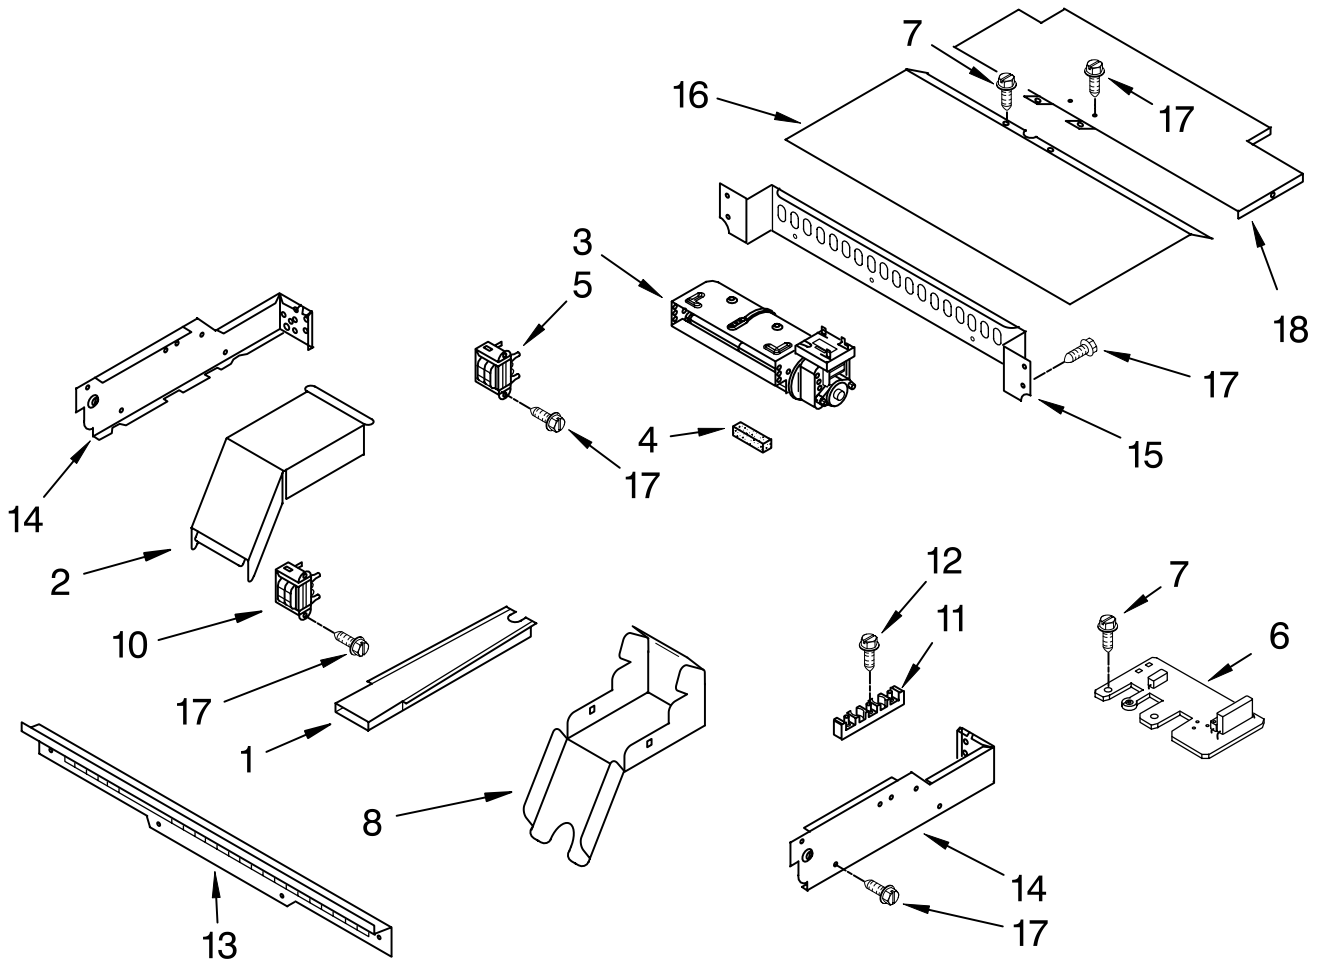

FOR ORDERING INFORMATION REFER TO PARTS PRICE LIST

TOP VENTING PARTS

For Models: KEBC147KBL07, KEBC147KWH07, KEBC147KSS07

(Black)

(White)

(Stainless)

Illus. No.	Part No.	DESCRIPTION
1	4451759	Vent, Exhaust
2	4455178	Elbow, Vent-Top
3	4457289	Blower 60MM
4	4451758	Block, Foam
5	9760588	Transformer, Light
6	4451985	Suppressor
7	3400080	Screw

Illus. No.	Part No.	DESCRIPTION
8	4455177	Elbow, Vent-Bottom
10	8300642	Transformer, Control
11	4449868	Block, Terminal
12	3400080	Screw
13	4448547	Vent, (Control Panel)

Illus. No.	Part No.	DESCRIPTION
14		Side, Control Top
	4451597	Right
	4451598	Left
15	9759135	Back, Control
16	4450549	Cover, Top Rear
17	4449809	Screw
18	4452365	Cover, Top Front