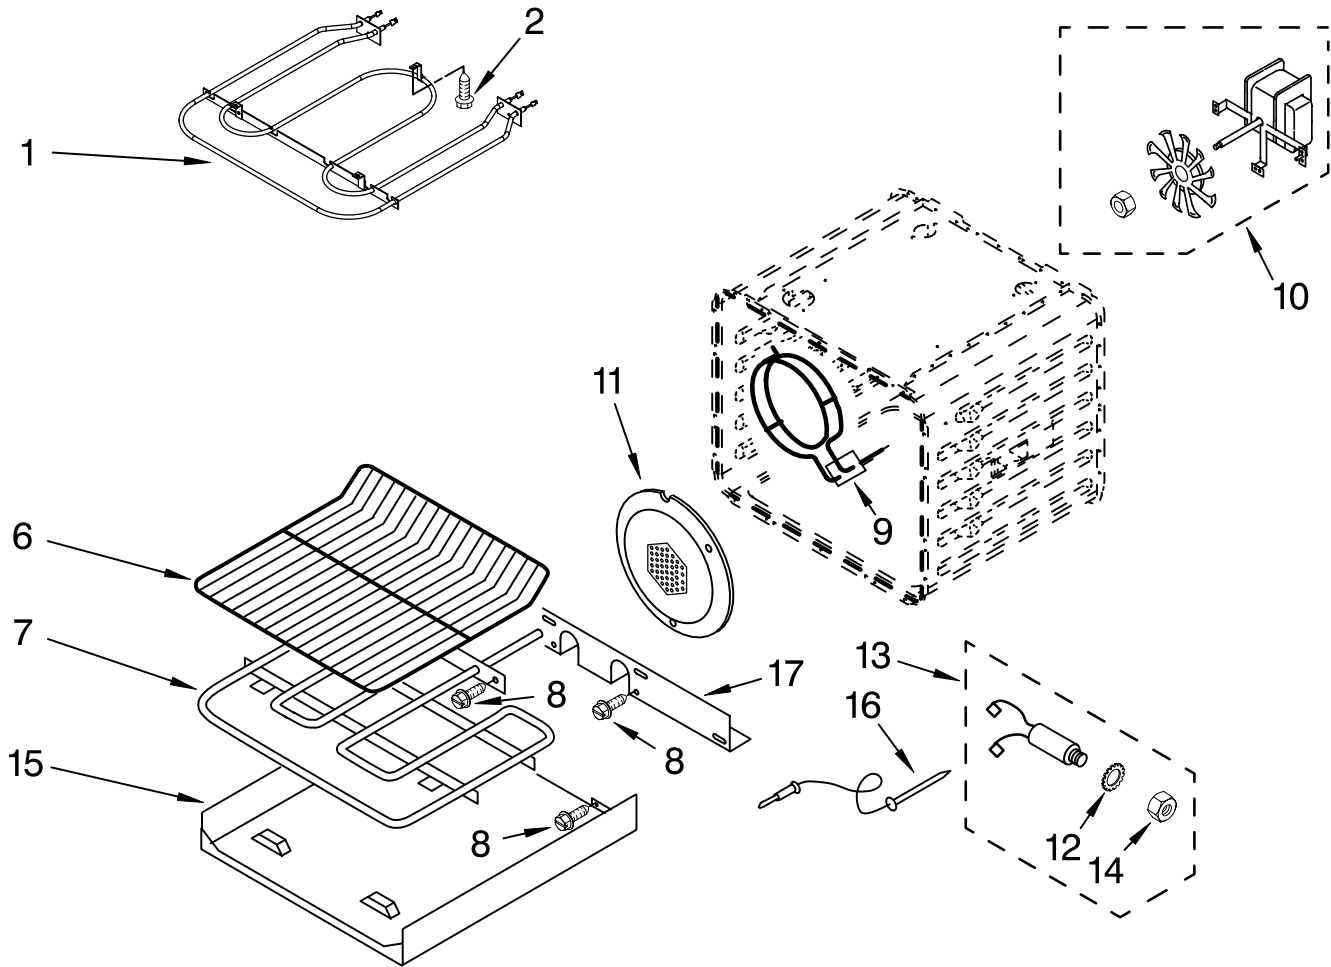

FOR ORDERING INFORMATION REFER TO PARTS PRICE LIST

CONTROL PANEL PARTS

For Models: KEBC147KBL07, KEBC147KWH07, KEBC147KSS07
 (Black) (White) (Stainless)

Illus. No.	Part No.	DESCRIPTION
1		Panel, Control
	8300815	Black
	8300816	White
	W10144975	Stainless
2	3400832	Screw
3	8303017	Assembly, Control
4	4449745	Screw
5		Switch, Membrane
	8302742	Black
	8302745	White
	8302765	Stainless

FOR ORDERING INFORMATION REFER TO PARTS PRICE LIST

INTERNAL OVEN PARTS

For Models: KEBC147KBL07, KEBC147KWH07, KEBC147KSS07
 (Black) (White) (Stainless)

Illus. No.	Part No.	DESCRIPTION
1	9760772	Element, Broil
2	4449154	Screw
6	4448716	Rack, Oven
7	9760768	Element, Bake
8	4449809	Screw
9	9760769	Element, Convect.
10	4451583	Motor, Convection
11	4448418	Cover, Fan
12	9755547	Lock Washer
13	9755543	Jack, Meat Probe
14	9755546	Hex Nut
15	4455035	Tray, Bake
16	9755542	Probe - Meat
17	4450039	Cover, Bake Tray