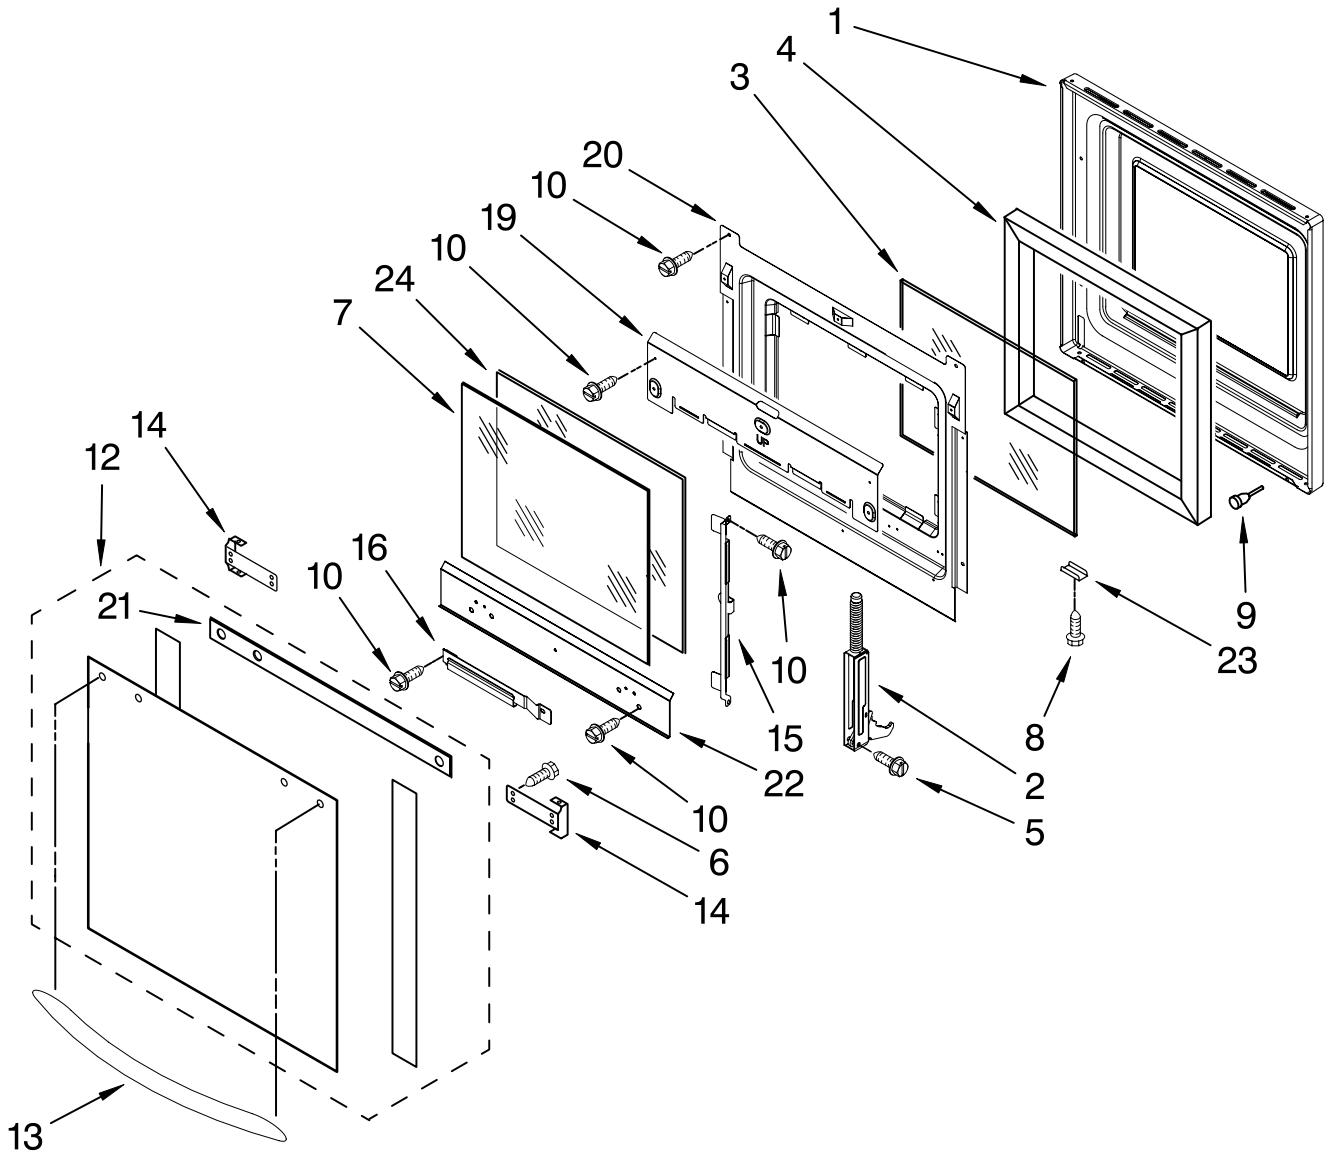

FOR ORDERING INFORMATION REFER TO PARTS PRICE LIST

INTERNAL OVEN PARTS

For Models: KEBC147KBL07, KEBC147KWH07, KEBC147KSS07
 (Black) (White) (Stainless)

Illus. No.	Part No.	DESCRIPTION
1	9760772	Element, Broil
2	4449154	Screw
6	4448716	Rack, Oven
7	9760768	Element, Bake
8	4449809	Screw
9	9760769	Element, Convect.
10	4451583	Motor, Convection
11	4448418	Cover, Fan
12	9755547	Lock Washer
13	9755543	Jack, Meat Probe
14	9755546	Hex Nut
15	4455035	Tray, Bake
16	9755542	Probe - Meat
17	4450039	Cover, Bake Tray

FOR ORDERING INFORMATION REFER TO PARTS PRICE LIST

OVEN DOOR PARTS

For Models: KEBC147KBL07, KEBC147KWH07, KEBC147KSS07
(Black) (White) (Stainless)

Illus. No.	Part No.	DESCRIPTION
1	8303698	Door Liner
2		Hinge, Door
	9760569	Right (Green)
	9760570	Left (Green)
		(Below hinges are used on Stainless models only)
	9760571	Right (White)
	9760572	Left (White)
3	4449247	Glass, Inner
4	4451720	Insulation, Door
5	4449743	Screw
6	3196184	Screw