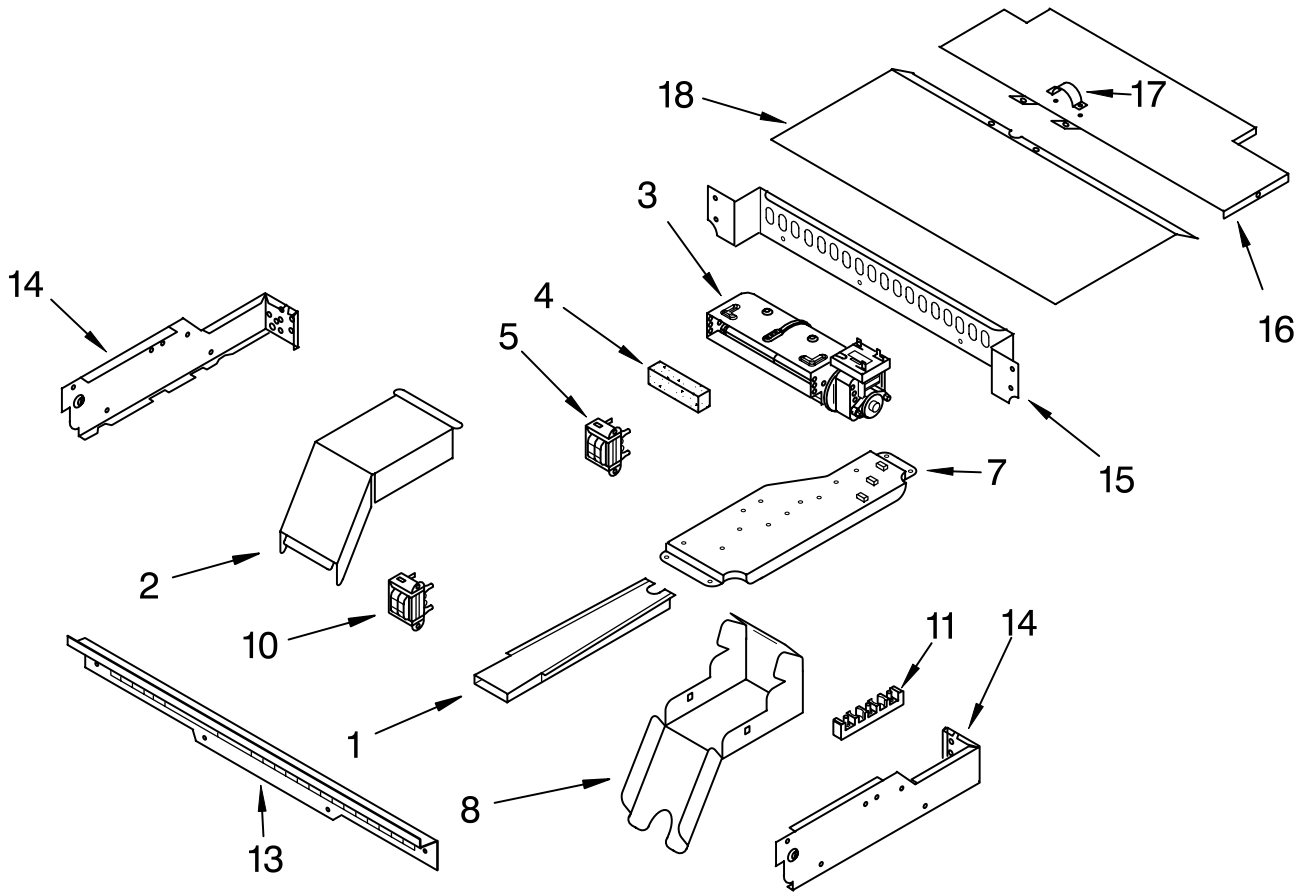

TOP VENTING PARTS

For Models: KEBC147KBL0, KEBC147KWH0
(Black) (White)

Illus. No.	Part No.	DESCRIPTION
NOTE: The screws and nuts required to attach a part are listed immediately following that part.		
1	4451759	Vent, Exhaust
2	4455178	Elbow, Vent-Top
3	4455334	Blower
	4455352	Bracket, Blower
4	4451758	Foam, Block
5	6610122	Transformer, Light
	4449809	Screw

Illus. No.	Part No.	DESCRIPTION
7	4451789	Plate, Mounting
8	4455177	Elbow, Vent-Bottom
10	8300642	Transformer, Control
11	4449868	Block, Terminal
	3400080	Screw
13	4448547	Vent, (Control Panel)
	4450038	Screw

Illus. No.	Part No.	DESCRIPTION
14		Side, Control Top
	4451597	Right
	4451598	Left
	4449809	Screw
	4449154	Screw
15	4452244	Back, Control
	4449809	Screw
16	4450549	Cover, Top Rear
	4449809	Screw
17	4448664	Clamp
	4449809	Screw
18	4452365	Cover, Top Front
	4449809	Screw

FOR ORDERING INFORMATION REFER TO PARTS PRICE LIST