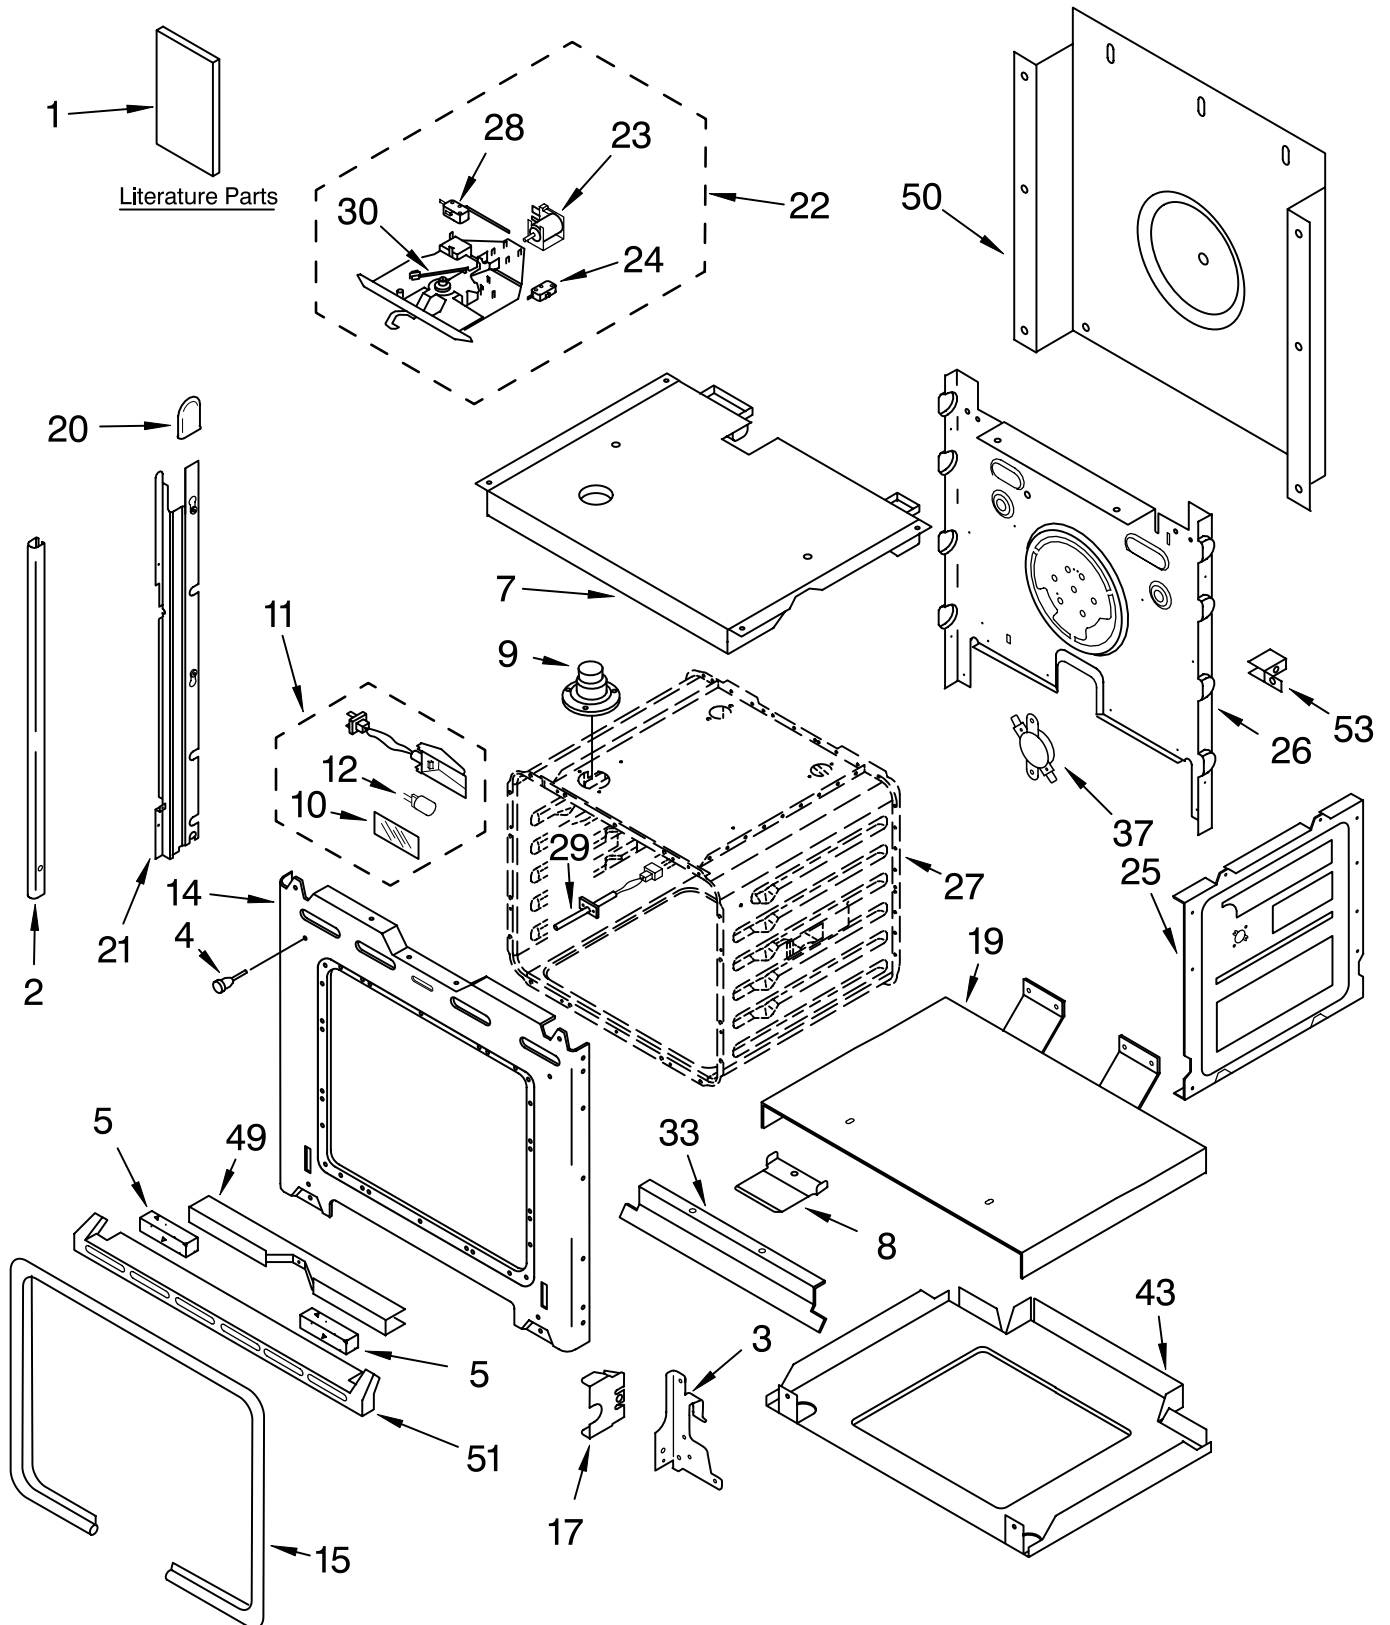

KitchenAid®

OVEN PARTS

For Models: KEBC147KBL0, KEBC147KWH0
(Black) (White)

24" BUILT-IN ELECTRIC
SINGLE OVEN
THERMAL CONVECTION
SELF-CLEAN

FOR ORDERING INFORMATION REFER TO PARTS PRICE LIST