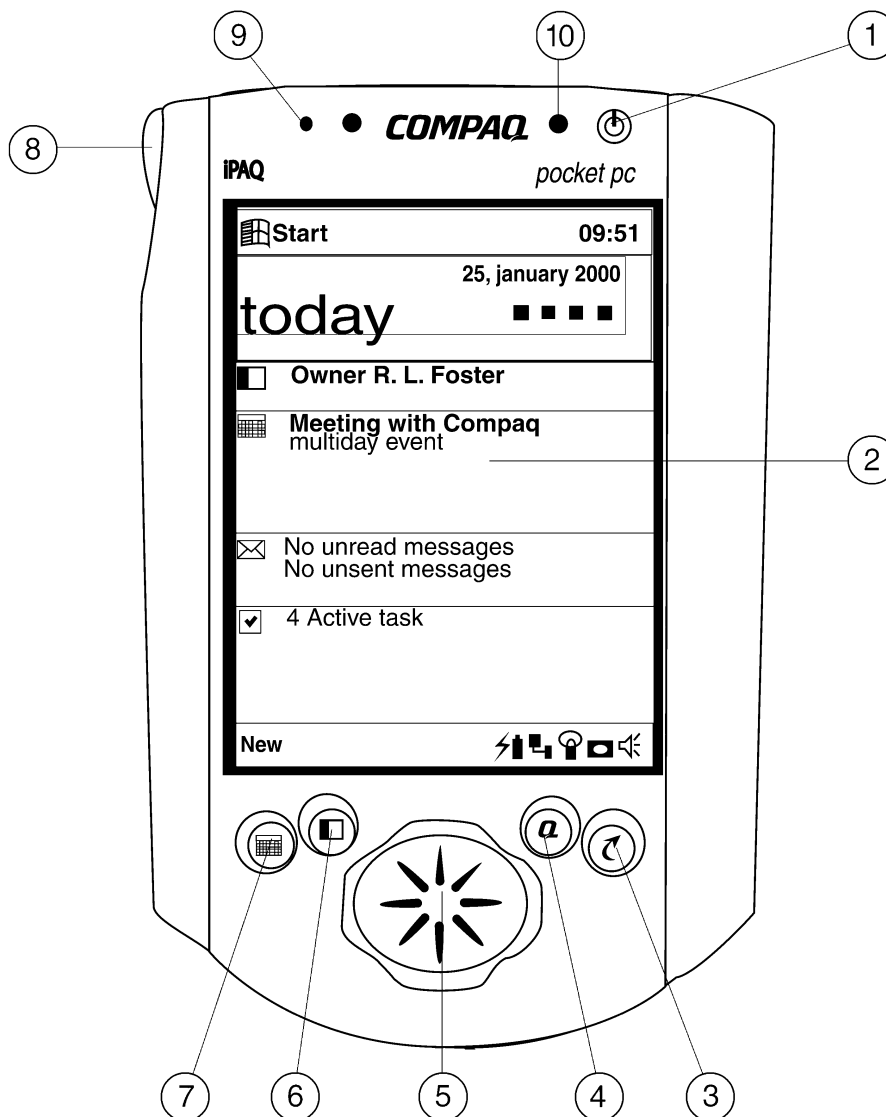

Overview

At A Glance

Compaq iPAQ Pocket PC H3100 Series is a monochrome device. It offers all the features of the colour iPAQ Pocket PC H3600 Series, at a very competitive price.

Easy expansion and customization through Compaq Expansion Pack System

- Thin, lightweight design with backlit monochrome screen
- Audio record and playback – Audio programs from the Web, MP3 music, or voice notations
- Rechargeable battery that gives up to 14 hours of battery life
- Protected by Compaq Services, including a one-year limited warranty – Certain restrictions and exclusions apply. For details, consult the Product Information Centre at 1-888-88-COMPAQ.

1. Instant on/off and Back Light Button
2. Display
3. QStart Button
4. Qmenu Button
5. Speaker and 5-way joystick
6. Contacts Button
7. Calendar Button
8. Voice Recorder Button
9. Microphone
10. Alarm/Charge Indicator Light