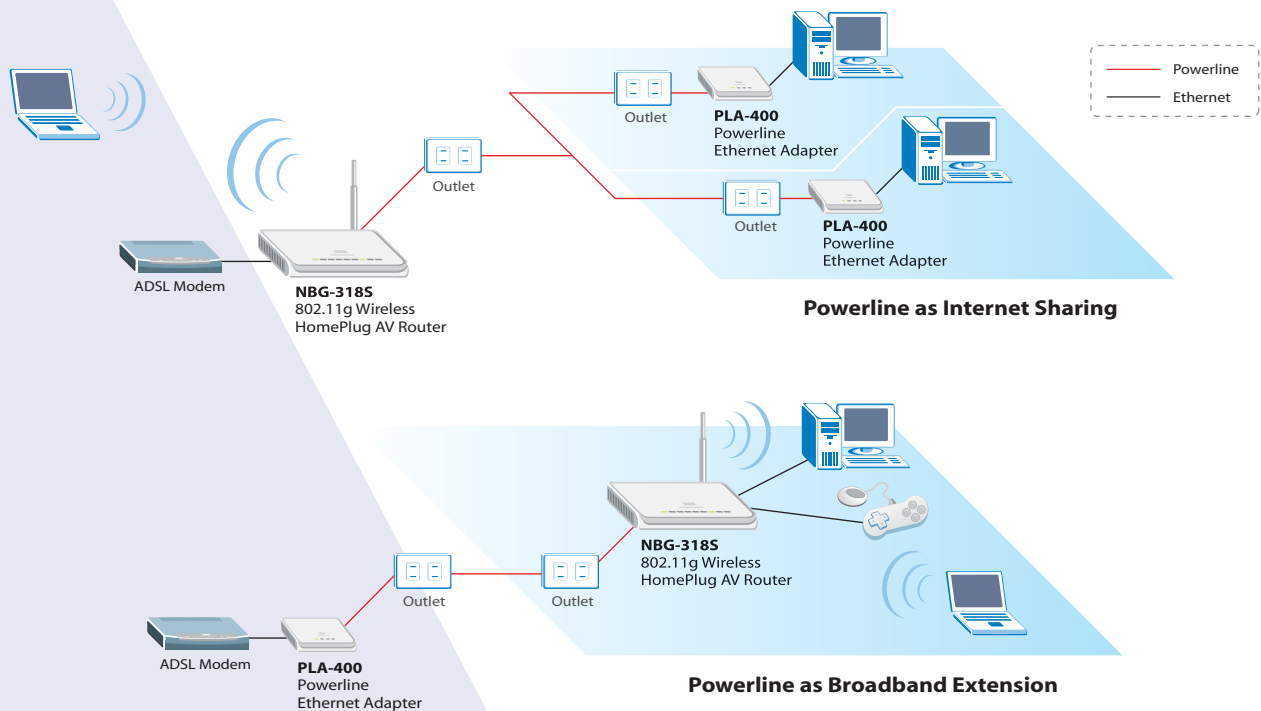

The NBG-318S is an extension solution for your house to be completely networked with existing power lines. Thanks to the advanced HomePlug AV technology, the NBG-318S is capable of transmitting data at up to 200 Mbps. It allows you to share network resources and enjoy Internet access through secure high-speed data connection over the house power lines you already have.

Hardware Specifications

- 3-port 10/100 Mbps Ethernet port with MDI/MDIX as LAN
- 1-port 10/100 Mbps Ethernet port with MDI/MDIX as WAN
- One Power Input: 100-240 VAC, 50 ~ 60 Hz
- LED Display on Top-Case
- Power
- Powerline Link and Activity
- Ethernet LAN Link and Activity
- Ethernet WAN Link and Activity
- Wireless LAN Link and Activity
- Security Status

Certification

- Safety: CSA international
- EMI: CE, FCC part 15B
- HomePlug Certification: HomePlug AV
- Wi-Fi

Application Diagram

For more product information, visit us on the web www.ZyXEL.com

ZyXEL

Ubiquitous Home Networking with a Simple Plug

ZyXEL's Powerline Series is an access extension solution to completely network your house with existing power lines. Thanks to the advanced HomePlug AV technology, the PLA-401 is capable of transmitting data at up to 200 Mbps. It allows you to share network resources and enjoy Internet access through secure high-speed data connections over the house power lines you already have.