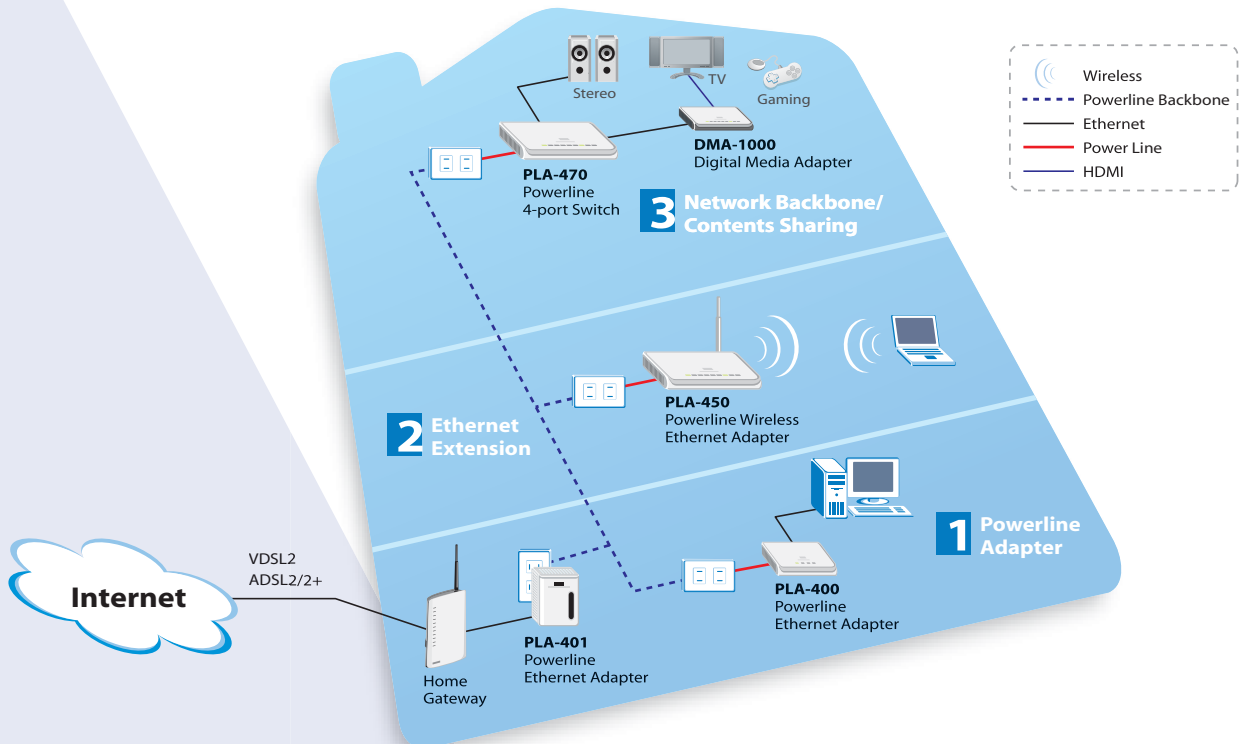

The NBG-318S is an extension solution for your house to be completely networked with existing power lines. Thanks to the advanced HomePlug AV technology, the NBG-318S is capable of transmitting data at up to 200 Mbps. It allows you to share network resources and enjoy Internet access through secure high-speed data connection over the house power lines you already have.

Powerline Ethernet Adapter

PLA-401

HOMEPLUG

Specifications

System Specifications

- Network Standard:
HomePlug AV 200 Mbps compliance Data Rate
- Power Line Network:
Supports up to 16 (Tone Map) Powerline devices communicating on a single network. Each Powerline Ethernet adapter supports 15 remote Ethernet addresses. With total 4 groups then it can support up to total 64.
- Modulation:
OFDM Symbol Modulation, Supports QAM 1024/256/64/16, DQPSK, DBPSK and ROBO Carrier modulation schemes
- Frequency Band: 1.7 MHz ~ 30 MHz
- Coverage Area: up to 300 meters
- Security: 128 bit AES encryption

Hardware Specifications

- Interface: One RJ-45 Ethernet Port
- One Power Input: 100-240 VAC, 50/60 Hz
- Plug Type: EU, US, UK

- LED Display on Top-Case
- PWR: Power-Light
- LINK: Power-Line Link/ACT
- ETHN: Network Connected/Non-Connected

Certification

- Safety: UL/cUL, LVD
- EMI: CE, FCC part 15B
- HomePlug Certification: HomePlugAV

Application Diagram

For more product information, visit us on the web www.ZyXEL.com