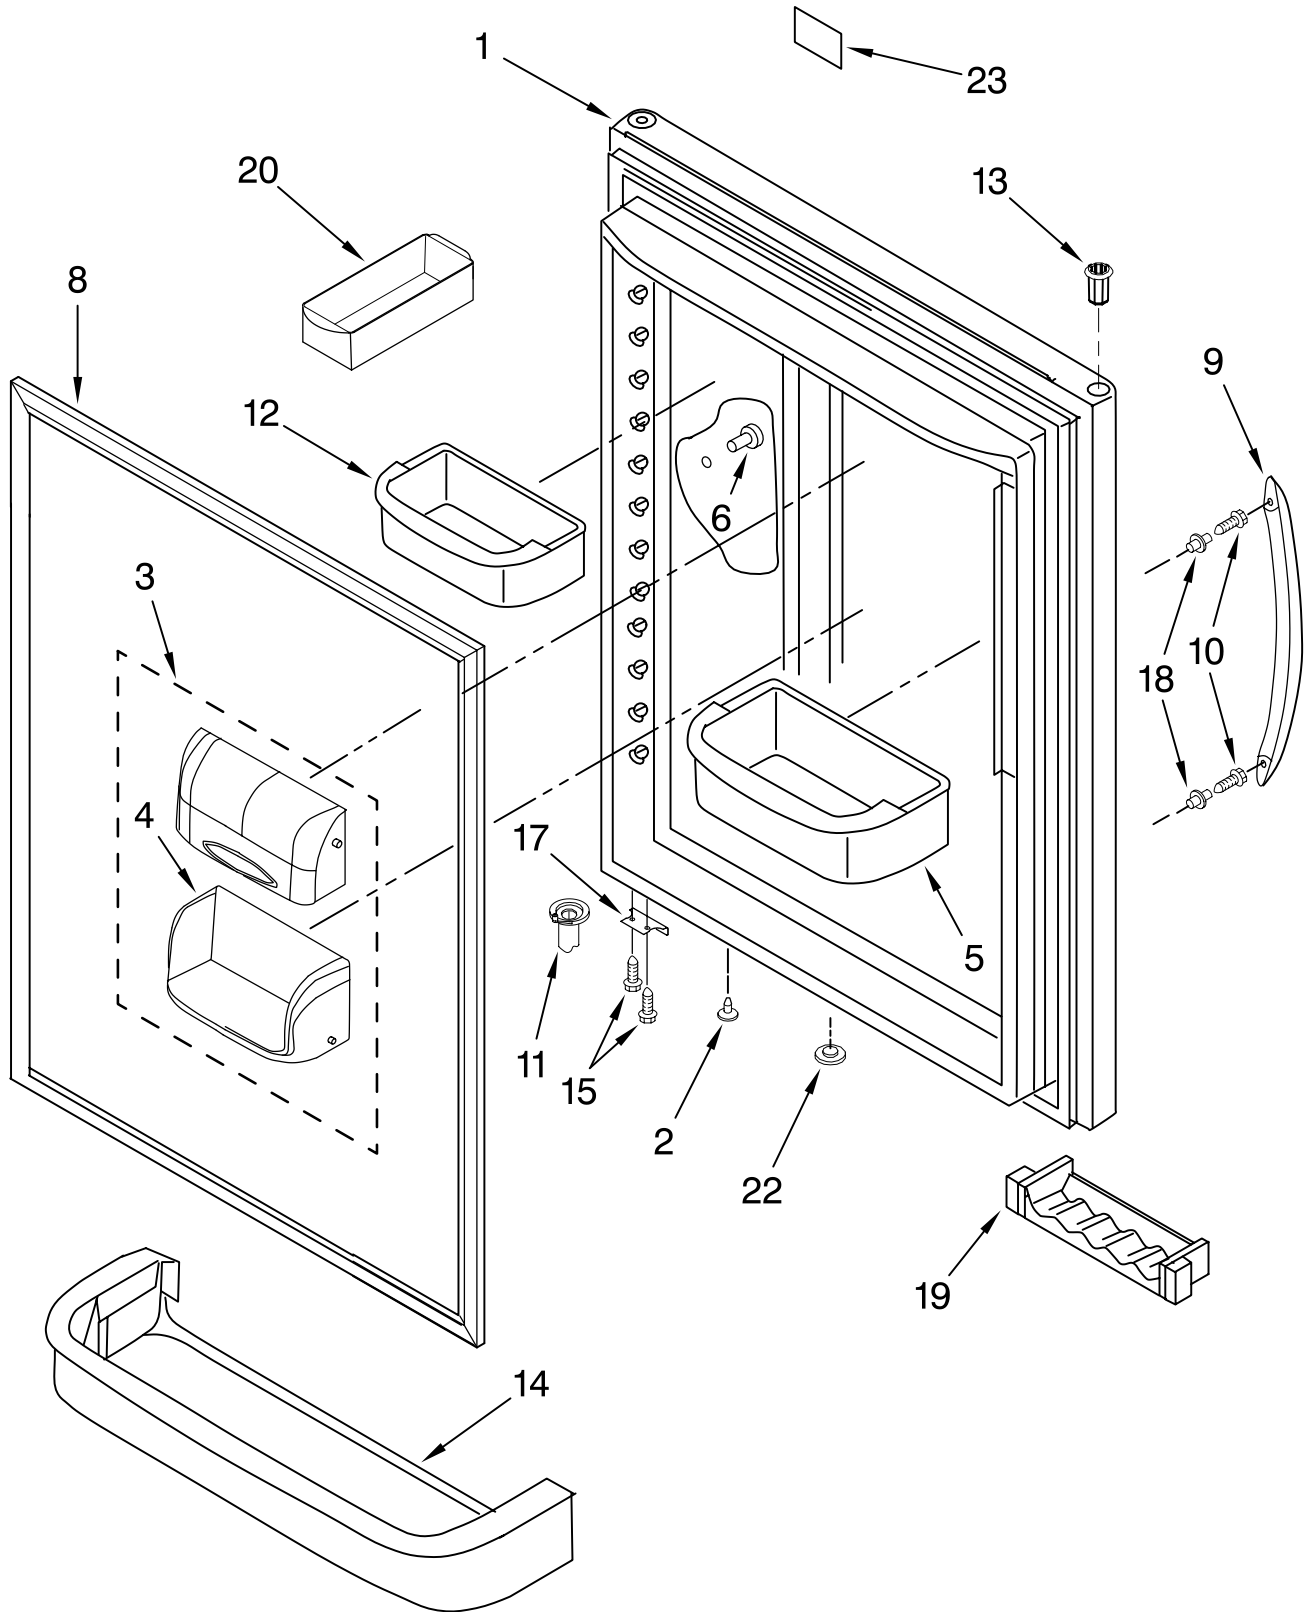

REFRIGERATOR LINER PARTS

For Models: KBRs19KTWH00, KBRs19KTBL00, KBRs19KTSS00, KBLs19KTSS00
(White) (Black) (Stainless Steel–RH) (Stainless Steel–LH)

Illus. No.	Part No.	DESCRIPTION
1		Liner (Not A Serviceable Part)
2	Y67003896	Bracket, Control and Lights
3	67005072	Overlay
4	67003898	Housing, Electronic Control
5	67006740	Electronic Control
6	C3680310	Switch, Light
7	67003897	Cover, Light
8	67003901	Housing, Light
9	A0282812	Bulb, Light (2)
10	8170839	Socket, Light (2)
11	67003900	Insert, Damper Cover
12	67006602	Screw
13	67003899	Cover, Damper
14	67006604	Insulation
15	W10127429	Control, Damper

Following Parts Not Illustrated

8208197	Harness, Damper Control
67004033	Harness, Controls (Refrigerator) (Includes # 16)

REFRIGERATOR DOOR PARTS

For Models: KBR519KTWH00, KBR519KTBL00, KBR519KTSS00, KBL519KTSS00
(White) (Black) (Stainless Steel-RH) (Stainless Steel-LH)

FOR ORDERING INFORMATION REFER TO PARTS PRICE LIST