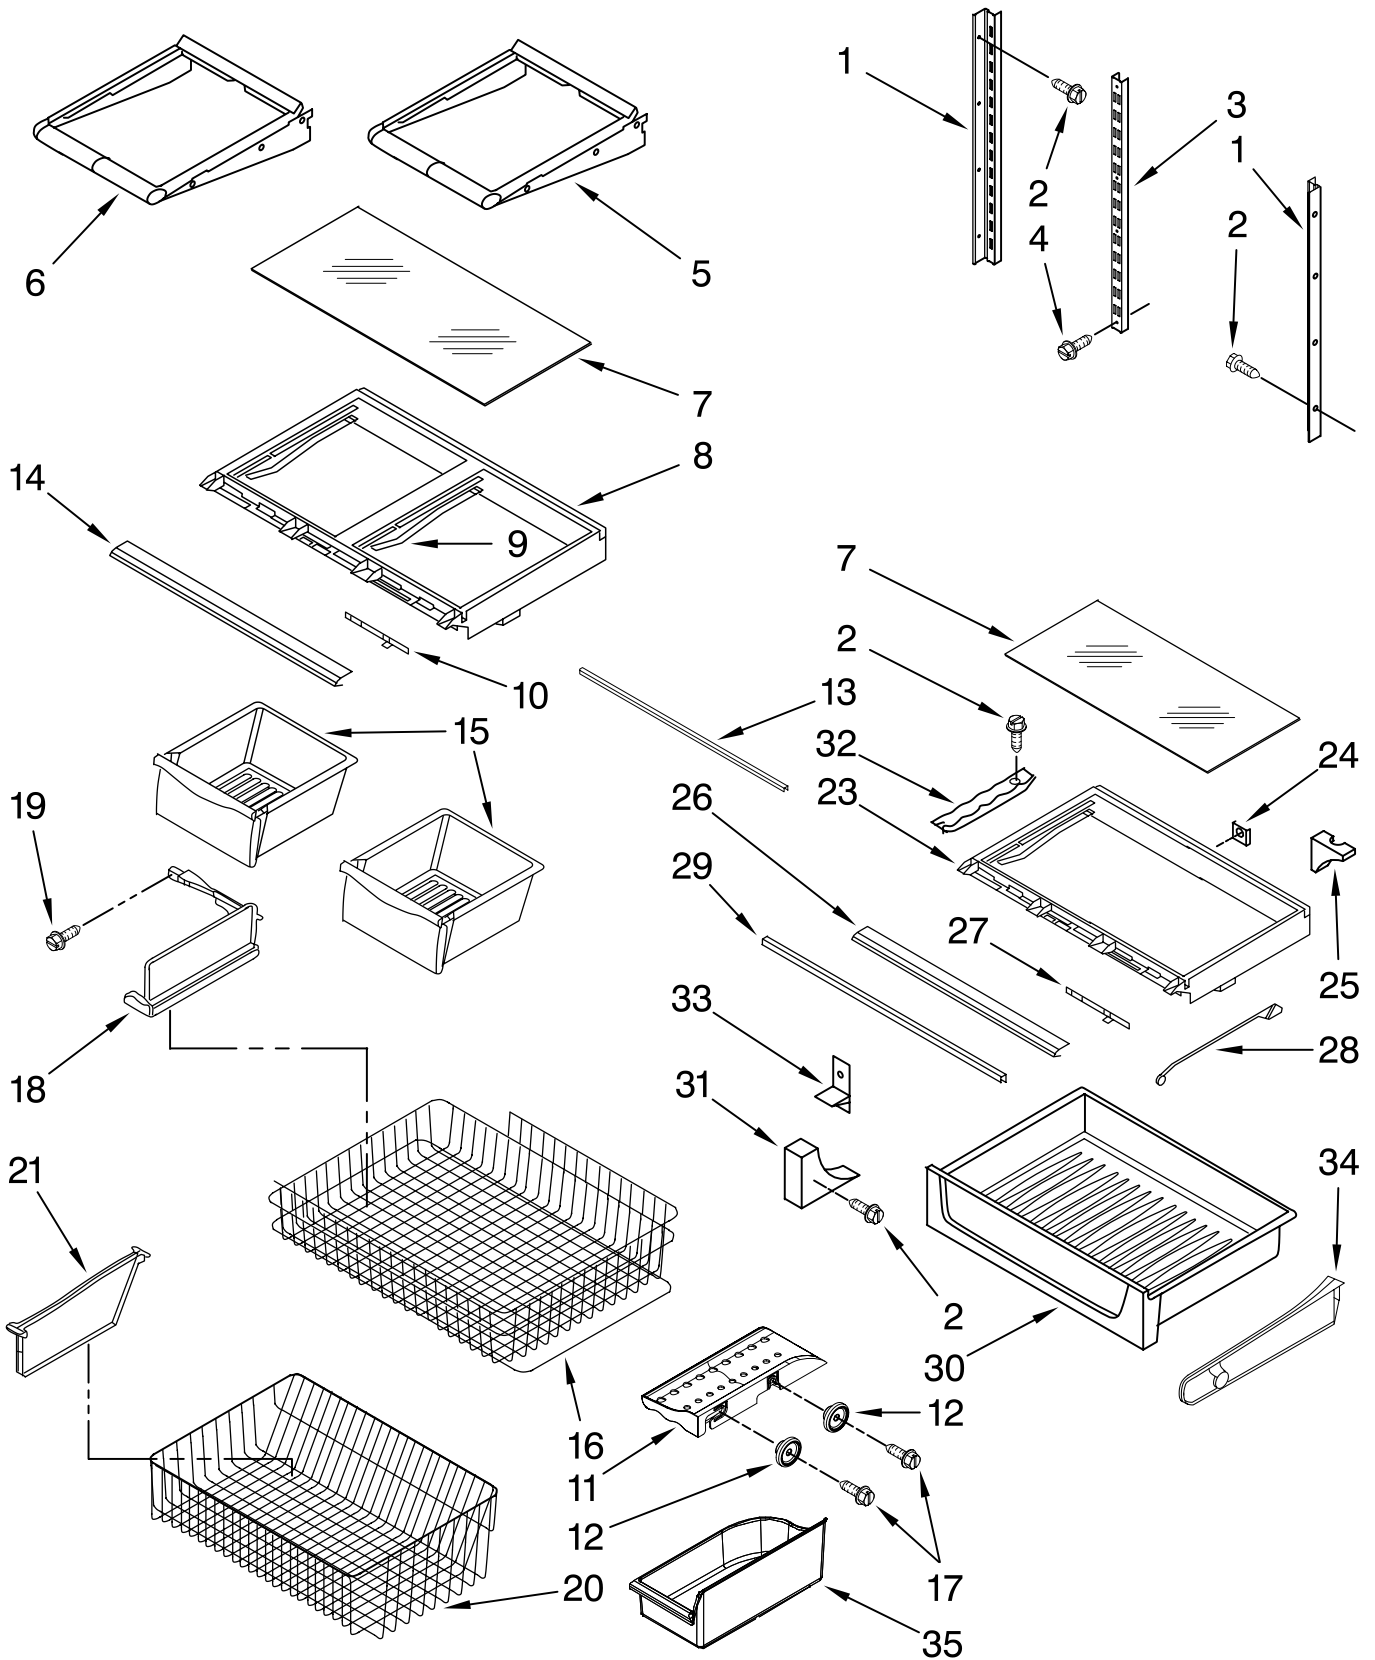

SHELF PARTS

For Models: KBR519KTWH00, KBR519KTBL00, KBR519KTSS00, KBLS19KTSS00
(White) (Black) (Stainless Steel-RH) (Stainless Steel-LH)

FOR ORDERING INFORMATION REFER TO PARTS PRICE LIST

SHELF PARTS

For Models: KBR19KTWH00, KBR19KTBL00, KBR19KTSS00, KBLS19KTSS00
(White) (Black) (Stainless Steel-RH) (Stainless Steel-LH)

Illus. No.	Part No.	DESCRIPTION
1	67001302	Ladder, Side
2	67006400	Screw
3	67001073	Ladder, Center
4	67006360	Screw
5	67001149	Shelf, Fixed (2)
6	67001151	Shelf, Glide (2)
7	67006877	Glass, Crisper
8	67001153	Frame, Crisper
9	67001057	Support, Center Crisper Drawer
10	67005864	Slide, Humidity Control
11	12646501	Rack, Ice
12	10972101	Spacer
13	67001155	Support, Crisper Frame
14	67003884	Trim, Crisper
15	67002569	Pan, Crisper (2)
16	67004985	Basket, Freezer (Upper)
17	67006908	Screw
18	67004127	Divider, Upper Basket
19	67006608	Screw
20	67006023	Basket, Freezer (Lower)
21	67006644	Divider, Lower Basket
23	67001153	Frame, Pantry
24	67002005	Gasket, Pantry
25	67002004	Air Duct, Pantry
26	67007045	Trim, Pantry
27	67002002	Slide, Pantry Control
28	67002003	Rod, Temperature Control
29	67001059	Support, Rear
30	67007044	Pan, Pantry
31	67001721	Support, Pantry Left
	67001722	Right
32	67001719	Track, Pantry
33	67001716	Hook, Ladder (2)
34	67001923	Divider, Pantry
35	67001255	Pan, Ice Drawer

FOR ORDERING INFORMATION REFER TO PARTS PRICE LIST