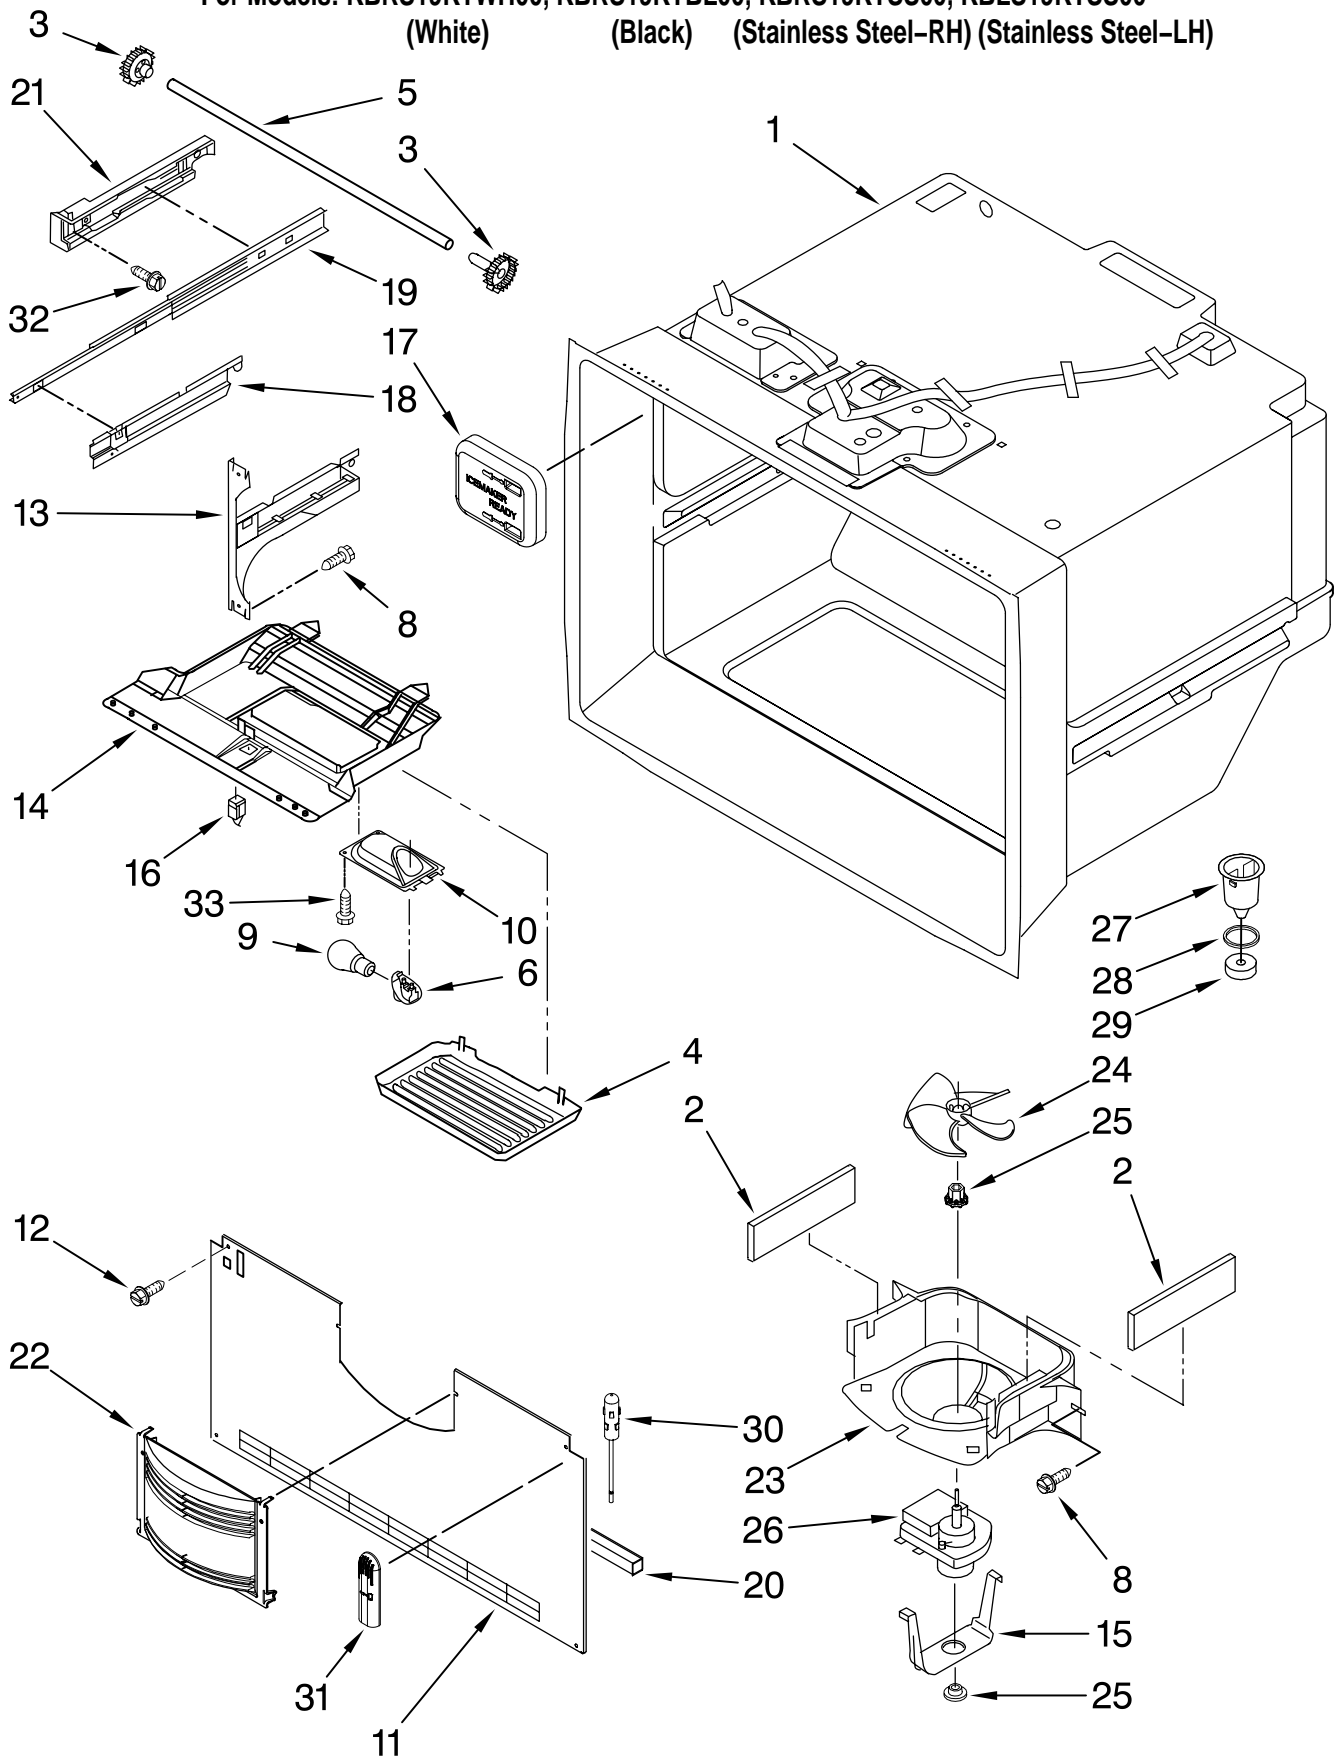

FREEZER LINER PARTS

For Models: KBR19KTWH00, KBR19KTBL00, KBR19KTSS00, KBLS19KTSS00
(White) (Black) (Stainless Steel-RH) (Stainless Steel-LH)

FOR ORDERING INFORMATION REFER TO PARTS PRICE LIST

FREEZER LINER PARTS

For Models: KBR19KTWH00, KBR19KTBL00, KBR19KTSS00, KBL19KTSS00
(White) (Black) (Stainless Steel-RH) (Stainless Steel-LH)

Illus. No.	Part No.	DESCRIPTION
1		Liner (Not A Serviceable Part)
2	67001291	Gasket, Foam
3	12002497	Gear (2) (Includes RH & LH)
4	67003905	Cover, Light
5	67004067	Shaft
6	8170839	Socket, Light
8	67006737	Screw
9	A0282812	Bulb, Light
10	67001035	Housing, Frz. Light
11	67005871	Cover, Evaporator
12	67006737	Screw
13		Bracket, Door
	67004012	Left
	67004013	Right
14	67003906	Housing, Lighting
15	8208285	Clip, Evap. Motor
16	67005653	Switch, Light
17	67001098	Cover, I/M Plug
18		Bracket, Basket
	67004014	Left
	67004015	Right
19	67006607	Slide, Drawer (2)
20	67002286	Gasket, Bottom
21		Bracket, Slide
	67004864	Left
	67004865	Right
22	13024802	Cover, Fan Shroud
23	67002777	Shroud, Evap.Fan
24	12217201	Fan, Evaporator
25	67002780	Grommet (2)
26	67003636	Motor, Evaporator
27	D7753903	Funnel, Drain (Incl. # 28 & 29)
28	M0500703	Seal
29	B8381501	Gasket
30	12002356	Thermistor
31	67003924	Cover, Thermistor
32	67006406	Screw
33	67006530	Screw

Following Parts Not Illustrated

67006095 Harness, Lights
(Freezer)