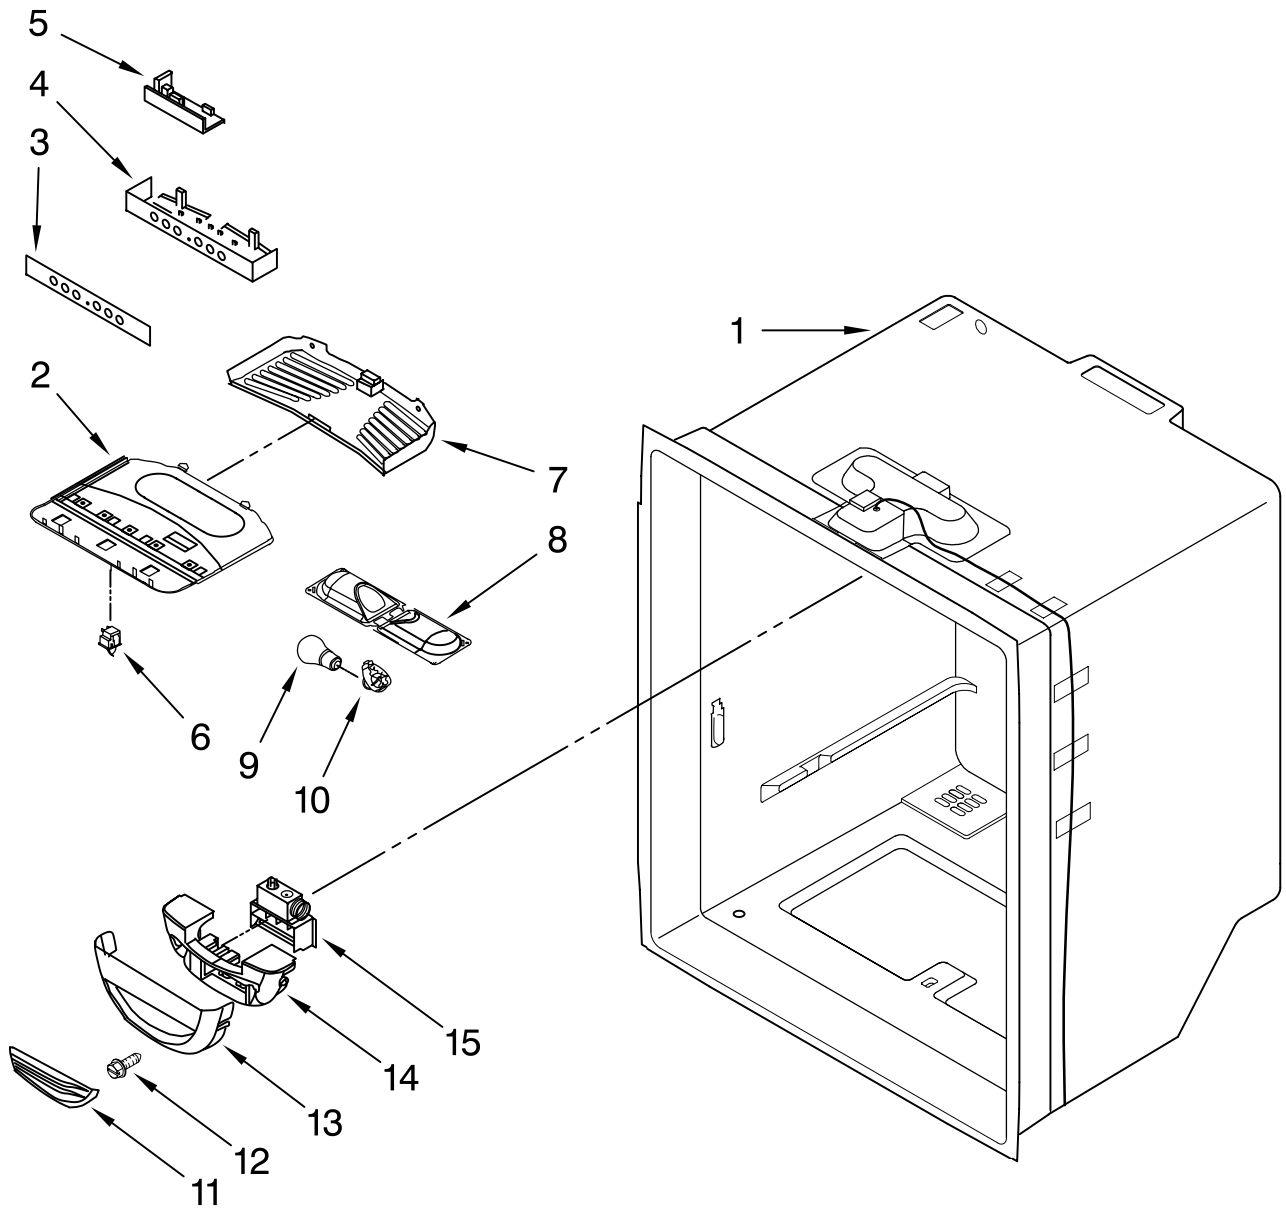

REFRIGERATOR LINER PARTS

For Models: KBR19KTWH00, KBR19KTBL00, KBR19KTSS00, KBL19KTSS00
(White) (Black) (Stainless Steel-RH) (Stainless Steel-LH)

FOR ORDERING INFORMATION REFER TO PARTS PRICE LIST

REFRIGERATOR LINER PARTS

For Models: KBRs19KTWH00, KBRs19KTBL00, KBRs19KTSS00, KBLs19KTSS00
(White) (Black) (Stainless Steel–RH) (Stainless Steel–LH)

Illus. No.	Part No.	DESCRIPTION
1		Liner (Not A Serviceable Part)
2	Y67003896	Bracket, Control and Lights
3	67005072	Overlay
4	67003898	Housing, Electronic Control
5	67006740	Electronic Control
6	C3680310	Switch, Light
7	67003897	Cover, Light
8	67003901	Housing, Light
9	A0282812	Bulb, Light (2)
10	8170839	Socket, Light (2)
11	67003900	Insert, Damper Cover
12	67006602	Screw
13	67003899	Cover, Damper
14	67006604	Insulation
15	W10127429	Control, Damper

Following Parts Not Illustrated

8208197	Harness, Damper Control
67004033	Harness, Controls (Refrigerator) (Includes # 16)