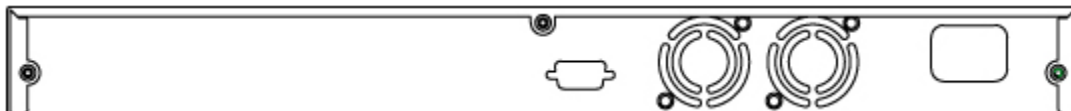

Modules:	Ports
LB9213A:	8TX
LB9219A:	4TX + 4FX (SC)
LB9216A:	6TX + 2FX (ST)
LB9218A:	6TX + 2FX (SC)
LB9214A:	8FX (ST)
LB9215A:	8FX (SC)
LB9007C-ST-R2:	1FX (ST)
LB9017C-SC-R2:	(SC)

Follow These Steps for Installation:

- Step 1:** Turn off the power before installation.
- Step 2:** Unscrew the cover plates of the module slots. Retain both the screws and the cover plates. The plates can be reinstalled if the module is removed.
- Step 3:** Remove the module from the static-free container then slowly slide the plug-in module into the designated slot, following the plastic guides.
- Step 4:** Snap in the Plug-In Module to attain a firm connection.
- Step 5:** Tighten the screws retained from original cover plate.
- Step 8:** Restore power.

Figure 2: Removal of cover plate

Fiber module being installed

Select a proper site for LB9217A, Connect AC power cord to the receptacle on LB9217A & standard AC outlet. Turn the switch on then to connect network with proper CAT 5 or fiber cable.

Figure 3: Internal power: Connect the supplied AC power cord to the receptacle on the back of the switch, and then plug it into a standard AC outlet with a voltage range from 100 to 240 Vac.

CUSTOMER SUPPORT INFORMATION