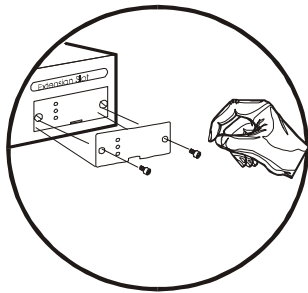

LB9217A can be plugged in with the combination of different copper and fiber optic connectors. Following is a list of various modules pertains to this 17-port modulated Ethernet switch.

Figure 1: Front Panel of the Chassis, LB9217A.

Modules:	Ports
LB9213A:	8TX
LB9219A:	4TX + 4FX (SC)
LB9216A:	6TX + 2FX (ST)
LB9218A:	6TX + 2FX (SC)
LB9214A:	8FX (ST)
LB9215A:	8FX (SC)
LB9007C-ST-R2:	1FX (ST)
LB9017C-SC-R2:	(SC)

Follow These Steps for Installation:

- Step 1:** Turn off the power before installation.
- Step 2:** Unscrew the cover plates of the module slots. Retain both the screws and the cover plates. The plates can be reinstalled if the module is removed.
- Step 3:** Remove the module from the static-free container then slowly slide the plug-in module into the designated slot, following the plastic guides.
- Step 4:** Snap in the Plug-In Module to attain a firm connection.
- Step 5:** Tighten the screws retained from original cover plate.
- Step 8:** Restore power.

Figure 2: Removal of cover plate

Fiber module being installed

Select a proper site for LB9217A, Connect AC power cord to the receptacle on LB9217A & standard AC outlet. Turn the switch on then to connect network with proper CAT 5 or fiber cable.