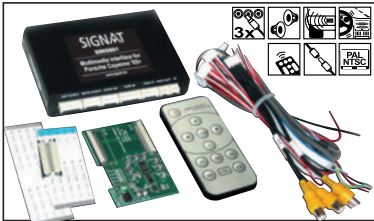

**S30.7230-230**

**Porsche**

Adapter to connect a universal ISO radio to the OEM Porsche cabling (not suitable for Bose sound systems).

**S62.3630-001**

**Porsche**

Set adapter cables for the connection of universal loudspeakers to the Porsche OEM front loudspeaker connectors.

**S865001**

**Porsche Cayenne '05>**

Multimedia-interface with 3 inputs for reproduction of external video sources (DVD, TV-tuner, PC, camera) via the Porsche MMI system.

**S865051**

**Porsche Cayenne**

Optical interface for reproduction of the Signat/Senergy MDVB-T digital TV-tuner via the Porsche PCM2.1 navigation system. Control with the original buttons.

**S865071**

**Porsche Cayenne**

Optical interface for reproduction of the Signat DVD-player via the Porsche PCM2.1 navigation system. Control with the original buttons.