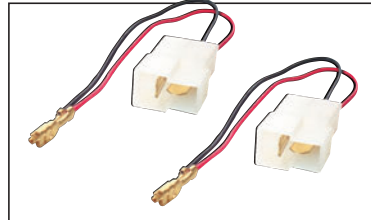

**S30.7230-230**

**Porsche**

Adapter to connect a universal ISO radio to the OEM Porsche cabling (not suitable for Bose sound systems).

**S62.3630-001**

**Porsche**

Set adapter cables for the connection of universal loudspeakers to the Porsche OEM front loudspeaker connectors.

**S865001**

**Porsche Cayenne '05>**

Multimedia-interface with 3 inputs for reproduction of external video sources (DVD, TV-tuner, PC, camera) via the Porsche MMI system.

**S865051**

**Porsche Cayenne**

Optical interface for reproduction of the Signat/Senergy MDVB-T digital TV-tuner via the Porsche PCM2.1 navigation system. Control with the original buttons.

**S865071**

**Porsche Cayenne**

Optical interface for reproduction of the Signat DVD-player via the Porsche PCM2.1 navigation system. Control with the original buttons.