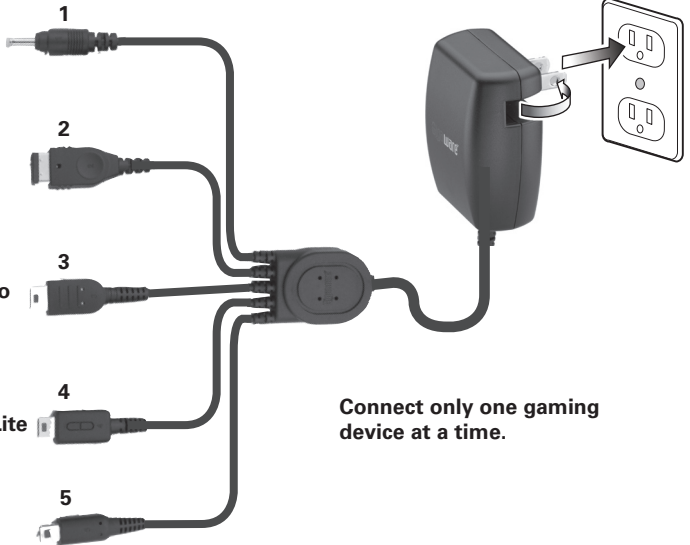

Gigaware™

26-1436

Quick Start

Universal Gaming AC Power Adapter

Start Here

See the User's Guide for complete instructions.

Package contents

Gaming AC Power Adapter

①

PSP

Nintendo DS / Advance SP

Game Boy Micro

Nintendo DS Lite

Nintendo DSi

Connect only one gaming device at a time.