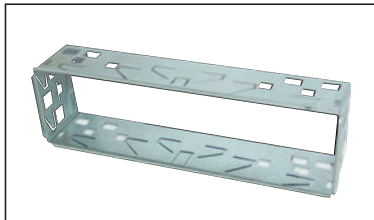

CD CHANGER ADAPTER CABLES

PHILIPS

S24.7942-005

CD-changer cable 5m for all Philips devices, 8-pole DIN to 8-pole mini-ISO.

S24.7942-010

CD-changer cable 5m for all Philips devices, 8-pole DIN to 10-pole ISO.

RADIO FRAMES - RELEASE KEYS

PHILIPS

S26.7912-005

Radio mounting frame for Philips radios. 50mm depth. With plastic spacer and two release keys.

S26.7912-006

Radio mounting frame for Philips radios. 50mm depth.