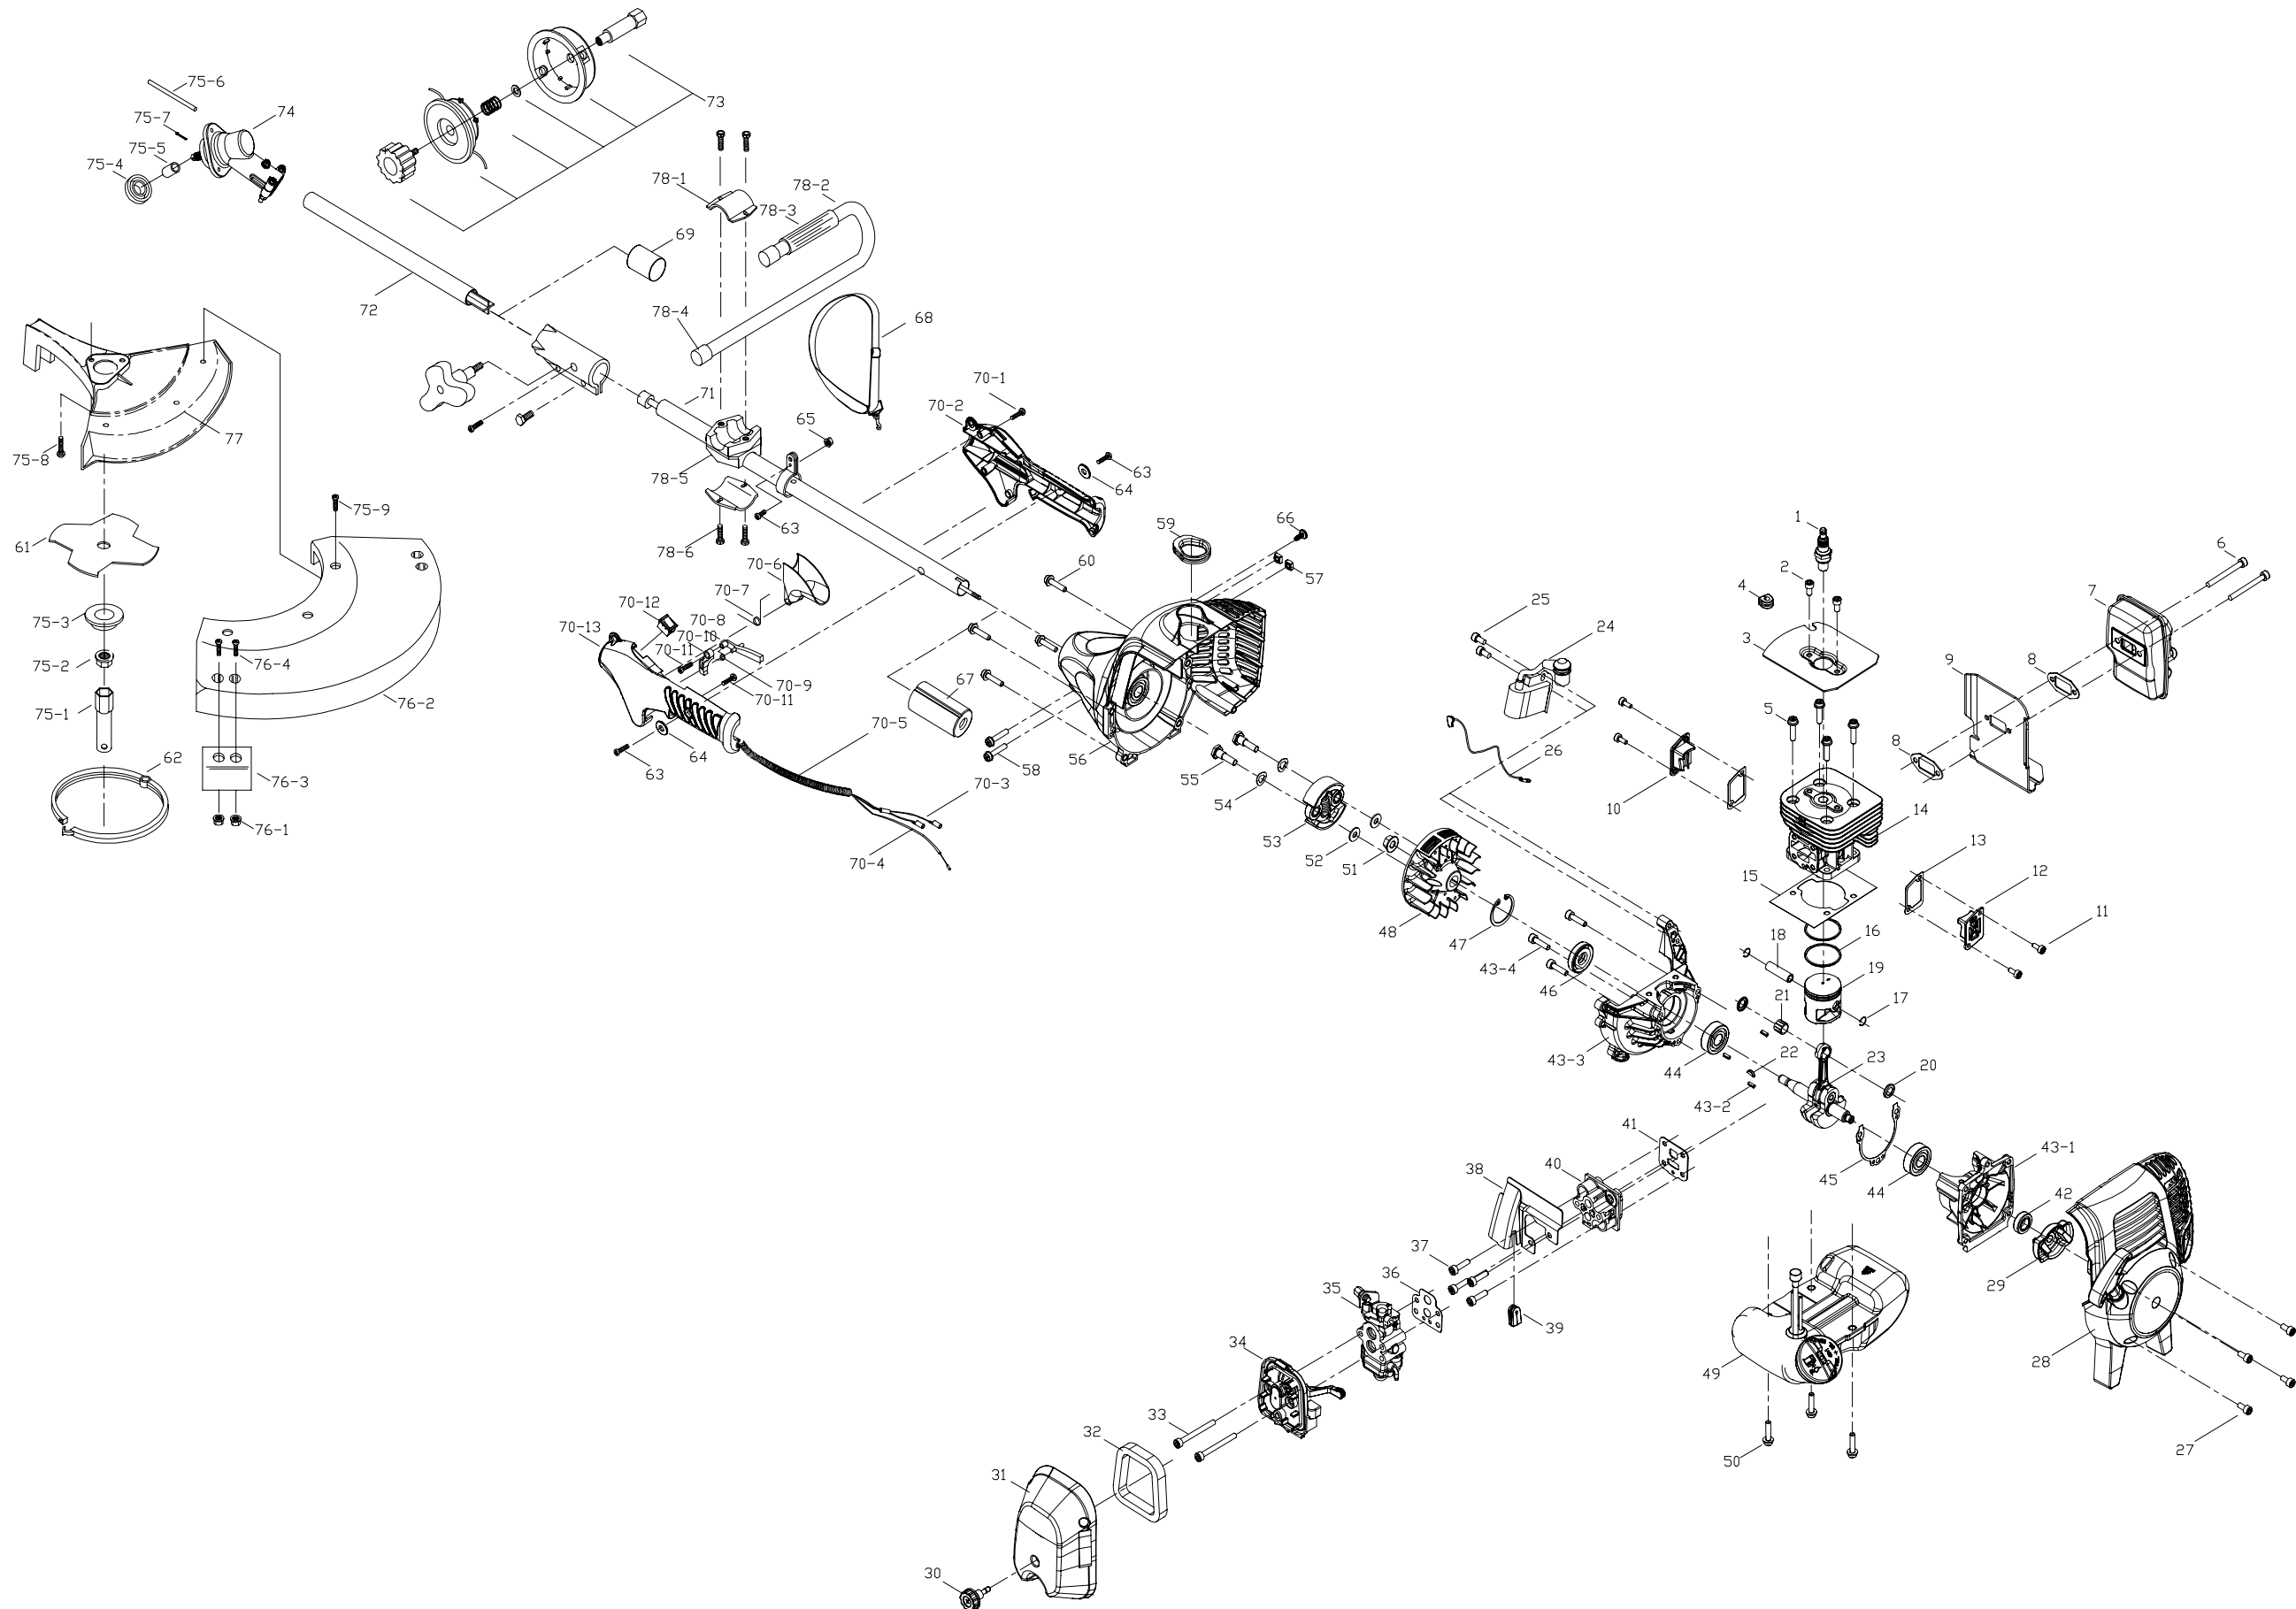

SERVICE SPARE PARTS LIST

SPECIFY MODEL NO. WHEN ORDERING PARTS	
30cc Gas String Trimmer	
MODEL NO.	MT30790 / 41AD790C977

DATE	REVISED DATE	PAGE
11/2/2004	N/A	1/2

SERVICE SPARE PARTS LIST

SPECIFY MODEL NO. WHEN ORDERING PARTS				DATE				REVISED DATE				PAGE	
30cc Gas String Trimmer				11/2/2004				N/A				2/2	
MODEL NO.		MT30790 / 41AD790C977											