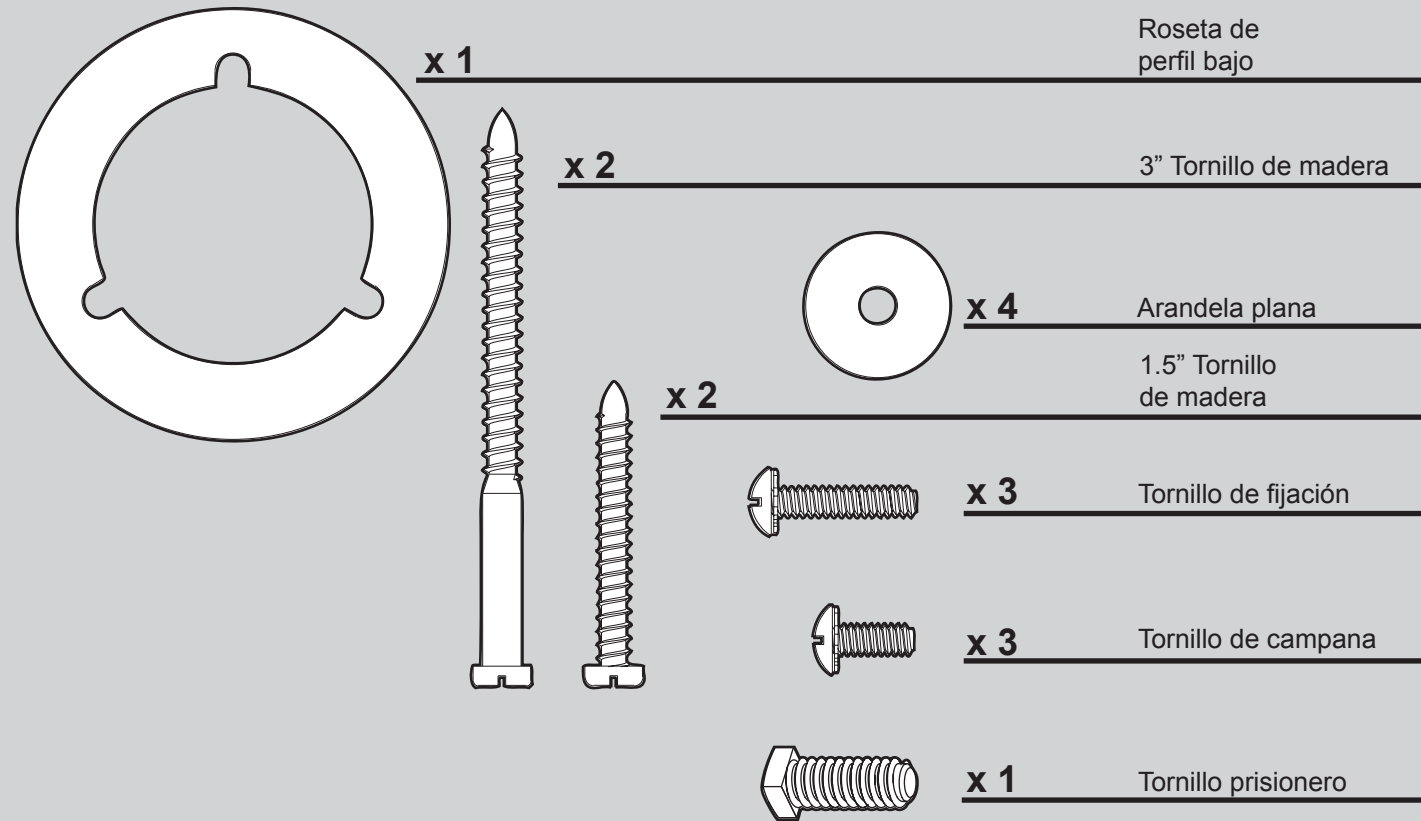

Materiales

(no dibujados a escala)