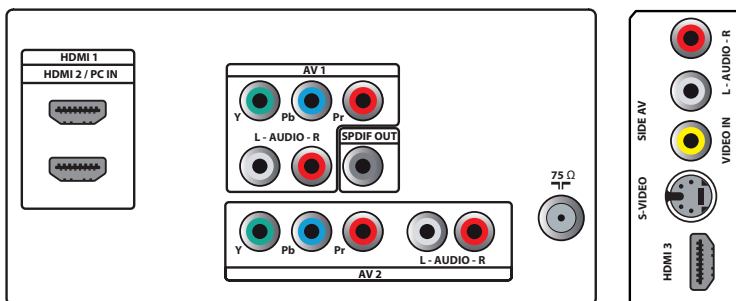

3 HDMI inputs

HDMI makes an uncompressed digital RGB connection from the source to the screen for the ultimate picture quality. HDMI intelligently communicates the highest output resolution with the source device. The HDMI input is fully backward compatible with DVI sources and includes digital audio. HDMI uses HDCP copy protection. With 2 HDMI inputs on the back and 1 HDMI on the side of the TV you can connect multiple HD sources, for instance an HD settop box, a Blu-ray player, and game console or digital Camcorder. Your TV is fully prepared for the HD future.

EasyLink

EasyLink uses the HDMI CEC industry standard protocol to share functionality between connected devices and the TV. With EasyLink only one remote control is needed to operate main functionalities on your TV and connected devices. EasyLink uses the standard HDMI cable to transfer system commands. It works between all electronic devices equipped with HDMI CEC.

PC input (HDMI)

With PC input you can use your TV as a PC monitor via a HDMI-DVI cable/converter.

Issue date 2009-02-06

Version: 4.0.7

12 NC: 8670 000 37746
UPC: 6 09585 15079 9

© 2009 Koninklijke Philips Electronics N.V.
All Rights reserved.

Specifications are subject to change without notice.
Trademarks are the property of Koninklijke Philips Electronics N.V. or their respective owners.

www.philips.com

* Viewable diagonal screen size: 31.5"/800.1mm