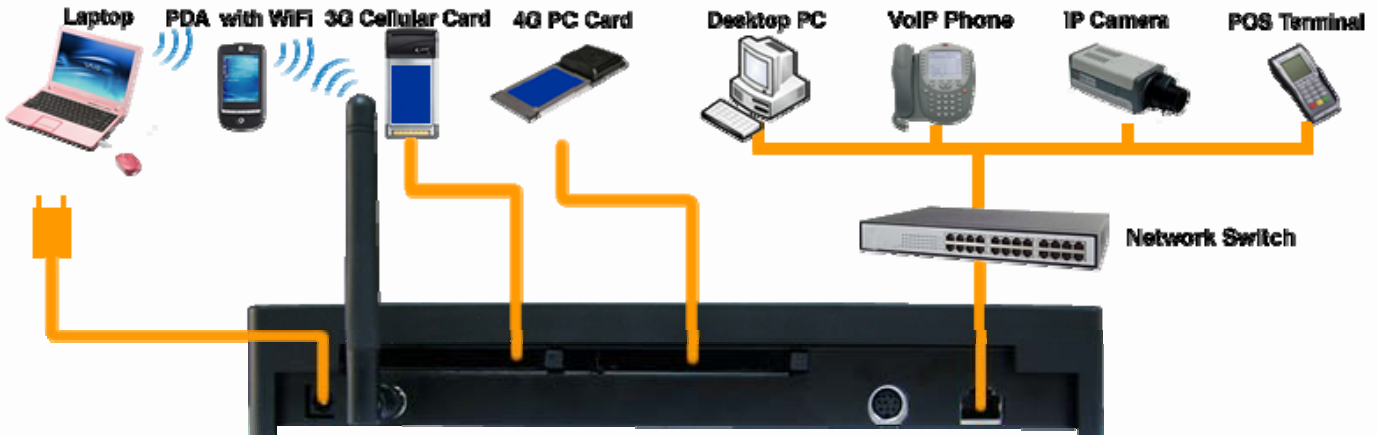

Supported Cellular Card List

Alltel

Kyocera KPC 650

AT&T

Option Wireless GlobeTrotter GT MAX

Sierra AC875

Sprint

Novatel S720

Pantech PX-500

Sierra AC580

Sierra AC595

UTStarcom PC5750

Verizon Wireless

Kyocera KPC650

Novatel V620

Sierra AC580

Sierra AC595

UTStarcom PC5750

Product Specifications

Network Features:

- Multi-WAN auto failover for redundancy
- Load Balance for maximum bandwidth
- DHCP Server
- DNS Relay
- Bridge between LAN & WLAN
- Auto-Reconnect
- Dial On Demand
- Always on
- DMZ Support
- MAC access control
- NTP
- DDNS
- Static IP
- SNMP v1, v2c, v3
- RIP, OSPF
- QoS

Management:

- User-friendly Web GUI
- Remote Central Management
- Setup Wizard 3G/4G WWAN
- 3G/4G WWAN Session and Status Monitoring
- Browser Firmware Upgradeable
- Traffic & Event Log
- Multiple Cellular Network Dial Up Mode
- SNMP Management

Security:

- Industry Leading Firewall Features
  - > NAT/ Port Forwarding
  - > SPI
  - > MAC Filter
  - > Anti-Attack
  - > URL Filter
- VPN End Point
- VPN pass-through for IPSec and PPTP
- WPA PSK
- 64-bit WEP & 128-bit RC4 encryption
- HTTPS & SSL
- SSH
- Web Portal

Interface:

- 2 x 3G/4G Cellular PCMCIA Slot
- 1 x 10/100Base-T
- IEEE 802.11b/g embedded
- 9 -Pin RS232 connector

Environmental Specifications:

- Operating Temperature: 0-50 °C
- Storage Temperature: -20-75 °C
- Operating Humidity:90% (Non-Condensing)

Physical Specifications:

- Dimension 285 (L) x145 (W) x39 (H) mm
- Weight 0.80 kg

Warranty:

- 1 year

System Requirements

- Active 3G PCMCIA cellular card
- Ethernet adapter and cable for each computer
- 2.4 GHz wireless adapter or Ethernet adapter and cable for each computer
- Windows® 98SE, Me, NT, 2000, XP or other operating systems running a TCP/IP network
- Internet Explorer 6.0 or Netscape® 4.7 or higher

Package Contents

- MB9000
- Power Adaptor
- LAN Cable
- CD (User Guide, Tools, Firmware)
- Quick Installation Guide