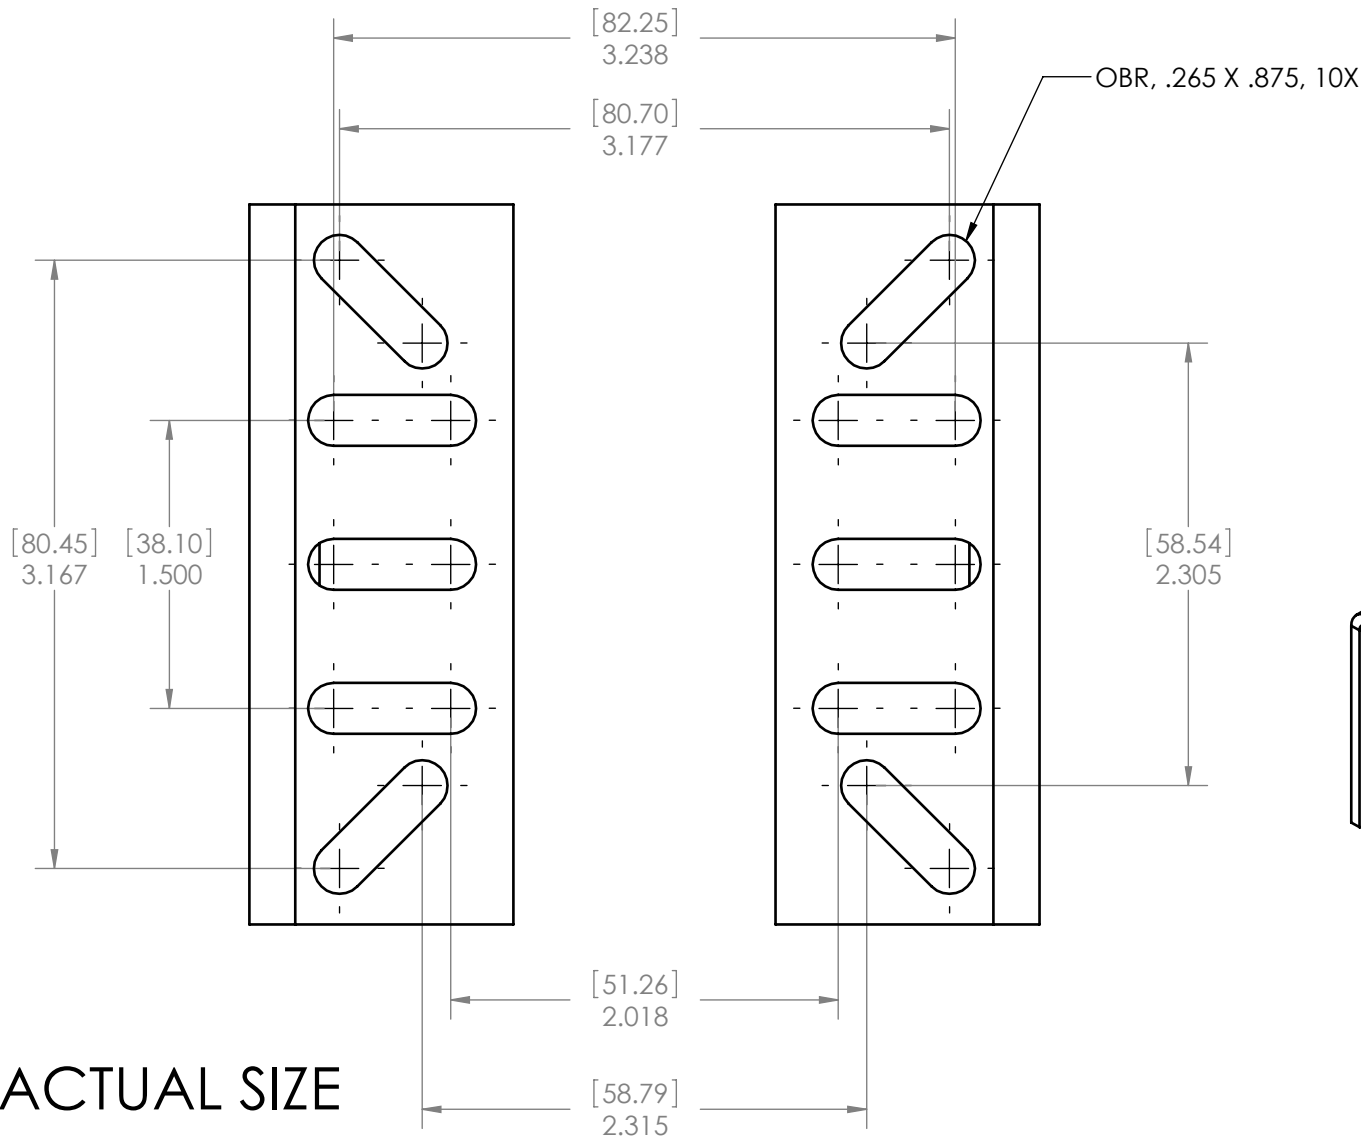

## C-3075-3S TEMPLATE LO PROFILE TILT/SWIVEL ADAPTER

- USED TO MOUNT LAPTOP MOUNTING PLATE TO TELESCOPING COMPUTER BASE (TCB) OR STOUT MOUNT SERIES
- 360° SWIVEL & 85° TILT
- FIXED 2.5" HEIGHT
- SHORT LOCKING HANDLE

ACTUAL SIZE