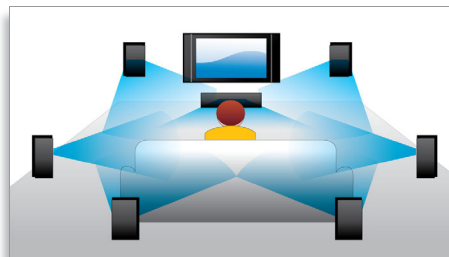

Dolby TrueHD

Dolby TrueHD deliver the finest sound from your Blu-ray Discs. Audio reproduced is virtually indistinguishable from the studio master, so you hear what the creators intended for you to hear. Dolby TrueHD complete your high definition entertainment experience.

USB 2.0

The Universal Serial Bus or USB is an industry standard that allows high-speed, easy connection of peripherals to PCs, consumer electronics and mobile products. The USB 2.0

provides better and faster performance - up to 40 times quicker than the USB 1.0 and with a data transfer rate of up to 480 Mbps from the original 12 Mbps. When plugged in, everything configures automatically. With USB 2.0, simply plug in your USB portable devices or hard disk drives, select the movie, music or photo and play away.