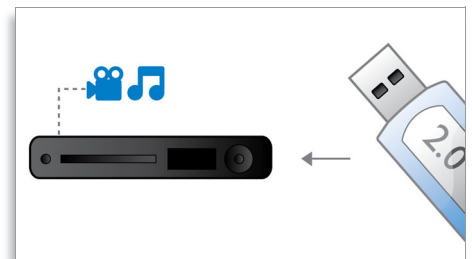

Hi-Speed USB 2.0 Link

The Universal Serial Bus or USB is a protocol standard that is conveniently used to link PCs, peripherals and consumer electronic equipment. Hi-Speed USB devices have a data transfer rate of up to 480 Mbps - up from the 12 Mbps in original USB ones. With Hi-Speed USB 2.0 Link, all you have to do is plug in your USB device, select the movie, music or photo and play away.