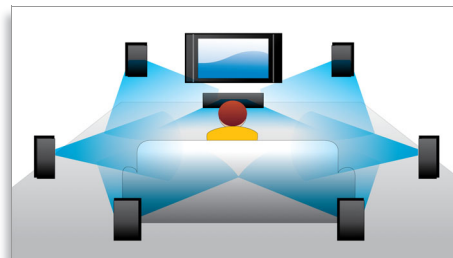

Dolby TrueHD and DTS-HD MA

DTS-HD Master Audio and Dolby TrueHD delivers 7.1 channels of the finest sound from your Blu-ray Discs. Audio reproduced is virtually indistinguishable from the studio master, so you hear what the creators

intended for you to hear. DTS-HD Master Audio and Dolby TrueHD complete your high definition entertainment experience.