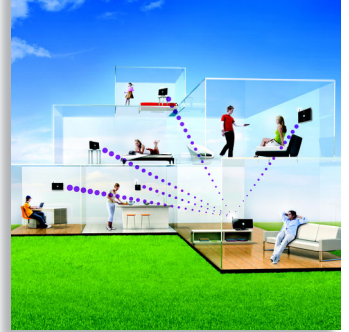

Philips Streamium
Wireless Music Station

Streamium

WAS6050

Internet Radio

My room my music

Music broadcast

Music follows me

AMPLIFIER

Unlimited listening pleasure - wirelessly

- Wireless streaming between Music Center and Station(s)
- Enjoy Internet radio
- Wireless streaming from PC via UPnP

Easy navigation and control

- My Room, My Music: Listen to different music in each room
- Music Broadcast: Listen to the same music on all stations
- Music Follows Me: take your music with you from room to room
- Browse your collection by album, artist, genre and track

Wireless streaming

With wireless streaming, you don't need to download and store large music files on our audio device. Instead, you can listen to favorite songs as they are continuously streamed to all the Music Stations - at the same time. Have your music follow you from room to room with Music Follows Me - no need to restart navigation and playback. Music Broadcast simultaneously broadcasts your desired music from the Center to all Stations. And with My Room, My Music, any family member can enjoy selected music from the stored collection in any room that is equipped with a Wireless Music Center or Station.

Enjoy Internet radio

Easily access thousands of music channels and stations from the world through the internet. Listen to the latest hits or tunes from your favorite genre.

UPnP Wireless streaming

Connect your Wireless Music System to any Universal Plug & Play-enabled device to receive or transmit music.