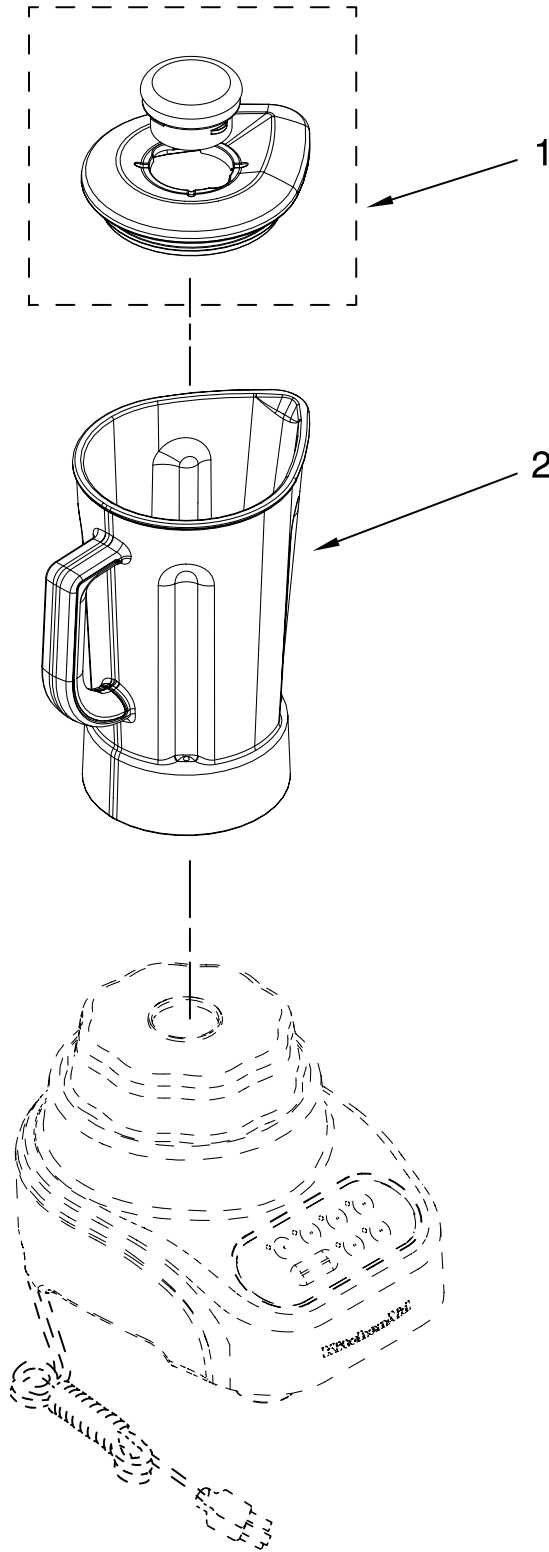

PARTS LIST

for

KitchenAid®

4-SPEED BLENDER 48 OZ. PLASTIC JAR

MODELS:

**KSB465WH0 (White)
KSB465OB0 (Onyx Black)
KSB465ER0 (Empire Red)**

**FOR CUSTOMER SATISFACTION ALWAYS USE
FACTORY SPECIFICATION PARTS**

KITCHENAID

ST. JOSEPH MICHIGAN 49085

UNIT PARTS

For Variations Of Model: KSB465__0

Illus. No.	Part No.	DESCRIPTION
1		Literature Parts
	W10171492	Use & Care, Trilin
	W10202948	Repair Parts List
2		Housing, Upper
	W10184001	White
	W10184003	Onyx Black
	W10184002	Empire Red
3	W10068250	Screw
4		Control Assembly (Incl. Overlay)
	W10182275	Elephant
	W10182274	Charcoal
5	9709366	Seal, Motor
6	9708887	Motor, 120V, 5sp
7	9708914	Coupling, Drive
8		Base
	W10180056	Elephant
	W10180057	Charcoal
9	W10001200	Screw
10		Foot, Rubber
	9708927	Grey
11		Power Cord
	9708928	Black
	9708917	White

FOR ORDERING INFORMATION REFER TO PARTS PRICE LIST

ATTACHMENT PARTS

For Variations Of Model: KSB465__0

Illus. No.	Part No.	DESCRIPTION
1		Lid Assembly (Includes Cap)
	W10183713	Elephant
	W10183714	Charcoal
2	W10171264	Jar Assembly (Incl Blade Assy)