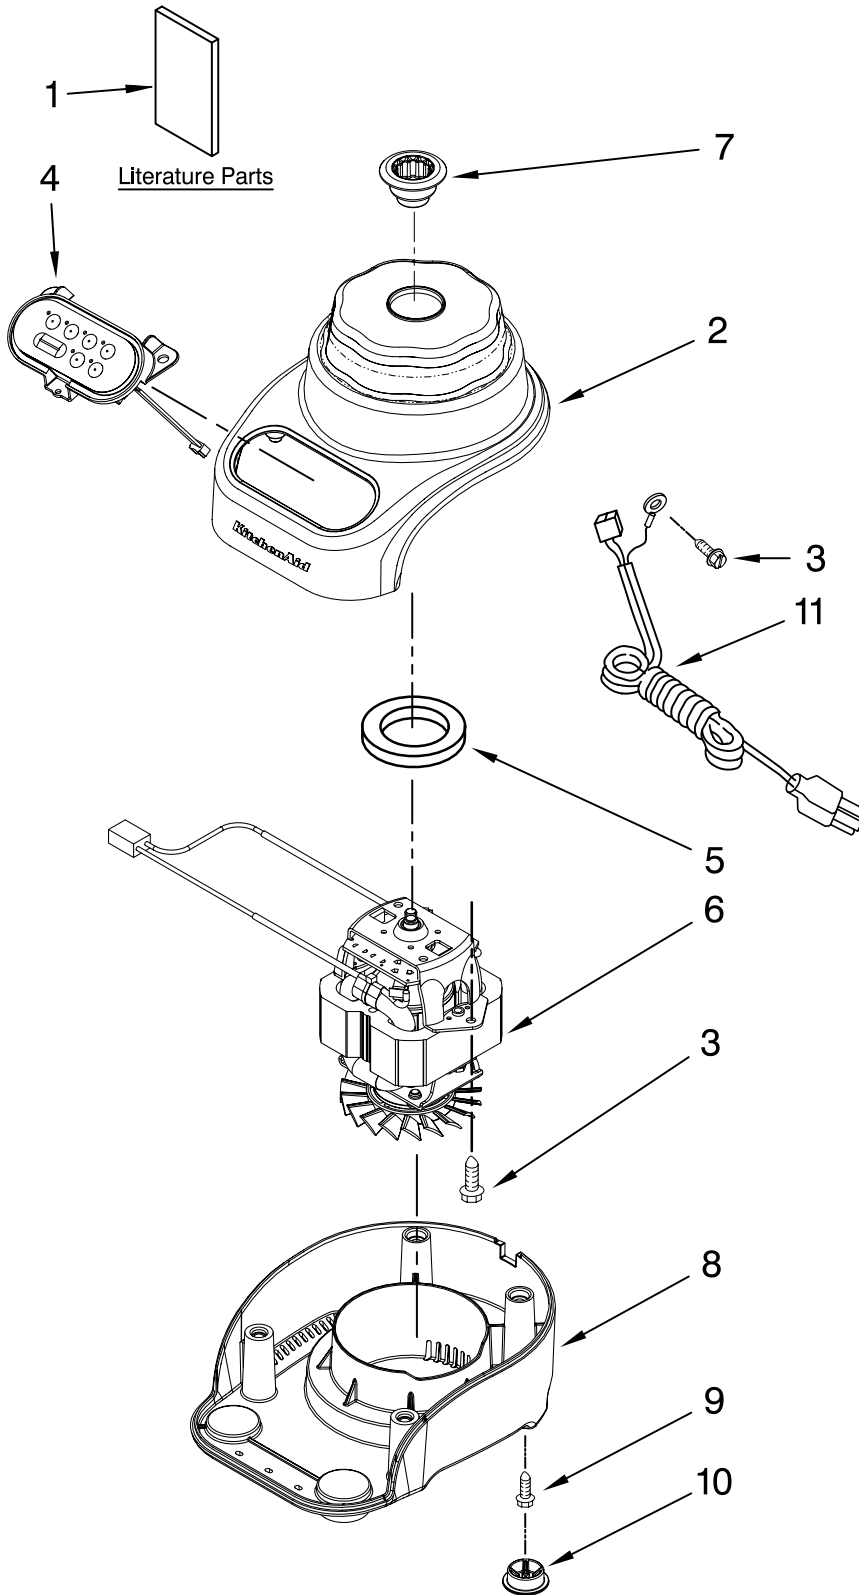

PARTS LIST

for

KitchenAid®

4-SPEED BLENDER 48 OZ. PLASTIC JAR

MODELS:

**KSB465WH0 (White)
KSB465OB0 (Onyx Black)
KSB465ER0 (Empire Red)**

**FOR CUSTOMER SATISFACTION ALWAYS USE
FACTORY SPECIFICATION PARTS**

KITCHENAID

ST. JOSEPH MICHIGAN 49085

UNIT PARTS

For Variations Of Model: KSB465__0

Illus. No.	Part No.	DESCRIPTION
1		Literature Parts
	W10171492	Use & Care, Trilin
	W10202948	Repair Parts List
2		Housing, Upper
	W10184001	White
	W10184003	Onyx Black
	W10184002	Empire Red
3	W10068250	Screw
4		Control Assembly (Incl. Overlay)
	W10182275	Elephant
	W10182274	Charcoal
5	9709366	Seal, Motor
6	9708887	Motor, 120V, 5sp
7	9708914	Coupling, Drive
8		Base
	W10180056	Elephant
	W10180057	Charcoal
9	W10001200	Screw
10		Foot, Rubber
	9708927	Grey
11		Power Cord
	9708928	Black
	9708917	White

FOR ORDERING INFORMATION REFER TO PARTS PRICE LIST

ATTACHMENT PARTS

For Variations Of Model: KSB465__0

Illus. No.	Part No.	DESCRIPTION
1		Lid Assembly (Includes Cap)
	W10183713	Elephant
	W10183714	Charcoal
2	W10171264	Jar Assembly (Incl Blade Assy)