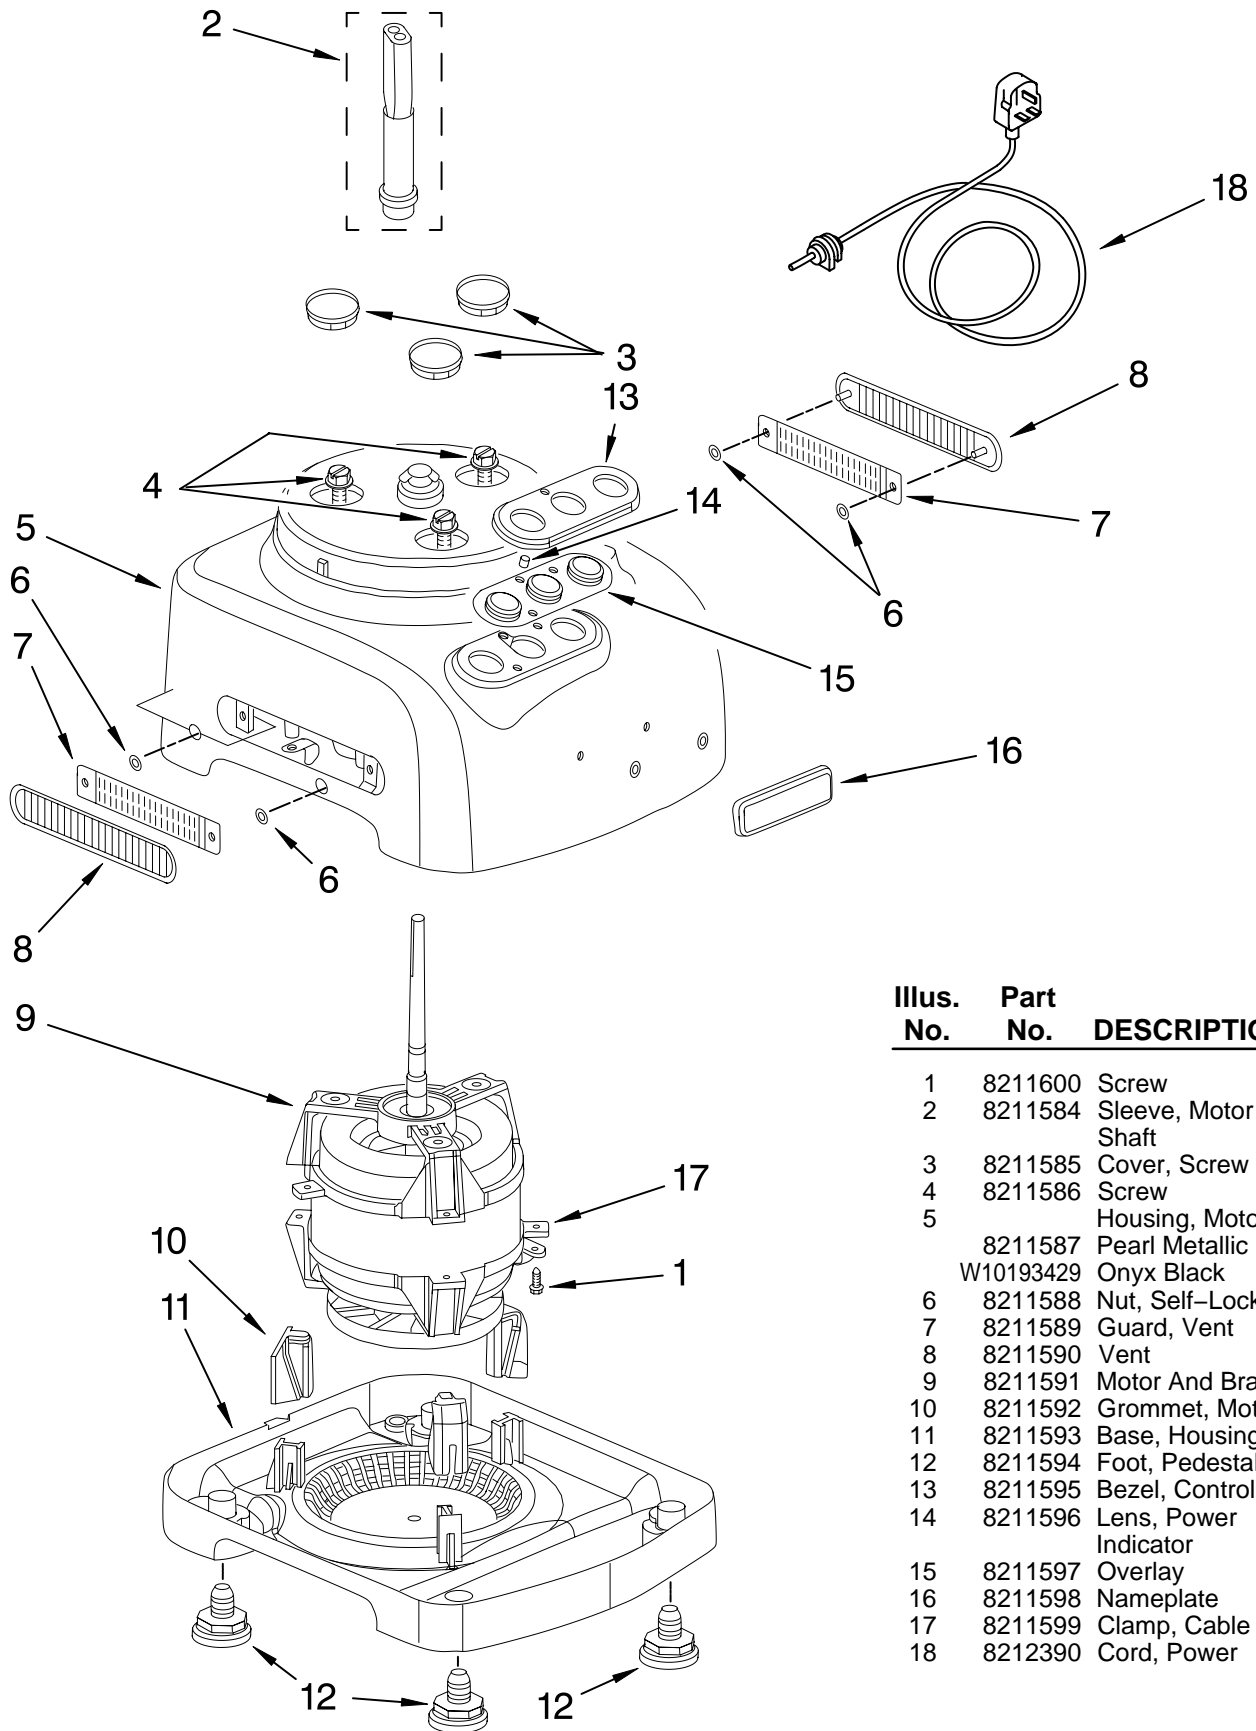

BOWL ASSEMBLY PARTS

For Model: KPFP850__0, 4KPFP850__0

Illus. No.	Part No.	DESCRIPTION
1		Literature Parts
	8204593	Guide, Use & Care
	8211698	Repair Parts List
2	8211547	Insert, Pusher
3	8211548	Pusher
4	8211550	Cover, Bowl Asm
5	8211689	Bowl, Mini
6	8211690	Bowl, Chefs
7	8211697	Bowl, Work 16 Cup

FOR ORDERING INFORMATION REFER TO PARTS PRICE LIST

MOTOR AND HOUSING PARTS TOP VIEW

For Model: KPFP850__0, 4KPFP850__0

Illus. No.	Part No.	DESCRIPTION
1	8211600	Screw
2	8211584	Sleeve, Motor Shaft
3	8211585	Cover, Screw
4	8211586	Screw
5	8211587	Housing, Motor Pearl Metallic
	W10193429	Onyx Black
6	8211588	Nut, Self-Locking
7	8211589	Guard, Vent
8	8211590	Vent
9	8211591	Motor And Bracket
10	8211592	Grommet, Motor
11	8211593	Base, Housing
12	8211594	Foot, Pedestal
13	8211595	Bezel, Control
14	8211596	Lens, Power Indicator
15	8211597	Overlay
16	8211598	Nameplate
17	8211599	Clamp, Cable
18	8212390	Cord, Power

FOR ORDERING INFORMATION REFER TO PARTS PRICE LIST

MOTOR AND HOUSING PARTS BOTTOM VIEW

For Model: KPFP850__0, 4KPFP850__0

Illus. No.	Part No.	DESCRIPTION
1	8211601	Clamp, Cable
2	8211738	Lamp, Neon
4	8211604	Screw
5	8211605	Terminal Block
6	8211606	Shield
7	8211607	Clip, Capacitor
8	8211608	Capacitor
9	8211609	Screw
10	8211610	Clamp, Cable
11	8211612	Seal, Shaft
13	8211717	Screw
14	8211718	Relay & Switch Panel Assembly
15	8211719	Screw
16	8211720	Screw
17	8211721	Insulation, Housing Upper
18	8211722	Lever, Switch
19	8211723	Switch, Micro
20	8211724	Spring, Torson
21	8211725	Insulation, Housing Lower

FOR ORDERING INFORMATION REFER TO PARTS PRICE LIST

ATTACHMENT PARTS AND ACCESSORIES

For Model: KPFP850__0, 4KPFP850__0

Illus. No.	Part No.	DESCRIPTION
1	8211549	Slicing Disc 2MM
2	8211553	Egg Whisk Assembly
3	8211555	Multipurpose Blade
4	8211556	Dough Blade Assembly
5	8211557	Mini Blade
6	8211558	Shredding Disc 4MM
7	8211559	Slicing Disc 4MM
8	8211554	Storage Box, Accessory
9	8211759	Stem, Disc
10	8211760	Spatula