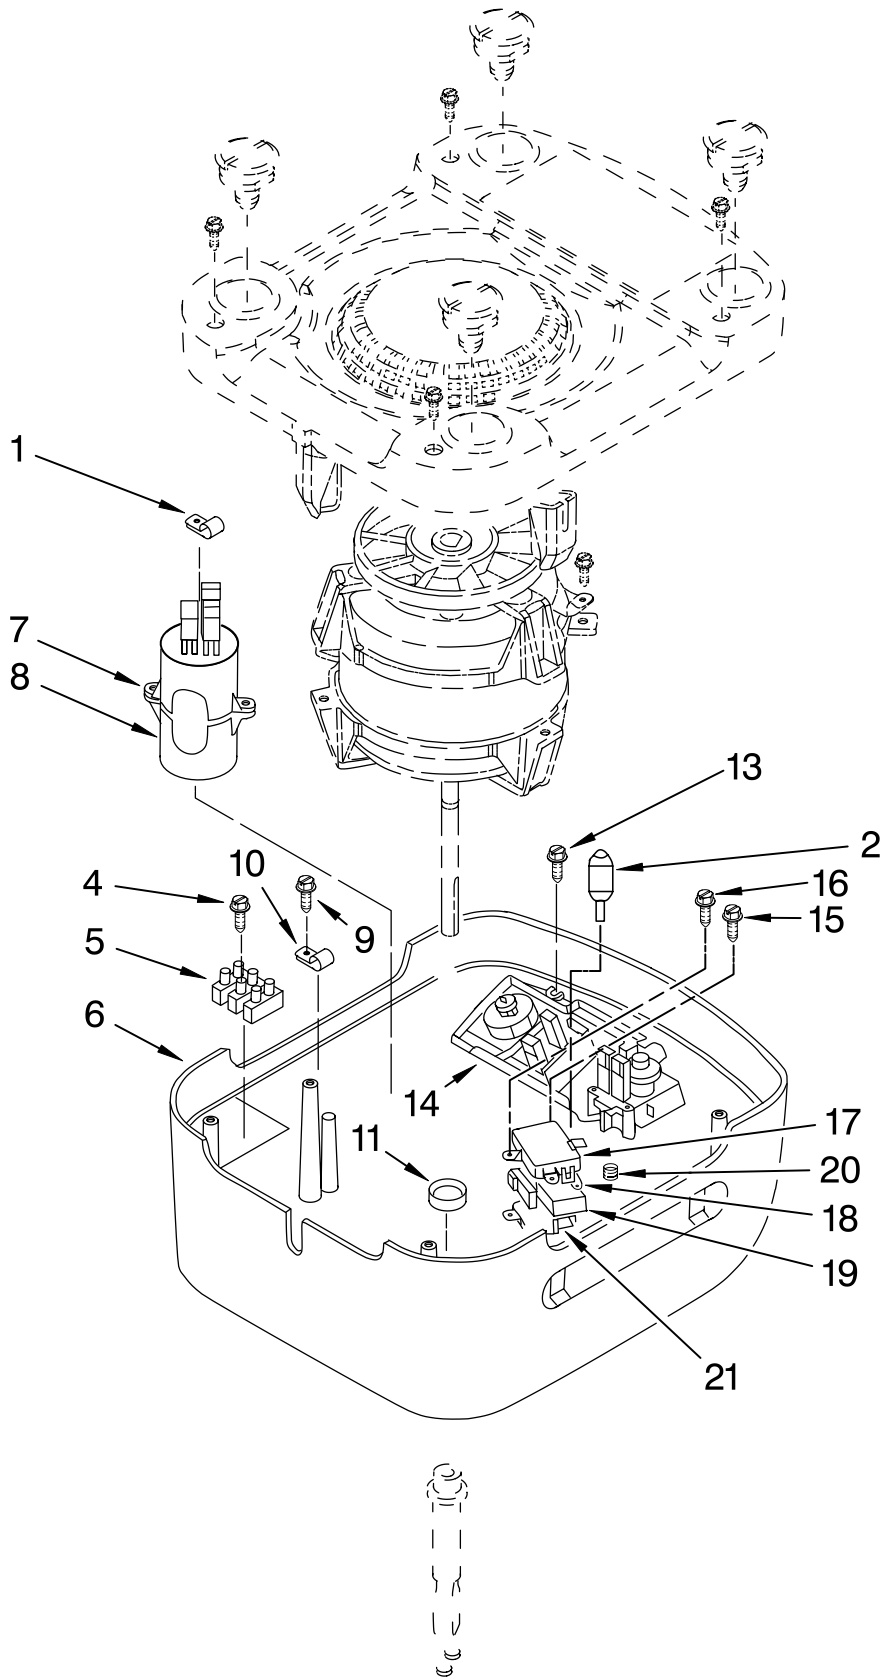

BOWL ASSEMBLY PARTS

For Model: KPFP850__0, 4KPFP850__0

Illus. No.	Part No.	DESCRIPTION
1		Literature Parts
	8204593	Guide, Use & Care
	8211698	Repair Parts List
2	8211547	Insert, Pusher
3	8211548	Pusher
4	8211550	Cover, Bowl Asm
5	8211689	Bowl, Mini
6	8211690	Bowl, Chefs
7	8211697	Bowl, Work 16 Cup

FOR ORDERING INFORMATION REFER TO PARTS PRICE LIST

MOTOR AND HOUSING PARTS TOP VIEW

For Model: KPFP850__0, 4KPFP850__0

Illus. No.	Part No.	DESCRIPTION
1	8211600	Screw
2	8211584	Sleeve, Motor Shaft
3	8211585	Cover, Screw
4	8211586	Screw
5	8211587	Housing, Motor Pearl Metallic
	W10193429	Onyx Black
6	8211588	Nut, Self-Locking
7	8211589	Guard, Vent
8	8211590	Vent
9	8211591	Motor And Bracket
10	8211592	Grommet, Motor
11	8211593	Base, Housing
12	8211594	Foot, Pedestal
13	8211595	Bezel, Control
14	8211596	Lens, Power Indicator
15	8211597	Overlay
16	8211598	Nameplate
17	8211599	Clamp, Cable
18	8212390	Cord, Power

FOR ORDERING INFORMATION REFER TO PARTS PRICE LIST

MOTOR AND HOUSING PARTS BOTTOM VIEW

For Model: KPFP850__0, 4KPFP850__0

Illus. No.	Part No.	DESCRIPTION
1	8211601	Clamp, Cable
2	8211738	Lamp, Neon
4	8211604	Screw
5	8211605	Terminal Block
6	8211606	Shield
7	8211607	Clip, Capacitor
8	8211608	Capacitor
9	8211609	Screw
10	8211610	Clamp, Cable
11	8211612	Seal, Shaft
13	8211717	Screw
14	8211718	Relay & Switch Panel Assembly
15	8211719	Screw
16	8211720	Screw
17	8211721	Insulation, Housing Upper
18	8211722	Lever, Switch
19	8211723	Switch, Micro
20	8211724	Spring, Torson
21	8211725	Insulation, Housing Lower

FOR ORDERING INFORMATION REFER TO PARTS PRICE LIST

ATTACHMENT PARTS AND ACCESSORIES

For Model: KPFP850__0, 4KPFP850__0

Illus. No.	Part No.	DESCRIPTION
1	8211549	Slicing Disc 2MM
2	8211553	Egg Whisk Assembly
3	8211555	Multipurpose Blade
4	8211556	Dough Blade Assembly
5	8211557	Mini Blade
6	8211558	Shredding Disc 4MM
7	8211559	Slicing Disc 4MM
8	8211554	Storage Box, Accessory
9	8211759	Stem, Disc
10	8211760	Spatula