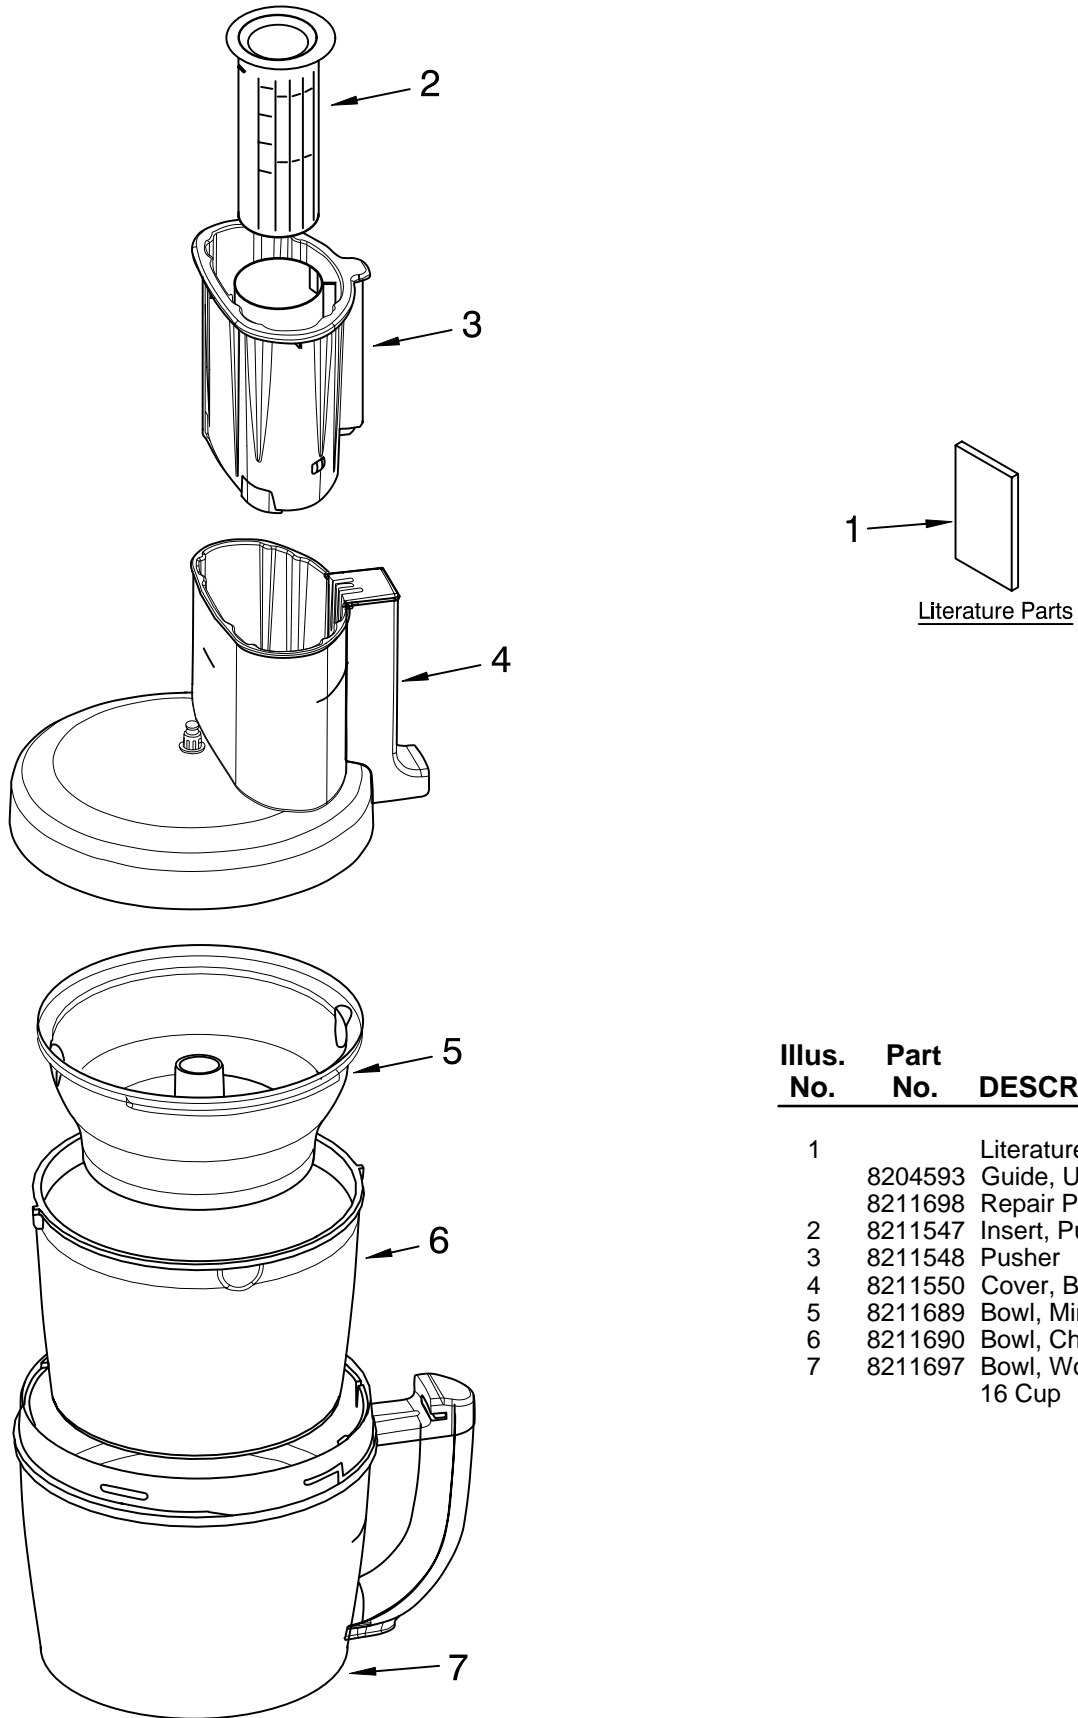

PARTS LIST

for

KitchenAid®

PROLINE FOOD PROCESSOR 16-CUP

MODELS:

**KPFP850PM0 (Pearl Metallic)
KPFP850OB0 (Onyx Black)
4KPFP850PM0 (Pearl Metallic)**

FOR CUSTOMER SATISFACTION ALWAYS USE
FACTORY SPECIFICATION PARTS

BOWL ASSEMBLY PARTS

For Model: KPFP850__0, 4KPFP850__0

Illus. No.	Part No.	DESCRIPTION
1		Literature Parts
	8204593	Guide, Use & Care
	8211698	Repair Parts List
2	8211547	Insert, Pusher
3	8211548	Pusher
4	8211550	Cover, Bowl Asm
5	8211689	Bowl, Mini
6	8211690	Bowl, Chefs
7	8211697	Bowl, Work 16 Cup

FOR ORDERING INFORMATION REFER TO PARTS PRICE LIST

MOTOR AND HOUSING PARTS TOP VIEW

For Model: KPFP850__0, 4KPFP850__0

Illus. No.	Part No.	DESCRIPTION
1	8211600	Screw
2	8211584	Sleeve, Motor Shaft
3	8211585	Cover, Screw
4	8211586	Screw
5	8211587	Housing, Motor Pearl Metallic
	W10193429	Onyx Black
6	8211588	Nut, Self-Locking
7	8211589	Guard, Vent
8	8211590	Vent
9	8211591	Motor And Bracket
10	8211592	Grommet, Motor
11	8211593	Base, Housing
12	8211594	Foot, Pedestal
13	8211595	Bezel, Control
14	8211596	Lens, Power Indicator
15	8211597	Overlay
16	8211598	Nameplate
17	8211599	Clamp, Cable
18	8212390	Cord, Power

FOR ORDERING INFORMATION REFER TO PARTS PRICE LIST

MOTOR AND HOUSING PARTS BOTTOM VIEW

For Model: KPFP850__0, 4KPFP850__0

Illus. No.	Part No.	DESCRIPTION
1	8211601	Clamp, Cable
2	8211738	Lamp, Neon
4	8211604	Screw
5	8211605	Terminal Block
6	8211606	Shield
7	8211607	Clip, Capacitor
8	8211608	Capacitor
9	8211609	Screw
10	8211610	Clamp, Cable
11	8211612	Seal, Shaft
13	8211717	Screw
14	8211718	Relay & Switch Panel Assembly
15	8211719	Screw
16	8211720	Screw
17	8211721	Insulation, Housing Upper
18	8211722	Lever, Switch
19	8211723	Switch, Micro
20	8211724	Spring, Torson
21	8211725	Insulation, Housing Lower