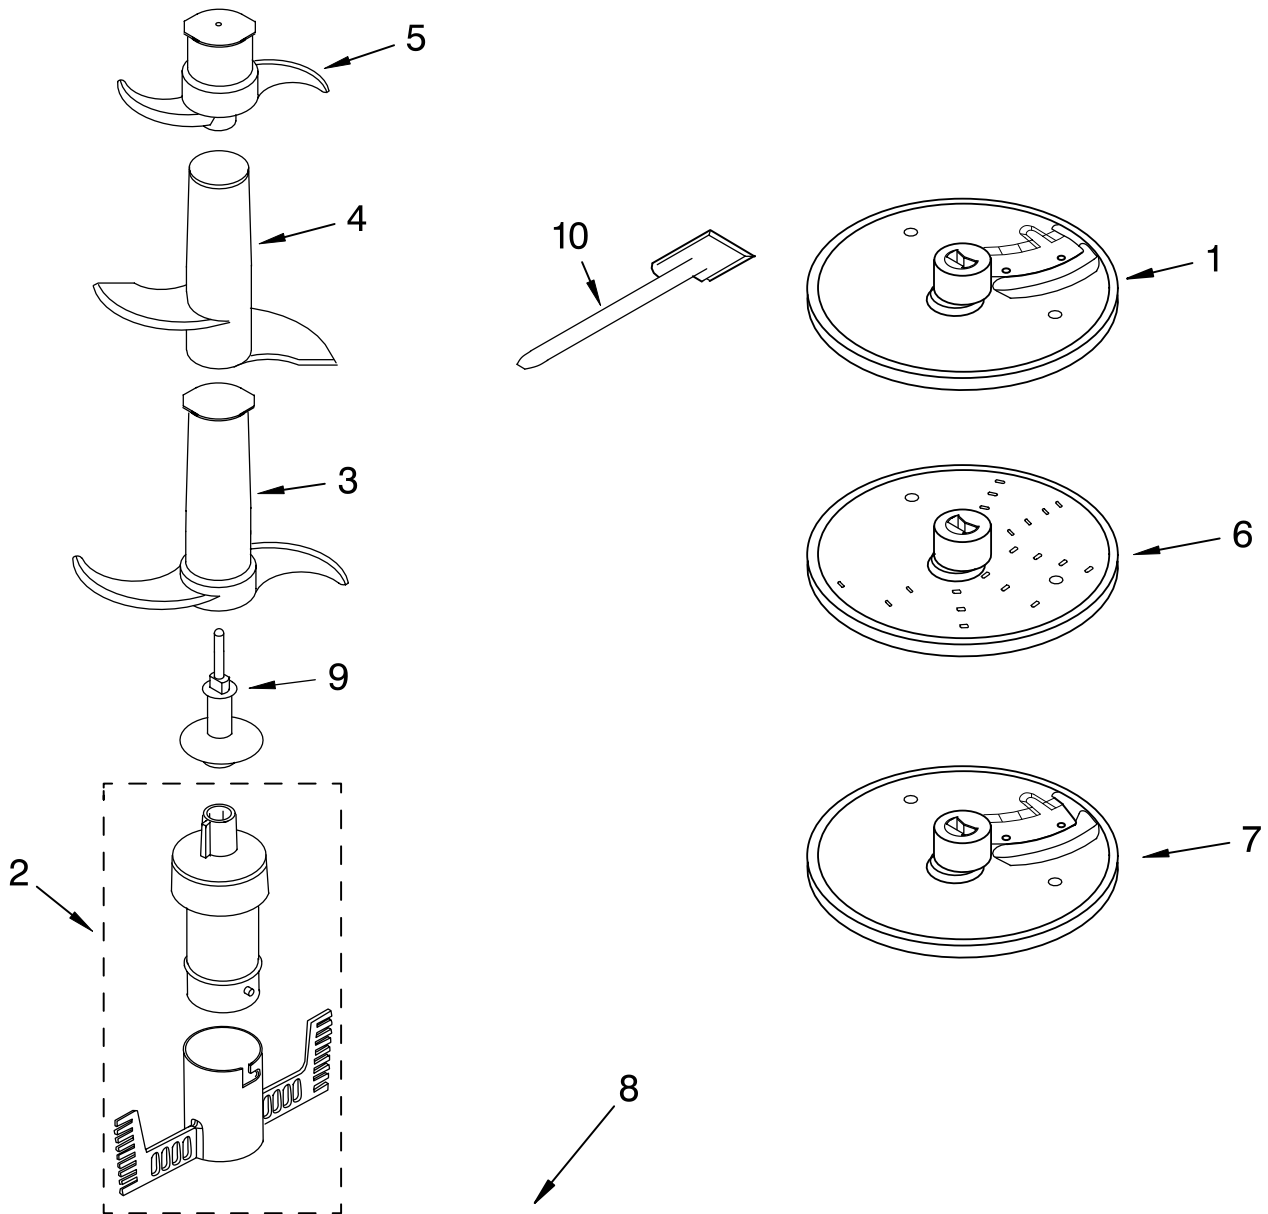

BOWL ASSEMBLY PARTS

For Model: KPFP850__0, 4KPFP850__0

Illus. No.	Part No.	DESCRIPTION
1		Literature Parts
	8204593	Guide, Use & Care
	8211698	Repair Parts List
2	8211547	Insert, Pusher
3	8211548	Pusher
4	8211550	Cover, Bowl Asm
5	8211689	Bowl, Mini
6	8211690	Bowl, Chefs
7	8211697	Bowl, Work 16 Cup

FOR ORDERING INFORMATION REFER TO PARTS PRICE LIST

MOTOR AND HOUSING PARTS TOP VIEW

For Model: KPFP850__0, 4KPFP850__0

Illus. No.	Part No.	DESCRIPTION
1	8211600	Screw
2	8211584	Sleeve, Motor Shaft
3	8211585	Cover, Screw
4	8211586	Screw
5	8211587	Housing, Motor Pearl Metallic
	W10193429	Onyx Black
6	8211588	Nut, Self-Locking
7	8211589	Guard, Vent
8	8211590	Vent
9	8211591	Motor And Bracket
10	8211592	Grommet, Motor
11	8211593	Base, Housing
12	8211594	Foot, Pedestal
13	8211595	Bezel, Control
14	8211596	Lens, Power Indicator
15	8211597	Overlay
16	8211598	Nameplate
17	8211599	Clamp, Cable
18	8212390	Cord, Power

FOR ORDERING INFORMATION REFER TO PARTS PRICE LIST

MOTOR AND HOUSING PARTS BOTTOM VIEW

For Model: KPFP850__0, 4KPFP850__0

Illus. No.	Part No.	DESCRIPTION
1	8211601	Clamp, Cable
2	8211738	Lamp, Neon
4	8211604	Screw
5	8211605	Terminal Block
6	8211606	Shield
7	8211607	Clip, Capacitor
8	8211608	Capacitor
9	8211609	Screw
10	8211610	Clamp, Cable
11	8211612	Seal, Shaft
13	8211717	Screw
14	8211718	Relay & Switch Panel Assembly
15	8211719	Screw
16	8211720	Screw
17	8211721	Insulation, Housing Upper
18	8211722	Lever, Switch
19	8211723	Switch, Micro
20	8211724	Spring, Torson
21	8211725	Insulation, Housing Lower

FOR ORDERING INFORMATION REFER TO PARTS PRICE LIST

ATTACHMENT PARTS AND ACCESSORIES

For Model: KPFP850__0, 4KPFP850__0

Illus. No.	Part No.	DESCRIPTION
1	8211549	Slicing Disc 2MM
2	8211553	Egg Whisk Assembly
3	8211555	Multipurpose Blade
4	8211556	Dough Blade Assembly
5	8211557	Mini Blade
6	8211558	Shredding Disc 4MM
7	8211559	Slicing Disc 4MM
8	8211554	Storage Box, Accessory
9	8211759	Stem, Disc
10	8211760	Spatula